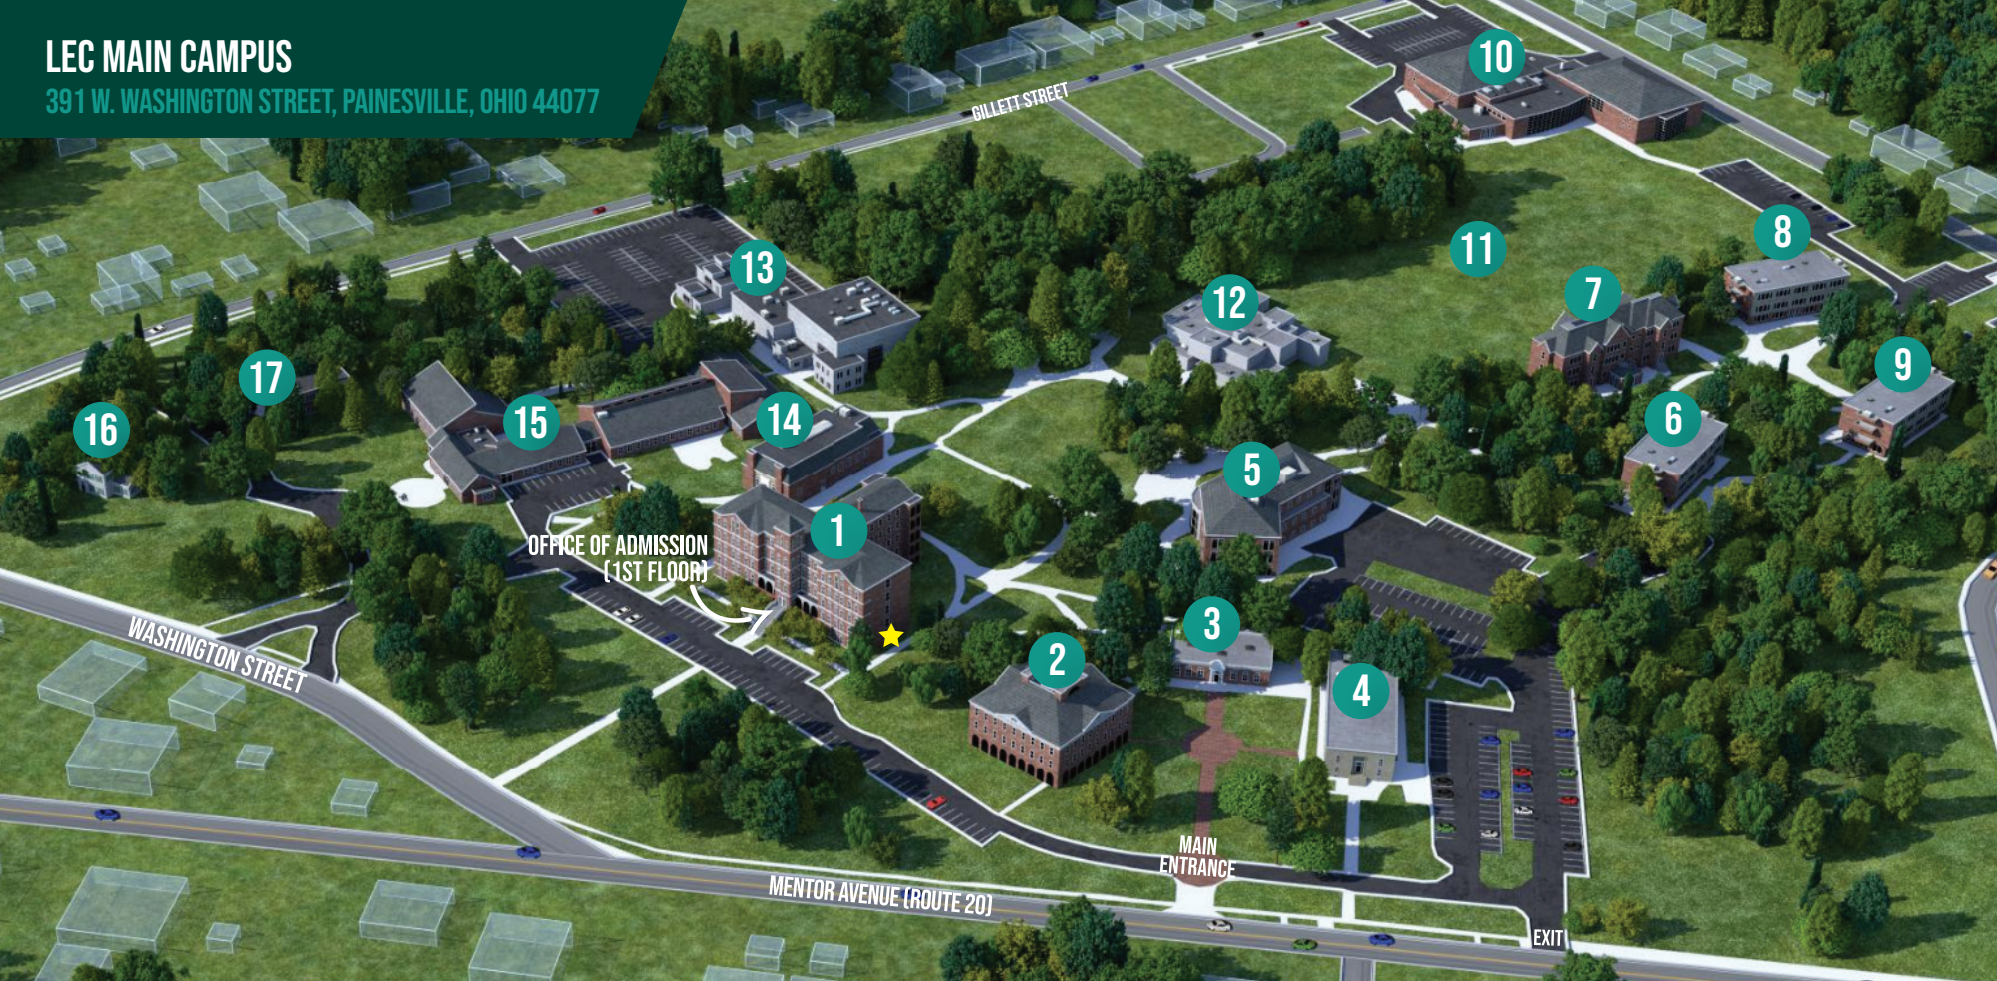

GEORGE M. HUMPHREY EQUESTRIAN CENTER
8031 MORLEY ROAD, MENTOR, OHIO 44060

LAKE ERIE
COLLEGE

CAMPUS MAP

DIRECTIONS TO THE GEORGE M. HUMPHREY EQUESTRIAN CENTER FROM MAIN CAMPUS

1. Turn left from the main campus drive onto Mentor Avenue (US 20)
2. Turn left onto Chestnut Street (approximately 3 blocks)
3. Follow Chestnut Street until it intersects with Route 84; turn right and go over Route 44
4. Turn left as if you were entering Route 44 S, and then make an immediate right onto Morley Road (which veers off the entrance ramp)
5. The George M. Humphrey Equestrian Center is on the left, approximately 3 miles

9. GRASS TURNOUTS
10. STORAGE/ISOLATION BARN
11. OUTDOOR ARENA
12. MAINTENANCE BARN
13. STORAGE BARN
14. VICTOR MANOR HOUSE
(PRESIDENT'S HOME)

QUESTIONS ABOUT VISITING?

If you have any questions regarding scheduling a campus visit, please contact the Office of Admission by phone at 1.855.GO.STORM or by email at admission@lec.edu.

391 WEST WASHINGTON STREET | PAINESVILLE, OHIO 44077
1.855.GO.STORM | LEC.EDU

LEC MAIN CAMPUS

391 W. WASHINGTON STREET, PAINESVILLE, OHIO 44077

- 1. COLLEGE HALL
- 2. AUSTIN HALL OF SCIENCE
- 3. KILCAWLEY HALL
- 4. HELEN ROCKWELL MORLEY MEMORIAL MUSIC BUILDING
- 5. ARTHUR S. HOLDEN CENTER
- 6. RITTER RESIDENCE HALL

FROM THE EAST

- Drive west on Route 90 to Exit #200 (Route 44)
- Turn north on Route 44 to the first exit (Jackson Street)
- Turn right at the exit onto Route 84, and then take an immediate left onto Chestnut Street
- Follow Chestnut Street until it ends, and turn right (east) onto Mentor Avenue (US 20)
- Lake Erie is located on the right, approximately .5 mile