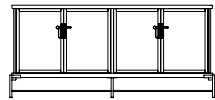

DOWRY CABINET II

1	2
	3

STUDIO 9 | COPENHAGEN, DENMARK [1]
BLOSSOM HOUSE SHANGHAI ON THE BUND | SHANGHAI, CHINA [2]
BENEDICT NOORDWIJK HOTEL | NOORDWIJK, NETHERLAND [3]