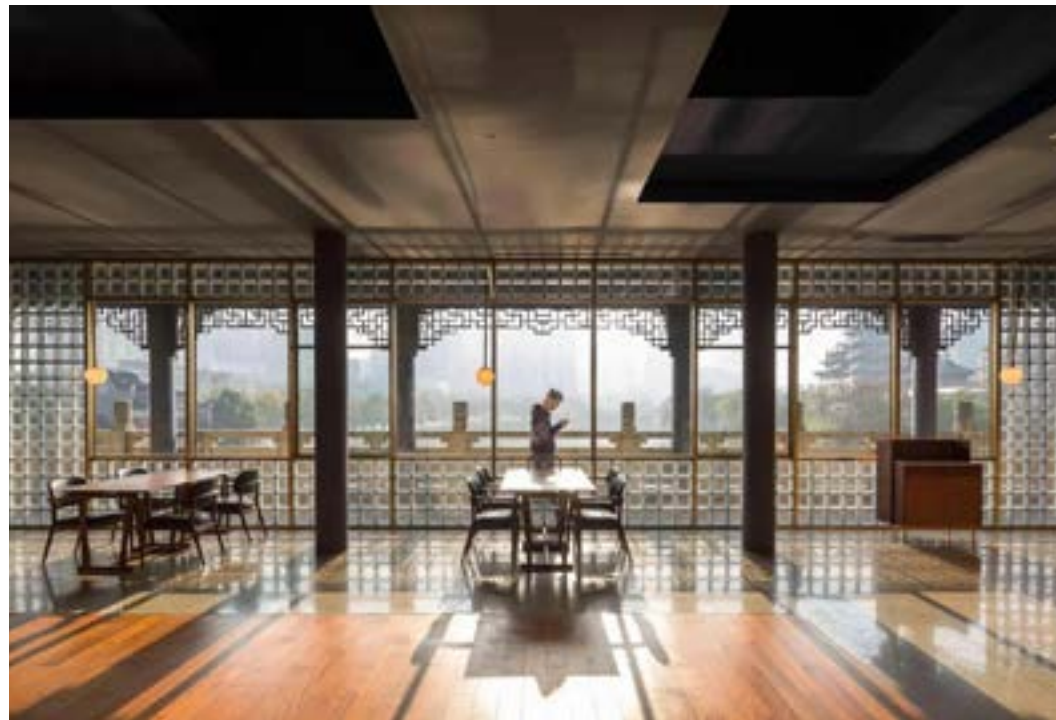

Slow

Designed by Space Copenhagen

THE BRIDGE RESTAURANT CHENGDU, CHINA