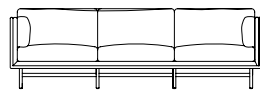

SW

Designed by OEO Studio

CASA MUTINA MODENA MODENA, ITALY

SW SOFA THREE SEATER

SW PUFF UNIT

SW DAYBED

SW SOFA THREE SEATER

1	2
	3