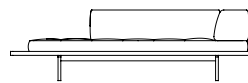

Discipline

Designed by Neri&Hu

SHERATON DENVER DOWNTOWN HOTEL DENVER, USA

DISCIPLINE SOFA CORNER R