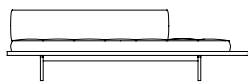

DISCIPLINE SOFA HALF BACK L

1	2
	3

LLOYD FONDS AG HAMBURG | HAMBURG, GERMANY [1]
THE TOWER HOTEL | NAGOYA, JAPAN [2]
PRIVATE APARTMENT | SHANGHAI, CHINA [3]