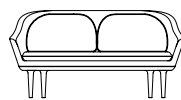

Lunar

Designed by Space Copenhagen

**LOUIS XIII RÉMY MARTIN
BEIJING, CHINA**

LUNAR SOFA