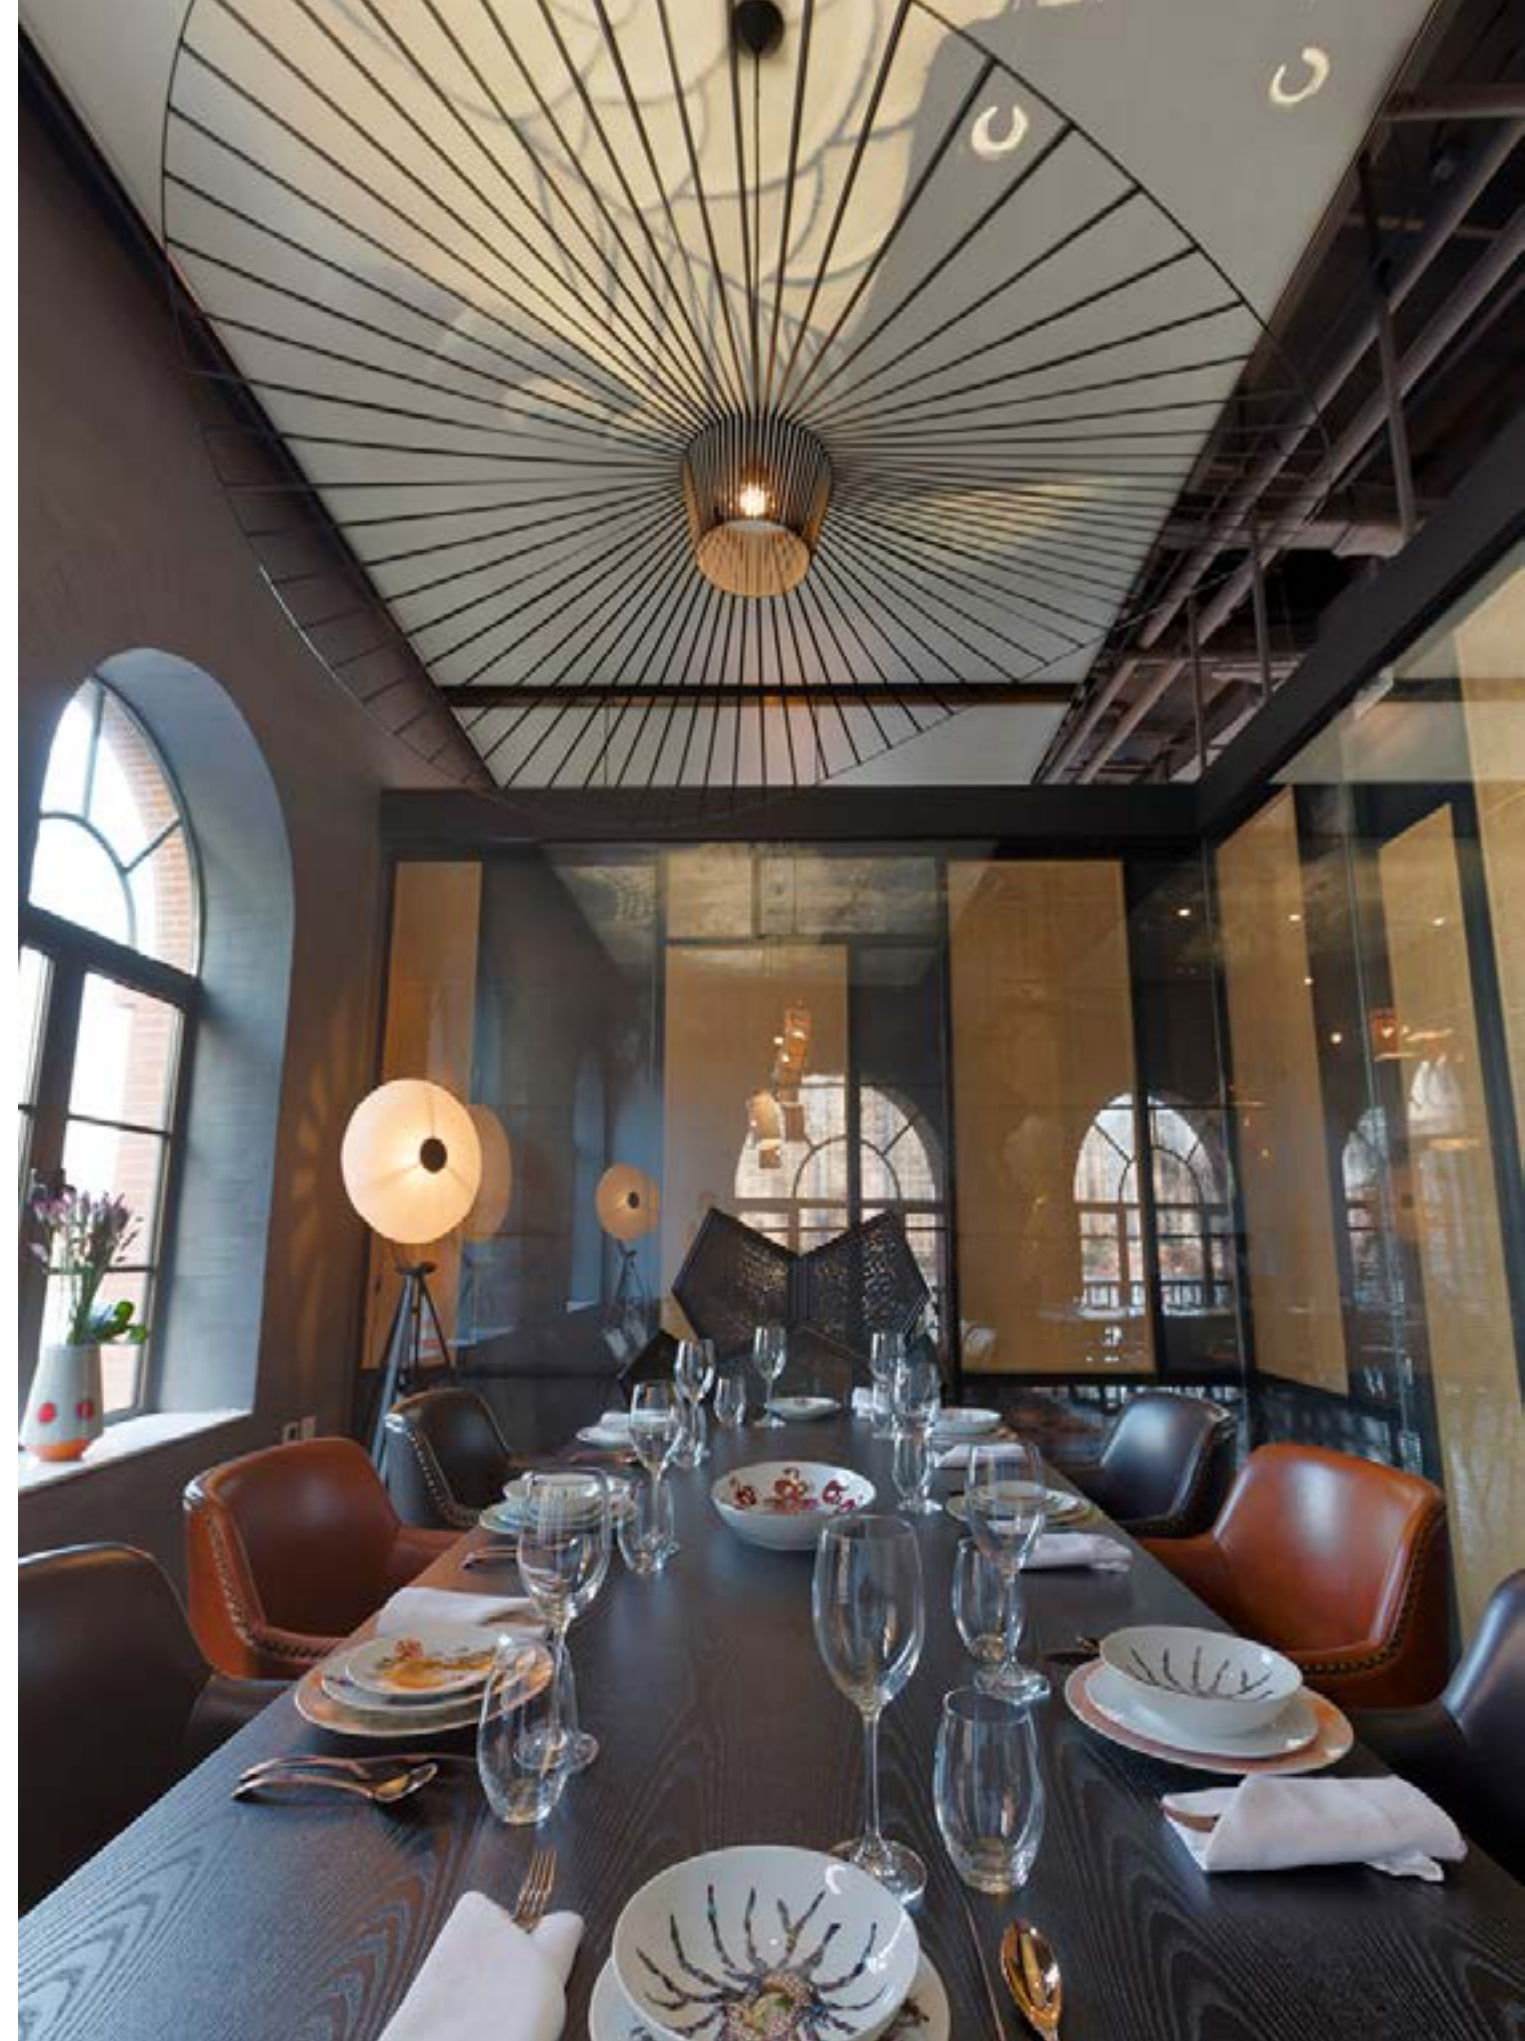

Kyoto Lamp

Designed by OEO Studio

**LADY BUND
SHANGHAI, CHINA**