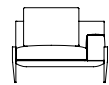

FLOAT SOFA 1 SEATER - 1 ARM