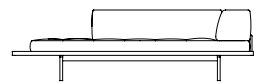

DISCIPLINE SOFA CORNER R