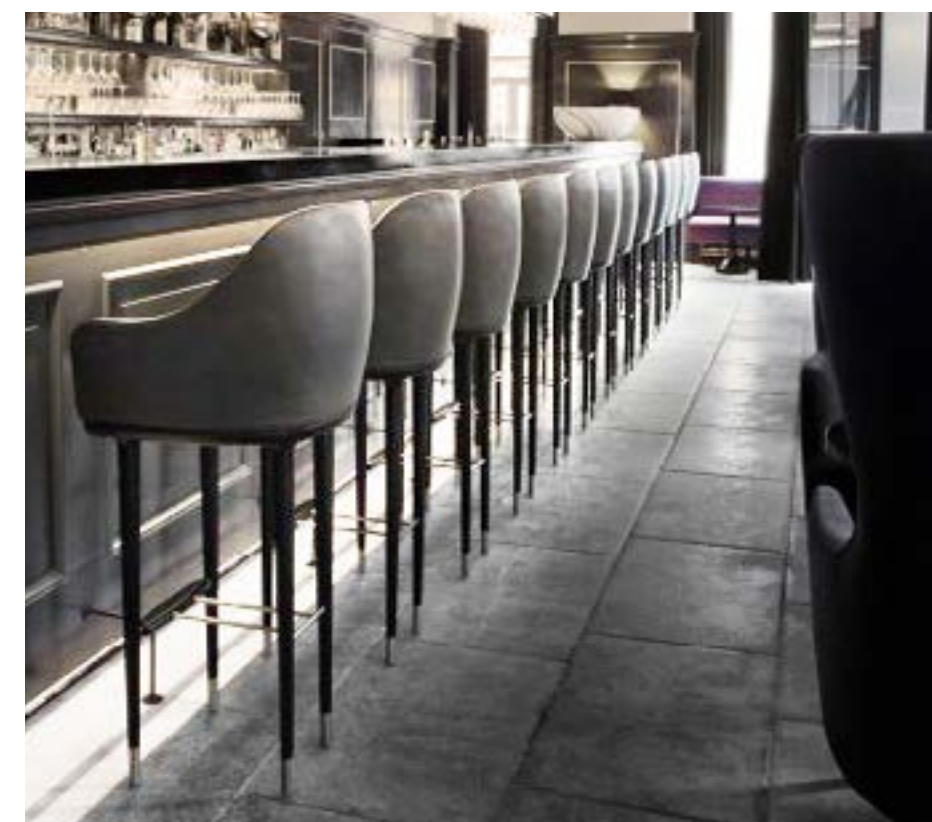

LUNAR LOUNGE CHAIR LARGE

LUNAR SOFA

LUNAR DINING CHAIR LARGE

LUNAR DINING CHAIR SMALL

LUNAR BAR CHAIR SH750

1	2
	3

MERCEDES ME STORE | CHENGDU, CHINA [1]
 PURO HOTEL | WARSAW, POLAND [2]
 BALHAZAR | COPENHAGEN, DENMARK [3]