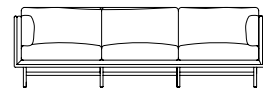

SW

Designed by OEO Studio

CASA MUTINA MODENA MODENA, ITALY

SW SOFA THREE SEATER

SW PUFF UNIT

SW DAYBED

SW SOFA THREE SEATER

1	2
	3