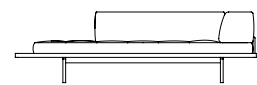

DISCIPLINE SOFA CORNER R