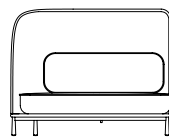

Arc

Designed by Hallgeir Homstvedt

YOKOHAMA BAY SHERATON HOTEL & TOWERS YOKOHAMA, JAPAN

ARC SOFA HIGHBACK LOVE SEAT L