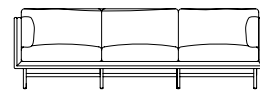

SW

Designed by OEO Studio

**NOBU HOTEL
WARSZAWA, POLAND**

SW SOFA THREE SEATER