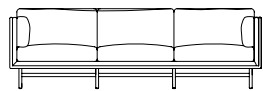

SW SOFA THREE SEATER

1	2
	3

LLOYD FONDS AG HAMBURG | HAMBURG, GERMANY [1]
SHENZHEN APARTMENT | SHENZHEN, CHINA [2]
YUCHI-IHOME SHOW HOUSE | SANYA, CHINA [3]