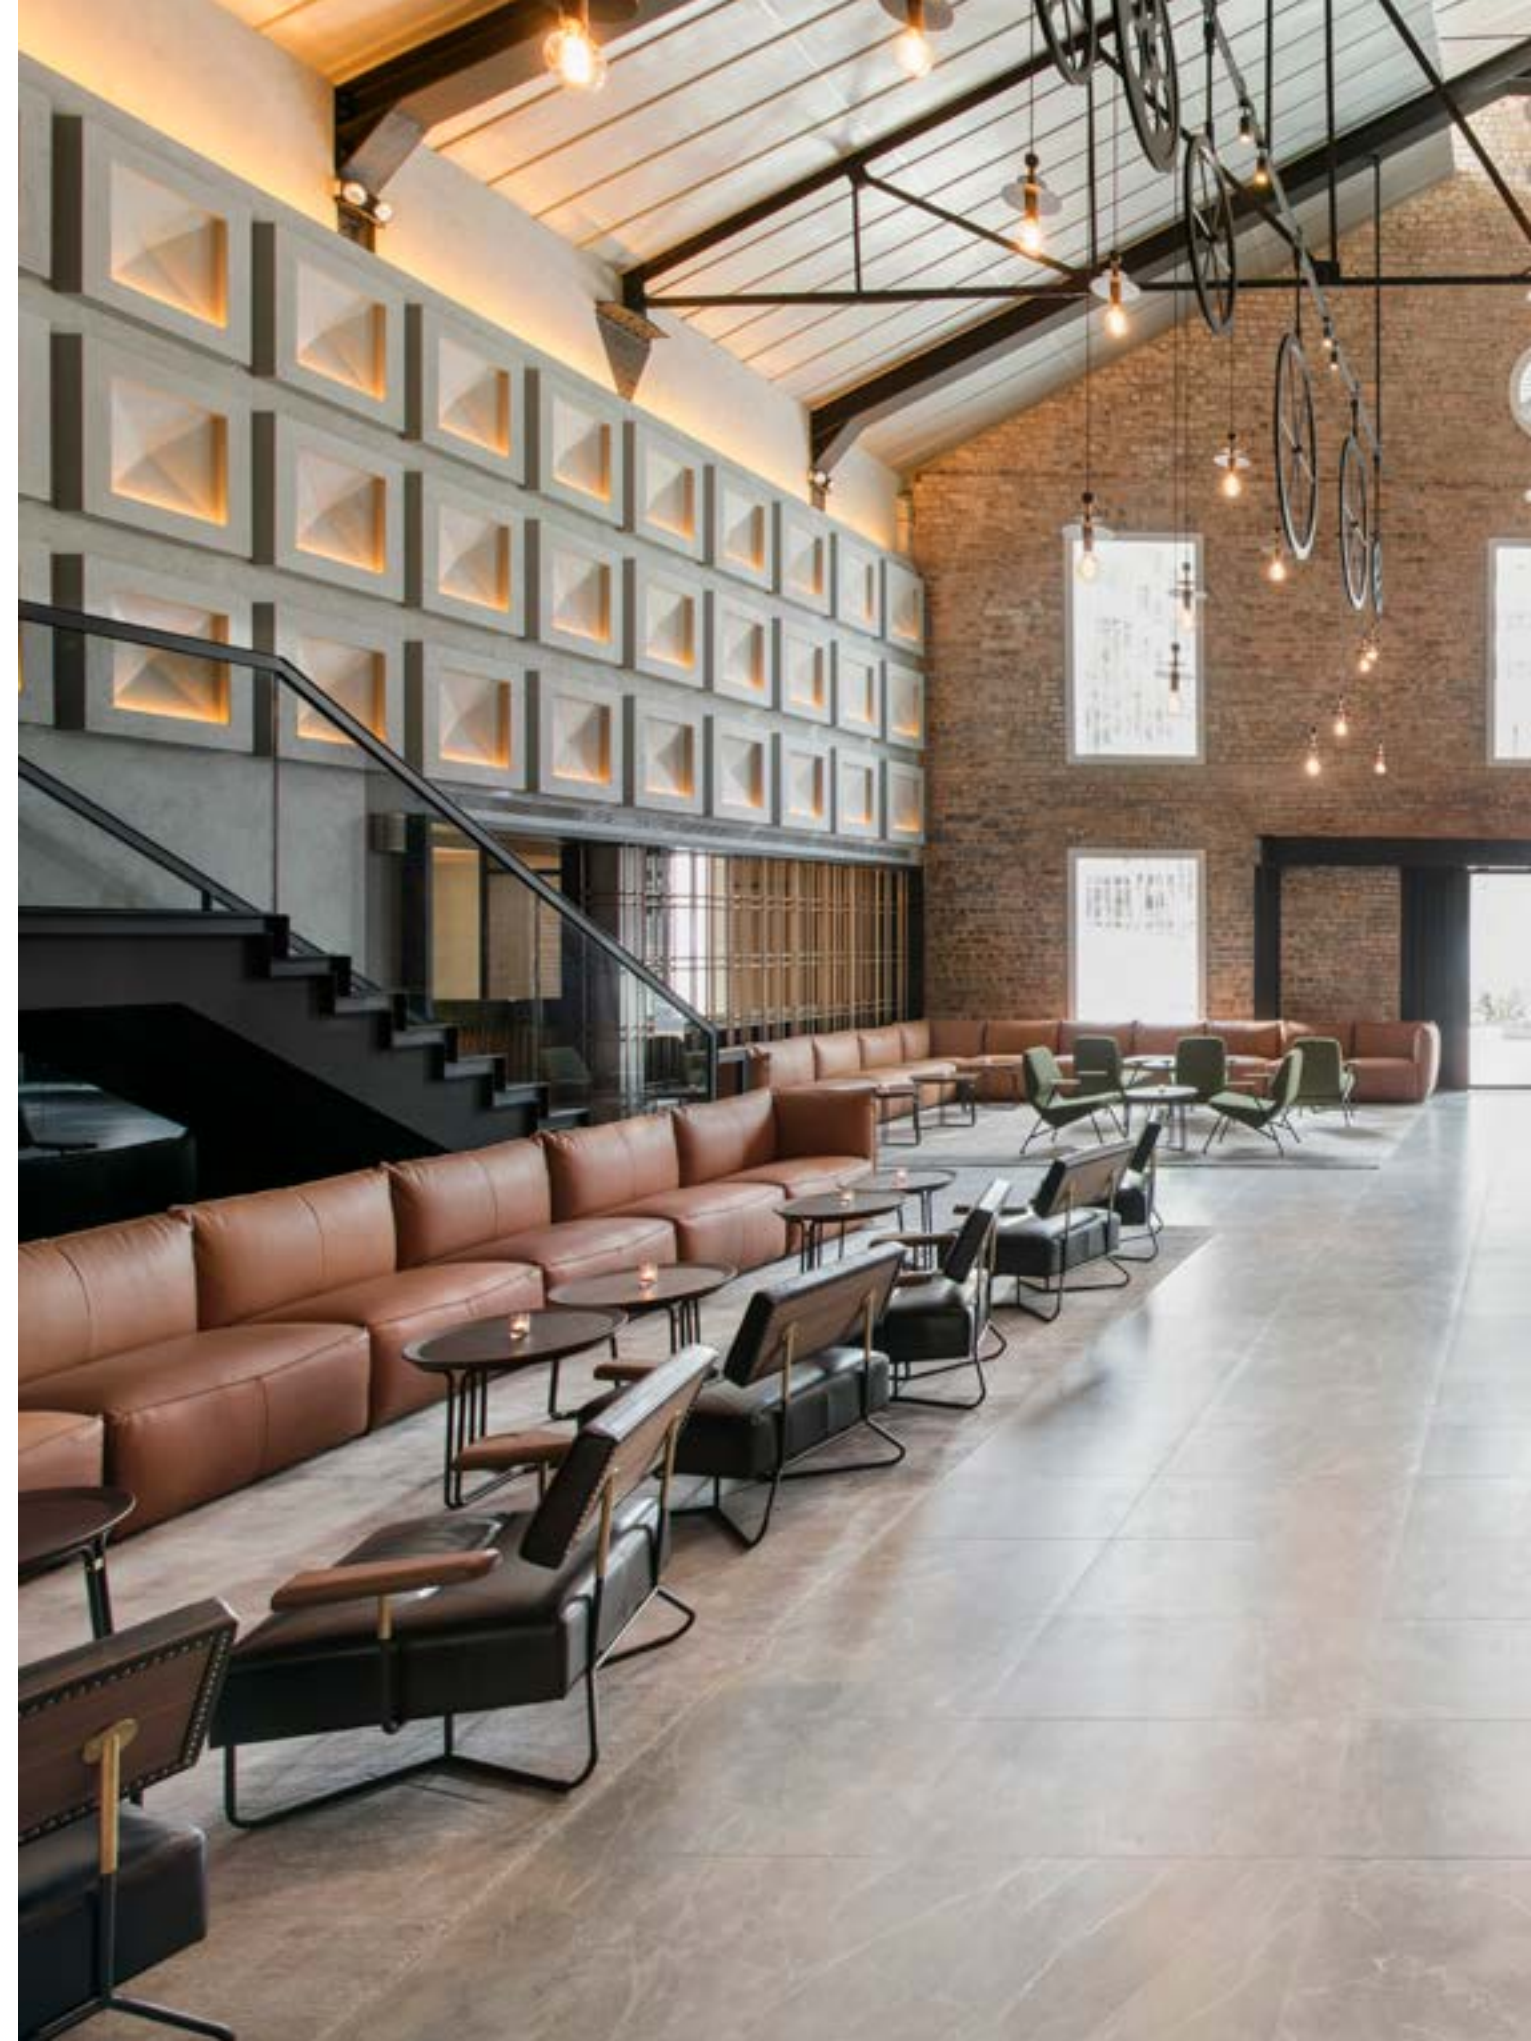

QT/Chillax

Designed by Nic Graham

WAREHOUSE HOTEL SINGAPORE, SINGAPORE