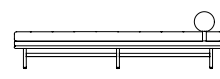

SW

Designed by OEO Studio

PENTHOUSE TED BAKER LONDON, UK

SW DAYBED