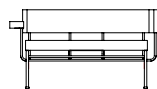

COTTON CLUB LOUNGE CHAIR (1988)

COTTON CLUB LOUNGE CHAIR TWO SEATER (1988)

Carlo

Designed by Carlo Forcolini

MYC SHANGHAI, CHINA

COTTON CLUB LOUNGE CHAIR TWO SEATER (1988)

RAN LIBRARY (1982)

COTTON CLUB LOUNGE CHAIR (1988)