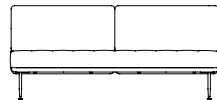

UTILITY SOFA 1 SIDE L