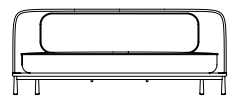

ARC SOFA THREE SEATER