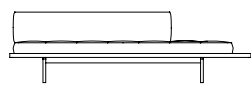

DISCIPLINE SOFA HALF BACK L

1	2
	3

ERIC TAI DESIGN OFFICE | SHENZHEN, CHINA [1]
THE HOUSE OF HOSOO | KYOTO, JAPAN [2]
THE HOUSE HOTEL JEDDAH CITY YARD | JEDDAH, SAUDI ARABIA [3]