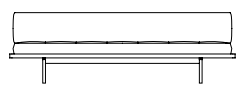

DISCIPLINE SOFA STRAIGHT