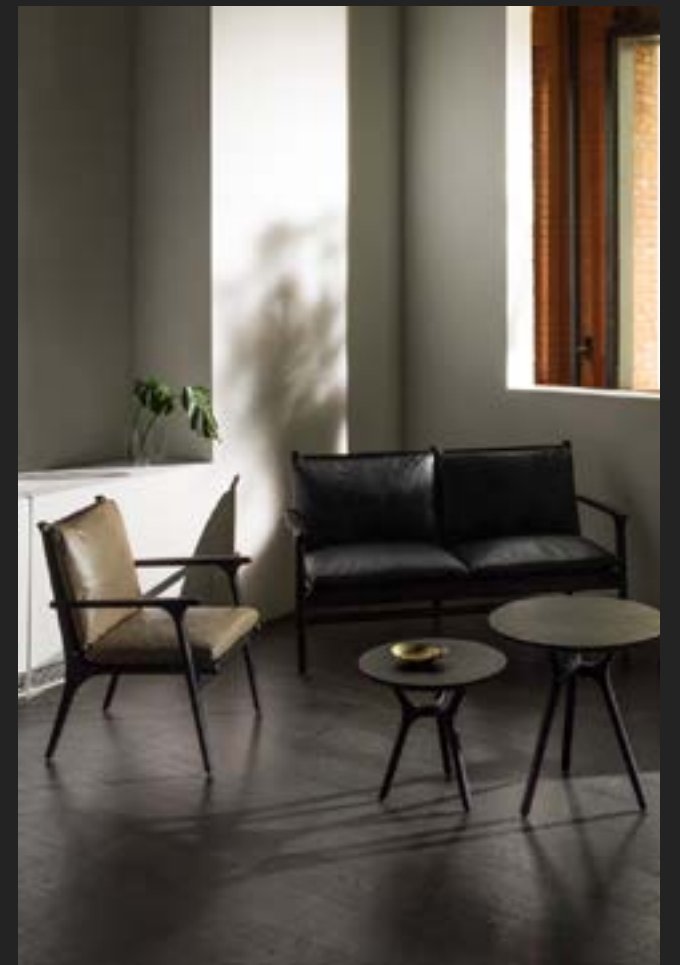

GLOBAL EXPERTISE

Stellar Works' worldwide production team encompasses highly skilled technicians from Europe and Asia, and boasts manufacturing facilities in France, Japan and China that are among the most technologically advanced in any country. The Stellar Works management team regularly travel across the world to spend time on factory floors, ensuring they understand the production process from the first flash of design inspiration to the final rollout on the production line. This allows for a valuable balance of quality, versatility and efficiency, giving Stellar Works the fast-paced production processes necessary to manoeuvre in a highly competitive market – as well as the artisanal dedication to furniture making that true craftsmanship demands.

Stellar Works is the first leading global contemporary furniture design brand from Asia.