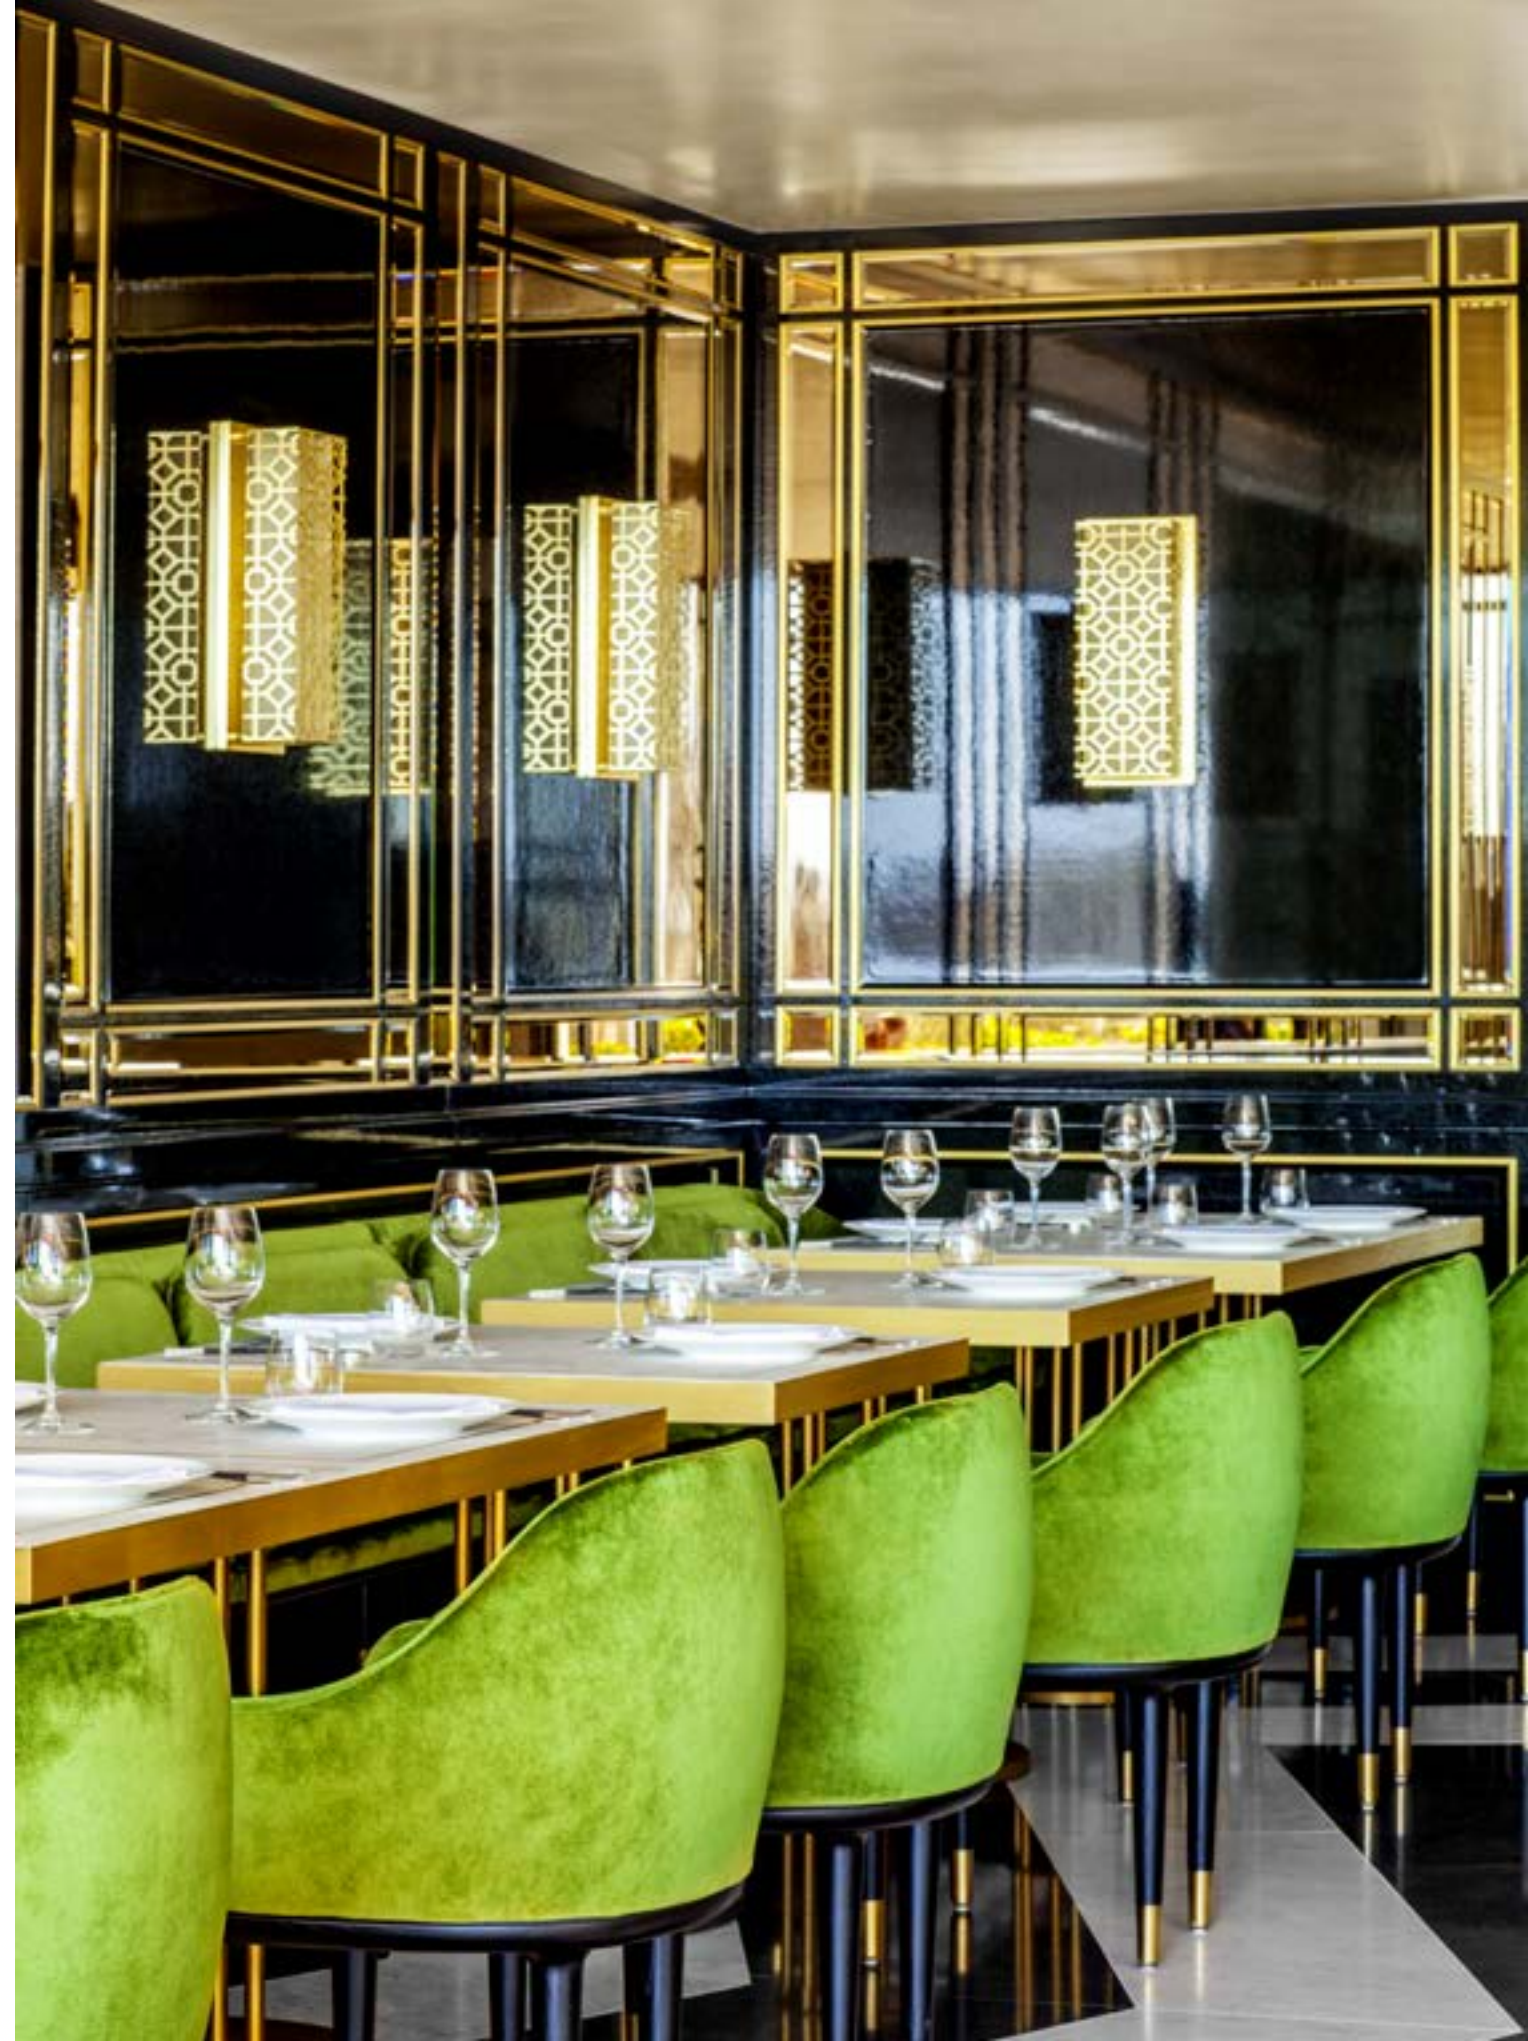

**BLOOMSBURY STREET HOTEL
LONDON, UK**

LUNAR HIGHBACK CHAIR

Lunar

Designed by Space Copenhagen

SONG QI RESTAURANT MONTE CARLO, MONACO

LUNAR DINING CHAIR LARGE

LUNAR BAR CHAIR SH750

Lunar