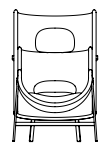

Kite

Designed by Nendo

**SIGNATURE ELISABETH
SEOUL, SOUTH KOREA**

KITE HIGHBACK CHAIR-DEEP