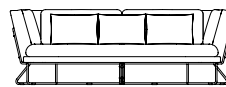

CHILLAX SOFA

1	2
	3

FOURVIÈRE HÔTEL | LYON, FRANCE [1]
PUTIAN A + RESTAURANT | CHENGDU, CHINA [2]
HOTEL KABUKI | SAN FRANCISCO, USA [3]