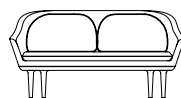

LUNAR SOFA

1	2
	3

LA TERRE | CHENGDU, CHINA [1]
ANGELICA | LEEDS, UK [2]
RESIDENTIAL PROJECT | TAIAN, CHINA [3]