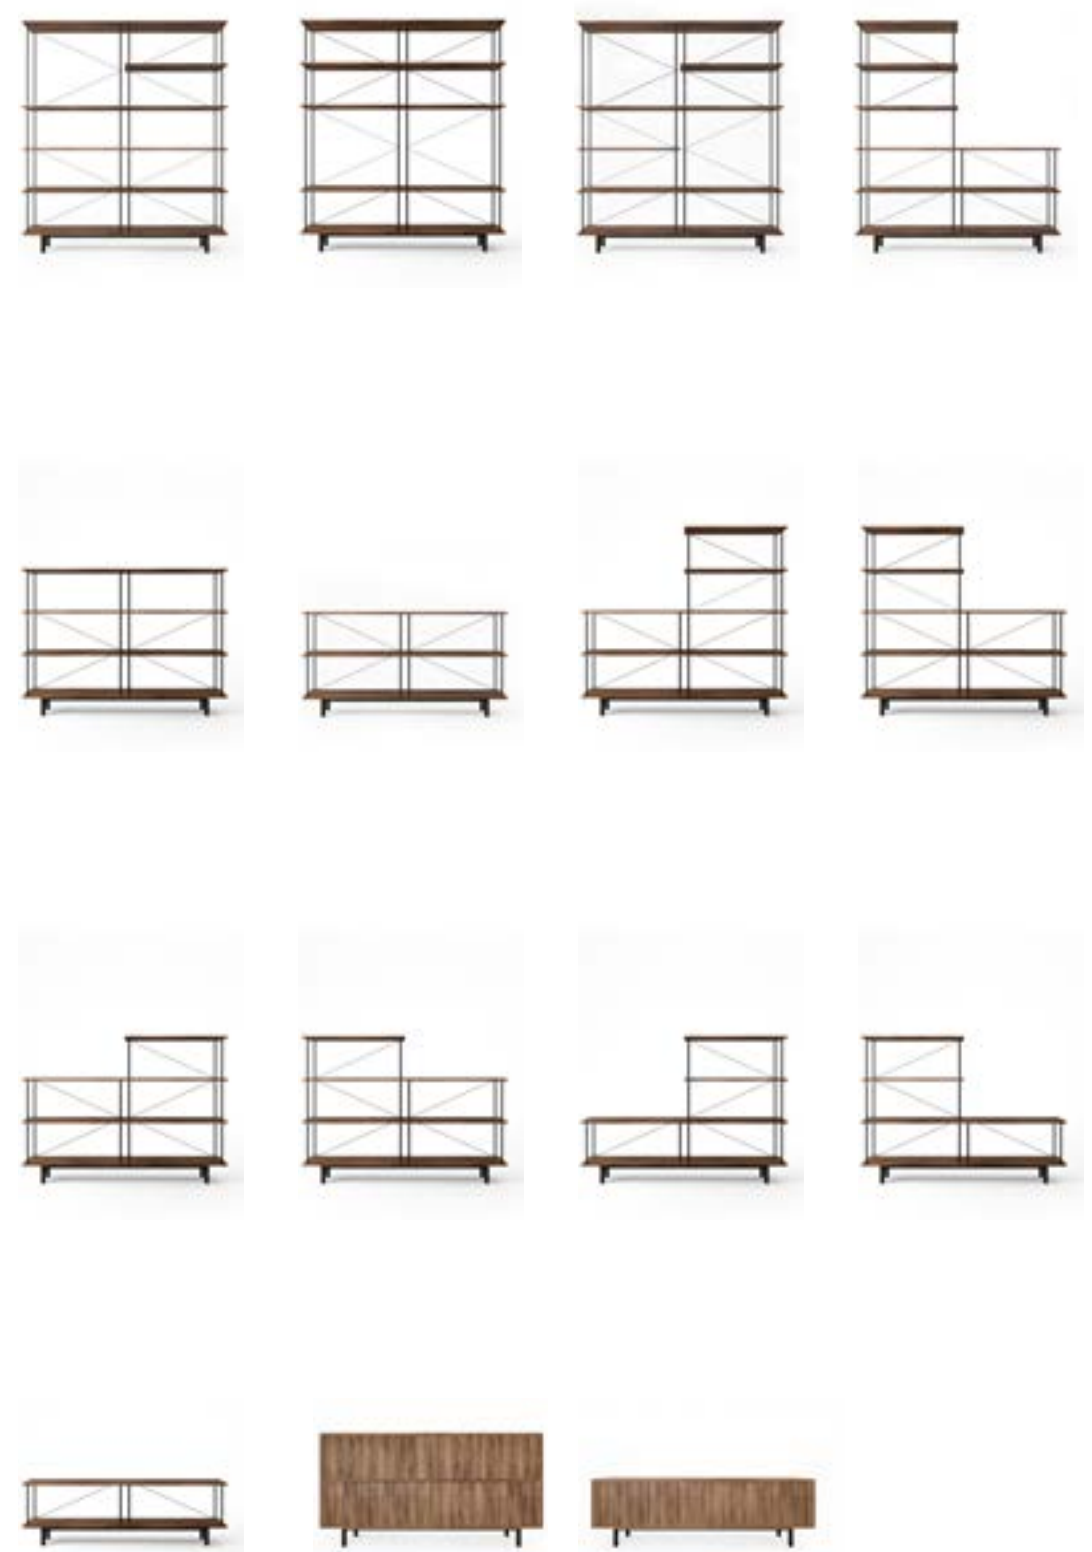

Seiton

Designed by OEO Studio

Seiton is a coherent modular storage system designed for the home, the office and for hospitality. The system is flexible and modular allowing the user to create unique solutions. Seiton is designed for function and flexibility without losing focus on aesthetics. The design is grand in style and appearance. The system can be configured in multiple ways - against a wall or freestanding as a room divider.

Seiton comes as flat-pack and is easy to assemble. Key design elements of Seiton are functionality, contrast, materiality, refinement and detail. The design is solid and light in appearance and plays with positive and negative space. The system is focused on high quality and attention to detail.