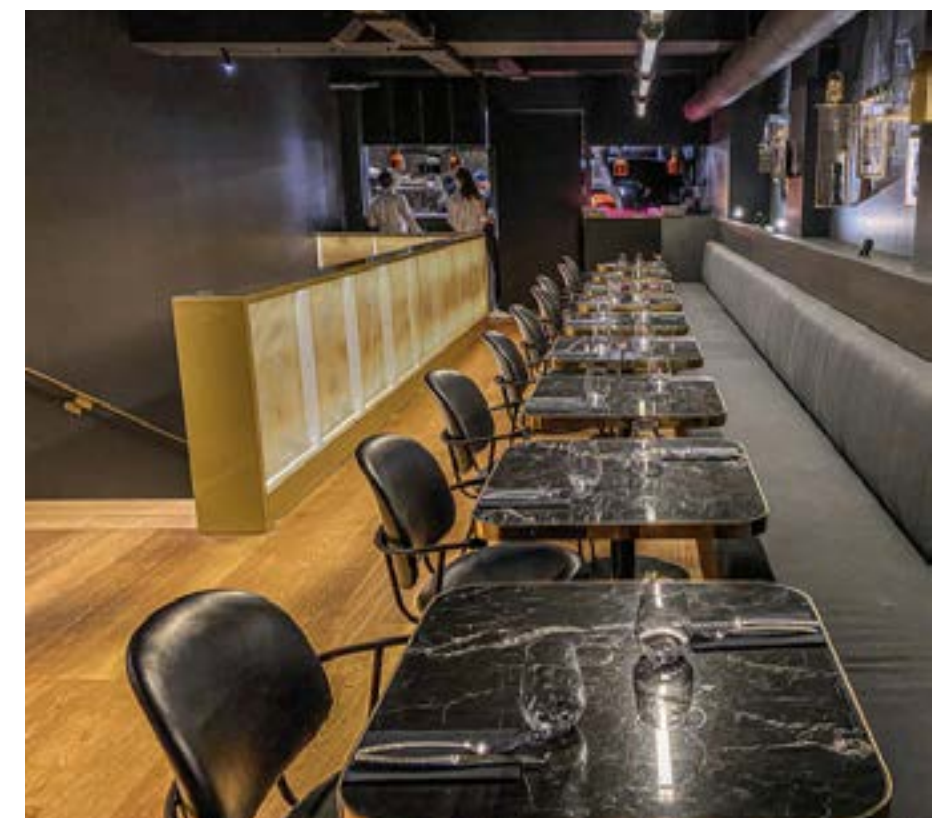

HOTEL INDIGO HSINCHU SCIENCE PARK HSINCHU, TAIWAN

INDUSTRY DINING CHAIR

INDUSTRY DINING ARMCHAIR

INDUSTRY DINING ARMCHAIR

INDUSTRY BAR CHAIR SH610

1	2
	3

SWEAT & TONIC | TORONTO, CANADA [1]
 ERUTAN RESTAURANT | KYOTO, JAPAN [2]
 THAT'S LIFE RESTAURANT PARIS | PARIS, FRANCE [3]