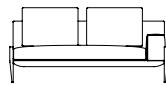

FLOAT SOFA 2 SEATER - 1 ARM