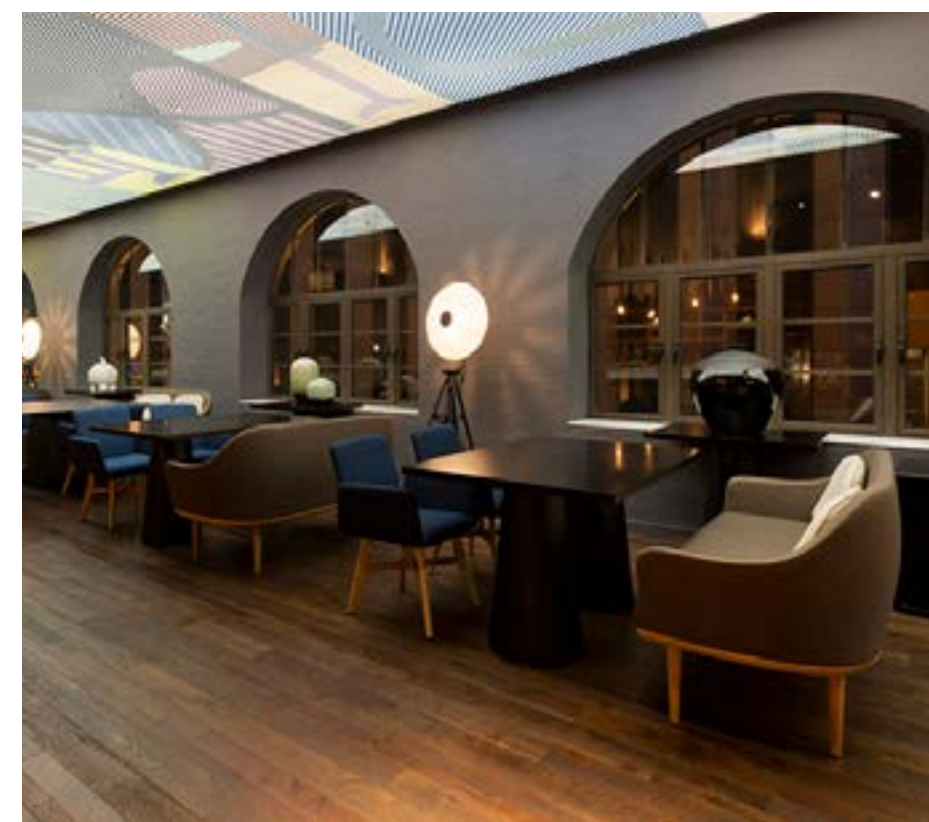

LUNAR LOUNGE CHAIR LARGE

LUNAR SOFA

LUNAR DINING CHAIR LARGE

LUNAR DINING CHAIR SMALL

LUNAR BAR CHAIR SH750

1	2
	3

MERCEDES ME STORE | CHENGDU, CHINA [1]
 PURO HOTEL | WARSAW, POLAND [2]
 BALHAZAR | COPENHAGEN, DENMARK [3]

LUNAR DINING CHAIR LARGE

LUNAR HIGHBACK CHAIR

1	2
	3

COPENHAGEN ADMIRAL HOTEL | COPENHAGEN, DANMARK [1]
 HOTEL SKT. ANNÆ | COPENHAGEN, DENMARK [2]
 FOUR SEASONS PLACE | SHANGHAI, CHINA [3]

LUNAR DINING CHAIR LARGE