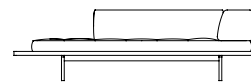

DISCIPLINE SOFA CORNER R