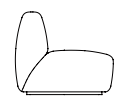

INFINITY STRAIGHT