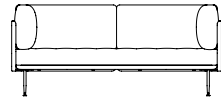

UTILITY SOFA 3 SIDES L