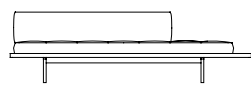

DISCIPLINE SOFA HALF BACK L

1	2
	3

JIANGNAN HOUSE | SHENZHEN, CHINA [1]
YOU&US | SEOUL, SOUTH KOREA [2]
BROOME STREET NORTH APARTMENT | NEW YORK, USA [3]