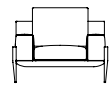

Float

Designed by Michele De Lucchi

**STELLAR WORKS SHOWROOM
LOS ANGELES, USA**

FLOAT SOFA 1 SEATER - 2 ARM