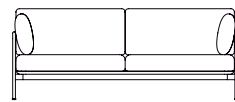

CRAWFORD SOFA