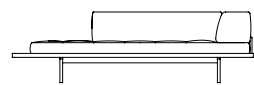

DISCIPLINE SOFA CORNER R