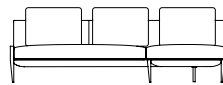

FLOAT SOFA L-SHAPE R

1	2
	3