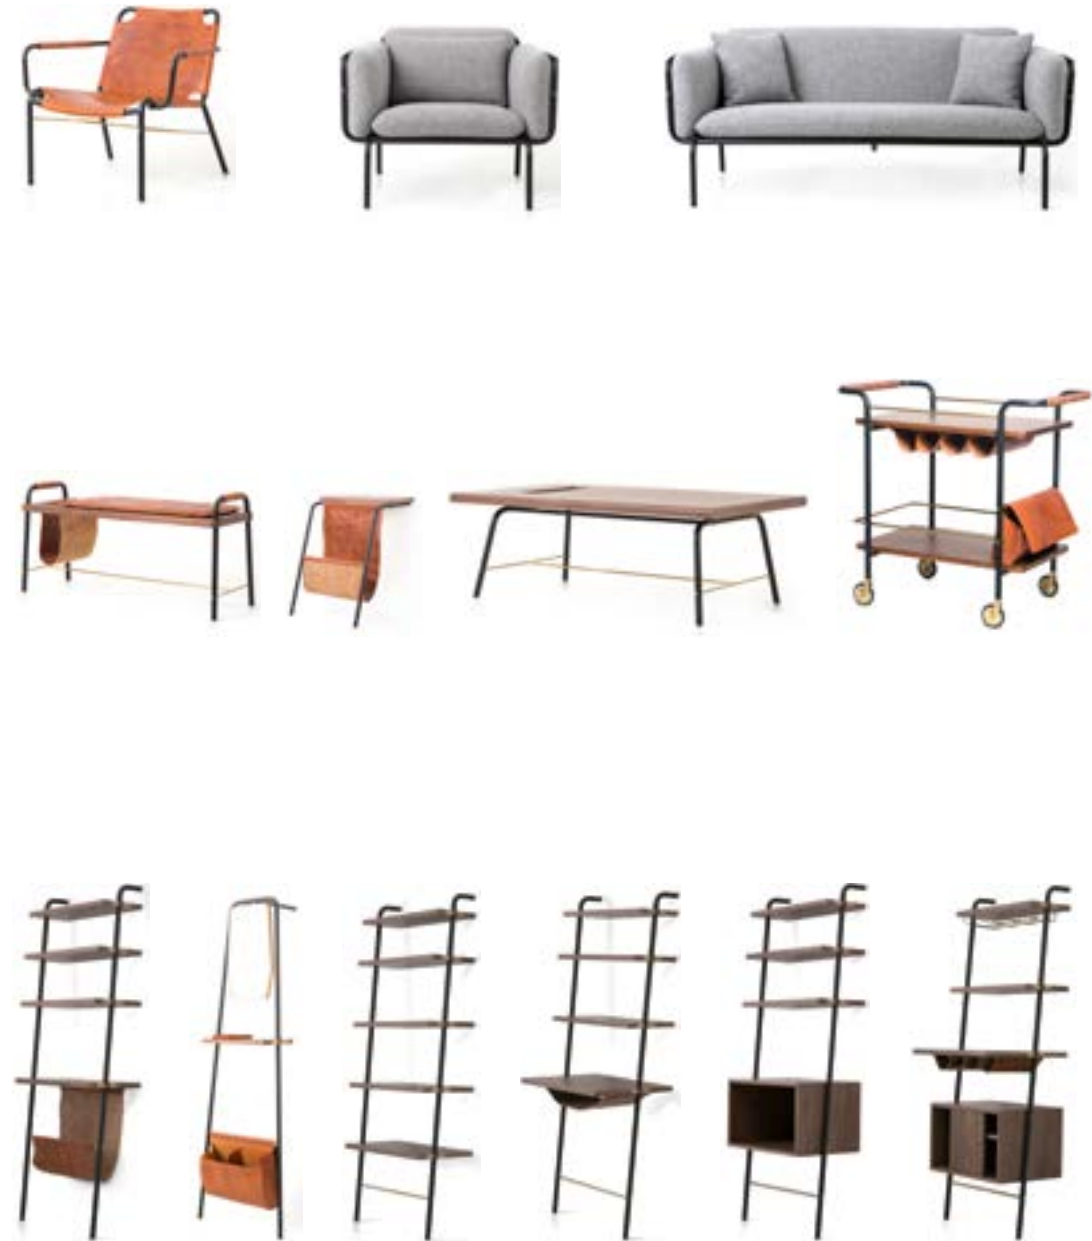

Valet

Designed by David Rockwell

Rockwell Group took inspiration for the collection, part of Stellar Works' Collaboration series, from the roots of the word "valet," but reinterpreted it for the 21st century – this crafted, unique furniture accommodates the narrative of our lives today. From lounge seating to customizable shelving, each of the 14 pieces in the collection has a streamlined functionality – luxurious embellishments, from leather cords to matte brass hardware, double as subtle tools for living well. Grouped together in endless combinations, the pieces help create natural transitions in the home or hospitality setting, from entry, to work, to play.