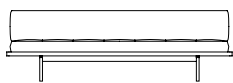

DISCIPLINE SOFA STRAIGHT