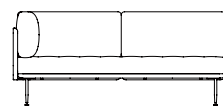

Utility

Designed by Neri&Hu

HOTEL INDIGO HSINCHU SCIENCE PARK HSINCHU, TAIWAN

UTILITY SOFA 2 SIDES L-L