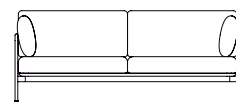

CRAWFORD SOFA