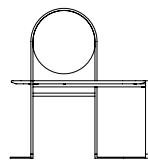

BLINK VANITY