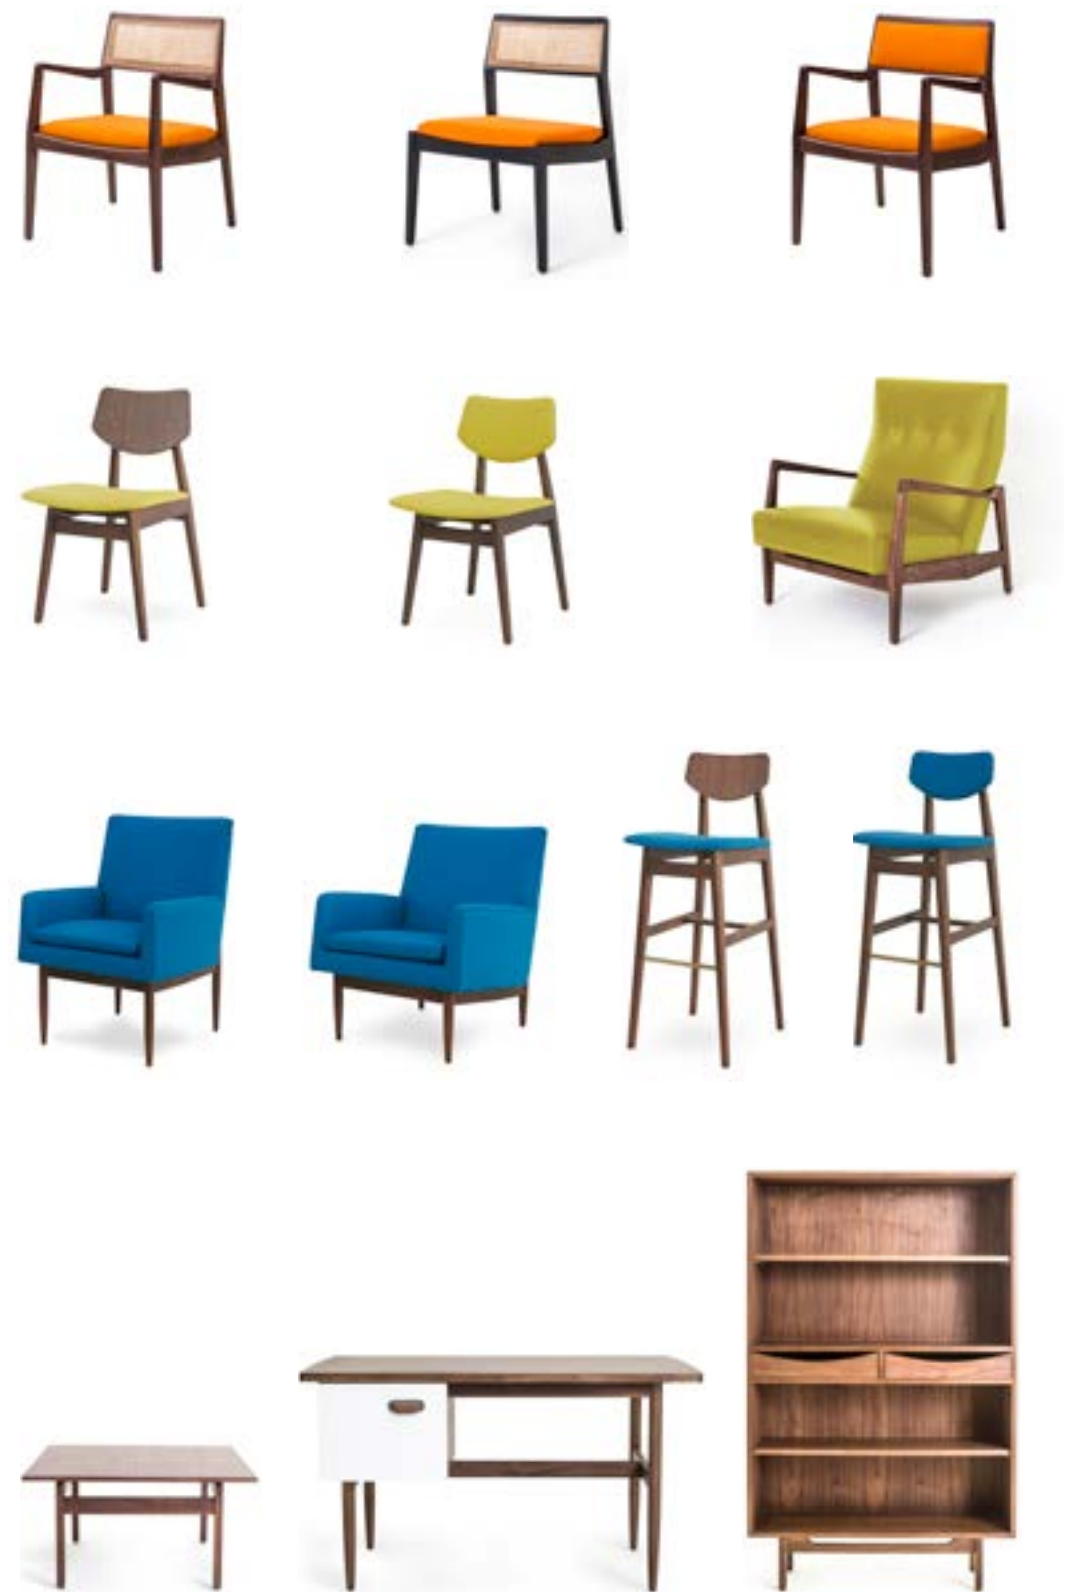

Risom

Designed by Jens Risom

Stellar Works is reissuing the C140 in its original caned back version, which has an upholstered back. The chairs come in a choice of oak or walnut. For the upholstery, Stellar Works have selected Hallingdal 65 from Kvadrat, designed by mid-century Danish designer iconic Nanna Ditzel, in a choice of 457 (yellow), 547 (orange) 850 (blue).

The Iconic C140 chair was used in the White House under President Lyndon B. Johnson's administration and Johnson was photographed sitting in it signing the Civil Rights Act in 1964 and the Highway Beautification Act in 1965.

This year, Stellar Works is adding new important pieces to its existing collection of Jens Risom designs. Originating from his mid-century heydays, the six new models are prime examples of Risom's aesthetics and proof of the enduring quality of his timeless work.