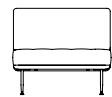

UTILITY OTTOMAN

UTILITY SOFA 1 SIDE 5

UTILITY STOOL SH760

UTILITY CAFÉ TABLE H1050

	2
1	3

THE HUB PERFORMANCE AND EXHIBITION CENTER | SHANGHAI, CHINA [1]
 THE TOWER HOTEL NAGOYA | NAGOYA, JAPAN [2]
 DUNHILL GLOBAL HEADQUARTERS | LONDON, UK [3]