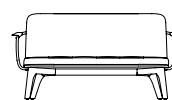

UTILITY LOUNGE CHAIR TWO SEATER

1	2
	3

HOTEL INDIGO HSINCHU SCIENCE PARK | HSINCHU, TAIWAN [1]
PRAIA DA LUZ | LAGOS, PORTUGAL [2]
XI LAN HAI JU | QINGDAO, CHINA [3]