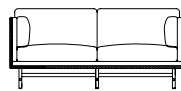

SW SOFA TWO SEATER

1	2
	3

HOTEL KONG ARTHUR | COPENHAGEN, DENMARK [1]
HH APARTMENT SINGAPORE | SINGAPORE, SINGAPORE [2]
YOURS TRULY DC | WASHINGTON, D.C., USA [3]