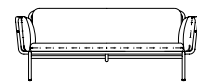

VALET SEATED BENCH