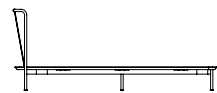

Crawford

Designed by Tom Fereday

YUCHI-IHOME SHOW HOUSE SANYA, CHINA

CRAWFORD BED DOUBLE SIZE