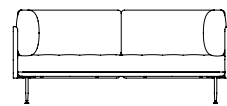

UTILITY SOFA 3 SIDES L