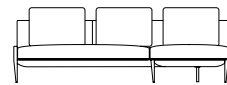

FLOAT SOFA L-SHAPE R