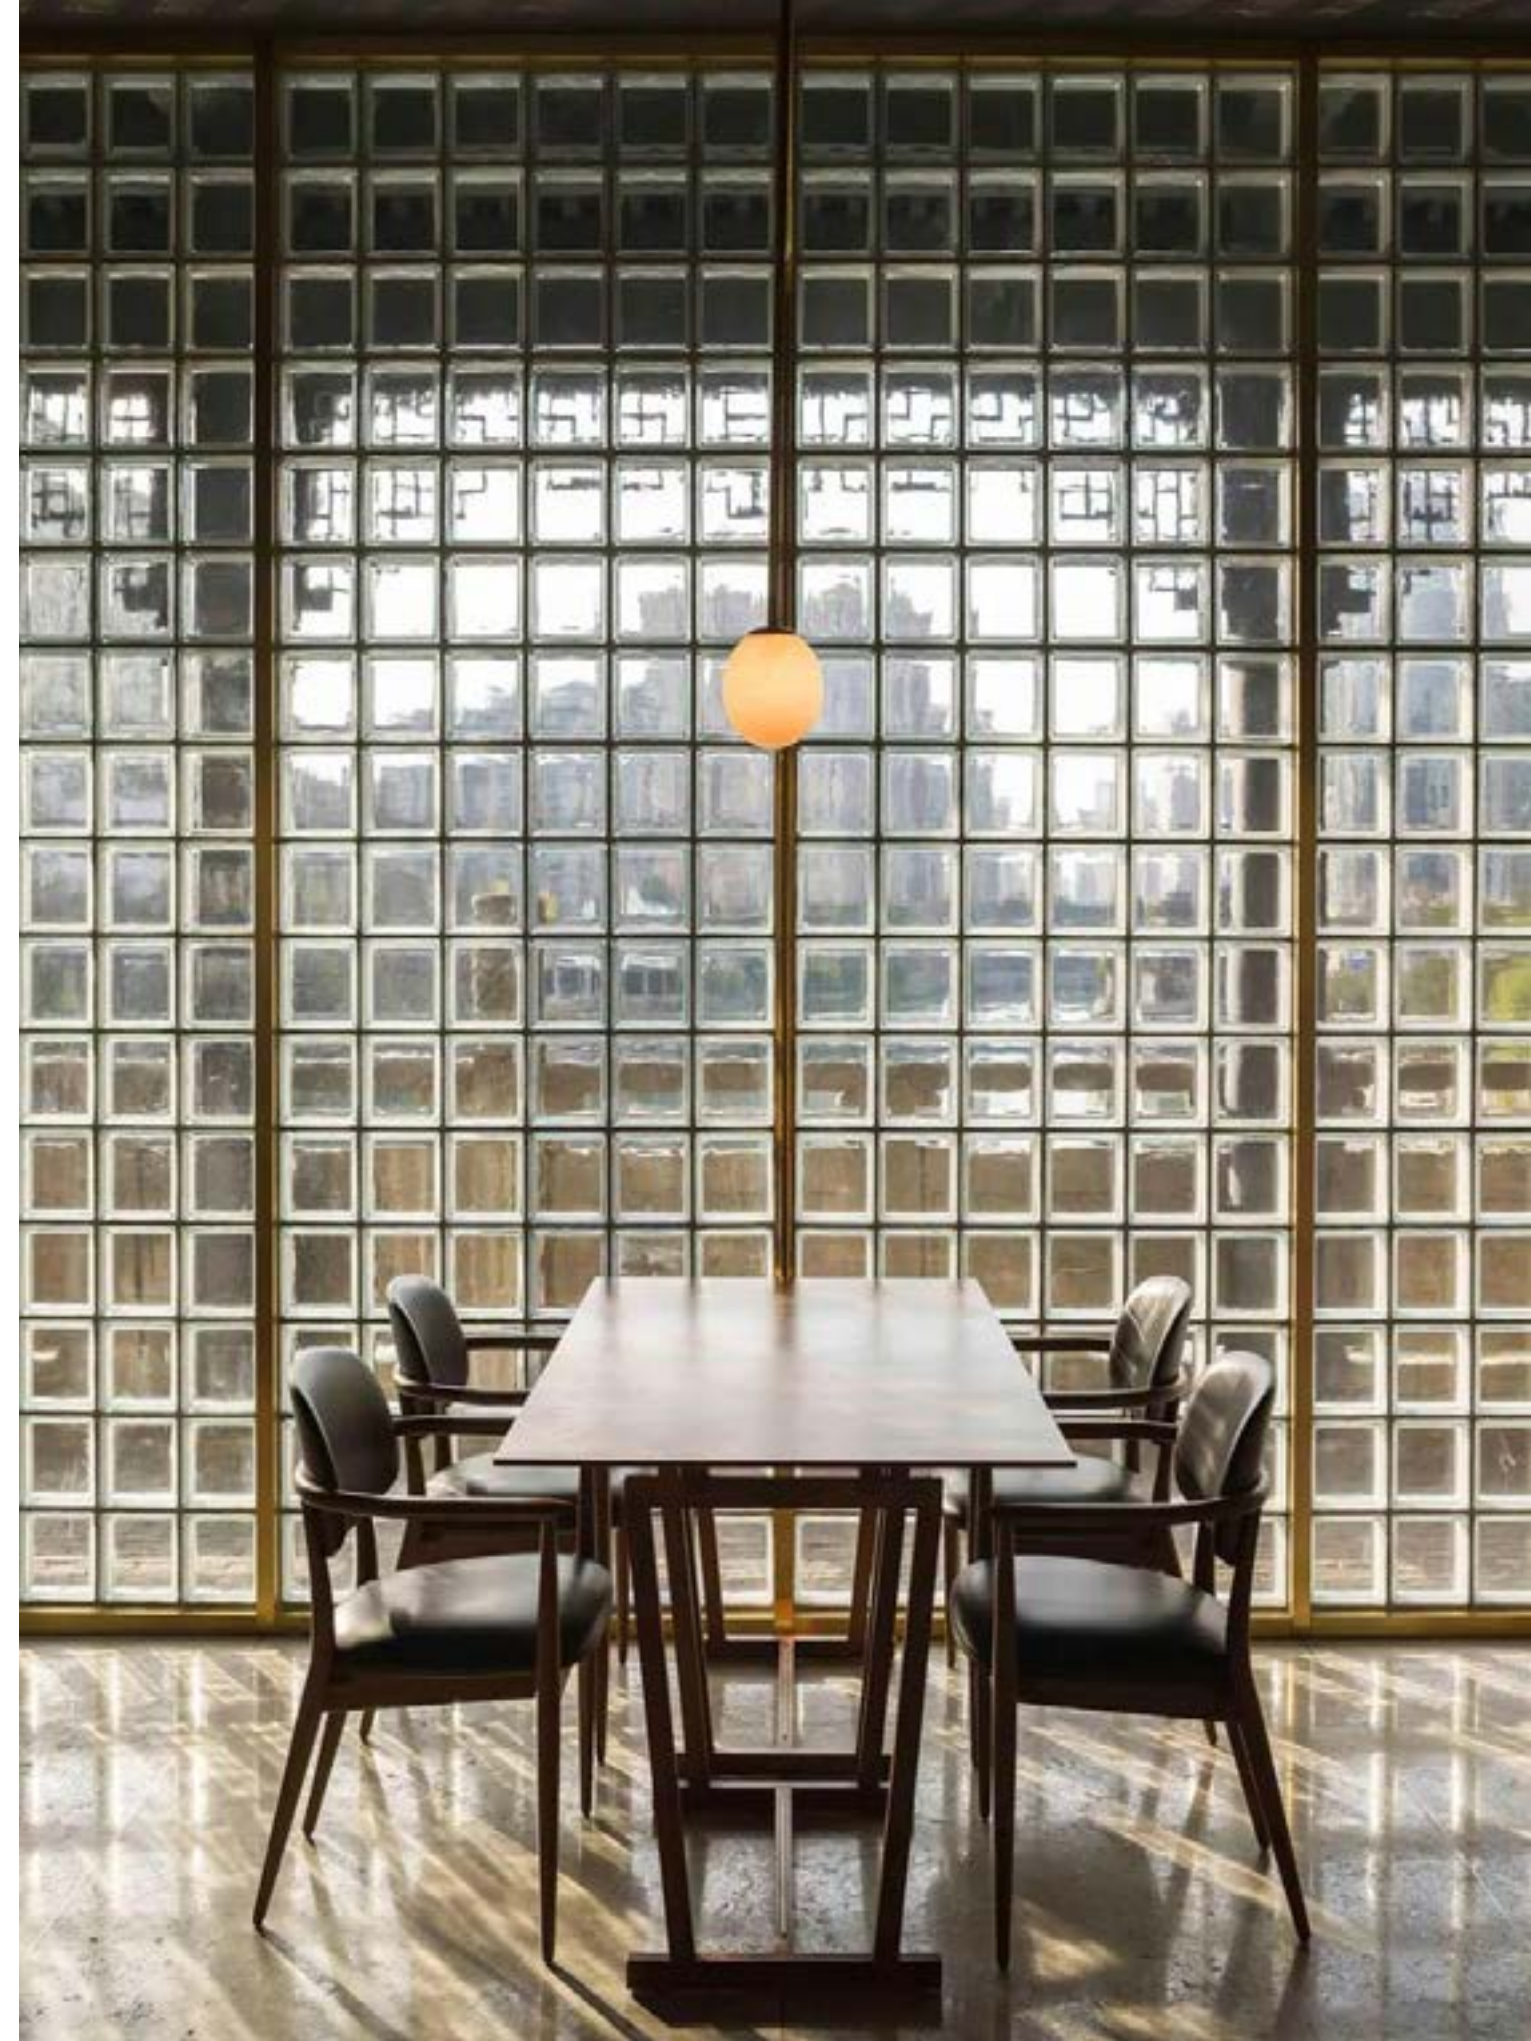

Slow

Designed by Space Copenhagen

THE BRIDGE RESTAURANT CHENGDU, CHINA