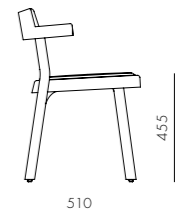

DIMENSIONS

W525 x D510 x H725mm
Seating height: 455mm

Ori Dining Armchair

CODE & MATERIALS

OR-S211
Steel black powder coat matt,
Wood veneer seat & back

DIMENSIONS

W585 x D513 x H770mm
Seating height: 445mm