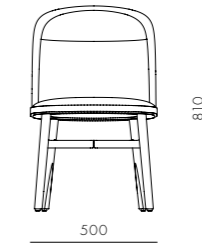

DIMENSIONS

W1620 x D800 x H820mm
Seating height: 430mm

Blink Coffee Table - Wood Top

CODE & MATERIALS

BL-T210-1080-VD
Wood veneer top, Steel black
powder coat sand brust

DIMENSIONS

W1080 x D1080 x H380mm

Blink Sofa Three Seater 2.0

Bund Dining Chair

CODE & MATERIALS

BU-S210
Stainless steel hairline aged gold,
Solid wood frame, Upholstered
moulded foam frame, Upholstered seat

DIMENSIONS

W500 x D590 x H810mm
Seating height: 450mm

Bund Lounge Chair

CODE & MATERIALS

BU-S111
Stainless steel hairline aged gold,
Solid wood frame, Upholstered
moulded foam frame, Upholstered seat

DIMENSIONS

W630 x D870 x H815mm
Seating height: 390mm

Bund Bar Chair SH610 / SH750