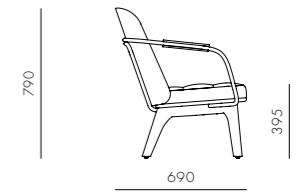

DIMENSIONS
W1530 x D690 x H790mm
Seating height: 395mm