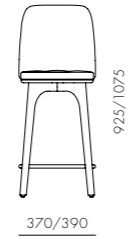

DIMENSIONS
 W370 x D370 x H610mm
 W390 x D390 x H760mm
 Seating height: 610/760mm

Utility Bar Chair SH610 / SH760

CODE & MATERIALS

UT-S310-610
UT-S310-760
Solid wood legs, Plywood panel, Steel hairline aged gold, Upholstery