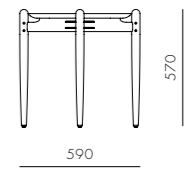

CODE & MATERIALS
SL-T230
Solid wood frame, Wood
vener top, Stainless steel
oil rubbed copper

DIMENSIONS
Φ590 x H570mm