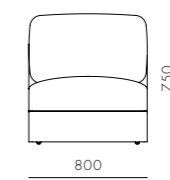

DIMENSIONS
W1280 x D1780 x H780mm
Seating height: 425mm

Atelier Ottoman-Skirt

CODE & MATERIALS
AT-S510
Solid wood and plywood frame,
Upholstery

DIMENSIONS
W1000 x D1000 x H425mm
Seating height: 425mm

Atelier Ottoman-Leg

CODE & MATERIALS
AT-S511
Solid wood and plywood frame,
Upholstery

DIMENSIONS
W1000 x D1000 x H425mm
Seating height: 425mm

Atelier Center-Leg

CODE & MATERIALS
AT-S411
Solid wood and plywood frame,
Upholstery

DIMENSIONS
W1000 x D1280 x H780mm
Seating height: 425mm

Atelier Small Center-Skirt

CODE & MATERIALS
AT-S440
Solid wood and plywood frame,
Upholstery

DIMENSIONS
W800 x D1020 x H750mm
Seating height: 395mm