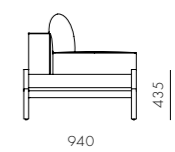

DIMENSIONS

W1840 x D940 x H715 (875) mm
Seating height: 435mm