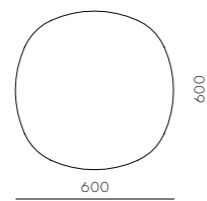

DIMENSIONS

W600 x D600 x H430mm