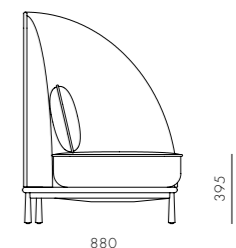

CODE & MATERIALS
AR-S410-R
Wood veneer base, Steel black powder coat matt leg, Upholstery

DIMENSIONS
W1470 x D880 x H1160mm
Seating height: 395mm