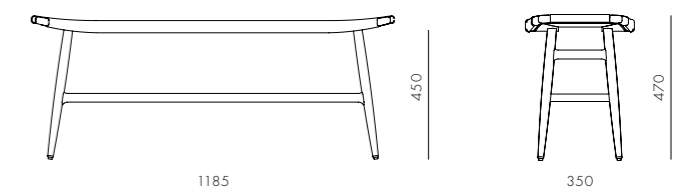

CODE & MATERIALS
FE-S620-LE
Solid wood frame, Leather seat

DIMENSIONS
W1185 x D350 x H470mm
Seating height: 450