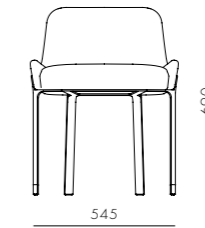

DIMENSIONS

W390 x D417 x H657mm
Seating height: 505mm

Blink

by Yabu Pushelberg

Compact in profile and scale, this light, playful and sculptural collection lends itself to both residential and commercial applications.

Blink Dining Chair

CODE & MATERIALS

BL-S210
Stainless steel hairline gold,
Steel black powder coat
sand brust, Upholstery

DIMENSIONS

W545 x D515 x H690mm
Seating height: 480mm

Blink Vanity Stool SH470

CODE & MATERIALS

BL-S610-470
Stainless steel hairline gold,
Steel black powder coat
sand brust, Upholstery

DIMENSIONS

W515 x D490 x H590mm
Seating height: 470mm

Blink Counter Stool SH610

CODE & MATERIALS

BL-S610-610
Stainless steel hairline gold,
Steel black powder coat
sand brust, Upholstery

DIMENSIONS

W515 x D495 x H725mm
Seating height: 610mm

Blink Bar Stool SH750

CODE & MATERIALS

BL-S610-750
Stainless steel hairline gold,
Steel black powder coat
sand brust, Upholstery

DIMENSIONS

W515 x D510 x H865mm
Seating height: 750mm