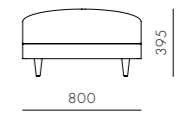

DIMENSIONS
W1020 x D1020 x H750mm
Seating height: 395mm

Atelier Small Chaise Lounge L / R-Skirt

CODE & MATERIALS
AT-S460-L
AT-S460-R
Solid wood and plywood frame,
Upholstery

DIMENSIONS
W1020 x D1420 x H750mm
Seating height: 395mm

Atelier Small Chaise Lounge L / R-Leg

CODE & MATERIALS
AT-S461-L
AT-S461-R
Solid wood and plywood frame,
Upholstery

DIMENSIONS
W1020 x D1420 x H750mm
Seating height: 395mm

Atelier Small Ottoman-Skirt

CODE & MATERIALS
AT-S520
Solid wood and plywood frame,
Upholstery

DIMENSIONS
W800 x D800 x H395mm
Seating height: 395mm

Atelier Small Ottoman-Leg

CODE & MATERIALS
AT-S521
Solid wood and plywood frame,
Upholstery

DIMENSIONS
W800 x D800 x H395mm
Seating height: 395mm

Atelier Small Center-Leg