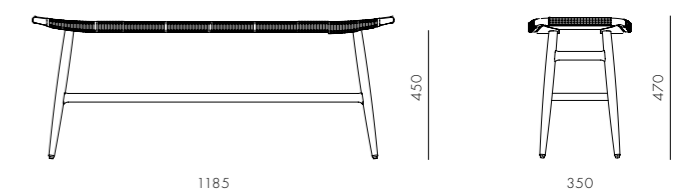

DIMENSIONS
W465 x D345 x H470mm
W465 x D345 x H630mm
W465 x D345 x H750mm
Seating height: 450/610/735mm

Freja Bench Paper Cord Seat

CODE & MATERIALS
FE-S620-PC
Solid wood frame, Paper cord seat

DIMENSIONS
W1185 x D350 x H470mm
Seating height: 450