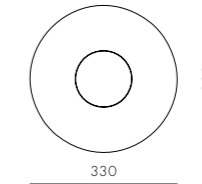

CODE & MATERIALS
MN-P110-L
Powder coated steel frame,
Glass shade

DIMENSIONS
Φ330 x H185mm