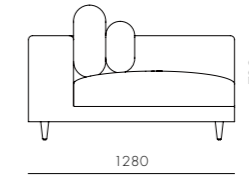

Atelier Center-Skirt

CODE & MATERIALS
AT-S410
Solid wood and plywood frame, Upholstery

DIMENSIONS
W1000 x D1280 x H780mm
Seating height: 425mm

Atelier Corner-Skirt

CODE & MATERIALS
AT-S420
Solid wood and plywood frame,
Upholstery

DIMENSIONS
W1280 x D1280 x H780mm
Seating height: 425mm

Atelier Corner-Leg

CODE & MATERIALS
AT-S421
Solid wood and plywood frame,
Upholstery

DIMENSIONS
W1280 x D1280 x H780mm
Seating height: 425mm

Atelier Chaise Lounge L / R-Skirt