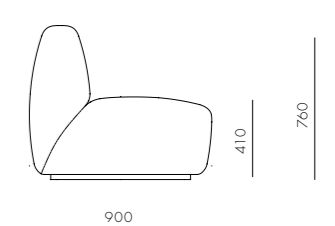

Infinity Straight

CODE & MATERIALS
 IF-S410
 Solid wood and plywood
 frame, Upholstery

DIMENSIONS
 W900 x D900 x H760mm
 Seating height: 410mm

Infinity Corner

CODE & MATERIALS
IF-S420
Solid wood and plywood
frame, Upholstery