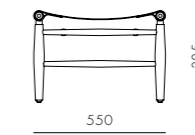

DIMENSIONS
W550 x D460 x H385mm
Seating height: 350mm

Louisiana Side Table

CODE & MATERIALS
VW-T110
Solid wood

DIMENSIONS
W445 x D435 x H455mm

Everyday

by Neri&Hu

As its name suggests, Everyday is inspired by the quotidian objects in our lives. It is reminiscent of the reading light next to our beds in our childhood homes, or the lamp above the teacher's desk in school. The simplicity is somewhat nostalgic; something we are used to seeing every day, until suddenly we don't anymore.