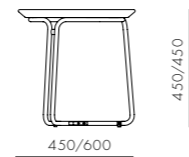

DIMENSIONS
Φ450 x H450mm
Φ600 x H450mm