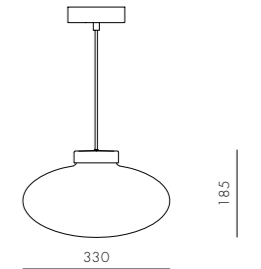

Mūn Pendant Middle

CODE & MATERIALS
MN-P110-M
Powder coated steel frame,
Glass shade

DIMENSIONS
Φ195 x H115mm

Mūn Pendant Large

CODE & MATERIALS
MN-P110-L
Powder coated steel frame,
Glass shade

DIMENSIONS
Φ330 x H185mm