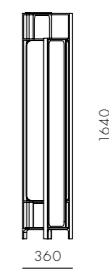

Blink Screen

CODE & MATERIALS
BL-SC110
Wood veneer panels, Mirror, Steel black powder coat sand brust

DIMENSIONS
W1295 x D360 x H1640mm