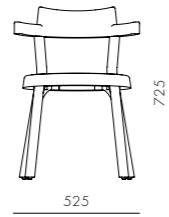

CODE & MATERIALS
PA-S220-WD
Solid wood frame,
Cane, Aluminum alloy