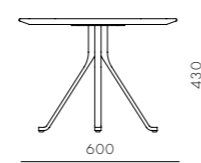

DIMENSIONS

W1620 x D800 x H820mm
Seating height: 430mm

Blink Coffee Table - Wood Top

CODE & MATERIALS

BL-T210-1080-VD
Wood veneer top, Steel black
powder coat sand brust

DIMENSIONS

W1080 x D1080 x H380mm

Blink Sofa Three Seater 2.0

CODE & MATERIALS

BL-S430-R2
Stainless steel hairline gold,
Steel black powder coat
sand brust, Upholstery

DIMENSIONS

W2100 x D800 x H820mm
Seating height: 430mm

Blink Coffee Table - Stone Top

CODE & MATERIALS

BL-T210-1080-ST
Stone top in glass paint
surface, Steel black powder
coat sand brust

DIMENSIONS

W1080 x D1080 x H380mm

Blink Side Table - Wood Top

CODE & MATERIALS

BL-T110-600-VD
Wood veneer top, Steel black
powder coat sand brust

DIMENSIONS

W600 x D600 x H430mm

Blink Café Table - Wood Top

CODE & MATERIALS

BL-T310-750-VD
Wood veneer top, Steel black
powder coat sand brust

DIMENSIONS

W750 x D750 x H720mm

Blink Café Table - Stone Top