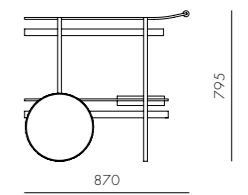

DIMENSIONS

W870 x D575 x H795mm