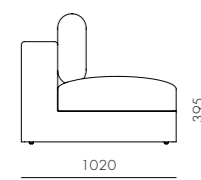

DIMENSIONS
W1280 x D1780 x H780mm
Seating height: 425mm

Atelier Ottoman-Skirt

CODE & MATERIALS
AT-S510
Solid wood and plywood frame,
Upholstery

DIMENSIONS
W1000 x D1000 x H425mm
Seating height: 425mm

Atelier Ottoman-Leg

CODE & MATERIALS
AT-S511
Solid wood and plywood frame,
Upholstery

DIMENSIONS
W1000 x D1000 x H425mm
Seating height: 425mm

Atelier Center-Leg

CODE & MATERIALS
AT-S411
Solid wood and plywood frame,
Upholstery

DIMENSIONS
W1000 x D1280 x H780mm
Seating height: 425mm

Atelier Small Center-Skirt

CODE & MATERIALS
AT-S440
Solid wood and plywood frame,
Upholstery

DIMENSIONS
W800 x D1020 x H750mm
Seating height: 395mm