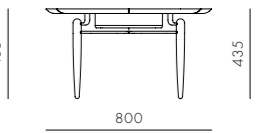

CODE & MATERIALS
SL-T220
Solid wood frame,
Wood veneer top

DIMENSIONS
W1400 x D800 x H435mm