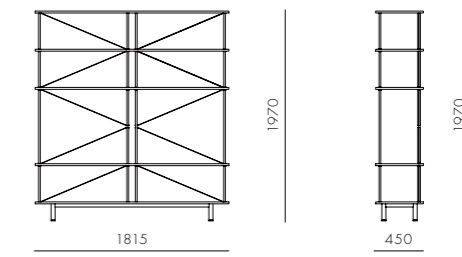

CODE & MATERIALS
SE-SF150
Steel black powder coat matt,
Wood veneer shelves

DIMENSIONS
W1815 x D450 x H1970mm