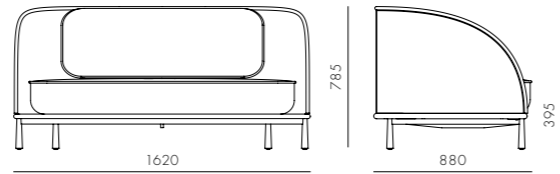

DIMENSIONS
W900 x D855 x H785mm
Seating height: 395mm

Arc Sofa Highback Love Seat L

CODE & MATERIALS
AR-S410-L
Wood veneer base, Steel black powder coat matt leg, Upholstery

DIMENSIONS
W1470 x D880 x H1160mm
Seating height: 395mm

Arc Sofa Highback Love Seat R

CODE & MATERIALS
AR-S410-R
Wood veneer base, Steel black powder coat matt leg, Upholstery

DIMENSIONS
W1470 x D880 x H1160mm
Seating height: 395mm

Arc Sofa Love Seat

CODE & MATERIALS
AR-S430
Wood veneer base, Steel black powder coat matt leg, Upholstery

DIMENSIONS
W1620 x D880 x H785mm
Seating height: 395mm

Arc Sofa Highback Love Seat

CODE & MATERIALS
AR-S410
Wood veneer base, Steel black powder coat matt leg, Upholstery

DIMENSIONS
W1620 x D880 x H1160mm
Seating height: 395mm

Arc Sofa Three Seater

CODE & MATERIALS
AR-S420
Wood veneer base, Steel black powder coat matt leg, Upholstery

DIMENSIONS
W1980 x D880 x H785mm
Seating height: 395mm

Arc Coffee Table

CODE & MATERIALS
AR-T210
Wood veneer top, Steel black powder coat matt, Stone top in matt paint surface