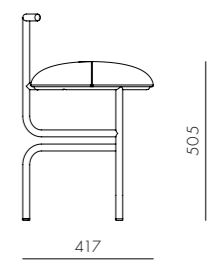

DIMENSIONS
W500 x D555 x H760mm
Seating height: 455mm

Aya Dining Table W2400

CODE & MATERIALS
AY-T410-2400
Solid wood frame, Wood veneer top, Blackened stainless steel

DIMENSIONS
W2400 x D900 x H735mm

Blend

DIMENSIONS

Φ390 x H505mm
Seating height: 505mm

Blend Chair W

CODE & MATERIALS

BD-S210-WD
Steel black powder coat matt frame, Solid wood seat

DIMENSIONS

W390 x D417 x H657 mm
Seating height: 455mm

Blend Stool W

CODE & MATERIALS

BD-S620-WD
Steel black powder coat matt frame, Solid wood seat

DIMENSIONS

Φ390 x H455mm
Seating height: 455mm

Blend Chair U

CODE & MATERIALS

BD-S210-UP
Steel black powder coat matt frame, Upholstered seat

DIMENSIONS

W390 x D417 x H657mm
Seating height: 505mm

Blink

by Yabu Pushelberg

Compact in profile and scale, this light, playful and sculptural collection lends itself to both residential and commercial applications.