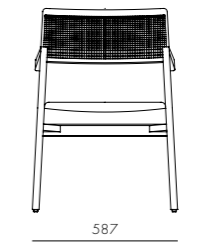

CODE & MATERIALS
RI-S211-CA
Solid wood frame,
Upholstery and cane

DIMENSIONS
W587 x D577 x H823mm
Seating height: 455mm