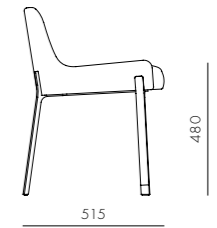

DIMENSIONS

W390 x D417 x H657mm
Seating height: 505mm

Blink

by Yabu Pushelberg

Compact in profile and scale, this light, playful and sculptural collection lends itself to both residential and commercial applications.

Blink Dining Chair

CODE & MATERIALS

BL-S210
Stainless steel hairline gold,
Steel black powder coat
sand brust, Upholstery

DIMENSIONS

W545 x D515 x H690mm
Seating height: 480mm

Blink Vanity Stool SH470

CODE & MATERIALS

BL-S610-470
Stainless steel hairline gold,
Steel black powder coat
sand brust, Upholstery

DIMENSIONS

W515 x D490 x H590mm
Seating height: 470mm

Blink Counter Stool SH610

CODE & MATERIALS

BL-S610-610
Stainless steel hairline gold,
Steel black powder coat
sand brust, Upholstery

DIMENSIONS

W515 x D495 x H725mm
Seating height: 610mm

Blink Bar Stool SH750

CODE & MATERIALS

BL-S610-750
Stainless steel hairline gold,
Steel black powder coat
sand brust, Upholstery

DIMENSIONS

W515 x D510 x H865mm
Seating height: 750mm