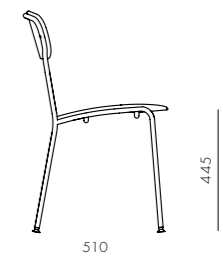

CODE & MATERIALS
ST-S210
Steel black powder coat matt, Wood veneer seat & back

DIMENSIONS
W430 x D510 x H780mm
Seating height: 445mm