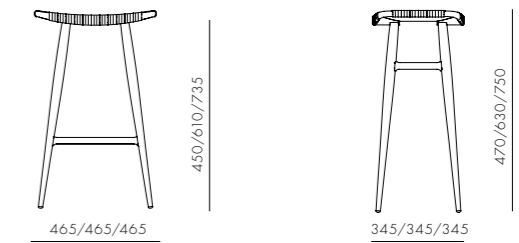

Freja

by Space Copenhagen

Freja is a collection of stools and bench that comes out of a wish to create sculptural furniture with the soothing visual appeal of Scandinavian furniture making traditions and a Japanese mode of expression.

The archetypal furniture making principles of static and ornament converge to give Freja its elegant, yet simple character. Seen from different angles legs and aprons optically interweave to form a trellis, the seat floating lightly with either woven paper cord or leather as only decorative feature.

Freja Bar Stool SH450 / 610 / 750 Paper Cord Seat

CODE & MATERIALS
FE-S610-PC
FE-S310-PC
FE-S320-PC
Solid wood frame, Paper cord seat

DIMENSIONS
W465 x D345 x H470mm
W465 x D345 x H630mm
W465 x D345 x H750mm
Seating height: 450/610/735mm