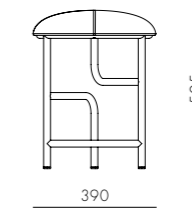

Blend Stool High

CODE & MATERIALS

BD-S610-H
Steel black powder coat matt frame, Solid wood seat

DIMENSIONS

Φ390 x H625mm
Seating height: 625mm

Blend Stool U

CODE & MATERIALS

BD-S620-UP
Steel black powder coat matt frame, Upholstered seat

DIMENSIONS

Φ390 x H505mm
Seating height: 505mm

Blend Chair W

CODE & MATERIALS

BD-S210-WD
Steel black powder coat matt frame, Solid wood seat

DIMENSIONS

W390 x D417 x H657 mm
Seating height: 455mm

Blend Stool W