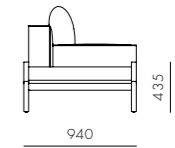

Float Sofa 1 Seater - 2 Arm

CODE & MATERIALS

FL-S413
Steel dark grey powder coat
matt frame, Upholstery

DIMENSIONS

W1110 x D940 x H715 (875) mm
Seating height: 435mm

Float Sofa 2 Seater - Armless

CODE & MATERIALS