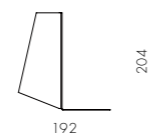

Seiton Bookend

CODE & MATERIALS
SE-B110
Steel black powder coat matt

DIMENSIONS
W192 x D180 x H204mm