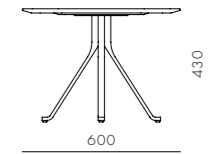

DIMENSIONS

W600 x D600 x H430mm