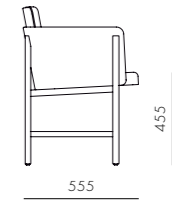

Aya

by OEO Studio

Aya is an onomatopoeia – a word that mimics a phonetical sound. A poetic name as soft and sophisticated as the design itself. The collection design language is an elaboration of the encounter between Asian and Scandinavian design.

Aya is minimal yet highly complex and every detail has been carefully orchestrated, from the small wooden joints and angles to the stitching and seating comfort. The elegant light wooden frame is deeply inspired by Asian culture and design, and effortlessly carries the soft and embracing shell and seat.

The result is a full range of Aya furniture for the perfect dining and socialising setting. Comfort and sturdy durability lie at its core, which is complimented by the elegant appearance. The first Aya collection drop comprises a fully upholstered dining chair with armrest, a dining chair without armrests, and two dimensions of dining tables: 1,800 cm and 2,400 cm in length. The design of the tables mirrors the structure and details of the chair frame.

Aya Dining Armchair

CODE & MATERIALS
AY-S211
Solid wood frame, Upholstery

DIMENSIONS
W590 x D555 x H760mm
Seating height: 455mm