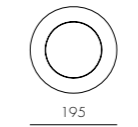

CODE & MATERIALS
MN-P110-M
Powder coated steel frame,
Glass shade

DIMENSIONS
Φ195 x H115mm