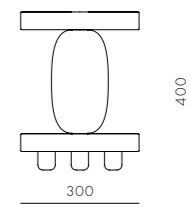

DIMENSIONS
W180 x D100 x H500mm

Space Invaders Hoba Side Table

CODE & MATERIALS
SI-T110
Wood base and top,
Murano glass shade

DIMENSIONS
Φ300 x H400mm

Kaali - Matt

CODE & MATERIALS
SI-TR120-M
MDF matt lacquered top+MDF
high glossy lacquered base