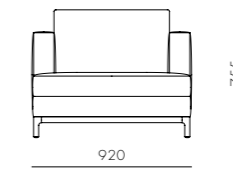

DIMENSIONS
W525 x D510 x H725mm
Seating height: 445mm

Qi Sofa One Seater

CODE & MATERIALS
QI-S410
Solid wood base, upholstery

DIMENSIONS
W920 x D920 x H755mm
Seating height: 385mm

Pagoda Chair Cane - Aluminum Leg Gold