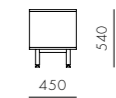

DIMENSIONS

W1815 x D450 x H540mm