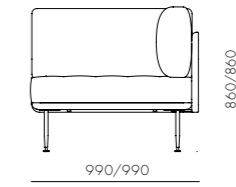

Utility Sofa 2 Sides S-L / S-R

CODE & MATERIALS

UT-S421-L
UT-S421-R
Wood veneer base, Stainless steel hairline aged gold / steel black powder coat matt, Upholstery