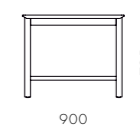

Aya Dining Armchair

CODE & MATERIALS
AY-S211
Solid wood frame, Upholstery

DIMENSIONS
W590 x D555 x H760mm
Seating height: 455mm

Aya Lounge Chair

CODE & MATERIALS
AY-S111
Solid wood frame, Upholstery

DIMENSIONS
W695 x D660 x H715mm
Seating height: 405mm

Aya Dining Table W1800

CODE & MATERIALS
AY-T410-1800
Solid wood frame, Wood veneer top, Blackened stainless steel

DIMENSIONS
W1800 x D900 x H735mm

Aya Dining Chair

CODE & MATERIALS
AY-S210
Solid wood frame, Upholstery

DIMENSIONS
W500 x D555 x H760mm
Seating height: 455mm

Aya Dining Table W2400

CODE & MATERIALS
AY-T410-2400
Solid wood frame, Wood veneer top, Blackened stainless steel

DIMENSIONS
W2400 x D900 x H735mm

Blend