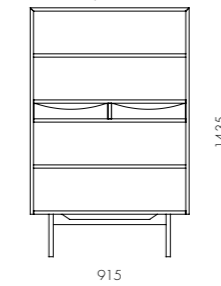

DIMENSIONS
W1265 x D726 x H 723mm

Risom Lounge Chair

CODE & MATERIALS
RI-S111
Solid wood frame, Upholstery

DIMENSIONS
W765 x D765 x H825mm
Seating height: 405mm

Risom Shelves

CODE & MATERIALS
RI-SF110
Solid wood legs, Wood
vener panels