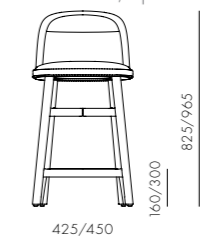

Bund Dining Chair

CODE & MATERIALS

BU-S210
Stainless steel hairline aged gold,
Solid wood frame, Upholstered
moulded foam frame, Upholstered seat

DIMENSIONS

W500 x D590 x H810mm
Seating height: 450mm

Bund Lounge Chair

CODE & MATERIALS

BU-S111
Stainless steel hairline aged gold,
Solid wood frame, Upholstered
moulded foam frame, Upholstered seat

DIMENSIONS

W630 x D870 x H815mm
Seating height: 390mm

Bund Bar Chair SH610 / SH750

CODE & MATERIALS

BU-S310-610
BU-S310-750
Stainless steel hairline aged gold, Solid
wood frame, Upholstered moulded
foam frame, Upholstered seat

DIMENSIONS

W425 x D465 x H825mm
W450 x D470 x H965mm
Seating height: 610/750mm