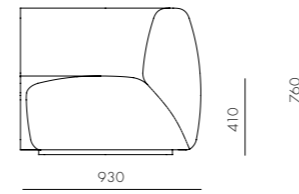

Infinity Corner

CODE & MATERIALS
IF-S420
Solid wood and plywood
frame, Upholstery

DIMENSIONS
W930 x D930 x H760mm
Seating height: 410mm