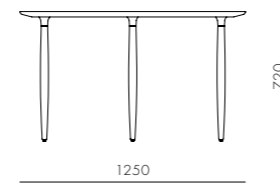

DIMENSIONS
Φ1250 x H720mm

Slow Shelf 5

CODE & MATERIALS
SL-SF110-5
Solid wood frame, Wood veneer
shelves, Stainless steel oil
rubbed copper

DIMENSIONS
W1200 x D375 x H1700mm

Slow Shelf 4

CODE & MATERIALS
SL-SF110-4
Solid wood frame, Wood veneer shelves, Stainless steel oil rubbed copper