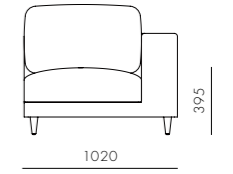

DIMENSIONS
W1000 x D1280 x H780mm
Seating height: 425mm

Atelier Small Center-Skirt

CODE & MATERIALS
AT-S440
Solid wood and plywood frame,
Upholstery

DIMENSIONS
W800 x D1020 x H750mm
Seating height: 395mm

Atelier Small Corner-Skirt

CODE & MATERIALS
AT-S450
Solid wood and plywood frame,
Upholstery

DIMENSIONS
W1020 x D1020 x H750mm
Seating height: 395mm

Atelier Small Corner-Leg

CODE & MATERIALS
AT-S451
Solid wood and plywood frame,
Upholstery

DIMENSIONS
W1020 x D1020 x H750mm
Seating height: 395mm

Atelier Small Chaise Lounge L / R-Skirt

CODE & MATERIALS
AT-S460-L
AT-S460-R
Solid wood and plywood frame,
Upholstery

DIMENSIONS
W1020 x D1420 x H750mm
Seating height: 395mm