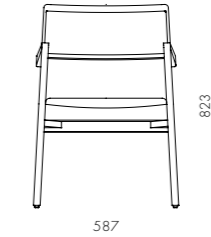

CODE & MATERIALS
RI-S211-UP
Solid wood frame, Upholstery

DIMENSIONS
W587 x D577 x H823mm
Seating height: 455mm