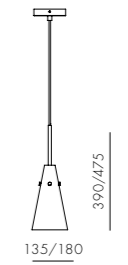

DIMENSIONS
Φ135 x H390mm
Φ180 x H475mm