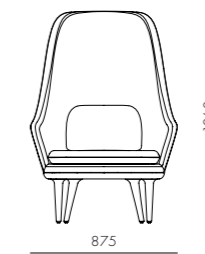

Lunar Highback Lounge Chair

CODE & MATERIALS

LN-S121
Solid wood legs, Upholstered moulded foam frame, Upholstered cushion

DIMENSIONS

W875 x D875 x H1260mm
Seating height: 430mm

Lunar Lounge Chair Small

CODE & MATERIALS