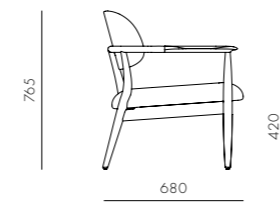

Slow Oval Coffee Table

CODE & MATERIALS
SL-T220
Solid wood frame,
Wood veneer top

DIMENSIONS
W1400 x D800 x H435mm

Slow Lounge Chair Two Seater

CODE & MATERIALS
SL-S121
Solid wood frame, Upholstery

DIMENSIONS
W1510 x D680 x H765mm
Seating height: 420mm