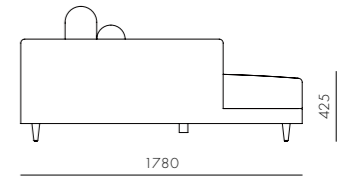

DIMENSIONS
W1280 x D1280 x H780mm
Seating height: 425mm

Atelier Corner-Leg

CODE & MATERIALS
AT-S421
Solid wood and plywood frame,
Upholstery

DIMENSIONS
W1280 x D1280 x H780mm
Seating height: 425mm

Atelier Chaise Lounge L / R-Skirt

CODE & MATERIALS
AT-S430-L
AT-S430-R
Solid wood and plywood frame,
Upholstery

DIMENSIONS
W1280 x D1780 x H780mm
Seating height: 425mm

Atelier Chaise Lounge L / R-Leg

CODE & MATERIALS
AT-S431-L
AT-S431-R
Solid wood and plywood frame,
Upholstery

DIMENSIONS
W1280 x D1780 x H780mm
Seating height: 425mm

Atelier Ottoman-Skirt

CODE & MATERIALS
AT-S510
Solid wood and plywood frame,
Upholstery

DIMENSIONS
W1000 x D1000 x H425mm
Seating height: 425mm

Atelier Ottoman-Leg

CODE & MATERIALS
AT-S511
Solid wood and plywood frame,
Upholstery

DIMENSIONS
W1000 x D1000 x H425mm
Seating height: 425mm

Atelier Center-Leg

CODE & MATERIALS
AT-S411
Solid wood and plywood frame,
Upholstery