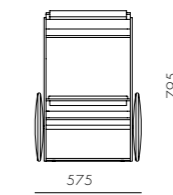

DIMENSIONS

W870 x D575 x H795mm