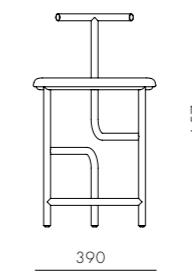

Blend Stool High

CODE & MATERIALS

BD-S610-H
Steel black powder coat matt frame, Solid wood seat

DIMENSIONS

Φ390 x H625mm
Seating height: 625mm

Blend Stool U

CODE & MATERIALS

BD-S620-UP
Steel black powder coat matt frame, Upholstered seat

DIMENSIONS

Φ390 x H505mm
Seating height: 505mm

Blend Chair W

CODE & MATERIALS

BD-S210-WD
Steel black powder coat matt frame, Solid wood seat

DIMENSIONS

W390 x D417 x H657 mm
Seating height: 455mm

Blend Stool W