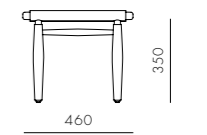

DIMENSIONS
W550 x D460 x H385mm
Seating height: 350mm

Louisiana Side Table

CODE & MATERIALS
VW-T110
Solid wood

DIMENSIONS
W445 x D435 x H455mm

Everyday

by Neri&Hu

As its name suggests, Everyday is inspired by the quotidian objects in our lives. It is reminiscent of the reading light next to our beds in our childhood homes, or the lamp above the teacher's desk in school. The simplicity is somewhat nostalgic; something we are used to seeing every day, until suddenly we don't anymore.