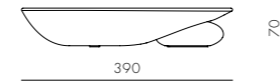

Kaali - Wood

CODE & MATERIALS
SI-TR120-W
North America walnut top+MDF
high glossy lacquered base

DIMENSIONS
Φ390 x H70mm

COLOR
● ● ●