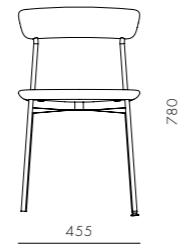

DIMENSIONS

W1620 x D800 x H820mm
Seating height: 430mm

Blink Coffee Table - Wood Top

CODE & MATERIALS

BL-T210-1080-VD
Wood veneer top, Steel black
powder coat sand brust

DIMENSIONS

W1080 x D1080 x H380mm

Blink Sofa Three Seater 2.0

DIMENSIONS
W1395 x D570 x H725mm
Seating height: 440mm

Ran Library (1982)

CODE & MATERIALS
CF-SF110
Steel black powder coat matt, Wood veneer shelves

DIMENSIONS
W1120 x D455 x H2040mm

Crawford

by Tom Fereday

Crawford Dining Chair W

CODE & MATERIALS
CR-S210-WD
Steel black powder coat matt, Solid wood seat and back

DIMENSIONS
W455 x D500 x H780mm
Seating height: 460mm

Crawford Dining Chair U

CODE & MATERIALS
CR-S210-UP
Steel black powder coat matt, Upholstered seat, Solid wood back