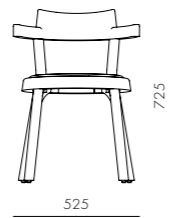

CODE & MATERIALS
PA-S210-AL2
Solid wood frame, Upholstery,
Aluminum alloy