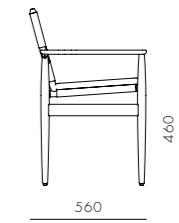

DIMENSIONS
W585 x D560 x H850mm
Seating height: 460mm

Journey Dining Armchair-CV

CODE & MATERIALS
JN-S211-CV
Solid wood frame, Upholstery,
Stainless steel oil rubbed copper

DIMENSIONS
W620 x D560 x H850mm
Seating height: 460mm