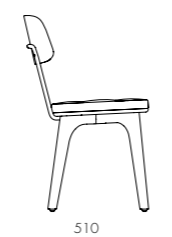

CODE & MATERIALS
UT-S210-UP
Solid wood legs, Plywood panel, Steel hairline aged gold, Upholstery

DIMENSIONS
W420 x D510 x H810mm
Seating height: 465mm