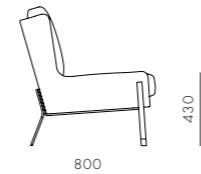

DIMENSIONS

W515 x D495 x H725mm
Seating height: 610mm

Blink Bar Stool SH750

CODE & MATERIALS

BL-S610-750
Stainless steel hairline gold,
Steel black powder coat
sand brust, Upholstery

DIMENSIONS

W515 x D510 x H865mm
Seating height: 750mm

Blink Lounge Chair

CODE & MATERIALS

BL-S410
Stainless steel hairline gold,
Steel black powder coat
sand brust, Upholstery

DIMENSIONS

W695 x D800 x H820mm
Seating height: 430mm

Blink Side Table - Stone Top

CODE & MATERIALS

BL-T110-600-ST
Stone top in glass paint
surface, Steel black powder
coat sand brust

DIMENSIONS

W600 x D600 x H430mm

Blink Sofa Two Seater

CODE & MATERIALS

BL-S420
Stainless steel hairline gold,
Steel black powder coat
sand brust, Upholstery

DIMENSIONS

W1620 x D800 x H820mm
Seating height: 430mm

Blink Coffee Table - Wood Top

CODE & MATERIALS

BL-T210-1080-VD
Wood veneer top, Steel black
powder coat sand brust

DIMENSIONS

W1080 x D1080 x H380mm

Blink Sofa Three Seater 2.0