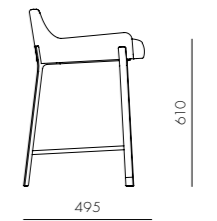

Blink Dining Chair

CODE & MATERIALS

BL-S210
Stainless steel hairline gold,
Steel black powder coat
sand brust, Upholstery

DIMENSIONS

W545 x D515 x H690mm
Seating height: 480mm

Blink Vanity Stool SH470

CODE & MATERIALS

BL-S610-470
Stainless steel hairline gold,
Steel black powder coat
sand brust, Upholstery

DIMENSIONS

W515 x D490 x H590mm
Seating height: 470mm

Blink Counter Stool SH610

CODE & MATERIALS

BL-S610-610
Stainless steel hairline gold,
Steel black powder coat
sand brust, Upholstery

DIMENSIONS

W515 x D495 x H725mm
Seating height: 610mm

Blink Bar Stool SH750

CODE & MATERIALS

BL-S610-750
Stainless steel hairline gold,
Steel black powder coat
sand brust, Upholstery

DIMENSIONS

W515 x D510 x H865mm
Seating height: 750mm

Blink Lounge Chair

CODE & MATERIALS

BL-S410
Stainless steel hairline gold,
Steel black powder coat
sand brust, Upholstery

DIMENSIONS

W695 x D800 x H820mm
Seating height: 430mm

Blink Side Table - Stone Top

CODE & MATERIALS