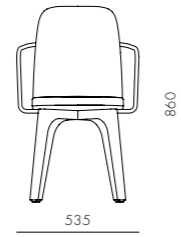

CODE & MATERIALS
UT-S221
Solid wood legs, Plywood panel, Steel hairline aged gold, Upholstery