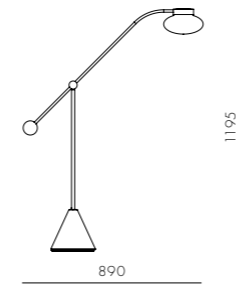

DIMENSIONS
W195 x D890 x H1195mm