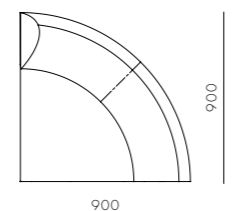

DIMENSIONS
W900 x D900 x H410mm
Seating height: 410mm

Infinity End R

CODE & MATERIALS
IF-S440-R
Solid wood and plywood
frame, Upholstery

DIMENSIONS
W900 x D900 x H760mm
Seating height: 410mm

Infinity Option 1