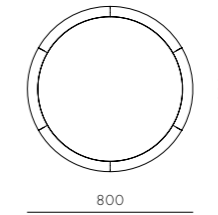

Slow Coffee Table

CODE & MATERIALS
SL-T210-800
Solid wood frame,
Wood veneer top

DIMENSIONS
Φ800 x H435mm

Slow Lounge Chair

CODE & MATERIALS
SL-S111
Solid wood frame, Upholstery

DIMENSIONS
W805 x D670 x H765mm
Seating height: 420mm