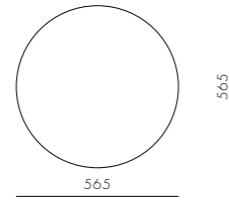

DIMENSIONS
Φ565 x H390 mm

Taiko Side Table C645

CODE & MATERIALS
TK-T110-645
Terrazzo, Steel black
powder coat matt

DIMENSIONS
Φ645 x H330 mm

Taylor

by Yabu Pushenberg

Modernity reigns in the Taylor collection. Beginning with a sleekly profiled wood frame that cradles sporty upholstery on the seat and back, this chameleon-like chair effortlessly evolved into sofas and tables to round out the collection. Taylor's unwillingness to conform to a specific genre, sits well in any style of interior.