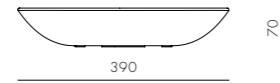

Kaali - Wood

CODE & MATERIALS
SI-TR120-W
North America walnut top+MDF
high glossy lacquered base

DIMENSIONS
Φ390 x H70mm

COLOR
● ● ●