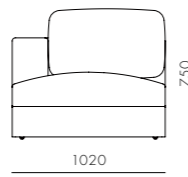

Atelier Small Chaise Lounge L / R-Skirt

CODE & MATERIALS
AT-S460-L
AT-S460-R
Solid wood and plywood frame,
Upholstery

DIMENSIONS
W1020 x D1420 x H750mm
Seating height: 395mm