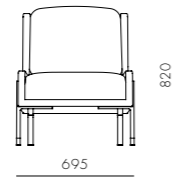

BL-S610-470
Stainless steel hairline gold,
Steel black powder coat
sand brust, Upholstery

DIMENSIONS

W515 x D490 x H590mm
Seating height: 470mm

Blink Counter Stool SH610

CODE & MATERIALS

BL-S610-610
Stainless steel hairline gold,
Steel black powder coat
sand brust, Upholstery

DIMENSIONS

W515 x D495 x H725mm
Seating height: 610mm

Blink Bar Stool SH750

CODE & MATERIALS

BL-S610-750
Stainless steel hairline gold,
Steel black powder coat
sand brust, Upholstery

DIMENSIONS

W515 x D510 x H865mm
Seating height: 750mm

Blink Lounge Chair

CODE & MATERIALS

BL-S410
Stainless steel hairline gold,
Steel black powder coat
sand brust, Upholstery

DIMENSIONS

W695 x D800 x H820mm
Seating height: 430mm

Blink Side Table - Stone Top

CODE & MATERIALS

DIMENSIONS

W1620 x D800 x H820mm
Seating height: 430mm

Blink Coffee Table - Wood Top

CODE & MATERIALS

BL-T210-1080-VD
Wood veneer top, Steel black
powder coat sand brust

DIMENSIONS

W1080 x D1080 x H380mm

Blink Sofa Three Seater 2.0