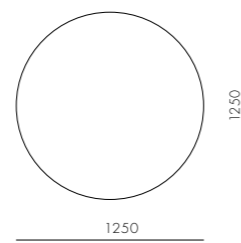

DIMENSIONS
Φ1250 x H720mm

Slow Shelf 5

CODE & MATERIALS
SL-SF110-5
Solid wood frame, Wood veneer
shelves, Stainless steel oil
rubbed copper

DIMENSIONS
W1200 x D375 x H1700mm

Slow Shelf 4

CODE & MATERIALS
SL-SF110-4
Solid wood frame, Wood veneer shelves, Stainless steel oil rubbed copper