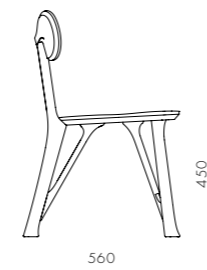

DIMENSIONS
W500 x D560 x H810 mm
Seating height: 450mm