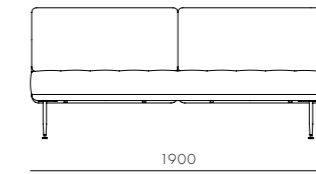

DIMENSIONS

W370 x D445 x H925mm
W390 x D455 x H1075mm
Seating height: 610/760mm

Utility Sofa 1 Side L

CODE & MATERIALS

UT-S410
Wood veneer base, Stainless steel hairline aged gold / steel black powder coat matt, Upholstery