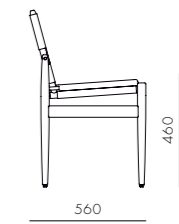

CODE & MATERIALS
JN-S210-LE
Solid wood frame, Upholstery,
Stainless steel oil rubbed copper

DIMENSIONS
W585 x D560 x H850mm
Seating height: 460mm