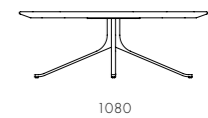

DIMENSIONS

W515 x D495 x H725mm
Seating height: 610mm

Blink Bar Stool SH750

CODE & MATERIALS

BL-S610-750
Stainless steel hairline gold,
Steel black powder coat
sand brust, Upholstery

DIMENSIONS

W515 x D510 x H865mm
Seating height: 750mm

Blink Lounge Chair

CODE & MATERIALS

BL-S410
Stainless steel hairline gold,
Steel black powder coat
sand brust, Upholstery

DIMENSIONS

W695 x D800 x H820mm
Seating height: 430mm

Blink Side Table - Stone Top

CODE & MATERIALS

DIMENSIONS

W1620 x D800 x H820mm
Seating height: 430mm

Blink Coffee Table - Wood Top

CODE & MATERIALS

BL-T210-1080-VD
Wood veneer top, Steel black
powder coat sand brust

DIMENSIONS

W1080 x D1080 x H380mm

Blink Sofa Three Seater 2.0

CODE & MATERIALS

BL-S430-R2
Stainless steel hairline gold,
Steel black powder coat
sand brust, Upholstery

DIMENSIONS

W2100 x D800 x H820mm
Seating height: 430mm

Blink Coffee Table - Stone Top

CODE & MATERIALS