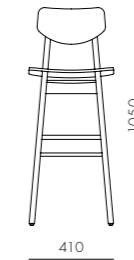

CODE & MATERIALS
RI-S310-UP
Solid wood frame, Upholstery,
Stainless steel hairline brass