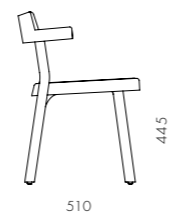

DIMENSIONS
W525 x D510 x H725mm
Seating height: 445mm