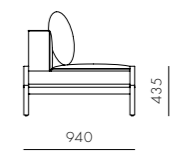

DIMENSIONS

W1840 x D940 x H715 (875) mm
Seating height: 435mm