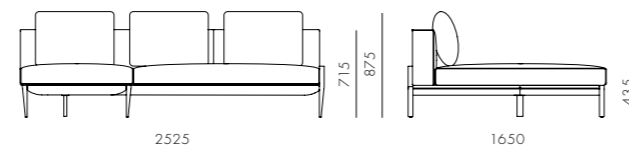

DIMENSIONS
W2525 x D1650 x H715 (875) mm
Seating height: 435mm

Float Sofa Headrest Large

CODE & MATERIALS
FL-S400-A4
Steel dark grey powder coat
matt frame, Upholstery

DIMENSIONS
W475 x D200 x H790mm

Freja