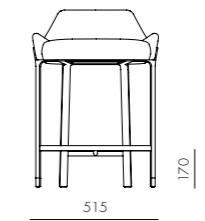

DIMENSIONS

Φ390 x H505mm
Seating height: 505mm

Blend Chair W

CODE & MATERIALS

BD-S210-WD
Steel black powder coat matt frame, Solid wood seat

DIMENSIONS

W390 x D417 x H657 mm
Seating height: 455mm

Blend Stool W

Blink Dining Chair

CODE & MATERIALS

BL-S210
Stainless steel hairline gold,
Steel black powder coat
sand brust, Upholstery

DIMENSIONS

W545 x D515 x H690mm
Seating height: 480mm

Blink Vanity Stool SH470

CODE & MATERIALS

BL-S610-470
Stainless steel hairline gold,
Steel black powder coat
sand brust, Upholstery

DIMENSIONS

W515 x D490 x H590mm
Seating height: 470mm

Blink Counter Stool SH610

CODE & MATERIALS

BL-S610-610
Stainless steel hairline gold,
Steel black powder coat
sand brust, Upholstery

DIMENSIONS

W515 x D495 x H725mm
Seating height: 610mm

Blink Bar Stool SH750

CODE & MATERIALS

BL-S610-750
Stainless steel hairline gold,
Steel black powder coat
sand brust, Upholstery

DIMENSIONS

W515 x D510 x H865mm
Seating height: 750mm