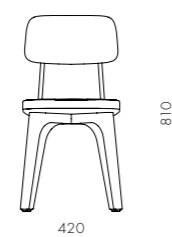

CODE & MATERIALS
UT-S210-UP
Solid wood legs, Plywood panel, Steel hairline aged gold, Upholstery

DIMENSIONS
W420 x D510 x H810mm
Seating height: 465mm