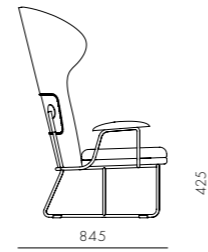

DIMENSIONS
W800 x D845 x H1200mm
Seating height: 425mm