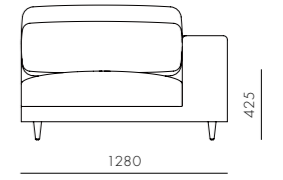

Atelier Center-Skirt

CODE & MATERIALS
AT-S410
Solid wood and plywood frame, Upholstery

DIMENSIONS
W1000 x D1280 x H780mm
Seating height: 425mm

Atelier Corner-Skirt

CODE & MATERIALS
AT-S420
Solid wood and plywood frame,
Upholstery

DIMENSIONS
W1280 x D1280 x H780mm
Seating height: 425mm

Atelier Corner-Leg

CODE & MATERIALS
AT-S421
Solid wood and plywood frame,
Upholstery

DIMENSIONS
W1280 x D1280 x H780mm
Seating height: 425mm

Atelier Chaise Lounge L / R-Skirt