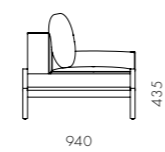

DIMENSIONS

W1110 x D940 x H715 (875) mm
Seating height: 435mm