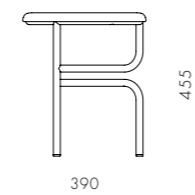

DIMENSIONS
W500 x D555 x H760mm
Seating height: 455mm

Aya Dining Table W2400

CODE & MATERIALS
AY-T410-2400
Solid wood frame, Wood veneer top, Blackened stainless steel

DIMENSIONS
W2400 x D900 x H735mm

Blend

Blend Stool High

CODE & MATERIALS

BD-S610-H
Steel black powder coat matt frame, Solid wood seat

DIMENSIONS

Φ390 x H625mm
Seating height: 625mm

Blend Stool U

CODE & MATERIALS

BD-S620-UP
Steel black powder coat matt frame, Upholstered seat

DIMENSIONS

Φ390 x H505mm
Seating height: 505mm

Blend Chair W

CODE & MATERIALS

BD-S210-WD
Steel black powder coat matt frame, Solid wood seat

DIMENSIONS

W390 x D417 x H657 mm
Seating height: 455mm

Blend Stool W

CODE & MATERIALS

BD-S620-WD
Steel black powder coat matt frame, Solid wood seat

DIMENSIONS

Φ390 x H455mm
Seating height: 455mm

Blend Chair U

CODE & MATERIALS

BD-S210-UP
Steel black powder coat matt frame, Upholstered seat