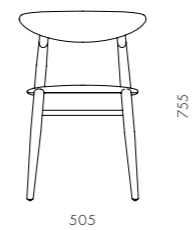

Piano Chair (1955)

CODE & MATERIALS
VW-S210-WD
Solid wood frame,
Wood veneer seat

DIMENSIONS
W480 x D450 x H755mm
Seating height: 450mm

Louisiana Chair (1958)

CODE & MATERIALS
VW-S220
Solid wood frame, Wood
veneer back, Upholstered seat