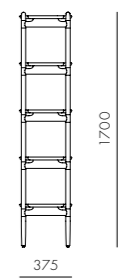

DIMENSIONS
Φ1250 x H720mm

Slow Shelf 5

CODE & MATERIALS
SL-SF110-5
Solid wood frame, Wood veneer
shelves, Stainless steel oil
rubbed copper

DIMENSIONS
W1200 x D375 x H1700mm

Slow Shelf 4

CODE & MATERIALS
SL-SF110-4
Solid wood frame, Wood veneer shelves, Stainless steel oil rubbed copper