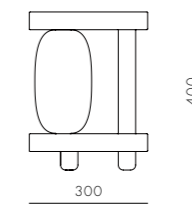

DIMENSIONS
W180 x D100 x H500mm

Space Invaders Hoba Side Table

CODE & MATERIALS
SI-T110
Wood base and top,
Murano glass shade

DIMENSIONS
Φ300 x H400mm

Kaali - Matt

CODE & MATERIALS
SI-TR120-M
MDF matt lacquered top+MDF
high glossy lacquered base