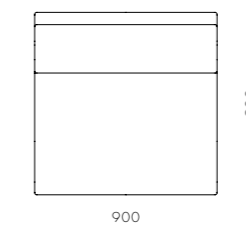

CODE & MATERIALS
IF-S410
Solid wood and plywood
frame, Upholstery