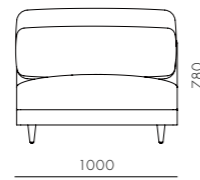

DIMENSIONS
W1280 x D1780 x H780mm
Seating height: 425mm

Atelier Ottoman-Skirt

CODE & MATERIALS
AT-S510
Solid wood and plywood frame,
Upholstery

DIMENSIONS
W1000 x D1000 x H425mm
Seating height: 425mm

Atelier Ottoman-Leg

CODE & MATERIALS
AT-S511
Solid wood and plywood frame,
Upholstery

DIMENSIONS
W1000 x D1000 x H425mm
Seating height: 425mm

Atelier Center-Leg

CODE & MATERIALS
AT-S411
Solid wood and plywood frame,
Upholstery

DIMENSIONS
W1000 x D1280 x H780mm
Seating height: 425mm

Atelier Small Center-Skirt

CODE & MATERIALS
AT-S440
Solid wood and plywood frame,
Upholstery

DIMENSIONS
W800 x D1020 x H750mm
Seating height: 395mm