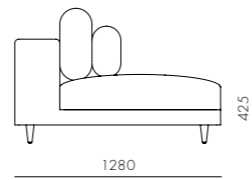

DIMENSIONS
W1280 x D1780 x H780mm
Seating height: 425mm

Atelier Ottoman-Skirt

CODE & MATERIALS
AT-S510
Solid wood and plywood frame,
Upholstery

DIMENSIONS
W1000 x D1000 x H425mm
Seating height: 425mm

Atelier Ottoman-Leg

CODE & MATERIALS
AT-S511
Solid wood and plywood frame,
Upholstery

DIMENSIONS
W1000 x D1000 x H425mm
Seating height: 425mm

Atelier Center-Leg

CODE & MATERIALS
AT-S411
Solid wood and plywood frame,
Upholstery

DIMENSIONS
W1000 x D1280 x H780mm
Seating height: 425mm

Atelier Small Center-Skirt

CODE & MATERIALS
AT-S440
Solid wood and plywood frame,
Upholstery

DIMENSIONS
W800 x D1020 x H750mm
Seating height: 395mm