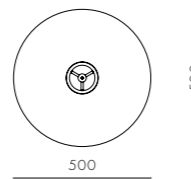

DIMENSIONS
Φ500 x H450mm

Kyoto Lamp

by *OEO Studio*

This series of floor lamps in solid wood is a tribute to both the historic woodcraft of Kyoto and the early years of Japanese aviation. The lamps' structure invokes the intricacy of Japanese toy aircraft – in particular the Yoshida Hishou, an A-shaped plane fitted with two reverse propellers that successfully crossed Tokyo's Sumida River in a 1911 model-aircraft contest.