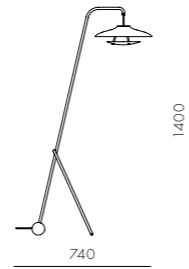

DIMENSIONS
W370 x D740 x H1400mm