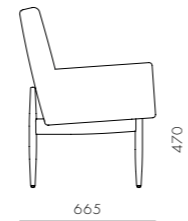

DIMENSIONS
W640 x D665 x H880mm
Seating height: 470mm