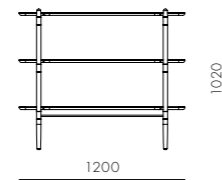

CODE & MATERIALS
SL-SF110-3
Solid wood frame, Wood veneer shelves, Stainless steel oil rubbed copper