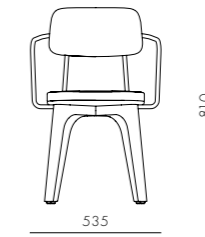

CODE & MATERIALS
UT-S211-UP
Solid wood legs, Plywood panel, Steel hairline aged gold, Upholstery

DIMENSIONS
W535 x D510 x H810mm
Seating height: 465mm