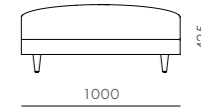

DIMENSIONS
W1280 x D1280 x H780mm
Seating height: 425mm

Atelier Corner-Leg

CODE & MATERIALS
AT-S421
Solid wood and plywood frame,
Upholstery

DIMENSIONS
W1280 x D1280 x H780mm
Seating height: 425mm

Atelier Chaise Lounge L / R-Skirt

DIMENSIONS
W1280 x D1780 x H780mm
Seating height: 425mm

Atelier Ottoman-Skirt

CODE & MATERIALS
AT-S510
Solid wood and plywood frame,
Upholstery

DIMENSIONS
W1000 x D1000 x H425mm
Seating height: 425mm

Atelier Ottoman-Leg

CODE & MATERIALS
AT-S511
Solid wood and plywood frame,
Upholstery

DIMENSIONS
W1000 x D1000 x H425mm
Seating height: 425mm

Atelier Center-Leg

CODE & MATERIALS
AT-S411
Solid wood and plywood frame,
Upholstery