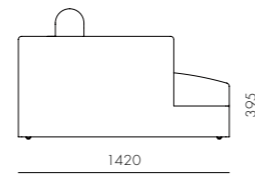

DIMENSIONS
W1000 x D1280 x H780mm
Seating height: 425mm

Atelier Small Center-Skirt

CODE & MATERIALS
AT-S440
Solid wood and plywood frame,
Upholstery

DIMENSIONS
W800 x D1020 x H750mm
Seating height: 395mm

Atelier Small Corner-Skirt

CODE & MATERIALS
AT-S450
Solid wood and plywood frame,
Upholstery

DIMENSIONS
W1020 x D1020 x H750mm
Seating height: 395mm

Atelier Small Corner-Leg

CODE & MATERIALS
AT-S451
Solid wood and plywood frame,
Upholstery

DIMENSIONS
W1020 x D1020 x H750mm
Seating height: 395mm

Atelier Small Chaise Lounge L / R-Skirt

CODE & MATERIALS
AT-S460-L
AT-S460-R
Solid wood and plywood frame,
Upholstery

DIMENSIONS
W1020 x D1420 x H750mm
Seating height: 395mm