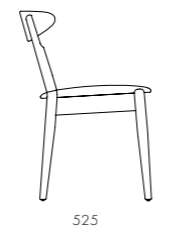

DIMENSIONS
W505 x D525 x H755mm
Seating height: 460mm