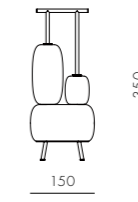

Space Invaders

by Luca Nichetto

Space Invaders is an eclectic collection of objects with different functionality and a bold character. Table and floor lamps, small tables with integrated light and trays find their own aesthetic in the juxtaposition of material and shapes that interpenetrate each other, marking an invasion of space that creates an original modularity. It is in this way that a luminous pearl stands between the base and the top of the side table, or that a series of glass spheres fill the metal structure of the lamps, or that the solidity of wooden trays find their balance resting, while other trays with a Yo-yo shape fit one another, creating multiple combinations. The result is a playful group of timeless design objects, able to invade a variety of environments.

Space Invaders Dhala Rechargeable Lamp

CODE & MATERIALS
SI-R110
Steel black powder coat
matt base, Handle and leg,
Murano glass shade

DIMENSIONS
W150 x D78 x H350mm