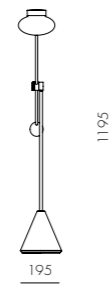

DIMENSIONS
Φ150 x H90mm

Mūn Desk Lamp

CODE & MATERIALS
MN-TL110
Powder coated steel frame,
Glass shade

DIMENSIONS
W150 x D730 x H520mm

Mūn Floor Lamp Adjustable

CODE & MATERIALS
MN-F110
Powder coated steel frame,
Glass shade