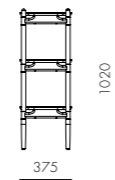

DIMENSIONS
W1200 x D375 x H1360mm

Slow Shelf 3

CODE & MATERIALS
SL-SF110-3
Solid wood frame, Wood veneer shelves, Stainless steel oil rubbed copper

DIMENSIONS
W1200 x D375 x H1020mm

Slow Shelf 2

CODE & MATERIALS
SL-SF110-2
Solid wood frame, Wood veneer shelves, Stainless steel oil rubbed copper