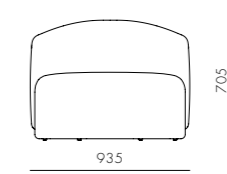

Taylor Sofa One Seater

CODE & MATERIALS
TA-S410
Solid wood plywood frame, Upholstery

DIMENSIONS
W935 x D665 x H705mm
Seating height:400mm