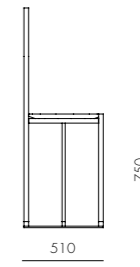

Blink Vanity

CODE & MATERIALS
BL-T720
Wood veneer top, Stainless steel hairline gold, Steel black powder coat sand brust, Mirror

DIMENSIONS
W1340 x D510 x H1450mm