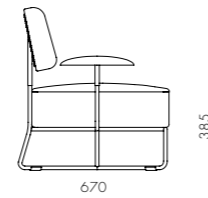

DIMENSIONS
 W820 x D670 x H720mm
 Seating height: 385mm

QT Coffee Table C450/C600

CODE & MATERIALS
 QT-T210-450
 QT-T210-600
 Wood veneer top, Stainless steel hairline gold & steel black powder coat matt