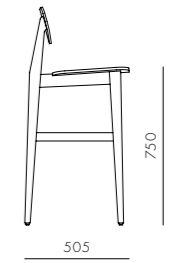

DIMENSIONS
W410 x D505 x H1050mm
Seating height: 750mm