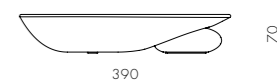

Kaali - Matt

CODE & MATERIALS
SI-TR120-M
MDF matt lacquered top+MDF
high glossy lacquered base

DIMENSIONS
Φ390 x H70mm

COLOR
● ● ●