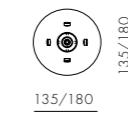

CODE & MATERIALS
YA-P110-S
YA-P110-M
Glass shade, Brass plated
stainless steel structure