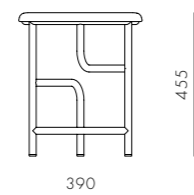

Blend Stool High

CODE & MATERIALS

BD-S610-H
Steel black powder coat matt frame, Solid wood seat

DIMENSIONS

Φ390 x H625mm
Seating height: 625mm

Blend Stool U

CODE & MATERIALS

BD-S620-UP
Steel black powder coat matt frame, Upholstered seat

DIMENSIONS

Φ390 x H505mm
Seating height: 505mm

Blend Chair W

CODE & MATERIALS

BD-S210-WD
Steel black powder coat matt frame, Solid wood seat

DIMENSIONS

W390 x D417 x H657 mm
Seating height: 455mm

Blend Stool W

CODE & MATERIALS

BD-S620-WD
Steel black powder coat matt frame, Solid wood seat

DIMENSIONS

Φ390 x H455mm
Seating height: 455mm

Blend Chair U

CODE & MATERIALS

BD-S210-UP
Steel black powder coat matt frame, Upholstered seat