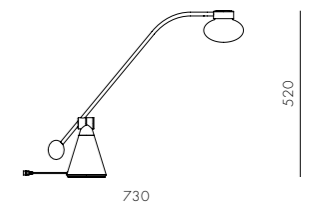

CODE & MATERIALS
MN-TL110
Powder coated steel frame,
Glass shade

DIMENSIONS
W150 x D730 x H520mm