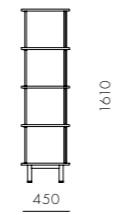

DIMENSIONS

W1815 x D450 x H1610mm