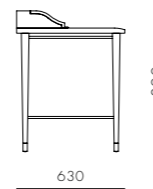

DIMENSIONS

W500 x D560 x H855mm
Seating height: 475mm

Laval Writing Desk

CODE & MATERIALS

LA-T721
Solid wood frame, leather table surface, wood veneer panels, brass plated stainless steel

DIMENSIONS

W1100 x D630 x H820mm

Lunar Highback Lounge Chair

CODE & MATERIALS

LN-S121
Solid wood legs, Upholstered moulded foam frame, Upholstered cushion

DIMENSIONS

W875 x D875 x H1260mm
Seating height: 430mm

Lunar Lounge Chair Small

CODE & MATERIALS