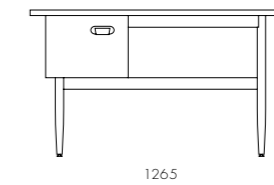

DIMENSIONS
W1265 x D726 x H 723mm

Risom Lounge Chair

CODE & MATERIALS
RI-S111
Solid wood frame, Upholstery

DIMENSIONS
W765 x D765 x H825mm
Seating height: 405mm

Risom Shelves

CODE & MATERIALS
RI-SF110
Solid wood legs, Wood
vener panels