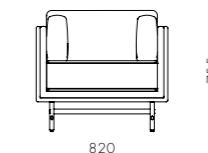

CODE & MATERIALS
SW-S401
Solid oak base, Upholstery