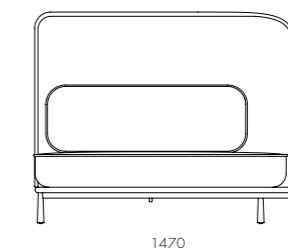

CODE & MATERIALS
AR-S410-R
Wood veneer base, Steel black powder coat matt leg, Upholstery

DIMENSIONS
W1470 x D880 x H1160mm
Seating height: 395mm