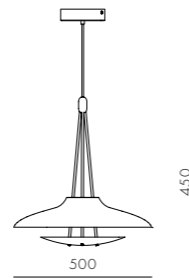

DIMENSIONS
Φ500 x H450mm