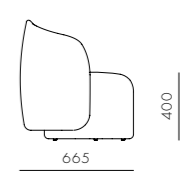

Taylor Sofa One Seater

CODE & MATERIALS
TA-S410
Solid wood plywood frame, Upholstery

DIMENSIONS
W935 x D665 x H705mm
Seating height:400mm