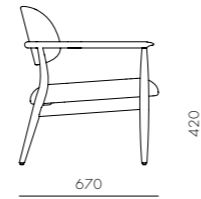

Slow Coffee Table

CODE & MATERIALS
SL-T210-800
Solid wood frame,
Wood veneer top

DIMENSIONS
Φ800 x H435mm

Slow Lounge Chair

CODE & MATERIALS
SL-S111
Solid wood frame, Upholstery

DIMENSIONS
W805 x D670 x H765mm
Seating height: 420mm