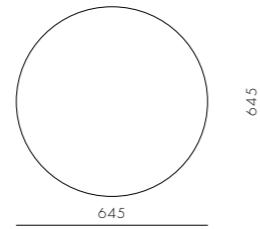

DIMENSIONS
Φ565 x H390 mm

Taiko Side Table C645

CODE & MATERIALS
TK-T110-645
Terrazzo, Steel black
powder coat matt

DIMENSIONS
Φ645 x H330 mm

Taylor

by Yabu Pushenberg

Modernity reigns in the Taylor collection. Beginning with a sleekly profiled wood frame that cradles sporty upholstery on the seat and back, this chameleon-like chair effortlessly evolved into sofas and tables to round out the collection. Taylor's unwillingness to conform to a specific genre, sits well in any style of interior.