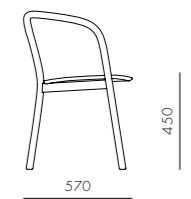

DIMENSIONS
W1400 x D450 x H435mm
Seating height: 430mm

Mandarin Dining Table W2100/W2400

CODE & MATERIALS
MA-T410-2100
MA-T410-2400
Solid wood frame, Wood veneer
top, Stainless steel hairline gold,
Blackened stainless steel

DIMENSIONS
W2100 x D900 x H750mm
W2400 x D900 x H750mm

Ming Chair

CODE & MATERIALS
MI-S211
Solid wood

DIMENSIONS
W560 x D570 x H770mm
Seating height: 450mm

Mr.B

by Neri&Hu

Inspired by Shanghai's iconic Bund, where the old seamlessly merges with the new and where rich history coexists with modern life, the Mr. B collection reflects a harmonious blend of Eastern and Western cultures. The modern aesthetic is evident, yet the influence of traditional old culture is intricately woven into the details. The collection showcases a fusion between the robust wood structure derived from traditional carpentry heritage and the metal details that speak to an industrial influence. The well-tailored upholstery provides clean lines as well as a comfortable seating experience.