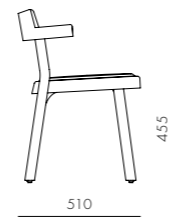

DIMENSIONS
W525 x D510 x H725mm
Seating height: 455mm