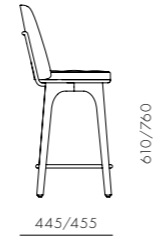

DIMENSIONS

W370 x D445 x H925mm
W390 x D455 x H1075mm
Seating height: 610/760mm