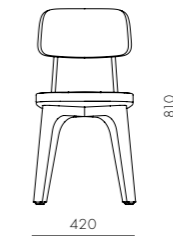

DIMENSIONS
 W420 x D510 x H810mm
 Seating height: 465mm

Utility Armchair V

CODE & MATERIALS
 UT-S211-WD
 Solid wood legs, Plywood panel, Steel hairline aged gold, Upholstery

DIMENSIONS
 W535 x D510 x H810mm
 Seating height: 465mm