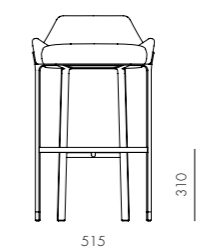

BL-S610-470
Stainless steel hairline gold,
Steel black powder coat
sand brust, Upholstery

DIMENSIONS

W515 x D490 x H590mm
Seating height: 470mm

Blink Counter Stool SH610

CODE & MATERIALS

BL-S610-610
Stainless steel hairline gold,
Steel black powder coat
sand brust, Upholstery

DIMENSIONS

W515 x D495 x H725mm
Seating height: 610mm

Blink Bar Stool SH750

CODE & MATERIALS

BL-S610-750
Stainless steel hairline gold,
Steel black powder coat
sand brust, Upholstery

DIMENSIONS

W515 x D510 x H865mm
Seating height: 750mm

Blink Lounge Chair

CODE & MATERIALS

BL-S410
Stainless steel hairline gold,
Steel black powder coat
sand brust, Upholstery

DIMENSIONS

W695 x D800 x H820mm
Seating height: 430mm

Blink Side Table - Stone Top

CODE & MATERIALS

DIMENSIONS

W1620 x D800 x H820mm
Seating height: 430mm

Blink Coffee Table - Wood Top

CODE & MATERIALS

BL-T210-1080-VD
Wood veneer top, Steel black
powder coat sand brust

DIMENSIONS

W1080 x D1080 x H380mm

Blink Sofa Three Seater 2.0