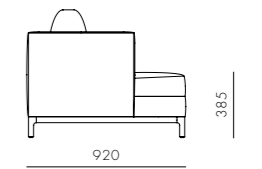

DIMENSIONS
W525 x D510 x H725mm
Seating height: 445mm

Qi Sofa One Seater

CODE & MATERIALS
QI-S410
Solid wood base, upholstery

DIMENSIONS
W920 x D920 x H755mm
Seating height: 385mm

Pagoda Chair Cane - Aluminum Leg Gold