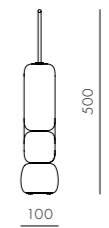

DIMENSIONS
W180 x D100 x H500mm

Space Invaders Hoba Side Table

CODE & MATERIALS
SI-T110
Wood base and top,
Murano glass shade

DIMENSIONS
Φ300 x H400mm

Kaali - Matt

CODE & MATERIALS
SI-TR120-M
MDF matt lacquered top+MDF
high glossy lacquered base