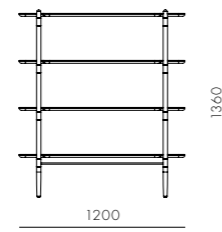

DIMENSIONS
Φ1250 x H720mm

Slow Shelf 5

CODE & MATERIALS
SL-SF110-5
Solid wood frame, Wood veneer
shelves, Stainless steel oil
rubbed copper

DIMENSIONS
W1200 x D375 x H1700mm

Slow Shelf 4

CODE & MATERIALS
SL-SF110-4
Solid wood frame, Wood veneer shelves, Stainless steel oil rubbed copper