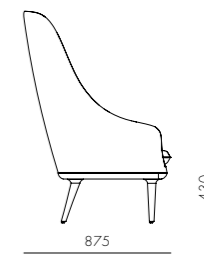

Lunar Highback Lounge Chair

CODE & MATERIALS

LN-S121
Solid wood legs, Upholstered moulded foam frame, Upholstered cushion

DIMENSIONS

W875 x D875 x H1260mm
Seating height: 430mm

Lunar Lounge Chair Small

CODE & MATERIALS