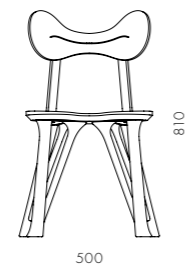

CODE & MATERIALS
SA-S210
Solid wood