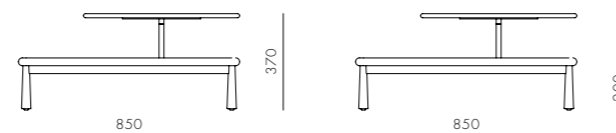

CODE & MATERIALS
AR-T210
Wood veneer top, Steel black powder coat matt, Stone top in matt paint surface

DIMENSIONS
W850 x D850 x H370mm