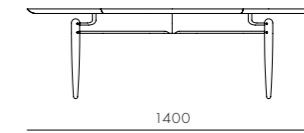

CODE & MATERIALS
SL-T220
Solid wood frame,
Wood veneer top

DIMENSIONS
W1400 x D800 x H435mm