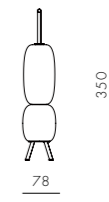

Space Invaders

by Luca Nichetto

Space Invaders is an eclectic collection of objects with different functionality and a bold character. Table and floor lamps, small tables with integrated light and trays find their own aesthetic in the juxtaposition of material and shapes that interpenetrate each other, marking an invasion of space that creates an original modularity. It is in this way that a luminous pearl stands between the base and the top of the side table, or that a series of glass spheres fill the metal structure of the lamps, or that the solidity of wooden trays find their balance resting, while other trays with a Yo-yo shape fit one another, creating multiple combinations. The result is a playful group of timeless design objects, able to invade a variety of environments.

Space Invaders Dhala Rechargeable Lamp

CODE & MATERIALS
SI-R110
Steel black powder coat
matt base, Handle and leg,
Murano glass shade

DIMENSIONS
W150 x D78 x H350mm