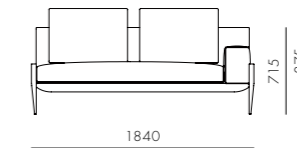

DIMENSIONS

W1110 x D940 x H715 (875) mm
Seating height: 435mm

Float Sofa 2 Seater - 1 Arm

CODE & MATERIALS

FL-S422
Steel dark grey powder coat
matt frame, Upholstery

DIMENSIONS

W1840 x D940 x H715 (875) mm
Seating height: 435mm