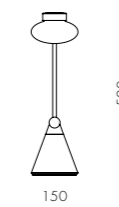

CODE & MATERIALS
MN-TL110
Powder coated steel frame,
Glass shade

DIMENSIONS
W150 x D730 x H520mm