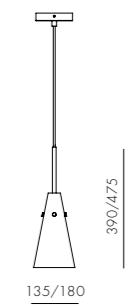

CODE & MATERIALS
YA-P120-S
YA-P120-M
Powder coated aluminium shade,
Brass plated stainless steel structure

DIMENSIONS
Φ135 x H390mm
Φ180 x H475mm