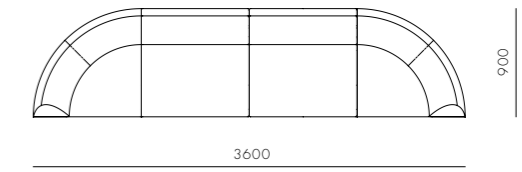

CODE & MATERIALS
Infinity Straight x 2,
Infinity End L / R

DIMENSIONS
W3600 x D900mm