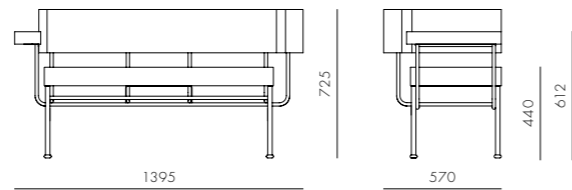

Cotton Club Lounge Chair (1988)

CODE & MATERIALS

CF-S111
Steel black powder coat
matt, Upholstery

DIMENSIONS

W730 x D570 x H725mm
Seating height: 440mm

Cotton Club Lounge Chair Two Seater (1988)

CODE & MATERIALS
CF-S121
Steel black powder coat matt, Upholstery

DIMENSIONS
W1395 x D570 x H725mm
Seating height: 440mm

Ran Library (1982)

CODE & MATERIALS
CF-SF110
Steel black powder coat matt, Wood veneer shelves

DIMENSIONS
W1120 x D455 x H2040mm

Crawford

by Tom Fereday