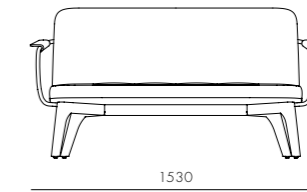

CODE & MATERIALS
UT-S121
Solid wood legs, Plywood panel, Steel hairline aged gold, Upholstery