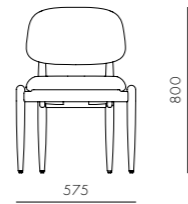

Slow Dining Chair

CODE & MATERIALS
Sl-S211
Solid wood frame, Upholstery

DIMENSIONS
W605 x D580 x H800mm
Seating height: 470mm

Slow Side Chair

CODE & MATERIALS
SL-S210
Solid wood frame, Upholstery

DIMENSIONS
W575 x D580 x H800mm
Seating height: 470mm