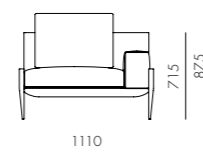

DIMENSIONS

W1110 x D940 x H715 (875) mm
Seating height: 435mm