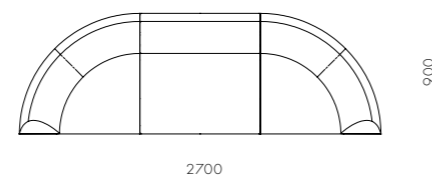

CODE & MATERIALS
Infinity Straight x 3

DIMENSIONS
W2700 x D900mm

Infinity Option 5

CODE & MATERIALS
Infinity Straight,
Infinity End L / R

DIMENSIONS
W2700 x D900mm

Inter

by Neri&Hu

The Inter collection harness the inherent beauty of simple materials, blending them into pieces that seamlessly balance sculpture and furniture, art, and function. The interplay of vertical and horizontal elements defines each component's function, with deliberate dualistic contrasts—wood versus metal, tube versus plank. This not only enriches visual appeal but also enhances the collection's versatility for a wide range of spaces.