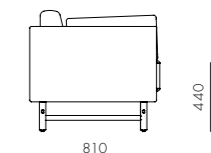

DIMENSIONS
W820 x D810 x H755mm
Seating height: 440mm