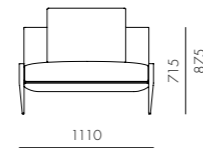

Float Sofa 1 Seater - 2 Arm

CODE & MATERIALS

FL-S413
Steel dark grey powder coat
matt frame, Upholstery

DIMENSIONS

W1110 x D940 x H715 (875) mm
Seating height: 435mm

Float Sofa 2 Seater - Armless

CODE & MATERIALS

FL-S421
Steel dark grey powder coat
matt frame, Upholstery

DIMENSIONS

W1840 x D940 x H715 (875) mm
Seating height: 435mm

Float Sofa 1 Seater - Armless

CODE & MATERIALS

FL-S411
Steel dark grey powder coat
matt frame, Upholstery

DIMENSIONS

W1110 x D940 x H715 (875) mm
Seating height: 435mm

Float Sofa 2 Seater - 1 Arm

CODE & MATERIALS

FL-S422
Steel dark grey powder coat
matt frame, Upholstery

DIMENSIONS

W1840 x D940 x H715 (875) mm
Seating height: 435mm