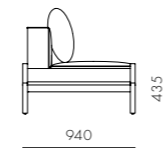

DIMENSIONS

W1110 x D940 x H715 (875) mm
Seating height: 435mm