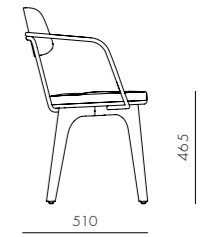

CODE & MATERIALS
UT-S211-UP
Solid wood legs, Plywood panel, Steel hairline aged gold, Upholstery

DIMENSIONS
W535 x D510 x H810mm
Seating height: 465mm