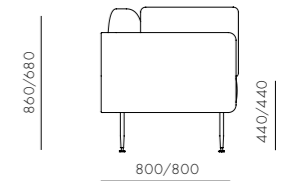

DIMENSIONS

W1940 x D800 x H860mm
W1940 x D800 x H860mm
Seating height: 440/440mm