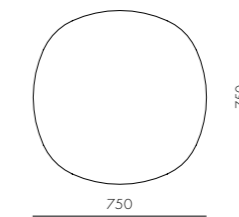

DIMENSIONS

W1620 x D800 x H820mm
Seating height: 430mm

Blink Coffee Table - Wood Top

CODE & MATERIALS

BL-T210-1080-VD
Wood veneer top, Steel black
powder coat sand brust

DIMENSIONS

W1080 x D1080 x H380mm

Blink Sofa Three Seater 2.0

DIMENSIONS

W600 x D600 x H430mm

Blink Café Table - Wood Top

CODE & MATERIALS

BL-T310-750-VD
Wood veneer top, Steel black
powder coat sand brust

DIMENSIONS

W750 x D750 x H720mm

Blink Café Table - Stone Top