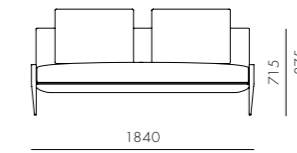

DIMENSIONS

W1840 x D940 x H715 (875) mm
Seating height: 435mm