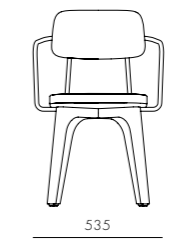

DIMENSIONS
 W420 x D510 x H810mm
 Seating height: 465mm

Utility Armchair V

CODE & MATERIALS
 UT-S211-WD
 Solid wood legs, Plywood panel, Steel hairline aged gold, Upholstery

DIMENSIONS
 W535 x D510 x H810mm
 Seating height: 465mm