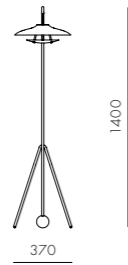

CODE & MATERIALS
HA-F110
Powder coated steel shade,
Brass plated stainless steel structure