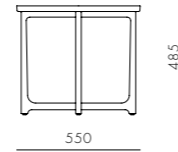

Lyrical Small Side Table

CODE & MATERIALS
 LY-T110-450
 Solid wood legs,
 Wood veneer top

DIMENSIONS
 Φ450 x H285mm

Lyrical High Side Table

CODE & MATERIALS
LY-T110-550
Solid wood legs,
Wood veneer top

DIMENSIONS
Φ550 x H485mm