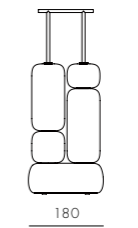

DIMENSIONS
W180 x D100 x H500mm

Space Invaders Hoba Side Table

CODE & MATERIALS
SI-T110
Wood base and top,
Murano glass shade

DIMENSIONS
Φ300 x H400mm

Kaali - Matt

CODE & MATERIALS
SI-TR120-M
MDF matt lacquered top+MDF
high glossy lacquered base