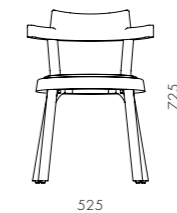

DIMENSIONS

W525 x D510 x H725mm
Seating height: 455mm