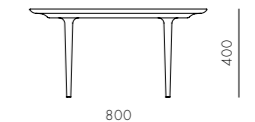

DIMENSIONS

W800 x D800 x H400mm