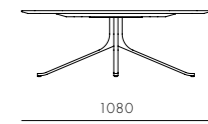

DIMENSIONS

W1620 x D800 x H820mm
Seating height: 430mm

Blink Coffee Table - Wood Top

CODE & MATERIALS

BL-T210-1080-VD
Wood veneer top, Steel black
powder coat sand brust

DIMENSIONS

W1080 x D1080 x H380mm

Blink Sofa Three Seater 2.0

CODE & MATERIALS

BL-S430-R2
Stainless steel hairline gold,
Steel black powder coat
sand brust, Upholstery

DIMENSIONS

W2100 x D800 x H820mm
Seating height: 430mm

Blink Coffee Table - Stone Top

CODE & MATERIALS

BL-T210-1080-ST
Stone top in glass paint
surface, Steel black powder
coat sand brust

DIMENSIONS

W1080 x D1080 x H380mm

Blink Side Table - Wood Top

CODE & MATERIALS

BL-T110-600-VD
Wood veneer top, Steel black
powder coat sand brust