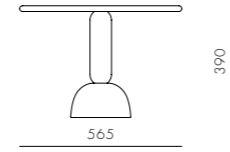

DIMENSIONS
Φ565 x H390 mm

Taiko Side Table C645

CODE & MATERIALS
TK-T110-645
Terrazzo, Steel black
powder coat matt

DIMENSIONS
Φ645 x H330 mm

Taylor

by Yabu Pushenberg

Modernity reigns in the Taylor collection. Beginning with a sleekly profiled wood frame that cradles sporty upholstery on the seat and back, this chameleon-like chair effortlessly evolved into sofas and tables to round out the collection. Taylor's unwillingness to conform to a specific genre, sits well in any style of interior.