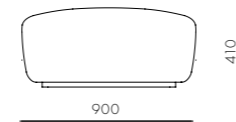

Infinity Backless

CODE & MATERIALS
IF-S430
Solid wood and plywood
frame, Upholstery

DIMENSIONS
W900 x D900 x H410mm
Seating height: 410mm