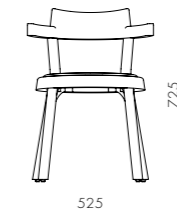

DIMENSIONS

W525 x D510 x H725mm
Seating height: 455mm

Ori Dining Armchair

CODE & MATERIALS

OR-S211
Steel black powder coat matt,
Wood veneer seat & back

DIMENSIONS

W585 x D513 x H770mm
Seating height: 445mm