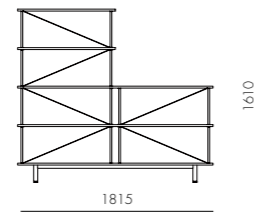

CODE & MATERIALS

SE-SF132-L
SE-SF132-R
Steel black powder coat matt,
Wood veneer shelves