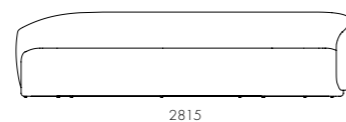

Taylor Valet

CODE & MATERIALS
TA-V110
Solid wood frame, Wood veneer top

DIMENSIONS
W425 x D435 x H1090mm

Taylor Sofa

CODE & MATERIALS
TA-S420
Solid wood plywood frame, Upholstery

DIMENSIONS
W2815 x D1290 x H700mm
Seating height:400mm