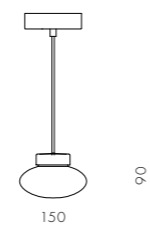

CODE & MATERIALS
MN-P110-S
Powder coated steel frame,
Glass shade

DIMENSIONS
Φ150 x H90mm