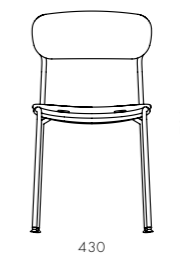

CODE & MATERIALS
ST-S210
Steel black powder coat matt, Wood veneer seat & back

DIMENSIONS
W430 x D510 x H780mm
Seating height: 445mm