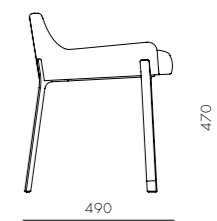

DIMENSIONS

W390 x D417 x H657mm
Seating height: 505mm

Blink

by Yabu Pushelberg

Compact in profile and scale, this light, playful and sculptural collection lends itself to both residential and commercial applications.

Blink Dining Chair

CODE & MATERIALS

BL-S210
Stainless steel hairline gold,
Steel black powder coat
sand brust, Upholstery

DIMENSIONS

W545 x D515 x H690mm
Seating height: 480mm

Blink Vanity Stool SH470

CODE & MATERIALS

BL-S610-470
Stainless steel hairline gold,
Steel black powder coat
sand brust, Upholstery

DIMENSIONS

W515 x D490 x H590mm
Seating height: 470mm

Blink Counter Stool SH610

CODE & MATERIALS

BL-S610-610
Stainless steel hairline gold,
Steel black powder coat
sand brust, Upholstery

DIMENSIONS

W515 x D495 x H725mm
Seating height: 610mm

Blink Bar Stool SH750

CODE & MATERIALS

BL-S610-750
Stainless steel hairline gold,
Steel black powder coat
sand brust, Upholstery

DIMENSIONS

W515 x D510 x H865mm
Seating height: 750mm