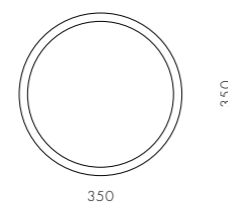

DIMENSIONS
Φ285 x H56mm

COLOR
● ● ●

Lonar D350

CODE & MATERIALS
SI-TR110-L
MDF matt lacquered

DIMENSIONS
Φ350 x H56mm

COLOR
● ● ●

Arita

by Neri&Hu