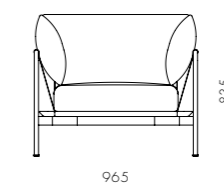

CODE & MATERIALS
CR-S111-R2
Wood veneer base, Steel black powder coat matt, Upholstery