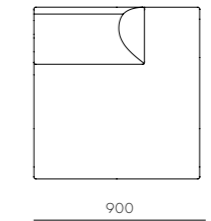

DIMENSIONS
W930 x D930 x H760mm
Seating height: 410mm

Infinity Arm L

CODE & MATERIALS
IF-S450-L
Solid wood and plywood
frame, Upholstery

DIMENSIONS
W900 x D900 x H760mm
Seating height: 410mm

Infinity Backless

CODE & MATERIALS
IF-S430
Solid wood and plywood
frame, Upholstery

DIMENSIONS
W900 x D900 x H410mm
Seating height: 410mm

Infinity Arm R

CODE & MATERIALS
IF-S450-R
Solid wood and plywood
frame, Upholstery

DIMENSIONS
W900 x D900 x H760mm
Seating height: 410mm