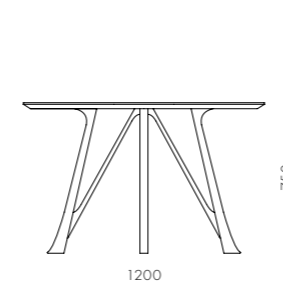

Stay Dining Chair

CODE & MATERIALS
SA-S210
Solid wood

DIMENSIONS
W500 x D560 x H810 mm
Seating height: 450mm

Stay Dining Table

CODE & MATERIALS
SA-T410
Solid wood, Steel black powder coat matt

DIMENSIONS
Φ1200 x H750 mm