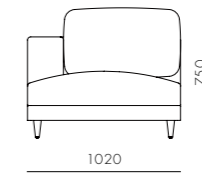

Atelier Small Chaise Lounge L / R-Leg

CODE & MATERIALS
AT-S461-L
AT-S461-R
Solid wood and plywood frame,
Upholstery

DIMENSIONS
W1020 x D1420 x H750mm
Seating height: 395mm