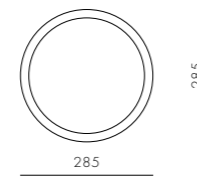

Lonar D285

CODE & MATERIALS
SI-TR110-S
MDF matt lacquered

DIMENSIONS
Φ285 x H56mm

COLOR
● ● ●