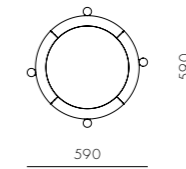

CODE & MATERIALS
SL-T230
Solid wood frame, Wood
vener top, Stainless steel
oil rubbed copper

DIMENSIONS
Φ590 x H570mm