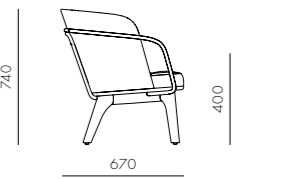

DIMENSIONS
W1465 x D670 x H740mm
Seating height: 400mm