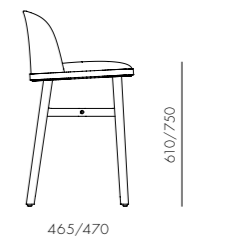

Bund Dining Chair

CODE & MATERIALS

BU-S210
Stainless steel hairline aged gold,
Solid wood frame, Upholstered
moulded foam frame, Upholstered seat

DIMENSIONS

W500 x D590 x H810mm
Seating height: 450mm

Bund Lounge Chair

CODE & MATERIALS

BU-S111
Stainless steel hairline aged gold,
Solid wood frame, Upholstered
moulded foam frame, Upholstered seat

DIMENSIONS

W630 x D870 x H815mm
Seating height: 390mm

Bund Bar Chair SH610 / SH750

CODE & MATERIALS

BU-S310-610
BU-S310-750
Stainless steel hairline aged gold, Solid
wood frame, Upholstered moulded
foam frame, Upholstered seat

DIMENSIONS

W425 x D465 x H825mm
W450 x D470 x H965mm
Seating height: 610/750mm