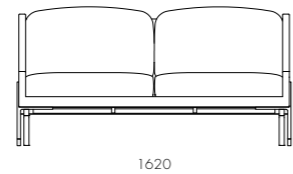

DIMENSIONS

W515 x D495 x H725mm
Seating height: 610mm

Blink Bar Stool SH750

CODE & MATERIALS

BL-S610-750
Stainless steel hairline gold,
Steel black powder coat
sand brust, Upholstery

DIMENSIONS

W515 x D510 x H865mm
Seating height: 750mm

Blink Lounge Chair

CODE & MATERIALS

BL-S410
Stainless steel hairline gold,
Steel black powder coat
sand brust, Upholstery

DIMENSIONS

W695 x D800 x H820mm
Seating height: 430mm

Blink Side Table - Stone Top

CODE & MATERIALS

BL-T110-600-ST
Stone top in glass paint
surface, Steel black powder
coat sand brust

DIMENSIONS

W600 x D600 x H430mm

Blink Sofa Two Seater

CODE & MATERIALS

BL-S420
Stainless steel hairline gold,
Steel black powder coat
sand brust, Upholstery

DIMENSIONS

W1620 x D800 x H820mm
Seating height: 430mm

Blink Coffee Table - Wood Top

CODE & MATERIALS

BL-T210-1080-VD
Wood veneer top, Steel black
powder coat sand brust

DIMENSIONS

W1080 x D1080 x H380mm

Blink Sofa Three Seater 2.0