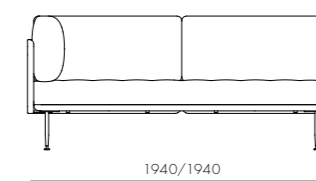

Utility Bar Chair SH610 / SH760

CODE & MATERIALS

UT-S310-610
UT-S310-760
Solid wood legs, Plywood panel, Steel hairline aged gold, Upholstery

DIMENSIONS

W370 x D445 x H925mm
W390 x D455 x H1075mm
Seating height: 610/760mm

Utility Sofa 1 Side L

CODE & MATERIALS

UT-S410
Wood veneer base, Stainless steel hairline aged gold / steel black powder coat matt, Upholstery

DIMENSIONS

W1900 x D800 x H860mm
Seating height: 440mm

Utility Café Table H900 / H1050

CODE & MATERIALS

UT-T310-900
UT-T310-1050
Solid wood legs, Steel hairline aged gold, Wood veneer top

DIMENSIONS

W640 x D640 x H900mm (Φ630)
W665 x D665 x H1050mm (Φ630)

Utility Sofa 2 Sides S-L / S-R

CODE & MATERIALS

UT-S421-L
UT-S421-R
Wood veneer base, Stainless steel hairline aged gold / steel black powder coat matt, Upholstery

DIMENSIONS

W990 x D800 x H860mm
W990 x D800 x H860mm
Seating height: 440/440mm

Utility Dining Table W1800 / W2100

CODE & MATERIALS

UT-T410-1800
UT-T410-2100
Solid wood legs and drawers*, Steel hairline aged gold, Wood veneer top

DIMENSIONS

W1800 x D900 x H750mm
W2100 x D900 x H750mm

*Only W2100 version has drawer.

Utility Sofa 2 Sides L-L / L-R

CODE & MATERIALS

UT-S420-L
UT-S420-R
Wood veneer base, Stainless steel hairline aged gold / steel black powder coat matt, Upholstery

DIMENSIONS

W1940 x D800 x H860mm
W1940 x D800 x H860mm
Seating height: 440/440mm

Utility Sofa 1 Side S

CODE & MATERIALS

UT-S411
Wood veneer base, Stainless steel hairline aged gold / steel black powder coat matt, Upholstery

DIMENSIONS

W950 x D800 x H860mm
Seating height: 440mm

Utility Sofa 3 Sides S

CODE & MATERIALS

UT-S431
Wood veneer base, Stainless steel hairline aged gold / steel black powder coat matt, Upholstery

DIMENSIONS

W1030 x D800 x H860mm
Seating height: 440mm