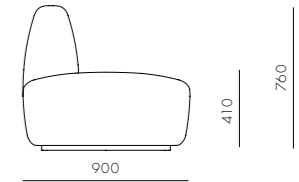

Infinity Arm L

CODE & MATERIALS
IF-S450-L
Solid wood and plywood
frame, Upholstery

DIMENSIONS
W900 x D900 x H760mm
Seating height: 410mm