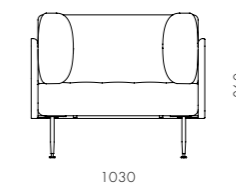

DIMENSIONS

W950 x D800 x H860mm
Seating height: 440mm

Utility Sofa 3 Sides S

CODE & MATERIALS

UT-S431
Wood veneer base, Stainless steel hairline aged gold / steel black powder coat matt, Upholstery

DIMENSIONS