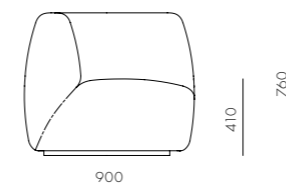

Infinity End R

CODE & MATERIALS
IF-S440-R
Solid wood and plywood
frame, Upholstery

DIMENSIONS
W900 x D900 x H760mm
Seating height: 410mm