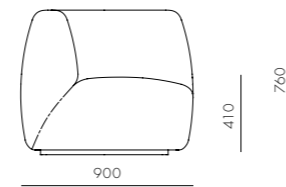

Infinity End L

CODE & MATERIALS
IF-S440-L
Solid wood and plywood
frame, Upholstery

DIMENSIONS
W900 x D900 x H760mm
Seating height: 410mm