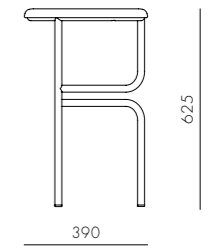

DIMENSIONS
W500 x D555 x H760mm
Seating height: 455mm

Aya Dining Table W2400

CODE & MATERIALS
AY-T410-2400
Solid wood frame, Wood veneer top, Blackened stainless steel

DIMENSIONS
W2400 x D900 x H735mm

Blend

by Nendo

A three-legged bar stool with three crossbars was the base design, but as two of the crossbars melt away in the middle, the bars, initially tasked with horizontally connecting the legs, instead turn perpendicular to support the seat and a leg. A lone crossbar remains, acting as a footrest.

Blend Stool High

CODE & MATERIALS

BD-S610-H
Steel black powder coat matt frame, Solid wood seat

DIMENSIONS

Φ390 x H625mm
Seating height: 625mm

Blend Stool U

CODE & MATERIALS

BD-S620-UP
Steel black powder coat matt frame, Upholstered seat

DIMENSIONS

Φ390 x H505mm
Seating height: 505mm

Blend Chair W

CODE & MATERIALS

BD-S210-WD
Steel black powder coat matt frame, Solid wood seat

DIMENSIONS

W390 x D417 x H657 mm
Seating height: 455mm

Blend Stool W