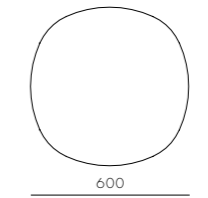

DIMENSIONS

W600 x D600 x H430mm