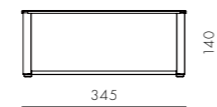

Seiton Box Small

CODE & MATERIALS
SE-B120-S
Aluminium frame, steel black powder coat matt cap, cardboard with fabric cover

DIMENSIONS
W280 x D345 x H140mm

COLOR
● ● ●