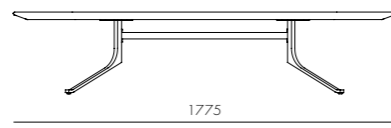

Blink Oval Coffee Table - Wood Top

CODE & MATERIALS
BL-T220-1775-WD
Wood veneer top, Steel black powder coat sand brust

DIMENSIONS
W1775 x D600 x H380mm