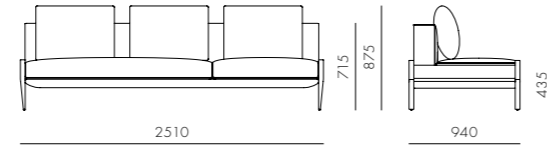

FL-S423
Steel dark grey powder coat
matt frame, Upholstery

DIMENSIONS

W1840 x D940 x H715 (875) mm
Seating height: 435mm

Float Sofa 3 Seater - Armless

CODE & MATERIALS
FL-S431
Steel dark grey powder coat
matt frame, Upholstery

DIMENSIONS
W2510 x D940 x H715 (875) mm
Seating height: 435mm

Float Sofa Side Table Small

CODE & MATERIALS
FL-S400-A1
Steel dark grey powder coat
matt frame, Wood veneer top

DIMENSIONS
W845 x D160 x H152mm