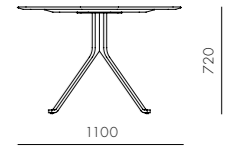

DIMENSIONS

W1620 x D800 x H820mm
Seating height: 430mm

Blink Coffee Table - Wood Top

CODE & MATERIALS

BL-T210-1080-VD
Wood veneer top, Steel black
powder coat sand brust

DIMENSIONS

W1080 x D1080 x H380mm

Blink Sofa Three Seater 2.0

DIMENSIONS

W600 x D600 x H430mm

Blink Café Table - Wood Top

CODE & MATERIALS

BL-T310-750-VD
Wood veneer top, Steel black
powder coat sand brust

DIMENSIONS

W750 x D750 x H720mm

Blink Café Table - Stone Top

DIMENSIONS
 W2125 x D1100 x H720mm

Blink Dining Table - Stone Top

CODE & MATERIALS
 BL-T410-1200-ST
 Stone top in gloss paint surface, Steel black powder coat sand brust

DIMENSIONS
 W1200 x D1200 x H720mm