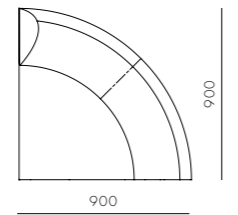

Infinity End L

CODE & MATERIALS
IF-S440-L
Solid wood and plywood
frame, Upholstery

DIMENSIONS
W900 x D900 x H760mm
Seating height: 410mm