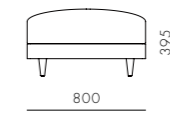

DIMENSIONS
W1020 x D1020 x H750mm
Seating height: 395mm

Atelier Small Chaise Lounge L / R-Skirt

CODE & MATERIALS
AT-S460-L
AT-S460-R
Solid wood and plywood frame,
Upholstery

DIMENSIONS
W1020 x D1420 x H750mm
Seating height: 395mm

Atelier Small Chaise Lounge L / R-Leg

CODE & MATERIALS
AT-S461-L
AT-S461-R
Solid wood and plywood frame,
Upholstery

DIMENSIONS
W1020 x D1420 x H750mm
Seating height: 395mm

Atelier Small Ottoman-Skirt

CODE & MATERIALS
AT-S520
Solid wood and plywood frame,
Upholstery

DIMENSIONS
W800 x D800 x H395mm
Seating height: 395mm

Atelier Small Ottoman-Leg

CODE & MATERIALS
AT-S521
Solid wood and plywood frame,
Upholstery

DIMENSIONS
W800 x D800 x H395mm
Seating height: 395mm

Atelier Small Center-Leg