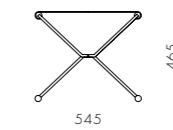

DIMENSIONS

W545 x D445 x H465mm
Seating height: 465mm