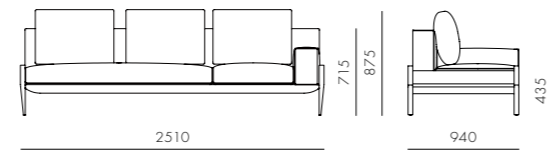

Float Sofa 3 Seater - 1 Arm

CODE & MATERIALS
FL-S432
Steel dark grey powder coat
matt frame, Upholstery

DIMENSIONS
W2510 x D940 x H715 (875) mm
Seating height: 435mm