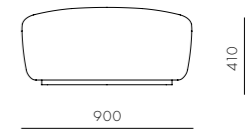

Infinity Ottoman

CODE & MATERIALS
IF-S510
Solid wood and plywood
frame, Upholstery

DIMENSIONS
W900 x D900 x H410mm
Seating height: 410mm