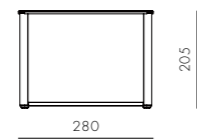

DIMENSIONS
W1815 x D450 x H540mm

Seiton Box Large

CODE & MATERIALS
SE-B120-L
Aluminium frame, steel black powder coat matt cap, cardboard with fabric cover

DIMENSIONS
W280 x D345 x H205mm

COLOR
● ● ●

Seiton Box Small