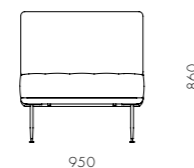

W1940 x D800 x H860mm
W1940 x D800 x H860mm
Seating height: 440/440mm

Utility Sofa 1 Side S

CODE & MATERIALS

UT-S411
Wood veneer base, Stainless steel hairline aged gold / steel black powder coat matt, Upholstery