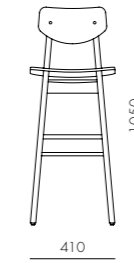

CODE & MATERIALS
RI-S310-WD
Solid wood frame, Upholstery,
Stainless steel hairline brass