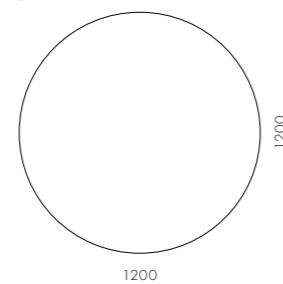

CODE & MATERIALS
SA-T410
Solid wood, Steel black powder coat matt

DIMENSIONS
Φ1200 x H750 mm