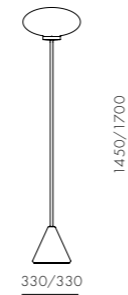

DIMENSIONS
W195 x D890 x H1195mm

Mūn Floor Lamp 145 / 170

CODE & MATERIALS
MN-F120-L
MN-F120-H
Powder coated steel frame,
Glass shade

DIMENSIONS
Φ330 x H1450mm
Φ330 x H1700mm

Mūn Rechargeable Lantern Floor Stand