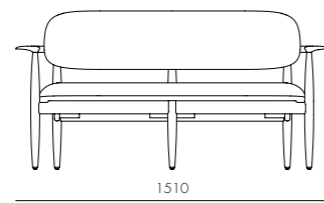

Slow Oval Coffee Table

CODE & MATERIALS
SL-T220
Solid wood frame,
Wood veneer top

DIMENSIONS
W1400 x D800 x H435mm

Slow Lounge Chair Two Seater

CODE & MATERIALS
SL-S121
Solid wood frame, Upholstery

DIMENSIONS
W1510 x D680 x H765mm
Seating height: 420mm