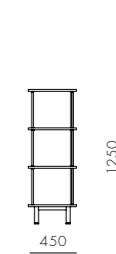

DIMENSIONS

W1815 x D450 x H1250mm