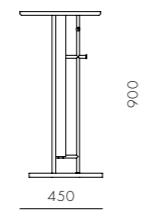

DIMENSIONS

W450 x D250 x H900mm

Inter Coat Hanger

CODE & MATERIALS

IT-V110
Solid wood frame, Stainless steel oil rubbed copper, Steel black powder coat matt

DIMENSIONS

W470 x D290 x H1800mm

James