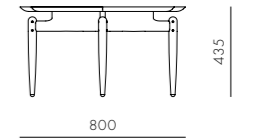

CODE & MATERIALS
SL-T210-800
Solid wood frame,
Wood veneer top

DIMENSIONS
Φ800 x H435mm