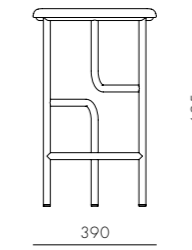

DIMENSIONS
W500 x D555 x H760mm
Seating height: 455mm

Aya Dining Table W2400

CODE & MATERIALS
AY-T410-2400
Solid wood frame, Wood veneer top, Blackened stainless steel

DIMENSIONS
W2400 x D900 x H735mm

Blend

Blend Stool High

CODE & MATERIALS

BD-S610-H
Steel black powder coat matt frame, Solid wood seat

DIMENSIONS

Φ390 x H625mm
Seating height: 625mm

Blend Stool U

CODE & MATERIALS

BD-S620-UP
Steel black powder coat matt frame, Upholstered seat

DIMENSIONS

Φ390 x H505mm
Seating height: 505mm

Blend Chair W

CODE & MATERIALS

BD-S210-WD
Steel black powder coat matt frame, Solid wood seat

DIMENSIONS

W390 x D417 x H657 mm
Seating height: 455mm

Blend Stool W