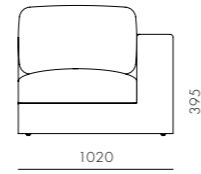

CODE & MATERIALS
AT-S511
Solid wood and plywood frame,
Upholstery

DIMENSIONS
W1000 x D1000 x H425mm
Seating height: 425mm

Atelier Center-Leg

CODE & MATERIALS
AT-S411
Solid wood and plywood frame,
Upholstery

DIMENSIONS
W1000 x D1280 x H780mm
Seating height: 425mm

Atelier Small Center-Skirt

CODE & MATERIALS
AT-S440
Solid wood and plywood frame,
Upholstery

DIMENSIONS
W800 x D1020 x H750mm
Seating height: 395mm

Atelier Small Corner-Skirt

CODE & MATERIALS
AT-S450
Solid wood and plywood frame,
Upholstery

DIMENSIONS
W1020 x D1020 x H750mm
Seating height: 395mm

Atelier Small Corner-Leg

CODE & MATERIALS
AT-S451
Solid wood and plywood frame,
Upholstery

DIMENSIONS
W1020 x D1020 x H750mm
Seating height: 395mm

Atelier Small Chaise Lounge L / R-Skirt

CODE & MATERIALS
AT-S460-L
AT-S460-R
Solid wood and plywood frame,
Upholstery

DIMENSIONS
W1020 x D1420 x H750mm
Seating height: 395mm