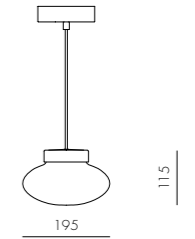

CODE & MATERIALS
MN-P110-M
Powder coated steel frame,
Glass shade

DIMENSIONS
Φ195 x H115mm