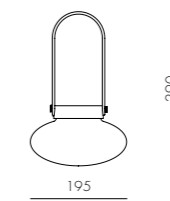

CODE & MATERIALS
MN-R110
Powder coated steel frame,
Silicone handle, Glass shade

DIMENSIONS
Φ195 x H290mm