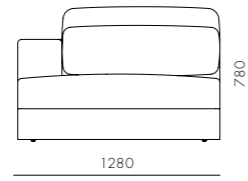

Atelier Center-Skirt

CODE & MATERIALS
AT-S410
Solid wood and plywood frame, Upholstery

DIMENSIONS
W1000 x D1280 x H780mm
Seating height: 425mm

Atelier Corner-Skirt

CODE & MATERIALS
AT-S420
Solid wood and plywood frame,
Upholstery

DIMENSIONS
W1280 x D1280 x H780mm
Seating height: 425mm

Atelier Corner-Leg

CODE & MATERIALS
AT-S421
Solid wood and plywood frame,
Upholstery

DIMENSIONS
W1280 x D1280 x H780mm
Seating height: 425mm

Atelier Chaise Lounge L / R-Skirt

CODE & MATERIALS
AT-S430-L
AT-S430-R
Solid wood and plywood frame,
Upholstery

DIMENSIONS
W1280 x D1780 x H780mm
Seating height: 425mm

Atelier Chaise Lounge L / R-Leg

CODE & MATERIALS
AT-S431-L
AT-S431-R
Solid wood and plywood frame,
Upholstery

DIMENSIONS
W1280 x D1780 x H780mm
Seating height: 425mm

Atelier Ottoman-Skirt

CODE & MATERIALS
AT-S510
Solid wood and plywood frame,
Upholstery

DIMENSIONS
W1000 x D1000 x H425mm
Seating height: 425mm

Atelier Ottoman-Leg