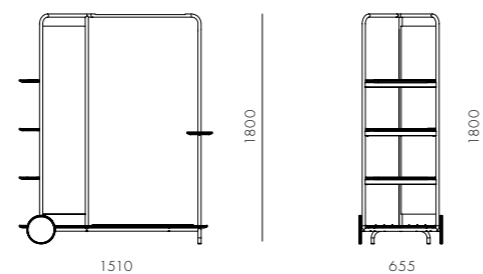

DIMENSIONS

W1510 x D655 x H1800mm