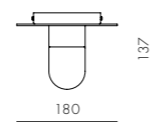

Everyday Ceiling/Wall Lamp

CODE & MATERIALS

ED-C110
Powder coated aluminum frame/
plated aluminum, Glass shade

DIMENSIONS

Φ180 x H137mm

COLOR

* Outdoor version in black color is available for project orders. MOQ - 300 units.