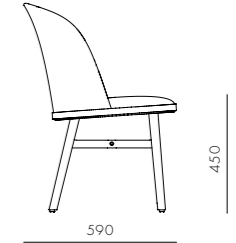

Bund Dining Chair

CODE & MATERIALS

BU-S210
Stainless steel hairline aged gold,
Solid wood frame, Upholstered
moulded foam frame, Upholstered seat

DIMENSIONS

W500 x D590 x H810mm
Seating height: 450mm

Bund Lounge Chair

CODE & MATERIALS

BU-S111
Stainless steel hairline aged gold,
Solid wood frame, Upholstered
moulded foam frame, Upholstered seat

DIMENSIONS

W630 x D870 x H815mm
Seating height: 390mm

Bund Bar Chair SH610 / SH750