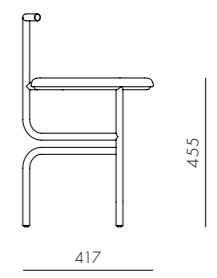

DIMENSIONS
W500 x D555 x H760mm
Seating height: 455mm

Aya Dining Table W2400

CODE & MATERIALS
AY-T410-2400
Solid wood frame, Wood veneer top, Blackened stainless steel

DIMENSIONS
W2400 x D900 x H735mm

Blend

Blend Stool High

CODE & MATERIALS

BD-S610-H
Steel black powder coat matt frame, Solid wood seat

DIMENSIONS

Φ390 x H625mm
Seating height: 625mm

Blend Stool U

CODE & MATERIALS

BD-S620-UP
Steel black powder coat matt frame, Upholstered seat

DIMENSIONS

Φ390 x H505mm
Seating height: 505mm

Blend Chair W

CODE & MATERIALS

BD-S210-WD
Steel black powder coat matt frame, Solid wood seat

DIMENSIONS

W390 x D417 x H657 mm
Seating height: 455mm

Blend Stool W

CODE & MATERIALS

BD-S620-WD
Steel black powder coat matt frame, Solid wood seat

DIMENSIONS

Φ390 x H455mm
Seating height: 455mm

Blend Chair U

CODE & MATERIALS

BD-S210-UP
Steel black powder coat matt frame, Upholstered seat