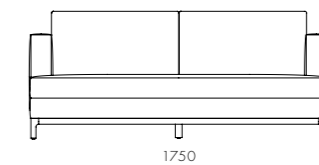

CODE & MATERIALS
PA-S220-AL2
Solid wood frame,
Cane, Aluminum alloy

DIMENSIONS
W525 x D510 x H725mm
Seating height: 445mm

Qi Sofa Two Seater

CODE & MATERIALS
QI-S420
Solid wood base, upholstery

DIMENSIONS
W1750 x D1000 x H755mm
Seating height: 385mm