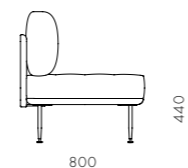

DIMENSIONS

W950 x D800 x H860mm
Seating height: 440mm