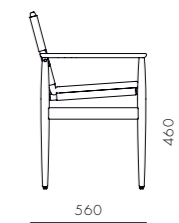

CODE & MATERIALS
JN-S211-LE
Solid wood frame, Upholstery,
Stainless steel oil rubbed copper

DIMENSIONS
W620 x D560 x H850mm
Seating height: 460mm