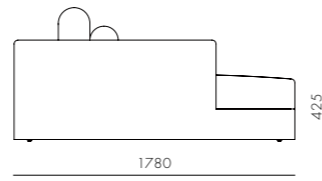

Atelier Center-Skirt

CODE & MATERIALS
AT-S410
Solid wood and plywood frame, Upholstery

DIMENSIONS
W1000 x D1280 x H780mm
Seating height: 425mm

Atelier Corner-Skirt

CODE & MATERIALS
AT-S420
Solid wood and plywood frame,
Upholstery

DIMENSIONS
W1280 x D1280 x H780mm
Seating height: 425mm

Atelier Corner-Leg

CODE & MATERIALS
AT-S421
Solid wood and plywood frame,
Upholstery

DIMENSIONS
W1280 x D1280 x H780mm
Seating height: 425mm

Atelier Chaise Lounge L / R-Skirt

CODE & MATERIALS
AT-S430-L
AT-S430-R
Solid wood and plywood frame,
Upholstery

DIMENSIONS
W1280 x D1780 x H780mm
Seating height: 425mm

Atelier Chaise Lounge L / R-Leg

CODE & MATERIALS
AT-S431-L
AT-S431-R
Solid wood and plywood frame,
Upholstery