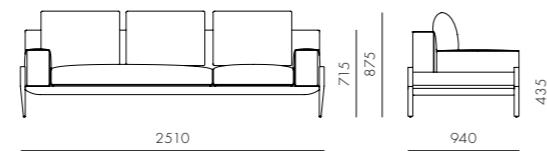

DIMENSIONS
W2510 x D940 x H715 (875) mm
Seating height: 435mm

Float Sofa Side Table Small

CODE & MATERIALS
FL-S400-A1
Steel dark grey powder coat
matt frame, Wood veneer top

DIMENSIONS
W845 x D160 x H152mm

Float Sofa 3 Seater - 1 Arm

CODE & MATERIALS
FL-S432
Steel dark grey powder coat
matt frame, Upholstery

DIMENSIONS
W2510 x D940 x H715 (875) mm
Seating height: 435mm

Float Sofa Side Table Large

CODE & MATERIALS
FL-S400-A2
Steel dark grey powder coat
matt frame, Wood veneer top

DIMENSIONS
W845 x D390 x H152mm

Float Sofa 3 Seater - 2 Arm

CODE & MATERIALS
FL-S433
Steel dark grey powder coat
matt frame, Upholstery

DIMENSIONS
W2510 x D940 x H715 (875) mm
Seating height: 435mm

Float Sofa Headrest Small