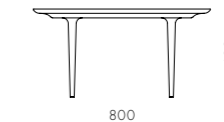

CODE & MATERIALS

LN-S221-L
Solid wood legs,
Upholstered moulded foam frame,
Upholstered cushion

DIMENSIONS

W630 x D570 x H840mm
Seating height: 470mm

Lunar Coffee Table S800

CODE & MATERIALS

LN-T220-800
Solid wood legs,
Wood veneer top