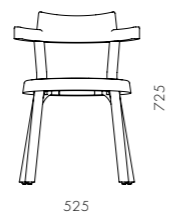

CODE & MATERIALS
PA-S220-AL2
Solid wood frame,
Cane, Aluminum alloy