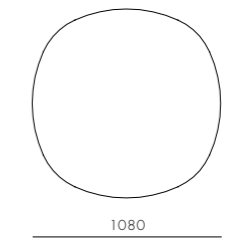

DIMENSIONS

W1080 x D1080 x H380mm