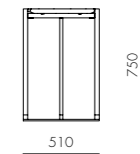

Blink Console

CODE & MATERIALS
BL-T710
Wood veneer top, Stainless steel hairline gold, Steel black powder coat sand brust

DIMENSIONS
W1340 x D510 x H750mm