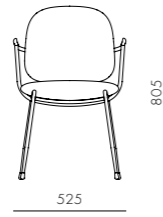

DIMENSIONS

W475 x D555 x H805mm
Seating height: 460mm

Industry Dining Armchair

CODE & MATERIALS
 IN-S211
 Steel black powder coat
 matt, Polypropylene seat
 and back, Upholstery

DIMENSIONS
 W525 x D555 x H805mm
 Seating height: 460mm

Industry Lounge Chair

CODE & MATERIALS
 IN-S111
 Steel black powder coat
 matt, Polypropylene seat
 and back, Upholstery

DIMENSIONS
 W575 x D695 x H795mm
 Seating height: 450mm

Industry Bar Chair SH610 / SH750