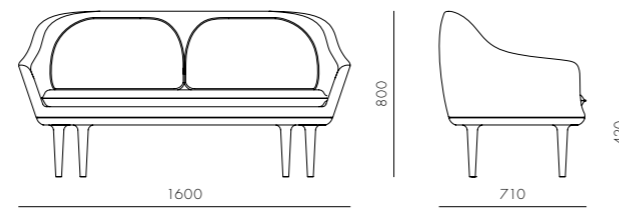

Lunar Sofa

CODE & MATERIALS
LN-S411
Solid wood legs,
Upholstered moulded foam frame,
Upholstered cushion

DIMENSIONS
W1600 x D710 x H800mm
Seating height: 420mm