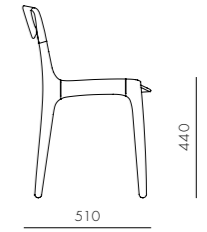

DIMENSIONS
W505 x D525 x H755mm
Seating height: 460mm

Church Chair (1956)

CODE & MATERIALS
VW-S240
Solid wood frame,
Paper cord seat

DIMENSIONS
W520 x D510 x H765mm
Seating height: 440mm

Triangle Chair (1952)