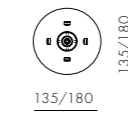

CODE & MATERIALS
YA-P120-S
YA-P120-M
Powder coated aluminium shade,
Brass plated stainless steel structure