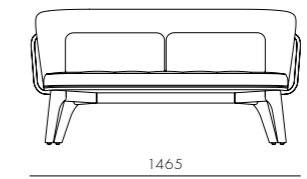

CODE & MATERIALS
UT-S121-F
Solid wood legs, Veneer plywood panel, Steel hairline aged gold, Upholstery