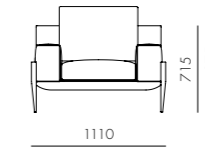

Float Sofa 1 Seater - 2 Arm

CODE & MATERIALS

FL-S413
Steel dark grey powder coat
matt frame, Upholstery

DIMENSIONS

W1110 x D940 x H715 (875) mm
Seating height: 435mm

Float Sofa 2 Seater - Armless

CODE & MATERIALS