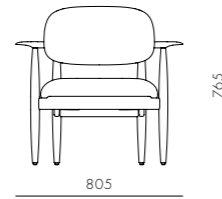

Slow Coffee Table

CODE & MATERIALS
SL-T210-800
Solid wood frame,
Wood veneer top

DIMENSIONS
Φ800 x H435mm

Slow Lounge Chair

CODE & MATERIALS
SL-S111
Solid wood frame, Upholstery

DIMENSIONS
W805 x D670 x H765mm
Seating height: 420mm