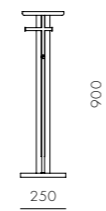

DIMENSIONS

W450 x D250 x H900mm

Inter Coat Hanger

CODE & MATERIALS

IT-V110
Solid wood frame, Stainless steel oil rubbed copper, Steel black powder coat matt

DIMENSIONS

W470 x D290 x H1800mm

James