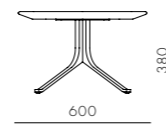

Blink Oval Coffee Table - Wood Top

CODE & MATERIALS
BL-T220-1775-WD
Wood veneer top, Steel black powder coat sand brust

DIMENSIONS
W1775 x D600 x H380mm