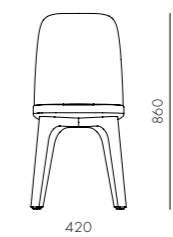

CODE & MATERIALS
UT-S220
Solid wood legs, Plywood panel, Steel hairline aged gold, Upholstery

DIMENSIONS
W420 x D525 x H860mm
Seating height: 465mm