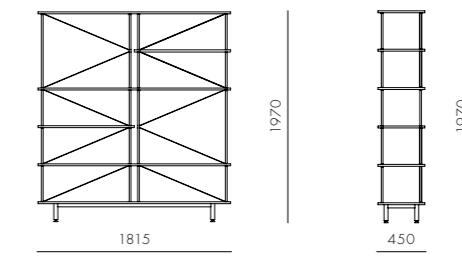

DIMENSIONS
W1815 x D450 x H1970mm

Seiton 4-2 L/R

CODE & MATERIALS
SE-SF142-L
SE-SF142-R
Steel black powder coat matt,
Wood veneer shelves

DIMENSIONS
W1815 x D450 x H1970mm

Seiton 4

CODE & MATERIALS
SE-SF140
Steel black powder coat matt,
Wood veneer shelves