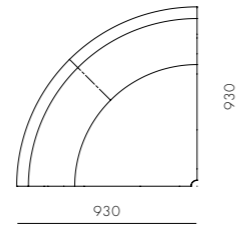

Infinity Corner

CODE & MATERIALS
IF-S420
Solid wood and plywood
frame, Upholstery

DIMENSIONS
W930 x D930 x H760mm
Seating height: 410mm