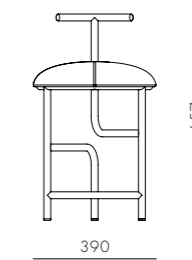

DIMENSIONS

Φ390 x H505mm
Seating height: 505mm

Blend Chair W

CODE & MATERIALS

BD-S210-WD
Steel black powder coat matt frame, Solid wood seat

DIMENSIONS

W390 x D417 x H657 mm
Seating height: 455mm

Blend Stool W

CODE & MATERIALS

BD-S620-WD
Steel black powder coat matt frame, Solid wood seat

DIMENSIONS

Φ390 x H455mm
Seating height: 455mm

Blend Chair U

CODE & MATERIALS

BD-S210-UP
Steel black powder coat matt frame, Upholstered seat

DIMENSIONS

W390 x D417 x H657mm
Seating height: 505mm

Blink

by Yabu Pushelberg

Compact in profile and scale, this light, playful and sculptural collection lends itself to both residential and commercial applications.