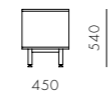

DIMENSIONS
W1815 x D450 x H540mm

Seiton Box Large

CODE & MATERIALS
SE-B120-L
Aluminium frame, steel black powder coat matt cap, cardboard with fabric cover

DIMENSIONS
W280 x D345 x H205mm

COLOR
● ● ●

Seiton Box Small