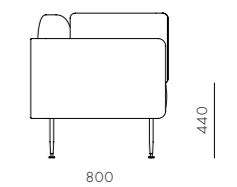

DIMENSIONS

W1030 x D800 x H860mm
Seating height: 440mm