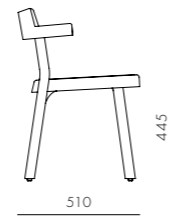

DIMENSIONS
W525 x D510 x H725mm
Seating height: 445mm