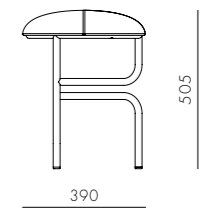

DIMENSIONS
W500 x D555 x H760mm
Seating height: 455mm

Aya Dining Table W2400

CODE & MATERIALS
AY-T410-2400
Solid wood frame, Wood veneer top, Blackened stainless steel

DIMENSIONS
W2400 x D900 x H735mm

Blend

Blend Stool High

CODE & MATERIALS

BD-S610-H
Steel black powder coat matt frame, Solid wood seat

DIMENSIONS

Φ390 x H625mm
Seating height: 625mm

Blend Stool U

CODE & MATERIALS

BD-S620-UP
Steel black powder coat matt frame, Upholstered seat

DIMENSIONS

Φ390 x H505mm
Seating height: 505mm

Blend Chair W

CODE & MATERIALS

BD-S210-WD
Steel black powder coat matt frame, Solid wood seat

DIMENSIONS

W390 x D417 x H657 mm
Seating height: 455mm

Blend Stool W