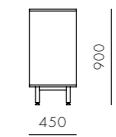

DIMENSIONS

W1815 x D450 x H900mm