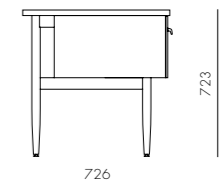

DIMENSIONS
W1265 x D726 x H 723mm

Risom Lounge Chair

CODE & MATERIALS
RI-S111
Solid wood frame, Upholstery

DIMENSIONS
W765 x D765 x H825mm
Seating height: 405mm

Risom Shelves

CODE & MATERIALS
RI-SF110
Solid wood legs, Wood
vener panels