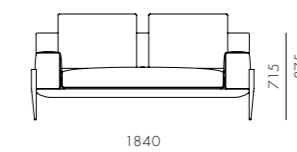

DIMENSIONS

W1840 x D940 x H715 (875) mm
Seating height: 435mm