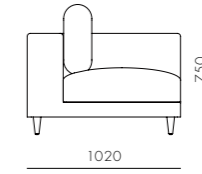

DIMENSIONS
W1000 x D1280 x H780mm
Seating height: 425mm

Atelier Small Center-Skirt

CODE & MATERIALS
AT-S440
Solid wood and plywood frame,
Upholstery

DIMENSIONS
W800 x D1020 x H750mm
Seating height: 395mm

Atelier Small Corner-Skirt

CODE & MATERIALS
AT-S450
Solid wood and plywood frame,
Upholstery

DIMENSIONS
W1020 x D1020 x H750mm
Seating height: 395mm

Atelier Small Corner-Leg

CODE & MATERIALS
AT-S451
Solid wood and plywood frame,
Upholstery

DIMENSIONS
W1020 x D1020 x H750mm
Seating height: 395mm

Atelier Small Chaise Lounge L / R-Skirt

CODE & MATERIALS
AT-S460-L
AT-S460-R
Solid wood and plywood frame,
Upholstery

DIMENSIONS
W1020 x D1420 x H750mm
Seating height: 395mm