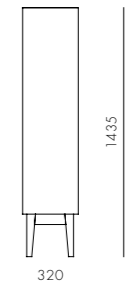

DIMENSIONS
W915 x D320 x H1435mm