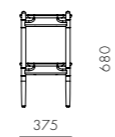

DIMENSIONS
W1200 x D375 x H680mm