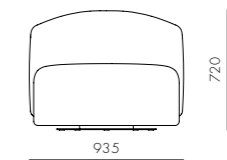

Taylor Sofa One Seater-Swivel

CODE & MATERIALS
TA-S411
Solid wood plywood frame, Upholstery, Steel automatic reset 180° turntable

DIMENSIONS
W935 x D665 x H720mm
Seating height:400mm