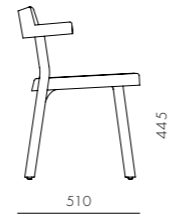

Pagoda Chair Cane - Wood Leg

CODE & MATERIALS
PA-S220-WD
Solid wood frame,
Cane, Aluminum alloy

DIMENSIONS
W525 x D510 x H725mm
Seating height: 445mm

Pagoda Chair Cane - Aluminum Leg Silver

CODE & MATERIALS
PA-S220-AL1
Solid wood frame,
Cane, Aluminum alloy