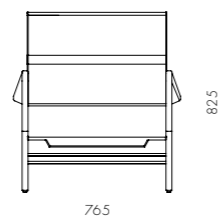

DIMENSIONS
W1265 x D726 x H 723mm

Risom Lounge Chair

CODE & MATERIALS
RI-S111
Solid wood frame, Upholstery

DIMENSIONS
W765 x D765 x H825mm
Seating height: 405mm

Risom Shelves

CODE & MATERIALS
RI-SF110
Solid wood legs, Wood
vener panels