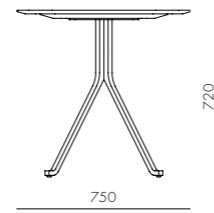

Blink Café Table - Stone Top

CODE & MATERIALS
BL-T310-750-ST
Stone top in gloss paint surface, Steel black powder coat sand brust

DIMENSIONS
W750 x D750 x H720mm