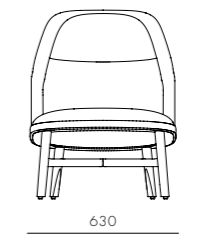

Bund Dining Chair

CODE & MATERIALS

BU-S210
Stainless steel hairline aged gold,
Solid wood frame, Upholstered
moulded foam frame, Upholstered seat

DIMENSIONS

W500 x D590 x H810mm
Seating height: 450mm

Bund Lounge Chair

CODE & MATERIALS

BU-S111
Stainless steel hairline aged gold,
Solid wood frame, Upholstered
moulded foam frame, Upholstered seat

DIMENSIONS

W630 x D870 x H815mm
Seating height: 390mm

Bund Bar Chair SH610 / SH750