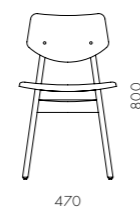

Risom C275 Chair

CODE & MATERIALS
RI-S220-WVD
Solid wood frame, Upholstery,
Stainless steel hairline brass

DIMENSIONS
W470 x D540 x H800mm
Seating height: 455mm