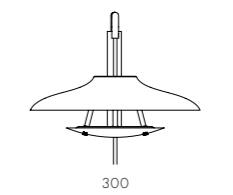

DIMENSIONS

W300 x D415 x H220mm