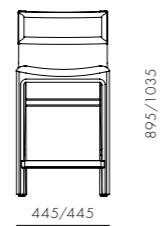

Taylor Bar Chair SH610 / SH750

CODE & MATERIALS
TA-S310-610
TA-S310-750
Solid wood frame, Upholstery,
Stainless steel hairline aged gold

DIMENSIONS
W445 x D440 x H895mm
W445 x D440 x H1035mm
Seating height:610/750mm