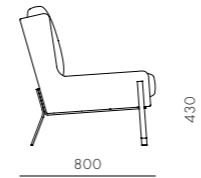

BL-S610-470
Stainless steel hairline gold,
Steel black powder coat
sand brust, Upholstery

DIMENSIONS

W515 x D490 x H590mm
Seating height: 470mm

Blink Counter Stool SH610

CODE & MATERIALS

BL-S610-610
Stainless steel hairline gold,
Steel black powder coat
sand brust, Upholstery

DIMENSIONS

W515 x D495 x H725mm
Seating height: 610mm

Blink Bar Stool SH750

CODE & MATERIALS

BL-S610-750
Stainless steel hairline gold,
Steel black powder coat
sand brust, Upholstery

DIMENSIONS

W515 x D510 x H865mm
Seating height: 750mm

Blink Lounge Chair

CODE & MATERIALS

BL-S410
Stainless steel hairline gold,
Steel black powder coat
sand brust, Upholstery

DIMENSIONS

W695 x D800 x H820mm
Seating height: 430mm

Blink Side Table - Stone Top

CODE & MATERIALS

DIMENSIONS

W1620 x D800 x H820mm
Seating height: 430mm

Blink Coffee Table - Wood Top

CODE & MATERIALS

BL-T210-1080-VD
Wood veneer top, Steel black
powder coat sand brust

DIMENSIONS

W1080 x D1080 x H380mm

Blink Sofa Three Seater 2.0