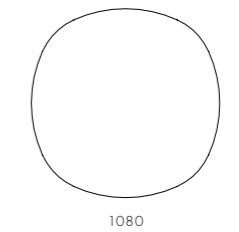

DIMENSIONS

W1620 x D800 x H820mm
Seating height: 430mm

Blink Coffee Table - Wood Top

CODE & MATERIALS

BL-T210-1080-VD
Wood veneer top, Steel black
powder coat sand brust

DIMENSIONS

W1080 x D1080 x H380mm

Blink Sofa Three Seater 2.0