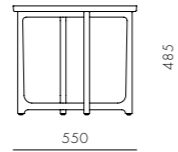

Lyrical Small Side Table

CODE & MATERIALS
 LY-T110-450
 Solid wood legs,
 Wood veneer top

DIMENSIONS
 Φ450 x H285mm

Lyrical High Side Table

CODE & MATERIALS
LY-T110-550
Solid wood legs,
Wood veneer top

DIMENSIONS
Φ550 x H485mm