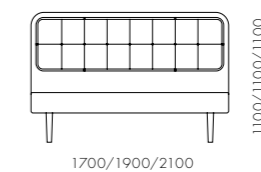

DIMENSIONS

W1700 x D2130 x H1100mm
W1900 x D2130 x H1100mm
W2100 x D2130 x H1100mm