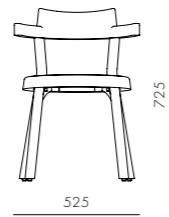

Pagoda Chair Cane - Wood Leg

CODE & MATERIALS
PA-S220-WD
Solid wood frame,
Cane, Aluminum alloy

DIMENSIONS
W525 x D510 x H725mm
Seating height: 445mm

Pagoda Chair Cane - Aluminum Leg Silver

CODE & MATERIALS
PA-S220-AL1
Solid wood frame,
Cane, Aluminum alloy