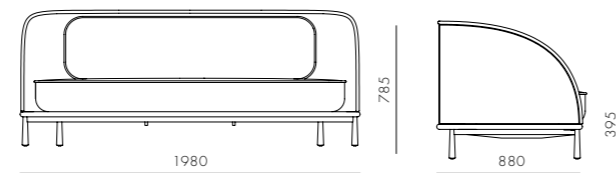

DIMENSIONS
W900 x D855 x H785mm
Seating height: 395mm

Arc Sofa Highback Love Seat L

CODE & MATERIALS
AR-S410-L
Wood veneer base, Steel black powder coat matt leg, Upholstery

DIMENSIONS
W1470 x D880 x H1160mm
Seating height: 395mm

Arc Sofa Highback Love Seat R

CODE & MATERIALS
AR-S410-R
Wood veneer base, Steel black powder coat matt leg, Upholstery

DIMENSIONS
W1470 x D880 x H1160mm
Seating height: 395mm

Arc Sofa Love Seat

CODE & MATERIALS
AR-S430
Wood veneer base, Steel black powder coat matt leg, Upholstery

DIMENSIONS
W1620 x D880 x H785mm
Seating height: 395mm

Arc Sofa Highback Love Seat

CODE & MATERIALS
AR-S410
Wood veneer base, Steel black powder coat matt leg, Upholstery

DIMENSIONS
W1620 x D880 x H1160mm
Seating height: 395mm

Arc Sofa Three Seater

CODE & MATERIALS
AR-S420
Wood veneer base, Steel black powder coat matt leg, Upholstery

DIMENSIONS
W1980 x D880 x H785mm
Seating height: 395mm

Arc Coffee Table

CODE & MATERIALS
AR-T210
Wood veneer top, Steel black powder coat matt, Stone top in matt paint surface