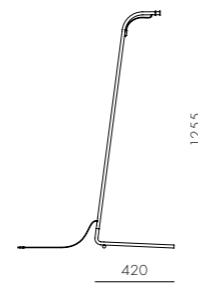

CODE & MATERIALS
MN-R110-A1
Powder coated steel frame

DIMENSIONS
W400 x D420 x H1255mm

Mūn Rechargeable Lantern Wall Hook

CODE & MATERIALS
MN-R110-A2
Powder coated steel frame

DIMENSIONS
Φ25 x D180mm

Yama

by Space Copenhagen