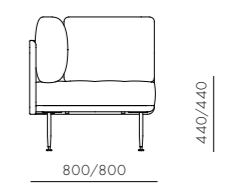

DIMENSIONS

W990 x D800 x H860mm
W990 x D800 x H860mm
Seating height: 440/440mm