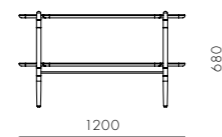

DIMENSIONS
W1200 x D375 x H1360mm

Slow Shelf 3

CODE & MATERIALS
SL-SF110-3
Solid wood frame, Wood veneer shelves, Stainless steel oil rubbed copper

DIMENSIONS
W1200 x D375 x H1020mm

Slow Shelf 2

CODE & MATERIALS
SL-SF110-2
Solid wood frame, Wood veneer shelves, Stainless steel oil rubbed copper