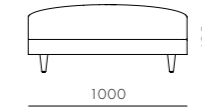

DIMENSIONS
W1280 x D1280 x H780mm
Seating height: 425mm

Atelier Corner-Leg

CODE & MATERIALS
AT-S421
Solid wood and plywood frame,
Upholstery

DIMENSIONS
W1280 x D1280 x H780mm
Seating height: 425mm

Atelier Chaise Lounge L / R-Skirt

CODE & MATERIALS
AT-S430-L
AT-S430-R
Solid wood and plywood frame,
Upholstery

DIMENSIONS
W1280 x D1780 x H780mm
Seating height: 425mm

Atelier Chaise Lounge L / R-Leg

CODE & MATERIALS
AT-S431-L
AT-S431-R
Solid wood and plywood frame,
Upholstery

DIMENSIONS
W1280 x D1780 x H780mm
Seating height: 425mm

Atelier Ottoman-Skirt

CODE & MATERIALS
AT-S510
Solid wood and plywood frame,
Upholstery

DIMENSIONS
W1000 x D1000 x H425mm
Seating height: 425mm

Atelier Ottoman-Leg

CODE & MATERIALS
AT-S511
Solid wood and plywood frame,
Upholstery

DIMENSIONS
W1000 x D1000 x H425mm
Seating height: 425mm

Atelier Center-Leg

CODE & MATERIALS
AT-S411
Solid wood and plywood frame,
Upholstery