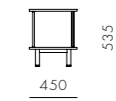

DIMENSIONS

W1815 x D450 x H1610mm

Seiton 2

CODE & MATERIALS

SE-SF120
Steel black powder coat
matt, Wood veneer shelves

DIMENSIONS

W1815 x D450 x H535mm

Seiton 3-1 L/R