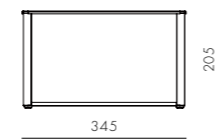

DIMENSIONS
W1815 x D450 x H540mm

Seiton Box Large

CODE & MATERIALS
SE-B120-L
Aluminium frame, steel black powder coat matt cap, cardboard with fabric cover

DIMENSIONS
W280 x D345 x H205mm

COLOR
● ● ●

Seiton Box Small