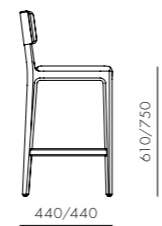

Taylor Bar Chair SH610 / SH750

CODE & MATERIALS
TA-S310-610
TA-S310-750
Solid wood frame, Upholstery,
Stainless steel hairline aged gold

DIMENSIONS
W445 x D440 x H895mm
W445 x D440 x H1035mm
Seating height:610/750mm