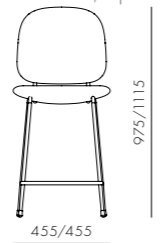

DIMENSIONS

W475 x D555 x H805mm
Seating height: 460mm

Industry Dining Armchair

CODE & MATERIALS
 IN-S211
 Steel black powder coat
 matt, Polypropylene seat
 and back, Upholstery

DIMENSIONS
 W525 x D555 x H805mm
 Seating height: 460mm

Industry Lounge Chair

CODE & MATERIALS
 IN-S111
 Steel black powder coat
 matt, Polypropylene seat
 and back, Upholstery

DIMENSIONS
 W575 x D695 x H795mm
 Seating height: 450mm

Industry Bar Chair SH610 / SH750

CODE & MATERIALS
 IN-S310-610
 IN-S310-750
 Steel black powder coat
 matt, Polypropylene seat
 and back, Upholstery

DIMENSIONS
 W455 x D540 x H975mm
 W455 x D540 x H1115mm
 Seating height: 610/750mm

Infinity