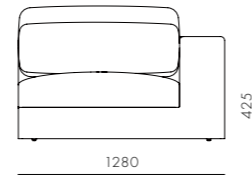

Atelier Center-Skirt

CODE & MATERIALS
AT-S410
Solid wood and plywood frame, Upholstery

DIMENSIONS
W1000 x D1280 x H780mm
Seating height: 425mm

Atelier Corner-Skirt

CODE & MATERIALS
AT-S420
Solid wood and plywood frame,
Upholstery

DIMENSIONS
W1280 x D1280 x H780mm
Seating height: 425mm

Atelier Corner-Leg

CODE & MATERIALS
AT-S421
Solid wood and plywood frame,
Upholstery

DIMENSIONS
W1280 x D1280 x H780mm
Seating height: 425mm

Atelier Chaise Lounge L / R-Skirt