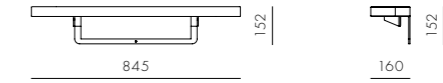

FL-S423
Steel dark grey powder coat
matt frame, Upholstery

DIMENSIONS

W1840 x D940 x H715 (875) mm
Seating height: 435mm

Float Sofa 3 Seater - Armless

CODE & MATERIALS
FL-S431
Steel dark grey powder coat
matt frame, Upholstery

DIMENSIONS
W2510 x D940 x H715 (875) mm
Seating height: 435mm

Float Sofa Side Table Small

CODE & MATERIALS
FL-S400-A1
Steel dark grey powder coat
matt frame, Wood veneer top

DIMENSIONS
W845 x D160 x H152mm