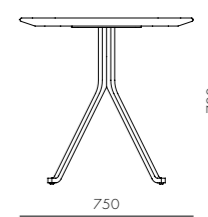

DIMENSIONS

W1620 x D800 x H820mm
Seating height: 430mm

Blink Coffee Table - Wood Top

CODE & MATERIALS

BL-T210-1080-VD
Wood veneer top, Steel black
powder coat sand brust

DIMENSIONS

W1080 x D1080 x H380mm

Blink Sofa Three Seater 2.0

CODE & MATERIALS

BL-S430-R2
Stainless steel hairline gold,
Steel black powder coat
sand brust, Upholstery

DIMENSIONS

W2100 x D800 x H820mm
Seating height: 430mm

Blink Coffee Table - Stone Top

CODE & MATERIALS

BL-T210-1080-ST
Stone top in glass paint
surface, Steel black powder
coat sand brust

DIMENSIONS

W1080 x D1080 x H380mm

Blink Side Table - Wood Top

CODE & MATERIALS

BL-T110-600-VD
Wood veneer top, Steel black
powder coat sand brust

DIMENSIONS

W600 x D600 x H430mm

Blink Café Table - Wood Top

CODE & MATERIALS

BL-T310-750-VD
Wood veneer top, Steel black
powder coat sand brust

DIMENSIONS

W750 x D750 x H720mm

Blink Café Table - Stone Top