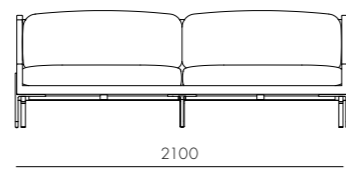

DIMENSIONS

W515 x D495 x H725mm
Seating height: 610mm

Blink Bar Stool SH750

CODE & MATERIALS

BL-S610-750
Stainless steel hairline gold,
Steel black powder coat
sand brust, Upholstery

DIMENSIONS

W515 x D510 x H865mm
Seating height: 750mm

Blink Lounge Chair

CODE & MATERIALS

BL-S410
Stainless steel hairline gold,
Steel black powder coat
sand brust, Upholstery

DIMENSIONS

W695 x D800 x H820mm
Seating height: 430mm

Blink Side Table - Stone Top

CODE & MATERIALS

DIMENSIONS

W1620 x D800 x H820mm
Seating height: 430mm

Blink Coffee Table - Wood Top

CODE & MATERIALS

BL-T210-1080-VD
Wood veneer top, Steel black
powder coat sand brust

DIMENSIONS

W1080 x D1080 x H380mm

Blink Sofa Three Seater 2.0

CODE & MATERIALS

BL-S430-R2
Stainless steel hairline gold,
Steel black powder coat
sand brust, Upholstery

DIMENSIONS

W2100 x D800 x H820mm
Seating height: 430mm

Blink Coffee Table - Stone Top

CODE & MATERIALS