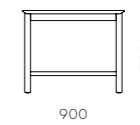

Aya Dining Armchair

CODE & MATERIALS
AY-S211
Solid wood frame, Upholstery

DIMENSIONS
W590 x D555 x H760mm
Seating height: 455mm

Aya Lounge Chair

CODE & MATERIALS
AY-S111
Solid wood frame, Upholstery

DIMENSIONS
W695 x D660 x H715mm
Seating height: 405mm

Aya Dining Table W1800

CODE & MATERIALS
AY-T410-1800
Solid wood frame, Wood veneer top, Blackened stainless steel

DIMENSIONS
W1800 x D900 x H735mm

Aya Dining Chair

CODE & MATERIALS
AY-S210
Solid wood frame, Upholstery

DIMENSIONS
W500 x D555 x H760mm
Seating height: 455mm

Aya Dining Table W2400

CODE & MATERIALS
AY-T410-2400
Solid wood frame, Wood veneer top, Blackened stainless steel

DIMENSIONS
W2400 x D900 x H735mm

Blend