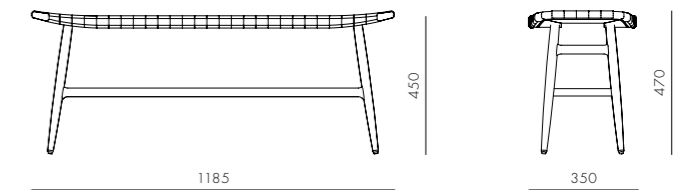

Freja Bar Stool SH450 / 610 / 750 Paper Cord Seat

CODE & MATERIALS
FE-S610-PC
FE-S310-PC
FE-S320-PC
Solid wood frame, Paper cord seat

DIMENSIONS
W465 x D345 x H470mm
W465 x D345 x H630mm
W465 x D345 x H750mm
Seating height: 450/610/735mm

Freja Bench Leather Stripe Seat

CODE & MATERIALS
FE-S620-LS
Solid wood frame,
Leather stripe seat

DIMENSIONS
W1185 x D350 x H470mm
Seating height: 450

Freja Bar Stool SH450 / 610 / 750 Leather Stripe Seat