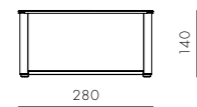

Seiton Box Small

CODE & MATERIALS
SE-B120-S
Aluminium frame, steel black powder coat matt cap, cardboard with fabric cover

DIMENSIONS
W280 x D345 x H140mm

COLOR
● ● ●