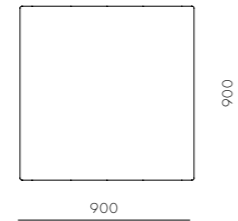

Infinity Backless

CODE & MATERIALS
IF-S430
Solid wood and plywood
frame, Upholstery

DIMENSIONS
W900 x D900 x H410mm
Seating height: 410mm