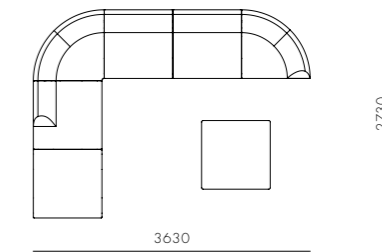

DIMENSIONS
W3660 x D2760mm

Infinity Option 7

CODE & MATERIALS
Infinity Straight x2, Infinity Corner,
Infinity End R, Infinity Arm L, Infinity
Backless, Infinity Ottoman

DIMENSIONS
W3630 x D2730mm

Infinity Option 4