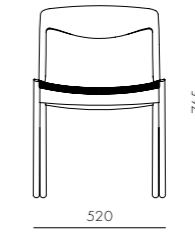

CODE & MATERIALS
VW-S240
Solid wood frame,
Paper cord seat