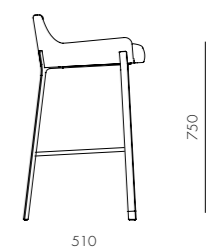

BL-S610-470
Stainless steel hairline gold,
Steel black powder coat
sand brust, Upholstery

DIMENSIONS

W515 x D490 x H590mm
Seating height: 470mm

Blink Counter Stool SH610

CODE & MATERIALS

BL-S610-610
Stainless steel hairline gold,
Steel black powder coat
sand brust, Upholstery

DIMENSIONS

W515 x D495 x H725mm
Seating height: 610mm

Blink Bar Stool SH750

CODE & MATERIALS

BL-S610-750
Stainless steel hairline gold,
Steel black powder coat
sand brust, Upholstery

DIMENSIONS

W515 x D510 x H865mm
Seating height: 750mm

Blink Lounge Chair

CODE & MATERIALS

BL-S410
Stainless steel hairline gold,
Steel black powder coat
sand brust, Upholstery

DIMENSIONS

W695 x D800 x H820mm
Seating height: 430mm

Blink Side Table - Stone Top

CODE & MATERIALS

DIMENSIONS

W1620 x D800 x H820mm
Seating height: 430mm

Blink Coffee Table - Wood Top

CODE & MATERIALS

BL-T210-1080-VD
Wood veneer top, Steel black
powder coat sand brust

DIMENSIONS

W1080 x D1080 x H380mm

Blink Sofa Three Seater 2.0