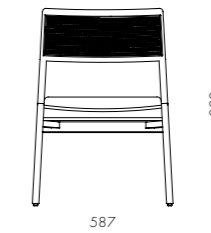

DIMENSIONS
W587 x D577 x H823mm
Seating height: 455mm

Risom C141 Chair (1955)

CODE & MATERIALS
RI-S210-CA
Solid wood frame,
Upholstery and cane

DIMENSIONS
W587 x D577 x H823mm
Seating height: 455mm

Risom C275 Chair