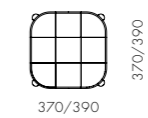

Utility Lounge Chair

CODE & MATERIALS
 UT-S111
 Solid wood legs, Plywood panel, Steel hairline aged gold, Upholstery

DIMENSIONS
 W700 x D725 x H835mm
 Seating height: 385mm

Utility Stool H610 / H760

CODE & MATERIALS
 UT-S610-610
 UT-S610-760
 Solid wood legs, Plywood panel, Steel hairline aged gold, Upholstery