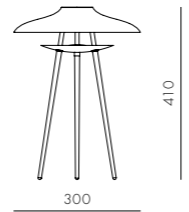

DIMENSIONS
Φ300 x H410mm