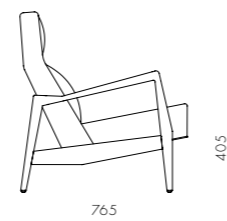

DIMENSIONS
W1265 x D726 x H 723mm

Risom Lounge Chair

CODE & MATERIALS
RI-S111
Solid wood frame, Upholstery

DIMENSIONS
W765 x D765 x H825mm
Seating height: 405mm

Risom Shelves

CODE & MATERIALS
RI-SF110
Solid wood legs, Wood
vener panels