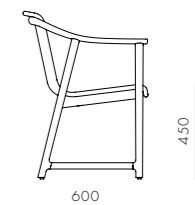

Mandarin Dining Chair

CODE & MATERIALS
MA-S211
Solid wood frame,
Stainless steel hairline gold,
Upholstered seat shell

DIMENSIONS
W585 x D600 x H805mm
Seating height: 450mm

Mandarin Lounge Chair

CODE & MATERIALS
MA-S111
Solid wood frame,
Stainless steel hairline gold,
Upholstered seat shell