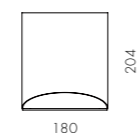

Seiton Bookend

CODE & MATERIALS
SE-B110
Steel black powder coat matt

DIMENSIONS
W192 x D180 x H204mm