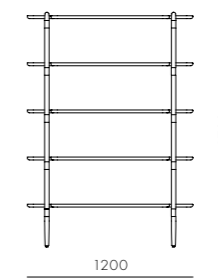

DIMENSIONS
Φ1250 x H720mm

Slow Shelf 5

CODE & MATERIALS
SL-SF110-5
Solid wood frame, Wood veneer
shelves, Stainless steel oil
rubbed copper

DIMENSIONS
W1200 x D375 x H1700mm

Slow Shelf 4

CODE & MATERIALS
SL-SF110-4
Solid wood frame, Wood veneer shelves, Stainless steel oil rubbed copper