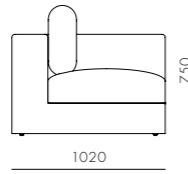

Atelier Small Corner-Skirt

CODE & MATERIALS
AT-S450
Solid wood and plywood frame,
Upholstery

DIMENSIONS
W1020 x D1020 x H750mm
Seating height: 395mm