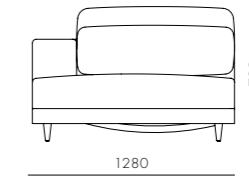

DIMENSIONS
W1280 x D1280 x H780mm
Seating height: 425mm

Atelier Corner-Leg

CODE & MATERIALS
AT-S421
Solid wood and plywood frame,
Upholstery

DIMENSIONS
W1280 x D1280 x H780mm
Seating height: 425mm

Atelier Chaise Lounge L / R-Skirt

CODE & MATERIALS
AT-S430-L
AT-S430-R
Solid wood and plywood frame,
Upholstery

DIMENSIONS
W1280 x D1780 x H780mm
Seating height: 425mm

Atelier Chaise Lounge L / R-Leg

CODE & MATERIALS
AT-S431-L
AT-S431-R
Solid wood and plywood frame,
Upholstery

DIMENSIONS
W1280 x D1780 x H780mm
Seating height: 425mm

Atelier Ottoman-Skirt

CODE & MATERIALS
AT-S510
Solid wood and plywood frame,
Upholstery

DIMENSIONS
W1000 x D1000 x H425mm
Seating height: 425mm

Atelier Ottoman-Leg