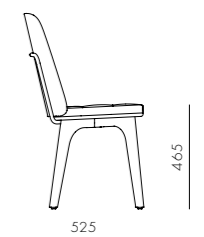

CODE & MATERIALS
UT-S220
Solid wood legs, Plywood panel, Steel hairline aged gold, Upholstery

DIMENSIONS
W420 x D525 x H860mm
Seating height: 465mm