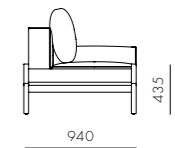

DIMENSIONS

W1110 x D940 x H715 (875) mm
Seating height: 435mm

Float Sofa 2 Seater - 1 Arm

CODE & MATERIALS

FL-S422
Steel dark grey powder coat
matt frame, Upholstery

DIMENSIONS

W1840 x D940 x H715 (875) mm
Seating height: 435mm