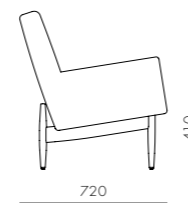

DIMENSIONS
W660 x D720 x H770mm
Seating height: 410mm