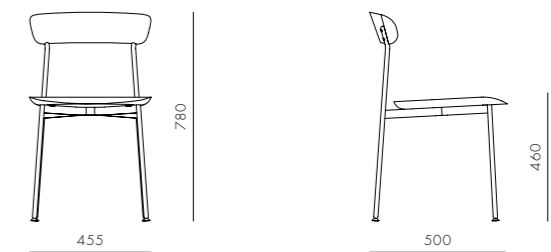

Crawford Dining Chair W

CODE & MATERIALS
CR-S210-WD
Steel black powder coat matt, Solid wood seat and back

DIMENSIONS
W455 x D500 x H780mm
Seating height: 460mm