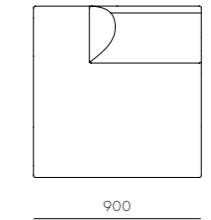

Infinity Arm L

CODE & MATERIALS
IF-S450-L
Solid wood and plywood
frame, Upholstery

DIMENSIONS
W900 x D900 x H760mm
Seating height: 410mm