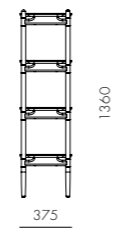

DIMENSIONS
W1200 x D375 x H1360mm