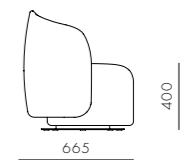

Taylor Sofa One Seater-Swivel

CODE & MATERIALS
TA-S411
Solid wood plywood frame, Upholstery, Steel automatic reset 180° turntable

DIMENSIONS
W935 x D665 x H720mm
Seating height:400mm