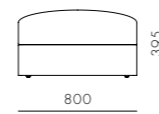

DIMENSIONS
W1020 x D1020 x H750mm
Seating height: 395mm

Atelier Small Chaise Lounge L / R-Skirt

CODE & MATERIALS
AT-S460-L
AT-S460-R
Solid wood and plywood frame,
Upholstery

DIMENSIONS
W1020 x D1420 x H750mm
Seating height: 395mm

Atelier Small Chaise Lounge L / R-Leg

CODE & MATERIALS
AT-S461-L
AT-S461-R
Solid wood and plywood frame,
Upholstery

DIMENSIONS
W1020 x D1420 x H750mm
Seating height: 395mm

Atelier Small Ottoman-Skirt

CODE & MATERIALS
AT-S520
Solid wood and plywood frame,
Upholstery

DIMENSIONS
W800 x D800 x H395mm
Seating height: 395mm

Atelier Small Ottoman-Leg

CODE & MATERIALS
AT-S521
Solid wood and plywood frame,
Upholstery

DIMENSIONS
W800 x D800 x H395mm
Seating height: 395mm

Atelier Small Center-Leg