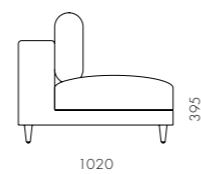

DIMENSIONS
W800 x D800 x H395mm
Seating height: 395mm

Atelier Small Ottoman-Leg

CODE & MATERIALS
AT-S521
Solid wood and plywood frame,
Upholstery

DIMENSIONS
W800 x D800 x H395mm
Seating height: 395mm

Atelier Small Center-Leg

CODE & MATERIALS
AT-S441
Solid wood and plywood frame,
Upholstery

DIMENSIONS
W800 x D1020 x H750mm
Seating height: 395mm

Aya

by OEO Studio

Aya is an onomatopoeia – a word that mimics a phonetical sound. A poetic name as soft and sophisticated as the design itself. The collection design language is an elaboration of the encounter between Asian and Scandinavian design.