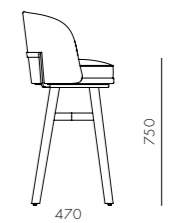

CODE & MATERIALS
MB-S310-750
Stainless steel hairline gold,
Solid wood frame, Upholstery

DIMENSIONS
W530 x D470 x H995mm
Seating height: 750mm