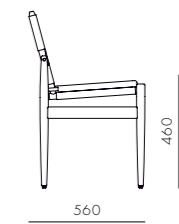

CODE & MATERIALS
JN-S210-CV
Solid wood frame, Upholstery,
Stainless steel oil rubbed copper

DIMENSIONS
W585 x D560 x H850mm
Seating height: 460mm