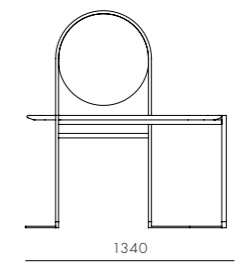

Blink Console

CODE & MATERIALS
 BL-T710
 Wood veneer top, Stainless steel hairline gold, Steel black powder coat sand brust

DIMENSIONS
 W1340 x D510 x H750mm

Blink Oval Coffee Table - Wood Top

CODE & MATERIALS
 BL-T220-1775-WD
 Wood veneer top, Steel black powder coat sand brust

DIMENSIONS
 W1775 x D600 x H380mm

Blink Vanity

CODE & MATERIALS
 BL-T720
 Wood veneer top, Stainless steel hairline gold, Steel black powder coat sand brust, Mirror

DIMENSIONS
 W1340 x D510 x H1450mm

Blink Oval Coffee Table - Stone Top