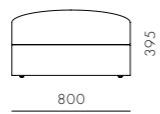

DIMENSIONS
W1020 x D1020 x H750mm
Seating height: 395mm

Atelier Small Chaise Lounge L / R-Skirt

CODE & MATERIALS
AT-S460-L
AT-S460-R
Solid wood and plywood frame,
Upholstery

DIMENSIONS
W1020 x D1420 x H750mm
Seating height: 395mm

Atelier Small Chaise Lounge L / R-Leg

CODE & MATERIALS
AT-S461-L
AT-S461-R
Solid wood and plywood frame,
Upholstery

DIMENSIONS
W1020 x D1420 x H750mm
Seating height: 395mm

Atelier Small Ottoman-Skirt

CODE & MATERIALS
AT-S520
Solid wood and plywood frame,
Upholstery

DIMENSIONS
W800 x D800 x H395mm
Seating height: 395mm

Atelier Small Ottoman-Leg

CODE & MATERIALS
AT-S521
Solid wood and plywood frame,
Upholstery

DIMENSIONS
W800 x D800 x H395mm
Seating height: 395mm

Atelier Small Center-Leg