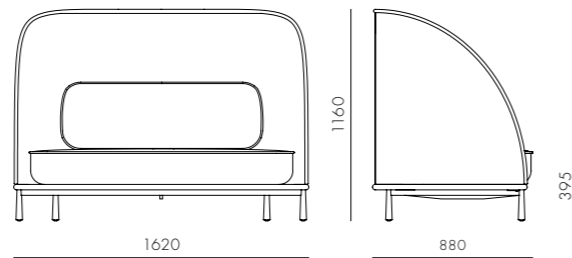

DIMENSIONS
W900 x D855 x H785mm
Seating height: 395mm

Arc Sofa Highback Love Seat L

CODE & MATERIALS
AR-S410-L
Wood veneer base, Steel black powder coat matt leg, Upholstery

DIMENSIONS
W1470 x D880 x H1160mm
Seating height: 395mm

Arc Sofa Highback Love Seat R

CODE & MATERIALS
AR-S410-R
Wood veneer base, Steel black powder coat matt leg, Upholstery

DIMENSIONS
W1470 x D880 x H1160mm
Seating height: 395mm

Arc Sofa Love Seat

CODE & MATERIALS
AR-S430
Wood veneer base, Steel black powder coat matt leg, Upholstery

DIMENSIONS
W1620 x D880 x H785mm
Seating height: 395mm

Arc Sofa Highback Love Seat

CODE & MATERIALS
AR-S410
Wood veneer base, Steel black powder coat matt leg, Upholstery

DIMENSIONS
W1620 x D880 x H1160mm
Seating height: 395mm

Arc Sofa Three Seater

CODE & MATERIALS
AR-S420
Wood veneer base, Steel black powder coat matt leg, Upholstery

DIMENSIONS
W1980 x D880 x H785mm
Seating height: 395mm

Arc Coffee Table

CODE & MATERIALS
AR-T210
Wood veneer top, Steel black powder coat matt, Stone top in matt paint surface