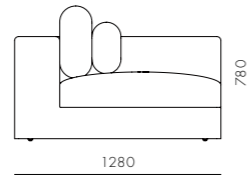

Atelier Center-Skirt

CODE & MATERIALS
AT-S410
Solid wood and plywood frame, Upholstery

DIMENSIONS
W1000 x D1280 x H780mm
Seating height: 425mm

Atelier Corner-Skirt

CODE & MATERIALS
AT-S420
Solid wood and plywood frame,
Upholstery

DIMENSIONS
W1280 x D1280 x H780mm
Seating height: 425mm

Atelier Corner-Leg

CODE & MATERIALS
AT-S421
Solid wood and plywood frame,
Upholstery

DIMENSIONS
W1280 x D1280 x H780mm
Seating height: 425mm

Atelier Chaise Lounge L / R-Skirt