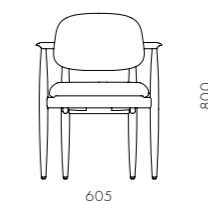

Slow Dining Chair

CODE & MATERIALS
Sl-S211
Solid wood frame, Upholstery

DIMENSIONS
W605 x D580 x H800mm
Seating height: 470mm