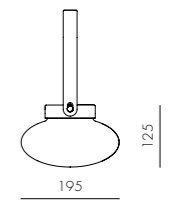

CODE & MATERIALS
MN-R110
Powder coated steel frame,
Silicone handle, Glass shade

DIMENSIONS
Φ195 x H290mm