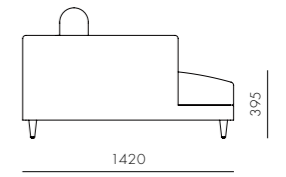

DIMENSIONS
W1000 x D1280 x H780mm
Seating height: 425mm

Atelier Small Center-Skirt

CODE & MATERIALS
AT-S440
Solid wood and plywood frame,
Upholstery

DIMENSIONS
W800 x D1020 x H750mm
Seating height: 395mm

Atelier Small Corner-Skirt

CODE & MATERIALS
AT-S450
Solid wood and plywood frame,
Upholstery

DIMENSIONS
W1020 x D1020 x H750mm
Seating height: 395mm

Atelier Small Corner-Leg

CODE & MATERIALS
AT-S451
Solid wood and plywood frame,
Upholstery

DIMENSIONS
W1020 x D1020 x H750mm
Seating height: 395mm

Atelier Small Chaise Lounge L / R-Skirt

CODE & MATERIALS
AT-S460-L
AT-S460-R
Solid wood and plywood frame,
Upholstery

DIMENSIONS
W1020 x D1420 x H750mm
Seating height: 395mm

Atelier Small Chaise Lounge L / R-Leg

CODE & MATERIALS
AT-S461-L
AT-S461-R
Solid wood and plywood frame,
Upholstery

DIMENSIONS
W1020 x D1420 x H750mm
Seating height: 395mm

Atelier Small Ottoman-Skirt

CODE & MATERIALS
AT-S520
Solid wood and plywood frame,
Upholstery