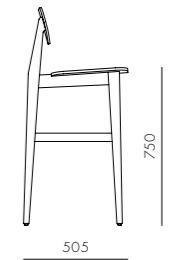

DIMENSIONS
W640 x D665 x H880mm
Seating height: 470mm

Risom C376 Chair

CODE & MATERIALS
RI-S310-UP
Solid wood frame, Upholstery,
Stainless steel hairline brass

DIMENSIONS
W410 x D505 x H1050mm
Seating height: 750mm