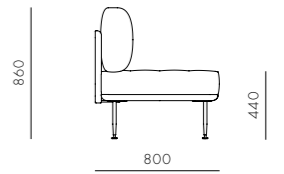

DIMENSIONS

W1900 x D800 x H860mm
Seating height: 440mm