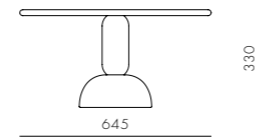

DIMENSIONS
Φ565 x H390 mm

Taiko Side Table C645

CODE & MATERIALS
TK-T110-645
Terrazzo, Steel black
powder coat matt

DIMENSIONS
Φ645 x H330 mm

Taylor

by Yabu Pushenberg

Modernity reigns in the Taylor collection. Beginning with a sleekly profiled wood frame that cradles sporty upholstery on the seat and back, this chameleon-like chair effortlessly evolved into sofas and tables to round out the collection. Taylor's unwillingness to conform to a specific genre, sits well in any style of interior.