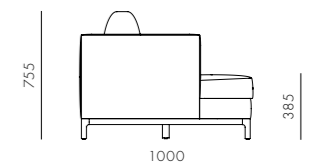

CODE & MATERIALS
PA-S220-AL2
Solid wood frame,
Cane, Aluminum alloy

DIMENSIONS
W525 x D510 x H725mm
Seating height: 445mm

Qi Sofa Two Seater

CODE & MATERIALS
QI-S420
Solid wood base, upholstery

DIMENSIONS
W1750 x D1000 x H755mm
Seating height: 385mm