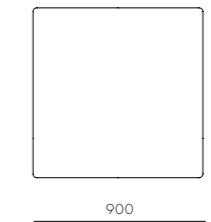

Infinity Ottoman

CODE & MATERIALS
IF-S510
Solid wood and plywood
frame, Upholstery

DIMENSIONS
W900 x D900 x H410mm
Seating height: 410mm