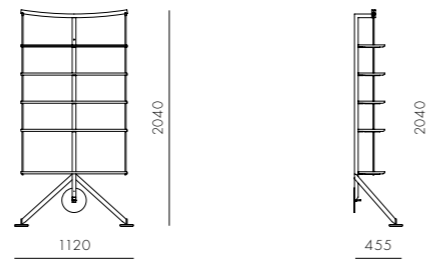

Cotton Club Lounge Chair (1988)

CODE & MATERIALS

CF-S111
Steel black powder coat
matt, Upholstery

DIMENSIONS

W730 x D570 x H725mm
Seating height: 440mm

Cotton Club Lounge Chair Two Seater (1988)

CODE & MATERIALS
CF-S121
Steel black powder coat matt, Upholstery

DIMENSIONS
W1395 x D570 x H725mm
Seating height: 440mm

Ran Library (1982)

CODE & MATERIALS
CF-SF110
Steel black powder coat matt, Wood veneer shelves

DIMENSIONS
W1120 x D455 x H2040mm

Crawford

by Tom Fereday