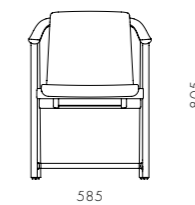

Mandarin Dining Chair

CODE & MATERIALS
MA-S211
Solid wood frame,
Stainless steel hairline gold,
Upholstered seat shell

DIMENSIONS
W585 x D600 x H805mm
Seating height: 450mm

Mandarin Lounge Chair

CODE & MATERIALS
MA-S111
Solid wood frame,
Stainless steel hairline gold,
Upholstered seat shell