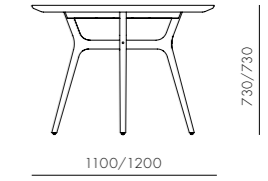

DIMENSIONS

Φ1100 x H730mm
Φ1200 x H730mm