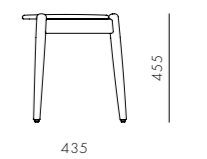

DIMENSIONS
W550 x D460 x H385mm
Seating height: 350mm

Louisiana Side Table

CODE & MATERIALS
VW-T110
Solid wood

DIMENSIONS
W445 x D435 x H455mm

Everyday

by Neri&Hu

As its name suggests, Everyday is inspired by the quotidian objects in our lives. It is reminiscent of the reading light next to our beds in our childhood homes, or the lamp above the teacher's desk in school. The simplicity is somewhat nostalgic; something we are used to seeing every day, until suddenly we don't anymore.