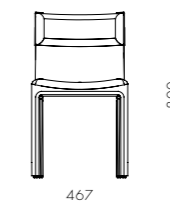

Taylor Dining Chair

CODE & MATERIALS
TA-S210
Solid wood frame, Upholstery

DIMENSIONS
W467 x D548 x H800mm
Seating high:462mm