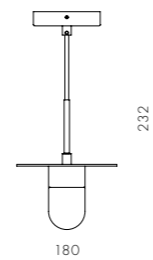

Everyday Pendant

CODE & MATERIALS

ED-P110
Powder coated aluminum frame/
plated aluminum, Glass shade

DIMENSIONS

Φ180 x H232mm

COLOR

Haro Wall Lamp

CODE & MATERIALS