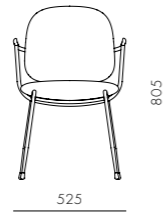

DIMENSIONS

W475 x D555 x H805mm
Seating height: 460mm

Industry Dining Armchair

CODE & MATERIALS
 IN-S211
 Steel black powder coat
 matt, Polypropylene seat
 and back, Upholstery

DIMENSIONS
 W525 x D555 x H805mm
 Seating height: 460mm

Industry Lounge Chair

CODE & MATERIALS
 IN-S111
 Steel black powder coat
 matt, Polypropylene seat
 and back, Upholstery

DIMENSIONS
 W575 x D695 x H795mm
 Seating height: 450mm

Industry Bar Chair SH610 / SH750