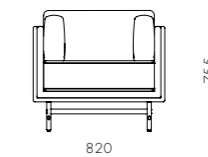

CODE & MATERIALS
SW-S401
Solid oak base, Upholstery