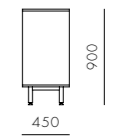

DIMENSIONS

W1815 x D450 x H900mm