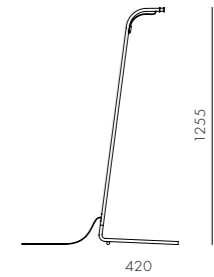

DIMENSIONS
W400 x D420 x H1255mm