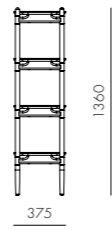

DIMENSIONS

W1200 x D375 x H1360mm