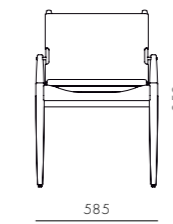

CODE & MATERIALS
JN-S210-LE
Solid wood frame, Upholstery,
Stainless steel oil rubbed copper

DIMENSIONS
W585 x D560 x H850mm
Seating height: 460mm