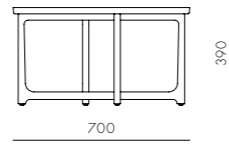

Lyrical Big Side Table

CODE & MATERIALS
LY-T110-700
Solid wood legs,
Wood veneer top

DIMENSIONS
Φ700 x H390mm