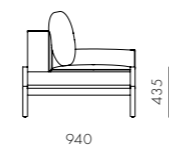

DIMENSIONS
W1840 x D940 x H715 (875) mm
Seating height: 435mm

Float Sofa 1 Seater - Armless

CODE & MATERIALS
FL-S411
Steel dark grey powder coat
matt frame, Upholstery

DIMENSIONS
W1110 x D940 x H715 (875) mm
Seating height: 435mm

Float Sofa 2 Seater - 1 Arm

CODE & MATERIALS
FL-S422
Steel dark grey powder coat
matt frame, Upholstery

DIMENSIONS
W1840 x D940 x H715 (875) mm
Seating height: 435mm

Float Sofa 1 Seater - 1 Arm

CODE & MATERIALS
FL-S412
Steel dark grey powder coat
matt frame, Upholstery

DIMENSIONS
W1110 x D940 x H715 (875) mm
Seating height: 435mm

Float Sofa 2 Seater - 2 Arm

CODE & MATERIALS
FL-S423
Steel dark grey powder coat
matt frame, Upholstery

DIMENSIONS
W1840 x D940 x H715 (875) mm
Seating height: 435mm