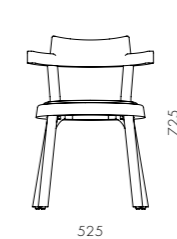

DIMENSIONS

W525 x D510 x H725mm
Seating height: 455mm