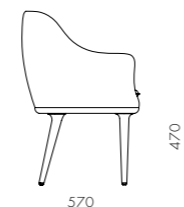

DIMENSIONS

W630 x D570 x H840mm
Seating height: 470mm