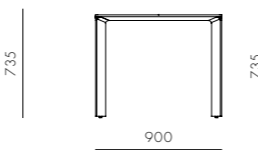

Taylor Dining Table

CODE & MATERIALS
TA-T410
Solid wood legs, Wood veneer top, Stainless steel hairline black, Steel black powder coat matt

DIMENSIONS
W2000 x D900 x H735mm