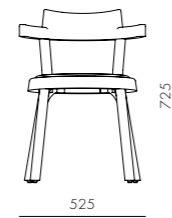

CODE & MATERIALS
PA-S210-AL2
Solid wood frame, Upholstery,
Aluminum alloy