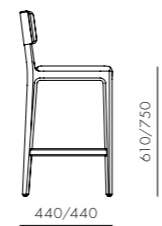

Taylor Bar Chair SH610 / SH750

CODE & MATERIALS
TA-S310-610
TA-S310-750
Solid wood frame, Upholstery, Stainless steel hairline aged gold

DIMENSIONS
W445 x D440 x H895mm
W445 x D440 x H1035mm
Seating height: 610/750mm