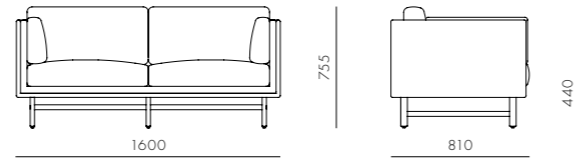

SW Sofa One Seater

CODE & MATERIALS
SW-S401
Solid oak base, Upholstery

DIMENSIONS
W820 x D810 x H755mm
Seating height: 440mm

SW Sofa Two Seater

CODE & MATERIALS
SW-S411
Solid oak base, Upholstery

DIMENSIONS
W1600 x D810 x H755mm
Seating height: 440mm