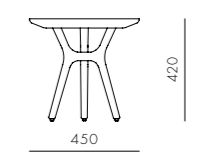

DIMENSIONS

W1800 x D1000 x H730mm
W2100 x D1100 x H730mm

Rén Side Table

CODE & MATERIALS

RN-T110-450
Solid wood legs, Wood veneer top, Stainless steel hairline gold

DIMENSIONS

Φ450 x H420mm

Risom