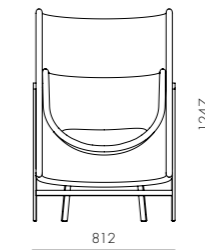

Kite Lounge Chair-Narrow

CODE & MATERIALS
 KT-S110-N
 Steel black powder coat matt,
 Upholstered moulded foam shell

DIMENSIONS
 W812 x D518 x H896mm
 Seating height: 535mm

Kite Lounge Chair-Deep

CODE & MATERIALS
 KT-S110-D
 Steel black powder coat matt,
 Upholstered moulded foam shell

DIMENSIONS
 W812 x D752 x H896mm
 Seating height: 425mm

Kite Highback Chair-Narrow

CODE & MATERIALS
 KT-S120-N
 Steel black powder coat matt,
 Upholstered moulded foam shell

DIMENSIONS
 W812 x D560 x H1247mm
 Seating height: 535mm