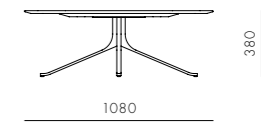

DIMENSIONS
W1080 x D1080 x H380mm