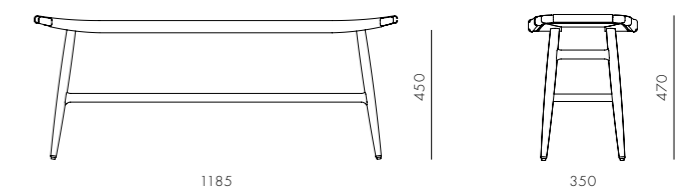

CODE & MATERIALS
FE-S620-LE
Solid wood frame, Leather seat

DIMENSIONS
W1185 x D350 x H470mm
Seating height: 450