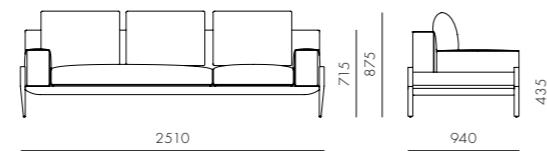

DIMENSIONS
W2510 x D940 x H715 (875) mm
Seating height: 435mm

Float Sofa Headrest Small

CODE & MATERIALS
FL-S400-A3
Steel dark grey powder coat
matt frame, Upholstery

DIMENSIONS
W475 x D200 x H665mm

Float Sofa L-Shape L / R