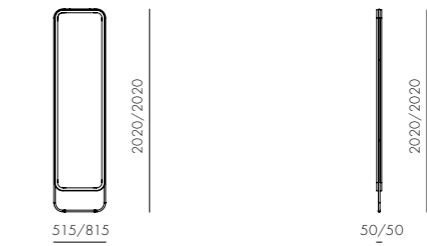

DIMENSIONS

W515 x D50 x H2020mm
W815 x D50 x H2020mm

Utility Daybed

CODE & MATERIALS

UT-B110
Solid wood legs, Veneer plywood panel, Upholstery

DIMENSIONS

W1995 x D840 x H485mm
Seating height: 435mm

Utility Shelf Extension