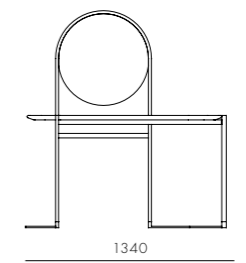

Blink Console

CODE & MATERIALS
 BL-T710
 Wood veneer top, Stainless steel hairline gold, Steel black powder coat sand brust

DIMENSIONS
 W1340 x D510 x H750mm

Blink Oval Coffee Table - Wood Top

CODE & MATERIALS
 BL-T220-1775-WD
 Wood veneer top, Steel black powder coat sand brust

DIMENSIONS
 W1775 x D600 x H380mm

Blink Vanity

CODE & MATERIALS
 BL-T720
 Wood veneer top, Stainless steel hairline gold, Steel black powder coat sand brust, Mirror

DIMENSIONS
 W1340 x D510 x H1450mm

Blink Oval Coffee Table - Stone Top