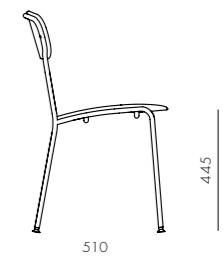

Stack Dining Chair

CODE & MATERIALS

ST-S210
Steel black powder coat matt, Wood veneer seat & back

DIMENSIONS

W430 x D510 x H780mm
Seating height: 445mm

Stay

by Michele De Lucchi

The Stay collection expresses sensitivity to nature. The collection's agile, playful, and organic structure is a consequence of eliminating the superfluous. The table is constructed from four pieces of wood that seamlessly join in the centre with a refined edge bevel design. The chair is composed in the form of a four-leaf clover, continuing the design's reference to natural forms.