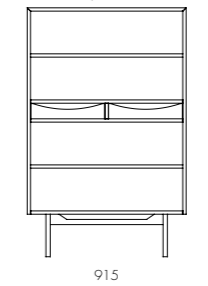

DIMENSIONS
W1265 x D726 x H 723mm

Risom Lounge Chair

CODE & MATERIALS
RI-S111
Solid wood frame, Upholstery

DIMENSIONS
W765 x D765 x H825mm
Seating height: 405mm

Risom Shelves

CODE & MATERIALS
RI-SF110
Solid wood legs, Wood
vener panels