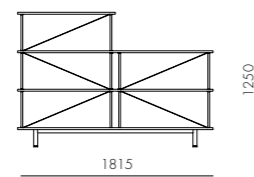

CODE & MATERIALS

SE-SF131-L
SE-SF131-R
Steel black powder coat matt,
Wood veneer shelves