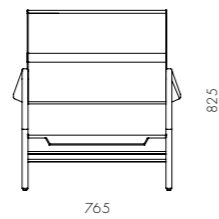

DIMENSIONS
W1265 x D726 x H 723mm

Risom Lounge Chair

CODE & MATERIALS
RI-S111
Solid wood frame, Upholstery

DIMENSIONS
W765 x D765 x H825mm
Seating height: 405mm

Risom Shelves

CODE & MATERIALS
RI-SF110
Solid wood legs, Wood
vener panels