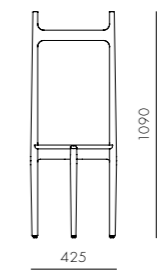

Taylor Valet

CODE & MATERIALS
TA-V110
Solid wood frame, Wood veneer top

DIMENSIONS
W425 x D435 x H1090mm