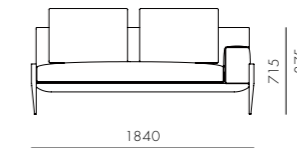

Float Sofa 2 Seater - 1 Arm

CODE & MATERIALS
FL-S422
Steel dark grey powder coat
matt frame, Upholstery

DIMENSIONS
W1840 x D940 x H715 (875) mm
Seating height: 435mm