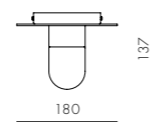

Everyday Ceiling/Wall Lamp

CODE & MATERIALS

ED-C110

Powder coated aluminum frame/
plated aluminum, Glass shade

DIMENSIONS

Φ180 x H137mm

COLOR

* Outdoor version in black color is available for project orders. MOQ - 300 units.