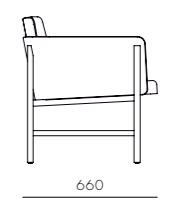

The result is a full range of Aya furniture for the perfect dining and socialising setting. Comfort and sturdy durability lie at its core, which is complimented by the elegant appearance. The first Aya collection drop comprises a fully upholstered dining chair with armrest, a dining chair without armrests, and two dimensions of dining tables: 1,800 cm and 2,400 cm in length. The design of the tables mirrors the structure and details of the chair frame.

Aya Dining Armchair

CODE & MATERIALS
AY-S211
Solid wood frame, Upholstery

DIMENSIONS
W590 x D555 x H760mm
Seating height: 455mm

Aya Lounge Chair

CODE & MATERIALS
AY-S111
Solid wood frame, Upholstery

DIMENSIONS
W695 x D660 x H715mm
Seating height: 405mm

DIMENSIONS
W500 x D555 x H760mm
Seating height: 455mm

Aya Dining Table W2400

CODE & MATERIALS
AY-T410-2400
Solid wood frame, Wood veneer top, Blackened stainless steel

DIMENSIONS
W2400 x D900 x H735mm

Blend