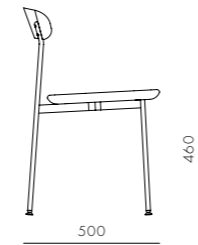

DIMENSIONS
W455 x D500 x H780mm
Seating height: 460mm