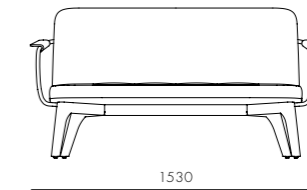

CODE & MATERIALS
UT-S121
Solid wood legs, Plywood panel, Steel hairline aged gold, Upholstery