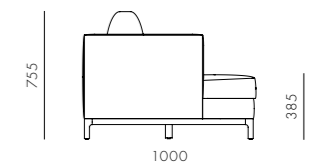

CODE & MATERIALS
PA-S220-AL2
Solid wood frame,
Cane, Aluminum alloy

DIMENSIONS
W525 x D510 x H725mm
Seating height: 445mm

Qi Sofa Two Seater

CODE & MATERIALS
QI-S420
Solid wood base, upholstery

DIMENSIONS
W1750 x D1000 x H755mm
Seating height: 385mm