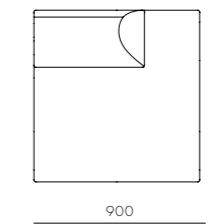

DIMENSIONS
W930 x D930 x H760mm
Seating height: 410mm

Infinity Arm L

CODE & MATERIALS
IF-S450-L
Solid wood and plywood
frame, Upholstery

DIMENSIONS
W900 x D900 x H760mm
Seating height: 410mm

Infinity Backless

CODE & MATERIALS
IF-S430
Solid wood and plywood
frame, Upholstery

DIMENSIONS
W900 x D900 x H410mm
Seating height: 410mm

Infinity Arm R

CODE & MATERIALS
IF-S450-R
Solid wood and plywood
frame, Upholstery

DIMENSIONS
W900 x D900 x H760mm
Seating height: 410mm