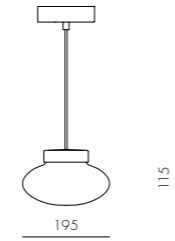

DIMENSIONS

Φ150 x H90mm

Mūn Pendant Middle

CODE & MATERIALS
MN-P110-M
Powder coated steel frame,
Glass shade

DIMENSIONS
Φ195 x H115mm

Mūn Floor Lamp 145 / 170

CODE & MATERIALS
MN-F120-L
MN-F120-H
Powder coated steel frame,
Glass shade