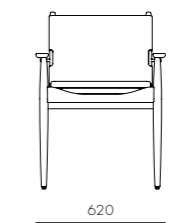

CODE & MATERIALS
JN-S211-LE
Solid wood frame, Upholstery,
Stainless steel oil rubbed copper

DIMENSIONS
W620 x D560 x H850mm
Seating height: 460mm