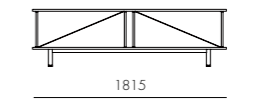

DIMENSIONS

W1815 x D450 x H1610mm

Seiton 2

CODE & MATERIALS

SE-SF120
Steel black powder coat
matt, Wood veneer shelves

DIMENSIONS

W1815 x D450 x H535mm

Seiton 3-1 L/R