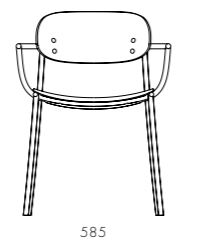

DIMENSIONS

W525 x D510 x H725mm
Seating height: 455mm

Ori Dining Armchair

CODE & MATERIALS

OR-S211
Steel black powder coat matt,
Wood veneer seat & back

DIMENSIONS

W585 x D513 x H770mm
Seating height: 445mm