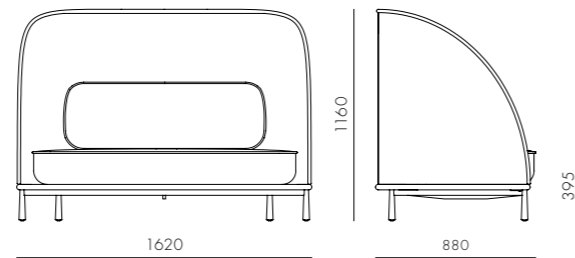

DIMENSIONS
W900 x D855 x H785mm
Seating height: 395mm

Arc Sofa Highback Love Seat L

CODE & MATERIALS
AR-S410-L
Wood veneer base, Steel black powder coat matt leg, Upholstery

DIMENSIONS
W1470 x D880 x H1160mm
Seating height: 395mm

Arc Sofa Highback Love Seat R

CODE & MATERIALS
AR-S410-R
Wood veneer base, Steel black powder coat matt leg, Upholstery

DIMENSIONS
W1470 x D880 x H1160mm
Seating height: 395mm

Arc Sofa Love Seat

CODE & MATERIALS
AR-S430
Wood veneer base, Steel black powder coat matt leg, Upholstery

DIMENSIONS
W1620 x D880 x H785mm
Seating height: 395mm

Arc Sofa Highback Love Seat

CODE & MATERIALS
AR-S410
Wood veneer base, Steel black powder coat matt leg, Upholstery

DIMENSIONS
W1620 x D880 x H1160mm
Seating height: 395mm

Arc Sofa Three Seater

CODE & MATERIALS
AR-S420
Wood veneer base, Steel black powder coat matt leg, Upholstery

DIMENSIONS
W1980 x D880 x H785mm
Seating height: 395mm

Arc Coffee Table

CODE & MATERIALS
AR-T210
Wood veneer top, Steel black powder coat matt, Stone top in matt paint surface