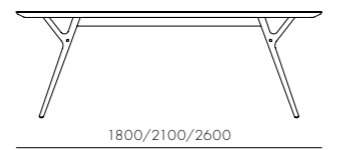

CODE & MATERIALS

RN-T411-1800
RN-T411-2100
RN-T411-2600
Solid wood legs, Wood veneer top, Stainless steel hairline gold, Steel black powder coat matt