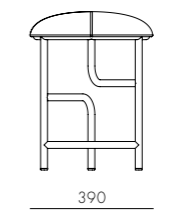

DIMENSIONS
Φ390 x H625mm
Seating height: 625mm

Blend Stool U

CODE & MATERIALS
BD-S620-UP
Steel black powder coat matt frame, Upholstered seat

DIMENSIONS
Φ390 x H505mm
Seating height: 505mm

Blink

by Yabu Pushelberg