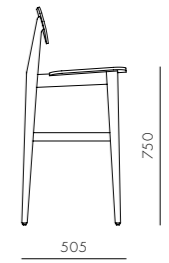

DIMENSIONS
W410 x D505 x H1050mm
Seating height: 750mm