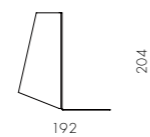

Seiton Bookend

CODE & MATERIALS
SE-B110
Steel black powder coat matt

DIMENSIONS
W192 x D180 x H204mm