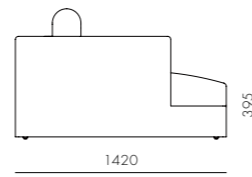

DIMENSIONS
W1000 x D1280 x H780mm
Seating height: 425mm

Atelier Small Center-Skirt

CODE & MATERIALS
AT-S440
Solid wood and plywood frame,
Upholstery

DIMENSIONS
W800 x D1020 x H750mm
Seating height: 395mm

Atelier Small Corner-Skirt

CODE & MATERIALS
AT-S450
Solid wood and plywood frame,
Upholstery

DIMENSIONS
W1020 x D1020 x H750mm
Seating height: 395mm

Atelier Small Corner-Leg

CODE & MATERIALS
AT-S451
Solid wood and plywood frame,
Upholstery

DIMENSIONS
W1020 x D1020 x H750mm
Seating height: 395mm

Atelier Small Chaise Lounge L / R-Skirt

CODE & MATERIALS
AT-S460-L
AT-S460-R
Solid wood and plywood frame,
Upholstery

DIMENSIONS
W1020 x D1420 x H750mm
Seating height: 395mm