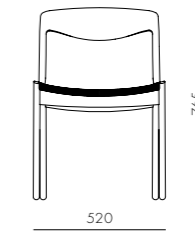

DIMENSIONS
W505 x D525 x H755mm
Seating height: 460mm

Church Chair (1956)

CODE & MATERIALS
VW-S240
Solid wood frame,
Paper cord seat

DIMENSIONS
W520 x D510 x H765mm
Seating height: 440mm

Triangle Chair (1952)