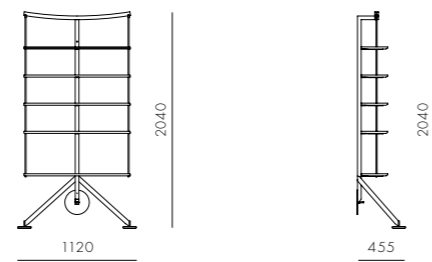

Cotton Club Lounge Chair (1988)

CODE & MATERIALS

CF-S111
Steel black powder coat
matt, Upholstery

DIMENSIONS

W730 x D570 x H725mm
Seating height: 440mm

Cotton Club Lounge Chair Two Seater (1988)

CODE & MATERIALS
CF-S121
Steel black powder coat matt, Upholstery

DIMENSIONS
W1395 x D570 x H725mm
Seating height: 440mm

Ran Library (1982)

CODE & MATERIALS
CF-SF110
Steel black powder coat matt, Wood veneer shelves

DIMENSIONS
W1120 x D455 x H2040mm

Crawford

by Tom Fereday