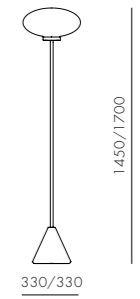

CODE & MATERIALS
MN-F120-L
MN-F120-H
Powder coated steel frame,
Glass shade

DIMENSIONS
Φ330 x H1450mm
Φ330 x H1700mm