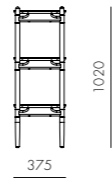

DIMENSIONS

W1200 x D375 x H1360mm

Slow Shelf 3

CODE & MATERIALS

SL-SF110-3
Solid wood frame, Wood veneer shelves, Stainless steel oil rubbed copper

DIMENSIONS

W1200 x D375 x H1020mm

Slow Shelf 2