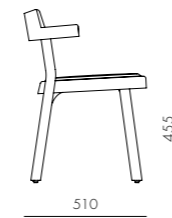

DIMENSIONS
W525 x D510 x H725mm
Seating height: 455mm