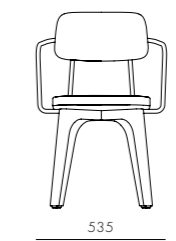

DIMENSIONS
 W420 x D510 x H810mm
 Seating height: 465mm

Utility Armchair V

CODE & MATERIALS
 UT-S211-WD
 Solid wood legs, Plywood panel, Steel hairline aged gold, Upholstery

DIMENSIONS
 W535 x D510 x H810mm
 Seating height: 465mm