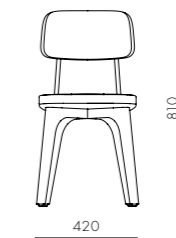

DIMENSIONS
 W420 x D510 x H810mm
 Seating height: 465mm

Utility Armchair V

CODE & MATERIALS
 UT-S211-WD
 Solid wood legs, Plywood panel, Steel hairline aged gold, Upholstery

DIMENSIONS
 W535 x D510 x H810mm
 Seating height: 465mm