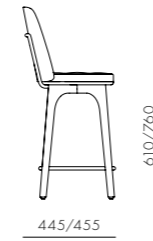

DIMENSIONS

W370 x D445 x H925mm
W390 x D455 x H1075mm
Seating height: 610/760mm