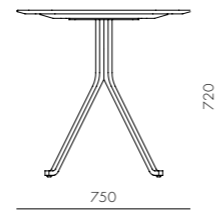

Blink Café Table - Stone Top

CODE & MATERIALS
BL-T310-750-ST
Stone top in gloss paint surface, Steel black powder coat sand brust

DIMENSIONS
W750 x D750 x H720mm