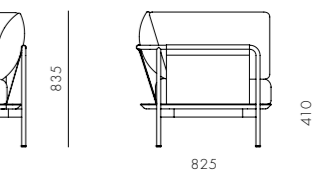

DIMENSIONS
W965 x D825 x H835mm
Seating height: 410mm

Crawford Sofa 2.0

CODE & MATERIALS
CR-S421-R2
Wood veneer base, Steel black powder coat matt, Upholstery

DIMENSIONS
W2065 x D825 x H835mm
Seating height: 410mm