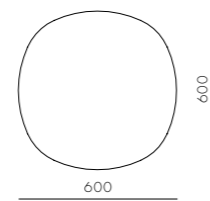

DIMENSIONS
 W1620 x D800 x H820mm
 Seating height: 430mm

Blink Coffee Table - Wood Top

CODE & MATERIALS
 BL-T210-1080-WD
 Wood veneer top, Steel black
 powder coat sand brust

DIMENSIONS
 W1080 x D1080 x H380mm

CODE & MATERIALS
 BL-T210-1080-ST
 Stone top in glass paint
 surface, Steel black powder
 coat sand brust

DIMENSIONS
 W1080 x D1080 x H380mm

Blink Side Table - Wood Top

CODE & MATERIALS
 BL-T110-600-WD
 Wood veneer top, Steel black
 powder coat sand brust