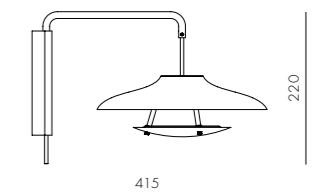

DIMENSIONS

W300 x D415 x H220mm