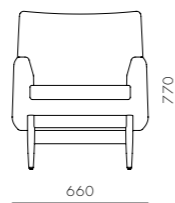

CODE & MATERIALS
RI-S121
Solid wood frame, Upholstery