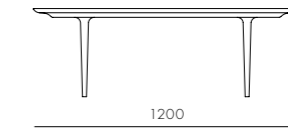

DIMENSIONS

W600 x D510 x H780mm
Seating height: 470mm

Lunar Coffee Table W1200

CODE & MATERIALS

LN-T210-1200
Solid wood legs,
Wood veneer top

DIMENSIONS

W1200 x D650 x H400mm

Lunar Dining Chair Large