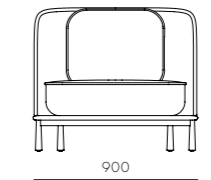

Arc Highback Lounge Chair

CODE & MATERIALS
AR-S121
Wood veneer base, Steel black powder coat matt leg, Upholstery

DIMENSIONS
W900 x D855 x H1160mm
Seating height: 395mm

Arc Lounge Chair

CODE & MATERIALS
AR-S111
Wood veneer base, Steel black powder coat matt leg, Upholstery

DIMENSIONS
W900 x D855 x H785mm
Seating height: 395mm

Arc Sofa Highback Love Seat L

CODE & MATERIALS
AR-S410-L
Wood veneer base, Steel black powder coat matt leg, Upholstery

DIMENSIONS
W1470 x D880 x H1160mm
Seating height: 395mm