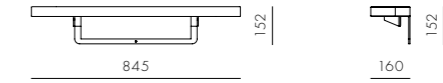

Float Sofa Side Table Small

CODE & MATERIALS
FL-S400-A1
Steel dark grey powder coat
matt frame, Wood veneer top

DIMENSIONS
W845 x D160 x H152mm