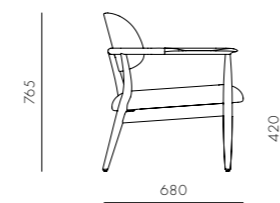

Slow Oval Coffee Table

CODE & MATERIALS
SL-T220
Solid wood frame,
Wood veneer top

DIMENSIONS
W1400 x D800 x H435mm

Slow Lounge Chair Two Seater

CODE & MATERIALS
SL-S121
Solid wood frame, Upholstery

DIMENSIONS
W1510 x D680 x H765mm
Seating height: 420mm