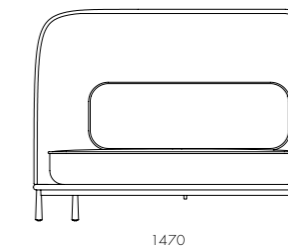

DIMENSIONS
W900 x D855 x H785mm
Seating height: 395mm

Arc Sofa Highback Love Seat L

CODE & MATERIALS
AR-S410-L
Wood veneer base, Steel black powder coat matt leg, Upholstery

DIMENSIONS
W1470 x D880 x H1160mm
Seating height: 395mm