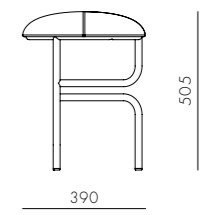

DIMENSIONS
W500 x D555 x H760mm
Seating height: 455mm

Aya Dining Table W2400

CODE & MATERIALS
AY-T410-2400
Solid wood frame, Wood veneer top, Blackened stainless steel

DIMENSIONS
W2400 x D900 x H735mm

Blend

Blend Stool W

CODE & MATERIALS
BD-S620-WD
Steel black powder coat matt frame, Solid wood seat

DIMENSIONS
Φ390 x H455mm
Seating height: 455mm

Blend Stool High

CODE & MATERIALS
BD-S610-H
Steel black powder coat matt frame, Solid wood seat

DIMENSIONS
Φ390 x H625mm
Seating height: 625mm

Blend Stool U

CODE & MATERIALS
BD-S620-UP
Steel black powder coat matt frame, Upholstered seat

DIMENSIONS
Φ390 x H505mm
Seating height: 505mm

Blink

by Yabu Pushelberg