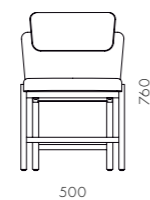

Aya Dining Armchair

CODE & MATERIALS
AY-S211
Solid wood frame, Upholstery

DIMENSIONS
W590 x D555 x H760mm
Seating height: 455mm

Aya Lounge Chair

CODE & MATERIALS
AY-S111
Solid wood frame, Upholstery

DIMENSIONS
W695 x D660 x H715mm
Seating height: 405mm

Aya Dining Table W1800

CODE & MATERIALS
AY-T410-1800
Solid wood frame, Wood veneer top, Blackened stainless steel

DIMENSIONS
W1800 x D900 x H735mm

Aya Dining Chair

CODE & MATERIALS
AY-S210
Solid wood frame, Upholstery

DIMENSIONS
W500 x D555 x H760mm
Seating height: 455mm

Aya Dining Table W2400

CODE & MATERIALS
AY-T410-2400
Solid wood frame, Wood veneer top, Blackened stainless steel

DIMENSIONS
W2400 x D900 x H735mm

Blend