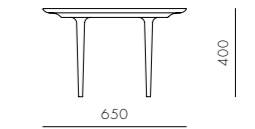

DIMENSIONS

W600 x D510 x H780mm
Seating height: 470mm

Lunar Coffee Table W1200

CODE & MATERIALS

LN-T210-1200
Solid wood legs,
Wood veneer top

DIMENSIONS

W1200 x D650 x H400mm

Lunar Dining Chair Large