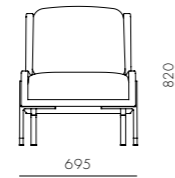

BL-S610-470
Stainless steel hairline gold,
Steel black powder coat
sand brust, Upholstery

DIMENSIONS

W515 x D490 x H590mm
Seating height: 470mm

Blink Counter Stool SH610

CODE & MATERIALS

BL-S610-610
Stainless steel hairline gold,
Steel black powder coat
sand brust, Upholstery

DIMENSIONS

W515 x D495 x H725mm
Seating height: 610mm

Blink Bar Stool SH750

CODE & MATERIALS

BL-S610-750
Stainless steel hairline gold,
Steel black powder coat
sand brust, Upholstery

DIMENSIONS

W515 x D510 x H865mm
Seating height: 750mm

Blink Lounge Chair

CODE & MATERIALS
 BL-S410
 Stainless steel hairline gold,
 Steel black powder coat
 sand brust, Upholstery

DIMENSIONS
 W695 x D800 x H820mm
 Seating height: 430mm

Blink Side Table - Stone Top

DIMENSIONS
 W1620 x D800 x H820mm
 Seating height: 430mm

Blink Coffee Table - Wood Top

CODE & MATERIALS
 BL-T210-1080-WD
 Wood veneer top, Steel black
 powder coat sand brust

DIMENSIONS
 W1080 x D1080 x H380mm