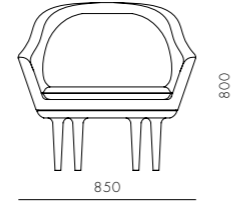

LN-S121-S
Solid wood legs,
Upholstered moulded foam frame,
Upholstered cushion

DIMENSIONS

W630 x D570 x H770mm
Seating height: 400mm

Lunar Bar Chair SH750

CODE & MATERIALS

LN-S311-750
Solid wood legs, Upholstered
moulded foam frame, Upholstered
cushion, Brass plated stainless steel

DIMENSIONS

W600 x D510 x H1060mm
Seating height: 750mm

Lunar Lounge Chair Large

CODE & MATERIALS

LN-S111-L
Solid wood legs,
Upholstered moulded foam frame,
Upholstered cushion

DIMENSIONS

W850 x D710 x H800mm
Seating height: 420mm