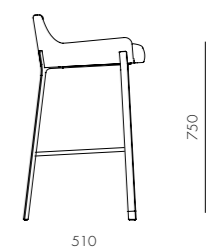

BL-S610-470
Stainless steel hairline gold,
Steel black powder coat
sand brust, Upholstery

DIMENSIONS

W515 x D490 x H590mm
Seating height: 470mm

Blink Counter Stool SH610

CODE & MATERIALS

BL-S610-610
Stainless steel hairline gold,
Steel black powder coat
sand brust, Upholstery

DIMENSIONS

W515 x D495 x H725mm
Seating height: 610mm

Blink Bar Stool SH750

CODE & MATERIALS

BL-S610-750
Stainless steel hairline gold,
Steel black powder coat
sand brust, Upholstery

DIMENSIONS

W515 x D510 x H865mm
Seating height: 750mm

Blink Lounge Chair

CODE & MATERIALS
 BL-S410
 Stainless steel hairline gold,
 Steel black powder coat
 sand brust, Upholstery

DIMENSIONS
 W695 x D800 x H820mm
 Seating height: 430mm

Blink Side Table - Stone Top

DIMENSIONS
 W1620 x D800 x H820mm
 Seating height: 430mm

Blink Coffee Table - Wood Top

CODE & MATERIALS
 BL-T210-1080-WD
 Wood veneer top, Steel black
 powder coat sand brust

DIMENSIONS
 W1080 x D1080 x H380mm