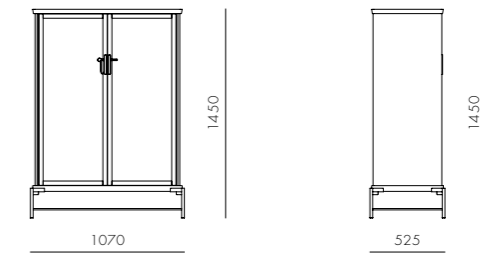

DIMENSIONS

W1875 x D525 x H850mm

Dowry Cabinet III

CODE & MATERIALS

DO-C130
Solid wood with wood veneer panels, Stainless steel hairline aged gold, Tempered glass

DIMENSIONS

W1070 x D525 x H1450mm

Exchange