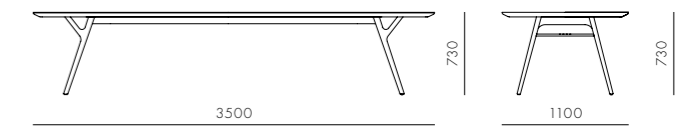

CODE & MATERIALS

RN-T610-3500
Solid wood legs, Wood veneer top, Stainless steel hairline gold, Steel black powder coat matt

DIMENSIONS

W3500 x D1100 x H730mm