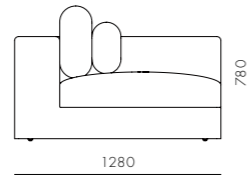

Atelier Center-Skirt

CODE & MATERIALS
AT-S410
Solid wood and plywood frame, Upholstery

DIMENSIONS
W1000 x D1280 x H780mm
Seating height: 425mm

Atelier Corner-Skirt

CODE & MATERIALS
AT-S420
Solid wood and plywood frame,
Upholstery

DIMENSIONS
W1280 x D1280 x H780mm
Seating height: 425mm

Atelier Corner-Leg

CODE & MATERIALS
AT-S421
Solid wood and plywood frame,
Upholstery

DIMENSIONS
W1280 x D1280 x H780mm
Seating height: 425mm

Atelier Chaise Lounge L / R-Skirt