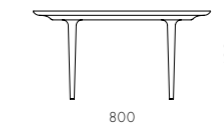

CODE & MATERIALS

LN-S221-L
Solid wood legs,
Upholstered moulded foam frame,
Upholstered cushion

DIMENSIONS

W630 x D570 x H840mm
Seating height: 470mm

Lunar Coffee Table S800

CODE & MATERIALS

LN-T220-800
Solid wood legs,
Wood veneer top