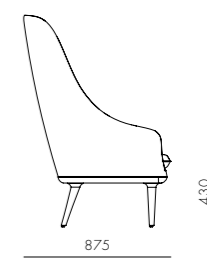

Lunar Highback Lounge Chair

CODE & MATERIALS

LN-S121
Solid wood legs, Upholstered moulded foam frame, Upholstered cushion

DIMENSIONS

W875 x D875 x H1260mm
Seating height: 430mm

Lunar Lounge Chair Small

CODE & MATERIALS