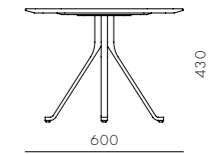

DIMENSIONS
W600 x D600 x H430mm