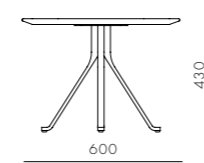

DIMENSIONS
 W1620 x D800 x H820mm
 Seating height: 430mm

Blink Coffee Table - Wood Top

CODE & MATERIALS
 BL-T210-1080-WD
 Wood veneer top, Steel black
 powder coat sand brust

DIMENSIONS
 W1080 x D1080 x H380mm

Blink Sofa Three Seater 2.0

CODE & MATERIALS
 BL-S430-R2
 Stainless steel hairline gold,
 Steel black powder coat
 sand brust, Upholstery

DIMENSIONS
 W2100 x D800 x H820mm
 Seating height: 430mm

Blink Coffee Table - Stone Top

CODE & MATERIALS
 BL-T210-1080-ST
 Stone top in glass paint
 surface, Steel black powder
 coat sand brust

DIMENSIONS
 W1080 x D1080 x H380mm

Blink Side Table - Wood Top

CODE & MATERIALS
 BL-T110-600-WD
 Wood veneer top, Steel black
 powder coat sand brust

DIMENSIONS
 W600 x D600 x H430mm

Blink Café Table - Wood Top

CODE & MATERIALS
 BL-T310-750-WD
 Wood veneer top, Steel black
 powder coat sand brust

DIMENSIONS
 W750 x D750 x H720mm

Blink Café Table - Stone Top