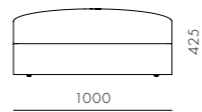

Atelier Center-Skirt

CODE & MATERIALS
AT-S410
Solid wood and plywood frame, Upholstery

DIMENSIONS
W1000 x D1280 x H780mm
Seating height: 425mm

Atelier Corner-Skirt

CODE & MATERIALS
AT-S420
Solid wood and plywood frame,
Upholstery

DIMENSIONS
W1280 x D1280 x H780mm
Seating height: 425mm

Atelier Corner-Leg

CODE & MATERIALS
AT-S421
Solid wood and plywood frame,
Upholstery

DIMENSIONS
W1280 x D1280 x H780mm
Seating height: 425mm

Atelier Chaise Lounge L / R-Skirt

CODE & MATERIALS
AT-S430-L
AT-S430-R
Solid wood and plywood frame,
Upholstery

DIMENSIONS
W1280 x D1780 x H780mm
Seating height: 425mm

Atelier Chaise Lounge L / R-Leg

CODE & MATERIALS
AT-S431-L
AT-S431-R
Solid wood and plywood frame,
Upholstery

DIMENSIONS
W1280 x D1780 x H780mm
Seating height: 425mm

Atelier Ottoman-Skirt

CODE & MATERIALS
AT-S510
Solid wood and plywood frame,
Upholstery

DIMENSIONS
W1000 x D1000 x H425mm
Seating height: 425mm

Atelier Ottoman-Leg