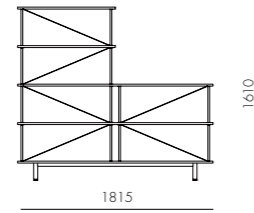

CODE & MATERIALS

SE-SF132-L
SE-SF132-R
Steel black powder coat matt,
Wood veneer shelves