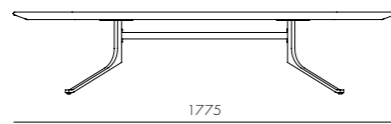

Blink Oval Coffee Table - Wood Top

CODE & MATERIALS
BL-T220-1775-WD
Wood veneer top, Steel black powder coat sand brust

DIMENSIONS
W1775 x D600 x H380mm