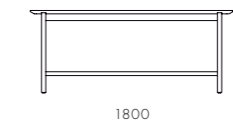

The result is a full range of Aya furniture for the perfect dining and socialising setting. Comfort and sturdy durability lie at its core, which is complimented by the elegant appearance. The first Aya collection drop comprises a fully upholstered dining chair with armrest, a dining chair without armrests, and two dimensions of dining tables: 1,800 cm and 2,400 cm in length. The design of the tables mirrors the structure and details of the chair frame.

Aya Dining Armchair

CODE & MATERIALS
AY-S211
Solid wood frame, Upholstery

DIMENSIONS
W590 x D555 x H760mm
Seating height: 455mm

Aya Lounge Chair

CODE & MATERIALS
AY-S111
Solid wood frame, Upholstery

DIMENSIONS
W695 x D660 x H715mm
Seating height: 405mm

Aya Dining Table W1800

CODE & MATERIALS
AY-T410-1800
Solid wood frame, Wood veneer top, Blackened stainless steel

DIMENSIONS
W1800 x D900 x H735mm

Aya Dining Chair

CODE & MATERIALS
AY-S210
Solid wood frame, Upholstery

DIMENSIONS
W500 x D555 x H760mm
Seating height: 455mm

Aya Dining Table W2400

CODE & MATERIALS
AY-T410-2400
Solid wood frame, Wood veneer top, Blackened stainless steel

DIMENSIONS
W2400 x D900 x H735mm

Blend