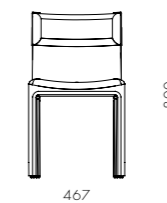

Taylor Dining Chair

CODE & MATERIALS
TA-S210
Solid wood frame, Upholstery

DIMENSIONS
W467 x D548 x H800mm
Seating high:462mm