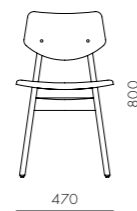

CODE & MATERIALS
RI-S220-WVD
Solid wood frame, Upholstery,
Stainless steel hairline brass

DIMENSIONS
W470 x D540 x H800mm
Seating height: 455mm