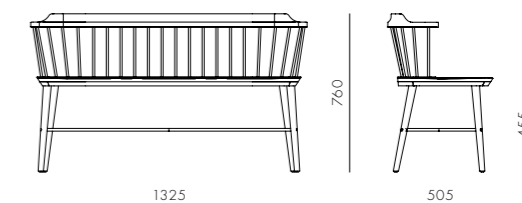

DIMENSIONS
W540 x D540 x H915mm
Seating height: 455mm

Exchange Lounge Chair 2.0

CODE & MATERIALS
EX-S111-R2
Solid wood frame, Wood veneer seat, Steel black powder coat matt

DIMENSIONS
W595 x D550 x H655mm
Seating height: 390mm

Exchange Bar Chair 2.0 SH610 / 750

CODE & MATERIALS
EX-S311-R2-610
EX-S311-R2-750
Solid wood frame, Wood veneer seat, Steel black powder coat matt

DIMENSIONS
W525 x D505 x H865mm
W525 x D505 x H1005mm
Seating height: 610/750mm

Exchange Dining Chair 2.0

CODE & MATERIALS
EX-S211-R2
Solid wood frame, Wood veneer seat, Steel black powder coat matt

DIMENSIONS
W525 x D505 x H760mm
Seating height: 455mm

Exchange Chair Two Seater 2.0

CODE & MATERIALS
EX-S221-R2
Solid wood frame, Wood veneer seat, Steel black powder coat matt

DIMENSIONS
W1325 x D505 x H760mm
Seating height: 455mm

Float

by Michele De Lucchi

Float is a new modular sofa system that presents cushions supported by a seemingly invisible structure, as if they are floating on air. The magical effect created by these floating cushions is made possible by the arrangement of feet outside of the padded form. A double layer of cushions, supported by a metallic sheet, provides optimal comfort and strength, while a crossbar that runs back and sideways containing the cushions, supports the headrest elements and gives structural integrity. The Float Sofa is supported by a thin yet robust steel structure and is designed to allow for comfortable sitting, resting and invites users to "flop down" on it.