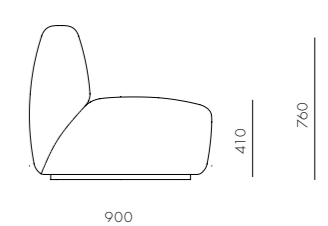

Infinity Straight

CODE & MATERIALS
 IF-S410
 Solid wood and plywood
 frame, Upholstery

DIMENSIONS
 W900 x D900 x H760mm
 Seating height: 410mm

Infinity Corner

CODE & MATERIALS
IF-S420
Solid wood and plywood
frame, Upholstery