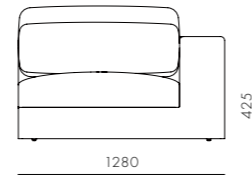

Atelier Center-Skirt

CODE & MATERIALS
AT-S410
Solid wood and plywood frame, Upholstery

DIMENSIONS
W1000 x D1280 x H780mm
Seating height: 425mm

Atelier Corner-Skirt

CODE & MATERIALS
AT-S420
Solid wood and plywood frame,
Upholstery

DIMENSIONS
W1280 x D1280 x H780mm
Seating height: 425mm

Atelier Corner-Leg

CODE & MATERIALS
AT-S421
Solid wood and plywood frame,
Upholstery

DIMENSIONS
W1280 x D1280 x H780mm
Seating height: 425mm

Atelier Chaise Lounge L / R-Skirt