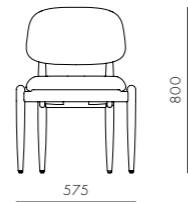

Slow Dining Chair

CODE & MATERIALS
Sl-S211
Solid wood frame, Upholstery

DIMENSIONS
W605 x D580 x H800mm
Seating height: 470mm

Slow Side Chair

CODE & MATERIALS
SL-S210
Solid wood frame, Upholstery

DIMENSIONS
W575 x D580 x H800mm
Seating height: 470mm