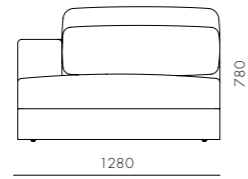

Atelier Center-Skirt

CODE & MATERIALS
AT-S410
Solid wood and plywood frame, Upholstery

DIMENSIONS
W1000 x D1280 x H780mm
Seating height: 425mm

Atelier Corner-Skirt

CODE & MATERIALS
AT-S420
Solid wood and plywood frame,
Upholstery

DIMENSIONS
W1280 x D1280 x H780mm
Seating height: 425mm

Atelier Corner-Leg

CODE & MATERIALS
AT-S421
Solid wood and plywood frame,
Upholstery

DIMENSIONS
W1280 x D1280 x H780mm
Seating height: 425mm

Atelier Chaise Lounge L / R-Skirt

CODE & MATERIALS
AT-S430-L
AT-S430-R
Solid wood and plywood frame,
Upholstery

DIMENSIONS
W1280 x D1780 x H780mm
Seating height: 425mm

Atelier Chaise Lounge L / R-Leg

CODE & MATERIALS
AT-S431-L
AT-S431-R
Solid wood and plywood frame,
Upholstery

DIMENSIONS
W1280 x D1780 x H780mm
Seating height: 425mm

Atelier Ottoman-Skirt

CODE & MATERIALS
AT-S510
Solid wood and plywood frame,
Upholstery

DIMENSIONS
W1000 x D1000 x H425mm
Seating height: 425mm

Atelier Ottoman-Leg