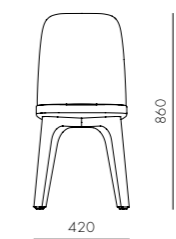

CODE & MATERIALS
UT-S220
Solid wood legs, Plywood panel, Steel hairline aged gold, Upholstery

DIMENSIONS
W420 x D525 x H860mm
Seating height: 465mm