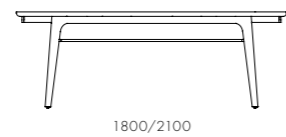

CODE & MATERIALS

UT-T410-1800
UT-T410-2100
Solid wood legs and drawers*, Steel hairline aged gold, Wood veneer top