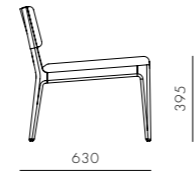

Taylor Dining Chair

CODE & MATERIALS
TA-S210
Solid wood frame, Upholstery

DIMENSIONS
W467 x D548 x H800mm
Seating high:462mm

Taylor Lounge Chair

CODE & MATERIALS
TA-S112
Solid wood frame, Upholstery

DIMENSIONS
W620 x D630 x H650mm
Seating height: 395mm