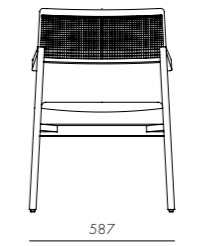

CODE & MATERIALS
RI-S211-CA
Solid wood frame,
Upholstery and cane

DIMENSIONS
W587 x D577 x H823mm
Seating height: 455mm