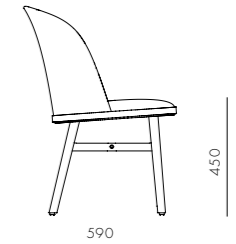

Bund Dining Chair

CODE & MATERIALS

BU-S210
Stainless steel hairline aged gold,
Solid wood frame, Upholstered
moulded foam frame, Upholstered seat

DIMENSIONS

W500 x D590 x H810mm
Seating height: 450mm

Bund Lounge Chair

CODE & MATERIALS

BU-S111
Stainless steel hairline aged gold,
Solid wood frame, Upholstered
moulded foam frame, Upholstered seat

DIMENSIONS

W630 x D870 x H815mm
Seating height: 390mm

Bund Bar Chair SH610 / SH750