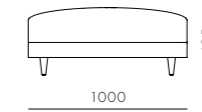

DIMENSIONS
W1280 x D1280 x H780mm
Seating height: 425mm

Atelier Corner-Leg

CODE & MATERIALS
AT-S421
Solid wood and plywood frame,
Upholstery

DIMENSIONS
W1280 x D1280 x H780mm
Seating height: 425mm

Atelier Chaise Lounge L / R-Skirt

CODE & MATERIALS
AT-S430-L
AT-S430-R
Solid wood and plywood frame,
Upholstery

DIMENSIONS
W1280 x D1780 x H780mm
Seating height: 425mm

Atelier Chaise Lounge L / R-Leg

CODE & MATERIALS
AT-S431-L
AT-S431-R
Solid wood and plywood frame,
Upholstery

DIMENSIONS
W1280 x D1780 x H780mm
Seating height: 425mm

Atelier Ottoman-Skirt

CODE & MATERIALS
AT-S510
Solid wood and plywood frame,
Upholstery

DIMENSIONS
W1000 x D1000 x H425mm
Seating height: 425mm

Atelier Ottoman-Leg

CODE & MATERIALS
AT-S511
Solid wood and plywood frame,
Upholstery

DIMENSIONS
W1000 x D1000 x H425mm
Seating height: 425mm

Atelier Center-Leg

CODE & MATERIALS
AT-S411
Solid wood and plywood frame,
Upholstery