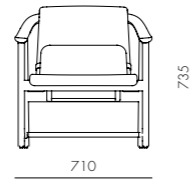

Mandarin Lounge Chair

CODE & MATERIALS
MA-S111
Solid wood frame,
Stainless steel hairline gold,
Upholstered seat shell

DIMENSIONS
W710 x D700 x H735mm
Seating height: 380mm