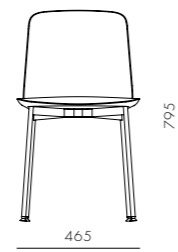

CODE & MATERIALS
CR-S220
Steel black powder coat matt, Upholstered seat and back