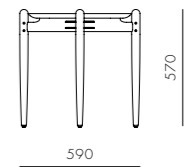

CODE & MATERIALS
SL-T230
Solid wood frame, Wood
vener top, Stainless steel
oil rubbed copper

DIMENSIONS
Φ590 x H570mm