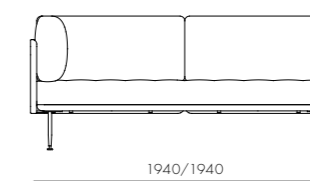

Utility Bar Chair SH610 / SH760

CODE & MATERIALS

UT-S310-610
UT-S310-760
Solid wood legs, Plywood panel, Steel hairline aged gold, Upholstery

DIMENSIONS

W370 x D445 x H925mm
W390 x D455 x H1075mm
Seating height: 610/760mm

Utility Sofa 1 Side L

CODE & MATERIALS

UT-S410
Wood veneer base, Stainless steel hairline aged gold / steel black powder coat matt, Upholstery

DIMENSIONS

W1900 x D800 x H860mm
Seating height: 440mm

Utility Café Table H900 / H1050

CODE & MATERIALS

UT-T310-900
UT-T310-1050
Solid wood legs, Steel hairline aged gold, Wood veneer top

DIMENSIONS

W640 x D640 x H900mm (Φ630)
W665 x D665 x H1050mm (Φ630)

Utility Sofa 2 Sides S-L / S-R

CODE & MATERIALS

UT-S421-L
UT-S421-R
Wood veneer base, Stainless steel hairline aged gold / steel black powder coat matt, Upholstery

DIMENSIONS

W990 x D800 x H860mm
W990 x D800 x H860mm
Seating height: 440/440mm

Utility Dining Table W1800 / W2100

CODE & MATERIALS

UT-T410-1800
UT-T410-2100
Solid wood legs and drawers*, Steel hairline aged gold, Wood veneer top

DIMENSIONS

W1800 x D900 x H750mm
W2100 x D900 x H750mm

*Only W2100 version has drawer.

Utility Sofa 2 Sides L-L / L-R

CODE & MATERIALS

UT-S420-L
UT-S420-R
Wood veneer base, Stainless steel hairline aged gold / steel black powder coat matt, Upholstery

DIMENSIONS

W1940 x D800 x H860mm
W1940 x D800 x H860mm
Seating height: 440/440mm

Utility Sofa 1 Side S

CODE & MATERIALS

UT-S411
Wood veneer base, Stainless steel hairline aged gold / steel black powder coat matt, Upholstery

DIMENSIONS

W950 x D800 x H860mm
Seating height: 440mm

Utility Sofa 3 Sides S

CODE & MATERIALS

UT-S431
Wood veneer base, Stainless steel hairline aged gold / steel black powder coat matt, Upholstery

DIMENSIONS

W1030 x D800 x H860mm
Seating height: 440mm