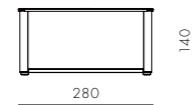

Seiton Box Small

CODE & MATERIALS
SE-B120-S
Aluminium frame, steel black powder coat matt cap, cardboard with fabric cover

DIMENSIONS
W280 x D345 x H140mm

COLOR
● ● ●