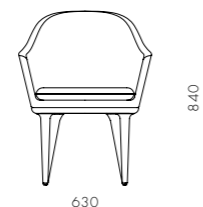

CODE & MATERIALS

LN-S221-L
Solid wood legs,
Upholstered moulded foam frame,
Upholstered cushion