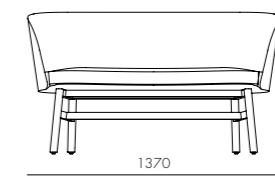

DIMENSIONS
 W680 x D680 x H740mm
 Seating height: 390mm

Mr.B Two Seater Chair

CODE & MATERIALS
 MB-S121
 Stainless steel hairline gold,
 Solid wood frame, Upholstery

DIMENSIONS
 W1370 x D645 x H740mm
 Seating height: 470mm

Mr.B Swivel Bar Chair

CODE & MATERIALS
 MB-S310-750
 Stainless steel hairline gold,
 Solid wood frame, Upholstery

DIMENSIONS
 W530 x D470 x H995mm
 Seating height: 750mm

Ori

by Hallgeir Homstvedt

True to the Stellar Works mindset, the Ori chair is a gentle mix of Nordic and Asian influences. The softly shaped outline of the chair is only interrupted by the sharp fold in the seat and backrest, marking the zones that are in contact with the body. The slender frame is inspired by the type of bamboo scaffolding that is just tied together, commonly used in Asia (Hong Kong). Similarly the frame of the chair is composed of gently curved segments of tube that just kiss each other at the point where they overlap, creating a light and organic structure. The Ori chair is designed for the places where people gather to enjoy a meal and interact, whether at home or in public spaces. Ori comes with or without an armrest and stacks well for easy storage.