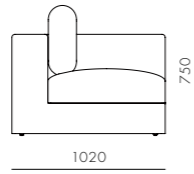

Atelier Small Corner-Skirt

CODE & MATERIALS
AT-S450
Solid wood and plywood frame,
Upholstery

DIMENSIONS
W1020 x D1020 x H750mm
Seating height: 395mm