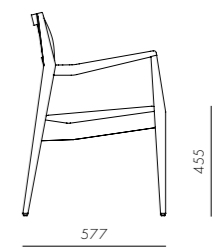

CODE & MATERIALS
RI-S211-UP
Solid wood frame, Upholstery

DIMENSIONS
W587 x D577 x H823mm
Seating height: 455mm