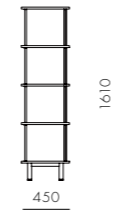

DIMENSIONS

W1815 x D450 x H1610mm