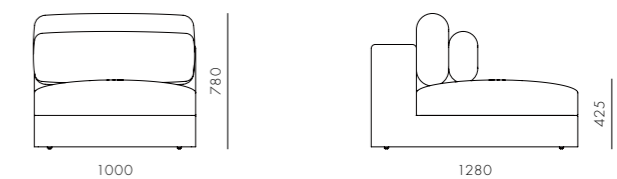

Atelier Center-Skirt

CODE & MATERIALS
AT-S410
Solid wood and plywood frame, Upholstery

DIMENSIONS
W1000 x D1280 x H780mm
Seating height: 425mm

Atelier Corner-Skirt

CODE & MATERIALS
AT-S420
Solid wood and plywood frame,
Upholstery