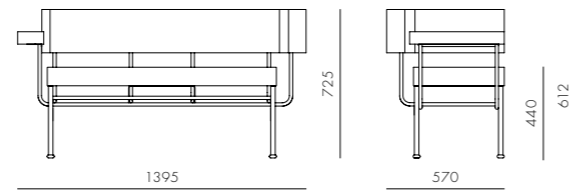

Cotton Club Lounge Chair (1988)

CODE & MATERIALS

CF-S111
Steel black powder coat
matt, Upholstery

DIMENSIONS

W730 x D570 x H725mm
Seating height: 440mm

Cotton Club Lounge Chair Two Seater (1988)

CODE & MATERIALS
CF-S121
Steel black powder coat matt, Upholstery

DIMENSIONS
W1395 x D570 x H725mm
Seating height: 440mm

Ran Library (1982)

CODE & MATERIALS
CF-SF110
Steel black powder coat matt, Wood veneer shelves

DIMENSIONS
W1120 x D455 x H2040mm

Crawford

by Tom Fereday