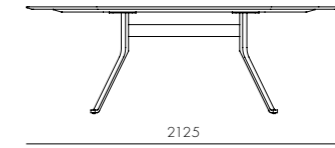

Blink Oval Dining Table - Stone Top

CODE & MATERIALS
BL-T420-2125-ST
Stone top in gloss paint surface, Steel black powder coat sand brust

DIMENSIONS
W2125 x D1100 x H720mm