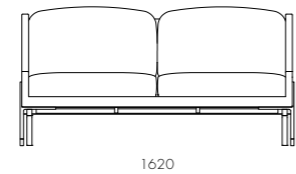

DIMENSIONS

W515 x D495 x H725mm
Seating height: 610mm

Blink Bar Stool SH750

CODE & MATERIALS

BL-S610-750
Stainless steel hairline gold,
Steel black powder coat
sand brust, Upholstery

DIMENSIONS

W515 x D510 x H865mm
Seating height: 750mm

Blink Lounge Chair

CODE & MATERIALS
 BL-S410
 Stainless steel hairline gold,
 Steel black powder coat
 sand brust, Upholstery

DIMENSIONS
 W695 x D800 x H820mm
 Seating height: 430mm

Blink Side Table - Stone Top

CODE & MATERIALS
 BL-T110-600-ST
 Stone top in glass paint
 surface, Steel black powder
 coat sand brust

DIMENSIONS
 W600 x D600 x H430mm

Blink Sofa Two Seater

CODE & MATERIALS
 BL-S420
 Stainless steel hairline gold,
 Steel black powder coat
 sand brust, Upholstery

DIMENSIONS
 W1620 x D800 x H820mm
 Seating height: 430mm

Blink Coffee Table - Wood Top

CODE & MATERIALS
 BL-T210-1080-WD
 Wood veneer top, Steel black
 powder coat sand brust

DIMENSIONS
 W1080 x D1080 x H380mm