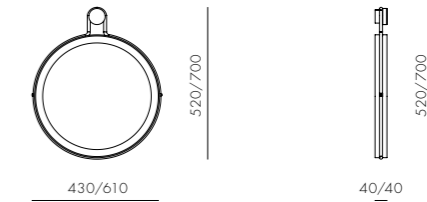

DIMENSIONS

W430 x D40 x H520mm
W610 x D40 x H700mm