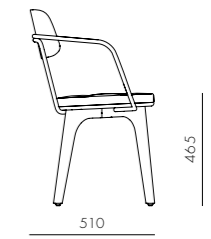

CODE & MATERIALS
UT-S211-UP
Solid wood legs, Plywood panel, Steel hairline aged gold, Upholstery

DIMENSIONS
W535 x D510 x H810mm
Seating height: 465mm