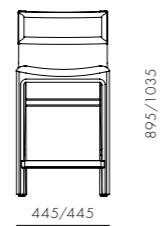

Taylor Bar Chair SH610 / SH750

CODE & MATERIALS
TA-S310-610
TA-S310-750
Solid wood frame, Upholstery, Stainless steel hairline aged gold

DIMENSIONS
W445 x D440 x H895mm
W445 x D440 x H1035mm
Seating height: 610/750mm