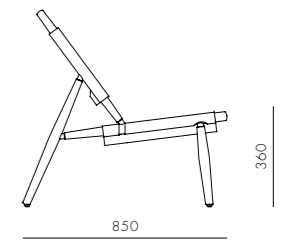

CODE & MATERIALS
VW-S110
Solid wood frame, Saddle
leather seat and back

DIMENSIONS
W605 x D850 x H810mm
Seating height: 360mm