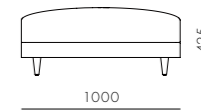

DIMENSIONS
W1280 x D1280 x H780mm
Seating height: 425mm

Atelier Corner-Leg

CODE & MATERIALS
AT-S421
Solid wood and plywood frame,
Upholstery

DIMENSIONS
W1280 x D1280 x H780mm
Seating height: 425mm

Atelier Chaise Lounge L / R-Skirt

CODE & MATERIALS
AT-S430-L
AT-S430-R
Solid wood and plywood frame,
Upholstery

DIMENSIONS
W1280 x D1780 x H780mm
Seating height: 425mm

Atelier Chaise Lounge L / R-Leg

CODE & MATERIALS
AT-S431-L
AT-S431-R
Solid wood and plywood frame,
Upholstery

DIMENSIONS
W1280 x D1780 x H780mm
Seating height: 425mm

Atelier Ottoman-Skirt

CODE & MATERIALS
AT-S510
Solid wood and plywood frame,
Upholstery

DIMENSIONS
W1000 x D1000 x H425mm
Seating height: 425mm

Atelier Ottoman-Leg

CODE & MATERIALS
AT-S511
Solid wood and plywood frame,
Upholstery

DIMENSIONS
W1000 x D1000 x H425mm
Seating height: 425mm

Atelier Center-Leg

CODE & MATERIALS
AT-S411
Solid wood and plywood frame,
Upholstery