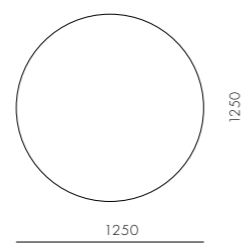

DIMENSIONS
Φ1250 x H720mm

Slow Shelf 5

CODE & MATERIALS
SL-SF110-5
Solid wood frame, Wood veneer
shelves, Stainless steel oil
rubbed copper

DIMENSIONS
W1200 x D375 x H1700mm

Slow Shelf 4

CODE & MATERIALS

SL-SF110-4
Solid wood frame, Wood veneer shelves, Stainless steel oil rubbed copper