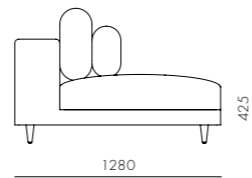

DIMENSIONS
W1280 x D1780 x H780mm
Seating height: 425mm

Atelier Ottoman-Skirt

CODE & MATERIALS
AT-S510
Solid wood and plywood frame,
Upholstery

DIMENSIONS
W1000 x D1000 x H425mm
Seating height: 425mm

Atelier Ottoman-Leg

CODE & MATERIALS
AT-S511
Solid wood and plywood frame,
Upholstery

DIMENSIONS
W1000 x D1000 x H425mm
Seating height: 425mm

Atelier Center-Leg

CODE & MATERIALS
AT-S411
Solid wood and plywood frame,
Upholstery

DIMENSIONS
W1000 x D1280 x H780mm
Seating height: 425mm

Atelier Small Center-Skirt

CODE & MATERIALS
AT-S440
Solid wood and plywood frame,
Upholstery

DIMENSIONS
W800 x D1020 x H750mm
Seating height: 395mm