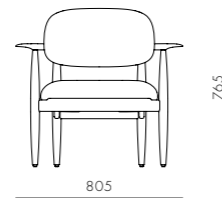

Slow Coffee Table

CODE & MATERIALS
SL-T210-800
Solid wood frame,
Wood veneer top

DIMENSIONS
Φ800 x H435mm

Slow Lounge Chair

CODE & MATERIALS
SL-S111
Solid wood frame, Upholstery

DIMENSIONS
W805 x D670 x H765mm
Seating height: 420mm