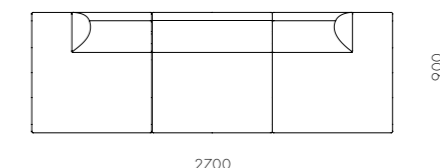

Infinity Option 1

CODE & MATERIALS
Infinity Straight, Infinity Arm L/R

DIMENSIONS
W2700 x D900mm