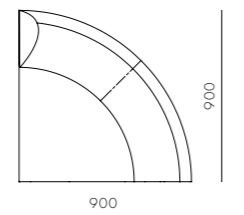

Infinity End L

CODE & MATERIALS
IF-S440-L
Solid wood and plywood
frame, Upholstery

DIMENSIONS
W900 x D900 x H760mm
Seating height: 410mm