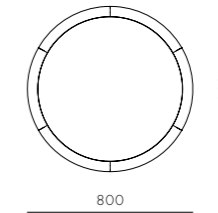

Slow Coffee Table

CODE & MATERIALS
SL-T210-800
Solid wood frame,
Wood veneer top

DIMENSIONS
Φ800 x H435mm

Slow Lounge Chair

CODE & MATERIALS
SL-S111
Solid wood frame, Upholstery

DIMENSIONS
W805 x D670 x H765mm
Seating height: 420mm