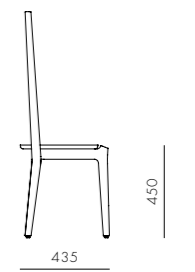

Taylor Valet

CODE & MATERIALS
TA-V110
Solid wood frame, Wood veneer top

DIMENSIONS
W425 x D435 x H1090mm