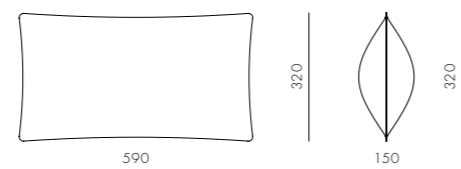

Qi Pillow Small

CODE & MATERIALS
QI-S400-A1
Upholstery

DIMENSIONS
W380 x D380 x H150mm

Qi Pillow Large

CODE & MATERIALS
QI-S400-A2
Upholstery

DIMENSIONS
W590 x D320 x H150mm

QT/Chillax

by Nic Graham