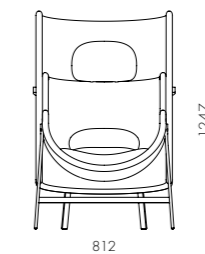

CODE & MATERIALS
KT-S120-D
Steel black powder coat matt,
Upholstered moulded foam shell

DIMENSIONS
W812 x D793 x H1247mm
Seating height: 425mm