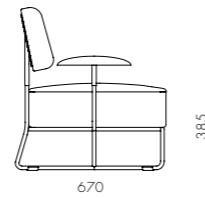

DIMENSIONS
 W820 x D670 x H720mm
 Seating height: 385mm

QT Coffee Table C450/C600

CODE & MATERIALS
 QT-T210-450
 QT-T210-600
 Wood veneer top, Stainless steel hairline gold & steel black powder coat matt