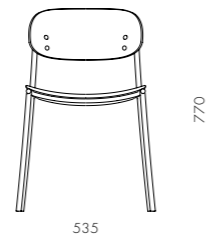

DIMENSIONS

W535 x D513 x H770mm
Seating height: 445mm