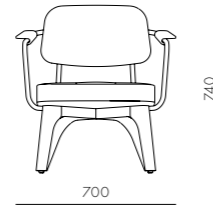

CODE & MATERIALS
UT-S111-H
Solid wood legs, Veneer plywood panel, Steel hairline aged gold, Upholstery