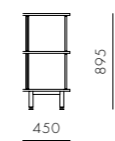

DIMENSIONS

W1815 x D450 x H900mm

Seiton 3

CODE & MATERIALS

SE-SF130
Steel black powder coat
matt, Wood veneer shelves

DIMENSIONS

W1815 x D450 x H895mm

Seiton Cabinet Low