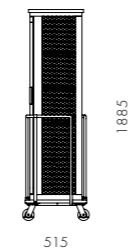

Cotton Club Lounge Chair (1988)

CODE & MATERIALS

CF-S111
Steel black powder coat
matt, Upholstery

DIMENSIONS

W730 x D570 x H725mm
Seating height: 440mm

Cotton Club Lounge Chair Two Seater (1988)

CODE & MATERIALS
CF-S121
Steel black powder coat matt, Upholstery