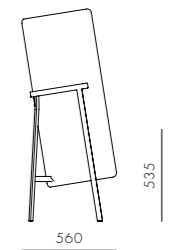

Kite Lounge Chair-Narrow

CODE & MATERIALS
 KT-S110-N
 Steel black powder coat matt,
 Upholstered moulded foam shell

DIMENSIONS
 W812 x D518 x H896mm
 Seating height: 535mm

Kite Lounge Chair-Deep

CODE & MATERIALS
 KT-S110-D
 Steel black powder coat matt,
 Upholstered moulded foam shell

DIMENSIONS
 W812 x D752 x H896mm
 Seating height: 425mm

Kite Highback Chair-Narrow

CODE & MATERIALS
 KT-S120-N
 Steel black powder coat matt,
 Upholstered moulded foam shell

DIMENSIONS
 W812 x D560 x H1247mm
 Seating height: 535mm