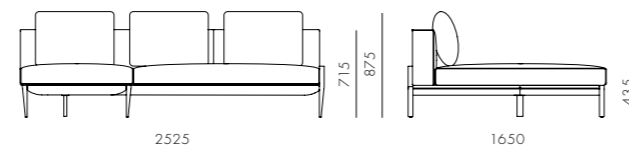

Float Sofa L-Shape L / R

CODE & MATERIALS
FL-441-L
FL-441-R
Steel dark grey powder coat
matt frame, Upholstery

DIMENSIONS
W2525 x D1650 x H715 (875) mm
Seating height: 435mm