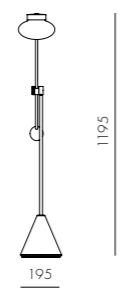

DIMENSIONS
Φ25 x D180mm

Mūn Floor Lamp Adjustable

CODE & MATERIALS
MN-F110
Powder coated steel frame,
Glass shade

DIMENSIONS
W195 x D890 x H1195mm

Yama

by Space Copenhagen

'Yama' is Japanese for 'mountain'. Created on the clear geometric form of a cone, Yama is a collection of pendant lamps, offered in a range of different materials that each sets a different tone. The construction becomes the decorative feature, resulting in an honest and simple expression that lends itself well to a multitude of uses from repetition or sculptural feature in bigger spaces to classic accent lighting.