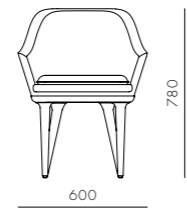

LN-S121-S
Solid wood legs,
Upholstered moulded foam frame,
Upholstered cushion

DIMENSIONS

W630 x D570 x H770mm
Seating height: 400mm

Lunar Bar Chair SH750

CODE & MATERIALS

LN-S311-750
Solid wood legs, Upholstered
moulded foam frame, Upholstered
cushion, Brass plated stainless steel

DIMENSIONS

W600 x D510 x H1060mm
Seating height: 750mm

Lunar Lounge Chair Large

CODE & MATERIALS

LN-S111-L
Solid wood legs,
Upholstered moulded foam frame,
Upholstered cushion

DIMENSIONS

W850 x D710 x H800mm
Seating height: 420mm

Lunar Side Table

CODE & MATERIALS

LN-T110-500
Solid wood legs,
Wood veneer top

DIMENSIONS

Φ500 x H400mm

Lunar Dining Chair Small

CODE & MATERIALS

LN-S221-S
Solid wood legs,
Upholstered moulded foam frame,
Upholstered cushion

DIMENSIONS

W600 x D510 x H780mm
Seating height: 470mm

Lunar Coffee Table W1200

CODE & MATERIALS

LN-T210-1200
Solid wood legs,
Wood veneer top

DIMENSIONS

W1200 x D650 x H400mm

Lunar Dining Chair Large