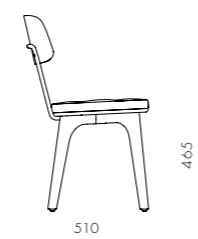

CODE & MATERIALS
UT-S210-UP
Solid wood legs, Plywood panel, Steel hairline aged gold, Upholstery

DIMENSIONS
W420 x D510 x H810mm
Seating height: 465mm