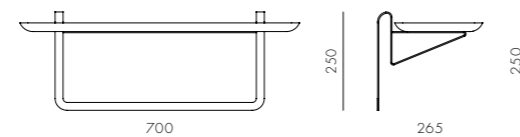

DIMENSIONS

W700 x D265 x H250mm