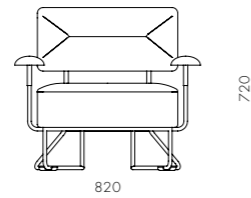

DIMENSIONS
 W820 x D670 x H720mm
 Seating height: 385mm

QT Coffee Table C450/C600

CODE & MATERIALS
 QT-T210-450
 QT-T210-600
 Wood veneer top, Stainless steel hairline gold & steel black powder coat matt