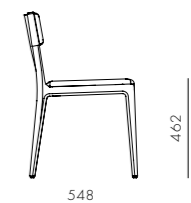

Taylor Dining Chair

CODE & MATERIALS
TA-S210
Solid wood frame, Upholstery

DIMENSIONS
W467 x D548 x H800mm
Seating high:462mm