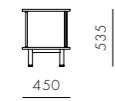

DIMENSIONS

W1815 x D450 x H1610mm

Seiton 2

CODE & MATERIALS

SE-SF120
Steel black powder coat
matt, Wood veneer shelves

DIMENSIONS

W1815 x D450 x H535mm

Seiton 3-1 L/R