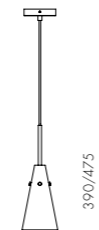

Yama Pendant Glass Small / Middle

CODE & MATERIALS

YA-P110-S
YA-P110-M
Glass shade, Brass plated stainless steel structure

DIMENSIONS

Φ135 x H390mm
Φ180 x H475mm

COLOR

135/180

135/180