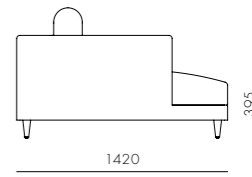

Atelier Small Corner-Skirt

CODE & MATERIALS
AT-S450
Solid wood and plywood frame,
Upholstery

DIMENSIONS
W1020 x D1020 x H750mm
Seating height: 395mm

Atelier Small Corner-Leg

CODE & MATERIALS
AT-S451
Solid wood and plywood frame,
Upholstery

DIMENSIONS
W1020 x D1020 x H750mm
Seating height: 395mm

Atelier Small Chaise Lounge L / R-Skirt

CODE & MATERIALS
AT-S460-L
AT-S460-R
Solid wood and plywood frame,
Upholstery

DIMENSIONS
W1020 x D1420 x H750mm
Seating height: 395mm

Atelier Small Chaise Lounge L / R-Leg

CODE & MATERIALS
AT-S461-L
AT-S461-R
Solid wood and plywood frame,
Upholstery

DIMENSIONS
W1020 x D1420 x H750mm
Seating height: 395mm

Atelier Small Ottoman-Skirt

CODE & MATERIALS
AT-S520
Solid wood and plywood frame,
Upholstery