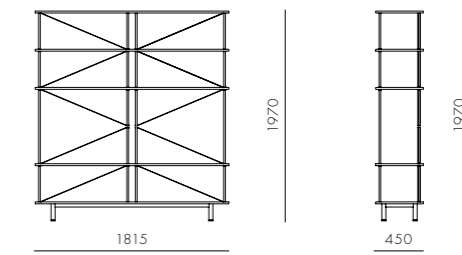

CODE & MATERIALS
SE-SF150
Steel black powder coat matt,
Wood veneer shelves

DIMENSIONS
W1815 x D450 x H1970mm