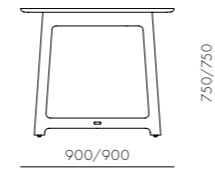

Mandarin Dining Table W2100/W2400

CODE & MATERIALS
MA-T410-2100
MA-T410-2400
Solid wood frame, Wood veneer
top, Stainless steel hairline gold,
Blackened stainless steel

DIMENSIONS
W2100 x D900 x H750mm
W2400 x D900 x H750mm