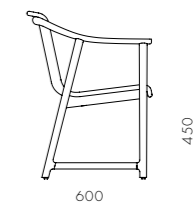

Mandarin Dining Chair

CODE & MATERIALS
MA-S211
Solid wood frame,
Stainless steel hairline gold,
Upholstered seat shell

DIMENSIONS
W585 x D600 x H805mm
Seating height: 450mm

Mandarin Lounge Chair

CODE & MATERIALS
MA-S111
Solid wood frame,
Stainless steel hairline gold,
Upholstered seat shell