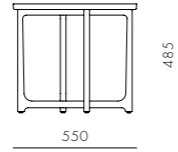

Lyrical Small Side Table

CODE & MATERIALS
 LY-T110-450
 Solid wood legs,
 Wood veneer top

DIMENSIONS
 Φ450 x H285mm

Lyrical High Side Table

CODE & MATERIALS
LY-T110-550
Solid wood legs,
Wood veneer top

DIMENSIONS
Φ550 x H485mm