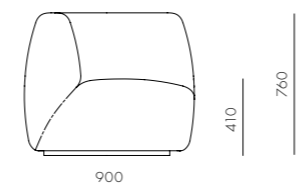

Infinity End R

CODE & MATERIALS
IF-S440-R
Solid wood and plywood
frame, Upholstery

DIMENSIONS
W900 x D900 x H760mm
Seating height: 410mm