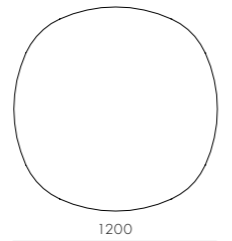

Blink Dining Table - Stone Top

CODE & MATERIALS
BL-T410-1200-ST
Stone top in gloss paint surface, Steel black powder coat sand brust

DIMENSIONS
W1200 x D1200 x H720mm