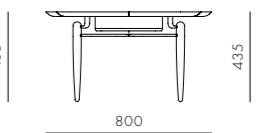

CODE & MATERIALS
SL-T220
Solid wood frame,
Wood veneer top

DIMENSIONS
W1400 x D800 x H435mm