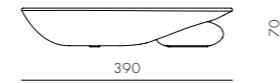

DIMENSIONS
Φ390 x H70mm

COLOR
● ● ●

Lonar D285

CODE & MATERIALS
SI-TR110-S
MDF matt lacquered

DIMENSIONS
Φ285 x H56mm

COLOR
● ● ●

Lonar D350

CODE & MATERIALS
SI-TR110-L
MDF matt lacquered