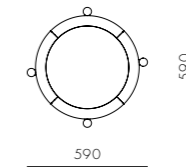

CODE & MATERIALS
SL-T230
Solid wood frame, Wood
vener top, Stainless steel
oil rubbed copper

DIMENSIONS
Φ590 x H570mm