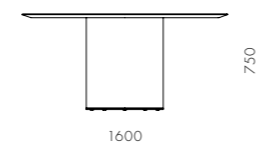

DIMENSIONS
Φ1600 x H750mm