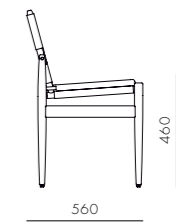

CODE & MATERIALS
JN-S210-LE
Solid wood frame, Upholstery,
Stainless steel oil rubbed copper

DIMENSIONS
W585 x D560 x H850mm
Seating height: 460mm