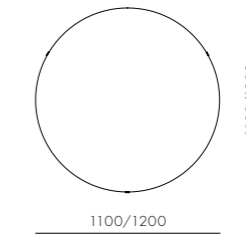

CODE & MATERIALS

RN-T420-1100
RN-T420-1200
Solid wood legs, Wood veneer top, Stainless steel hairline gold, Steel black powder coat matt