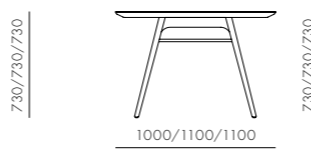

DIMENSIONS

W1800 x D1000 x H730mm
W2100 x D1100 x H730mm
W2600 x D1100 x H730mm