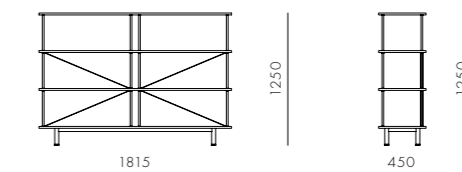

CODE & MATERIALS
SE-SF140
Steel black powder coat matt,
Wood veneer shelves

DIMENSIONS
W1815 x D450 x H1250mm