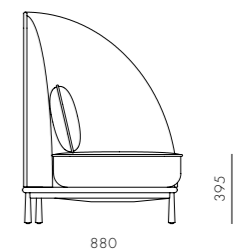

CODE & MATERIALS
AR-S410-R
Wood veneer base, Steel black powder coat matt leg, Upholstery

DIMENSIONS
W1470 x D880 x H1160mm
Seating height: 395mm