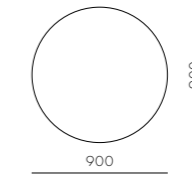

CODE & MATERIALS
CRT410-1600-ST
Stainless steel hairline brass, Wood veneer base, Stainless steel brass ring, Stone top in gloss paint surface

DIMENSIONS
Φ1600 x H750mm

Crawford Lazy Susan 900

CODE & MATERIALS
CR-T400-A3
Wood veneer top, Metal base