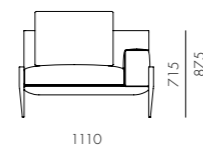

DIMENSIONS
W1840 x D940 x H715 (875) mm
Seating height: 435mm

Float Sofa 1 Seater - Armless

CODE & MATERIALS
FL-S411
Steel dark grey powder coat
matt frame, Upholstery

DIMENSIONS
W1110 x D940 x H715 (875) mm
Seating height: 435mm

Float Sofa 2 Seater - 1 Arm

CODE & MATERIALS
FL-S422
Steel dark grey powder coat
matt frame, Upholstery

DIMENSIONS
W1840 x D940 x H715 (875) mm
Seating height: 435mm

Float Sofa 1 Seater - 1 Arm

CODE & MATERIALS
FL-S412
Steel dark grey powder coat
matt frame, Upholstery

DIMENSIONS
W1110 x D940 x H715 (875) mm
Seating height: 435mm

Float Sofa 2 Seater - 2 Arm

CODE & MATERIALS
FL-S423
Steel dark grey powder coat
matt frame, Upholstery

DIMENSIONS
W1840 x D940 x H715 (875) mm
Seating height: 435mm