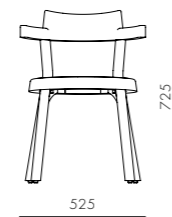

Pagoda Chair Cane - Wood Leg

CODE & MATERIALS
PA-S220-WD
Solid wood frame,
Cane, Aluminum alloy

DIMENSIONS
W525 x D510 x H725mm
Seating height: 445mm

Pagoda Chair Cane - Aluminum Leg Silver

CODE & MATERIALS
PA-S220-AL1
Solid wood frame,
Cane, Aluminum alloy