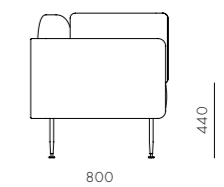

DIMENSIONS

W1030 x D800 x H860mm
Seating height: 440mm