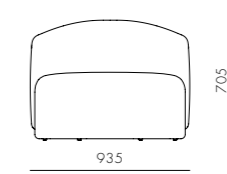

Taylor Sofa One Seater

CODE & MATERIALS
TA-S410
Solid wood plywood frame, Upholstery

DIMENSIONS
W935 x D665 x H705mm
Seating height: 400mm