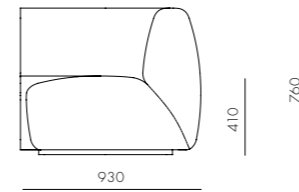

Infinity Corner

CODE & MATERIALS
IF-S420
Solid wood and plywood
frame, Upholstery

DIMENSIONS
W930 x D930 x H760mm
Seating height: 410mm