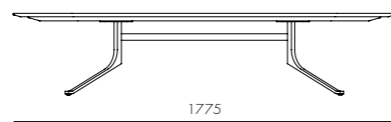

Blink Oval Coffee Table - Stone Top

CODE & MATERIALS
BL-T220-1775-ST
Stone top in gloss paint surface, Steel black powder coat sand brust

DIMENSIONS
W1775 x D600 x H380mm