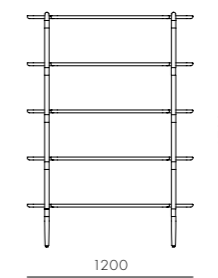

DIMENSIONS
Φ1250 x H720mm

Slow Shelf 5

CODE & MATERIALS
SL-SF110-5
Solid wood frame, Wood veneer
shelves, Stainless steel oil
rubbed copper

DIMENSIONS
W1200 x D375 x H1700mm

Slow Shelf 4

CODE & MATERIALS

SL-SF110-4
Solid wood frame, Wood veneer shelves, Stainless steel oil rubbed copper