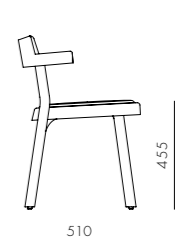

DIMENSIONS

W525 x D510 x H725mm
Seating height: 455mm

Ori Dining Armchair

CODE & MATERIALS

OR-S211
Steel black powder coat matt,
Wood veneer seat & back

DIMENSIONS

W585 x D513 x H770mm
Seating height: 445mm

Pagoda Chair Upholstery -Aluminum Leg Silver

CODE & MATERIALS

PA-S210-AL1
Solid wood frame, Upholstery,
Aluminum alloy

DIMENSIONS

W525 x D510 x H725mm
Seating height: 455mm

Pagoda Chair Upholstery - Aluminum Leg Gold