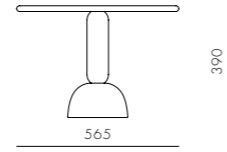

DIMENSIONS
Φ565 x H390 mm

Taiko Side Table C645

CODE & MATERIALS
TK-T110-645
Terrazzo, Steel black powder coat matt

DIMENSIONS
Φ645 x H330 mm

Taylor

by Yabu Pushenberg

Modernity reigns in the Taylor collection. Beginning with a sleekly profiled wood frame that cradles sporty upholstery on the seat and back, this chameleon-like chair effortlessly evolved into sofas and tables to round out the collection. Taylor's unwillingness to conform to a specific genre, sits well in any style of interior.