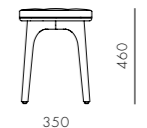

DIMENSIONS
 W640 x D690 x H740mm
 Seating height: 400mm

Utility Stool H460

CODE & MATERIALS
 UT-S610-460
 Solid wood legs, Plywood panel, Upholstery

DIMENSIONS
 W350 x D350 x H460mm
 Seating height: 460mm