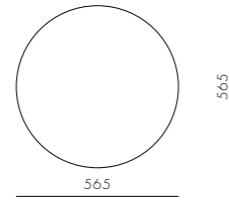

DIMENSIONS
Φ565 x H390 mm

Taiko Side Table C645

CODE & MATERIALS
TK-T110-645
Terrazzo, Steel black powder coat matt

DIMENSIONS
Φ645 x H330 mm

Taylor

by Yabu Pushenberg

Modernity reigns in the Taylor collection. Beginning with a sleekly profiled wood frame that cradles sporty upholstery on the seat and back, this chameleon-like chair effortlessly evolved into sofas and tables to round out the collection. Taylor's unwillingness to conform to a specific genre, sits well in any style of interior.