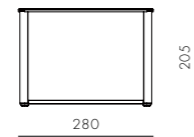

DIMENSIONS
W1815 x D450 x H540mm

Seiton Box Large

CODE & MATERIALS
SE-B120-L
Aluminium frame, steel black powder coat matt cap, cardboard with fabric cover

DIMENSIONS
W280 x D345 x H205mm

COLOR
● ● ●

Seiton Box Small