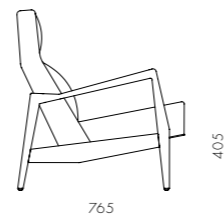

DIMENSIONS
W1265 x D726 x H 723mm

Risom Lounge Chair

CODE & MATERIALS
RI-S111
Solid wood frame, Upholstery

DIMENSIONS
W765 x D765 x H825mm
Seating height: 405mm

Risom Shelves

CODE & MATERIALS
RI-SF110
Solid wood legs, Wood
vener panels