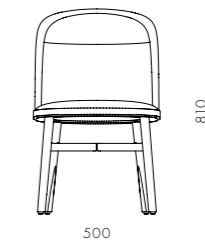

Bund Dining Chair

CODE & MATERIALS

BU-S210
Stainless steel hairline aged gold,
Solid wood frame, Upholstered
moulded foam frame, Upholstered seat

DIMENSIONS

W500 x D590 x H810mm
Seating height: 450mm

Bund Lounge Chair

CODE & MATERIALS

BU-S111
Stainless steel hairline aged gold,
Solid wood frame, Upholstered
moulded foam frame, Upholstered seat

DIMENSIONS

W630 x D870 x H815mm
Seating height: 390mm

Bund Bar Chair SH610 / SH750