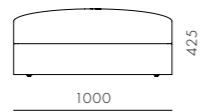

Atelier Center-Skirt

CODE & MATERIALS
AT-S410
Solid wood and plywood frame, Upholstery

DIMENSIONS
W1000 x D1280 x H780mm
Seating height: 425mm

Atelier Corner-Skirt

CODE & MATERIALS
AT-S420
Solid wood and plywood frame,
Upholstery

DIMENSIONS
W1280 x D1280 x H780mm
Seating height: 425mm

Atelier Corner-Leg

CODE & MATERIALS
AT-S421
Solid wood and plywood frame,
Upholstery

DIMENSIONS
W1280 x D1280 x H780mm
Seating height: 425mm

Atelier Chaise Lounge L / R-Skirt

CODE & MATERIALS
AT-S430-L
AT-S430-R
Solid wood and plywood frame,
Upholstery

DIMENSIONS
W1280 x D1780 x H780mm
Seating height: 425mm

Atelier Chaise Lounge L / R-Leg

CODE & MATERIALS
AT-S431-L
AT-S431-R
Solid wood and plywood frame,
Upholstery

DIMENSIONS
W1280 x D1780 x H780mm
Seating height: 425mm

Atelier Ottoman-Skirt

CODE & MATERIALS
AT-S510
Solid wood and plywood frame,
Upholstery

DIMENSIONS
W1000 x D1000 x H425mm
Seating height: 425mm

Atelier Ottoman-Leg