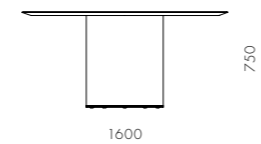

DIMENSIONS
Φ1600 x H750mm