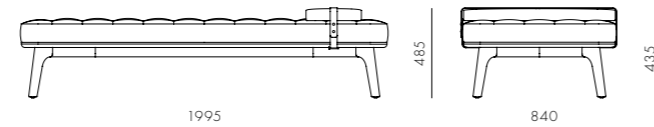

DIMENSIONS

W515 x D50 x H2020mm
W815 x D50 x H2020mm

Utility Daybed

CODE & MATERIALS

UT-B110
Solid wood legs, Veneer plywood panel, Upholstery

DIMENSIONS

W1995 x D840 x H485mm
Seating height: 435mm

Utility Shelf Extension