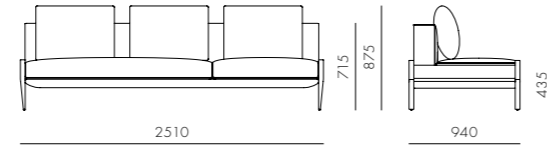

Float Sofa 3 Seater - Armless

CODE & MATERIALS
FL-S431
Steel dark grey powder coat
matt frame, Upholstery

DIMENSIONS
W2510 x D940 x H715 (875) mm
Seating height: 435mm