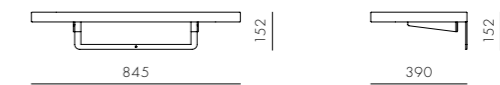

Float Sofa Side Table Large

CODE & MATERIALS
FL-S400-A2
Steel dark grey powder coat
matt frame, Wood veneer top

DIMENSIONS
W845 x D390 x H152mm