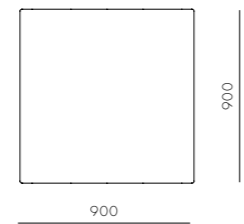

Infinity Backless

CODE & MATERIALS
IF-S430
Solid wood and plywood
frame, Upholstery

DIMENSIONS
W900 x D900 x H410mm
Seating height: 410mm