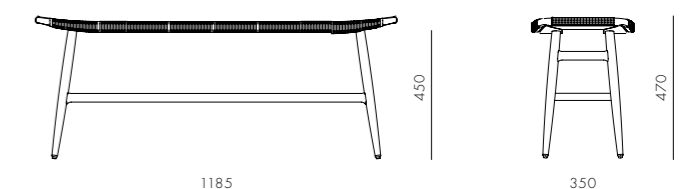

DIMENSIONS
W465 x D345 x H470mm
W465 x D345 x H630mm
W465 x D345 x H750mm
Seating height: 450/610/735mm

Freja Bench Paper Cord Seat

CODE & MATERIALS
FE-S620-PC
Solid wood frame, Paper cord seat

DIMENSIONS
W1185 x D350 x H470mm
Seating height: 450