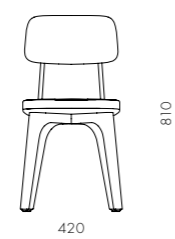

CODE & MATERIALS
UT-S210-UP
Solid wood legs, Plywood panel, Steel hairline aged gold, Upholstery

DIMENSIONS
W420 x D510 x H810mm
Seating height: 465mm