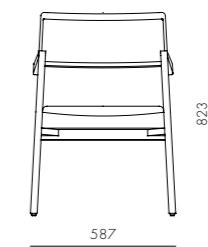

CODE & MATERIALS
RI-S211-UP
Solid wood frame, Upholstery

DIMENSIONS
W587 x D577 x H823mm
Seating height: 455mm