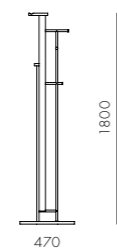

DIMENSIONS

W450 x D250 x H900mm

Inter Coat Hanger

CODE & MATERIALS

IT-V110
Solid wood frame, Stainless steel oil rubbed copper, Steel black powder coat matt

DIMENSIONS

W470 x D290 x H1800mm

James