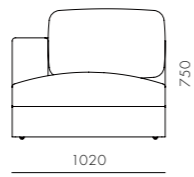

Atelier Small Chaise Lounge L / R-Skirt

CODE & MATERIALS
AT-S460-L
AT-S460-R
Solid wood and plywood frame,
Upholstery

DIMENSIONS
W1020 x D1420 x H750mm
Seating height: 395mm