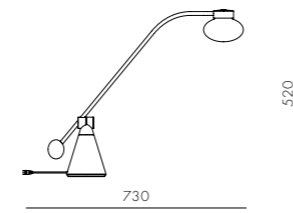

DIMENSIONS
W150 x D730 x H520mm