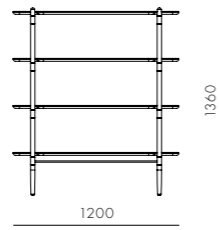

DIMENSIONS
Φ1250 x H720mm

Slow Shelf 5

CODE & MATERIALS
SL-SF110-5
Solid wood frame, Wood veneer
shelves, Stainless steel oil
rubbed copper

DIMENSIONS
W1200 x D375 x H1700mm

Slow Shelf 4

CODE & MATERIALS

SL-SF110-4
Solid wood frame, Wood veneer shelves, Stainless steel oil rubbed copper