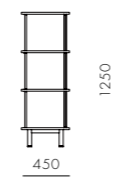

DIMENSIONS

W1815 x D450 x H1250mm