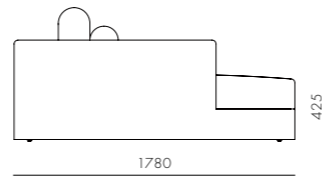

Atelier Center-Skirt

CODE & MATERIALS
AT-S410
Solid wood and plywood frame, Upholstery

DIMENSIONS
W1000 x D1280 x H780mm
Seating height: 425mm

Atelier Corner-Skirt

CODE & MATERIALS
AT-S420
Solid wood and plywood frame,
Upholstery

DIMENSIONS
W1280 x D1280 x H780mm
Seating height: 425mm

Atelier Corner-Leg

CODE & MATERIALS
AT-S421
Solid wood and plywood frame,
Upholstery

DIMENSIONS
W1280 x D1280 x H780mm
Seating height: 425mm

Atelier Chaise Lounge L / R-Skirt

CODE & MATERIALS
AT-S430-L
AT-S430-R
Solid wood and plywood frame,
Upholstery

DIMENSIONS
W1280 x D1780 x H780mm
Seating height: 425mm

Atelier Chaise Lounge L / R-Leg

CODE & MATERIALS
AT-S431-L
AT-S431-R
Solid wood and plywood frame,
Upholstery