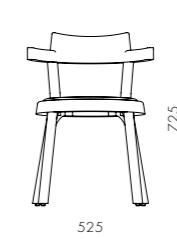

DIMENSIONS

W525 x D510 x H725mm
Seating height: 455mm

Ori Dining Armchair

CODE & MATERIALS

OR-S211
Steel black powder coat matt,
Wood veneer seat & back

DIMENSIONS

W585 x D513 x H770mm
Seating height: 445mm