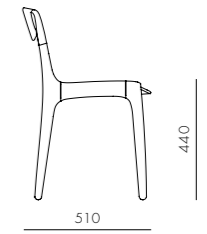

DIMENSIONS
W505 x D525 x H755mm
Seating height: 460mm

Church Chair (1956)

CODE & MATERIALS
VW-S240
Solid wood frame,
Paper cord seat

DIMENSIONS
W520 x D510 x H765mm
Seating height: 440mm

Triangle Chair (1952)