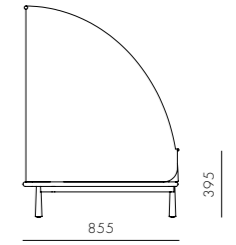

Arc Highback Lounge Chair

CODE & MATERIALS
AR-S121
Wood veneer base, Steel black powder coat matt leg, Upholstery

DIMENSIONS
W900 x D855 x H1160mm
Seating height: 395mm

Arc Lounge Chair

CODE & MATERIALS
AR-S111
Wood veneer base, Steel black powder coat matt leg, Upholstery