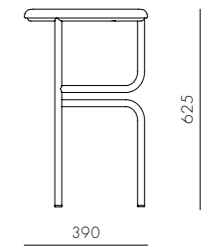

Aya Dining Armchair

CODE & MATERIALS
AY-S211
Solid wood frame, Upholstery

DIMENSIONS
W590 x D555 x H760mm
Seating height: 455mm

Aya Lounge Chair

CODE & MATERIALS
AY-S111
Solid wood frame, Upholstery

DIMENSIONS
W695 x D660 x H715mm
Seating height: 405mm

DIMENSIONS
W500 x D555 x H760mm
Seating height: 455mm

Aya Dining Table W2400

CODE & MATERIALS
AY-T410-2400
Solid wood frame, Wood veneer top, Blackened stainless steel

DIMENSIONS
W2400 x D900 x H735mm

Blend

Blend Stool W

CODE & MATERIALS
BD-S620-WD
Steel black powder coat matt frame, Solid wood seat

DIMENSIONS
Φ390 x H455mm
Seating height: 455mm

Blend Stool High

CODE & MATERIALS
BD-S610-H
Steel black powder coat matt frame, Solid wood seat

DIMENSIONS
Φ390 x H625mm
Seating height: 625mm

Blend Stool U

CODE & MATERIALS
BD-S620-UP
Steel black powder coat matt frame, Upholstered seat

DIMENSIONS
Φ390 x H505mm
Seating height: 505mm

Blink

by Yabu Pushelberg