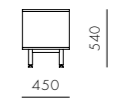

DIMENSIONS

W1815 x D450 x H540mm