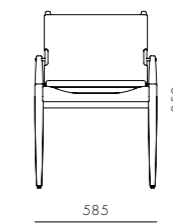

CODE & MATERIALS
JN-S210-CV
Solid wood frame, Upholstery,
Stainless steel oil rubbed copper

DIMENSIONS
W585 x D560 x H850mm
Seating height: 460mm