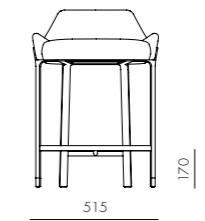

DIMENSIONS
W500 x D555 x H760mm
Seating height: 455mm

Aya Dining Table W2400

CODE & MATERIALS
AY-T410-2400
Solid wood frame, Wood veneer top, Blackened stainless steel

DIMENSIONS
W2400 x D900 x H735mm

Blend

DIMENSIONS
Φ390 x H625mm
Seating height: 625mm

Blend Stool U

CODE & MATERIALS
BD-S620-UP
Steel black powder coat matt frame, Upholstered seat

DIMENSIONS
Φ390 x H505mm
Seating height: 505mm

Blink

by Yabu Pushelberg

BL-S610-470
Stainless steel hairline gold,
Steel black powder coat
sand brust, Upholstery

DIMENSIONS

W515 x D490 x H590mm
Seating height: 470mm

Blink Counter Stool SH610

CODE & MATERIALS

BL-S610-610
Stainless steel hairline gold,
Steel black powder coat
sand brust, Upholstery

DIMENSIONS

W515 x D495 x H725mm
Seating height: 610mm

Blink Bar Stool SH750

CODE & MATERIALS

BL-S610-750
Stainless steel hairline gold,
Steel black powder coat
sand brust, Upholstery

DIMENSIONS

W515 x D510 x H865mm
Seating height: 750mm