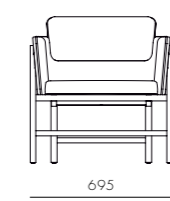

The result is a full range of Aya furniture for the perfect dining and socialising setting. Comfort and sturdy durability lie at its core, which is complimented by the elegant appearance. The first Aya collection drop comprises a fully upholstered dining chair with armrest, a dining chair without armrests, and two dimensions of dining tables: 1,800 cm and 2,400 cm in length. The design of the tables mirrors the structure and details of the chair frame.

Aya Dining Armchair

CODE & MATERIALS
AY-S211
Solid wood frame, Upholstery

DIMENSIONS
W590 x D555 x H760mm
Seating height: 455mm

Aya Lounge Chair

CODE & MATERIALS
AY-S111
Solid wood frame, Upholstery

DIMENSIONS
W695 x D660 x H715mm
Seating height: 405mm