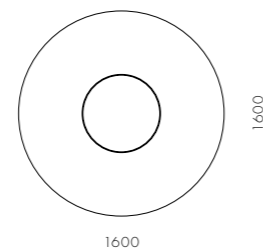

CODE & MATERIALS
CRT410-1600-ST
Stainless steel hairline brass, Wood veneer base, Stainless steel brass ring, Stone top in gloss paint surface