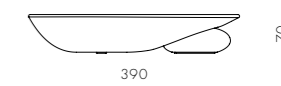

Yama

by Space Copenhagen

'Yama' is Japanese for 'mountain'. Created on the clear geometric form of a cone, Yama is a collection of pendant lamps, offered in a range of different materials that each sets a different tone. The construction becomes the decorative feature, resulting in an honest and simple expression that lends itself well to a multitude of uses from repetition or sculptural feature in bigger spaces to classic accent lighting.

Space Invaders

by Luca Nichetto

Space Invaders is an eclectic collection of objects with different functionality and a bold character. Table and floor lamps, small tables with integrated light and trays find their own aesthetic in the juxtaposition of material and shapes that interpenetrate each other, marking an invasion of space that creates an original modularity. It is in this way that a luminous pearl stands between the base and the top of the side table, or that a series of glass spheres fill the metal structure of the lamps, or that the solidity of wooden trays find their balance resting, while other trays with a Yo-yo shape fit one another, creating multiple combinations. The result is a playful group of timeless design objects, able to invade a variety of environments.

Yama Pendant Glass Small / Middle

CODE & MATERIALS

YA-P110-S
YA-P110-M
Glass shade, Brass plated stainless steel structure

DIMENSIONS

Φ135 x H390mm
Φ180 x H475mm

COLOR

135/180

135/180

135/180

390/475

Yama Pendant Metal Small / Middle

CODE & MATERIALS

YA-P120-S
YA-P120-M
Powder coated aluminium shade, Brass plated stainless steel structure

DIMENSIONS

Φ135 x H390mm
Φ180 x H475mm

COLOR

135/180

135/180

135/180

390/475

Kaali - Matt

CODE & MATERIALS

SI-TR120-M
MDF matt lacquered top+MDF high glossy lacquered base

DIMENSIONS

Φ390 x H70mm