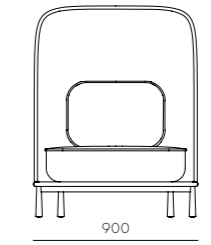

Arc Highback Lounge Chair

CODE & MATERIALS
AR-S121
Wood veneer base, Steel black powder coat matt leg, Upholstery

DIMENSIONS
W900 x D855 x H1160mm
Seating height: 395mm

Arc Lounge Chair

CODE & MATERIALS
AR-S111
Wood veneer base, Steel black powder coat matt leg, Upholstery