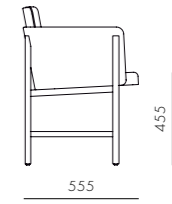

Aya

by OEO Studio

Aya is an onomatopoeia – a word that mimics a phonetical sound. A poetic name as soft and sophisticated as the design itself. The collection design language is an elaboration of the encounter between Asian and Scandinavian design.

Aya is minimal yet highly complex and every detail has been carefully orchestrated, from the small wooden joints and angles to the stitching and seating comfort. The elegant light wooden frame is deeply inspired by Asian culture and design, and effortlessly carries the soft and embracing shell and seat.

The result is a full range of Aya furniture for the perfect dining and socialising setting. Comfort and sturdy durability lie at its core, which is complimented by the elegant appearance. The first Aya collection drop comprises a fully upholstered dining chair with armrest, a dining chair without armrests, and two dimensions of dining tables: 1,800 cm and 2,400 cm in length. The design of the tables mirrors the structure and details of the chair frame.

Aya Dining Armchair

CODE & MATERIALS
AY-S211
Solid wood frame, Upholstery

DIMENSIONS
W590 x D555 x H760mm
Seating height: 455mm