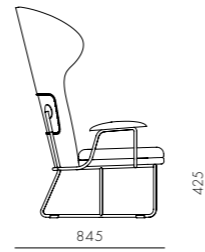

DIMENSIONS
W800 x D845 x H1200mm
Seating height: 425mm