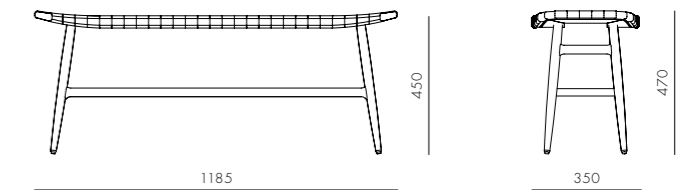

Freja Bar Stool SH450 / 610 / 750 Paper Cord Seat

CODE & MATERIALS
FE-S610-PC
FE-S310-PC
FE-S320-PC
Solid wood frame, Paper cord seat

DIMENSIONS
W465 x D345 x H470mm
W465 x D345 x H630mm
W465 x D345 x H750mm
Seating height: 450/610/735mm

Freja Bench Leather Stripe Seat

CODE & MATERIALS
FE-S620-LS
Solid wood frame,
Leather stripe seat

DIMENSIONS
W1185 x D350 x H470mm
Seating height: 450

Freja Bar Stool SH450 / 610 / 750 Leather Stripe Seat