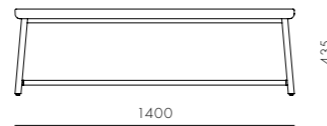

Mandarin Bench

CODE & MATERIALS
MA-S610
Solid wood frame,
Stainless steel hairline gold,
Upholstered seat shell

DIMENSIONS
W1400 x D450 x H435mm
Seating height: 430mm