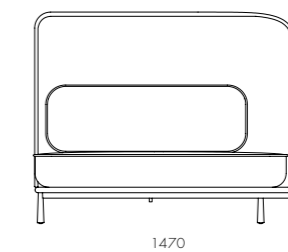

CODE & MATERIALS
AR-S410-R
Wood veneer base, Steel black powder coat matt leg, Upholstery

DIMENSIONS
W1470 x D880 x H1160mm
Seating height: 395mm