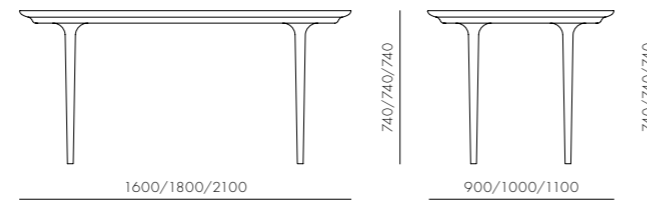

Lunar Dining Table
W1600 / W1800 / W2100 / W2400

CODE & MATERIALS
LN-T410-1600/1800/2100/2400
Solid wood legs,
Wood veneer top

DIMENSIONS
W1600 x D900 x H740mm
W1800 x D1000 x H740mm
W2100 x D1100 x H740mm
W2400 x D1100 x H740mm

Lunar Dining Table
W1600 / W1800 / W2100 - Stone Top

CODE & MATERIALS
LN-T410-1600/1800/2100-ST
Solid wood legs, Stone top
in gloss paint surface

DIMENSIONS
W1600 x D900 x H740mm
W1800 x D1000 x H740mm
W2100 x D1100 x H740mm

Lunar Sofa

CODE & MATERIALS
LN-S411
Solid wood legs,
Upholstered moulded foam frame,
Upholstered cushion

DIMENSIONS
W1600 x D710 x H800mm
Seating height: 420mm

Lyrical
by Neri&Hu

The Lyrical collection is an homage to the artistry of woodcraft. At first glance the round side tables are deceptively simple, a solid wood top with a wooden structure support. Details such as the subtle curvature of the edge profile, the foot that slightly elevates the frame, the asymmetrical offset of the secondary legs, the lip on the edge of the table top - these reveal a certain level of craftsmanship and bring a touch of sophistication.

Along with a selection of color finishes and sizes, the minimal yet refined design makes the lyrical side table an everyday table for many settings: commercial or domestic, casual or luxe, playful or neutral.

Lyrical Small Side Table

CODE & MATERIALS
LY-T110-450
Solid wood legs,
Wood veneer top

DIMENSIONS
Φ450 x H285mm