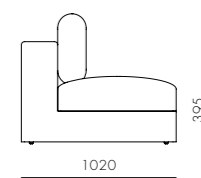

DIMENSIONS
W1280 x D1780 x H780mm
Seating height: 425mm

Atelier Ottoman-Skirt

CODE & MATERIALS
AT-S510
Solid wood and plywood frame,
Upholstery

DIMENSIONS
W1000 x D1000 x H425mm
Seating height: 425mm

Atelier Ottoman-Leg

CODE & MATERIALS
AT-S511
Solid wood and plywood frame,
Upholstery

DIMENSIONS
W1000 x D1000 x H425mm
Seating height: 425mm

Atelier Center-Leg

CODE & MATERIALS
AT-S411
Solid wood and plywood frame,
Upholstery

DIMENSIONS
W1000 x D1280 x H780mm
Seating height: 425mm

Atelier Small Center-Skirt

CODE & MATERIALS
AT-S440
Solid wood and plywood frame,
Upholstery

DIMENSIONS
W800 x D1020 x H750mm
Seating height: 395mm