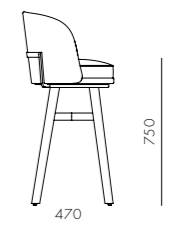

CODE & MATERIALS
MB-S310-750
Stainless steel hairline gold,
Solid wood frame, Upholstery

DIMENSIONS
W530 x D470 x H995mm
Seating height: 750mm