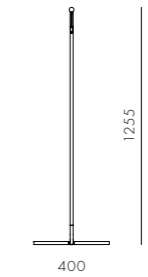

DIMENSIONS
Φ330 x H1450mm
Φ330 x H1700mm

Mūn Pendant Large

CODE & MATERIALS
MN-P110-L
Powder coated steel frame,
Glass shade

DIMENSIONS
Φ330 x H185mm

Mūn Rechargeable Lantern Floor Stand

CODE & MATERIALS
MN-R110-A1
Powder coated steel frame