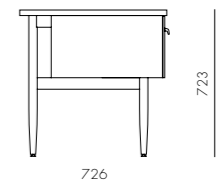

DIMENSIONS
W1265 x D726 x H 723mm

Risom Lounge Chair

CODE & MATERIALS
RI-S111
Solid wood frame, Upholstery

DIMENSIONS
W765 x D765 x H825mm
Seating height: 405mm

Risom Shelves

CODE & MATERIALS
RI-SF110
Solid wood legs, Wood
vener panels