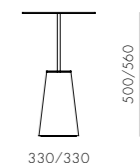

Bund Side Table H500 / H560

CODE & MATERIALS

BU-T110-500
BU-T110-560
Stainless steel hairline aged
gold, Volakas / black
marquina marble base

DIMENSIONS

Φ330 x H500mm
Φ330 x H560mm

Cabinet of Curiosity

by Neri&Hu