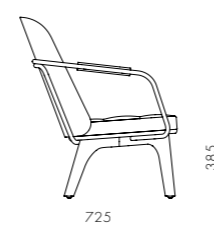

DIMENSIONS
W700 x D725 x H835mm
Seating height: 385mm