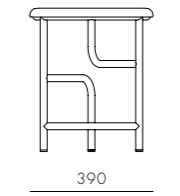

CODE & MATERIALS
BD-S620-WD
Steel black powder coat matt frame, Solid wood seat

DIMENSIONS
Φ390 x H455mm
Seating height: 455mm