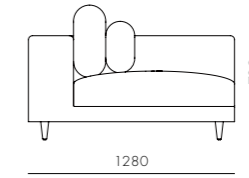

Atelier Center-Skirt

CODE & MATERIALS
AT-S410
Solid wood and plywood frame, Upholstery

DIMENSIONS
W1000 x D1280 x H780mm
Seating height: 425mm

Atelier Corner-Skirt

CODE & MATERIALS
AT-S420
Solid wood and plywood frame,
Upholstery

DIMENSIONS
W1280 x D1280 x H780mm
Seating height: 425mm

Atelier Corner-Leg

CODE & MATERIALS
AT-S421
Solid wood and plywood frame,
Upholstery

DIMENSIONS
W1280 x D1280 x H780mm
Seating height: 425mm

Atelier Chaise Lounge L / R-Skirt