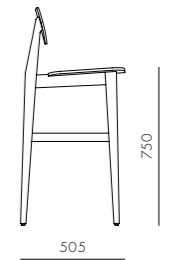

DIMENSIONS
W640 x D665 x H880mm
Seating height: 470mm

Risom C376 Chair

CODE & MATERIALS
RI-S310-UP
Solid wood frame, Upholstery,
Stainless steel hairline brass

DIMENSIONS
W410 x D505 x H1050mm
Seating height: 750mm