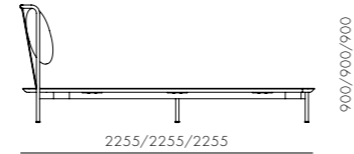

Crawford Bed Double / Queen / King Size

CODE & MATERIALS

CR-B110-D
CR-B110-Q
CR-B110-K
Wood veneer base, Steel black powder coat matt, Upholstery

DIMENSIONS

W1865 x D2255 x H900mm
W2065 x D2255 x H900mm
W2265 x D2255 x H900mm