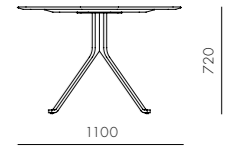

DIMENSIONS
 W1620 x D800 x H820mm
 Seating height: 430mm

Blink Coffee Table - Wood Top

CODE & MATERIALS
 BL-T210-1080-WD
 Wood veneer top, Steel black
 powder coat sand brust

DIMENSIONS
 W1080 x D1080 x H380mm

DIMENSIONS
 W600 x D600 x H430mm

Blink Café Table - Wood Top

CODE & MATERIALS
 BL-T310-750-WD
 Wood veneer top, Steel black
 powder coat sand brust

DIMENSIONS
 W750 x D750 x H720mm

Blink Café Table - Stone Top

DIMENSIONS
 W2125 x D1100 x H720mm

Blink Dining Table - Stone Top

CODE & MATERIALS
 BL-T410-1200-ST
 Stone top in gloss paint surface, Steel black powder coat sand brust

DIMENSIONS
 W1200 x D1200 x H720mm