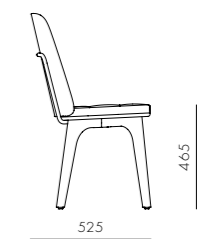

CODE & MATERIALS
UT-S220
Solid wood legs, Plywood panel, Steel hairline aged gold, Upholstery

DIMENSIONS
W420 x D525 x H860mm
Seating height: 465mm