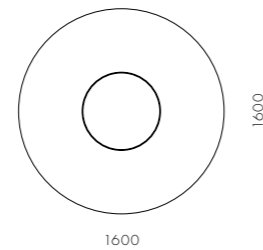

CODE & MATERIALS
CRT410-1600
Stainless steel hairline brass, Wood veneer top and base, Stainless steel brass ring