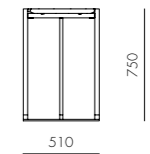

Blink Console

CODE & MATERIALS
BL-T710
Wood veneer top, Stainless steel hairline gold, Steel black powder coat sand brust

DIMENSIONS
W1340 x D510 x H750mm