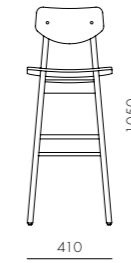

CODE & MATERIALS
RI-S310-WD
Solid wood frame, Upholstery,
Stainless steel hairline brass