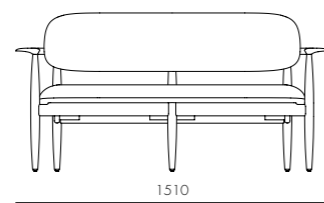

Slow Oval Coffee Table

CODE & MATERIALS
SL-T220
Solid wood frame,
Wood veneer top

DIMENSIONS
W1400 x D800 x H435mm

Slow Lounge Chair Two Seater

CODE & MATERIALS
SL-S121
Solid wood frame, Upholstery

DIMENSIONS
W1510 x D680 x H765mm
Seating height: 420mm