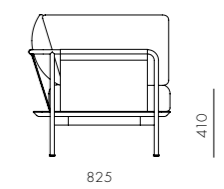

DIMENSIONS
W965 x D825 x H835mm
Seating height: 410mm