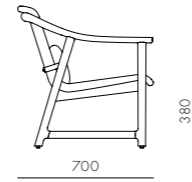

Mandarin Lounge Chair

CODE & MATERIALS
MA-S111
Solid wood frame,
Stainless steel hairline gold,
Upholstered seat shell

DIMENSIONS
W710 x D700 x H735mm
Seating height: 380mm