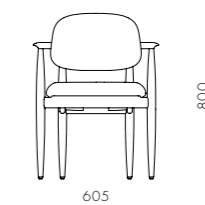

Slow Dining Chair

CODE & MATERIALS
Sl-S211
Solid wood frame, Upholstery

DIMENSIONS
W605 x D580 x H800mm
Seating height: 470mm