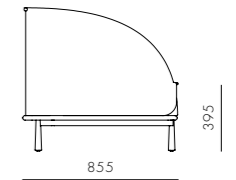

Arc Highback Lounge Chair

CODE & MATERIALS
AR-S121
Wood veneer base, Steel black powder coat matt leg, Upholstery

DIMENSIONS
W900 x D855 x H1160mm
Seating height: 395mm

Arc Lounge Chair

CODE & MATERIALS
AR-S111
Wood veneer base, Steel black powder coat matt leg, Upholstery

DIMENSIONS
W900 x D855 x H785mm
Seating height: 395mm

Arc Sofa Highback Love Seat L

CODE & MATERIALS
AR-S410-L
Wood veneer base, Steel black powder coat matt leg, Upholstery

DIMENSIONS
W1470 x D880 x H1160mm
Seating height: 395mm