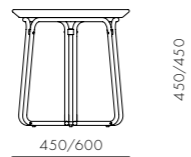

CODE & MATERIALS
QT-T210-450
QT-T210-600
Wood veneer top, Stainless steel hairline gold & steel black powder coat matt