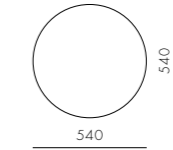

CODE & MATERIALS

RN-T210-540
Solid wood legs, Wood veneer top, Stainless steel hairline gold