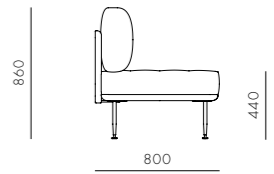

DIMENSIONS

W1900 x D800 x H860mm
Seating height: 440mm