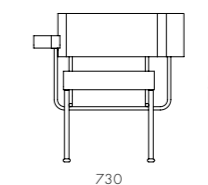

CODE & MATERIALS

CF-S111
Steel black powder coat
matt, Upholstery