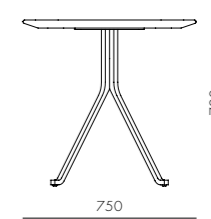

DIMENSIONS

W515 x D495 x H725mm
Seating height: 610mm

Blink Bar Stool SH750

CODE & MATERIALS

BL-S610-750
Stainless steel hairline gold,
Steel black powder coat
sand brust, Upholstery

DIMENSIONS

W515 x D510 x H865mm
Seating height: 750mm

DIMENSIONS
 W1620 x D800 x H820mm
 Seating height: 430mm

Blink Coffee Table - Wood Top

CODE & MATERIALS
 BL-T210-1080-WD
 Wood veneer top, Steel black
 powder coat sand brust

DIMENSIONS
 W1080 x D1080 x H380mm

CODE & MATERIALS
 BL-T210-1080-ST
 Stone top in glass paint
 surface, Steel black powder
 coat sand brust

DIMENSIONS
 W1080 x D1080 x H380mm

Blink Side Table - Wood Top

CODE & MATERIALS
 BL-T110-600-WD
 Wood veneer top, Steel black
 powder coat sand brust

DIMENSIONS
 W600 x D600 x H430mm

Blink Café Table - Wood Top

CODE & MATERIALS
 BL-T310-750-WD
 Wood veneer top, Steel black
 powder coat sand brust

DIMENSIONS
 W750 x D750 x H720mm

Blink Café Table - Stone Top