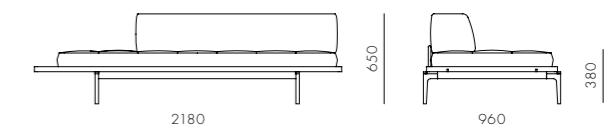

CODE & MATERIALS

DS-S430-L
Solid wood and wood veneer base, Stainless steel hairline aged gold legs and brackets, Upholstery

DIMENSIONS

W2180 x D960 x H650mm
Seating height: 380mm

Discipline Sofa Corner L

CODE & MATERIALS

DS-S420-L
Solid wood and wood veneer base, Stainless steel hairline aged gold legs and brackets, Upholstery

DIMENSIONS

W2180 x D960 x H650mm
Seating height: 380mm

Discipline Sofa Half Back R

CODE & MATERIALS

DS-S430-R
Solid wood and wood veneer base, Stainless steel hairline aged gold legs and brackets, Upholstery

DIMENSIONS

W2180 x D960 x H650mm
Seating height: 380mm

Neri&Hu's modern, clean-lined collection of cabinets is rooted in the tradition of the dowry, drawn from both Chinese culture and that of many others worldwide. Passed from one generation to the next at the moment of marriage, the Dowry object is imbued with sentiment and history, embodying the potent nostalgia and symbolic value of a family heirloom.