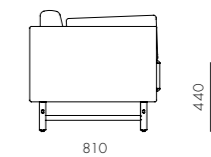

DIMENSIONS
W820 x D810 x H755mm
Seating height: 440mm