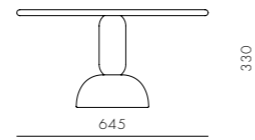

DIMENSIONS
Φ565 x H390 mm

Taiko Side Table C645

CODE & MATERIALS
TK-T110-645
Terrazzo, Steel black powder coat matt

DIMENSIONS
Φ645 x H330 mm

Taylor

by Yabu Pushenberg

Modernity reigns in the Taylor collection. Beginning with a sleekly profiled wood frame that cradles sporty upholstery on the seat and back, this chameleon-like chair effortlessly evolved into sofas and tables to round out the collection. Taylor's unwillingness to conform to a specific genre, sits well in any style of interior.