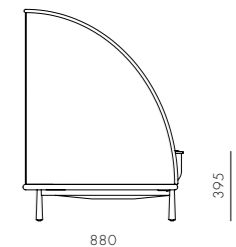

Arc Highback Lounge Chair

CODE & MATERIALS
AR-S121
Wood veneer base, Steel black powder coat matt leg, Upholstery

DIMENSIONS
W900 x D855 x H1160mm
Seating height: 395mm

Arc Lounge Chair

CODE & MATERIALS
AR-S111
Wood veneer base, Steel black powder coat matt leg, Upholstery

DIMENSIONS
W900 x D855 x H785mm
Seating height: 395mm

Arc Sofa Highback Love Seat L

CODE & MATERIALS
AR-S410-L
Wood veneer base, Steel black powder coat matt leg, Upholstery

DIMENSIONS
W1470 x D880 x H1160mm
Seating height: 395mm