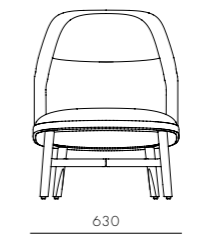

Bund Dining Chair

CODE & MATERIALS

BU-S210
Stainless steel hairline aged gold,
Solid wood frame, Upholstered
moulded foam frame, Upholstered seat

DIMENSIONS

W500 x D590 x H810mm
Seating height: 450mm

Bund Lounge Chair

CODE & MATERIALS

BU-S111
Stainless steel hairline aged gold,
Solid wood frame, Upholstered
moulded foam frame, Upholstered seat

DIMENSIONS

W630 x D870 x H815mm
Seating height: 390mm

Bund Bar Chair SH610 / SH750