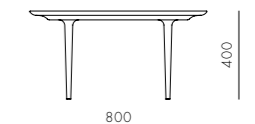

DIMENSIONS

W800 x D800 x H400mm