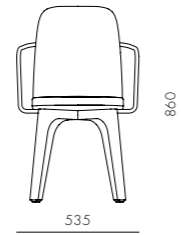

CODE & MATERIALS
UT-S221
Solid wood legs, Plywood panel, Steel hairline aged gold, Upholstery