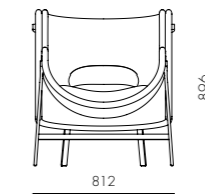

CODE & MATERIALS
KT-S110-D
Steel black powder coat matt,
Upholstered moulded foam shell

DIMENSIONS
W812 x D752 x H896mm
Seating height: 425mm