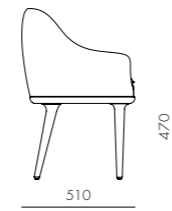

DIMENSIONS

W600 x D510 x H780mm
Seating height: 470mm