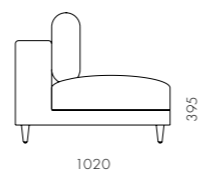

DIMENSIONS
W800 x D800 x H395mm
Seating height: 395mm

Atelier Small Ottoman-Leg

CODE & MATERIALS
AT-S521
Solid wood and plywood frame,
Upholstery

DIMENSIONS
W800 x D800 x H395mm
Seating height: 395mm

Atelier Small Center-Leg

CODE & MATERIALS
AT-S441
Solid wood and plywood frame,
Upholstery

DIMENSIONS
W800 x D1020 x H750mm
Seating height: 395mm

Aya

by OEO Studio

Aya is an onomatopoeia – a word that mimics a phonetical sound. A poetic name as soft and sophisticated as the design itself. The collection design language is an elaboration of the encounter between Asian and Scandinavian design.