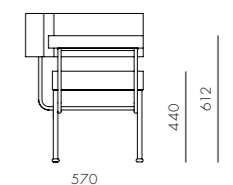

Cotton Club Lounge Chair (1988)

CODE & MATERIALS

CF-S111
Steel black powder coat
matt, Upholstery

DIMENSIONS

W730 x D570 x H725mm
Seating height: 440mm

Cotton Club Lounge Chair Two Seater (1988)

CODE & MATERIALS
CF-S121
Steel black powder coat matt, Upholstery

DIMENSIONS
W1395 x D570 x H725mm
Seating height: 440mm

Ran Library (1982)

CODE & MATERIALS
CF-SF110
Steel black powder coat matt, Wood veneer shelves

DIMENSIONS
W1120 x D455 x H2040mm

Crawford

by Tom Fereday