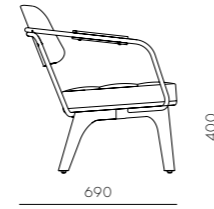

DIMENSIONS
W700 x D690 x H740mm
Seating height: 400mm