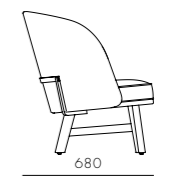

Mr.B Dining Chair

CODE & MATERIALS
 MB-S210
 Stainless steel hairline gold,
 Solid wood frame, Upholstery

DIMENSIONS
 W550 x D525 x H770mm
 Seating height: 470mm

Mr.B Lounge Chair

CODE & MATERIALS
 MB-S111
 Stainless steel hairline gold,
 Solid wood frame, Upholstery

DIMENSIONS
 W680 x D680 x H740mm
 Seating height: 390mm

Mr.B Two Seater Chair

CODE & MATERIALS
 MB-S121
 Stainless steel hairline gold,
 Solid wood frame, Upholstery

DIMENSIONS
 W1370 x D645 x H740mm
 Seating height: 470mm