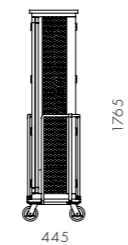

DIMENSIONS

W990 x D445 x H1765mm