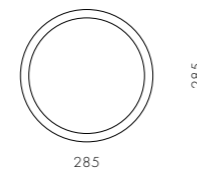

DIMENSIONS
Φ390 x H70mm

COLOR
● ● ●

Lonar D285

CODE & MATERIALS
SI-TR110-S
MDF matt lacquered

DIMENSIONS
Φ285 x H56mm

COLOR
● ● ●

Lonar D350

CODE & MATERIALS
SI-TR110-L
MDF matt lacquered