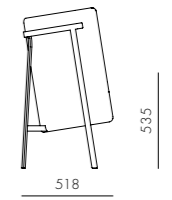

Journey Dining Armchair-LE

CODE & MATERIALS
JN-S211-LE
Solid wood frame, Upholstery,
Stainless steel oil rubbed copper

DIMENSIONS
W620 x D560 x H850mm
Seating height: 460mm

Kite

by Nendo

An armchair designed for common spaces in offices and hotels. There are numerous armchairs and sofas for lobbies and lounges, but those for narrow spaces such as corridors, elevator lobbies, and entrances are difficult to find. Therefore, a compact chair was devised to fit in those niches, for passersby to rest in for a spell or in which to have casual conversation. Attempts to make an armchair small normally leads one to think of gradual elimination of the backrest to create a bench-like furniture piece. But casting the backrest as the star to which the seat is adjoined yields a design less about sitting and more about leaning against a grand backrest. Such a design takes up minimal space while offering to the chair's occupant a bit of calm and security. The backrest and seat are independent parts, with shallow and deep seats and lower and taller backs available for use in combination according to the size of the space and degree of privacy desired.

Kite Lounge Chair-Narrow

CODE & MATERIALS
 KT-S110-N
 Steel black powder coat matt,
 Upholstered moulded foam shell

DIMENSIONS
 W812 x D518 x H896mm
 Seating height: 535mm

Kite Lounge Chair-Deep

CODE & MATERIALS
 KT-S110-D
 Steel black powder coat matt,
 Upholstered moulded foam shell