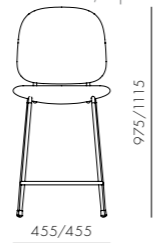

DIMENSIONS

W475 x D555 x H805mm
Seating height: 460mm

Industry Dining Armchair

CODE & MATERIALS
 IN-S211
 Steel black powder coat
 matt, Polypropylene seat
 and back, Upholstery

DIMENSIONS
 W525 x D555 x H805mm
 Seating height: 460mm

Industry Lounge Chair

CODE & MATERIALS
 IN-S111
 Steel black powder coat
 matt, Polypropylene seat
 and back, Upholstery

DIMENSIONS
 W575 x D695 x H795mm
 Seating height: 450mm

Industry Bar Chair SH610 / SH750

CODE & MATERIALS
 IN-S310-610
 IN-S310-750
 Steel black powder coat
 matt, Polypropylene seat
 and back, Upholstery

DIMENSIONS
 W455 x D540 x H975mm
 W455 x D540 x H1115mm
 Seating height: 610/750mm

Infinity