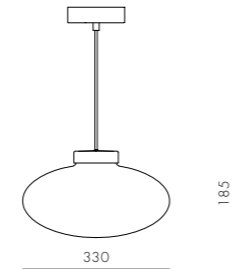

DIMENSIONS
Φ330 x H1450mm
Φ330 x H1700mm

Mūn Pendant Large

CODE & MATERIALS
MN-P110-L
Powder coated steel frame,
Glass shade

DIMENSIONS
Φ330 x H185mm

Mūn Rechargeable Lantern Floor Stand

CODE & MATERIALS
MN-R110-A1
Powder coated steel frame