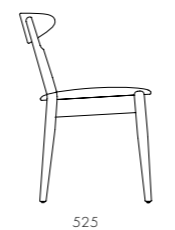

CODE & MATERIALS
VW-S220
Solid wood frame, Wood
veneer back, Upholstered seat

DIMENSIONS
W505 x D525 x H755mm
Seating height: 460mm