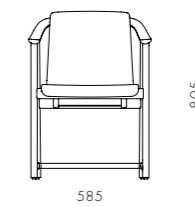

Mandarin Dining Chair

CODE & MATERIALS
MA-S211
Solid wood frame,
Stainless steel hairline gold,
Upholstered seat shell

DIMENSIONS
W585 x D600 x H805mm
Seating height: 450mm

Mandarin Lounge Chair

CODE & MATERIALS
MA-S111
Solid wood frame,
Stainless steel hairline gold,
Upholstered seat shell