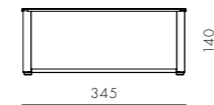

Seiton Box Small

CODE & MATERIALS
SE-B120-S
Aluminium frame, steel black powder coat matt cap, cardboard with fabric cover

DIMENSIONS
W280 x D345 x H140mm

COLOR
● ● ●