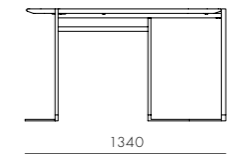

Blink Console

CODE & MATERIALS
BL-T710
Wood veneer top, Stainless steel hairline gold, Steel black powder coat sand brust

DIMENSIONS
W1340 x D510 x H750mm