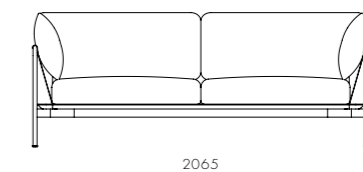

CODE & MATERIALS
CR-S421-R2
Wood veneer base, Steel black powder coat matt, Upholstery