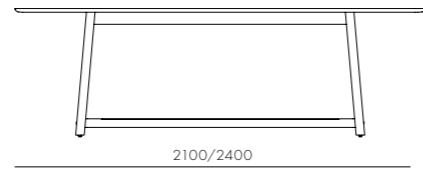

Mandarin Lounge Chair

CODE & MATERIALS
MA-S111
Solid wood frame,
Stainless steel hairline gold,
Upholstered seat shell

DIMENSIONS
W710 x D700 x H735mm
Seating height: 380mm

Ming

by Neri&Hu

Drawing on the past to inspire the present, Ming revisits the historic decorative arts of China to create a crisp and contemporary furniture style. Chinese design duo Rossana Hu and Lyndon Neri have looked to their Asian heritage, mixing ornamental motifs with modern Western functionality.

The result is a series of intricate wooden stacking chairs and aluminium tables that work effectively as solo pieces, as well as a family grouping.

Mandarin Bench

CODE & MATERIALS
MA-S610
Solid wood frame,
Stainless steel hairline gold,
Upholstered seat shell

DIMENSIONS
W1400 x D450 x H435mm
Seating height: 430mm

Mandarin Dining Table W2100/W2400

CODE & MATERIALS
MA-T410-2100
MA-T410-2400
Solid wood frame, Wood veneer
top, Stainless steel hairline gold,
Blackened stainless steel

DIMENSIONS
W2100 x D900 x H750mm
W2400 x D900 x H750mm

Ming Chair

CODE & MATERIALS
MI-S211
Solid wood

DIMENSIONS
W560 x D570 x H770mm
Seating height: 450mm