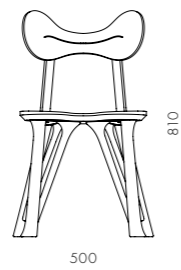

CODE & MATERIALS
SA-S210
Solid wood