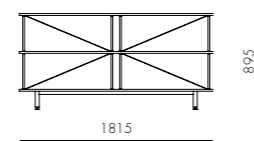

DIMENSIONS

W1815 x D450 x H900mm

Seiton 3

CODE & MATERIALS

SE-SF130
Steel black powder coat
matt, Wood veneer shelves

DIMENSIONS

W1815 x D450 x H895mm

Seiton Cabinet Low