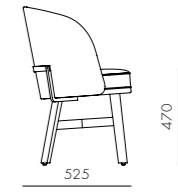

CODE & MATERIALS
MB-S210
Stainless steel hairline gold,
Solid wood frame, Upholstery

DIMENSIONS
W550 x D525 x H770mm
Seating height: 470mm