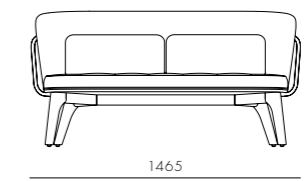

CODE & MATERIALS
UT-S121-F
Solid wood legs, Veneer plywood panel, Steel hairline aged gold, Upholstery