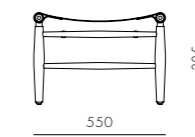

DIMENSIONS
W550 x D460 x H385mm
Seating height: 350mm

Louisiana Side Table

CODE & MATERIALS
VW-T110
Solid wood

DIMENSIONS
W445 x D435 x H455mm

Everyday

by Neri&Hu

As its name suggests, Everyday is inspired by the quotidian objects in our lives. It is reminiscent of the reading light next to our beds in our childhood homes, or the lamp above the teacher's desk in school. The simplicity is somewhat nostalgic; something we are used to seeing every day, until suddenly we don't anymore.