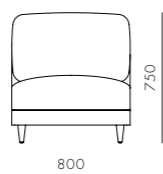

DIMENSIONS
W1020 x D1020 x H750mm
Seating height: 395mm

Atelier Small Chaise Lounge L / R-Skirt

CODE & MATERIALS
AT-S460-L
AT-S460-R
Solid wood and plywood frame,
Upholstery

DIMENSIONS
W1020 x D1420 x H750mm
Seating height: 395mm

Atelier Small Chaise Lounge L / R-Leg

CODE & MATERIALS
AT-S461-L
AT-S461-R
Solid wood and plywood frame,
Upholstery

DIMENSIONS
W1020 x D1420 x H750mm
Seating height: 395mm

Atelier Small Ottoman-Skirt

CODE & MATERIALS
AT-S520
Solid wood and plywood frame,
Upholstery

DIMENSIONS
W800 x D800 x H395mm
Seating height: 395mm

Atelier Small Ottoman-Leg

CODE & MATERIALS
AT-S521
Solid wood and plywood frame,
Upholstery

DIMENSIONS
W800 x D800 x H395mm
Seating height: 395mm

Atelier Small Center-Leg

CODE & MATERIALS
AT-S441
Solid wood and plywood frame,
Upholstery

DIMENSIONS
W800 x D1020 x H750mm
Seating height: 395mm

Aya

by OEO Studio

Aya is an onomatopoeia – a word that mimics a phonetical sound. A poetic name as soft and sophisticated as the design itself. The collection design language is an elaboration of the encounter between Asian and Scandinavian design.