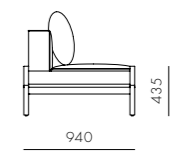

Float Sofa 1 Seater - 2 Arm

CODE & MATERIALS
FL-S413
Steel dark grey powder coat
matt frame, Upholstery

DIMENSIONS
W1110 x D940 x H715 (875) mm
Seating height: 435mm

Float Sofa 2 Seater - Armless

CODE & MATERIALS
FL-S421
Steel dark grey powder coat
matt frame, Upholstery

DIMENSIONS
W1840 x D940 x H715 (875) mm
Seating height: 435mm

Float Sofa 1 Seater - Armless

CODE & MATERIALS
FL-S411
Steel dark grey powder coat
matt frame, Upholstery

DIMENSIONS
W1110 x D940 x H715 (875) mm
Seating height: 435mm