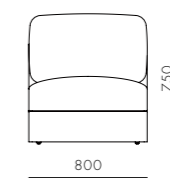

DIMENSIONS
W1280 x D1780 x H780mm
Seating height: 425mm

Atelier Ottoman-Skirt

CODE & MATERIALS
AT-S510
Solid wood and plywood frame,
Upholstery

DIMENSIONS
W1000 x D1000 x H425mm
Seating height: 425mm

Atelier Ottoman-Leg

CODE & MATERIALS
AT-S511
Solid wood and plywood frame,
Upholstery

DIMENSIONS
W1000 x D1000 x H425mm
Seating height: 425mm

Atelier Center-Leg

CODE & MATERIALS
AT-S411
Solid wood and plywood frame,
Upholstery

DIMENSIONS
W1000 x D1280 x H780mm
Seating height: 425mm

Atelier Small Center-Skirt

CODE & MATERIALS
AT-S440
Solid wood and plywood frame,
Upholstery

DIMENSIONS
W800 x D1020 x H750mm
Seating height: 395mm