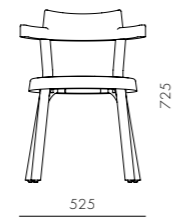

CODE & MATERIALS
PA-S220-WD
Solid wood frame,
Cane, Aluminum alloy