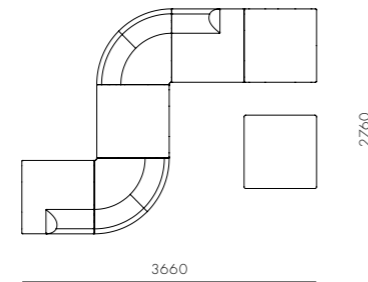

CODE & MATERIALS
Infinity Corner x 2, Infinity
Arm R x 2, Infinity Backless
x 2, Infinity Ottoman

DIMENSIONS
W3660 x D2760mm