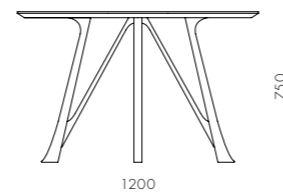

Stay Dining Chair

CODE & MATERIALS
SA-S210
Solid wood

DIMENSIONS
W500 x D560 x H810 mm
Seating height: 450mm

Stay Dining Table

CODE & MATERIALS
SA-T410
Solid wood, Steel black powder coat matt

DIMENSIONS
Φ1200 x H750 mm