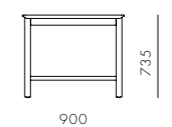

Aya Dining Armchair

CODE & MATERIALS
AY-S211
Solid wood frame, Upholstery

DIMENSIONS
W590 x D555 x H760mm
Seating height: 455mm

Aya Lounge Chair

CODE & MATERIALS
AY-S111
Solid wood frame, Upholstery

DIMENSIONS
W695 x D660 x H715mm
Seating height: 405mm

Aya Dining Table W1800

CODE & MATERIALS
AY-T410-1800
Solid wood frame, Wood veneer top, Blackened stainless steel

DIMENSIONS
W1800 x D900 x H735mm

Aya Dining Chair

CODE & MATERIALS
AY-S210
Solid wood frame, Upholstery

DIMENSIONS
W500 x D555 x H760mm
Seating height: 455mm

Aya Dining Table W2400

CODE & MATERIALS
AY-T410-2400
Solid wood frame, Wood veneer top, Blackened stainless steel

DIMENSIONS
W2400 x D900 x H735mm

Blend