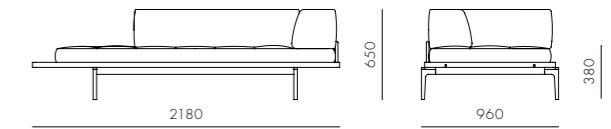

Discipline Sofa Corner R

CODE & MATERIALS

DS-S420-R
Solid wood and wood veneer base, Stainless steel hairline aged gold legs and brackets, Upholstery

DIMENSIONS

W2180 x D960 x H650mm
Seating height: 380mm

Discipline Sofa Straight

CODE & MATERIALS

DS-S410
Solid wood and wood veneer base, Stainless steel hairline aged gold legs and brackets, Upholstery

DIMENSIONS

W2050 x D960 x H650mm
Seating height: 380mm

Discipline Sofa Half Back L