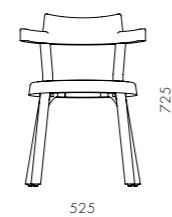

CODE & MATERIALS
PA-S220-AL2
Solid wood frame,
Cane, Aluminum alloy