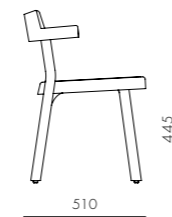

DIMENSIONS
W525 x D510 x H725mm
Seating height: 445mm