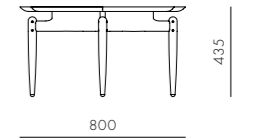

CODE & MATERIALS
SL-T210-800
Solid wood frame,
Wood veneer top

DIMENSIONS
Φ800 x H435mm