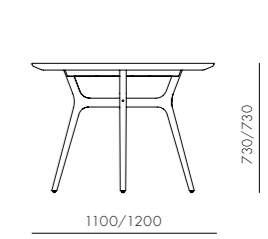

DIMENSIONS

Φ1100 x H730mm
Φ1200 x H730mm