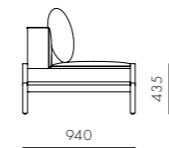

Float Sofa 1 Seater - Armless

CODE & MATERIALS
FL-S411
Steel dark grey powder coat
matt frame, Upholstery

DIMENSIONS
W1110 x D940 x H715 (875) mm
Seating height: 435mm