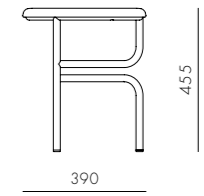

CODE & MATERIALS
BD-S620-WD
Steel black powder coat matt frame, Solid wood seat

DIMENSIONS
Φ390 x H455mm
Seating height: 455mm