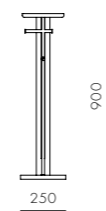

DIMENSIONS

W450 x D250 x H900mm

Inter Coat Hanger

CODE & MATERIALS

IT-V110
Solid wood frame, Stainless steel oil rubbed copper, Steel black powder coat matt

DIMENSIONS

W470 x D290 x H1800mm

James