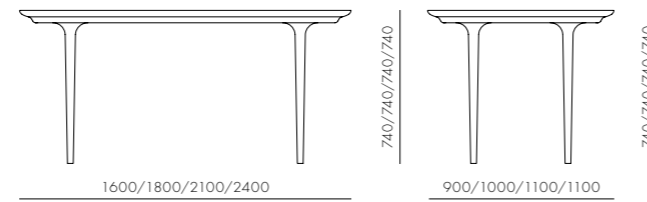

DIMENSIONS

W800 x D800 x H400mm

Lunar Dining Table
W1600 / W1800 / W2100 / W2400

CODE & MATERIALS
 LN-T410-1600/1800/2100/2400
 Solid wood legs,
 Wood veneer top

DIMENSIONS
 W1600 x D900 x H740mm
 W1800 x D1000 x H740mm
 W2100 x D1100 x H740mm
 W2400 x D1100 x H740mm