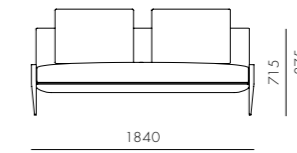

Float Sofa 2 Seater - Armless

CODE & MATERIALS
FL-S421
Steel dark grey powder coat
matt frame, Upholstery

DIMENSIONS
W1840 x D940 x H715 (875) mm
Seating height: 435mm