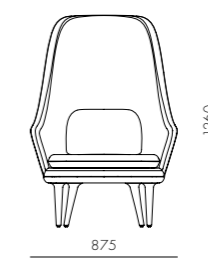

Lunar Highback Lounge Chair

CODE & MATERIALS

LN-S121
Solid wood legs, Upholstered moulded foam frame, Upholstered cushion

DIMENSIONS

W875 x D875 x H1260mm
Seating height: 430mm

Lunar Lounge Chair Small

CODE & MATERIALS