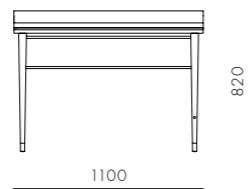

DIMENSIONS

W500 x D560 x H855mm
Seating height: 475mm

Laval Writing Desk

CODE & MATERIALS

LA-T721
Solid wood frame, leather table surface, wood veneer panels, brass plated stainless steel

DIMENSIONS

W1100 x D630 x H820mm