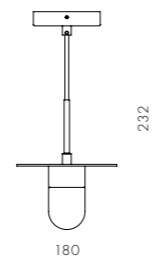

Everyday Pendant

CODE & MATERIALS

ED-P110

Powder coated aluminum frame/
plated aluminum, Glass shade

DIMENSIONS

Φ180 x H232mm

COLOR

Haro Wall Lamp