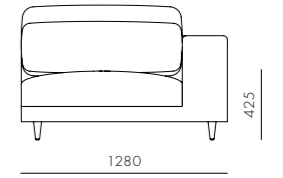

Atelier Center-Skirt

CODE & MATERIALS
AT-S410
Solid wood and plywood frame, Upholstery

DIMENSIONS
W1000 x D1280 x H780mm
Seating height: 425mm

Atelier Corner-Skirt

CODE & MATERIALS
AT-S420
Solid wood and plywood frame,
Upholstery

DIMENSIONS
W1280 x D1280 x H780mm
Seating height: 425mm

Atelier Corner-Leg

CODE & MATERIALS
AT-S421
Solid wood and plywood frame,
Upholstery

DIMENSIONS
W1280 x D1280 x H780mm
Seating height: 425mm

Atelier Chaise Lounge L / R-Skirt