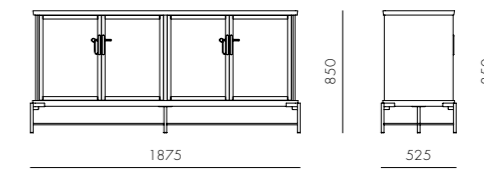

DIMENSIONS

W1875 x D525 x H850mm

Dowry Cabinet III

CODE & MATERIALS

DO-C130
Solid wood with wood veneer panels, Stainless steel hairline aged gold, Tempered glass

DIMENSIONS

W1070 x D525 x H1450mm

Exchange