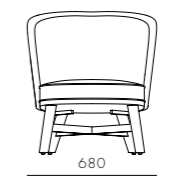

Mr.B Dining Chair

CODE & MATERIALS
 MB-S210
 Stainless steel hairline gold,
 Solid wood frame, Upholstery

DIMENSIONS
 W550 x D525 x H770mm
 Seating height: 470mm

Mr.B Lounge Chair

CODE & MATERIALS
 MB-S111
 Stainless steel hairline gold,
 Solid wood frame, Upholstery

DIMENSIONS
 W680 x D680 x H740mm
 Seating height: 390mm

Mr.B Two Seater Chair

CODE & MATERIALS
 MB-S121
 Stainless steel hairline gold,
 Solid wood frame, Upholstery

DIMENSIONS
 W1370 x D645 x H740mm
 Seating height: 470mm