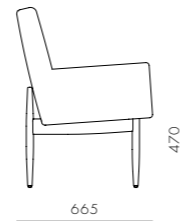

DIMENSIONS
W640 x D665 x H880mm
Seating height: 470mm