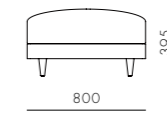

DIMENSIONS
W1020 x D1020 x H750mm
Seating height: 395mm

Atelier Small Chaise Lounge L / R-Skirt

CODE & MATERIALS
AT-S460-L
AT-S460-R
Solid wood and plywood frame,
Upholstery

DIMENSIONS
W1020 x D1420 x H750mm
Seating height: 395mm

Atelier Small Chaise Lounge L / R-Leg

CODE & MATERIALS
AT-S461-L
AT-S461-R
Solid wood and plywood frame,
Upholstery

DIMENSIONS
W1020 x D1420 x H750mm
Seating height: 395mm

Atelier Small Ottoman-Skirt

CODE & MATERIALS
AT-S520
Solid wood and plywood frame,
Upholstery

DIMENSIONS
W800 x D800 x H395mm
Seating height: 395mm

Atelier Small Ottoman-Leg

CODE & MATERIALS
AT-S521
Solid wood and plywood frame,
Upholstery

DIMENSIONS
W800 x D800 x H395mm
Seating height: 395mm

Atelier Small Center-Leg