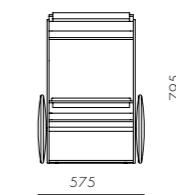

DIMENSIONS

W870 x D575 x H795mm