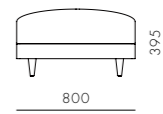

DIMENSIONS
W1000 x D1280 x H780mm
Seating height: 425mm

Atelier Small Center-Skirt

CODE & MATERIALS
AT-S440
Solid wood and plywood frame,
Upholstery

DIMENSIONS
W800 x D1020 x H750mm
Seating height: 395mm

DIMENSIONS
W1020 x D1020 x H750mm
Seating height: 395mm

Atelier Small Chaise Lounge L / R-Skirt

CODE & MATERIALS
AT-S460-L
AT-S460-R
Solid wood and plywood frame,
Upholstery

DIMENSIONS
W1020 x D1420 x H750mm
Seating height: 395mm

Atelier Small Chaise Lounge L / R-Leg

CODE & MATERIALS
AT-S461-L
AT-S461-R
Solid wood and plywood frame,
Upholstery

DIMENSIONS
W1020 x D1420 x H750mm
Seating height: 395mm

Atelier Small Ottoman-Skirt

CODE & MATERIALS
AT-S520
Solid wood and plywood frame,
Upholstery

DIMENSIONS
W800 x D800 x H395mm
Seating height: 395mm

Atelier Small Ottoman-Leg

CODE & MATERIALS
AT-S521
Solid wood and plywood frame,
Upholstery

DIMENSIONS
W800 x D800 x H395mm
Seating height: 395mm

Atelier Small Center-Leg