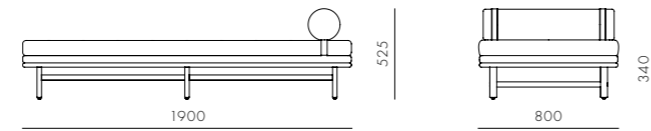

SW Sofa Three Seater

CODE & MATERIALS
SW-S421
Solid oak base, Upholstery

DIMENSIONS
W2300 x D810 x H755mm
Seating height: 440mm

SW Daybed

CODE & MATERIALS
SW-B110
Solid oak base, Upholstery

DIMENSIONS
W1900 x D800 x H525mm
Seating height: 340mm