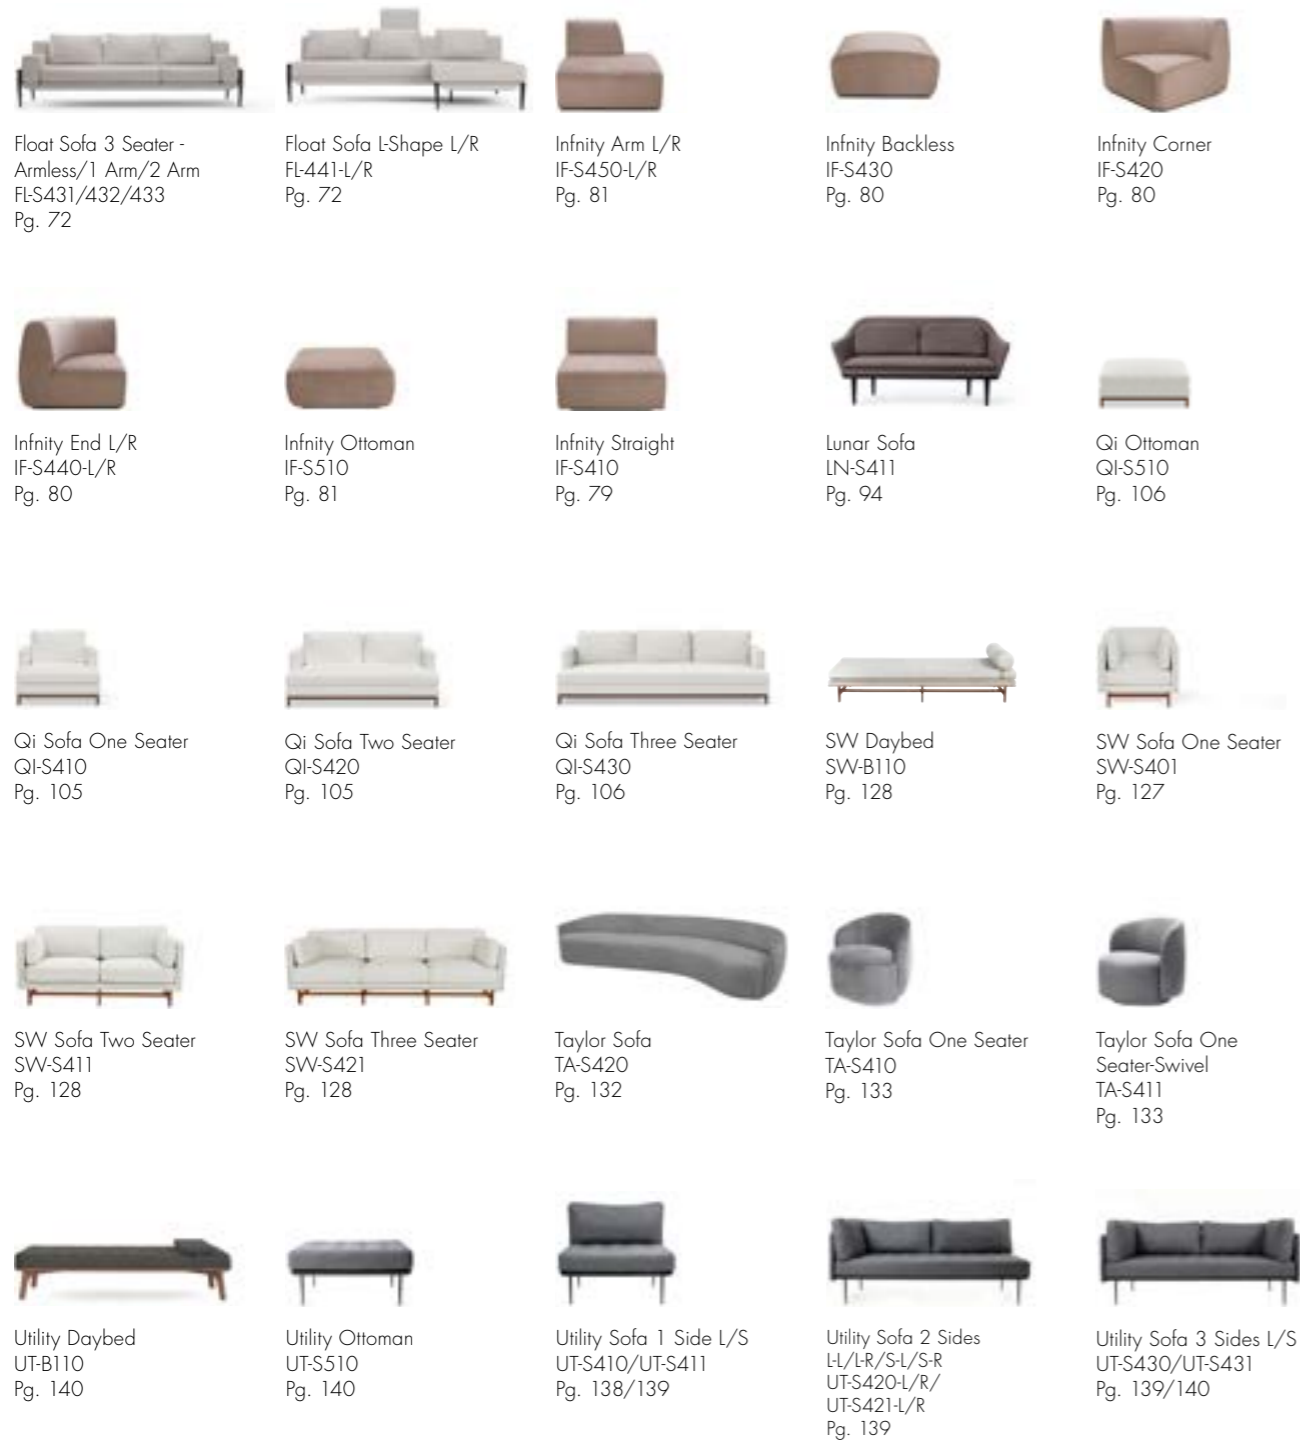

SOFAS & BEDS