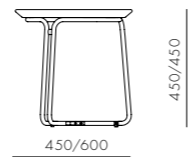

DIMENSIONS
Φ450 x H450mm
Φ600 x H450mm