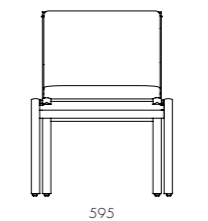

CODE & MATERIALS
RN-S210
Solid wood legs, Stainless steel hairline gold, Wood veneer frame, Upholstered cushion, Down filling