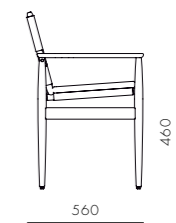

CODE & MATERIALS
JN-S211-LE
Solid wood frame, Upholstery,
Stainless steel oil rubbed copper

DIMENSIONS
W620 x D560 x H850mm
Seating height: 460mm