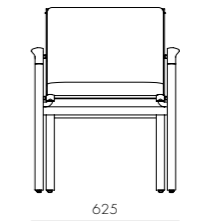

CODE & MATERIALS
RN-S211
Solid wood legs, Stainless steel hairline gold, Wood veneer frame, Upholstered cushion, Down filling