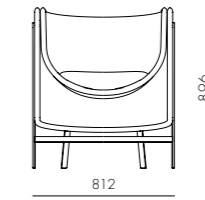

Kite Lounge Chair-Narrow

CODE & MATERIALS
 KT-S110-N
 Steel black powder coat matt,
 Upholstered moulded foam shell

DIMENSIONS
 W812 x D518 x H896mm
 Seating height: 535mm

Kite Lounge Chair-Deep

CODE & MATERIALS
 KT-S110-D
 Steel black powder coat matt,
 Upholstered moulded foam shell