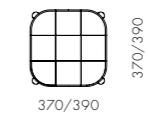

Utility Lounge Chair

CODE & MATERIALS
 UT-S111
 Solid wood legs, Plywood panel, Steel hairline aged gold, Upholstery

DIMENSIONS
 W700 x D725 x H835mm
 Seating height: 385mm

Utility Stool H610 / H760

CODE & MATERIALS
 UT-S610-610
 UT-S610-760
 Solid wood legs, Plywood panel, Steel hairline aged gold, Upholstery