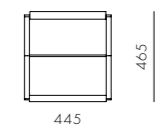

DIMENSIONS

W545 x D445 x H465mm
Seating height: 465mm