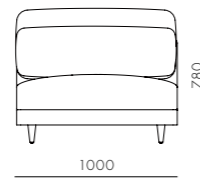

DIMENSIONS
W1280 x D1780 x H780mm
Seating height: 425mm

Atelier Ottoman-Skirt

CODE & MATERIALS
AT-S510
Solid wood and plywood frame,
Upholstery

DIMENSIONS
W1000 x D1000 x H425mm
Seating height: 425mm

Atelier Ottoman-Leg

CODE & MATERIALS
AT-S511
Solid wood and plywood frame,
Upholstery

DIMENSIONS
W1000 x D1000 x H425mm
Seating height: 425mm

Atelier Center-Leg

CODE & MATERIALS
AT-S411
Solid wood and plywood frame,
Upholstery

DIMENSIONS
W1000 x D1280 x H780mm
Seating height: 425mm

Atelier Small Center-Skirt

CODE & MATERIALS
AT-S440
Solid wood and plywood frame,
Upholstery

DIMENSIONS
W800 x D1020 x H750mm
Seating height: 395mm