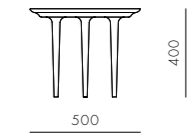

DIMENSIONS

Φ500 x H400mm