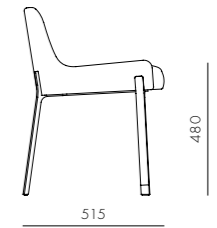

DIMENSIONS
Φ390 x H625mm
Seating height: 625mm

Blend Stool U

CODE & MATERIALS
BD-S620-UP
Steel black powder coat matt frame, Upholstered seat

DIMENSIONS
Φ390 x H505mm
Seating height: 505mm

Blink

by Yabu Pushelberg

Blink Dining Chair

CODE & MATERIALS

BL-S210
Stainless steel hairline gold,
Steel black powder coat
sand brust, Upholstery

DIMENSIONS

W545 x D515 x H690mm
Seating height: 480mm

Blink Vanity Stool SH470

CODE & MATERIALS

BL-S610-470
Stainless steel hairline gold,
Steel black powder coat
sand brust, Upholstery

DIMENSIONS

W515 x D490 x H590mm
Seating height: 470mm

Blink Counter Stool SH610

CODE & MATERIALS

BL-S610-610
Stainless steel hairline gold,
Steel black powder coat
sand brust, Upholstery

DIMENSIONS

W515 x D495 x H725mm
Seating height: 610mm

Blink Bar Stool SH750

CODE & MATERIALS

BL-S610-750
Stainless steel hairline gold,
Steel black powder coat
sand brust, Upholstery

DIMENSIONS

W515 x D510 x H865mm
Seating height: 750mm