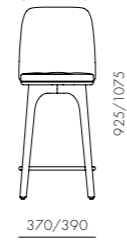

DIMENSIONS
 W370 x D370 x H610mm
 W390 x D390 x H760mm
 Seating height: 610/760mm

Utility Bar Chair SH610 / SH760

CODE & MATERIALS

UT-S310-610
UT-S310-760
Solid wood legs, Plywood panel, Steel hairline aged gold, Upholstery