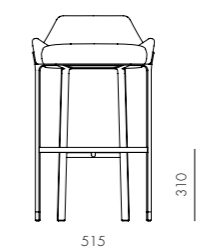

BL-S610-470
Stainless steel hairline gold,
Steel black powder coat
sand brust, Upholstery

DIMENSIONS

W515 x D490 x H590mm
Seating height: 470mm

Blink Counter Stool SH610

CODE & MATERIALS

BL-S610-610
Stainless steel hairline gold,
Steel black powder coat
sand brust, Upholstery

DIMENSIONS

W515 x D495 x H725mm
Seating height: 610mm

Blink Bar Stool SH750

CODE & MATERIALS

BL-S610-750
Stainless steel hairline gold,
Steel black powder coat
sand brust, Upholstery

DIMENSIONS

W515 x D510 x H865mm
Seating height: 750mm

Blink Lounge Chair

CODE & MATERIALS
 BL-S410
 Stainless steel hairline gold,
 Steel black powder coat
 sand brust, Upholstery

DIMENSIONS
 W695 x D800 x H820mm
 Seating height: 430mm

Blink Side Table - Stone Top

DIMENSIONS
 W1620 x D800 x H820mm
 Seating height: 430mm

Blink Coffee Table - Wood Top

CODE & MATERIALS
 BL-T210-1080-WD
 Wood veneer top, Steel black
 powder coat sand brust

DIMENSIONS
 W1080 x D1080 x H380mm