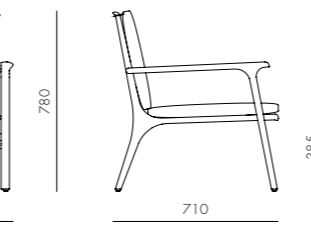

DIMENSIONS

W1400 x D710 x H780mm
Seating height: 385mm