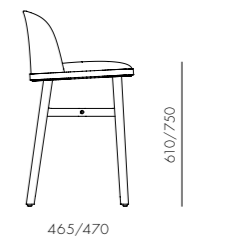

DIMENSIONS
 W1620 x D800 x H820mm
 Seating height: 430mm

Blink Coffee Table - Wood Top

CODE & MATERIALS
 BL-T210-1080-WD
 Wood veneer top, Steel black
 powder coat sand brust

DIMENSIONS
 W1080 x D1080 x H380mm

Bund Dining Chair

CODE & MATERIALS

BU-S210
Stainless steel hairline aged gold,
Solid wood frame, Upholstered
moulded foam frame, Upholstered seat

DIMENSIONS

W500 x D590 x H810mm
Seating height: 450mm

Bund Lounge Chair

CODE & MATERIALS

BU-S111
Stainless steel hairline aged gold,
Solid wood frame, Upholstered
moulded foam frame, Upholstered seat

DIMENSIONS

W630 x D870 x H815mm
Seating height: 390mm

Bund Bar Chair SH610 / SH750

CODE & MATERIALS

BU-S310-610
BU-S310-750
Stainless steel hairline aged gold, Solid
wood frame, Upholstered moulded
foam frame, Upholstered seat

DIMENSIONS

W425 x D465 x H825mm
W450 x D470 x H965mm
Seating height: 610/750mm