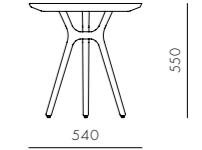

DIMENSIONS

Φ540 x H550mm