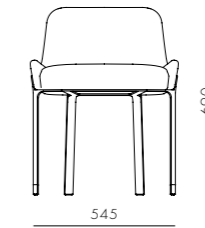

DIMENSIONS
Φ390 x H625mm
Seating height: 625mm

Blend Stool U

CODE & MATERIALS
BD-S620-UP
Steel black powder coat matt frame, Upholstered seat

DIMENSIONS
Φ390 x H505mm
Seating height: 505mm

Blink

by Yabu Pushelberg

Blink Dining Chair

CODE & MATERIALS

BL-S210
Stainless steel hairline gold,
Steel black powder coat
sand brust, Upholstery

DIMENSIONS

W545 x D515 x H690mm
Seating height: 480mm

Blink Vanity Stool SH470

CODE & MATERIALS

BL-S610-470
Stainless steel hairline gold,
Steel black powder coat
sand brust, Upholstery

DIMENSIONS

W515 x D490 x H590mm
Seating height: 470mm

Blink Counter Stool SH610

CODE & MATERIALS

BL-S610-610
Stainless steel hairline gold,
Steel black powder coat
sand brust, Upholstery

DIMENSIONS

W515 x D495 x H725mm
Seating height: 610mm

Blink Bar Stool SH750

CODE & MATERIALS

BL-S610-750
Stainless steel hairline gold,
Steel black powder coat
sand brust, Upholstery

DIMENSIONS

W515 x D510 x H865mm
Seating height: 750mm