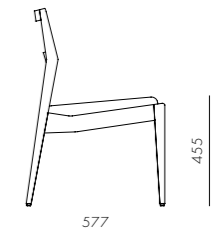

DIMENSIONS
W587 x D577 x H823mm
Seating height: 455mm

Risom C141 Chair (1955)

CODE & MATERIALS
RI-S210-CA
Solid wood frame,
Upholstery and cane

DIMENSIONS
W587 x D577 x H823mm
Seating height: 455mm

Risom C275 Chair