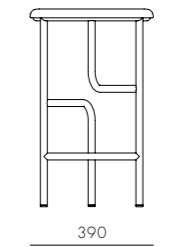

DIMENSIONS
W500 x D555 x H760mm
Seating height: 455mm

Aya Dining Table W2400

CODE & MATERIALS
AY-T410-2400
Solid wood frame, Wood veneer top, Blackened stainless steel

DIMENSIONS
W2400 x D900 x H735mm

Blend

Blend Stool W

CODE & MATERIALS
BD-S620-WD
Steel black powder coat matt frame, Solid wood seat

DIMENSIONS
Φ390 x H455mm
Seating height: 455mm

Blend Stool High

CODE & MATERIALS
BD-S610-H
Steel black powder coat matt frame, Solid wood seat

DIMENSIONS
Φ390 x H625mm
Seating height: 625mm

Blend Stool U

CODE & MATERIALS
BD-S620-UP
Steel black powder coat matt frame, Upholstered seat

DIMENSIONS
Φ390 x H505mm
Seating height: 505mm

Blink

by Yabu Pushelberg