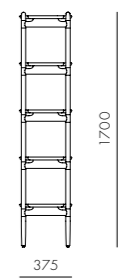

DIMENSIONS
Φ1250 x H720mm

Slow Shelf 5

CODE & MATERIALS
SL-SF110-5
Solid wood frame, Wood veneer
shelves, Stainless steel oil
rubbed copper

DIMENSIONS
W1200 x D375 x H1700mm

Slow Shelf 4

CODE & MATERIALS

SL-SF110-4
Solid wood frame, Wood veneer shelves, Stainless steel oil rubbed copper