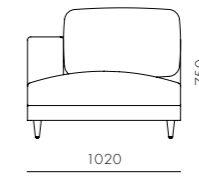

Atelier Small Chaise Lounge L / R-Leg

CODE & MATERIALS
AT-S461-L
AT-S461-R
Solid wood and plywood frame,
Upholstery

DIMENSIONS
W1020 x D1420 x H750mm
Seating height: 395mm