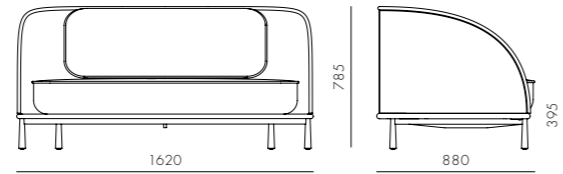

DIMENSIONS
W900 x D855 x H785mm
Seating height: 395mm

Arc Sofa Highback Love Seat L

CODE & MATERIALS
AR-S410-L
Wood veneer base, Steel black powder coat matt leg, Upholstery

DIMENSIONS
W1470 x D880 x H1160mm
Seating height: 395mm

Arc Sofa Highback Love Seat R

CODE & MATERIALS
AR-S410-R
Wood veneer base, Steel black powder coat matt leg, Upholstery

DIMENSIONS
W1470 x D880 x H1160mm
Seating height: 395mm

Arc Sofa Love Seat

CODE & MATERIALS
AR-S430
Wood veneer base, Steel black powder coat matt leg, Upholstery

DIMENSIONS
W1620 x D880 x H785mm
Seating height: 395mm

Arc Sofa Highback Love Seat

CODE & MATERIALS
AR-S410
Wood veneer base, Steel black powder coat matt leg, Upholstery

DIMENSIONS
W1620 x D880 x H1160mm
Seating height: 395mm