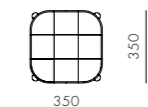

CODE & MATERIALS
UT-S610-460
Solid wood legs, Plywood panel, Upholstery