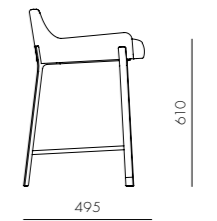

Blink Dining Chair

CODE & MATERIALS

BL-S210
Stainless steel hairline gold,
Steel black powder coat
sand brust, Upholstery

DIMENSIONS

W545 x D515 x H690mm
Seating height: 480mm

Blink Vanity Stool SH470

CODE & MATERIALS

BL-S610-470
Stainless steel hairline gold,
Steel black powder coat
sand brust, Upholstery

DIMENSIONS

W515 x D490 x H590mm
Seating height: 470mm

Blink Counter Stool SH610

CODE & MATERIALS

BL-S610-610
Stainless steel hairline gold,
Steel black powder coat
sand brust, Upholstery

DIMENSIONS

W515 x D495 x H725mm
Seating height: 610mm

Blink Bar Stool SH750

CODE & MATERIALS

BL-S610-750
Stainless steel hairline gold,
Steel black powder coat
sand brust, Upholstery

DIMENSIONS

W515 x D510 x H865mm
Seating height: 750mm

Blink Lounge Chair

CODE & MATERIALS
 BL-S410
 Stainless steel hairline gold,
 Steel black powder coat
 sand brust, Upholstery

DIMENSIONS
 W695 x D800 x H820mm
 Seating height: 430mm

Blink Side Table - Stone Top