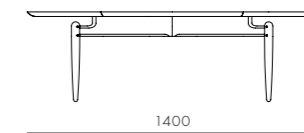

CODE & MATERIALS
SL-T220
Solid wood frame,
Wood veneer top

DIMENSIONS
W1400 x D800 x H435mm