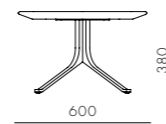

DIMENSIONS
 W1620 x D800 x H820mm
 Seating height: 430mm

Blink Coffee Table - Wood Top

CODE & MATERIALS
 BL-T210-1080-WD
 Wood veneer top, Steel black
 powder coat sand brust

DIMENSIONS
 W1080 x D1080 x H380mm

Blink Console

CODE & MATERIALS
 BL-T710
 Wood veneer top, Stainless steel hairline gold, Steel black powder coat sand brust

DIMENSIONS
 W1340 x D510 x H750mm

Blink Oval Coffee Table - Wood Top

CODE & MATERIALS
 BL-T220-1775-WD
 Wood veneer top, Steel black powder coat sand brust

DIMENSIONS
 W1775 x D600 x H380mm

Blink Vanity

CODE & MATERIALS
 BL-T720
 Wood veneer top, Stainless steel hairline gold, Steel black powder coat sand brust, Mirror

DIMENSIONS
 W1340 x D510 x H1450mm

Blink Oval Coffee Table - Stone Top