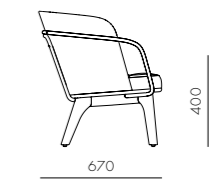

DIMENSIONS
W1465 x D670 x H740mm
Seating height: 400mm