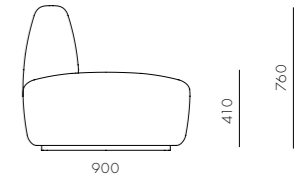

Infinity Straight

CODE & MATERIALS
 IF-S410
 Solid wood and plywood
 frame, Upholstery

DIMENSIONS
 W900 x D900 x H760mm
 Seating height: 410mm

Infinity Corner

CODE & MATERIALS
IF-S420
Solid wood and plywood
frame, Upholstery

DIMENSIONS
W930 x D930 x H760mm
Seating height: 410mm

Infinity Arm L

CODE & MATERIALS
IF-S450-L
Solid wood and plywood
frame, Upholstery

DIMENSIONS
W900 x D900 x H760mm
Seating height: 410mm

Infinity Backless