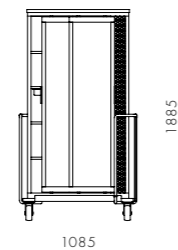

CODE & MATERIALS

COC-C120
Stainless steel hairline gold,
Steel black powder coat sand
brust, Solid walnut frame, Wood
veneer panels, Tempered glass