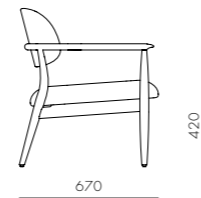

Slow Coffee Table

CODE & MATERIALS
SL-T210-800
Solid wood frame,
Wood veneer top

DIMENSIONS
Φ800 x H435mm

Slow Lounge Chair

CODE & MATERIALS
SL-S111
Solid wood frame, Upholstery

DIMENSIONS
W805 x D670 x H765mm
Seating height: 420mm