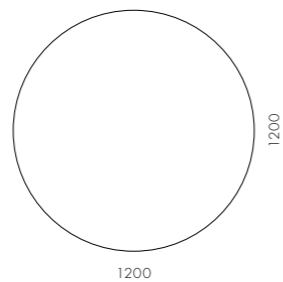

CODE & MATERIALS
SA-T410
Solid wood, Steel black powder coat matt