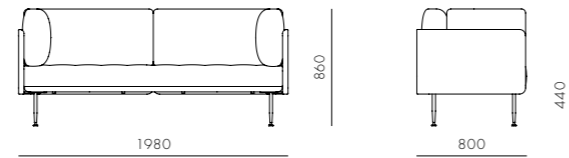

W1030 x D800 x H860mm
Seating height: 440mm

Utility Sofa 3 Sides L

CODE & MATERIALS

UT-S430
Wood veneer base, Stainless steel hairline aged gold / steel black powder coat matt, Upholstery

DIMENSIONS

W1980 x D800 x H860mm
Seating height: 440mm