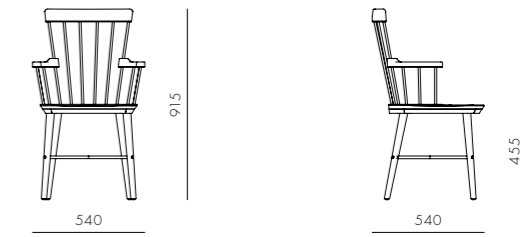

DIMENSIONS
W540 x D540 x H915mm
Seating height: 455mm

Exchange Lounge Chair 2.0

CODE & MATERIALS
EX-S111-R2
Solid wood frame, Wood veneer seat, Steel black powder coat matt

DIMENSIONS
W595 x D550 x H655mm
Seating height: 390mm