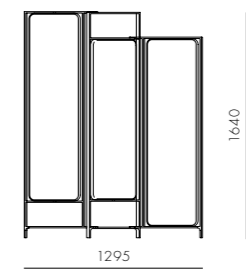

Blink Screen

CODE & MATERIALS
BL-SC110
Wood veneer panels, Mirror, Steel black powder coat sand brust

DIMENSIONS
W1295 x D360 x H1640mm