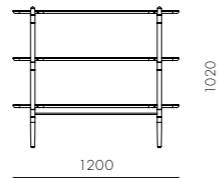

DIMENSIONS

W1200 x D375 x H1360mm

Slow Shelf 3

CODE & MATERIALS

SL-SF110-3
Solid wood frame, Wood veneer shelves, Stainless steel oil rubbed copper

DIMENSIONS

W1200 x D375 x H1020mm

Slow Shelf 2