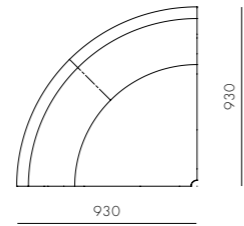

Infinity Corner

CODE & MATERIALS
IF-S420
Solid wood and plywood
frame, Upholstery

DIMENSIONS
W930 x D930 x H760mm
Seating height: 410mm