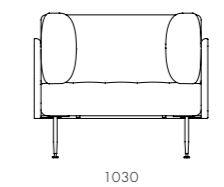

DIMENSIONS

W950 x D800 x H860mm
Seating height: 440mm

Utility Sofa 3 Sides S

CODE & MATERIALS

UT-S431
Wood veneer base, Stainless steel hairline aged gold / steel black powder coat matt, Upholstery

DIMENSIONS