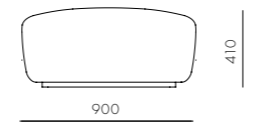

Infinity Backless

CODE & MATERIALS
IF-S430
Solid wood and plywood
frame, Upholstery

DIMENSIONS
W900 x D900 x H410mm
Seating height: 410mm