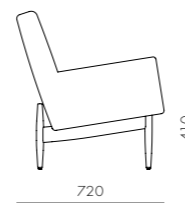

DIMENSIONS
W660 x D720 x H770mm
Seating height: 410mm