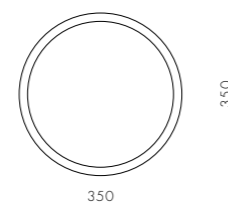

Lonar D350

CODE & MATERIALS
SI-TR110-L
MDF matt lacquered

DIMENSIONS
Φ350 x H56mm

COLOR
● ● ●

Arita

by Neri&Hu

In 1616, porcelain stones were discovered at Izumayama mountain, which gave birth to Japan's very first porcelain. In the Edo era, many tableware artifacts belonging to Japanese feudal lords were made from Arita porcelain, manufactured in the northern part of Kyushu Island. After a research trip to Japan, Neri&Hu were inspired to reinterpret this historic manufacturing technique by using it in the production of the Arita collection for Stellar Works. The result is a contemporary dining collection with a 400 year old story behind it.