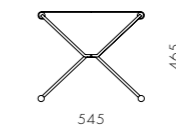

DIMENSIONS

W545 x D445 x H465mm
Seating height: 465mm