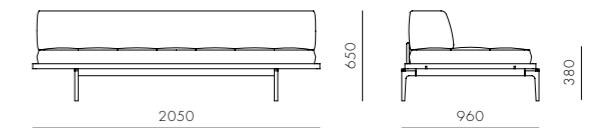

Discipline Sofa Straight

CODE & MATERIALS

DS-S410
Solid wood and wood veneer base, Stainless steel hairline aged gold legs and brackets, Upholstery

DIMENSIONS

W2050 x D960 x H650mm
Seating height: 380mm

Discipline Sofa Half Back L

CODE & MATERIALS

DS-S430-L
Solid wood and wood veneer base, Stainless steel hairline aged gold legs and brackets, Upholstery

DIMENSIONS

W2180 x D960 x H650mm
Seating height: 380mm

Discipline Sofa Corner L