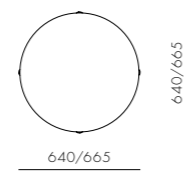

DIMENSIONS

W1900 x D800 x H860mm
Seating height: 440mm

Utility Café Table H900 / H1050

CODE & MATERIALS

UT-T310-900
UT-T310-1050
Solid wood legs, Steel hairline aged gold, Wood veneer top

DIMENSIONS

W640 x D640 x H900mm (Φ630)
W665 x D665 x H1050mm (Φ630)