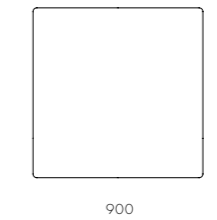

Infinity Ottoman

CODE & MATERIALS
IF-S510
Solid wood and plywood
frame, Upholstery

DIMENSIONS
W900 x D900 x H410mm
Seating height: 410mm