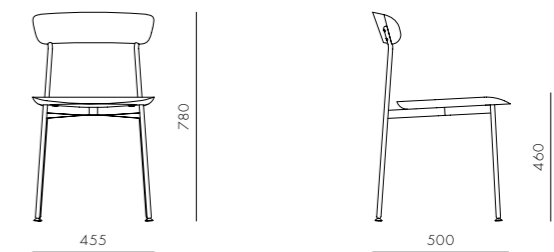

Crawford Dining Chair W

CODE & MATERIALS
CR-S210-WD
Steel black powder coat matt, Solid wood seat and back

DIMENSIONS
W455 x D500 x H780mm
Seating height: 460mm