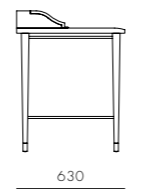

DIMENSIONS

W500 x D560 x H855mm
Seating height: 475mm

Laval Writing Desk

CODE & MATERIALS

LA-T721
Solid wood frame, leather table surface, wood veneer panels, brass plated stainless steel

DIMENSIONS

W1100 x D630 x H820mm

Lunar Highback Lounge Chair

CODE & MATERIALS

LN-S121
Solid wood legs, Upholstered moulded foam frame, Upholstered cushion

DIMENSIONS

W875 x D875 x H1260mm
Seating height: 430mm

Lunar Lounge Chair Small

CODE & MATERIALS