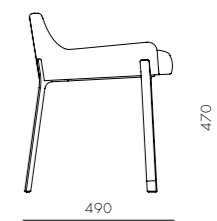

DIMENSIONS
Φ390 x H625mm
Seating height: 625mm

Blend Stool U

CODE & MATERIALS
BD-S620-UP
Steel black powder coat matt frame, Upholstered seat

DIMENSIONS
Φ390 x H505mm
Seating height: 505mm

Blink

by Yabu Pushelberg

Blink Dining Chair

CODE & MATERIALS

BL-S210
Stainless steel hairline gold,
Steel black powder coat
sand brust, Upholstery

DIMENSIONS

W545 x D515 x H690mm
Seating height: 480mm

Blink Vanity Stool SH470

CODE & MATERIALS

BL-S610-470
Stainless steel hairline gold,
Steel black powder coat
sand brust, Upholstery

DIMENSIONS

W515 x D490 x H590mm
Seating height: 470mm

Blink Counter Stool SH610

CODE & MATERIALS

BL-S610-610
Stainless steel hairline gold,
Steel black powder coat
sand brust, Upholstery

DIMENSIONS

W515 x D495 x H725mm
Seating height: 610mm

Blink Bar Stool SH750

CODE & MATERIALS

BL-S610-750
Stainless steel hairline gold,
Steel black powder coat
sand brust, Upholstery

DIMENSIONS

W515 x D510 x H865mm
Seating height: 750mm