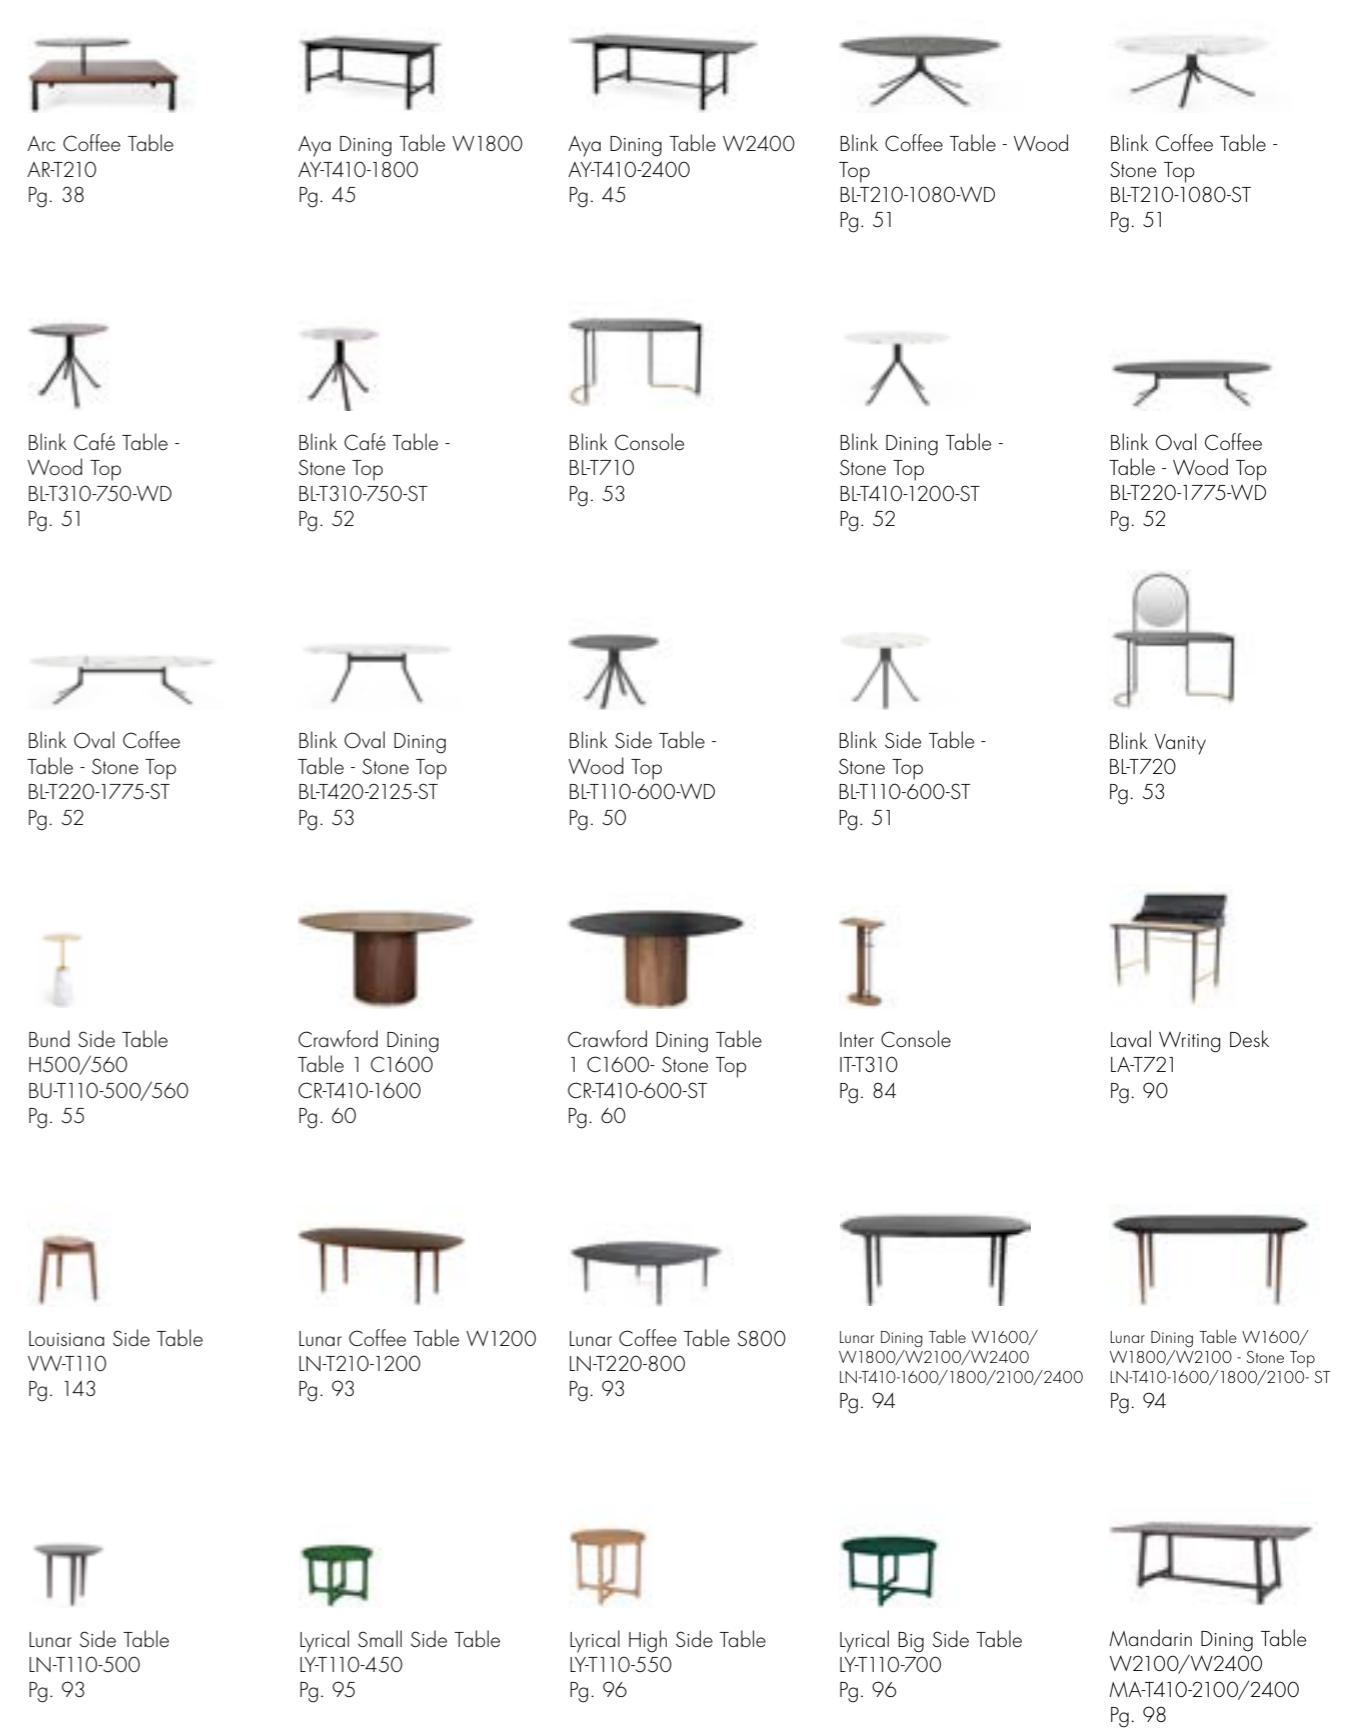

SOFAS & BEDS

TABLES