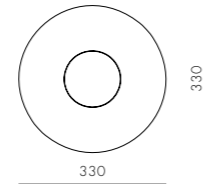

CODE & MATERIALS
MN-P110-L
Powder coated steel frame,
Glass shade