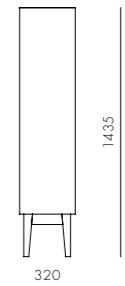

DIMENSIONS
W915 x D320 x H1435mm