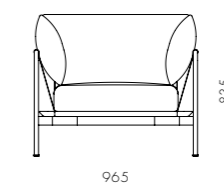

DIMENSIONS
Φ900 x H25mm

Crawford Lazy Susan 900 - Stone Top

CODE & MATERIALS
CR-T400-A3-ST
Stone top in gloss paint surface, Metal Base

DIMENSIONS
Φ900 x H25mm

Crawford Lounge Chair 2.0

CODE & MATERIALS
CR-S111-R2
Wood veneer base, Steel black powder coat matt, Upholstery