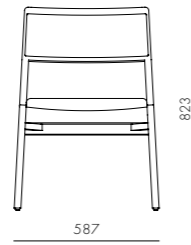

CODE & MATERIALS
RI-S210-UP
Solid wood frame, Upholstery