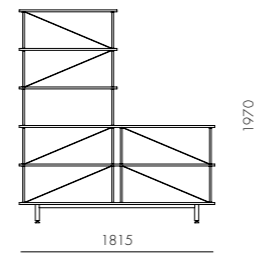

DIMENSIONS
W1815 x D450 x H1250mm

Seiton 3-3 L/R

CODE & MATERIALS

SE-SF133-L
SE-SF133-R
Steel black powder coat matt,
Wood veneer shelves

DIMENSIONS

W1815 x D450 x H1970mm

Seiton 2-2 L/R

CODE & MATERIALS