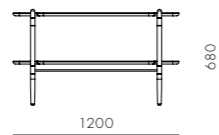

CODE & MATERIALS

SL-SF110-2
Solid wood frame, Wood veneer shelves, Stainless steel oil rubbed copper