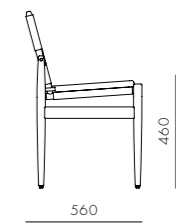

CODE & MATERIALS
JN-S210-CV
Solid wood frame, Upholstery,
Stainless steel oil rubbed copper

DIMENSIONS
W585 x D560 x H850mm
Seating height: 460mm