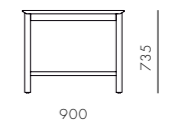

Aya Dining Armchair

CODE & MATERIALS
AY-S211
Solid wood frame, Upholstery

DIMENSIONS
W590 x D555 x H760mm
Seating height: 455mm

Aya Lounge Chair

CODE & MATERIALS
AY-S111
Solid wood frame, Upholstery

DIMENSIONS
W695 x D660 x H715mm
Seating height: 405mm

Aya Dining Table W1800

CODE & MATERIALS
AY-T410-1800
Solid wood frame, Wood veneer top, Blackened stainless steel

DIMENSIONS
W1800 x D900 x H735mm

Aya Dining Chair

CODE & MATERIALS
AY-S210
Solid wood frame, Upholstery

DIMENSIONS
W500 x D555 x H760mm
Seating height: 455mm

Aya Dining Table W2400

CODE & MATERIALS
AY-T410-2400
Solid wood frame, Wood veneer top, Blackened stainless steel

DIMENSIONS
W2400 x D900 x H735mm

Blend