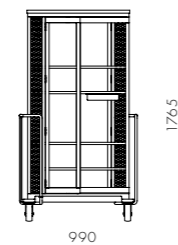

CODE & MATERIALS

COC-C100
Stainless steel hairline gold,
Steel black powder coat sand
brust, Solid walnut frame, wood
veneer panels, Tempered glass