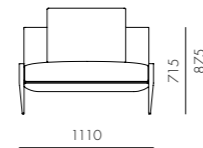

Float Sofa 1 Seater - 2 Arm

CODE & MATERIALS
FL-S413
Steel dark grey powder coat
matt frame, Upholstery

DIMENSIONS
W1110 x D940 x H715 (875) mm
Seating height: 435mm

Float Sofa 2 Seater - Armless

CODE & MATERIALS
FL-S421
Steel dark grey powder coat
matt frame, Upholstery

DIMENSIONS
W1840 x D940 x H715 (875) mm
Seating height: 435mm

Float Sofa 1 Seater - Armless

CODE & MATERIALS
FL-S411
Steel dark grey powder coat
matt frame, Upholstery

DIMENSIONS
W1110 x D940 x H715 (875) mm
Seating height: 435mm