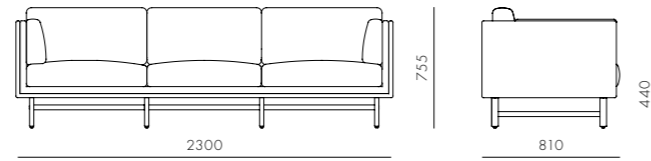

SW Sofa Three Seater

CODE & MATERIALS
SW-S421
Solid oak base, Upholstery

DIMENSIONS
W2300 x D810 x H755mm
Seating height: 440mm