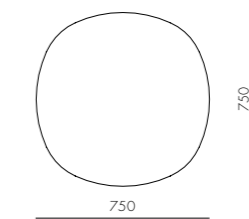

DIMENSIONS
 W1620 x D800 x H820mm
 Seating height: 430mm

Blink Coffee Table - Wood Top

CODE & MATERIALS
 BL-T210-1080-WD
 Wood veneer top, Steel black
 powder coat sand brust

DIMENSIONS
 W1080 x D1080 x H380mm

CODE & MATERIALS
 BL-T210-1080-ST
 Stone top in glass paint
 surface, Steel black powder
 coat sand brust

DIMENSIONS
 W1080 x D1080 x H380mm

Blink Side Table - Wood Top

CODE & MATERIALS
 BL-T110-600-WD
 Wood veneer top, Steel black
 powder coat sand brust

DIMENSIONS
 W600 x D600 x H430mm

Blink Café Table - Wood Top

CODE & MATERIALS
 BL-T310-750-WD
 Wood veneer top, Steel black
 powder coat sand brust

DIMENSIONS
 W750 x D750 x H720mm

Blink Café Table - Stone Top