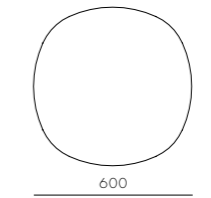

CODE & MATERIALS
BL-T110-600-ST
Stone top in glass paint
surface, Steel black powder
coat sand brust