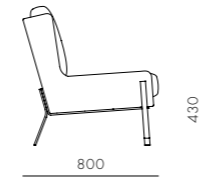

Blink Dining Chair

CODE & MATERIALS

BL-S210
Stainless steel hairline gold,
Steel black powder coat
sand brust, Upholstery

DIMENSIONS

W545 x D515 x H690mm
Seating height: 480mm

Blink Vanity Stool SH470

CODE & MATERIALS

BL-S610-470
Stainless steel hairline gold,
Steel black powder coat
sand brust, Upholstery

DIMENSIONS

W515 x D490 x H590mm
Seating height: 470mm

Blink Counter Stool SH610

CODE & MATERIALS

BL-S610-610
Stainless steel hairline gold,
Steel black powder coat
sand brust, Upholstery

DIMENSIONS

W515 x D495 x H725mm
Seating height: 610mm

Blink Bar Stool SH750

CODE & MATERIALS

BL-S610-750
Stainless steel hairline gold,
Steel black powder coat
sand brust, Upholstery

DIMENSIONS

W515 x D510 x H865mm
Seating height: 750mm

Blink Lounge Chair

CODE & MATERIALS
 BL-S410
 Stainless steel hairline gold,
 Steel black powder coat
 sand brust, Upholstery

DIMENSIONS
 W695 x D800 x H820mm
 Seating height: 430mm

Blink Side Table - Stone Top