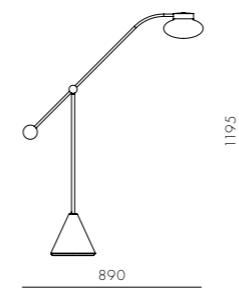

DIMENSIONS
Φ25 x D180mm

Mūn Floor Lamp Adjustable

CODE & MATERIALS
MN-F110
Powder coated steel frame,
Glass shade

DIMENSIONS
W195 x D890 x H1195mm

Yama

by Space Copenhagen

'Yama' is Japanese for 'mountain'. Created on the clear geometric form of a cone, Yama is a collection of pendant lamps, offered in a range of different materials that each sets a different tone. The construction becomes the decorative feature, resulting in an honest and simple expression that lends itself well to a multitude of uses from repetition or sculptural feature in bigger spaces to classic accent lighting.