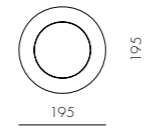

CODE & MATERIALS
MN-P110-M
Powder coated steel frame,
Glass shade