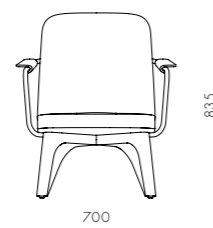

CODE & MATERIALS
UT-S111
Solid wood legs, Plywood panel, Steel hairline aged gold, Upholstery