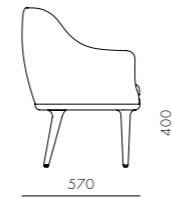

Lunar Highback Lounge Chair

CODE & MATERIALS

LN-S121
Solid wood legs, Upholstered moulded foam frame, Upholstered cushion

DIMENSIONS

W875 x D875 x H1260mm
Seating height: 430mm

Lunar Lounge Chair Small

CODE & MATERIALS

LN-S121-S
Solid wood legs,
Upholstered moulded foam frame,
Upholstered cushion

DIMENSIONS

W630 x D570 x H770mm
Seating height: 400mm

Lunar Bar Chair SH750

CODE & MATERIALS

LN-S311-750
Solid wood legs, Upholstered
moulded foam frame, Upholstered
cushion, Brass plated stainless steel