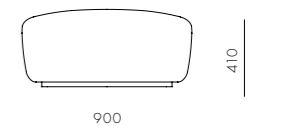

Infinity Ottoman

CODE & MATERIALS
IF-S510
Solid wood and plywood
frame, Upholstery

DIMENSIONS
W900 x D900 x H410mm
Seating height: 410mm