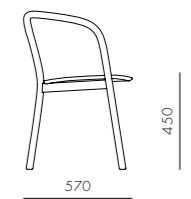

DIMENSIONS
W1400 x D450 x H435mm
Seating height: 430mm

Mandarin Dining Table W2100/W2400

CODE & MATERIALS
MA-T410-2100
MA-T410-2400
Solid wood frame, Wood veneer
top, Stainless steel hairline gold,
Blackened stainless steel

DIMENSIONS
W2100 x D900 x H750mm
W2400 x D900 x H750mm

Ming Chair

CODE & MATERIALS
MI-S211
Solid wood

DIMENSIONS
W560 x D570 x H770mm
Seating height: 450mm

Mr.B

by Neri&Hu

Inspired by Shanghai's iconic Bund, where the old seamlessly merges with the new and where rich history coexists with modern life, the Mr.B collection reflects a harmonious blend of Eastern and Western cultures. The modern aesthetic is evident, yet the influence of traditional old culture is intricately woven into the details. The collection showcases a fusion between the robust wood structure derived from traditional carpentry heritage and the metal details that speak to an industrial influence. The well-tailored upholstery provides clean lines as well as a comfortable seating experience.