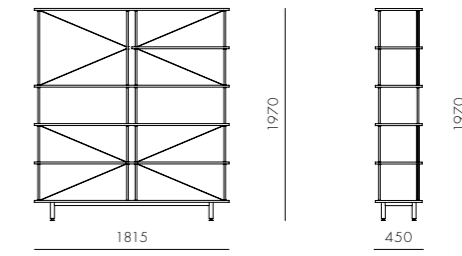

CODE & MATERIALS
SE-SF151-L
SE-SF151-R
Steel black powder coat matt,
Wood veneer shelves

DIMENSIONS
W1815 x D450 x H1970mm