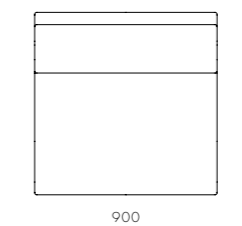

CODE & MATERIALS
IF-S410
Solid wood and plywood
frame, Upholstery