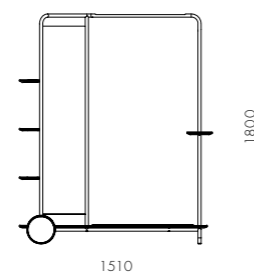

CODE & MATERIALS

HO-W110
Wood veneer base, Solid wood, Steel black powder coat matt frame, Mirror