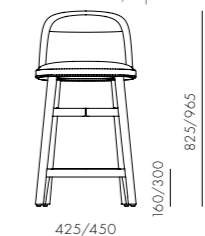

Bund Dining Chair

CODE & MATERIALS

BU-S210
Stainless steel hairline aged gold,
Solid wood frame, Upholstered
moulded foam frame, Upholstered seat

DIMENSIONS

W500 x D590 x H810mm
Seating height: 450mm

Bund Lounge Chair

CODE & MATERIALS

BU-S111
Stainless steel hairline aged gold,
Solid wood frame, Upholstered
moulded foam frame, Upholstered seat

DIMENSIONS

W630 x D870 x H815mm
Seating height: 390mm

Bund Bar Chair SH610 / SH750

CODE & MATERIALS

BU-S310-610
BU-S310-750
Stainless steel hairline aged gold, Solid
wood frame, Upholstered moulded
foam frame, Upholstered seat

DIMENSIONS

W425 x D465 x H825mm
W450 x D470 x H965mm
Seating height: 610/750mm