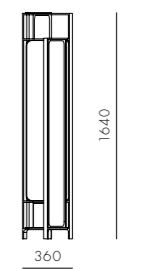

Blink Screen

CODE & MATERIALS
BL-SC110
Wood veneer panels, Mirror, Steel black powder coat sand brust

DIMENSIONS
W1295 x D360 x H1640mm