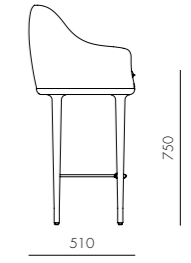

Lunar Highback Lounge Chair

CODE & MATERIALS

LN-S121
Solid wood legs, Upholstered moulded foam frame, Upholstered cushion

DIMENSIONS

W875 x D875 x H1260mm
Seating height: 430mm

Lunar Lounge Chair Small

CODE & MATERIALS

LN-S121-S
Solid wood legs,
Upholstered moulded foam frame,
Upholstered cushion

DIMENSIONS

W630 x D570 x H770mm
Seating height: 400mm

Lunar Bar Chair SH750

CODE & MATERIALS

LN-S311-750
Solid wood legs, Upholstered
moulded foam frame, Upholstered
cushion, Brass plated stainless steel

DIMENSIONS

W600 x D510 x H1060mm
Seating height: 750mm

Lunar Lounge Chair Large

CODE & MATERIALS

LN-S111-L
Solid wood legs,
Upholstered moulded foam frame,
Upholstered cushion

DIMENSIONS

W850 x D710 x H800mm
Seating height: 420mm