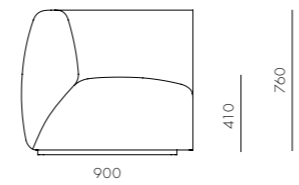

Infinity End L

CODE & MATERIALS
IF-S440-L
Solid wood and plywood
frame, Upholstery

DIMENSIONS
W900 x D900 x H760mm
Seating height: 410mm