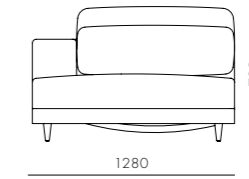

DIMENSIONS
W1280 x D1280 x H780mm
Seating height: 425mm

Atelier Corner-Leg

CODE & MATERIALS
AT-S421
Solid wood and plywood frame,
Upholstery

DIMENSIONS
W1280 x D1280 x H780mm
Seating height: 425mm

Atelier Chaise Lounge L / R-Skirt

CODE & MATERIALS
AT-S430-L
AT-S430-R
Solid wood and plywood frame,
Upholstery

DIMENSIONS
W1280 x D1780 x H780mm
Seating height: 425mm

Atelier Chaise Lounge L / R-Leg

CODE & MATERIALS
AT-S431-L
AT-S431-R
Solid wood and plywood frame,
Upholstery

DIMENSIONS
W1280 x D1780 x H780mm
Seating height: 425mm

Atelier Ottoman-Skirt

CODE & MATERIALS
AT-S510
Solid wood and plywood frame,
Upholstery

DIMENSIONS
W1000 x D1000 x H425mm
Seating height: 425mm

Atelier Ottoman-Leg