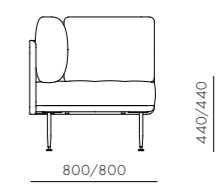

DIMENSIONS

W990 x D800 x H860mm
W990 x D800 x H860mm
Seating height: 440/440mm