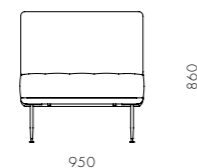

W1940 x D800 x H860mm
W1940 x D800 x H860mm
Seating height: 440/440mm

Utility Sofa 1 Side S

CODE & MATERIALS

UT-S411
Wood veneer base, Stainless steel hairline aged gold / steel black powder coat matt, Upholstery