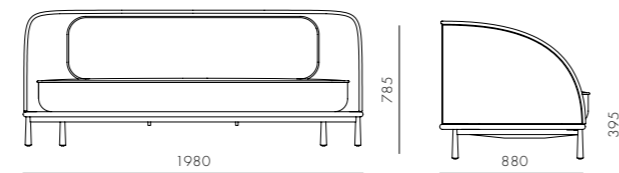

DIMENSIONS
W900 x D855 x H785mm
Seating height: 395mm

Arc Sofa Highback Love Seat L

CODE & MATERIALS
AR-S410-L
Wood veneer base, Steel black powder coat matt leg, Upholstery

DIMENSIONS
W1470 x D880 x H1160mm
Seating height: 395mm

Arc Sofa Highback Love Seat R

CODE & MATERIALS
AR-S410-R
Wood veneer base, Steel black powder coat matt leg, Upholstery

DIMENSIONS
W1470 x D880 x H1160mm
Seating height: 395mm

Arc Sofa Love Seat

CODE & MATERIALS
AR-S430
Wood veneer base, Steel black powder coat matt leg, Upholstery

DIMENSIONS
W1620 x D880 x H785mm
Seating height: 395mm

Arc Sofa Highback Love Seat

CODE & MATERIALS
AR-S410
Wood veneer base, Steel black powder coat matt leg, Upholstery

DIMENSIONS
W1620 x D880 x H1160mm
Seating height: 395mm

Arc Sofa Three Seater

CODE & MATERIALS
AR-S420
Wood veneer base, Steel black powder coat matt leg, Upholstery

DIMENSIONS
W1980 x D880 x H785mm
Seating height: 395mm

Arc Coffee Table

CODE & MATERIALS
AR-T210
Wood veneer top, Steel black powder coat matt, Stone top in matt paint surface