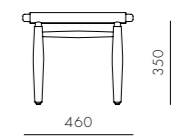

DIMENSIONS
W550 x D460 x H385mm
Seating height: 350mm

Louisiana Side Table

CODE & MATERIALS
VW-T110
Solid wood

DIMENSIONS
W445 x D435 x H455mm

Everyday

by Neri&Hu

As its name suggests, Everyday is inspired by the quotidian objects in our lives. It is reminiscent of the reading light next to our beds in our childhood homes, or the lamp above the teacher's desk in school. The simplicity is somewhat nostalgic; something we are used to seeing every day, until suddenly we don't anymore.