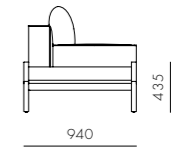

The Float collection comes in four versions: a one, two and three-seater sofa, as well as an L-shaped option. The collection is modular and the individual components are designed to be combined in a multitude of comfortable configurations. The Float Sofa system can be further customised with a range of accessories, including a backseat, headrest and a series of pillows that can be arranged in different layouts to give the sofa a different look and function. Float is also available with optional built-in wooden sides tables, which come in two sizes, an ancestral element that De Lucchi sees as inextricably linked to the idea of the home and of handmade construction.

Float Sofa 1 Seater - 2 Arm

CODE & MATERIALS
FL-S413
Steel dark grey powder coat
matt frame, Upholstery

DIMENSIONS
W1110 x D940 x H715 (875) mm
Seating height: 435mm