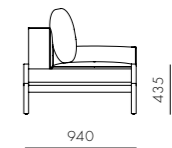

Float Sofa 2 Seater - 1 Arm

CODE & MATERIALS
FL-S422
Steel dark grey powder coat
matt frame, Upholstery

DIMENSIONS
W1840 x D940 x H715 (875) mm
Seating height: 435mm