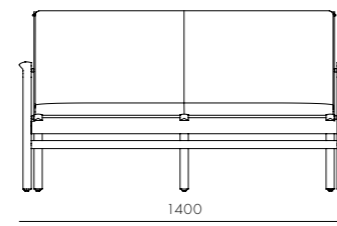

CODE & MATERIALS

RN-S121
Solid wood legs, Stainless steel hairline gold, Wood veneer frame, Upholstered cushion, Down filling