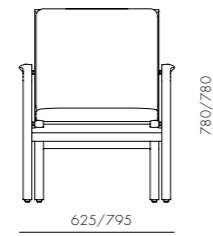

CODE & MATERIALS

RN-S111-S
RN-S111-L
Solid wood legs, Stainless steel hairline gold, Wood veneer frame, Upholstered cushion, Down filling