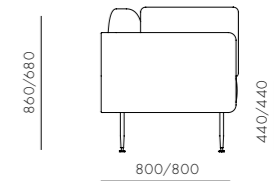

DIMENSIONS

W1940 x D800 x H860mm
W1940 x D800 x H860mm
Seating height: 440/440mm