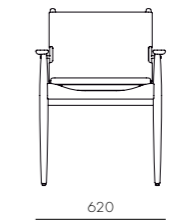

DIMENSIONS
W585 x D560 x H850mm
Seating height: 460mm

Journey Dining Armchair-CV

CODE & MATERIALS
JN-S211-CV
Solid wood frame, Upholstery,
Stainless steel oil rubbed copper

DIMENSIONS
W620 x D560 x H850mm
Seating height: 460mm