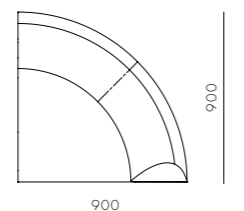

Infinity End R

CODE & MATERIALS
IF-S440-R
Solid wood and plywood
frame, Upholstery

DIMENSIONS
W900 x D900 x H760mm
Seating height: 410mm