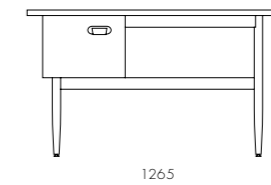

DIMENSIONS
W1265 x D726 x H 723mm

Risom Lounge Chair

CODE & MATERIALS
RI-S111
Solid wood frame, Upholstery

DIMENSIONS
W765 x D765 x H825mm
Seating height: 405mm

Risom Shelves

CODE & MATERIALS
RI-SF110
Solid wood legs, Wood
vener panels