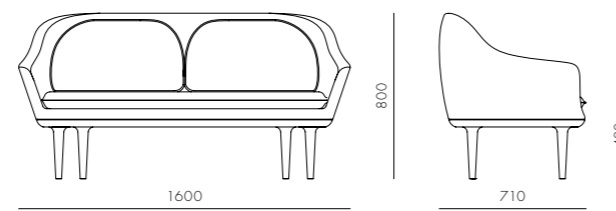

Lunar Sofa

CODE & MATERIALS
LN-S411
Solid wood legs,
Upholstered moulded foam frame,
Upholstered cushion

DIMENSIONS
W1600 x D710 x H800mm
Seating height: 420mm