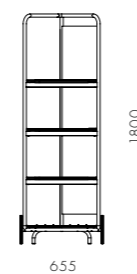

DIMENSIONS

W1510 x D655 x H1800mm