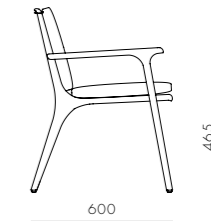

DIMENSIONS
W625 x D600 x H780mm
Seating height: 465mm