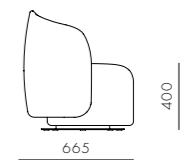

Taylor Sofa One Seater-Swivel

CODE & MATERIALS
TA-S411
Solid wood plywood frame, Upholstery, Steel automatic reset 180° turntable

DIMENSIONS
W935 x D665 x H720mm
Seating height: 400mm