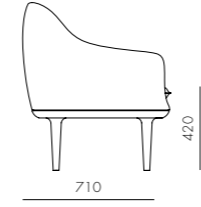

LN-S121-S
Solid wood legs,
Upholstered moulded foam frame,
Upholstered cushion

DIMENSIONS

W630 x D570 x H770mm
Seating height: 400mm

Lunar Bar Chair SH750

CODE & MATERIALS

LN-S311-750
Solid wood legs, Upholstered
moulded foam frame, Upholstered
cushion, Brass plated stainless steel

DIMENSIONS

W600 x D510 x H1060mm
Seating height: 750mm

Lunar Lounge Chair Large

CODE & MATERIALS

LN-S111-L
Solid wood legs,
Upholstered moulded foam frame,
Upholstered cushion

DIMENSIONS

W850 x D710 x H800mm
Seating height: 420mm