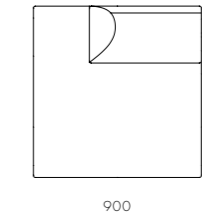

Infinity Arm L

CODE & MATERIALS
IF-S450-L
Solid wood and plywood
frame, Upholstery

DIMENSIONS
W900 x D900 x H760mm
Seating height: 410mm