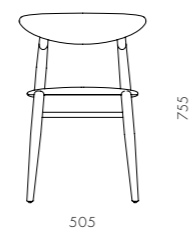

CODE & MATERIALS
VW-S220
Solid wood frame, Wood
veneer back, Upholstered seat

DIMENSIONS
W505 x D525 x H755mm
Seating height: 460mm