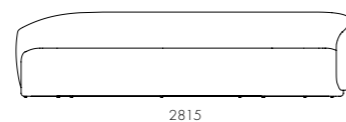

Taylor Valet

CODE & MATERIALS
TA-V110
Solid wood frame, Wood veneer top

DIMENSIONS
W425 x D435 x H1090mm

Taylor Sofa

CODE & MATERIALS
TA-S420
Solid wood plywood frame, Upholstery

DIMENSIONS
W2815 x D1290 x H700mm
Seating height: 400mm