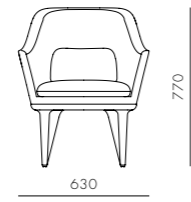

Lunar Highback Lounge Chair

CODE & MATERIALS

LN-S121
Solid wood legs, Upholstered moulded foam frame, Upholstered cushion

DIMENSIONS

W875 x D875 x H1260mm
Seating height: 430mm

Lunar Lounge Chair Small

CODE & MATERIALS

LN-S121-S
Solid wood legs,
Upholstered moulded foam frame,
Upholstered cushion

DIMENSIONS

W630 x D570 x H770mm
Seating height: 400mm

Lunar Bar Chair SH750

CODE & MATERIALS

LN-S311-750
Solid wood legs, Upholstered
moulded foam frame, Upholstered
cushion, Brass plated stainless steel