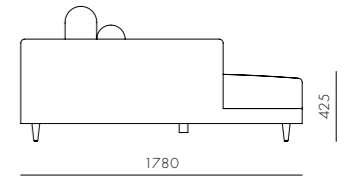

DIMENSIONS
W1280 x D1280 x H780mm
Seating height: 425mm

Atelier Corner-Leg

CODE & MATERIALS
AT-S421
Solid wood and plywood frame,
Upholstery

DIMENSIONS
W1280 x D1280 x H780mm
Seating height: 425mm

Atelier Chaise Lounge L / R-Skirt

CODE & MATERIALS
AT-S430-L
AT-S430-R
Solid wood and plywood frame,
Upholstery

DIMENSIONS
W1280 x D1780 x H780mm
Seating height: 425mm

Atelier Chaise Lounge L / R-Leg

CODE & MATERIALS
AT-S431-L
AT-S431-R
Solid wood and plywood frame,
Upholstery

DIMENSIONS
W1280 x D1780 x H780mm
Seating height: 425mm

Atelier Ottoman-Skirt

CODE & MATERIALS
AT-S510
Solid wood and plywood frame,
Upholstery

DIMENSIONS
W1000 x D1000 x H425mm
Seating height: 425mm

Atelier Ottoman-Leg