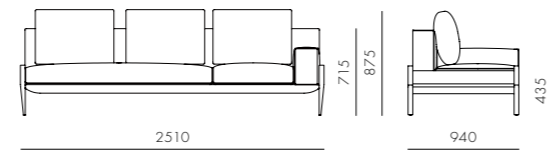

DIMENSIONS
W1110 x D940 x H715 (875) mm
Seating height: 435mm

Float Sofa 2 Seater - 2 Arm

CODE & MATERIALS
FL-S423
Steel dark grey powder coat
matt frame, Upholstery

DIMENSIONS
W1840 x D940 x H715 (875) mm
Seating height: 435mm

Float Sofa 3 Seater - Armless

CODE & MATERIALS
FL-S431
Steel dark grey powder coat
matt frame, Upholstery

DIMENSIONS
W2510 x D940 x H715 (875) mm
Seating height: 435mm

Float Sofa Side Table Small

CODE & MATERIALS
FL-S400-A1
Steel dark grey powder coat
matt frame, Wood veneer top

DIMENSIONS
W845 x D160 x H152mm

Float Sofa 3 Seater - 1 Arm

CODE & MATERIALS
FL-S432
Steel dark grey powder coat
matt frame, Upholstery

DIMENSIONS
W2510 x D940 x H715 (875) mm
Seating height: 435mm

Float Sofa Side Table Large