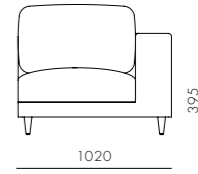

DIMENSIONS
W1000 x D1280 x H780mm
Seating height: 425mm

Atelier Small Center-Skirt

CODE & MATERIALS
AT-S440
Solid wood and plywood frame,
Upholstery

DIMENSIONS
W800 x D1020 x H750mm
Seating height: 395mm

Atelier Small Corner-Skirt

CODE & MATERIALS
AT-S450
Solid wood and plywood frame,
Upholstery

DIMENSIONS
W1020 x D1020 x H750mm
Seating height: 395mm

Atelier Small Corner-Leg

CODE & MATERIALS
AT-S451
Solid wood and plywood frame,
Upholstery

DIMENSIONS
W1020 x D1020 x H750mm
Seating height: 395mm

Atelier Small Chaise Lounge L / R-Skirt

CODE & MATERIALS
AT-S460-L
AT-S460-R
Solid wood and plywood frame,
Upholstery

DIMENSIONS
W1020 x D1420 x H750mm
Seating height: 395mm