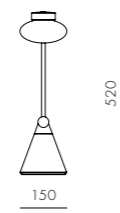

CODE & MATERIALS
MN-TL110
Powder coated steel frame,
Glass shade