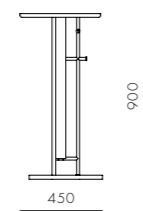

DIMENSIONS

W450 x D250 x H900mm

Inter Coat Hanger

CODE & MATERIALS

IT-V110
Solid wood frame, Stainless steel oil rubbed copper, Steel black powder coat matt

DIMENSIONS

W470 x D290 x H1800mm

James