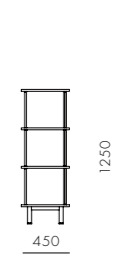

DIMENSIONS

W1815 x D450 x H1250mm