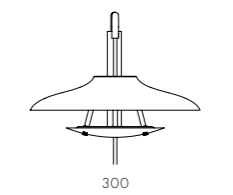

CODE & MATERIALS

HA-W110

Powder coated steel shade,
Brass plated stainless steel structure

DIMENSIONS

W300 x D415 x H220mm

Kyoto Lamp

by OEO Studio

This series of floor lamps in solid wood is a tribute to both the historic woodcraft of Kyoto and the early years of Japanese aviation. The lamps' structure invokes the intricacy of Japanese toy aircraft – in particular the Yoshida Hishou, an A-shaped plane fitted with two reverse propellers that successfully crossed Tokyo's Sumida River in a 1911 model-aircraft contest.