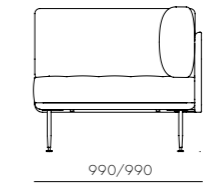

Utility Sofa 2 Sides S-L / S-R

CODE & MATERIALS

UT-S421-L
UT-S421-R
Wood veneer base, Stainless steel hairline aged gold / steel black powder coat matt, Upholstery