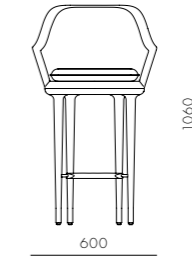

Lunar Highback Lounge Chair

CODE & MATERIALS

LN-S121
Solid wood legs, Upholstered moulded foam frame, Upholstered cushion

DIMENSIONS

W875 x D875 x H1260mm
Seating height: 430mm

Lunar Lounge Chair Small

CODE & MATERIALS

LN-S121-S
Solid wood legs,
Upholstered moulded foam frame,
Upholstered cushion

DIMENSIONS

W630 x D570 x H770mm
Seating height: 400mm

Lunar Bar Chair SH750

CODE & MATERIALS

LN-S311-750
Solid wood legs, Upholstered
moulded foam frame, Upholstered
cushion, Brass plated stainless steel

DIMENSIONS

W600 x D510 x H1060mm
Seating height: 750mm

Lunar Lounge Chair Large

CODE & MATERIALS

LN-S111-L
Solid wood legs,
Upholstered moulded foam frame,
Upholstered cushion

DIMENSIONS

W850 x D710 x H800mm
Seating height: 420mm