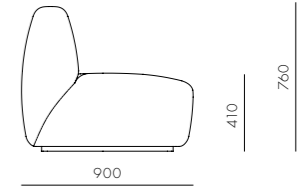

DIMENSIONS
W930 x D930 x H760mm
Seating height: 410mm

Infinity Arm L

CODE & MATERIALS
IF-S450-L
Solid wood and plywood
frame, Upholstery

DIMENSIONS
W900 x D900 x H760mm
Seating height: 410mm

Infinity Backless

CODE & MATERIALS
IF-S430
Solid wood and plywood
frame, Upholstery

DIMENSIONS
W900 x D900 x H410mm
Seating height: 410mm

Infinity Arm R

CODE & MATERIALS
IF-S450-R
Solid wood and plywood
frame, Upholstery

DIMENSIONS
W900 x D900 x H760mm
Seating height: 410mm