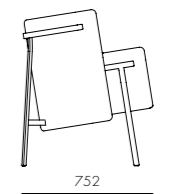

CODE & MATERIALS
KT-S110-D
Steel black powder coat matt,
Upholstered moulded foam shell

DIMENSIONS
W812 x D752 x H896mm
Seating height: 425mm