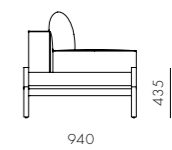

Float Sofa 2 Seater - 2 Arm

CODE & MATERIALS
FL-S423
Steel dark grey powder coat
matt frame, Upholstery

DIMENSIONS
W1840 x D940 x H715 (875) mm
Seating height: 435mm