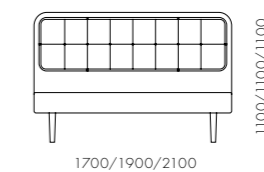

DIMENSIONS

W1700 x D2130 x H1100mm
W1900 x D2130 x H1100mm
W2100 x D2130 x H1100mm