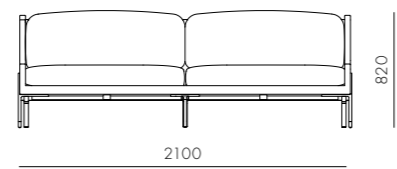

DIMENSIONS

W515 x D495 x H725mm
Seating height: 610mm

Blink Bar Stool SH750

CODE & MATERIALS

BL-S610-750
Stainless steel hairline gold,
Steel black powder coat
sand brust, Upholstery

DIMENSIONS

W515 x D510 x H865mm
Seating height: 750mm

Blink Lounge Chair

CODE & MATERIALS
 BL-S410
 Stainless steel hairline gold,
 Steel black powder coat
 sand brust, Upholstery

DIMENSIONS
 W695 x D800 x H820mm
 Seating height: 430mm

Blink Side Table - Stone Top

DIMENSIONS
 W1620 x D800 x H820mm
 Seating height: 430mm

Blink Coffee Table - Wood Top

CODE & MATERIALS
 BL-T210-1080-WD
 Wood veneer top, Steel black
 powder coat sand brust

DIMENSIONS
 W1080 x D1080 x H380mm

Blink Sofa Three Seater 2.0

CODE & MATERIALS
 BL-S430-R2
 Stainless steel hairline gold,
 Steel black powder coat
 sand brust, Upholstery

DIMENSIONS
 W2100 x D800 x H820mm
 Seating height: 430mm

Blink Coffee Table - Stone Top