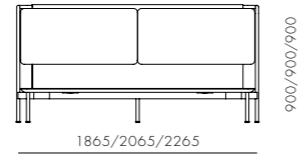

Crawford Bed Double / Queen / King Size

CODE & MATERIALS

CR-B110-D
CR-B110-Q
CR-B110-K
Wood veneer base, Steel black powder coat matt, Upholstery

DIMENSIONS

W1865 x D2255 x H900mm
W2065 x D2255 x H900mm
W2265 x D2255 x H900mm