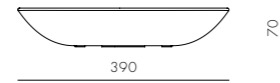

DIMENSIONS
Φ390 x H70mm

COLOR
● ● ●

Lonar D285

CODE & MATERIALS
SI-TR110-S
MDF matt lacquered

DIMENSIONS
Φ285 x H56mm

COLOR
● ● ●

Lonar D350

CODE & MATERIALS
SI-TR110-L
MDF matt lacquered