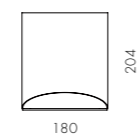

Seiton Bookend

CODE & MATERIALS
SE-B110
Steel black powder coat matt

DIMENSIONS
W192 x D180 x H204mm