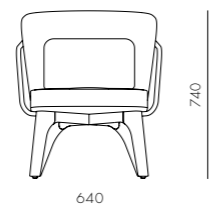

DIMENSIONS
 W640 x D690 x H740mm
 Seating height: 400mm

Utility Stool H460

CODE & MATERIALS
 UT-S610-460
 Solid wood legs, Plywood panel, Upholstery

DIMENSIONS
 W350 x D350 x H460mm
 Seating height: 460mm