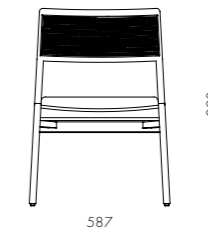

DIMENSIONS
W587 x D577 x H823mm
Seating height: 455mm

Risom C141 Chair (1955)

CODE & MATERIALS
RI-S210-CA
Solid wood frame,
Upholstery and cane

DIMENSIONS
W587 x D577 x H823mm
Seating height: 455mm

Risom C275 Chair