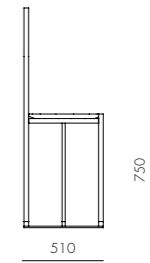

DIMENSIONS
 W1620 x D800 x H820mm
 Seating height: 430mm

Blink Coffee Table - Wood Top

CODE & MATERIALS
 BL-T210-1080-WD
 Wood veneer top, Steel black
 powder coat sand brust

DIMENSIONS
 W1080 x D1080 x H380mm

Blink Console

CODE & MATERIALS
 BL-T710
 Wood veneer top, Stainless steel hairline gold, Steel black powder coat sand brust

DIMENSIONS
 W1340 x D510 x H750mm

Blink Oval Coffee Table - Wood Top

CODE & MATERIALS
 BL-T220-1775-WD
 Wood veneer top, Steel black powder coat sand brust

DIMENSIONS
 W1775 x D600 x H380mm

Blink Vanity

CODE & MATERIALS
 BL-T720
 Wood veneer top, Stainless steel hairline gold, Steel black powder coat sand brust, Mirror

DIMENSIONS
 W1340 x D510 x H1450mm

Blink Oval Coffee Table - Stone Top