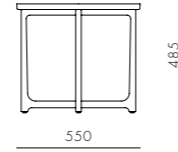

Lyrical Small Side Table

CODE & MATERIALS
 LY-T110-450
 Solid wood legs,
 Wood veneer top

DIMENSIONS
 Φ450 x H285mm

Lyrical High Side Table

CODE & MATERIALS
LY-T110-550
Solid wood legs,
Wood veneer top

DIMENSIONS
Φ550 x H485mm