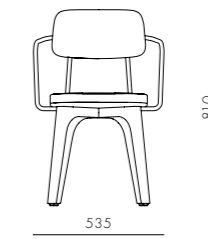

CODE & MATERIALS
UT-S211-UP
Solid wood legs, Plywood panel, Steel hairline aged gold, Upholstery

DIMENSIONS
W535 x D510 x H810mm
Seating height: 465mm