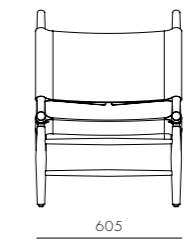

CODE & MATERIALS
VW-S110
Solid wood frame, Saddle
leather seat and back

DIMENSIONS
W605 x D850 x H810mm
Seating height: 360mm