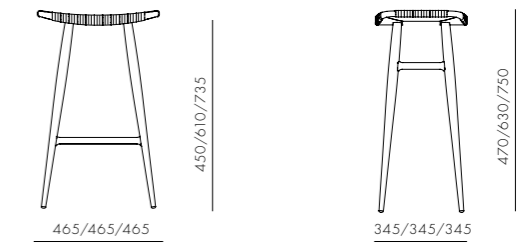

Freja

by Space Copenhagen

Freja is a collection of stools and bench that comes out of a wish to create sculptural furniture with the soothing visual appeal of Scandinavian furniture making traditions and a Japanese mode of expression.

The archetypal furniture making principles of static and ornament converge to give Freja its elegant, yet simple character. Seen from different angles legs and aprons optically interweave to form a trellis, the seat floating lightly with either woven paper cord or leather as only decorative feature.

Freja Bar Stool SH450 / 610 / 750 Paper Cord Seat

CODE & MATERIALS
FE-S610-PC
FE-S310-PC
FE-S320-PC
Solid wood frame, Paper cord seat

DIMENSIONS
W465 x D345 x H470mm
W465 x D345 x H630mm
W465 x D345 x H750mm
Seating height: 450/610/735mm