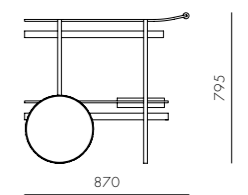

DIMENSIONS

W870 x D575 x H795mm