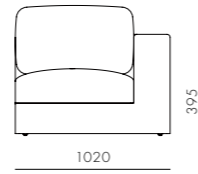

DIMENSIONS
W1280 x D1780 x H780mm
Seating height: 425mm

Atelier Ottoman-Skirt

CODE & MATERIALS
AT-S510
Solid wood and plywood frame,
Upholstery

DIMENSIONS
W1000 x D1000 x H425mm
Seating height: 425mm

Atelier Ottoman-Leg

CODE & MATERIALS
AT-S511
Solid wood and plywood frame,
Upholstery

DIMENSIONS
W1000 x D1000 x H425mm
Seating height: 425mm

Atelier Center-Leg

CODE & MATERIALS
AT-S411
Solid wood and plywood frame,
Upholstery

DIMENSIONS
W1000 x D1280 x H780mm
Seating height: 425mm

Atelier Small Center-Skirt

CODE & MATERIALS
AT-S440
Solid wood and plywood frame,
Upholstery

DIMENSIONS
W800 x D1020 x H750mm
Seating height: 395mm

Atelier Small Corner-Skirt

CODE & MATERIALS
AT-S450
Solid wood and plywood frame,
Upholstery

DIMENSIONS
W1020 x D1020 x H750mm
Seating height: 395mm

Atelier Small Corner-Leg

CODE & MATERIALS
AT-S451
Solid wood and plywood frame,
Upholstery