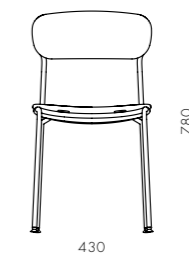

Stack Dining Chair

CODE & MATERIALS

ST-S210
Steel black powder coat matt, Wood veneer seat & back

DIMENSIONS

W430 x D510 x H780mm
Seating height: 445mm

Stay

by Michele De Lucchi

The Stay collection expresses sensitivity to nature. The collection's agile, playful, and organic structure is a consequence of eliminating the superfluous. The table is constructed from four pieces of wood that seamlessly join in the centre with a refined edge bevel design. The chair is composed in the form of a four-leaf clover, continuing the design's reference to natural forms.