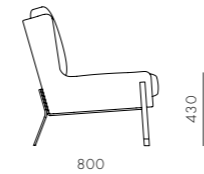

DIMENSIONS

W515 x D495 x H725mm
Seating height: 610mm

Blink Bar Stool SH750

CODE & MATERIALS

BL-S610-750
Stainless steel hairline gold,
Steel black powder coat
sand brust, Upholstery

DIMENSIONS

W515 x D510 x H865mm
Seating height: 750mm

Blink Lounge Chair

CODE & MATERIALS
 BL-S410
 Stainless steel hairline gold,
 Steel black powder coat
 sand brust, Upholstery

DIMENSIONS
 W695 x D800 x H820mm
 Seating height: 430mm

Blink Side Table - Stone Top

CODE & MATERIALS
 BL-T110-600-ST
 Stone top in glass paint
 surface, Steel black powder
 coat sand brust

DIMENSIONS
 W600 x D600 x H430mm

Blink Sofa Two Seater

CODE & MATERIALS
 BL-S420
 Stainless steel hairline gold,
 Steel black powder coat
 sand brust, Upholstery

DIMENSIONS
 W1620 x D800 x H820mm
 Seating height: 430mm

Blink Coffee Table - Wood Top

CODE & MATERIALS
 BL-T210-1080-WD
 Wood veneer top, Steel black
 powder coat sand brust

DIMENSIONS
 W1080 x D1080 x H380mm