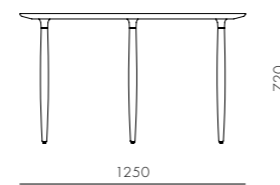

DIMENSIONS
Φ1250 x H720mm

Slow Shelf 5

CODE & MATERIALS
SL-SF110-5
Solid wood frame, Wood veneer
shelves, Stainless steel oil
rubbed copper

DIMENSIONS
W1200 x D375 x H1700mm

Slow Shelf 4

CODE & MATERIALS

SL-SF110-4
Solid wood frame, Wood veneer shelves, Stainless steel oil rubbed copper