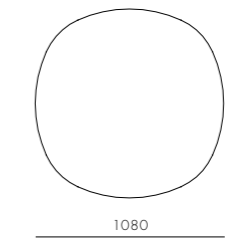

CODE & MATERIALS
BL-T210-1080-ST
Stone top in glass paint
surface, Steel black powder
coat sand brust