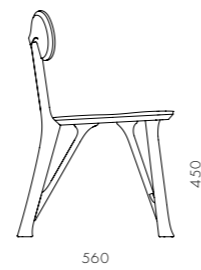

DIMENSIONS
W500 x D560 x H810 mm
Seating height: 450mm