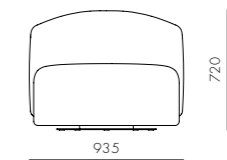

Taylor Sofa One Seater-Swivel

CODE & MATERIALS
TA-S411
Solid wood plywood frame, Upholstery, Steel automatic reset 180° turntable

DIMENSIONS
W935 x D665 x H720mm
Seating height: 400mm