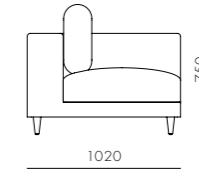

DIMENSIONS
W1000 x D1280 x H780mm
Seating height: 425mm

Atelier Small Center-Skirt

CODE & MATERIALS
AT-S440
Solid wood and plywood frame,
Upholstery

DIMENSIONS
W800 x D1020 x H750mm
Seating height: 395mm

Atelier Small Corner-Skirt

CODE & MATERIALS
AT-S450
Solid wood and plywood frame,
Upholstery

DIMENSIONS
W1020 x D1020 x H750mm
Seating height: 395mm

Atelier Small Corner-Leg

CODE & MATERIALS
AT-S451
Solid wood and plywood frame,
Upholstery

DIMENSIONS
W1020 x D1020 x H750mm
Seating height: 395mm

Atelier Small Chaise Lounge L / R-Skirt

CODE & MATERIALS
AT-S460-L
AT-S460-R
Solid wood and plywood frame,
Upholstery

DIMENSIONS
W1020 x D1420 x H750mm
Seating height: 395mm