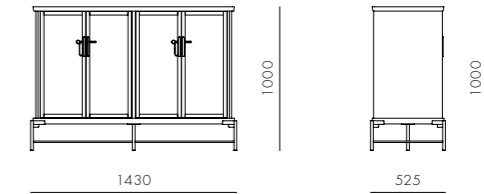

DIMENSIONS

W1430 x D525 x H1000mm