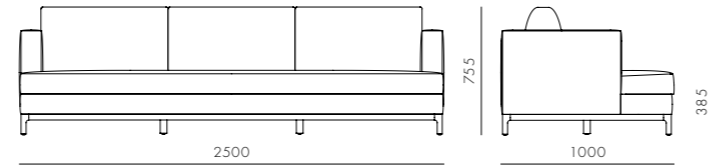

Qi Sofa Three Seater

CODE & MATERIALS
QI-S430
Solid wood base, upholstery

DIMENSIONS
W2500 x D1000 x H755mm
Seating height: 385mm