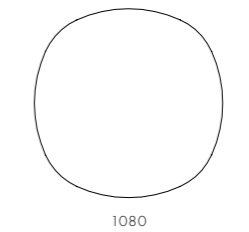

DIMENSIONS

W515 x D495 x H725mm
Seating height: 610mm

Blink Bar Stool SH750

CODE & MATERIALS

BL-S610-750
Stainless steel hairline gold,
Steel black powder coat
sand brust, Upholstery

DIMENSIONS

W515 x D510 x H865mm
Seating height: 750mm

Blink Lounge Chair

CODE & MATERIALS
 BL-S410
 Stainless steel hairline gold,
 Steel black powder coat
 sand brust, Upholstery

DIMENSIONS
 W695 x D800 x H820mm
 Seating height: 430mm

Blink Side Table - Stone Top

DIMENSIONS
 W1620 x D800 x H820mm
 Seating height: 430mm

Blink Coffee Table - Wood Top

CODE & MATERIALS
 BL-T210-1080-WD
 Wood veneer top, Steel black
 powder coat sand brust

DIMENSIONS
 W1080 x D1080 x H380mm