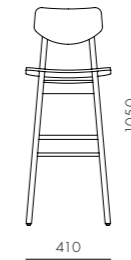

CODE & MATERIALS
RI-S310-UP
Solid wood frame, Upholstery,
Stainless steel hairline brass