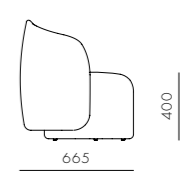

Taylor Sofa One Seater

CODE & MATERIALS
TA-S410
Solid wood plywood frame, Upholstery

DIMENSIONS
W935 x D665 x H705mm
Seating height: 400mm