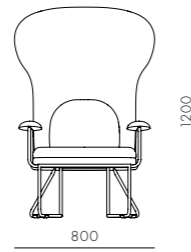

CODE & MATERIALS
CH-S141
Stainless steel hairline gold & steel black powder coat matt, Solid wood armrest, Upholstery