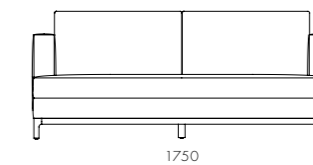

CODE & MATERIALS
PA-S220-AL2
Solid wood frame,
Cane, Aluminum alloy

DIMENSIONS
W525 x D510 x H725mm
Seating height: 445mm

Qi Sofa Two Seater

CODE & MATERIALS
QI-S420
Solid wood base, upholstery

DIMENSIONS
W1750 x D1000 x H755mm
Seating height: 385mm