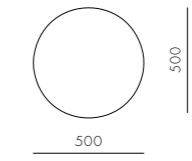

CODE & MATERIALS

LN-T110-500
Solid wood legs,
Wood veneer top