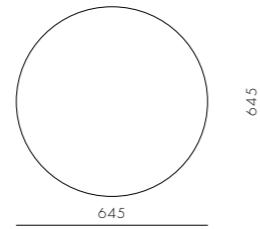

DIMENSIONS
Φ565 x H390 mm

Taiko Side Table C645

CODE & MATERIALS
TK-T110-645
Terrazzo, Steel black powder coat matt

DIMENSIONS
Φ645 x H330 mm

Taylor

by Yabu Pushenberg

Modernity reigns in the Taylor collection. Beginning with a sleekly profiled wood frame that cradles sporty upholstery on the seat and back, this chameleon-like chair effortlessly evolved into sofas and tables to round out the collection. Taylor's unwillingness to conform to a specific genre, sits well in any style of interior.