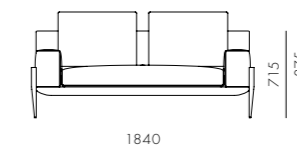

DIMENSIONS
W1840 x D940 x H715 (875) mm
Seating height: 435mm

Float Sofa 1 Seater - Armless

CODE & MATERIALS
FL-S411
Steel dark grey powder coat
matt frame, Upholstery

DIMENSIONS
W1110 x D940 x H715 (875) mm
Seating height: 435mm

Float Sofa 2 Seater - 1 Arm

CODE & MATERIALS
FL-S422
Steel dark grey powder coat
matt frame, Upholstery

DIMENSIONS
W1840 x D940 x H715 (875) mm
Seating height: 435mm

Float Sofa 1 Seater - 1 Arm

CODE & MATERIALS
FL-S412
Steel dark grey powder coat
matt frame, Upholstery

DIMENSIONS
W1110 x D940 x H715 (875) mm
Seating height: 435mm

Float Sofa 2 Seater - 2 Arm

CODE & MATERIALS
FL-S423
Steel dark grey powder coat
matt frame, Upholstery

DIMENSIONS
W1840 x D940 x H715 (875) mm
Seating height: 435mm