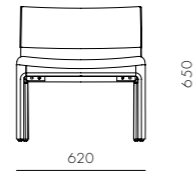

Taylor Lounge Chair

CODE & MATERIALS
TA-S112
Solid wood frame, Upholstery

DIMENSIONS
W620 x D630 x H650mm
Seating height: 395mm