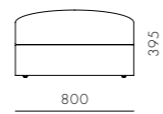

DIMENSIONS
W1020 x D1020 x H750mm
Seating height: 395mm

Atelier Small Chaise Lounge L / R-Skirt

CODE & MATERIALS
AT-S460-L
AT-S460-R
Solid wood and plywood frame,
Upholstery

DIMENSIONS
W1020 x D1420 x H750mm
Seating height: 395mm

Atelier Small Chaise Lounge L / R-Leg

CODE & MATERIALS
AT-S461-L
AT-S461-R
Solid wood and plywood frame,
Upholstery

DIMENSIONS
W1020 x D1420 x H750mm
Seating height: 395mm

Atelier Small Ottoman-Skirt

CODE & MATERIALS
AT-S520
Solid wood and plywood frame,
Upholstery

DIMENSIONS
W800 x D800 x H395mm
Seating height: 395mm

Atelier Small Ottoman-Leg

CODE & MATERIALS
AT-S521
Solid wood and plywood frame,
Upholstery

DIMENSIONS
W800 x D800 x H395mm
Seating height: 395mm

Atelier Small Center-Leg