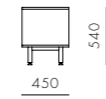

DIMENSIONS
W1815 x D450 x H540mm

Seiton Box Large

CODE & MATERIALS
SE-B120-L
Aluminium frame, steel black powder coat matt cap, cardboard with fabric cover

DIMENSIONS
W280 x D345 x H205mm

COLOR
● ● ●

Seiton Box Small