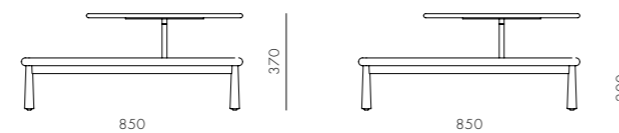

CODE & MATERIALS
AR-T210
Wood veneer top, Steel black powder coat matt, Stone top in matt paint surface

DIMENSIONS
W850 x D850 x H370mm