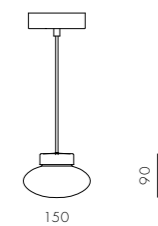

DIMENSIONS

Φ150 x H90mm