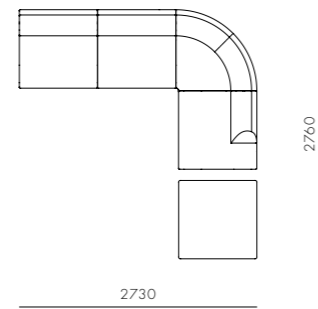

DIMENSIONS
W900 x D900 x H410mm
Seating height: 410mm

Infinity End R

CODE & MATERIALS
IF-S440-R
Solid wood and plywood
frame, Upholstery

DIMENSIONS
W900 x D900 x H760mm
Seating height: 410mm

Infinity Option 1

CODE & MATERIALS
Infinity Straight, Infinity Arm L/R

DIMENSIONS
W2700 x D900mm

Infinity Option 2

CODE & MATERIALS
Infinity Straight x 2, Infinity Corner,
Infinity Arm R, Infinity Ottoman

DIMENSIONS
W2730 x D2760mm