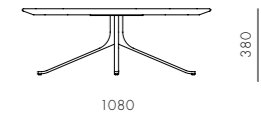

Blink Lounge Chair

CODE & MATERIALS
 BL-S410
 Stainless steel hairline gold,
 Steel black powder coat
 sand brust, Upholstery

DIMENSIONS
 W695 x D800 x H820mm
 Seating height: 430mm

Blink Side Table - Stone Top

DIMENSIONS
 W1620 x D800 x H820mm
 Seating height: 430mm

Blink Coffee Table - Wood Top

CODE & MATERIALS
 BL-T210-1080-WD
 Wood veneer top, Steel black
 powder coat sand brust

DIMENSIONS
 W1080 x D1080 x H380mm

Blink Sofa Three Seater 2.0

CODE & MATERIALS
 BL-S430-R2
 Stainless steel hairline gold,
 Steel black powder coat
 sand brust, Upholstery

DIMENSIONS
 W2100 x D800 x H820mm
 Seating height: 430mm

Blink Coffee Table - Stone Top