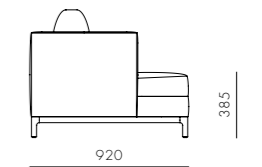

DIMENSIONS
W525 x D510 x H725mm
Seating height: 445mm

Qi Sofa One Seater

CODE & MATERIALS
QI-S410
Solid wood base, upholstery

DIMENSIONS
W920 x D920 x H755mm
Seating height: 385mm

Pagoda Chair Cane - Aluminum Leg Gold