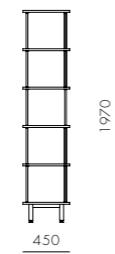

DIMENSIONS

W1815 x D450 x H1970mm