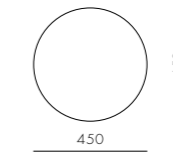

DIMENSIONS

W1800 x D1000 x H730mm
W2100 x D1100 x H730mm

Rén Side Table

CODE & MATERIALS

RN-T110-450
Solid wood legs, Wood veneer top, Stainless steel hairline gold

DIMENSIONS

Φ450 x H420mm

Risom