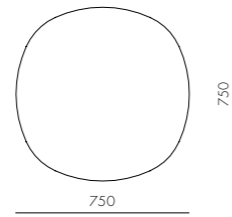

Blink Café Table - Stone Top

CODE & MATERIALS
BL-T310-750-ST
Stone top in gloss paint surface, Steel black powder coat sand brust

DIMENSIONS
W750 x D750 x H720mm