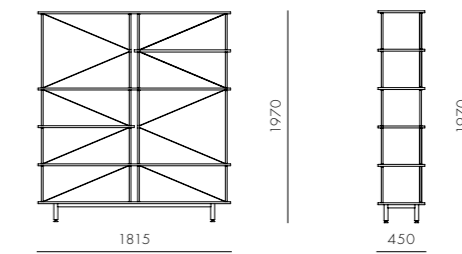

DIMENSIONS
W1815 x D450 x H1970mm

Seiton 4-2 L/R

CODE & MATERIALS
SE-SF142-L
SE-SF142-R
Steel black powder coat matt,
Wood veneer shelves

DIMENSIONS
W1815 x D450 x H1970mm

Seiton 4

CODE & MATERIALS
SE-SF140
Steel black powder coat matt,
Wood veneer shelves