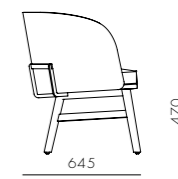

DIMENSIONS
 W680 x D680 x H740mm
 Seating height: 390mm

Mr.B Two Seater Chair

CODE & MATERIALS
 MB-S121
 Stainless steel hairline gold,
 Solid wood frame, Upholstery

DIMENSIONS
 W1370 x D645 x H740mm
 Seating height: 470mm