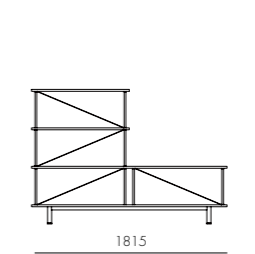

CODE & MATERIALS

SE-SF122-L
SE-SF122-R
Steel black powder coat matt,
Wood veneer shelves