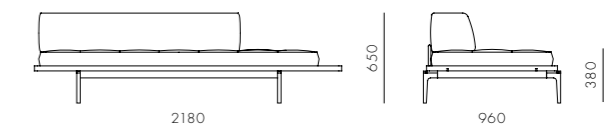

Discipline Sofa Straight

CODE & MATERIALS

DS-S410
Solid wood and wood veneer base, Stainless steel hairline aged gold legs and brackets, Upholstery

DIMENSIONS

W2050 x D960 x H650mm
Seating height: 380mm

Discipline Sofa Half Back L

CODE & MATERIALS

DS-S430-L
Solid wood and wood veneer base, Stainless steel hairline aged gold legs and brackets, Upholstery

DIMENSIONS

W2180 x D960 x H650mm
Seating height: 380mm

Discipline Sofa Corner L