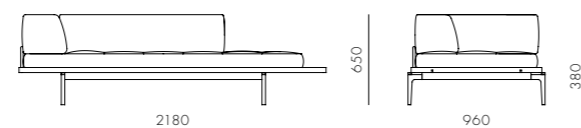

DIMENSIONS

W2180 x D960 x H650mm
Seating height: 380mm