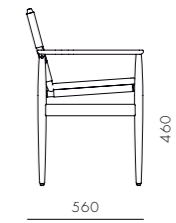

DIMENSIONS
W585 x D560 x H850mm
Seating height: 460mm

Journey Dining Armchair-CV

CODE & MATERIALS
JN-S211-CV
Solid wood frame, Upholstery,
Stainless steel oil rubbed copper

DIMENSIONS
W620 x D560 x H850mm
Seating height: 460mm