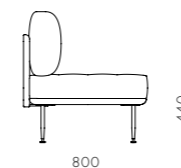

DIMENSIONS

W950 x D800 x H860mm
Seating height: 440mm