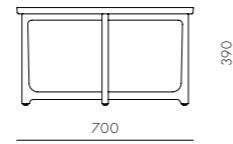

Lyrical Big Side Table

CODE & MATERIALS
LY-T110-700
Solid wood legs,
Wood veneer top

DIMENSIONS
Φ700 x H390mm