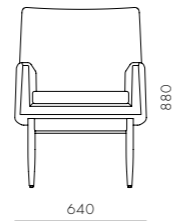

CODE & MATERIALS
RI-S231
Solid wood frame, Upholstery