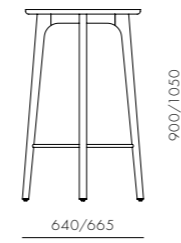

DIMENSIONS

W1900 x D800 x H860mm
Seating height: 440mm

Utility Café Table H900 / H1050

CODE & MATERIALS

UT-T310-900
UT-T310-1050
Solid wood legs, Steel hairline aged gold, Wood veneer top

DIMENSIONS

W640 x D640 x H900mm (Φ630)
W665 x D665 x H1050mm (Φ630)