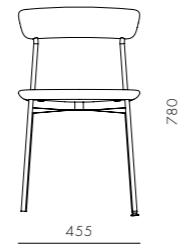

DIMENSIONS
 W1620 x D800 x H820mm
 Seating height: 430mm

Blink Coffee Table - Wood Top

CODE & MATERIALS
 BL-T210-1080-WD
 Wood veneer top, Steel black
 powder coat sand brust

DIMENSIONS
 W1080 x D1080 x H380mm

DIMENSIONS
W1395 x D570 x H725mm
Seating height: 440mm

Ran Library (1982)

CODE & MATERIALS
CF-SF110
Steel black powder coat matt, Wood veneer shelves

DIMENSIONS
W1120 x D455 x H2040mm

Crawford

by Tom Fereday

Crawford Dining Chair W

CODE & MATERIALS
CR-S210-WD
Steel black powder coat matt, Solid wood seat and back

DIMENSIONS
W455 x D500 x H780mm
Seating height: 460mm

Crawford Dining Chair U

CODE & MATERIALS
CR-S210-UP
Steel black powder coat matt, Upholstered seat, Solid wood back