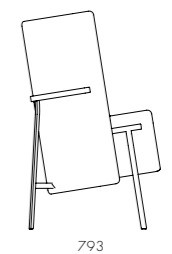

CODE & MATERIALS
KT-S120-D
Steel black powder coat matt,
Upholstered moulded foam shell

DIMENSIONS
W812 x D793 x H1247mm
Seating height: 425mm