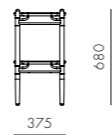

DIMENSIONS

W1200 x D375 x H680mm