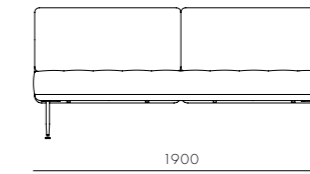

DIMENSIONS

W370 x D445 x H925mm
W390 x D455 x H1075mm
Seating height: 610/760mm

Utility Sofa 1 Side L

CODE & MATERIALS

UT-S410
Wood veneer base, Stainless steel hairline aged gold / steel black powder coat matt, Upholstery