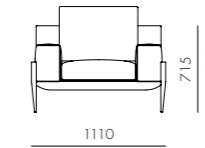

The Float collection comes in four versions: a one, two and three-seater sofa, as well as an L-shaped option. The collection is modular and the individual components are designed to be combined in a multitude of comfortable configurations. The Float Sofa system can be further customised with a range of accessories, including a backseat, headrest and a series of pillows that can be arranged in different layouts to give the sofa a different look and function. Float is also available with optional built-in wooden sides tables, which come in two sizes, an ancestral element that De Lucchi sees as inextricably linked to the idea of the home and of handmade construction.

Float Sofa 1 Seater - 2 Arm

CODE & MATERIALS
FL-S413
Steel dark grey powder coat
matt frame, Upholstery

DIMENSIONS
W1110 x D940 x H715 (875) mm
Seating height: 435mm