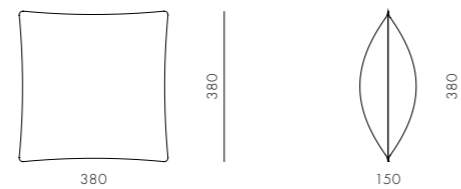

Qi Pillow Small

CODE & MATERIALS
QI-S400-A1
Upholstery

DIMENSIONS
W380 x D380 x H150mm