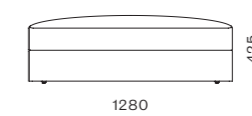

CODE & MATERIALS
AT-S530
Solid wood and plywood frame, Upholstery

DIMENSIONS
W1280 x D600 x H425mm
Seating height: 425mm