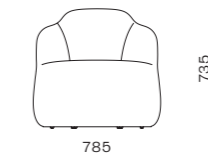

CODE & MATERIALS
YN-S410
Plywood frame, Upholstery