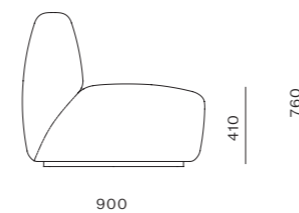

Infinity Straight

CODE & MATERIALS
IF-S410
Solid wood and plywood frame, Upholstery

DIMENSIONS
W900 x D900 x H760mm
Seating height: 410mm

Infinity End R

CODE & MATERIALS
IF-S440-R
Solid wood and plywood frame, Upholstery

DIMENSIONS
W900 x D900 x H760mm
Seating height: 410mm