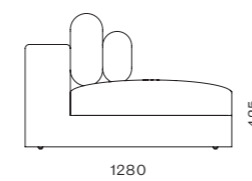

DIMENSIONS
W1280 x D1780 x H780mm
Seating height: 425mm

Atelier Ottoman - Skirt

CODE & MATERIALS
AT-S510
Solid wood and plywood frame, Upholstery

DIMENSIONS
W1000 x D1000 x H425mm
Seating height: 425mm

Atelier Center - Skirt

CODE & MATERIALS
AT-S410
Solid wood and plywood frame, Upholstery

DIMENSIONS
W1000 x D1280 x H780mm
Seating height: 425mm

Atelier Ottoman Half - Skirt

CODE & MATERIALS
AT-S530
Solid wood and plywood frame, Upholstery