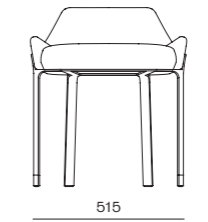

Blink

by Yabu Pushelberg

Compact in profile and scale, this light, playful and sculptural collection lends itself to both residential and commercial applications.

Though Blink has a distinct personality and distilled modernist quality, pieces from this collection can coexist or live independently amongst other styles. The materials have been selected to create considered contrasts from texture to texture and surface to surface.

Blink Vanity Stool SH470

CODE & MATERIALS
BL-S610-470
Stainless steel hairline gold,
Steel black powder coat
sand brust, Upholstery

DIMENSIONS
W515 x D490 x H590mm
Seating height: 470mm