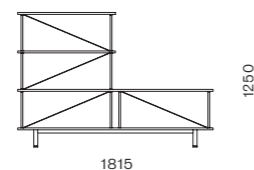

DIMENSIONS
W1815 x D450 x H895mm

Seiton Cabinet Low

CODE & MATERIALS
SE-C110-L
Solid wood with wood
veneer panels, Steel black
powder coat matt

DIMENSIONS
W1815 x D450 x H540mm

Seiton 2 - 2 L/R

CODE & MATERIALS
SE-SF122-L
SE-SF122-R
Steel black powder coat
matt, Wood veneer shelves