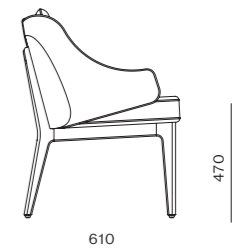

Sloane Chair

CODE & MATERIALS
BR-S210
Solid wood frame, Upholstery,
Stainless steel hairline gold

DIMENSIONS
W550 x D610 x H810mm
Seating height: 470mm

Sloane Armchair

CODE & MATERIALS
BR-S211
Solid wood frame, Upholstery,
Stainless steel hairline gold

DIMENSIONS
W600 x D610 x H810mm
Seating height: 470mm

Boyd Counter Stool SH610

CODE & MATERIALS
BR-S310-610
Solid wood frame, Upholstery,
Stainless steel hairline gold

DIMENSIONS
W440 x D500 x H880mm
Seating height: 610mm