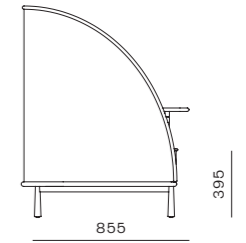

Arc High Back Lounge Chair with Tablet

CODE & MATERIALS
AR-S122
Wood veneer base,
Steel black powder coat
matt leg, Upholstery

DIMENSIONS
W900 x D855 x H1160mm
Seating height: 395mm

Arc Lounge Chair

CODE & MATERIALS
AR-S111
Wood veneer base,
Steel black powder coat
matt leg, Upholstery

DIMENSIONS
W900 x D855 x H785mm
Seating height: 395mm

Arc Lounge Chair with Tablet

CODE & MATERIALS
AR-S112
Wood veneer base,
Steel black powder coat
matt leg, Upholstery

DIMENSIONS
W900 x D855 x H785mm
Seating height: 395mm