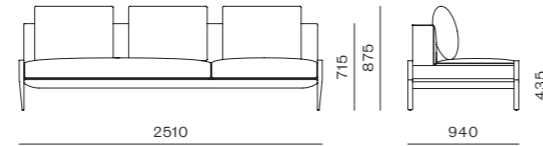

Float Sofa 3 Seater - Armless

CODE & MATERIALS
FL-S431
Steel dark grey powder coat
matt frame, Upholstery

DIMENSIONS
W2510 x D940 x H715 (875) mm
Seating height: 435mm