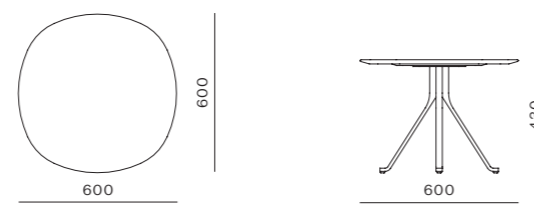

DIMENSIONS
W1620 x D800 x H820mm
Seating height: 430mm

Blink Coffee Table - Stone Top

CODE & MATERIALS
BL-T210-1080-ST
Stone top in gloss paint
surface, Steel black
powder coat sand brust

DIMENSIONS
W1080 x D1080 x H380mm

Blink Side Table - Wood Top

CODE & MATERIALS
BL-T110-600-WD
Wood veneer top, Steel black
powder coat sand brust

DIMENSIONS
W600 x D600 x H430mm

Blink Café Table - Wood Top

CODE & MATERIALS
BL-T310-750-WD
Wood veneer top, Steel black
powder coat sand brust

DIMENSIONS
W750 x D750 x H720mm

Blink Side Table - Stone Top

CODE & MATERIALS
BL-T110-600-ST
Stone top in gloss paint
surface, Steel black
powder coat sand brust

DIMENSIONS
W600 x D600 x H430mm

Blink Café Table - Stone Top