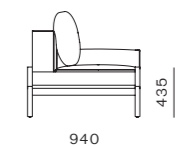

Float Sofa 2 Seater - 1 Arm

CODE & MATERIALS
FL-S422
Steel dark grey powder coat
matt frame, Upholstery

DIMENSIONS
W1840 x D940 x H715 (875) mm
Seating height: 435mm