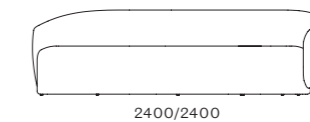

Taylor Sofa Small Right/Left

CODE & MATERIALS
TA-S421-R
TA-S421-L
Solid wood plywood frame,
Upholstery

DIMENSIONS
W2400 x D1290 x H700mm
Seating high:400mm