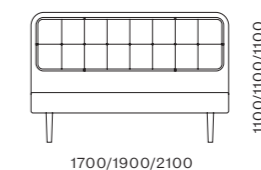

Dawn Bed Double/Queen/King Size

CODE & MATERIALS
DA-B110-D
DA-B110-Q
DA-B110-K
Stainless steel oil rubbed copper, Steel black powder coat matt, Solid wood with wood veneer frame, Upholstery back

DIMENSIONS
W1700 x D2130 x H1100mm
W1900 x D2130 x H1100mm
W2100 x D2130 x H1100mm