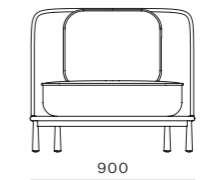

Arc High Back Lounge Chair with Tablet

CODE & MATERIALS
AR-S122
Wood veneer base,
Steel black powder coat
matt leg, Upholstery

DIMENSIONS
W900 x D855 x H1160mm
Seating height: 395mm

Arc Lounge Chair

CODE & MATERIALS
AR-S111
Wood veneer base,
Steel black powder coat
matt leg, Upholstery

DIMENSIONS
W900 x D855 x H785mm
Seating height: 395mm

Arc Lounge Chair with Tablet

CODE & MATERIALS
AR-S112
Wood veneer base,
Steel black powder coat
matt leg, Upholstery

DIMENSIONS
W900 x D855 x H785mm
Seating height: 395mm