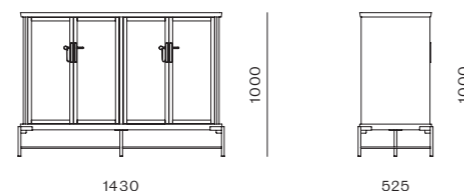

DIMENSIONS
W1070 x D525 x H1450mm

Dowry Cabinet I

CODE & MATERIALS
DO-C110
Solid wood with wood veneer panels, Stainless steel hairline aged gold, Tempered glass

DIMENSIONS
W1430 x D525 x H1000mm

Exchange