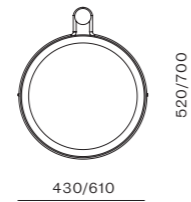

Utility Round Mirror Small/Large

CODE & MATERIALS
UT-M110-S
UT-M110-L
Solid wood frame, Steel
hairline aged gold, Mirror

DIMENSIONS
W430 x D40 x H520mm
W610 x D40 x H700mm