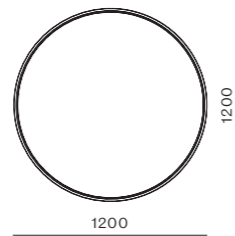

Atelier Coffee Table - C1200

CODE & MATERIALS
AT-T210-1200
Solid wood and plywood
frame, Wood veneer top

DIMENSIONS
Φ1200 x H380mm