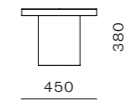

Atelier Side Table - C450

CODE & MATERIALS
AT-T110-450
Travertine

DIMENSIONS
Φ450 x H380mm