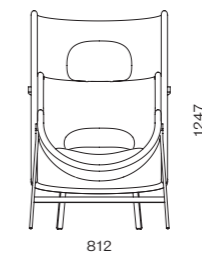

DIMENSIONS
W812 x D560 x H1247mm
Seating height: 535mm

Kite Highback Chair - Deep

CODE & MATERIALS
KT-S120-D
Steel black powder coat matt, Upholstered moulded foam shell

DIMENSIONS
W812 x D793 x H1247mm
Seating height: 425mm