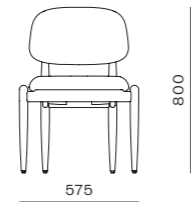

Slow Coffee Table

CODE & MATERIALS
SL-T210-800
Solid wood frame,
Wood veneer top

DIMENSIONS
Φ800 x H435mm

Slow Lounge Chair

CODE & MATERIALS
SL-S111
Solid wood frame, Upholstery

DIMENSIONS
W805 x D670 x H765mm
Seating height: 420mm