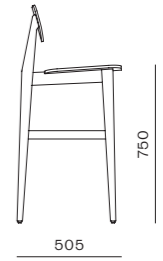

DIMENSIONS
W410 x D505 x H1050mm
Seating height: 750mm