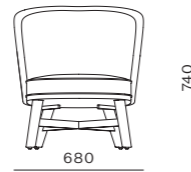

Mr.B Lounge Chair

CODE & MATERIALS
MB-S111
Stainless steel hairline gold,
Solid wood frame, Upholstery

DIMENSIONS
W680 x D680 x H740mm
Seating height: 390mm