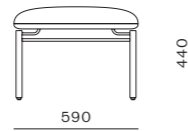

Marea Ottoman

CODE & MATERIALS
MR-S510
Solid wood frame, Upholstered seat shell

DIMENSIONS
W590 x D420 x H440mm
Seating height: 440mm