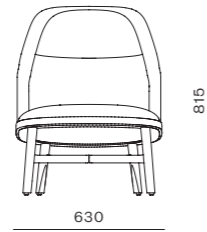

Bruno Lounge Chair

CODE & MATERIALS

BN-S111
Solid wood frame, ABS seat and back, Upholstery

DIMENSIONS

W810 x D685 x H730mm
Seating height: 405mm

Bund Dining Chair

CODE & MATERIALS

BU-S210
Stainless steel hairline aged gold, Solid wood frame, Upholstered moulded foam frame, Upholstered seat

DIMENSIONS

W500 x D590 x H810mm
Seating height: 450mm

Bund Lounge Chair

CODE & MATERIALS
 BU-S111
 Stainless steel hairline aged gold, Solid wood frame, Upholstered moulded foam frame, Upholstered seat

DIMENSIONS
 W630 x D870 x H815mm
 Seating height: 390mm

Bund Bar Chair SH610/SH750

CODE & MATERIALS
 BU-S310-610
 BU-S310-750
 Stainless steel hairline aged gold, Solid wood frame, Upholstered moulded foam frame, Upholstered seat

DIMENSIONS
 W425 x D465 x H825mm
 W450 x D470 x H965mm
 Seating height: 610/750mm