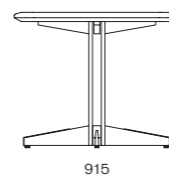

Lenox Dining Table W2100

CODE & MATERIALS
BR-T410-2100
Solid wood frame, Wood veneer
top, Stainless steel hairline gold

DIMENSIONS
W2100 x D915 x H750mm