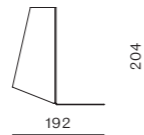

Seiton Bookend

CODE & MATERIALS
SE-B110
Steel black powder coat matt

DIMENSIONS
W192 x D180 x H204mm

COLOR