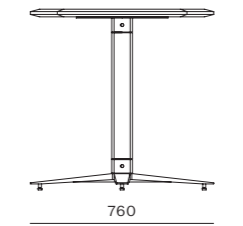

Boyd Square Dining Table S760 - Wood Top

CODE & MATERIALS
BR-T420-S760-WD
Wood veneer top, Stainless steel
hairline gold, Solid wood clad

DIMENSIONS
W760 x D760 x H750mm