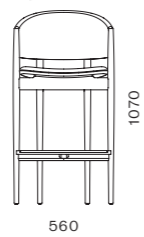

Ougi Bar Chair SH750

CODE & MATERIALS
OG-S310-750
Solid wood frame, Stainless
steel hairline brass (or stainless
steel oil rubbed copper)
Upholstered seat & back

DIMENSIONS
W560 x D535 x H1070mm
Seating height: 750mm