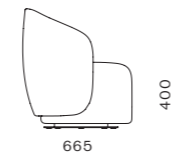

Taylor One - Seater Swivel Small

CODE & MATERIALS
TA-S411-S
Solid wood plywood frame,
Upholstery, Steel automatic
reset 180° turntable

DIMENSIONS
W720 x D665 x H720mm
Seating high:400mm