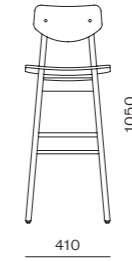

CODE & MATERIALS
RI-S310-WD
Solid wood frame, Upholstery,
Stainless steel hairline brass