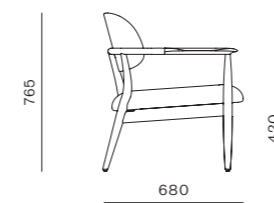

Slow Oval Coffee Table

CODE & MATERIALS
SL-T220
Solid wood frame,
Wood veneer top

DIMENSIONS
W1400 x D800 x H435mm

Slow Lounge Chair Two Seater

CODE & MATERIALS
SL-S121
Solid wood frame, Upholstery

DIMENSIONS
W1510 x D680 x H765mm
Seating height: 420mm