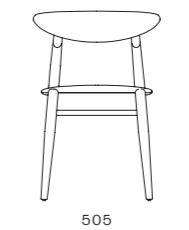

Louisiana Chair (1958)

CODE & MATERIALS
VW-S220
Solid wood frame, Wood veneer back, Upholstered seat

DIMENSIONS
W505 x D525 x H755mm
Seating height: 460mm