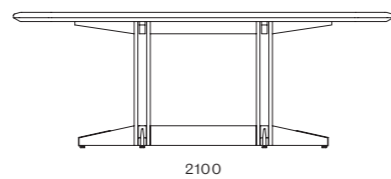

Alva Club Chair

CODE & MATERIALS
BR-S111
Solid wood frame, Upholstery,
Stainless steel hairline gold

DIMENSIONS
W740 x D795 x H720mm
Seating height: 420mm

Boyd Square Dining Table S760 - Wood Top

CODE & MATERIALS
BR-T420-S760-WD
Wood veneer top, Stainless steel
hairline gold, Solid wood clad

DIMENSIONS
W760 x D760 x H750mm

Alva Sofa

CODE & MATERIALS
BR-S421
Solid wood frame, Upholstery,
Stainless steel hairline gold

DIMENSIONS
W1800 x D795 x H720mm
Seating height: 420mm

Boyd Dining Table R760 - Wood Top

CODE & MATERIALS
BR-T420-R760-WD
Wood veneer top, Stainless steel
hairline gold, Solid wood clad

DIMENSIONS
W760 x D760 x H750mm

Alva Ottoman

CODE & MATERIALS
BR-S510
Solid wood frame, Upholstery

DIMENSIONS
W605 x D458 x H420mm
Seating height: 420mm

Lenox Dining Table W2100

CODE & MATERIALS
BR-T410-2100
Solid wood frame, Wood veneer
top, Stainless steel hairline gold

DIMENSIONS
W2100 x D915 x H750mm