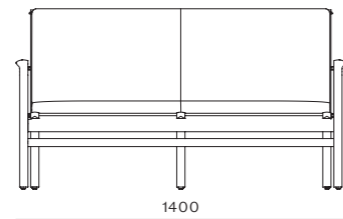

DIMENSIONS

W1400 x D710 x H780mm
Seating height: 385mm

Rén Dining Table C1100

CODE & MATERIALS

RN-T420-1100
Solid wood legs, Wood veneer top, Stainless steel hairline gold, Steel black powder coat matt