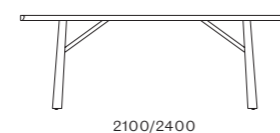

DIMENSIONS

W2100 x D900 x H730mm
W2400 x D1050 x H730mm