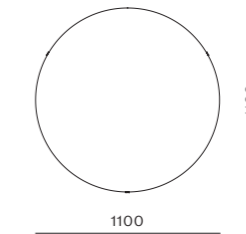

DIMENSIONS

Φ1100 x H730mm