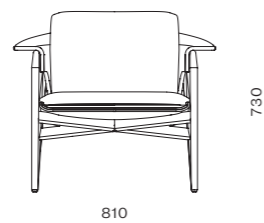

Bruno Lounge Chair

CODE & MATERIALS

BN-S111
Solid wood frame, ABS seat and back, Upholstery

DIMENSIONS

W810 x D685 x H730mm
Seating height: 405mm

Bund Dining Chair

CODE & MATERIALS

BU-S210
Stainless steel hairline aged gold, Solid wood frame, Upholstered moulded foam frame, Upholstered seat

DIMENSIONS

W500 x D590 x H810mm
Seating height: 450mm

Bund Lounge Chair

CODE & MATERIALS
 BU-S111
 Stainless steel hairline aged gold, Solid wood frame, Upholstered moulded foam frame, Upholstered seat

DIMENSIONS
 W630 x D870 x H815mm
 Seating height: 390mm