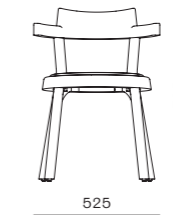

Pagoda Assembled Chair Upholstery - Wood Leg

CODE & MATERIALS
PA-S230-WD
Solid wood frame, Upholstery,
Stainless steel polished

DIMENSIONS
W525 x D510 x H725mm
Seating height: 455mm