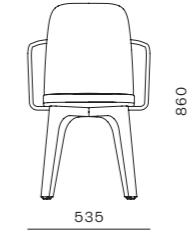

DIMENSIONS
W535 x D525 x H860mm
Seating height: 465mm

Utility Chair V

CODE & MATERIALS
UT-S210-WD
Solid wood legs, Plywood panel, Steel hairline aged gold, Upholstery

DIMENSIONS
W420 x D510 x H810mm
Seating height: 465mm