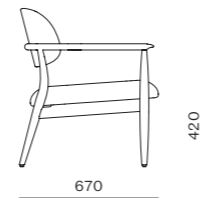

Slow Coffee Table

CODE & MATERIALS
SL-T210-800
Solid wood frame,
Wood veneer top

DIMENSIONS
Φ800 x H435mm

Slow Lounge Chair

CODE & MATERIALS
SL-S111
Solid wood frame, Upholstery

DIMENSIONS
W805 x D670 x H765mm
Seating height: 420mm