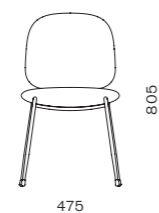

CODE & MATERIALS
IN-S210
Steel black powder coat matt, Polypropylene seat and back, Upholstery

DIMENSIONS
W475 x D555 x H805mm
Seating height: 460mm