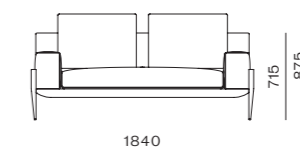

DIMENSIONS
W1840 x D940 x H715 (875) mm
Seating height: 435mm

Float Sofa 1 Seater - Armless

CODE & MATERIALS
FL-S411
Steel dark grey powder coat
matt frame, Upholstery

DIMENSIONS
W1110 x D940 x H715 (875) mm
Seating height: 435mm

Float Sofa 2 Seater - 1 Arm

CODE & MATERIALS
FL-S422
Steel dark grey powder coat
matt frame, Upholstery

DIMENSIONS
W1840 x D940 x H715 (875) mm
Seating height: 435mm

Float Sofa 1 Seater - 1 Arm

CODE & MATERIALS
FL-S412
Steel dark grey powder coat
matt frame, Upholstery

DIMENSIONS
W1110 x D940 x H715 (875) mm
Seating height: 435mm

Float Sofa 2 Seater - 2 Arm

CODE & MATERIALS
FL-S423
Steel dark grey powder coat
matt frame, Upholstery

DIMENSIONS
W1840 x D940 x H715 (875) mm
Seating height: 435mm