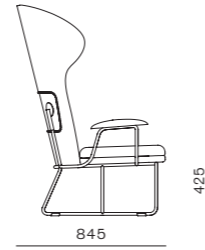

DIMENSIONS
W800 x D845 x H1200mm
Seating height: 425mm