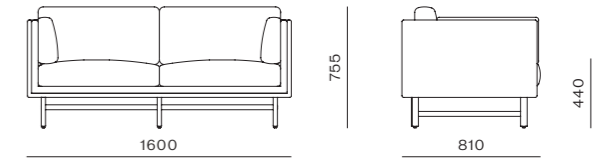

OEO Studio's SW furniture series draws on the simple, functional forms championed by the early 20th-century Bauhaus movement to develop a collection of seating that is comfortable, elegant and contemporary.

Created using solid wood, and upholstered in leather or fabric, the SW collection has been designed to bring clean-lined refinement to both homes and hospitality settings, demonstrating a purity of style through detail-focused craftsmanship, a soft, warming colour palette and high-quality materials.

SW Sofa Two Seater

CODE & MATERIALS
SW-S411
Solid oak base, Upholstery

DIMENSIONS
W1600 x D810 x H755mm
Seating height: 440mm