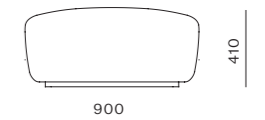

DIMENSIONS
W900 x D900 x H410mm
Seating height: 410mm

Infinity End L

CODE & MATERIALS
IF-S440-L
Solid wood and plywood frame, Upholstery

DIMENSIONS
W900 x D900 x H760mm
Seating height: 410mm

Infinity Straight