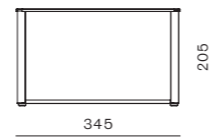

Seiton Box Large

CODE & MATERIALS
SE-B120-L
Aluminium frame, Steel
black powder coat matt cap,
Cardboard with fabric cover

DIMENSIONS
W280 x D345 x H205mm ●●●

COLOR