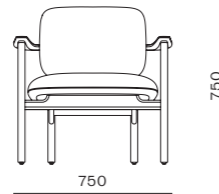

DIMENSIONS
W655 x D620 x H820mm
Seating height: 480mm

Marea Side Table Middle

CODE & MATERIALS
MR-T110-400
Solid wood frame, Wood veneer top

DIMENSIONS
W375 x D390 x H460mm

Marea Lounge Chair

CODE & MATERIALS
MR-S111
Solid wood frame, Stainless steel hairline aged gold, Upholstered seat shell

DIMENSIONS
W750 x D745 x H750mm
Seating height: 430mm

Marea Coffee Table

CODE & MATERIALS
MR-T210-980
Solid wood frame, Wood veneer top

DIMENSIONS
W980 x D995 x H360mm

Marea Ottoman

CODE & MATERIALS
MR-S510
Solid wood frame, Upholstered seat shell