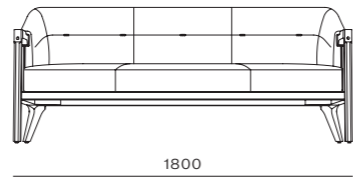

Boyd Chair

CODE & MATERIALS
BR-S220
Solid wood frame, Upholstery,
Stainless steel hairline gold

DIMENSIONS
W440 x D520 x H790mm
Seating height: 470mm

Boyd Bar Stool SH760

CODE & MATERIALS
BR-S310-760
Solid wood frame, Upholstery,
Stainless steel hairline gold

DIMENSIONS
W440 x D505 x H1030mm
Seating height: 760mm

Alva Club Chair

CODE & MATERIALS
BR-S111
Solid wood frame, Upholstery,
Stainless steel hairline gold

DIMENSIONS
W740 x D795 x H720mm
Seating height: 420mm

Boyd Square Dining Table S760 - Wood Top

CODE & MATERIALS
BR-T420-S760-WD
Wood veneer top, Stainless steel
hairline gold, Solid wood clad

DIMENSIONS
W760 x D760 x H750mm

Alva Sofa

CODE & MATERIALS
BR-S421
Solid wood frame, Upholstery,
Stainless steel hairline gold

DIMENSIONS
W1800 x D795 x H720mm
Seating height: 420mm

Boyd Dining Table R760 - Wood Top

CODE & MATERIALS
BR-T420-R760-WD
Wood veneer top, Stainless steel
hairline gold, Solid wood clad

DIMENSIONS
W760 x D760 x H750mm