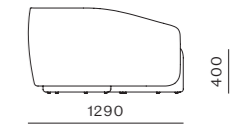

Taylor Sofa Curved

CODE & MATERIALS
TA-S440
Solid wood plywood frame,
Upholstery

DIMENSIONS
W3150 x D1290 x H700mm
Seating high:400mm