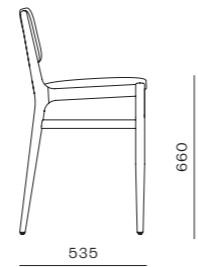

DIMENSIONS
W455 x D535 x H955mm
Seating height: 660mm