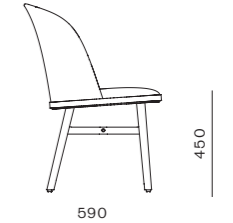

DIMENSIONS
W1800 x D795 x H720mm
Seating height: 420mm

Boyd Dining Table R760 - Wood Top

CODE & MATERIALS
BR-T420-R760-WD
Wood veneer top, Stainless steel
hairline gold, Solid wood clad

DIMENSIONS
W760 x D760 x H750mm

Bruno Lounge Chair

CODE & MATERIALS

BN-S111
Solid wood frame, ABS seat and back, Upholstery

DIMENSIONS

W810 x D685 x H730mm
Seating height: 405mm

Bund Dining Chair

CODE & MATERIALS

BU-S210
Stainless steel hairline aged gold, Solid wood frame, Upholstered moulded foam frame, Upholstered seat

DIMENSIONS

W500 x D590 x H810mm
Seating height: 450mm

Bund Lounge Chair

CODE & MATERIALS
 BU-S111
 Stainless steel hairline aged gold, Solid wood frame, Upholstered moulded foam frame, Upholstered seat

DIMENSIONS
 W630 x D870 x H815mm
 Seating height: 390mm