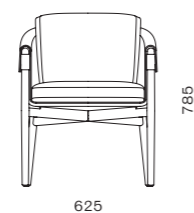

Frank

by Layan

The Frank collection brings together the best of classical modernity – marrying the honest beauty of natural materials with contemporary craftsmanship. Its versatile design allows it to adapt effortlessly to a variety of interior styles, while its rich and timeless design ensures it will be treasured for generations.

The frame of the armchair is crafted from warm and luxurious solid timber, which is meticulously finished to reveal its natural grain and depth. The form is sculptural yet functional, with graceful, clean lines and softly rounded edges that evoke a sense of understated luxury.

The backrest is thoughtfully designed for comfort, curved to offer support, while the seat is slightly cushioned for a firm yet comfortable experience. The proportions are balanced and universally appealing, ensuring the armchair works seamlessly in various environments, from formal to casual, modern to traditional.

Frank Dining Chair

CODE & MATERIALS
FN-S211
Solid wood frame, Upholstery

DIMENSIONS
W625 x D635 x H785mm
Seating height: 475mm