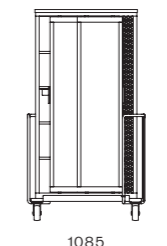

CODE & MATERIALS
COC-C120
Stainless steel hairline gold, Steel black powder coat sand brust, Solid walnut frame, Wood veneer panels, Tempered glass