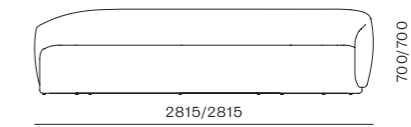

Taylor Sofa Right/Left

CODE & MATERIALS
TA-S420-R
TA-S420-L
Solid wood plywood frame,
Upholstery

DIMENSIONS
W2815 x D1290 x H700mm
Seating high:400mm