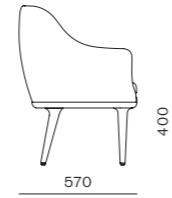

Lunar Highback Lounge Chair

CODE & MATERIALS
LN-S121
Solid wood legs, Upholstered moulded foam frame, Upholstered cushion

DIMENSIONS
W875 x D875 x H1260mm
Seating height: 430mm

Lunar Lounge Chair Small

CODE & MATERIALS
LN-S121-S
Solid wood legs, Upholstered
moulded foam frame,
Upholstered cushion

DIMENSIONS
W630 x D570 x H770mm
Seating height: 400mm

Lunar Lounge Chair Large

CODE & MATERIALS
LN-S111-L
Solid wood legs, Upholstered
moulded foam frame,
Upholstered cushion

DIMENSIONS
W850 x D710 x H800mm
Seating height: 420mm