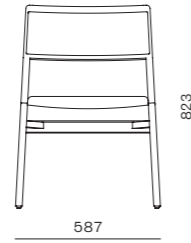

CODE & MATERIALS
RI-S210-UP
Solid wood frame, Upholstery