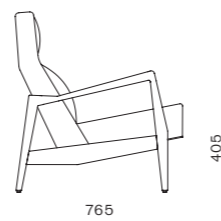

DIMENSIONS
W1265 x D726 x H 723mm

Risom Lounge Chair

CODE & MATERIALS
RI-S111
Solid wood frame, Upholstery

DIMENSIONS
W765 x D765 x H825mm
Seating height: 405mm

Risom Shelves

CODE & MATERIALS
RI-SF110
Solid wood legs, Wood
veneer panels