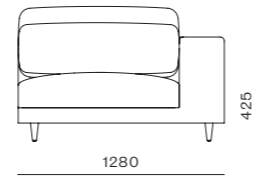

DIMENSIONS
W1280 x D1780 x H780mm
Seating height: 425mm

Atelier Ottoman - Skirt

CODE & MATERIALS
AT-S510
Solid wood and plywood frame, Upholstery

DIMENSIONS
W1000 x D1000 x H425mm
Seating height: 425mm

Atelier Center - Skirt

DIMENSIONS
W1280 x D600 x H425mm
Seating height: 425mm

Atelier Center - Leg

CODE & MATERIALS
AT-S411
Solid wood and plywood
frame, Upholstery

DIMENSIONS
W1000 x D1280 x H780mm
Seating height: 425mm

Atelier Ottoman Half - Leg

CODE & MATERIALS
AT-S531
Solid wood and plywood
frame, Upholstery

DIMENSIONS
W1280 x D600 x H425mm
Seating height: 425mm

Atelier Corner - Leg

CODE & MATERIALS
AT-S421
Solid wood and plywood
frame, Upholstery

DIMENSIONS
W1280 x D1280 x H780mm
Seating height: 425mm

Atelier Center Tray - Skirt

CODE & MATERIALS
AT-T520
Solid wood and plywood
frame, Upholstery,
Wood veneer top

DIMENSIONS
W1280 x D600 x H285mm

Atelier Chaise Lounge L/R - Leg