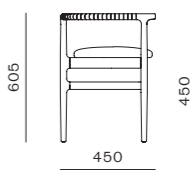

Charlie Bar Stool

CODE & MATERIALS
CE-S311-750
Solid wood frame, Upholstery

DIMENSIONS
W490 x D450 x H960mm
Seating height: 750mm

Charlie Bench

CODE & MATERIALS
CE-S611
Solid wood frame, Upholstery

DIMENSIONS
W1385 x D450 x H605mm
Seating height: 450mm