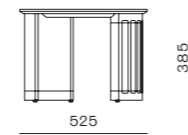

Eclipse Nesting Table Small

CODE & MATERIALS
WG-T210-S
Solid wood frame, Wood veneer panel, Stone top in gloss paint surface

DIMENSIONS
W525 x D525 x H385mm