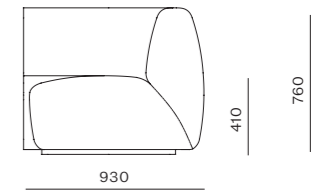

Infinity

by Space Copenhagen

The modular sofa collection Infinity is about the purity of the shape and the softness of the curves. This sofa collection was designed to have a minimum of edges and almost invisible detailing and stitching - to underline its elegant, sculptural values and to secure ultimate comfort for the body. A sofa is often a dominant, defining object in a space. The design intention of the Infinity sofa is to radiate a calm, yet strong appearance.

Through the choices of fabrics or leather, it can be personalised for different moods and environments - classically elegant while being lush and casual. The name Infinity also refers to the endless possibilities of combinations and variations of the continuous curves.

Infinity Corner

CODE & MATERIALS
IF-S420
Solid wood and plywood frame, Upholstery

DIMENSIONS
W930 x D930 x H760mm
Seating height: 410mm