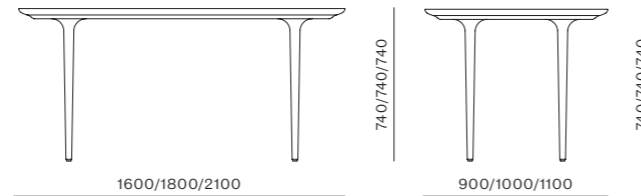

CODE & MATERIALS
LN-T410-1600/1800/2100-ST
Solid wood legs, Stone top
in gloss paint surface

DIMENSIONS
W1600 x D900 x H740mm
W1800 x D1000 x H740mm
W2100 x D1100 x H740mm