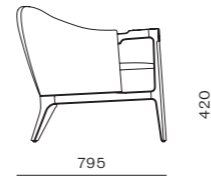

DIMENSIONS
W600 x D610 x H810mm
Seating height: 470mm

Boyd Counter Stool SH610

CODE & MATERIALS
BR-S310-610
Solid wood frame, Upholstery,
Stainless steel hairline gold

DIMENSIONS
W440 x D500 x H880mm
Seating height: 610mm

Boyd Chair

CODE & MATERIALS
BR-S220
Solid wood frame, Upholstery,
Stainless steel hairline gold

DIMENSIONS
W440 x D520 x H790mm
Seating height: 470mm

Boyd Bar Stool SH760

CODE & MATERIALS
BR-S310-760
Solid wood frame, Upholstery,
Stainless steel hairline gold

DIMENSIONS
W440 x D505 x H1030mm
Seating height: 760mm

Alva Club Chair

CODE & MATERIALS
BR-S111
Solid wood frame, Upholstery,
Stainless steel hairline gold

DIMENSIONS
W740 x D795 x H720mm
Seating height: 420mm