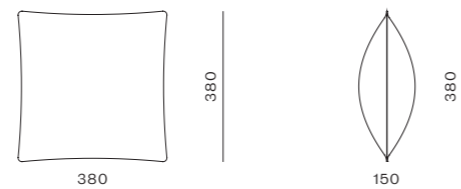

Qi Pillow Small

CODE & MATERIALS
QI-S400-A1
Upholstery

DIMENSIONS
W380 x D380 x H150mm