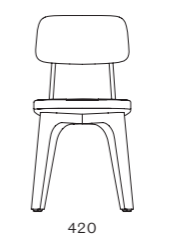

DIMENSIONS

W2100 x D900 x H730mm
W2400 x D1050 x H730mm

Utility Chair U

CODE & MATERIALS

UT-S210-UP
Solid wood legs, Plywood panel, Steel hairline aged gold, Upholstery

DIMENSIONS

W420 x D510 x H810mm
Seating height: 465mm