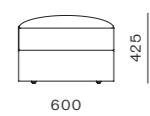

DIMENSIONS
W1280 x D1780 x H780mm
Seating height: 425mm

Atelier Ottoman - Skirt

CODE & MATERIALS
AT-S510
Solid wood and plywood frame, Upholstery

DIMENSIONS
W1000 x D1000 x H425mm
Seating height: 425mm

Atelier Center - Skirt

CODE & MATERIALS
AT-S410
Solid wood and plywood frame, Upholstery

DIMENSIONS
W1000 x D1280 x H780mm
Seating height: 425mm

Atelier Ottoman Half - Skirt

CODE & MATERIALS
AT-S530
Solid wood and plywood frame, Upholstery

DIMENSIONS
W1280 x D600 x H425mm
Seating height: 425mm

Atelier Center - Leg

CODE & MATERIALS
AT-S411
Solid wood and plywood
frame, Upholstery

DIMENSIONS
W1000 x D1280 x H780mm
Seating height: 425mm

Atelier Ottoman Half - Leg