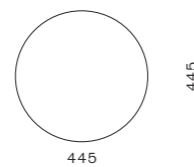

DIMENSIONS
Φ645 x H330 mm

Taiko Side Table C445

CODE & MATERIALS
TK-T120-445
Solid wood, Plywood, Steel
black powder coat matt

DIMENSIONS
Φ445 x H460 mm

Taylor

by Yabu Pushelberg

Modernity reigns in the Taylor collection. Beginning with a sleekly profiled wood frame that cradles sporty upholstery on the seat and back, this chameleon-like chair effortlessly evolved into sofas and tables to round out the collection. Taylor's unwillingness to conform to a specific genre, sits well in any style of interior.