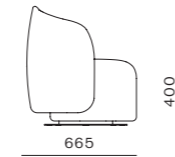

Taylor One - Seater Swivel Large

CODE & MATERIALS
TA-S411-L
Solid wood plywood frame,
Upholstery, Steel automatic
reset 180° turntable

DIMENSIONS
W935 x D665 x H720mm
Seating high:400mm