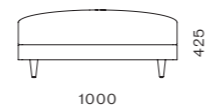

DIMENSIONS
W1280 x D1280 x H780mm
Seating height: 425mm

Atelier Center Tray - Skirt

CODE & MATERIALS
AT-T520
Solid wood and plywood
frame, Upholstery,
Wood veneer top

DIMENSIONS
W1280 x D600 x H285mm

Atelier Chaise Lounge L/R - Leg

CODE & MATERIALS
AT-S431-L
AT-S431-R
Solid wood and plywood
frame, Upholstery

DIMENSIONS
W1280 x D1780 x H780mm
Seating height: 425mm

Atelier Center Tray - Leg

CODE & MATERIALS
AT-T521
Solid wood and plywood
frame, Upholstery,
Wood veneer top

DIMENSIONS
W1280 x D600 x H285mm

Atelier Ottoman - Leg

CODE & MATERIALS
AT-S511
Solid wood and plywood
frame, Upholstery

DIMENSIONS
W1000 x D1000 x H425mm
Seating height: 425mm

Atelier Corner Tray - Skirt