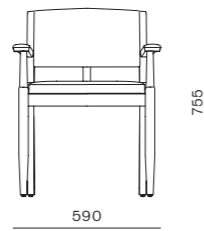

DIMENSIONS
W455 x D535 x H755mm
Seating height: 465mm

Teddy Fold Lounge Chair

CODE & MATERIALS
WG-S120
Solid wood leg, Upholstery

DIMENSIONS
W690 x D735 x H805mm
Seating height: 435mm

Hugo Armchair

CODE & MATERIALS
WG-S211
Solid wood frame,
Upholstery, Stainless
steel hairline aged dark