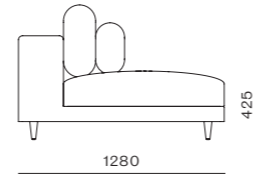

DIMENSIONS
W1280 x D1780 x H780mm
Seating height: 425mm

Atelier Ottoman - Skirt

CODE & MATERIALS
AT-S510
Solid wood and plywood frame, Upholstery

DIMENSIONS
W1000 x D1000 x H425mm
Seating height: 425mm

Atelier Center - Skirt

CODE & MATERIALS
AT-S410
Solid wood and plywood frame, Upholstery

DIMENSIONS
W1000 x D1280 x H780mm
Seating height: 425mm

Atelier Ottoman Half - Skirt

CODE & MATERIALS
AT-S530
Solid wood and plywood frame, Upholstery

DIMENSIONS
W1280 x D600 x H425mm
Seating height: 425mm

Atelier Center - Leg

CODE & MATERIALS
AT-S411
Solid wood and plywood
frame, Upholstery

DIMENSIONS
W1000 x D1280 x H780mm
Seating height: 425mm

Atelier Ottoman Half - Leg