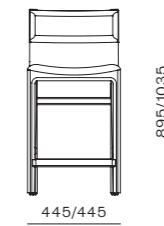

Taylor

by Yabu Pushelberg

Modernity reigns in the Taylor collection. Beginning with a sleekly profiled wood frame that cradles sporty upholstery on the seat and back, this chameleon-like chair effortlessly evolved into sofas and tables to round out the collection. Taylor's unwillingness to conform to a specific genre, sits well in any style of interior.

Taylor Counter Chair SH610/SH750

CODE & MATERIALS
TA-S310-610
TA-S310-750
Solid wood frame, Upholstery,
Stainless steel hairline aged gold

DIMENSIONS
W445 x D440 x H895mm
W445 x D440 x H1035mm
Seating high:610/750mm