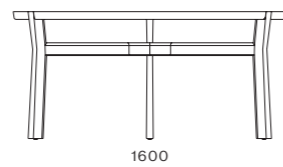

DIMENSIONS
W655 x D620 x H820mm
Seating height: 480mm

Marea Side Table Middle

CODE & MATERIALS
MR-T110-400
Solid wood frame, Wood veneer top

DIMENSIONS
W375 x D390 x H460mm

Marea Lounge Chair

CODE & MATERIALS
MR-S111
Solid wood frame, Stainless steel hairline aged gold, Upholstered seat shell

DIMENSIONS
W750 x D745 x H750mm
Seating height: 430mm

Marea Coffee Table

CODE & MATERIALS
MR-T210-980
Solid wood frame, Wood veneer top

DIMENSIONS
W980 x D995 x H360mm

Marea Ottoman

CODE & MATERIALS
MR-S510
Solid wood frame, Upholstered seat shell

DIMENSIONS
W590 x D420 x H440mm
Seating height: 440mm

Marea Dining Table

CODE & MATERIALS
MR-T410-1600
Solid wood frame, Stainless steel hairline aged gold, Wood veneer top

DIMENSIONS
W1600 x D1620 x H750mm