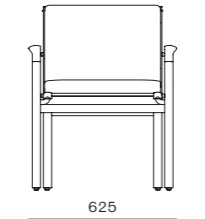

CODE & MATERIALS
RN-S211
Solid wood legs, Stainless steel hairline gold, Wood veneer frame, Upholstered cushion, Down filling