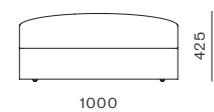

Atelier Corner - Skirt

CODE & MATERIALS
AT-S420
Solid wood and plywood frame, Upholstery

DIMENSIONS
W1280 x D1280 x H780mm
Seating height: 425mm

Atelier Chaise Lounge L/R - Skirt

CODE & MATERIALS
AT-S430-L
AT-S430-R
Solid wood and plywood frame, Upholstery

DIMENSIONS
W1280 x D1780 x H780mm
Seating height: 425mm

Atelier Ottoman - Skirt

CODE & MATERIALS
AT-S510
Solid wood and plywood frame, Upholstery

DIMENSIONS
W1000 x D1000 x H425mm
Seating height: 425mm

Atelier Center - Skirt