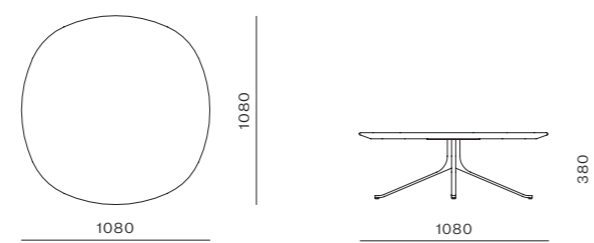

DIMENSIONS
W750 x D750 x H720mm

Blink Side Table - Stone Top

CODE & MATERIALS
BL-T110-600-ST
Stone top in gloss paint
surface, Steel black
powder coat sand brust

DIMENSIONS
W600 x D600 x H430mm

Blink Café Table - Stone Top

CODE & MATERIALS
BL-T310-750-ST
Stone top in gloss paint
surface, Steel black
powder coat sand brust

DIMENSIONS
W750 x D750 x H720mm

Blink Coffee Table - Wood Top

CODE & MATERIALS
BL-T210-1080-WD
Wood veneer top, Steel black
powder coat sand brust

DIMENSIONS
W1080 x D1080 x H380mm

Blink Dining Table - Stone Top

CODE & MATERIALS
BL-T410-1200-ST
Stone top in gloss paint
surface, Steel black
powder coat sand brust

DIMENSIONS
W1200 x D1200 x H720mm

Blink Oval Coffee Table - Wood Top