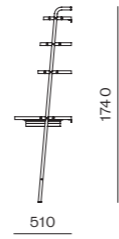

DIMENSIONS

W635 x D510 x H1740mm