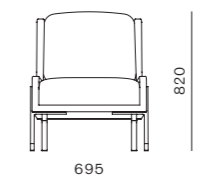

CODE & MATERIALS
BL-S610-610
Stainless steel hairline gold,
Steel black powder coat
sand brust, Upholstery

DIMENSIONS
W515 x D495 x H725mm
Seating height: 610mm

Blink Bar Stool SH750

CODE & MATERIALS
BL-S610-750
Stainless steel hairline gold,
Steel black powder coat
sand brust, Upholstery

DIMENSIONS
W515 x D510 x H865mm
Seating height: 750mm

Blink Dining Chair

CODE & MATERIALS
BL-S210
Stainless steel hairline gold,
Steel black powder coat
sand brust, Upholstery

DIMENSIONS
W545 x D515 x H690mm
Seating height: 480mm

Blink Lounge Chair

CODE & MATERIALS
BL-S410
Stainless steel hairline gold,
Steel black powder coat
sand brust, Upholstery

DIMENSIONS
W695 x D800 x H820mm
Seating height: 430mm

Blink Sofa Two Seater

CODE & MATERIALS
BL-S420
Stainless steel hairline gold,
Steel black powder coat
sand brust, Upholstery

DIMENSIONS
W1620 x D800 x H820mm
Seating height: 430mm

Blink Coffee Table - Stone Top

CODE & MATERIALS
BL-T210-1080-ST
Stone top in gloss paint
surface, Steel black
powder coat sand brust

DIMENSIONS
W1080 x D1080 x H380mm