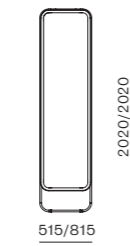

Utility Long Mirror Small/Large

CODE & MATERIALS
UT-M120-S
UT-M120-L
Solid wood frame, Steel
hairline aged gold, Mirror

DIMENSIONS
W515 x D50 x H2020mm
W815 x D50 x H2020mm