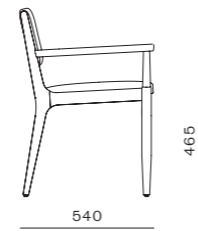

DIMENSIONS
W590 x D540 x H755mm
Seating height: 465mm