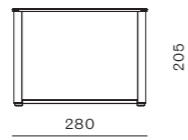

Seiton Box Large

CODE & MATERIALS
SE-B120-L
Aluminium frame, Steel
black powder coat matt cap,
Cardboard with fabric cover

DIMENSIONS
W280 x D345 x H205mm ●●●

COLOR