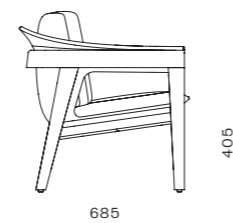

Bruno Lounge Chair

CODE & MATERIALS

BN-S111
Solid wood frame, ABS seat and back, Upholstery

DIMENSIONS

W810 x D685 x H730mm
Seating height: 405mm

Bund Dining Chair

CODE & MATERIALS

BU-S210
Stainless steel hairline aged gold, Solid wood frame, Upholstered moulded foam frame, Upholstered seat

DIMENSIONS

W500 x D590 x H810mm
Seating height: 450mm

Bund Lounge Chair

CODE & MATERIALS
 BU-S111
 Stainless steel hairline aged gold, Solid wood frame, Upholstered moulded foam frame, Upholstered seat

DIMENSIONS
 W630 x D870 x H815mm
 Seating height: 390mm