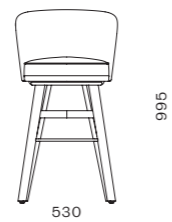

Mr.B Lounge Chair

CODE & MATERIALS
MB-S111
Stainless steel hairline gold,
Solid wood frame, Upholstery

DIMENSIONS
W680 x D680 x H740mm
Seating height: 390mm

Mr.B Two Seater Chair

CODE & MATERIALS
MB-S121
Stainless steel hairline gold,
Solid wood frame, Upholstery

DIMENSIONS
W1370 x D645 x H740mm
Seating height: 470mm

Mr.B Swivel Bar Chair

CODE & MATERIALS
MB-S310-750
Stainless steel hairline gold,
Solid wood frame, Upholstery

DIMENSIONS
W530 x D470 x H995mm
Seating height: 750mm