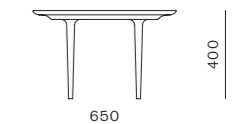

DIMENSIONS
W1200 x D650 x H400mm