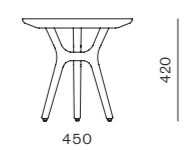

DIMENSIONS

Φ450 x H420mm