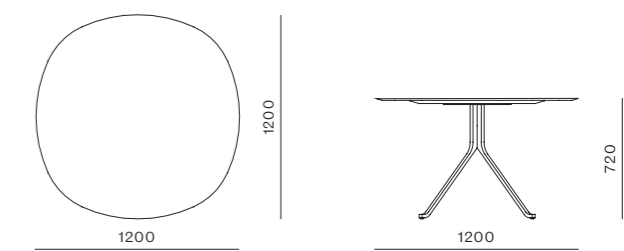

DIMENSIONS
W1080 x D1080 x H380mm

Blink Dining Table - Stone Top

CODE & MATERIALS
BL-T410-1200-ST
Stone top in gloss paint
surface, Steel black
powder coat sand brust

DIMENSIONS
W1200 x D1200 x H720mm

Blink Oval Coffee Table - Wood Top