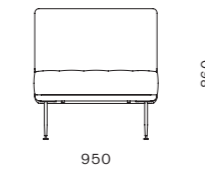

CODE & MATERIALS
UT-S411
Wood veneer base, Stainless steel hairline aged gold / steel black powder coat matt, Upholstery