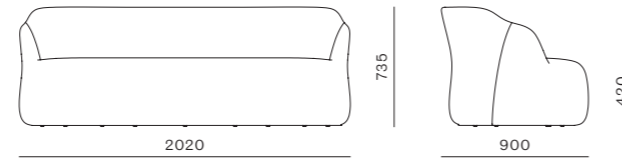

Ynez One - Seater

CODE & MATERIALS
YN-S410
Plywood frame, Upholstery

DIMENSIONS
W785 x D760 x H735mm
Seating height: 420mm

Ynez Two - Seater Sofa

CODE & MATERIALS
YN-S420
Plywood frame, Upholstery

DIMENSIONS
W2020 x D900 x H735mm
Seating height: 420mm