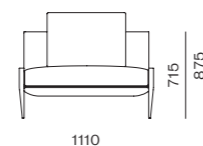

Float Sofa 1 Seater - 2 Arm

CODE & MATERIALS
FL-S413
Steel dark grey powder coat
matt frame, Upholstery

DIMENSIONS
W1110 x D940 x H715 (875) mm
Seating height: 435mm

Float Sofa 2 Seater - Armless

CODE & MATERIALS
FL-S421
Steel dark grey powder coat
matt frame, Upholstery

DIMENSIONS
W1840 x D940 x H715 (875) mm
Seating height: 435mm

Float Sofa 1 Seater - Armless

CODE & MATERIALS
FL-S411
Steel dark grey powder coat
matt frame, Upholstery

DIMENSIONS
W1110 x D940 x H715 (875) mm
Seating height: 435mm