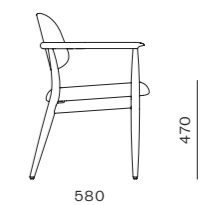

Slow Dining Chair

CODE & MATERIALS
SL-S211
Solid wood frame, Upholstery

DIMENSIONS
W605 x D580 x H800mm
Seating height: 470mm