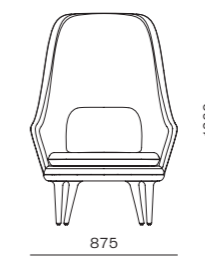

Lunar Highback Lounge Chair

CODE & MATERIALS
LN-S121
Solid wood legs, Upholstered moulded foam frame, Upholstered cushion

DIMENSIONS
W875 x D875 x H1260mm
Seating height: 430mm

Lunar Lounge Chair Small

CODE & MATERIALS
LN-S121-S
Solid wood legs, Upholstered
moulded foam frame,
Upholstered cushion