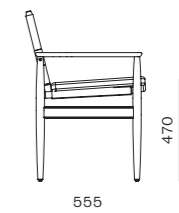

DIMENSIONS
W620 x D555 x H815mm
Seating height: 470mm

Journey Dining Armchair - LE

CODE & MATERIALS
JN-S211-LE
Solid wood frame,
Upholstery, Stainless
steel oil rubbed copper

DIMENSIONS
W620 x D555 x H815mm
Seating height: 470mm