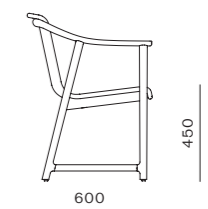

Mandarin Dining Chair

CODE & MATERIALS
MA-S211
Solid wood frame,
Stainless steel hairline gold,
Upholstered seat shell

DIMENSIONS
W585 x D600 x H805mm
Seating height: 450mm

Mandarin Lounge Chair

CODE & MATERIALS
MA-S111
Solid wood frame,
Stainless steel hairline gold,
Upholstered seat shell