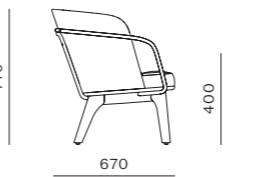

DIMENSIONS
W1465 x D670 x H740mm
Seating height: 400mm