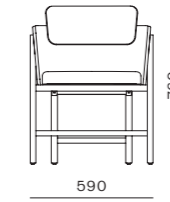

Aya

by OEO Studio

Aya is an onomatopoeia – a word that mimics a phonetical sound. A poetic name as soft and sophisticated as the design itself. The collection design language is an elaboration of the encounter between Asian and Scandinavian design.

Aya is minimal yet highly complex and every detail has been carefully orchestrated, from the small wooden joints and angles to the stitching and seating comfort. The elegant light wooden frame is deeply inspired by Asian culture and design, and effortlessly carries the soft and embracing shell and seat.

The result is a full range of Aya furniture for the perfect dining and socialising setting. Comfort and sturdy durability lie at its core, which is complimented by the elegant appearance. The first Aya collection drop comprises a fully upholstered dining chair with armrest, a dining chair without armrests, and two dimensions of dining tables: 1,800 cm and 2,400 cm in length. The design of the tables mirrors the structure and details of the chair frame.

Aya Dining Armchair

CODE & MATERIALS
AY-S211
Solid wood frame, Upholstery

DIMENSIONS
W590 x D555 x H760mm
Seating height: 455mm