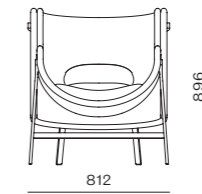

Kite Lounge Chair - Deep

CODE & MATERIALS
KT-S110-D
Steel black powder coat matt, Upholstered moulded foam shell

DIMENSIONS
W812 x D752 x H896mm
Seating height: 425mm

Kite Highback Chair - Narrow

CODE & MATERIALS
KT-S120-N
Steel black powder coat matt, Upholstered moulded foam shell