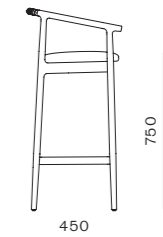

DIMENSIONS
W1120 x D455 x H2040mm

Cotton Club Lounge Chair (1988)

CODE & MATERIALS
CF-S111
Steel black powder coat matt, Upholstery

DIMENSIONS
W730 x D570 x H725mm
Seating height: 440mm

Charlie

by Yabu Pushelberg

Charlie Bar Stool

CODE & MATERIALS
CE-S311-750
Solid wood frame, Upholstery

DIMENSIONS
W490 x D450 x H960mm
Seating height: 750mm

Charlie Bench

CODE & MATERIALS
CE-S611
Solid wood frame, Upholstery

DIMENSIONS
W1385 x D450 x H605mm
Seating height: 450mm