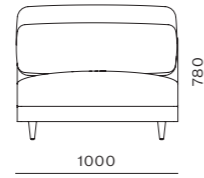

DIMENSIONS
W1280 x D1780 x H780mm
Seating height: 425mm

Atelier Ottoman - Skirt

CODE & MATERIALS
AT-S510
Solid wood and plywood frame, Upholstery

DIMENSIONS
W1000 x D1000 x H425mm
Seating height: 425mm

Atelier Center - Skirt

CODE & MATERIALS
AT-S410
Solid wood and plywood frame, Upholstery

DIMENSIONS
W1000 x D1280 x H780mm
Seating height: 425mm

Atelier Ottoman Half - Skirt

CODE & MATERIALS
AT-S530
Solid wood and plywood frame, Upholstery

DIMENSIONS
W1280 x D600 x H425mm
Seating height: 425mm

Atelier Center - Leg

CODE & MATERIALS
AT-S411
Solid wood and plywood
frame, Upholstery

DIMENSIONS
W1000 x D1280 x H780mm
Seating height: 425mm

Atelier Ottoman Half - Leg