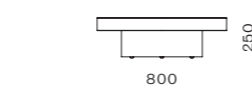

DIMENSIONS
Φ1200 x H380mm

Atelier Side Table - C450

CODE & MATERIALS
AT-T110-450
Travertine

DIMENSIONS
Φ450 x H380mm

Atelier Coffee Table - C800

CODE & MATERIALS
AT-T210-800
Solid wood and plywood
frame, Wood veneer top

DIMENSIONS
Φ800 x H250mm

Atelier Armrest Tray

CODE & MATERIALS
AT-T510
Solid wood and
plywood frame

DIMENSIONS
W540 x D305 x H80mm

Aya

by OEO Studio

Aya is an onomatopoeia – a word that mimics a phonetical sound. A poetic name as soft and sophisticated as the design itself. The collection design language is an elaboration of the encounter between Asian and Scandinavian design.