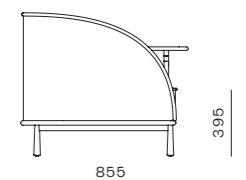

Arc High Back Lounge Chair with Tablet

CODE & MATERIALS
AR-S122
Wood veneer base,
Steel black powder coat
matt leg, Upholstery

DIMENSIONS
W900 x D855 x H1160mm
Seating height: 395mm

Arc Lounge Chair

CODE & MATERIALS
AR-S111
Wood veneer base,
Steel black powder coat
matt leg, Upholstery

DIMENSIONS
W900 x D855 x H785mm
Seating height: 395mm

Arc Lounge Chair with Tablet

CODE & MATERIALS
AR-S112
Wood veneer base,
Steel black powder coat
matt leg, Upholstery

DIMENSIONS
W900 x D855 x H785mm
Seating height: 395mm

DIMENSIONS
W740 x D660 x H780mm
Seating height: 440mm

Arc Loveseat

CODE & MATERIALS
AR-S430
Wood veneer base,
Steel black powder coat
matt leg, Upholstery

DIMENSIONS
W1620 x D880 x H785mm
Seating height: 395mm