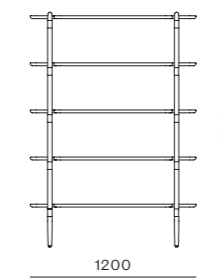

DIMENSIONS
Φ1250 x H720mm

Slow Shelf 5

CODE & MATERIALS
SL-SF110-5
Solid wood frame, Wood veneer shelves,
Stainless steel oil rubbed copper

DIMENSIONS
W1200 x D375 x H1700mm

Slow Shelf 4

CODE & MATERIALS
SL-SF110-4
Solid wood frame, Wood veneer shelves, Stainless steel oil rubbed copper