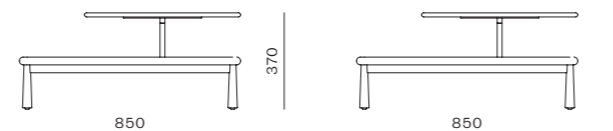

Arc High Back Loveseat Left

CODE & MATERIALS
AR-S410-L
Wood veneer base,
Steel black powder coat
matt leg, Upholstery

DIMENSIONS
W1470 x D880 x H1160mm
Seating height: 395mm

Arc High Back Loveseat Right

CODE & MATERIALS
AR-S410-R
Wood veneer base,
Steel black powder coat
matt leg, Upholstery

DIMENSIONS
W1470 x D880 x H1160mm
Seating height: 395mm

Arc High Back Loveseat Middle Large

CODE & MATERIALS
AR-S410-M
Wood veneer base,
Steel black powder coat
matt leg, Upholstery

DIMENSIONS
W1800 x D880 x H1160mm
Seating height: 395mm

Arc High Back Loveseat Middle Small

CODE & MATERIALS
AR-S411-M
Wood veneer base,
Steel black powder coat
matt leg, Upholstery

DIMENSIONS
W1000 x D880 x H1160mm
Seating height: 395mm

Arc Coffee Table

CODE & MATERIALS
AR-T210
Wood veneer top, Steel black
powder coat matt, Stone
top in matt paint surface

DIMENSIONS
W850 x D850 x H370mm

Arden

by Layan

The Arden Dining Table balances strength and refinement through a sculptural, monolithic central base and a softly articulated tabletop finished in handmade Washi paper or solid wood.