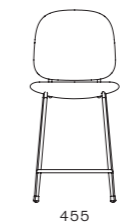

Industry Dining Armchair

CODE & MATERIALS
IN-S211
Steel black powder coat matt, Polypropylene seat and back, Upholstery

DIMENSIONS
W525 x D555 x H805mm
Seating height: 460mm

Industry Lounge Chair

CODE & MATERIALS
IN-S111
Steel black powder coat matt, Polypropylene seat and back, Upholstery

DIMENSIONS
W575 x D695 x H795mm
Seating height: 450mm

Industry Bar Chair SH610

CODE & MATERIALS
IN-S310-610
Steel black powder coat matt, Polypropylene seat and back, Upholstery

DIMENSIONS
W455 x D540 x H975mm
Seating height: 610mm