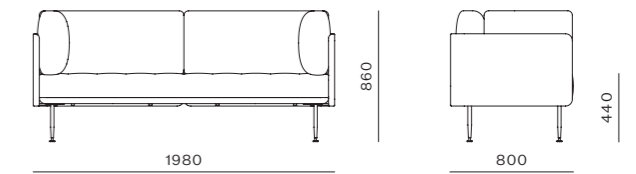

Utility Sofa 3 Sides L

CODE & MATERIALS
UT-S430
Wood veneer base, Stainless steel hairline aged gold / steel black powder coat matt, Upholstery

DIMENSIONS
W1980 x D800 x H860mm
Seating height: 440mm