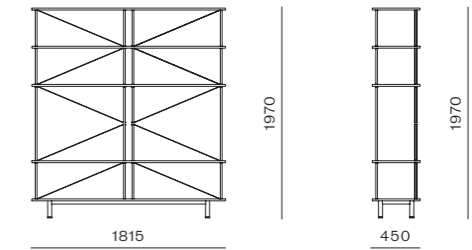

CODE & MATERIALS
SE-SF150
Steel black powder coat
matt, Wood veneer shelves

DIMENSIONS
W1815 x D450 x H1970mm