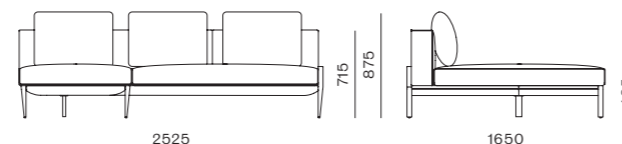

Float Sofa L-Shape L/R

CODE & MATERIALS
FL-441-L
FL-441-R
Steel dark grey powder coat
matt frame, Upholstery

DIMENSIONS
W2525 x D1650 x H715 (875) mm
Seating height: 435mm