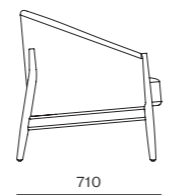

Ougi Lounge Chair

CODE & MATERIALS
OG-S111
Solid wood frame,
Upholstered seat & back

DIMENSIONS
W790 x D710 x H730mm
Seating height: 410mm