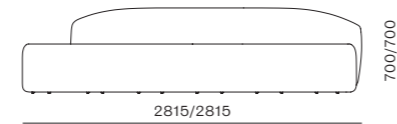

Taylor Sofa Half Back Right/Left

CODE & MATERIALS
TA-S423-R
TA-S423-L
Solid wood plywood frame,
Upholstery

DIMENSIONS
W2815 x D1050 x H700mm
Seating high:400mm