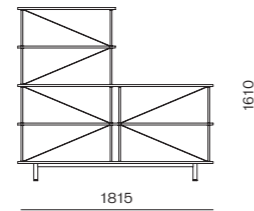

DIMENSIONS
W1815 x D450 x H1970mm

Seiton 3 - 3 L/R

CODE & MATERIALS
SE-SF133-L
SE-SF133-R
Steel black powder coat
matt, Wood veneer shelves

DIMENSIONS
W1815 x D450 x H1970mm

Seiton 3 - 2 L/R

CODE & MATERIALS
SE-SF132-L
SE-SF132-R
Steel black powder coat
matt, Wood veneer shelves