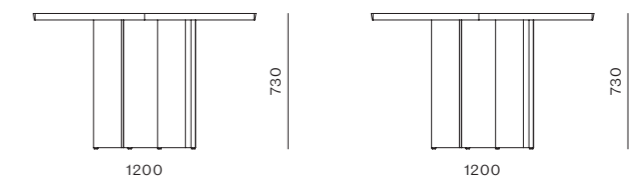

CODE & MATERIALS
AD-T410-WA
Solid wood frame,
Washi paper top

DIMENSIONS
W1200 x D1200 x H730mm