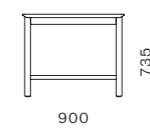

Aya Dining Armchair

CODE & MATERIALS
AY-S211
Solid wood frame, Upholstery

DIMENSIONS
W590 x D555 x H760mm
Seating height: 455mm

Aya Lounge Chair

CODE & MATERIALS
AY-S111
Solid wood frame, Upholstery

DIMENSIONS
W695 x D660 x H715mm
Seating height: 405mm

Aya Dining Table W1800

CODE & MATERIALS
AY-T410-1800
Solid wood frame, Wood veneer top, Blackened stainless steel

DIMENSIONS
W1800 x D900 x H735mm

Aya Dining Chair

CODE & MATERIALS
AY-S210
Solid wood frame, Upholstery

DIMENSIONS
W500 x D555 x H760mm
Seating height: 455mm

Aya Dining Table W2400

CODE & MATERIALS
AY-T410-2400
Solid wood frame, Wood veneer top, Blackened stainless steel

DIMENSIONS
W2400 x D900 x H735mm

Blink