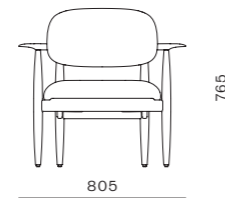

Slow Coffee Table

CODE & MATERIALS
SL-T210-800
Solid wood frame,
Wood veneer top

DIMENSIONS
Φ800 x H435mm

Slow Lounge Chair

CODE & MATERIALS
SL-S111
Solid wood frame, Upholstery

DIMENSIONS
W805 x D670 x H765mm
Seating height: 420mm