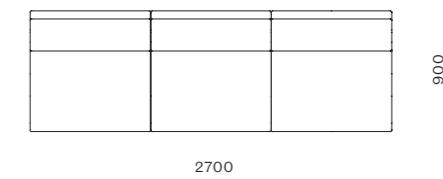

CODE & MATERIALS
Infinity Straight x 3

DIMENSIONS
W2700 x D900mm