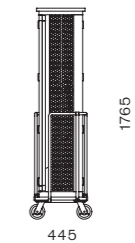

DIMENSIONS
W990 x D445 x H1765mm