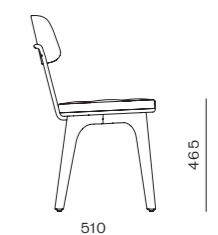

DIMENSIONS

W2100 x D900 x H730mm
W2400 x D1050 x H730mm

Utility Chair U

CODE & MATERIALS

UT-S210-UP
Solid wood legs, Plywood panel, Steel hairline aged gold, Upholstery

DIMENSIONS

W420 x D510 x H810mm
Seating height: 465mm