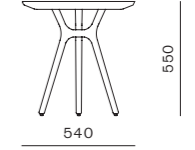

DIMENSIONS

W1800 x D1000 x H730mm
W2100 x D1100 x H730mm
W2600 x D1100 x H730mm

Rén Coffee Table

CODE & MATERIALS

RN-T210-540
Solid wood legs, Wood veneer top, Stainless steel hairline gold

DIMENSIONS

Φ540 x H550mm