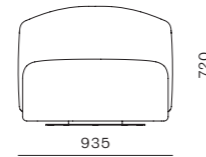

Taylor One - Seater Swivel Large

CODE & MATERIALS
TA-S411-L
Solid wood plywood frame,
Upholstery, Steel automatic
reset 180° turntable

DIMENSIONS
W935 x D665 x H720mm
Seating high:400mm