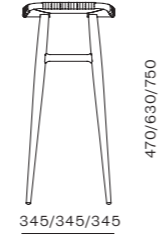

DIMENSIONS
W465 x D345 x H470mm
W465 x D345 x H630mm
W465 x D345 x H750mm
Seating height:
450/610/735mm