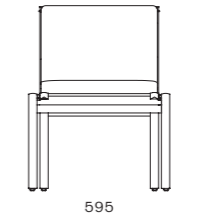

CODE & MATERIALS
RN-S210
Solid wood legs, Stainless steel hairline gold, Wood veneer frame, Upholstered cushion, Down filling