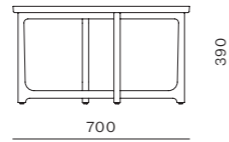

Lyrical Big Side Table

CODE & MATERIALS
LY-T110-700
Solid wood legs,
Wood veneer top

DIMENSIONS
Φ700 x H390mm