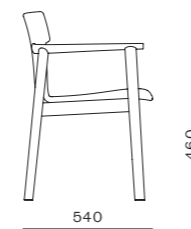

Timothy Dining Armchair

CODE & MATERIALS

TI-S211
Solid wood frame, Upholstery

DIMENSIONS

W590 x D540 x H795mm
Seating height: 460mm

Timothy Dining Table W2100/W2400

CODE & MATERIALS

TI-T410-2100/2400
Solid wood legs, Wood veneer top, Steel black powder coat matt