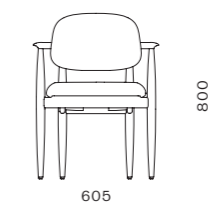

Slow Dining Chair

CODE & MATERIALS
SL-S211
Solid wood frame, Upholstery

DIMENSIONS
W605 x D580 x H800mm
Seating height: 470mm