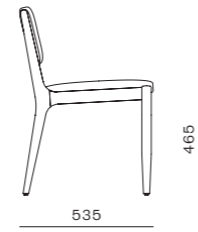

DIMENSIONS
W455 x D535 x H755mm
Seating height: 465mm

Teddy Fold Lounge Chair

CODE & MATERIALS
WG-S120
Solid wood leg, Upholstery

DIMENSIONS
W690 x D735 x H805mm
Seating height: 435mm

Hugo Armchair

CODE & MATERIALS
WG-S211
Solid wood frame,
Upholstery, Stainless
steel hairline aged dark