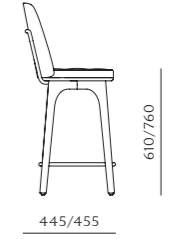

DIMENSIONS
 W1530 x D690 x H790mm
 Seating height: 395mm

Utility Bar Chair SH610/SH760

CODE & MATERIALS
 UT-S310-610
 UT-S310-760
 Solid wood legs, Plywood panel, Steel hairline aged gold, Upholstery

DIMENSIONS
 W370 x D445 x H925mm
 W390 x D455 x H1075mm
 Seating height: 610/760mm