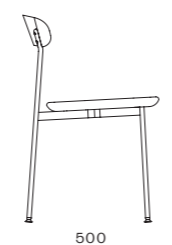

DIMENSIONS
W455 x D500 x H780mm
Seating height: 460mm

Crawford Lazy Susan 900

CODE & MATERIALS
CR-T400-A3
Wood veneer top, Metal base

DIMENSIONS
Φ900 x H25mm

Crawford Lazy Susan 900 - Stone Top

CODE & MATERIALS
CR-T400-A3-ST
Stone top in gloss paint surface, Metal Base