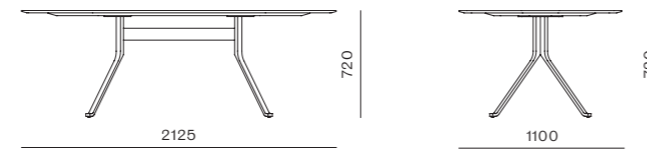

Blink Screen

CODE & MATERIALS
BL-SC110
Wood veneer panels, Mirror, Steel black powder coat sand brust

DIMENSIONS
W1295 x D360 x H1640mm

Blink Oval Dining Table - Stone Top

CODE & MATERIALS
BL-T420-2125-ST
Stone top in gloss paint surface, Steel black powder coat sand brust

DIMENSIONS
W2125 x D1100 x H720mm

Blink Console

CODE & MATERIALS
BL-T710
Wood veneer top, Stainless steel hairline gold, Steel black powder coat sand brust

DIMENSIONS
W1340 x D510 x H750mm

Brightliner

by AvroKO