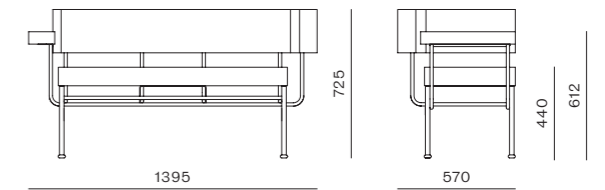

Carlo

by Carlo Forcolini

Stellar Works Carlo collection gathers together some of the greatest and most influential designs of a 20th-century Italian master: Carlo Forcolini. His bold, playful and unstintingly imaginative approach resulted in a succession of attention-grabbing chairs and stools that make use of strong geometric shapes and colours – together with a touch of humour.

Alongside influential 1980s seating such as the Cotton Club and 'smiling' Alien chairs, the Carlo collection includes Forcolini's self-supporting bookcase Ran Library, inspired by temple doors in China and Japan.

Cotton Club Lounge Chair Two Seater (1988)

CODE & MATERIALS
CF-S121
Steel black powder coat matt, Upholstery

DIMENSIONS
W1395 x D570 x H725mm
Seating height: 440mm