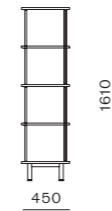

DIMENSIONS
W1815 x D450 x H1610mm