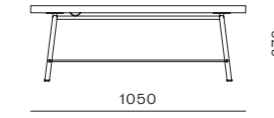

CODE & MATERIALS
VA-T210
Wood veneer top, Steel
black powder coat sand
brust, Stainless steel
hairline gold, Leather