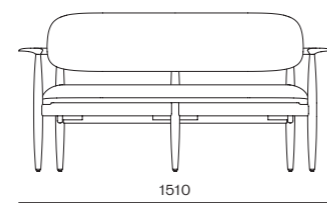

Slow Oval Coffee Table

CODE & MATERIALS
SL-T220
Solid wood frame,
Wood veneer top

DIMENSIONS
W1400 x D800 x H435mm

Slow Lounge Chair Two Seater

CODE & MATERIALS
SL-S121
Solid wood frame, Upholstery

DIMENSIONS
W1510 x D680 x H765mm
Seating height: 420mm