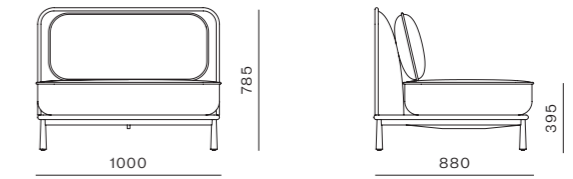

DIMENSIONS
W740 x D660 x H780mm
Seating height: 440mm

Arc Loveseat

CODE & MATERIALS
AR-S430
Wood veneer base,
Steel black powder coat
matt leg, Upholstery

DIMENSIONS
W1620 x D880 x H785mm
Seating height: 395mm

Arc Loveseat Middle Large

CODE & MATERIALS
AR-S430-M
Wood veneer base,
Steel black powder coat
matt leg, Upholstery

DIMENSIONS
W1800 x D880 x H785mm
Seating height: 395mm

Arc Sofa Three - Seater

CODE & MATERIALS
AR-S420
Wood veneer base,
Steel black powder coat
matt leg, Upholstery

DIMENSIONS
W1980 x D880 x H785mm
Seating height: 395mm

Arc Loveseat Middle Small

CODE & MATERIALS
AR-S431-M
Wood veneer base,
Steel black powder coat
matt leg, Upholstery

DIMENSIONS
W1000 x D880 x H785mm
Seating height: 395mm

Arc Loveseat Left

CODE & MATERIALS
AR-S430-L
Wood veneer base,
Steel black powder coat
matt leg, Upholstery

DIMENSIONS
W1470 x D880 x H785mm
Seating height: 395mm

Arc High Back Loveseat

CODE & MATERIALS
AR-S410
Wood veneer base,
Steel black powder coat
matt leg, Upholstery