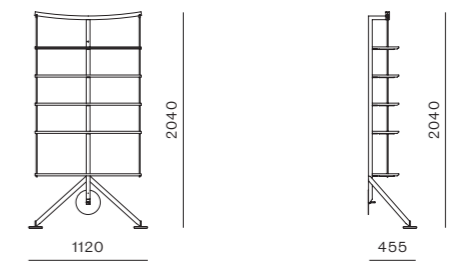

Cotton Club Lounge Chair Two Seater (1988)

CODE & MATERIALS
CF-S121
Steel black powder coat matt, Upholstery

DIMENSIONS
W1395 x D570 x H725mm
Seating height: 440mm

Ran Library (1982)

CODE & MATERIALS
CF-SF110
Steel black powder coat matt, Wood veneer shelves

DIMENSIONS
W1120 x D455 x H2040mm

Cotton Club Lounge Chair (1988)

CODE & MATERIALS
CF-S111
Steel black powder coat matt, Upholstery

DIMENSIONS
W730 x D570 x H725mm
Seating height: 440mm

Charlie

by Yabu Pushelberg