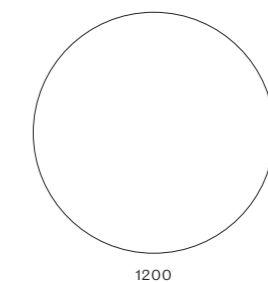

CODE & MATERIALS
SA-T410
Solid wood, Steel black powder coat matt

DIMENSIONS
Φ1200 x H750 mm