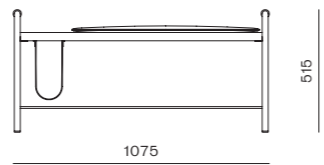

DIMENSIONS
 W1075 x D375 x H515mm
 Seating height: 450mm

Valet

CODE & MATERIALS
 VA-V110
 Steel black powder coat sand brust,
 Stainless steel hairline gold, Wood
 veneer shelves, Leather, Mirror

DIMENSIONS
 W590 x D620 x H1810mm