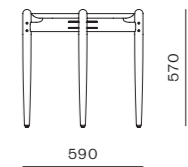

CODE & MATERIALS
SL-T230
Solid wood frame, Wood
veneer top, Stainless
steel oil rubbed copper

DIMENSIONS
Φ590 x H570mm