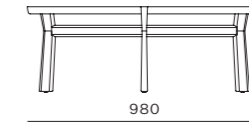

Marea Coffee Table

CODE & MATERIALS
MR-T210-980
Solid wood frame, Wood veneer top

DIMENSIONS
W980 x D995 x H360mm