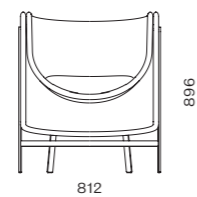

Kite Lounge Chair - Narrow

CODE & MATERIALS
KT-S110-N
Steel black powder coat matt, Upholstered moulded foam shell

DIMENSIONS
W812 x D518 x H896mm
Seating height: 535mm