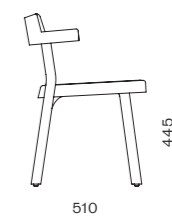

Pagoda Assembled Chair Cane - Wood Leg

CODE & MATERIALS
PA-S240-WD
Solid wood frame, Cane,
Stainless steel polished

DIMENSIONS
W525 x D510 x H725mm
Seating height: 445mm