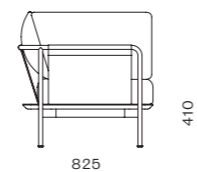

Crawford Sofa 2.0

CODE & MATERIALS
CR-S421-R2
Wood veneer base, Steel black powder coat matt, Upholstery

DIMENSIONS
W2065 x D825 x H835mm
Seating height: 410mm