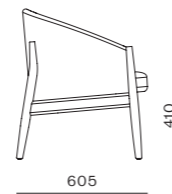

Ougi Club Chair

CODE & MATERIALS
OG-S110
Solid wood frame,
Upholstered seat & back

DIMENSIONS
W605 x D605 x H730mm
Seating height: 410mm