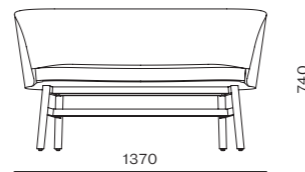

Mr.B Lounge Chair

CODE & MATERIALS
MB-S111
Stainless steel hairline gold,
Solid wood frame, Upholstery

DIMENSIONS
W680 x D680 x H740mm
Seating height: 390mm

Mr.B Two Seater Chair

CODE & MATERIALS
MB-S121
Stainless steel hairline gold,
Solid wood frame, Upholstery

DIMENSIONS
W1370 x D645 x H740mm
Seating height: 470mm

Mr.B Swivel Bar Chair

CODE & MATERIALS
MB-S310-750
Stainless steel hairline gold,
Solid wood frame, Upholstery

DIMENSIONS
W530 x D470 x H995mm
Seating height: 750mm