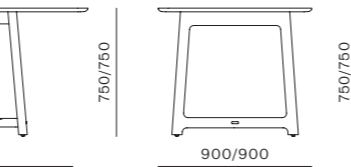

Mandarin Lounge Chair

CODE & MATERIALS
MA-S111
Solid wood frame,
Stainless steel hairline gold,
Upholstered seat shell

DIMENSIONS
W710 x D700 x H735mm
Seating height: 380mm

Mandarin Bench

CODE & MATERIALS
MA-S610
Solid wood frame,
Stainless steel hairline gold,
Upholstered seat shell

DIMENSIONS
W1400 x D450 x H435mm
Seating height: 430mm

Mandarin Dining Table W2100/W2400

CODE & MATERIALS
MA-T410-2100
MA-T410-2400
Solid wood frame, Wood
veneer top, Stainless steel
hairline gold, Blackened
stainless steel

DIMENSIONS
W2100 x D900 x H750mm
W2400 x D900 x H750mm

Marea

by Alessandro Munge

Rooted in Alessandro Munge's Italian heritage and shaped by a contemporary Canadian sensibility, this collection is an ode to the beauty of contrasts. Each piece tells a story where softness meets strength, function embraces artistry, and organic forms blend seamlessly with modern refinement. Inspired by nature's quiet and soft grace in contrast with the straight and strong lines made by artisan craftsmanship, the collection transforms spaces with sculptural elegance.

The wooden profiles are more than structural – they are poetic. Subtle curves and clean lines flow harmoniously, while floating seat designs and thoughtfully integrated details, like metal back handles, add a sense of lightness and sophistication. By blending traditional woodworking techniques with innovative methods, the collection celebrates craftsmanship and durability.

With its timeless appeal and designs that unify residential comfort with hospitality finesse, it invites you to linger, connect, and experience beauty that endures across changing design landscapes.

Marea Dining Chair