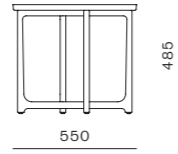

Lyrical Small Side Table

CODE & MATERIALS
 LY-T110-450
 Solid wood legs,
 Wood veneer top

DIMENSIONS
 Ø450 x H285mm

Lyrical High Side Table

CODE & MATERIALS
LY-T110-550
Solid wood legs,
Wood veneer top

DIMENSIONS
Φ550 x H485mm