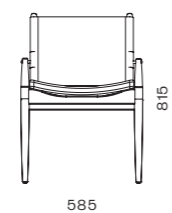

Journey Dining Chair - CV

CODE & MATERIALS
JN-S210-CV
Solid wood frame,
Upholstery, Stainless
steel oil rubbed copper

DIMENSIONS
W585 x D555 x H815mm
Seating height: 470mm