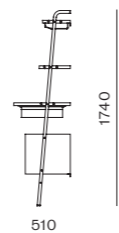

DIMENSIONS

W635 x D510 x H1740mm