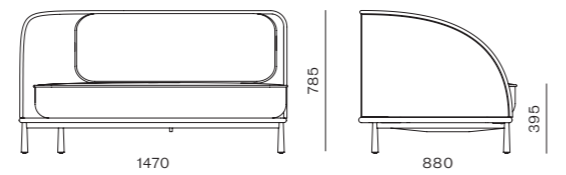

DIMENSIONS
W740 x D660 x H780mm
Seating height: 440mm

Arc Loveseat

CODE & MATERIALS
AR-S430
Wood veneer base,
Steel black powder coat
matt leg, Upholstery

DIMENSIONS
W1620 x D880 x H785mm
Seating height: 395mm

Arc Loveseat Middle Large

CODE & MATERIALS
AR-S430-M
Wood veneer base,
Steel black powder coat
matt leg, Upholstery

DIMENSIONS
W1800 x D880 x H785mm
Seating height: 395mm

Arc Sofa Three - Seater

CODE & MATERIALS
AR-S420
Wood veneer base,
Steel black powder coat
matt leg, Upholstery

DIMENSIONS
W1980 x D880 x H785mm
Seating height: 395mm

Arc Loveseat Middle Small

CODE & MATERIALS
AR-S431-M
Wood veneer base,
Steel black powder coat
matt leg, Upholstery

DIMENSIONS
W1000 x D880 x H785mm
Seating height: 395mm

Arc Loveseat Left

CODE & MATERIALS
AR-S430-L
Wood veneer base,
Steel black powder coat
matt leg, Upholstery

DIMENSIONS
W1470 x D880 x H785mm
Seating height: 395mm

Arc High Back Loveseat

CODE & MATERIALS
AR-S410
Wood veneer base,
Steel black powder coat
matt leg, Upholstery