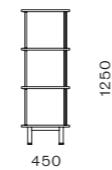

DIMENSIONS
W1815 x D450 x H1250mm