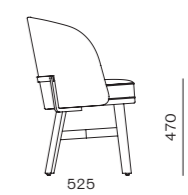

Ming Chair

CODE & MATERIALS
MI-S211
Solid wood

DIMENSIONS
W560 x D570 x H770mm
Seating height: 450mm

Mr.B Dining Chair

CODE & MATERIALS
MB-S210
Stainless steel hairline gold,
Solid wood frame, Upholstery

DIMENSIONS
W550 x D525 x H770mm
Seating height: 470mm