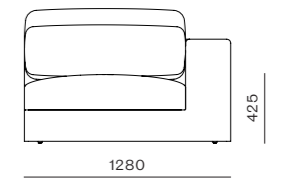

CODE & MATERIALS
AT-S420
Solid wood and plywood frame, Upholstery

DIMENSIONS
W1280 x D1280 x H780mm
Seating height: 425mm