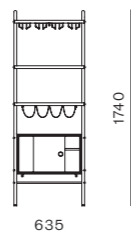

DIMENSIONS

W635 x D510 x H1740mm