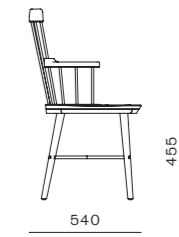

CODE & MATERIALS
EX-S231-R3
Solid wood frame, Steel
black powder coat matt

DIMENSIONS
W540 x D540 x H915mm
Seating height: 455mm