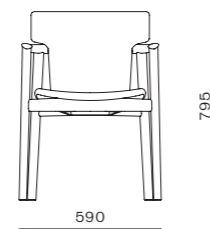

The all-wood dining table mirrors the chair's sculptural language through softened edges, curvilinear profiles, and carefully resolved proportions. Rooted between Eastern and Western sensibilities, the collection expresses comfort and sophistication through restraint, material clarity, and the tactile contrast of wood and fabric.

Utility

by Neri&Hu

This durable seating series combines comfort with practicality and a highly sophisticated take on the enduringly popular industrial aesthetic.

Incorporating a range of lounge chairs, barstools and stools, the Utility collection is (as its name suggests) utilitarian in its references, while also featuring a palette of old-world and luxurious materials. The end result is a set of elegant and versatile pieces that fit seamlessly and gracefully into any environment, from high-end hospitality to residential projects.

Timothy Dining Armchair

CODE & MATERIALS

TI-S211
Solid wood frame, Upholstery

DIMENSIONS

W590 x D540 x H795mm
Seating height: 460mm