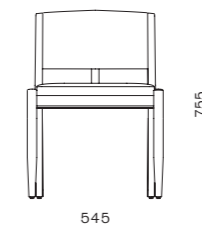

DIMENSIONS

W545 x D535 x H755mm
Seating height: 465mm