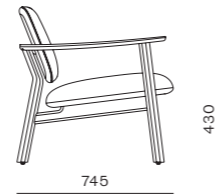

DIMENSIONS
W655 x D620 x H820mm
Seating height: 480mm

Marea Side Table Middle

CODE & MATERIALS
MR-T110-400
Solid wood frame, Wood veneer top

DIMENSIONS
W375 x D390 x H460mm

Marea Lounge Chair

CODE & MATERIALS
MR-S111
Solid wood frame, Stainless steel hairline aged gold, Upholstered seat shell

DIMENSIONS
W750 x D745 x H750mm
Seating height: 430mm

Marea Coffee Table

CODE & MATERIALS
MR-T210-980
Solid wood frame, Wood veneer top

DIMENSIONS
W980 x D995 x H360mm

Marea Ottoman

CODE & MATERIALS
MR-S510
Solid wood frame, Upholstered seat shell