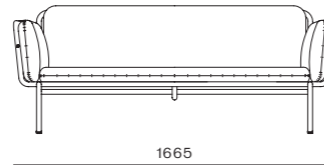

CODE & MATERIALS
VA-S421
Steel black powder coat sand
brust frame, Stainless steel
hairline gold, Upholstered
cushions, Leather belts