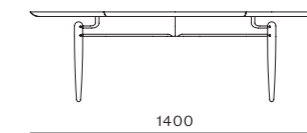

CODE & MATERIALS
SL-T220
Solid wood frame,
Wood veneer top

DIMENSIONS
W1400 x D800 x H435mm