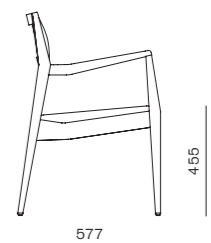

CODE & MATERIALS
RI-S211-UP
Solid wood frame, Upholstery

DIMENSIONS
W587 x D577 x H823mm
Seating height: 455mm