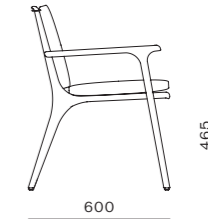

DIMENSIONS
W625 x D600 x H780mm
Seating height: 465mm