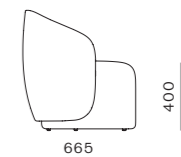

DIMENSIONS
 W620 x D630 x H650mm
 Seating height: 395mm

Taylor One - Seater Small

CODE & MATERIALS
 TA-S410-S
 Solid wood plywood frame,
 Upholstery

DIMENSIONS
 W720 x D665 x H705mm
 Seating high:400mm

Taylor One - Seater Swivel Large