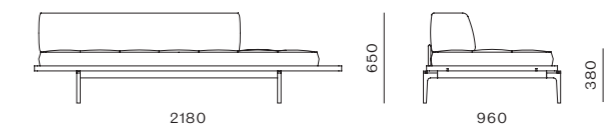

Discipline Sofa Straight

CODE & MATERIALS
DS-S410
Solid wood and wood veneer base, Stainless steel hairline aged gold legs and brackets, Upholstery

DIMENSIONS
W2050 x D960 x H650mm
Seating height: 380mm

Discipline Sofa Half Back L

CODE & MATERIALS
DS-S430-L
Solid wood and wood veneer base, Stainless steel hairline aged gold legs and brackets, Upholstery

DIMENSIONS
W2180 x D960 x H650mm
Seating height: 380mm