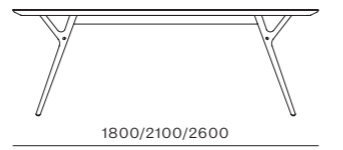

DIMENSIONS

W1800 x D1000 x H730mm
W2100 x D1100 x H730mm
W2600 x D1100 x H730mm