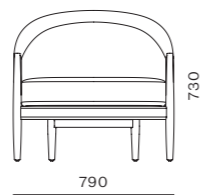

Ougi Lounge Chair

CODE & MATERIALS
OG-S111
Solid wood frame,
Upholstered seat & back

DIMENSIONS
W790 x D710 x H730mm
Seating height: 410mm