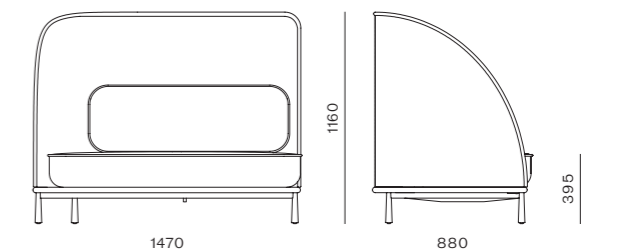

Arc Loveseat Left

CODE & MATERIALS
AR-S430-L
Wood veneer base,
Steel black powder coat
matt leg, Upholstery

DIMENSIONS
W1470 x D880 x H785mm
Seating height: 395mm

Arc High Back Loveseat

CODE & MATERIALS
AR-S410
Wood veneer base,
Steel black powder coat
matt leg, Upholstery

DIMENSIONS
W1620 x D880 x H1160mm
Seating height: 395mm

Arc Loveseat Right

CODE & MATERIALS
AR-S430-R
Wood veneer base,
Steel black powder coat
matt leg, Upholstery

DIMENSIONS
W1470 x D880 x H785mm
Seating height: 395mm

Arc High Back Loveseat Left

CODE & MATERIALS
AR-S410-L
Wood veneer base,
Steel black powder coat
matt leg, Upholstery

DIMENSIONS
W1470 x D880 x H1160mm
Seating height: 395mm

Arc High Back Loveseat Right

CODE & MATERIALS
AR-S410-R
Wood veneer base,
Steel black powder coat
matt leg, Upholstery

DIMENSIONS
W1470 x D880 x H1160mm
Seating height: 395mm

Arc High Back Loveseat Middle Large

CODE & MATERIALS
AR-S410-M
Wood veneer base,
Steel black powder coat
matt leg, Upholstery

DIMENSIONS
W1800 x D880 x H1160mm
Seating height: 395mm