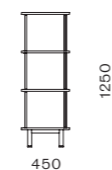

DIMENSIONS
W1815 x D450 x H1250mm