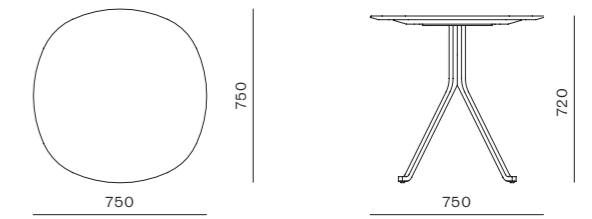

Blink Café Table - Stone Top

CODE & MATERIALS
BL-T310-750-ST
Stone top in gloss paint
surface, Steel black
powder coat sand brust

DIMENSIONS
W750 x D750 x H720mm