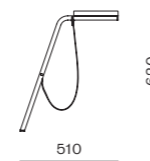

DIMENSIONS
W500 x D510 x H620mm