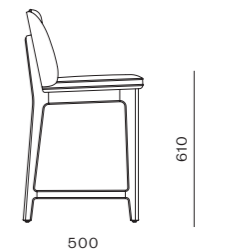

Sloane Chair

CODE & MATERIALS
BR-S210
Solid wood frame, Upholstery,
Stainless steel hairline gold

DIMENSIONS
W550 x D610 x H810mm
Seating height: 470mm

Sloane Armchair

CODE & MATERIALS
BR-S211
Solid wood frame, Upholstery,
Stainless steel hairline gold

DIMENSIONS
W600 x D610 x H810mm
Seating height: 470mm

Boyd Counter Stool SH610

CODE & MATERIALS
BR-S310-610
Solid wood frame, Upholstery,
Stainless steel hairline gold

DIMENSIONS
W440 x D500 x H880mm
Seating height: 610mm

Boyd Chair

CODE & MATERIALS
BR-S220
Solid wood frame, Upholstery,
Stainless steel hairline gold

DIMENSIONS
W440 x D520 x H790mm
Seating height: 470mm

Boyd Bar Stool SH760

CODE & MATERIALS
BR-S310-760
Solid wood frame, Upholstery,
Stainless steel hairline gold

DIMENSIONS
W440 x D505 x H1030mm
Seating height: 760mm

Alva Club Chair

CODE & MATERIALS
BR-S111
Solid wood frame, Upholstery,
Stainless steel hairline gold

DIMENSIONS
W740 x D795 x H720mm
Seating height: 420mm