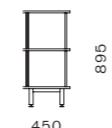

DIMENSIONS
W1815 x D450 x H895mm