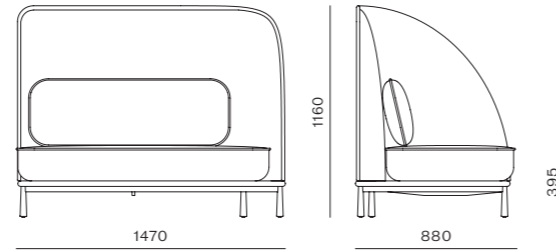

Arc Loveseat Left

CODE & MATERIALS
AR-S430-L
Wood veneer base,
Steel black powder coat
matt leg, Upholstery

DIMENSIONS
W1470 x D880 x H785mm
Seating height: 395mm

Arc High Back Loveseat

CODE & MATERIALS
AR-S410
Wood veneer base,
Steel black powder coat
matt leg, Upholstery

DIMENSIONS
W1620 x D880 x H1160mm
Seating height: 395mm

Arc Loveseat Right

CODE & MATERIALS
AR-S430-R
Wood veneer base,
Steel black powder coat
matt leg, Upholstery

DIMENSIONS
W1470 x D880 x H785mm
Seating height: 395mm

Arc High Back Loveseat Left

CODE & MATERIALS
AR-S410-L
Wood veneer base,
Steel black powder coat
matt leg, Upholstery

DIMENSIONS
W1470 x D880 x H1160mm
Seating height: 395mm

Arc High Back Loveseat Right

CODE & MATERIALS
AR-S410-R
Wood veneer base,
Steel black powder coat
matt leg, Upholstery

DIMENSIONS
W1470 x D880 x H1160mm
Seating height: 395mm

Arc High Back Loveseat Middle Large

CODE & MATERIALS
AR-S410-M
Wood veneer base,
Steel black powder coat
matt leg, Upholstery

DIMENSIONS
W1800 x D880 x H1160mm
Seating height: 395mm