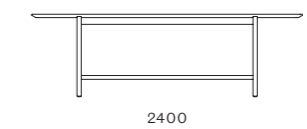

Aya Dining Armchair

CODE & MATERIALS
AY-S211
Solid wood frame, Upholstery

DIMENSIONS
W590 x D555 x H760mm
Seating height: 455mm

Aya Lounge Chair

CODE & MATERIALS
AY-S111
Solid wood frame, Upholstery

DIMENSIONS
W695 x D660 x H715mm
Seating height: 405mm

Aya Dining Table W1800

CODE & MATERIALS
AY-T410-1800
Solid wood frame, Wood veneer top, Blackened stainless steel

DIMENSIONS
W1800 x D900 x H735mm

Aya Dining Chair

CODE & MATERIALS
AY-S210
Solid wood frame, Upholstery

DIMENSIONS
W500 x D555 x H760mm
Seating height: 455mm

Aya Dining Table W2400

CODE & MATERIALS
AY-T410-2400
Solid wood frame, Wood veneer top, Blackened stainless steel

DIMENSIONS
W2400 x D900 x H735mm

Blink