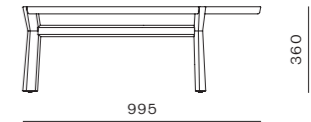

Marea Coffee Table

CODE & MATERIALS
MR-T210-980
Solid wood frame, Wood veneer top

DIMENSIONS
W980 x D995 x H360mm