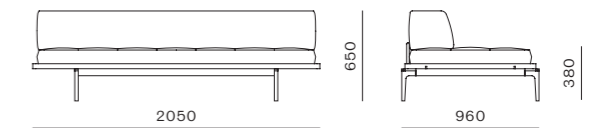

Discipline Sofa Corner R

CODE & MATERIALS
DS-S420-R
Solid wood and wood veneer base, Stainless steel hairline aged gold legs and brackets, Upholstery

DIMENSIONS
W2180 x D960 x H650mm
Seating height: 380mm

Discipline Sofa Straight

CODE & MATERIALS
DS-S410
Solid wood and wood veneer base, Stainless steel hairline aged gold legs and brackets, Upholstery

DIMENSIONS
W2050 x D960 x H650mm
Seating height: 380mm