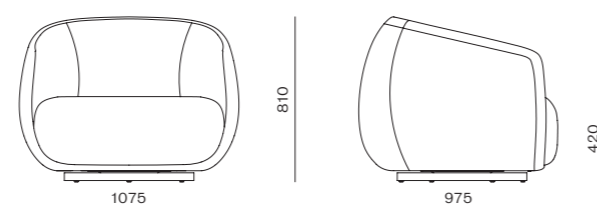

Pesca

by Alessandro Munge

The Pesca collection embodies a perfect fusion of artistry and contemporary elegance. Inspired by the soft, organic curves of a peach, each piece celebrates the beauty of natural forms, exceptional craftsmanship, and timeless design. Fluid lines, precise stitching, and sculptural silhouettes converge to create a collection where artistry and functionality coexist in seamless harmony. The addition of a swivel base introduces a dynamic element, allowing each piece to effortlessly adapt to its surroundings.

Crafted with meticulous precision, the Pesca Collection offers more than just furniture; it provides an experience of refined luxury. It is thoughtfully designed to deliver exceptional comfort while enhancing the atmosphere of any space. With its versatile elegance and carefully considered details, the collection exudes a timeless presence, elevating its environment with quiet sophistication.

Pesca One - Seater

CODE & MATERIALS
PE-S410
Solid wood plywood frame, Upholstery

DIMENSIONS
W1075 x D975 x H810mm
Seating height: 420mm