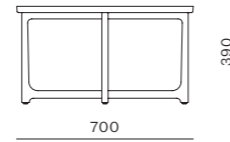

Lyrical Big Side Table

CODE & MATERIALS
LY-T110-700
Solid wood legs,
Wood veneer top

DIMENSIONS
Φ700 x H390mm