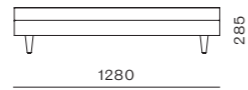

Atelier Corner Tray - Leg

CODE & MATERIALS
AT-T531
Solid wood and plywood
frame, Upholstery,
Wood veneer top

DIMENSIONS
W1280 x D1280 x H285mm