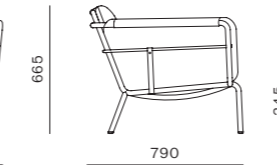

DIMENSIONS
W1665 x D790 x H665mm
Seating height: 345mm