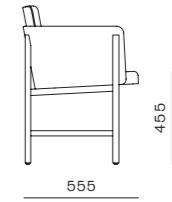

Aya

by OEO Studio

Aya is an onomatopoeia – a word that mimics a phonetical sound. A poetic name as soft and sophisticated as the design itself. The collection design language is an elaboration of the encounter between Asian and Scandinavian design.

Aya is minimal yet highly complex and every detail has been carefully orchestrated, from the small wooden joints and angles to the stitching and seating comfort. The elegant light wooden frame is deeply inspired by Asian culture and design, and effortlessly carries the soft and embracing shell and seat.

The result is a full range of Aya furniture for the perfect dining and socialising setting. Comfort and sturdy durability lie at its core, which is complimented by the elegant appearance. The first Aya collection drop comprises a fully upholstered dining chair with armrest, a dining chair without armrests, and two dimensions of dining tables: 1,800 cm and 2,400 cm in length. The design of the tables mirrors the structure and details of the chair frame.

Aya Dining Armchair

CODE & MATERIALS
AY-S211
Solid wood frame, Upholstery

DIMENSIONS
W590 x D555 x H760mm
Seating height: 455mm