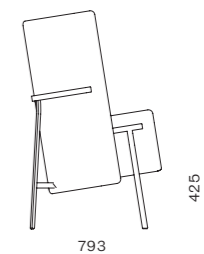

Kite Lounge Chair - Deep

CODE & MATERIALS
KT-S110-D
Steel black powder coat matt, Upholstered moulded foam shell

DIMENSIONS
W812 x D752 x H896mm
Seating height: 425mm

Kite Highback Chair - Narrow

CODE & MATERIALS
KT-S120-N
Steel black powder coat matt, Upholstered moulded foam shell

DIMENSIONS
W812 x D560 x H1247mm
Seating height: 535mm

Kite Highback Chair - Deep

CODE & MATERIALS
KT-S120-D
Steel black powder coat matt, Upholstered moulded foam shell

DIMENSIONS
W812 x D793 x H1247mm
Seating height: 425mm