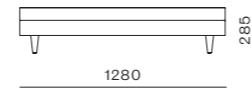

Atelier Corner Tray - Leg

CODE & MATERIALS
AT-T531
Solid wood and plywood
frame, Upholstery,
Wood veneer top

DIMENSIONS
W1280 x D1280 x H285mm