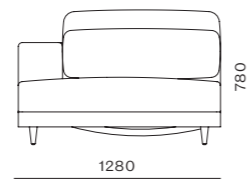

Atelier Chaise Lounge L/R - Leg

CODE & MATERIALS
AT-S431-L
AT-S431-R
Solid wood and plywood
frame, Upholstery

DIMENSIONS
W1280 x D1780 x H780mm
Seating height: 425mm

Atelier Center Tray - Leg

CODE & MATERIALS
AT-T521
Solid wood and plywood
frame, Upholstery,
Wood veneer top

DIMENSIONS
W1280 x D600 x H285mm