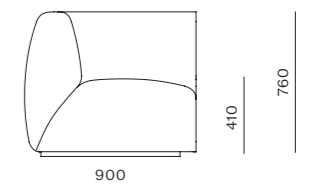

DIMENSIONS
W900 x D900 x H410mm
Seating height: 410mm

Infinity End L

CODE & MATERIALS
IF-S440-L
Solid wood and plywood frame, Upholstery

DIMENSIONS
W900 x D900 x H760mm
Seating height: 410mm

Infinity Straight