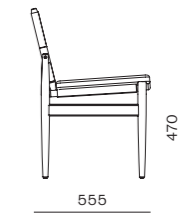

CODE & MATERIALS
JN-S210-LE
Solid wood frame,
Upholstery, Stainless
steel oil rubbed copper

DIMENSIONS
W585 x D555 x H815mm
Seating height: 470mm