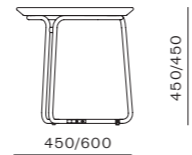

DIMENSIONS
W820 x D670 x H720mm
Seating height: 385mm

QT Coffee Table C450/C600

CODE & MATERIALS
QT-T210-450
QT-T210-600
Wood veneer top, Stainless steel hairline gold & steel black powder coat matt

DIMENSIONS
Φ450 x H450mm
Φ600 x H450mm