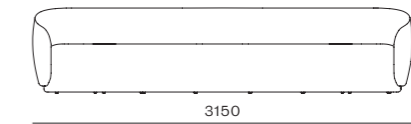

DIMENSIONS
 W2815 x D1050 x H700mm
 Seating high:400mm

Taylor Sofa Curved

CODE & MATERIALS
 TA-S440
 Solid wood plywood frame,
 Upholstery

DIMENSIONS
 W3150 x D1290 x H700mm
 Seating high:400mm

Taylor Sofa Half Back Small Right/Left