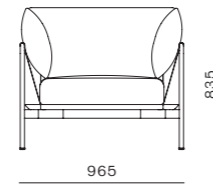

Crawford Lazy Susan 900 - Stone Top

CODE & MATERIALS
CR-T400-A3-ST
Stone top in gloss paint surface, Metal Base

DIMENSIONS
Φ900 x H25mm

Crawford Lounge Chair 2.0

CODE & MATERIALS
CR-S111-R2
Wood veneer base, Steel black powder coat matt, Upholstery

DIMENSIONS
W965 x D825 x H835mm
Seating height: 410mm

Crawford Sofa 2.0

CODE & MATERIALS
CR-S421-R2
Wood veneer base, Steel black powder coat matt, Upholstery

DIMENSIONS
W2065 x D825 x H835mm
Seating height: 410mm

Dawn

by Space Copenhagen

Dawn is a modern take on the classic bed with a headboard. With its soft curves and hidden functions, Dawn's clean, effortless look gives an air of contemporary and understated refinement to bedrooms to fit the demands of modern lifestyle. A cushioned, upholstered headboard elegantly suspended in the wooden frame and slim legs, imbues Dawn with a luxurious yet airy, informal appeal. The Dawn collection is beautifully detailed in a choicewoods, textile, leather and brass, adaptable and equally suitable to both residential and hospitality.

Dawn Bed Double/Queen/King Size

CODE & MATERIALS
DA-B110-D
DA-B110-Q
DA-B110-K
Stainless steel oil rubbed copper, Steel black powder coat matt, Solid wood with wood veneer frame, Upholstery back

DIMENSIONS
W1700 x D2130 x H1100mm
W1900 x D2130 x H1100mm
W2100 x D2130 x H1100mm