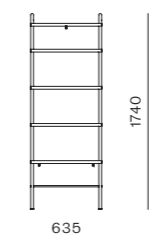

CODE & MATERIALS
VA-SF160
Steel black powder coat sand
brust, Stainless steel hairline
gold, Wood veneer shelves