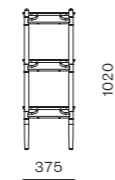

DIMENSIONS
W1200 x D375 x H1360mm

Slow Shelf 3

CODE & MATERIALS
SL-SF110-3
Solid wood frame, Wood veneer shelves, Stainless steel oil rubbed copper

DIMENSIONS
W1200 x D375 x H1020mm

Slow Shelf 2

CODE & MATERIALS
SL-SF110-2
Solid wood frame, Wood veneer shelves, Stainless steel oil rubbed copper