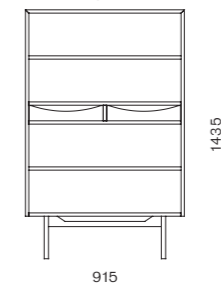

DIMENSIONS
W1265 x D726 x H 723mm

Risom Lounge Chair

CODE & MATERIALS
RI-S111
Solid wood frame, Upholstery

DIMENSIONS
W765 x D765 x H825mm
Seating height: 405mm

Risom Shelves

CODE & MATERIALS
RI-SF110
Solid wood legs, Wood
veneer panels