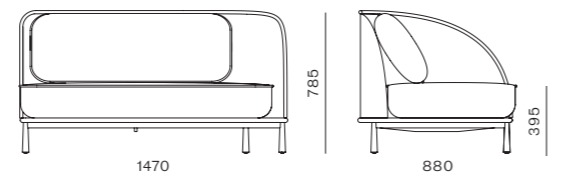

DIMENSIONS
W1980 x D880 x H785mm
Seating height: 395mm

Arc Loveseat Middle Small

CODE & MATERIALS
AR-S431-M
Wood veneer base,
Steel black powder coat
matt leg, Upholstery

DIMENSIONS
W1000 x D880 x H785mm
Seating height: 395mm

Arc Loveseat Left

CODE & MATERIALS
AR-S430-L
Wood veneer base,
Steel black powder coat
matt leg, Upholstery

DIMENSIONS
W1470 x D880 x H785mm
Seating height: 395mm

Arc High Back Loveseat

CODE & MATERIALS
AR-S410
Wood veneer base,
Steel black powder coat
matt leg, Upholstery

DIMENSIONS
W1620 x D880 x H1160mm
Seating height: 395mm

Arc Loveseat Right

CODE & MATERIALS
AR-S430-R
Wood veneer base,
Steel black powder coat
matt leg, Upholstery

DIMENSIONS
W1470 x D880 x H785mm
Seating height: 395mm

Arc High Back Loveseat Left

CODE & MATERIALS
AR-S410-L
Wood veneer base,
Steel black powder coat
matt leg, Upholstery

DIMENSIONS
W1470 x D880 x H1160mm
Seating height: 395mm

Arc High Back Loveseat Right

CODE & MATERIALS
AR-S410-R
Wood veneer base,
Steel black powder coat
matt leg, Upholstery