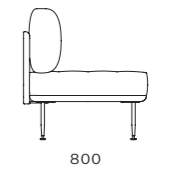

DIMENSIONS
W950 x D800 x H860mm
Seating height: 440mm