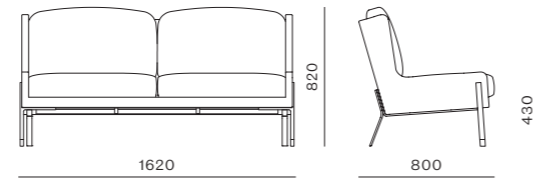

CODE & MATERIALS
BL-S610-610
Stainless steel hairline gold,
Steel black powder coat
sand brust, Upholstery

DIMENSIONS
W515 x D495 x H725mm
Seating height: 610mm

Blink Bar Stool SH750

CODE & MATERIALS
BL-S610-750
Stainless steel hairline gold,
Steel black powder coat
sand brust, Upholstery

DIMENSIONS
W515 x D510 x H865mm
Seating height: 750mm

Blink Dining Chair

CODE & MATERIALS
BL-S210
Stainless steel hairline gold,
Steel black powder coat
sand brust, Upholstery

DIMENSIONS
W545 x D515 x H690mm
Seating height: 480mm

Blink Lounge Chair

CODE & MATERIALS
BL-S410
Stainless steel hairline gold,
Steel black powder coat
sand brust, Upholstery

DIMENSIONS
W695 x D800 x H820mm
Seating height: 430mm

Blink Sofa Two Seater

CODE & MATERIALS
BL-S420
Stainless steel hairline gold,
Steel black powder coat
sand brust, Upholstery

DIMENSIONS
W1620 x D800 x H820mm
Seating height: 430mm

Blink Coffee Table - Stone Top

CODE & MATERIALS
BL-T210-1080-ST
Stone top in gloss paint
surface, Steel black
powder coat sand brust

DIMENSIONS
W1080 x D1080 x H380mm