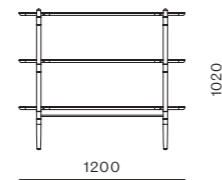

CODE & MATERIALS
SL-SF110-3
Solid wood frame, Wood veneer shelves, Stainless steel oil rubbed copper