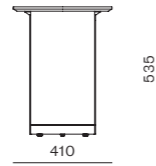

Eclipse Side Table

CODE & MATERIALS
WG-T110
Solid wood frame, Wood veneer panel, Stone top in gloss paint surface

DIMENSIONS
W410 x D410 x H535mm