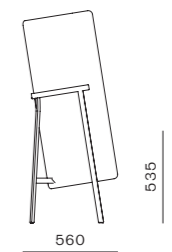

Kite Lounge Chair - Deep

CODE & MATERIALS
KT-S110-D
Steel black powder coat matt, Upholstered moulded foam shell

DIMENSIONS
W812 x D752 x H896mm
Seating height: 425mm

Kite Highback Chair - Narrow

CODE & MATERIALS
KT-S120-N
Steel black powder coat matt, Upholstered moulded foam shell

DIMENSIONS
W812 x D560 x H1247mm
Seating height: 535mm

Kite Highback Chair - Deep

CODE & MATERIALS
KT-S120-D
Steel black powder coat matt, Upholstered moulded foam shell

DIMENSIONS
W812 x D793 x H1247mm
Seating height: 425mm