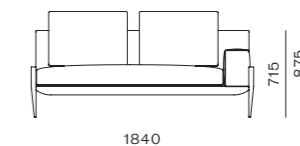

Float Sofa 2 Seater - 1 Arm

CODE & MATERIALS
FL-S422
Steel dark grey powder coat
matt frame, Upholstery

DIMENSIONS
W1840 x D940 x H715 (875) mm
Seating height: 435mm