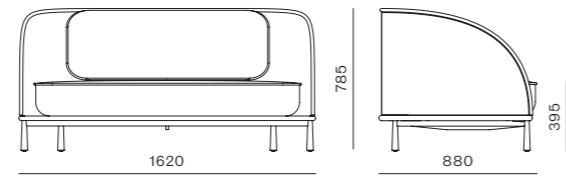

DIMENSIONS
W900 x D855 x H785mm
Seating height: 395mm

Arc Lounge Chair with Tablet

CODE & MATERIALS
AR-S112
Wood veneer base,
Steel black powder coat
matt leg, Upholstery

DIMENSIONS
W900 x D855 x H785mm
Seating height: 395mm

Arc High Back Lounge Chair

CODE & MATERIALS
AR-S121
Wood veneer base,
Steel black powder coat
matt leg, Upholstery

DIMENSIONS
W900 x D855 x H1160mm
Seating height: 395mm

Arc Club Chair

CODE & MATERIALS
AR-S110
Wood veneer base,
Steel black powder coat
matt leg, Upholstery

DIMENSIONS
W740 x D660 x H780mm
Seating height: 440mm

Arc Loveseat

CODE & MATERIALS
AR-S430
Wood veneer base,
Steel black powder coat
matt leg, Upholstery

DIMENSIONS
W1620 x D880 x H785mm
Seating height: 395mm

Arc Loveseat Middle Large

CODE & MATERIALS
AR-S430-M
Wood veneer base,
Steel black powder coat
matt leg, Upholstery

DIMENSIONS
W1800 x D880 x H785mm
Seating height: 395mm

Arc Sofa Three - Seater

CODE & MATERIALS
AR-S420
Wood veneer base,
Steel black powder coat
matt leg, Upholstery