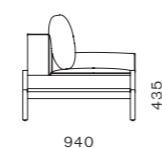

Float Sofa 1 Seater - 1 Arm

CODE & MATERIALS
FL-S412
Steel dark grey powder coat
matt frame, Upholstery

DIMENSIONS
W1110 x D940 x H715 (875) mm
Seating height: 435mm