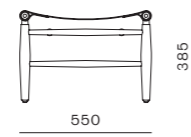

CODE & MATERIALS
VW-S510
Solid wood frame, Saddle
leather seat and back