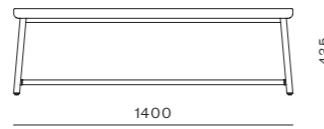

Mandarin Bench

CODE & MATERIALS
MA-S610
Solid wood frame,
Stainless steel hairline gold,
Upholstered seat shell

DIMENSIONS
W1400 x D450 x H435mm
Seating height: 430mm