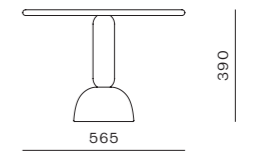

Taiko

by Studio Stefan Scholten

Inspired by Stellar Works' commitment to East-West harmony, the Taiko side tables draw from the iconic Taiko drums. Their rounded aesthetics and commanding presence influence the carefully crafted shapes, blending cultural elements for visually striking and functional design.

Available in three sophisticated terrazzo combinations - ice white, color gold, and carbon black - the Taiko side tables seamlessly combine form and function. The Taiko side tables stand as a testament to the successful fusion of innovation and functionality in contemporary furniture design.

Taiko Side Table C565

CODE & MATERIALS
TK-T120-565
Solid wood, Plywood, Steel
black powder coat matt

DIMENSIONS
Φ565 x H390 mm