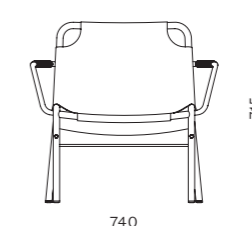

Valet Lounge Chair

CODE & MATERIALS
VA-S111
Steel black powder coat
sand burst, Stainless steel
hairline gold, Leather

DIMENSIONS
W740 x D685 x H715mm
Seating height: 350mm