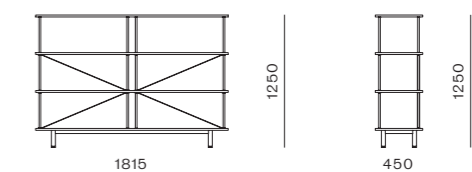

DIMENSIONS
W1815 x D450 x H1970mm

Seiton 4

CODE & MATERIALS
SE-SF140
Steel black powder coat
matt, Wood veneer shelves

DIMENSIONS
W1815 x D450 x H1250mm

Seiton 5 - 1 L/R

CODE & MATERIALS
SE-SF151-L
SE-SF151-R
Steel black powder coat
matt, Wood veneer shelves