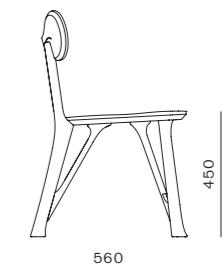

CODE & MATERIALS
SA-S210
Solid wood

DIMENSIONS
W500 x D560 x H810 mm
Seating height: 450mm