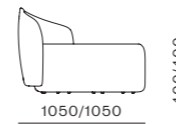

Taylor Sofa Half Back Right/Left

CODE & MATERIALS
TA-S423-R
TA-S423-L
Solid wood plywood frame,
Upholstery

DIMENSIONS
W2815 x D1050 x H700mm
Seating high:400mm