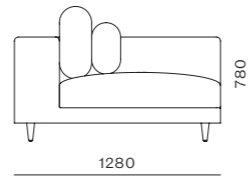

DIMENSIONS
W1280 x D1780 x H780mm
Seating height: 425mm

Atelier Ottoman - Skirt

CODE & MATERIALS
AT-S510
Solid wood and plywood frame, Upholstery

DIMENSIONS
W1000 x D1000 x H425mm
Seating height: 425mm

Atelier Center - Skirt

DIMENSIONS
W1280 x D600 x H425mm
Seating height: 425mm

Atelier Center - Leg

CODE & MATERIALS
AT-S411
Solid wood and plywood
frame, Upholstery

DIMENSIONS
W1000 x D1280 x H780mm
Seating height: 425mm

Atelier Ottoman Half - Leg

CODE & MATERIALS
AT-S531
Solid wood and plywood
frame, Upholstery

DIMENSIONS
W1280 x D600 x H425mm
Seating height: 425mm

Atelier Corner - Leg

CODE & MATERIALS
AT-S421
Solid wood and plywood
frame, Upholstery

DIMENSIONS
W1280 x D1280 x H780mm
Seating height: 425mm

Atelier Center Tray - Skirt

CODE & MATERIALS
AT-T520
Solid wood and plywood
frame, Upholstery,
Wood veneer top

DIMENSIONS
W1280 x D600 x H285mm

Atelier Chaise Lounge L/R - Leg