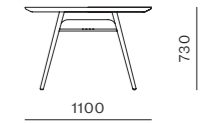

DIMENSIONS

W3500 x D1100 x H730mm