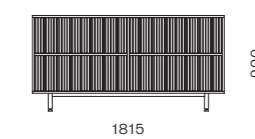

CODE & MATERIALS
SE-C110-H
Solid wood with wood
veneer panels, Steel black
powder coat matt

DIMENSIONS
W1815 x D450 x H900mm