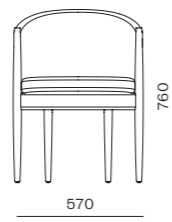

Ougi Dining Chair - Full Back

CODE & MATERIALS
OG-S210-F
Solid wood frame,
Upholstered seat & back

DIMENSIONS
W570 x D545 x H760mm
Seating height: 450mm