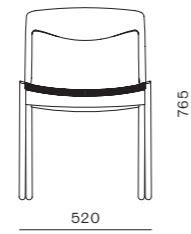

CODE & MATERIALS
VW-S240
Solid wood frame,
Paper cord seat