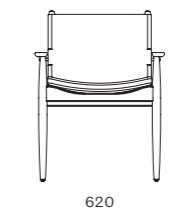

CODE & MATERIALS
JN-S211-LE
Solid wood frame,
Upholstery, Stainless
steel oil rubbed copper

DIMENSIONS
W620 x D555 x H815mm
Seating height: 470mm