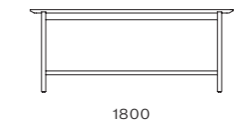

Aya Dining Armchair

CODE & MATERIALS
AY-S211
Solid wood frame, Upholstery

DIMENSIONS
W590 x D555 x H760mm
Seating height: 455mm

Aya Lounge Chair

CODE & MATERIALS
AY-S111
Solid wood frame, Upholstery

DIMENSIONS
W695 x D660 x H715mm
Seating height: 405mm

Aya Dining Table W1800

CODE & MATERIALS
AY-T410-1800
Solid wood frame, Wood veneer top, Blackened stainless steel

DIMENSIONS
W1800 x D900 x H735mm

Aya Dining Chair

CODE & MATERIALS
AY-S210
Solid wood frame, Upholstery

DIMENSIONS
W500 x D555 x H760mm
Seating height: 455mm

Aya Dining Table W2400

CODE & MATERIALS
AY-T410-2400
Solid wood frame, Wood veneer top, Blackened stainless steel

DIMENSIONS
W2400 x D900 x H735mm

Blink