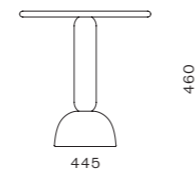

DIMENSIONS
Φ645 x H330 mm

Taiko Side Table C445

CODE & MATERIALS
TK-T120-445
Solid wood, Plywood, Steel
black powder coat matt

DIMENSIONS
Φ445 x H460 mm

Taylor

by Yabu Pushelberg

Modernity reigns in the Taylor collection. Beginning with a sleekly profiled wood frame that cradles sporty upholstery on the seat and back, this chameleon-like chair effortlessly evolved into sofas and tables to round out the collection. Taylor's unwillingness to conform to a specific genre, sits well in any style of interior.