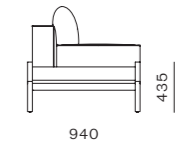

The Float collection comes in four versions: a one, two and three-seater sofa, as well as an L-shaped option. The collection is modular and the individual components are designed to be combined in a multitude of comfortable configurations. The Float Sofa system can be further customised with a range of accessories, including a backseat, headrest and a series of pillows that can be arranged in different layouts to give the sofa a different look and function. Float is also available with optional built-in wooden sides tables, which come in in two sizes, an ancestral element that De Lucchi sees as inextricably linked to the idea of the home and of handmade construction.

Float Sofa 1 Seater - 2 Arm

CODE & MATERIALS
FL-S413
Steel dark grey powder coat
matt frame, Upholstery

DIMENSIONS
W1110 x D940 x H715 (875) mm
Seating height: 435mm