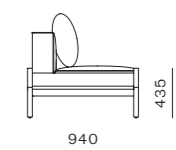

Float Sofa 2 Seater - Armless

CODE & MATERIALS
FL-S421
Steel dark grey powder coat
matt frame, Upholstery

DIMENSIONS
W1840 x D940 x H715 (875) mm
Seating height: 435mm