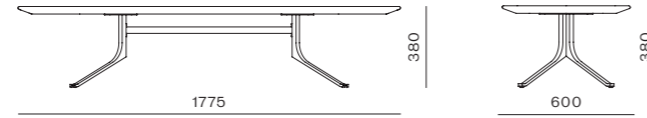

Blink Oval Coffee Table - Wood Top

CODE & MATERIALS
BL-T220-1775-WD
Wood veneer top, Steel black powder coat sand brust

DIMENSIONS
W1775 x D600 x H380mm