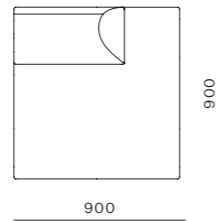

DIMENSIONS
W900 x D900 x H760mm
Seating height: 410mm

Infinity Ottoman

CODE & MATERIALS
IF-S510
Solid wood and plywood
frame, Upholstery

DIMENSIONS
W900 x D900 x H410mm
Seating height: 410mm

Infinity Option 1