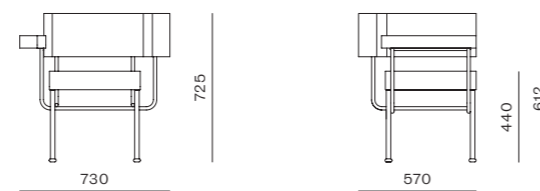

Cotton Club Lounge Chair Two Seater (1988)

CODE & MATERIALS
CF-S121
Steel black powder coat matt, Upholstery

DIMENSIONS
W1395 x D570 x H725mm
Seating height: 440mm

Ran Library (1982)

CODE & MATERIALS
CF-SF110
Steel black powder coat matt, Wood veneer shelves

DIMENSIONS
W1120 x D455 x H2040mm

Cotton Club Lounge Chair (1988)

CODE & MATERIALS
CF-S111
Steel black powder coat matt, Upholstery

DIMENSIONS
W730 x D570 x H725mm
Seating height: 440mm

Charlie

by Yabu Pushelberg