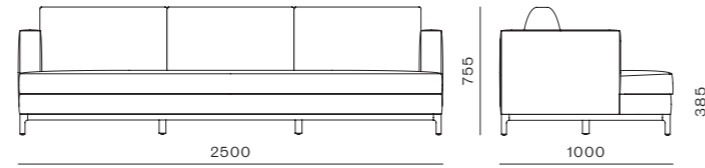

Qi Sofa Three Seater

CODE & MATERIALS
QI-S430
Solid wood base, Upholstery

DIMENSIONS
W2500 x D1000 x H755mm
Seating height: 385mm