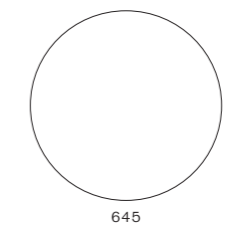

DIMENSIONS
Φ645 x H330 mm

Taiko Side Table C445

CODE & MATERIALS
TK-T120-445
Solid wood, Plywood, Steel
black powder coat matt

DIMENSIONS
Φ445 x H460 mm

Taylor

by Yabu Pushelberg

Modernity reigns in the Taylor collection. Beginning with a sleekly profiled wood frame that cradles sporty upholstery on the seat and back, this chameleon-like chair effortlessly evolved into sofas and tables to round out the collection. Taylor's unwillingness to conform to a specific genre, sits well in any style of interior.