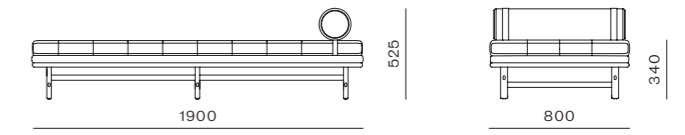

SW Daybed

CODE & MATERIALS
SW-B110
Solid oak base, Upholstery

DIMENSIONS
W1900 x D800 x H525mm
Seating height: 340mm