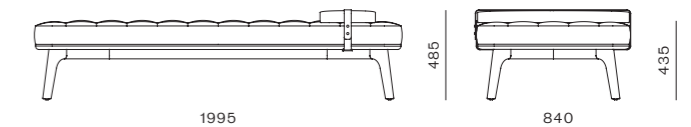

Utility Daybed

CODE & MATERIALS
UT-B110
Solid wood legs, Veneer plywood panel, Upholstery

DIMENSIONS
W1995 x D840 x H485mm
Seating height: 435mm