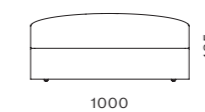

Atelier Corner - Skirt

CODE & MATERIALS
AT-S420
Solid wood and plywood frame, Upholstery

DIMENSIONS
W1280 x D1280 x H780mm
Seating height: 425mm

Atelier Chaise Lounge L/R - Skirt

CODE & MATERIALS
AT-S430-L
AT-S430-R
Solid wood and plywood frame, Upholstery

DIMENSIONS
W1280 x D1780 x H780mm
Seating height: 425mm

Atelier Ottoman - Skirt

CODE & MATERIALS
AT-S510
Solid wood and plywood frame, Upholstery

DIMENSIONS
W1000 x D1000 x H425mm
Seating height: 425mm

Atelier Center - Skirt