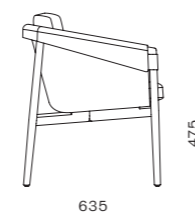

Frank

by Layan

The Frank collection brings together the best of classical modernity – marrying the honest beauty of natural materials with contemporary craftsmanship. Its versatile design allows it to adapt effortlessly to a variety of interior styles, while its rich and timeless design ensures it will be treasured for generations.

The frame of the armchair is crafted from warm and luxurious solid timber, which is meticulously finished to reveal its natural grain and depth. The form is sculptural yet functional, with graceful, clean lines and softly rounded edges that evoke a sense of understated luxury.

The backrest is thoughtfully designed for comfort, curved to offer support, while the seat is slightly cushioned for a firm yet comfortable experience. The proportions are balanced and universally appealing, ensuring the armchair works seamlessly in various environments, from formal to casual, modern to traditional.

Frank Dining Chair

CODE & MATERIALS
FN-S211
Solid wood frame, Upholstery

DIMENSIONS
W625 x D635 x H785mm
Seating height: 475mm