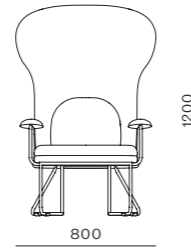

CODE & MATERIALS
CH-S141
Stainless steel hairline gold & steel black powder coat matt, Solid wood armrest, Upholstery