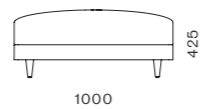

DIMENSIONS
W1280 x D1280 x H780mm
Seating height: 425mm

Atelier Center Tray - Skirt

CODE & MATERIALS
AT-T520
Solid wood and plywood
frame, Upholstery,
Wood veneer top

DIMENSIONS
W1280 x D600 x H285mm

Atelier Chaise Lounge L/R - Leg

CODE & MATERIALS
AT-S431-L
AT-S431-R
Solid wood and plywood
frame, Upholstery

DIMENSIONS
W1280 x D1780 x H780mm
Seating height: 425mm

Atelier Center Tray - Leg

CODE & MATERIALS
AT-T521
Solid wood and plywood
frame, Upholstery,
Wood veneer top

DIMENSIONS
W1280 x D600 x H285mm

Atelier Ottoman - Leg

CODE & MATERIALS
AT-S511
Solid wood and plywood
frame, Upholstery

DIMENSIONS
W1000 x D1000 x H425mm
Seating height: 425mm

Atelier Corner Tray - Skirt