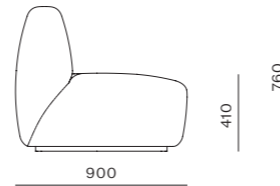

DIMENSIONS
W900 x D900 x H760mm
Seating height: 410mm

Infinity Ottoman

CODE & MATERIALS
IF-S510
Solid wood and plywood
frame, Upholstery

DIMENSIONS
W900 x D900 x H410mm
Seating height: 410mm

Infinity Option 1