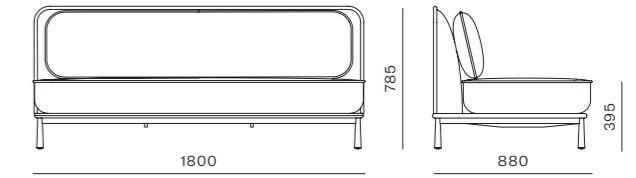

Arc High Back Lounge Chair

CODE & MATERIALS
AR-S121
Wood veneer base,
Steel black powder coat
matt leg, Upholstery

DIMENSIONS
W900 x D855 x H1160mm
Seating height: 395mm

Arc Club Chair

CODE & MATERIALS
AR-S110
Wood veneer base,
Steel black powder coat
matt leg, Upholstery

DIMENSIONS
W740 x D660 x H780mm
Seating height: 440mm

Arc Loveseat

CODE & MATERIALS
AR-S430
Wood veneer base,
Steel black powder coat
matt leg, Upholstery

DIMENSIONS
W1620 x D880 x H785mm
Seating height: 395mm

Arc Loveseat Middle Large

CODE & MATERIALS
AR-S430-M
Wood veneer base,
Steel black powder coat
matt leg, Upholstery

DIMENSIONS
W1800 x D880 x H785mm
Seating height: 395mm

Arc Sofa Three - Seater

CODE & MATERIALS
AR-S420
Wood veneer base,
Steel black powder coat
matt leg, Upholstery

DIMENSIONS
W1980 x D880 x H785mm
Seating height: 395mm

Arc Loveseat Middle Small

CODE & MATERIALS
AR-S431-M
Wood veneer base,
Steel black powder coat
matt leg, Upholstery

DIMENSIONS
W1000 x D880 x H785mm
Seating height: 395mm