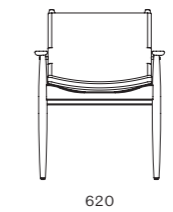

CODE & MATERIALS
JN-S211-CV
Solid wood frame,
Upholstery, Stainless
steel oil rubbed copper

DIMENSIONS
W620 x D555 x H815mm
Seating height: 470mm