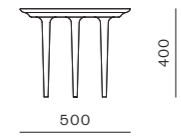

DIMENSIONS
W600 x D510 x H1060mm
Seating height: 750mm

Lunar Side Table 2.0

CODE & MATERIALS
LN-T110-500-02
Solid wood legs,
Wood veneer top

DIMENSIONS
Φ500 x H400mm

Lunar Coffee Table W1200 2.0

CODE & MATERIALS
LN-T210-1200-02
Solid wood legs,
Wood veneer top