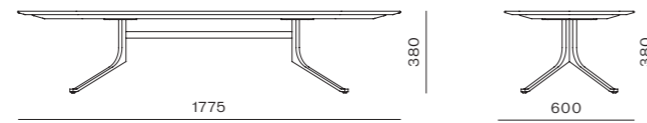

Blink Oval Coffee Table - Stone Top

CODE & MATERIALS
BL-T220-1775-ST
Stone top in gloss paint surface, Steel black powder coat sand brust

DIMENSIONS
W1775 x D600 x H380mm