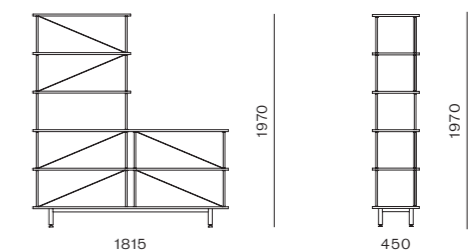

DIMENSIONS
W1815 x D450 x H1970mm

Seiton 3 - 3 L/R

CODE & MATERIALS
SE-SF133-L
SE-SF133-R
Steel black powder coat
matt, Wood veneer shelves

DIMENSIONS
W1815 x D450 x H1970mm

Seiton 3 - 2 L/R

CODE & MATERIALS
SE-SF132-L
SE-SF132-R
Steel black powder coat
matt, Wood veneer shelves