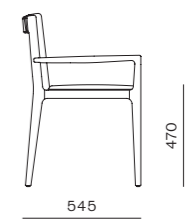

DIMENSIONS

W605 x D545 x H800mm
Seating height: 470mm