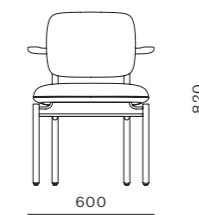

Marea Dining Chair

CODE & MATERIALS
MR-S210
Solid wood frame, Stainless
steel hairline aged gold,
Upholstered seat shell

DIMENSIONS
W600 x D620 x H820mm
Seating height: 480mm