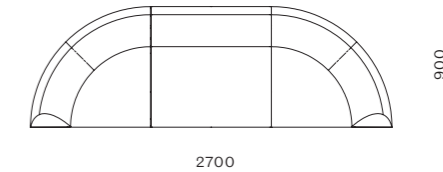

CODE & MATERIALS
Infinity Straight,
Infinity End L/R