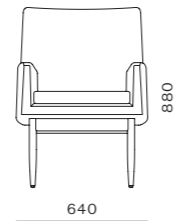

CODE & MATERIALS
RI-S231
Solid wood frame, Upholstery