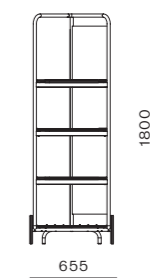

DIMENSIONS
W1510 x D655 x H1800mm