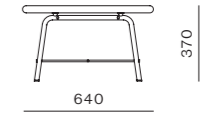

DIMENSIONS
 W890 x D790 x H665mm
 Seating height: 345mm

Valet Coffee Table

CODE & MATERIALS
 VA-T210
 Wood veneer top, Steel
 black powder coat sand
 brust, Stainless steel
 hairline gold, Leather

DIMENSIONS
 W1050 x D640 x H370mm