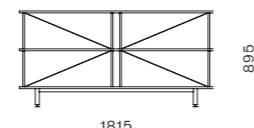

DIMENSIONS
W1815 x D450 x H1250mm

Seiton Cabinet High

CODE & MATERIALS
SE-C110-H
Solid wood with wood
veneer panels, Steel black
powder coat matt

DIMENSIONS
W1815 x D450 x H900mm

Seiton 3

CODE & MATERIALS
SE-SF130
Steel black powder coat
matt, Wood veneer shelves