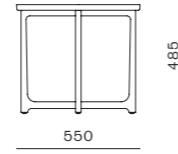

Lyrical Small Side Table

CODE & MATERIALS
 LY-T110-450
 Solid wood legs,
 Wood veneer top

DIMENSIONS
 Ø450 x H285mm

Lyrical High Side Table

CODE & MATERIALS
LY-T110-550
Solid wood legs,
Wood veneer top

DIMENSIONS
Φ550 x H485mm