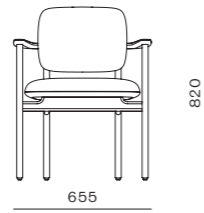

CODE & MATERIALS
MR-S210
Solid wood frame, Stainless
steel hairline aged gold,
Upholstered seat shell

DIMENSIONS
W600 x D620 x H820mm
Seating height: 480mm

Marea Dining Armchair

CODE & MATERIALS
MR-S211
Solid wood frame, Stainless steel hairline aged gold, Upholstered seat shell

DIMENSIONS
W655 x D620 x H820mm
Seating height: 480mm

Marea Side Table Middle

CODE & MATERIALS
MR-T110-400
Solid wood frame, Wood veneer top

DIMENSIONS
W375 x D390 x H460mm

Marea Lounge Chair

CODE & MATERIALS
MR-S111
Solid wood frame, Stainless steel hairline aged gold, Upholstered seat shell

DIMENSIONS
W750 x D745 x H750mm
Seating height: 430mm

Marea Coffee Table

CODE & MATERIALS
MR-T210-980
Solid wood frame, Wood veneer top

DIMENSIONS
W980 x D995 x H360mm

Marea Ottoman

CODE & MATERIALS
MR-S510
Solid wood frame, Upholstered seat shell