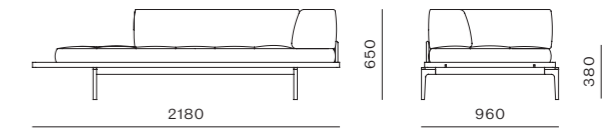

CODE & MATERIALS
DS-S420-R
Solid wood and wood veneer base, Stainless steel hairline aged gold legs and brackets, Upholstery

DIMENSIONS
W2180 x D960 x H650mm
Seating height: 380mm