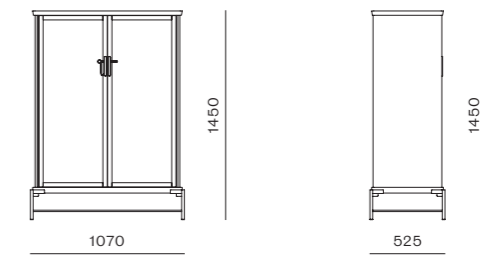

Dowry Cabinet III

CODE & MATERIALS
DO-C130
Solid wood with wood veneer panels, Stainless steel hairline aged gold, Tempered glass

DIMENSIONS
W1070 x D525 x H1450mm