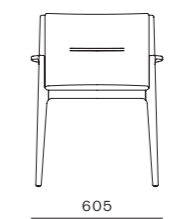

DIMENSIONS

W605 x D545 x H800mm
Seating height: 470mm