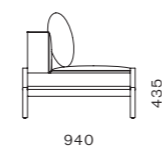

Float Sofa 1 Seater - Armless

CODE & MATERIALS
FL-S411
Steel dark grey powder coat
matt frame, Upholstery

DIMENSIONS
W1110 x D940 x H715 (875) mm
Seating height: 435mm