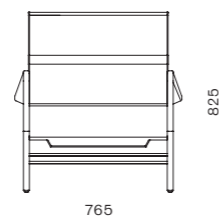

DIMENSIONS
W1265 x D726 x H 723mm

Risom Lounge Chair

CODE & MATERIALS
RI-S111
Solid wood frame, Upholstery

DIMENSIONS
W765 x D765 x H825mm
Seating height: 405mm

Risom Shelves

CODE & MATERIALS
RI-SF110
Solid wood legs, Wood
veneer panels