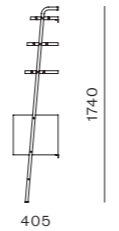

DIMENSIONS

W635 x D405 x H1740mm