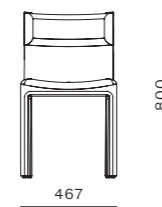

Taylor Dining Chair

CODE & MATERIALS
TA-S210
Solid wood frame, Upholstery

DIMENSIONS
W467 x D548 x H800mm
Seating high:462mm