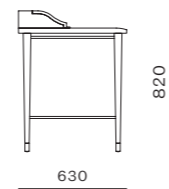

Laval Writing Desk

CODE & MATERIALS
LA-T721
Solid wood frame, Leather table surface, Wood veneer panels, Brass plated stainless steel

DIMENSIONS
W1100 x D630 x H820mm