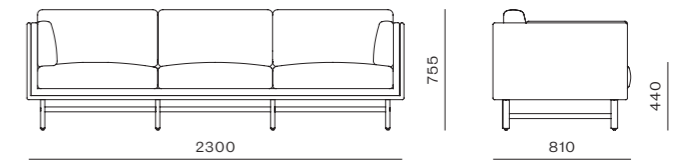

SW Sofa Two Seater

CODE & MATERIALS
SW-S411
Solid oak base, Upholstery

DIMENSIONS
W1600 x D810 x H755mm
Seating height: 440mm

SW Sofa Three Seater

CODE & MATERIALS
SW-S421
Solid oak base, Upholstery

DIMENSIONS
W2300 x D810 x H755mm
Seating height: 440mm