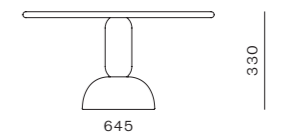

DIMENSIONS
Φ645 x H330 mm

Taiko Side Table C445

CODE & MATERIALS
TK-T120-445
Solid wood, Plywood, Steel
black powder coat matt

DIMENSIONS
Φ445 x H460 mm

Taylor

by Yabu Pushelberg

Modernity reigns in the Taylor collection. Beginning with a sleekly profiled wood frame that cradles sporty upholstery on the seat and back, this chameleon-like chair effortlessly evolved into sofas and tables to round out the collection. Taylor's unwillingness to conform to a specific genre, sits well in any style of interior.