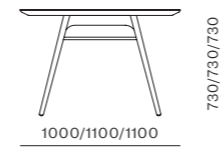

DIMENSIONS

W1800 x D1000 x H730mm
W2100 x D1100 x H730mm
W2600 x D1100 x H730mm