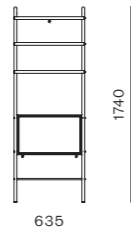

DIMENSIONS

W635 x D405 x H1740mm