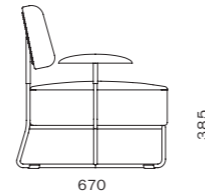

DIMENSIONS
W820 x D670 x H720mm
Seating height: 385mm

QT Coffee Table C450/C600

CODE & MATERIALS
QT-T210-450
QT-T210-600
Wood veneer top, Stainless steel hairline gold & steel black powder coat matt

DIMENSIONS
Φ450 x H450mm
Φ600 x H450mm