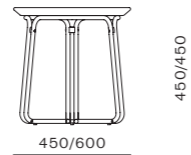

DIMENSIONS
W820 x D670 x H720mm
Seating height: 385mm

QT Coffee Table C450/C600

CODE & MATERIALS
QT-T210-450
QT-T210-600
Wood veneer top, Stainless steel hairline gold & steel black powder coat matt

DIMENSIONS
Φ450 x H450mm
Φ600 x H450mm