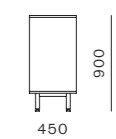

DIMENSIONS
W1815 x D450 x H1250mm

Seiton Cabinet High

CODE & MATERIALS
SE-C110-H
Solid wood with wood
veneer panels, Steel black
powder coat matt

DIMENSIONS
W1815 x D450 x H900mm

Seiton 3

CODE & MATERIALS
SE-SF130
Steel black powder coat
matt, Wood veneer shelves