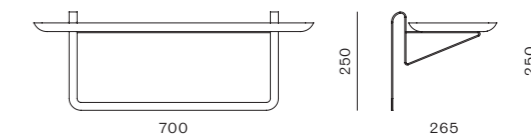

Utility Shelf Extension

CODE & MATERIALS
UT-S400-A1
Solid wood and wood veneer top, Stainless steel hairline aged gold / steel black powder coat matt

DIMENSIONS
W700 x D265 x H250mm