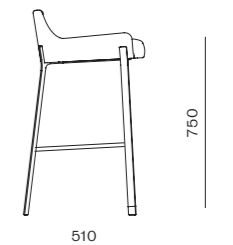

DIMENSIONS
W500 x D555 x H760mm
Seating height: 455mm

Aya Dining Table W2400

CODE & MATERIALS
AY-T410-2400
Solid wood frame, Wood veneer top, Blackened stainless steel

DIMENSIONS
W2400 x D900 x H735mm

Blink

CODE & MATERIALS
BL-S610-610
Stainless steel hairline gold,
Steel black powder coat
sand brust, Upholstery

DIMENSIONS
W515 x D495 x H725mm
Seating height: 610mm

Blink Bar Stool SH750

CODE & MATERIALS
BL-S610-750
Stainless steel hairline gold,
Steel black powder coat
sand brust, Upholstery

DIMENSIONS
W515 x D510 x H865mm
Seating height: 750mm

Blink Dining Chair

CODE & MATERIALS
BL-S210
Stainless steel hairline gold,
Steel black powder coat
sand brust, Upholstery

DIMENSIONS
W545 x D515 x H690mm
Seating height: 480mm