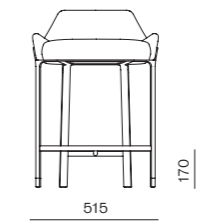

Aya Dining Armchair

CODE & MATERIALS
AY-S211
Solid wood frame, Upholstery

DIMENSIONS
W590 x D555 x H760mm
Seating height: 455mm

Aya Lounge Chair

CODE & MATERIALS
AY-S111
Solid wood frame, Upholstery

DIMENSIONS
W695 x D660 x H715mm
Seating height: 405mm

DIMENSIONS
W500 x D555 x H760mm
Seating height: 455mm

Aya Dining Table W2400

CODE & MATERIALS
AY-T410-2400
Solid wood frame, Wood veneer top, Blackened stainless steel

DIMENSIONS
W2400 x D900 x H735mm

Blink

Blink Vanity Stool SH470

CODE & MATERIALS
BL-S610-470
Stainless steel hairline gold,
Steel black powder coat
sand brust, Upholstery

DIMENSIONS
W515 x D490 x H590mm
Seating height: 470mm

Blink Counter Stool SH610

CODE & MATERIALS
BL-S610-610
Stainless steel hairline gold,
Steel black powder coat
sand brust, Upholstery

DIMENSIONS
W515 x D495 x H725mm
Seating height: 610mm

Blink Bar Stool SH750

CODE & MATERIALS
BL-S610-750
Stainless steel hairline gold,
Steel black powder coat
sand brust, Upholstery