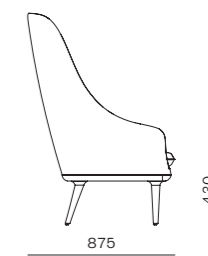

Lunar Highback Lounge Chair

CODE & MATERIALS
LN-S121
Solid wood legs, Upholstered moulded foam frame, Upholstered cushion

DIMENSIONS
W875 x D875 x H1260mm
Seating height: 430mm

Lunar Lounge Chair Small

CODE & MATERIALS
LN-S121-S
Solid wood legs, Upholstered
moulded foam frame,
Upholstered cushion