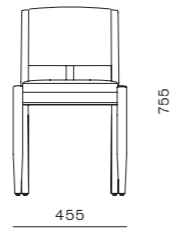

DIMENSIONS
W455 x D535 x H755mm
Seating height: 465mm

Teddy Fold Lounge Chair

CODE & MATERIALS
WG-S120
Solid wood leg, Upholstery

DIMENSIONS
W690 x D735 x H805mm
Seating height: 435mm

Hugo Armchair

CODE & MATERIALS
WG-S211
Solid wood frame,
Upholstery, Stainless
steel hairline aged dark