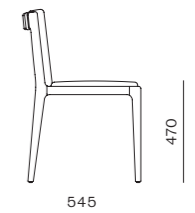

DIMENSIONS

W510 x D545 x H800mm
Seating height: 470mm

James Stool

CODE & MATERIALS

JA-S610
Steel black powder coat
sand brust legs with solid
walnut detail, Leather seat

DIMENSIONS

W545 x D445 x H465mm
Seating height: 465mm