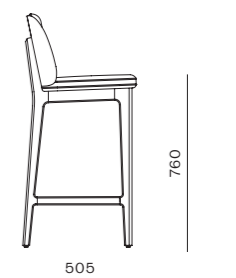

Sloane Chair

CODE & MATERIALS
BR-S210
Solid wood frame, Upholstery,
Stainless steel hairline gold

DIMENSIONS
W550 x D610 x H810mm
Seating height: 470mm

Sloane Armchair

CODE & MATERIALS
BR-S211
Solid wood frame, Upholstery,
Stainless steel hairline gold

DIMENSIONS
W600 x D610 x H810mm
Seating height: 470mm

Boyd Counter Stool SH610

CODE & MATERIALS
BR-S310-610
Solid wood frame, Upholstery,
Stainless steel hairline gold

DIMENSIONS
W440 x D500 x H880mm
Seating height: 610mm

Boyd Chair

CODE & MATERIALS
BR-S220
Solid wood frame, Upholstery,
Stainless steel hairline gold

DIMENSIONS
W440 x D520 x H790mm
Seating height: 470mm

Boyd Bar Stool SH760

CODE & MATERIALS
BR-S310-760
Solid wood frame, Upholstery,
Stainless steel hairline gold

DIMENSIONS
W440 x D505 x H1030mm
Seating height: 760mm

Alva Club Chair

CODE & MATERIALS
BR-S111
Solid wood frame, Upholstery,
Stainless steel hairline gold

DIMENSIONS
W740 x D795 x H720mm
Seating height: 420mm