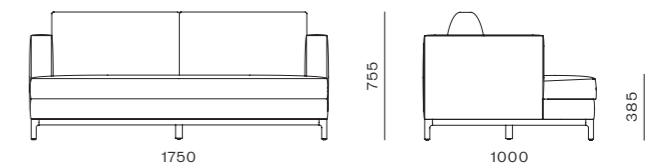

Qi Sofa One Seater

CODE & MATERIALS
QI-S410
Solid wood base, Upholstery

DIMENSIONS
W920 x D920 x H755mm
Seating height: 385mm

Qi Sofa Two Seater

CODE & MATERIALS
QI-S420
Solid wood base, Upholstery

DIMENSIONS
W1750 x D1000 x H755mm
Seating height: 385mm