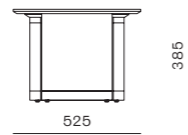

Eclipse Nesting Table Small

CODE & MATERIALS
WG-T210-S
Solid wood frame, Wood veneer panel, Stone top in gloss paint surface

DIMENSIONS
W525 x D525 x H385mm