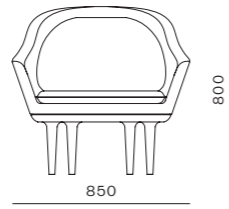

Lunar Highback Lounge Chair

CODE & MATERIALS
LN-S121
Solid wood legs, Upholstered moulded foam frame, Upholstered cushion

DIMENSIONS
W875 x D875 x H1260mm
Seating height: 430mm

Lunar Lounge Chair Small

CODE & MATERIALS
LN-S121-S
Solid wood legs, Upholstered
moulded foam frame,
Upholstered cushion

DIMENSIONS
W630 x D570 x H770mm
Seating height: 400mm

Lunar Lounge Chair Large

CODE & MATERIALS
LN-S111-L
Solid wood legs, Upholstered
moulded foam frame,
Upholstered cushion

DIMENSIONS
W850 x D710 x H800mm
Seating height: 420mm