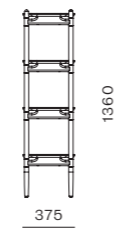

DIMENSIONS
W1200 x D375 x H1360mm