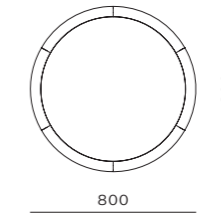

Slow Coffee Table

CODE & MATERIALS
SL-T210-800
Solid wood frame,
Wood veneer top

DIMENSIONS
Φ800 x H435mm

Slow Lounge Chair

CODE & MATERIALS
SL-S111
Solid wood frame, Upholstery

DIMENSIONS
W805 x D670 x H765mm
Seating height: 420mm