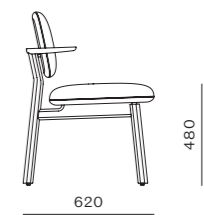

Marea Dining Chair

CODE & MATERIALS
MR-S210
Solid wood frame, Stainless
steel hairline aged gold,
Upholstered seat shell

DIMENSIONS
W600 x D620 x H820mm
Seating height: 480mm