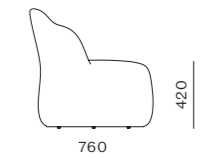

DIMENSIONS
W785 x D760 x H735mm
Seating height: 420mm