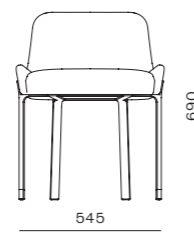

DIMENSIONS
W1280 x D1780 x H780mm
Seating height: 425mm

Atelier Ottoman - Skirt

CODE & MATERIALS
AT-S510
Solid wood and plywood frame, Upholstery

DIMENSIONS
W1000 x D1000 x H425mm
Seating height: 425mm

Atelier Center - Skirt

DIMENSIONS
W500 x D555 x H760mm
Seating height: 455mm

Aya Dining Table W2400

CODE & MATERIALS
AY-T410-2400
Solid wood frame, Wood veneer top, Blackened stainless steel

DIMENSIONS
W2400 x D900 x H735mm

Blink

CODE & MATERIALS
BL-S610-610
Stainless steel hairline gold,
Steel black powder coat
sand brust, Upholstery

DIMENSIONS
W515 x D495 x H725mm
Seating height: 610mm

Blink Bar Stool SH750

CODE & MATERIALS
BL-S610-750
Stainless steel hairline gold,
Steel black powder coat
sand brust, Upholstery

DIMENSIONS
W515 x D510 x H865mm
Seating height: 750mm

Blink Dining Chair

CODE & MATERIALS
BL-S210
Stainless steel hairline gold,
Steel black powder coat
sand brust, Upholstery

DIMENSIONS
W545 x D515 x H690mm
Seating height: 480mm