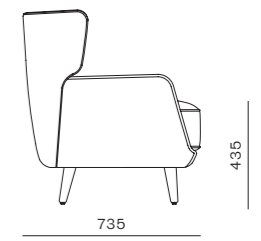

DIMENSIONS
W455 x D535 x H755mm
Seating height: 465mm

Teddy Fold Lounge Chair

CODE & MATERIALS
WG-S120
Solid wood leg, Upholstery

DIMENSIONS
W690 x D735 x H805mm
Seating height: 435mm

Hugo Armchair

CODE & MATERIALS
WG-S211
Solid wood frame,
Upholstery, Stainless
steel hairline aged dark