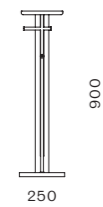

DIMENSIONS
W450 x D250 x H900mm

Inter Coat Hanger

CODE & MATERIALS
IT-V110
Solid wood frame, Stainless
steel oil rubbed copper, Steel
black powder coat matt

DIMENSIONS
W470 x D290 x H1800mm

James

by Yabu Pushelberg