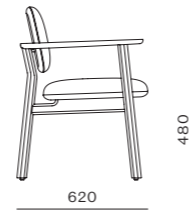

CODE & MATERIALS
MR-S210
Solid wood frame, Stainless
steel hairline aged gold,
Upholstered seat shell

DIMENSIONS
W600 x D620 x H820mm
Seating height: 480mm

Marea Dining Armchair

CODE & MATERIALS
MR-S211
Solid wood frame, Stainless steel hairline aged gold, Upholstered seat shell

DIMENSIONS
W655 x D620 x H820mm
Seating height: 480mm

Marea Side Table Middle

CODE & MATERIALS
MR-T110-400
Solid wood frame, Wood veneer top

DIMENSIONS
W375 x D390 x H460mm

Marea Lounge Chair

CODE & MATERIALS
MR-S111
Solid wood frame, Stainless steel hairline aged gold, Upholstered seat shell

DIMENSIONS
W750 x D745 x H750mm
Seating height: 430mm

Marea Coffee Table

CODE & MATERIALS
MR-T210-980
Solid wood frame, Wood veneer top

DIMENSIONS
W980 x D995 x H360mm

Marea Ottoman

CODE & MATERIALS
MR-S510
Solid wood frame, Upholstered seat shell