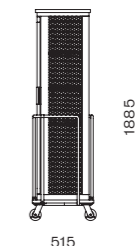

DIMENSIONS
W1085 x D515 x H1885mm