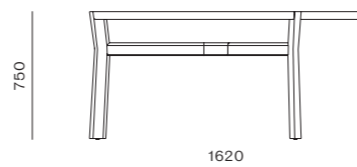

DIMENSIONS
W655 x D620 x H820mm
Seating height: 480mm

Marea Side Table Middle

CODE & MATERIALS
MR-T110-400
Solid wood frame, Wood veneer top

DIMENSIONS
W375 x D390 x H460mm

Marea Lounge Chair

CODE & MATERIALS
MR-S111
Solid wood frame, Stainless steel hairline aged gold, Upholstered seat shell

DIMENSIONS
W750 x D745 x H750mm
Seating height: 430mm

Marea Coffee Table

CODE & MATERIALS
MR-T210-980
Solid wood frame, Wood veneer top

DIMENSIONS
W980 x D995 x H360mm

Marea Ottoman

CODE & MATERIALS
MR-S510
Solid wood frame, Upholstered seat shell

DIMENSIONS
W590 x D420 x H440mm
Seating height: 440mm

Marea Dining Table

CODE & MATERIALS
MR-T410-1600
Solid wood frame, Stainless steel hairline aged gold, Wood veneer top

DIMENSIONS
W1600 x D1620 x H750mm