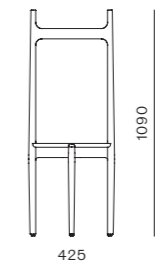

Taylor Valet

CODE & MATERIALS
TA-V110
Solid wood frame,
Wood veneer top

DIMENSIONS
W425 x D435 x H1090mm