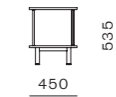

DIMENSIONS
W1815 x D450 x H1610mm

Seiton 2

CODE & MATERIALS
SE-SF120
Steel black powder coat
matt, Wood veneer shelves

DIMENSIONS
W1815 x D450 x H535mm

Seiton 3 - 1L/R

CODE & MATERIALS
SE-SF131-L
SE-SF131-R
Steel black powder coat
matt, Wood veneer shelves