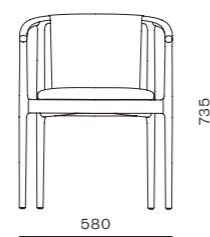

CODE & MATERIALS
CE-S211
Solid wood frame, Upholstery

DIMENSIONS
W580 x D535 x H735mm
Seating height: 455mm