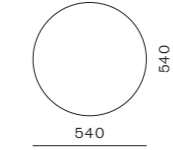

DIMENSIONS

W1800 x D1000 x H730mm
W2100 x D1100 x H730mm
W2600 x D1100 x H730mm

Rén Coffee Table

CODE & MATERIALS

RN-T210-540
Solid wood legs, Wood veneer top, Stainless steel hairline gold

DIMENSIONS

Φ540 x H550mm