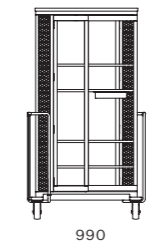

CODE & MATERIALS
COC-C100
Stainless steel hairline gold, Steel black powder coat sand brust, Solid walnut frame, Wood veneer panels, Tempered glass