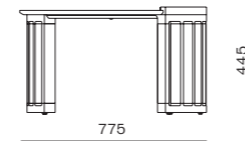

Eclipse Nesting Table Large

CODE & MATERIALS
WG-T210-L
Solid wood frame, Wood veneer panel, Stone top in gloss paint surface

DIMENSIONS
W760 x D775 x H445mm