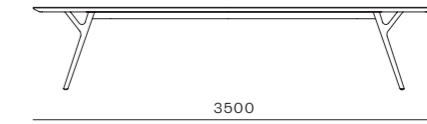

DIMENSIONS

W3500 x D1100 x H730mm