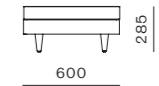

Atelier Center - Leg

CODE & MATERIALS
AT-S411
Solid wood and plywood
frame, Upholstery

DIMENSIONS
W1000 x D1280 x H780mm
Seating height: 425mm

Atelier Ottoman Half - Leg

CODE & MATERIALS
AT-S531
Solid wood and plywood
frame, Upholstery

DIMENSIONS
W1280 x D600 x H425mm
Seating height: 425mm

Atelier Corner - Leg

CODE & MATERIALS
AT-S421
Solid wood and plywood
frame, Upholstery

DIMENSIONS
W1280 x D1280 x H780mm
Seating height: 425mm

Atelier Center Tray - Skirt

CODE & MATERIALS
AT-T520
Solid wood and plywood
frame, Upholstery,
Wood veneer top

DIMENSIONS
W1280 x D600 x H285mm

Atelier Chaise Lounge L/R - Leg

CODE & MATERIALS
AT-S431-L
AT-S431-R
Solid wood and plywood
frame, Upholstery

DIMENSIONS
W1280 x D1780 x H780mm
Seating height: 425mm

Atelier Center Tray - Leg

CODE & MATERIALS
AT-T521
Solid wood and plywood
frame, Upholstery,
Wood veneer top

DIMENSIONS
W1280 x D600 x H285mm

Atelier Ottoman - Leg

CODE & MATERIALS
AT-S511
Solid wood and plywood
frame, Upholstery

DIMENSIONS
W1000 x D1000 x H425mm
Seating height: 425mm

Atelier Corner Tray - Skirt

CODE & MATERIALS
AT-T530
Solid wood and plywood
frame, Upholstery,
Wood veneer top

DIMENSIONS
W1280 x D1280 x H285mm