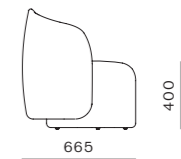

Taylor One - Seater

CODE & MATERIALS
TA-S410-L
Solid wood plywood frame,
Upholstery

DIMENSIONS
W935 x D665 x H705mm
Seating high:400mm