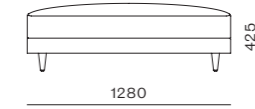

Atelier Ottoman Half - Leg

CODE & MATERIALS
AT-S531
Solid wood and plywood
frame, Upholstery

DIMENSIONS
W1280 x D600 x H425mm
Seating height: 425mm