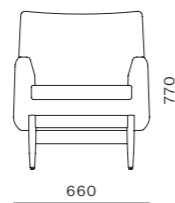

CODE & MATERIALS
RI-S121
Solid wood frame, Upholstery