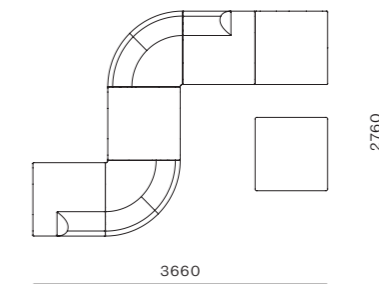

CODE & MATERIALS
Infinity Corner x 2, Infinity
Arm R x 2, Infinity Backless
x 2, Infinity Ottoman

DIMENSIONS
W3660 x D2760mm