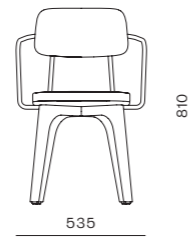

CODE & MATERIALS
UT-S211-WD
Solid wood legs, Plywood panel, Steel hairline aged gold, Upholstery