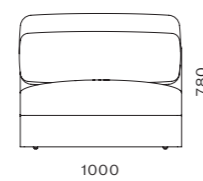

Atelier Corner - Skirt

CODE & MATERIALS
AT-S420
Solid wood and plywood frame, Upholstery

DIMENSIONS
W1280 x D1280 x H780mm
Seating height: 425mm

Atelier Chaise Lounge L/R - Skirt

CODE & MATERIALS
AT-S430-L
AT-S430-R
Solid wood and plywood frame, Upholstery

DIMENSIONS
W1280 x D1780 x H780mm
Seating height: 425mm

Atelier Ottoman - Skirt

CODE & MATERIALS
AT-S510
Solid wood and plywood frame, Upholstery

DIMENSIONS
W1000 x D1000 x H425mm
Seating height: 425mm

Atelier Center - Skirt

CODE & MATERIALS
AT-S410
Solid wood and plywood frame, Upholstery

DIMENSIONS
W1000 x D1280 x H780mm
Seating height: 425mm

Atelier Ottoman Half - Skirt

CODE & MATERIALS
AT-S530
Solid wood and plywood frame, Upholstery