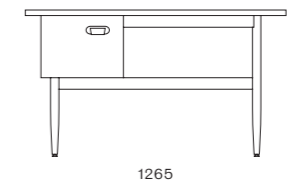

DIMENSIONS
W1265 x D726 x H 723mm

Risom Lounge Chair

CODE & MATERIALS
RI-S111
Solid wood frame, Upholstery

DIMENSIONS
W765 x D765 x H825mm
Seating height: 405mm

Risom Shelves

CODE & MATERIALS
RI-SF110
Solid wood legs, Wood
veneer panels