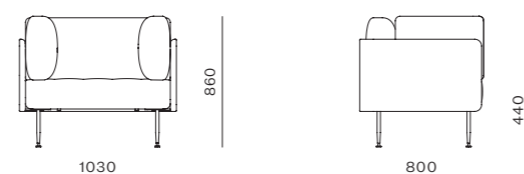

DIMENSIONS
 W1030 x D800 x H860mm
 Seating height: 440mm

Utility Shelf Extension

CODE & MATERIALS
 UT-S400-A1
 Solid wood and wood veneer top, Stainless steel hairline aged gold / steel black powder coat matt