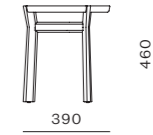

CODE & MATERIALS
MR-S210
Solid wood frame, Stainless
steel hairline aged gold,
Upholstered seat shell

DIMENSIONS
W600 x D620 x H820mm
Seating height: 480mm

Marea Dining Armchair

CODE & MATERIALS
MR-S211
Solid wood frame, Stainless steel hairline aged gold, Upholstered seat shell

DIMENSIONS
W655 x D620 x H820mm
Seating height: 480mm

Marea Side Table Middle

CODE & MATERIALS
MR-T110-400
Solid wood frame, Wood veneer top

DIMENSIONS
W375 x D390 x H460mm

Marea Lounge Chair

CODE & MATERIALS
MR-S111
Solid wood frame, Stainless steel hairline aged gold, Upholstered seat shell