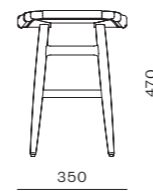

DIMENSIONS
W1185 x D350 x H470mm
Seating height: 450