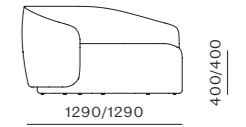

Taylor Sofa Right/Left

CODE & MATERIALS
TA-S420-R
TA-S420-L
Solid wood plywood frame,
Upholstery

DIMENSIONS
W2815 x D1290 x H700mm
Seating high:400mm