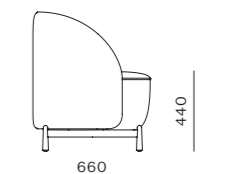

DIMENSIONS
W900 x D855 x H785mm
Seating height: 395mm

Arc Lounge Chair with Tablet

CODE & MATERIALS
AR-S112
Wood veneer base,
Steel black powder coat
matt leg, Upholstery

DIMENSIONS
W900 x D855 x H785mm
Seating height: 395mm

Arc High Back Lounge Chair

CODE & MATERIALS
AR-S121
Wood veneer base,
Steel black powder coat
matt leg, Upholstery

DIMENSIONS
W900 x D855 x H1160mm
Seating height: 395mm

Arc Club Chair

CODE & MATERIALS
AR-S110
Wood veneer base,
Steel black powder coat
matt leg, Upholstery

DIMENSIONS
W740 x D660 x H780mm
Seating height: 440mm

Arc Loveseat

CODE & MATERIALS
AR-S430
Wood veneer base,
Steel black powder coat
matt leg, Upholstery

DIMENSIONS
W1620 x D880 x H785mm
Seating height: 395mm

DIMENSIONS
W1980 x D880 x H785mm
Seating height: 395mm

Arc Loveseat Middle Small

CODE & MATERIALS
AR-S431-M
Wood veneer base,
Steel black powder coat
matt leg, Upholstery

DIMENSIONS
W1000 x D880 x H785mm
Seating height: 395mm