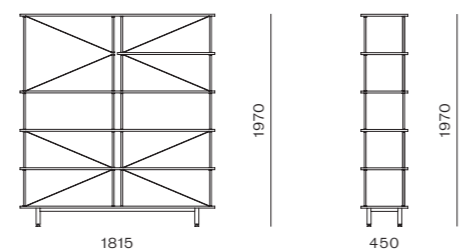

CODE & MATERIALS
SE-SF151-L
SE-SF151-R
Steel black powder coat
matt, Wood veneer shelves

DIMENSIONS
W1815 x D450 x H1970mm