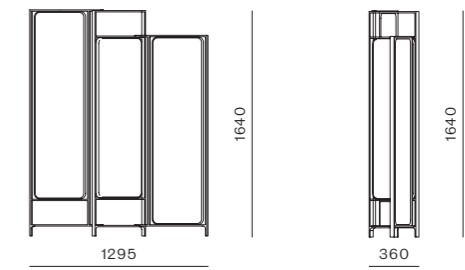

Blink Screen

CODE & MATERIALS
BL-SC110
Wood veneer panels, Mirror, Steel black powder coat sand brust

DIMENSIONS
W1295 x D360 x H1640mm