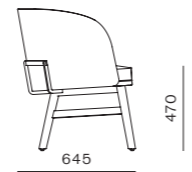

Mr.B Lounge Chair

CODE & MATERIALS
MB-S111
Stainless steel hairline gold,
Solid wood frame, Upholstery

DIMENSIONS
W680 x D680 x H740mm
Seating height: 390mm

Mr.B Two Seater Chair

CODE & MATERIALS
MB-S121
Stainless steel hairline gold,
Solid wood frame, Upholstery

DIMENSIONS
W1370 x D645 x H740mm
Seating height: 470mm

Mr.B Swivel Bar Chair

CODE & MATERIALS
MB-S310-750
Stainless steel hairline gold,
Solid wood frame, Upholstery

DIMENSIONS
W530 x D470 x H995mm
Seating height: 750mm