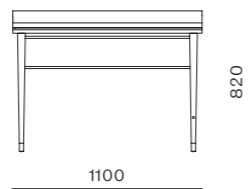

Laval Writing Desk

CODE & MATERIALS
LA-T721
Solid wood frame, Leather table surface, Wood veneer panels, Brass plated stainless steel

DIMENSIONS
W1100 x D630 x H820mm