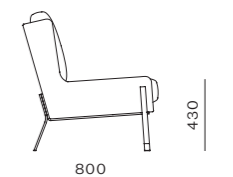

CODE & MATERIALS
BL-S610-610
Stainless steel hairline gold,
Steel black powder coat
sand brust, Upholstery

DIMENSIONS
W515 x D495 x H725mm
Seating height: 610mm

Blink Bar Stool SH750

CODE & MATERIALS
BL-S610-750
Stainless steel hairline gold,
Steel black powder coat
sand brust, Upholstery

DIMENSIONS
W515 x D510 x H865mm
Seating height: 750mm

Blink Dining Chair

CODE & MATERIALS
BL-S210
Stainless steel hairline gold,
Steel black powder coat
sand brust, Upholstery

DIMENSIONS
W545 x D515 x H690mm
Seating height: 480mm

Blink Lounge Chair

CODE & MATERIALS
BL-S410
Stainless steel hairline gold,
Steel black powder coat
sand brust, Upholstery

DIMENSIONS
W695 x D800 x H820mm
Seating height: 430mm

Blink Sofa Two Seater

CODE & MATERIALS
BL-S420
Stainless steel hairline gold,
Steel black powder coat
sand brust, Upholstery

DIMENSIONS
W1620 x D800 x H820mm
Seating height: 430mm

Blink Coffee Table - Stone Top

CODE & MATERIALS
BL-T210-1080-ST
Stone top in gloss paint
surface, Steel black
powder coat sand brust

DIMENSIONS
W1080 x D1080 x H380mm