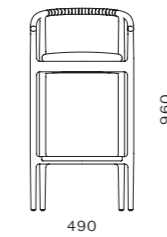

DIMENSIONS
W1120 x D455 x H2040mm

Cotton Club Lounge Chair (1988)

CODE & MATERIALS
CF-S111
Steel black powder coat matt, Upholstery

DIMENSIONS
W730 x D570 x H725mm
Seating height: 440mm

Charlie

by Yabu Pushelberg

Charlie Bar Stool

CODE & MATERIALS
CE-S311-750
Solid wood frame, Upholstery

DIMENSIONS
W490 x D450 x H960mm
Seating height: 750mm

Charlie Bench

CODE & MATERIALS
CE-S611
Solid wood frame, Upholstery

DIMENSIONS
W1385 x D450 x H605mm
Seating height: 450mm