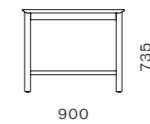

Aya Dining Table W1800

CODE & MATERIALS
AY-T410-1800
Solid wood frame, Wood veneer top, Blackened stainless steel

DIMENSIONS
W1800 x D900 x H735mm