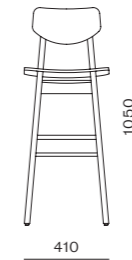

CODE & MATERIALS
RI-S310-UP
Solid wood frame, Upholstery,
Stainless steel hairline brass