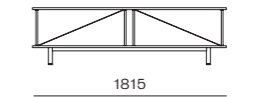

CODE & MATERIALS
SE-SF120
Steel black powder coat
matt, Wood veneer shelves