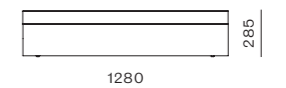

Atelier Corner Tray - Skirt

CODE & MATERIALS
AT-T530
Solid wood and plywood
frame, Upholstery,
Wood veneer top

DIMENSIONS
W1280 x D1280 x H285mm