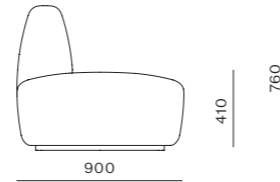

Infinity Arm L

CODE & MATERIALS
IF-S450-L
Solid wood and plywood
frame, Upholstery

DIMENSIONS
W900 x D900 x H760mm
Seating height: 410mm

Infinity Arm R

CODE & MATERIALS
IF-S450-R
Solid wood and plywood
frame, Upholstery

DIMENSIONS
W900 x D900 x H760mm
Seating height: 410mm

Infinity Ottoman

CODE & MATERIALS
IF-S510
Solid wood and plywood
frame, Upholstery

DIMENSIONS
W900 x D900 x H410mm
Seating height: 410mm

Infinity Option 1

CODE & MATERIALS
Infinity Straight,
Infinity Arm L/R

DIMENSIONS
W2700 x D900mm

Infinity Option 2

CODE & MATERIALS
Infinity Straight x 2,
Infinity Corner,
Infinity Arm R, Infinity Ottoman

DIMENSIONS
W2730 x D2760mm

Infinity Option 3

CODE & MATERIALS
Infinity Corner x 2, Infinity
Arm R x 2, Infinity Backless
x 2, Infinity Ottoman

DIMENSIONS
W3660 x D2760mm

Infinity Option 4

CODE & MATERIALS
Infinity Straight x 3

DIMENSIONS
W2700 x D900mm

Infinity Option 5

CODE & MATERIALS
Infinity Straight,
Infinity End L/R

DIMENSIONS
W2700 x D900mm