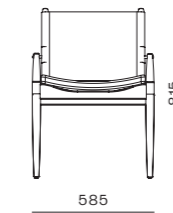

CODE & MATERIALS
JN-S210-LE
Solid wood frame,
Upholstery, Stainless
steel oil rubbed copper

DIMENSIONS
W585 x D555 x H815mm
Seating height: 470mm