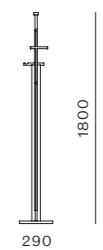

DIMENSIONS
W450 x D250 x H900mm

Inter Coat Hanger

CODE & MATERIALS
IT-V110
Solid wood frame, Stainless
steel oil rubbed copper, Steel
black powder coat matt

DIMENSIONS
W470 x D290 x H1800mm

James

by Yabu Pushelberg