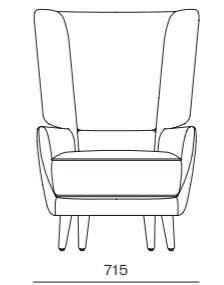

CODE & MATERIALS
WG-S110
Solid wood leg, Upholstery