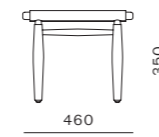

DIMENSIONS
W550 x D460 x H385mm
Seating height: 350mm