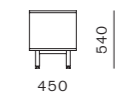

DIMENSIONS
W1815 x D450 x H1250mm

Seiton TV Cabinet

CODE & MATERIALS
SE-C120
Solid wood with wood
veneer panels, Steel black
powder coat matt

DIMENSIONS
W1815 x D450 x H540mm

Seiton Box Large

CODE & MATERIALS
SE-B120-L
Aluminium frame, Steel
black powder coat matt cap,
Cardboard with fabric cover