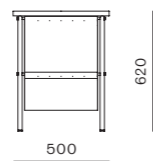

CODE & MATERIALS
VA-SF110
Wood veneer top, Steel
black powder coat sand
brust, Stainless steel
hairline gold, Leather