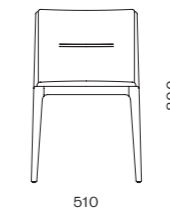

DIMENSIONS

W510 x D545 x H800mm
Seating height: 470mm

James Stool

CODE & MATERIALS

JA-S610
Steel black powder coat
sand brust legs with solid
walnut detail, Leather seat

DIMENSIONS

W545 x D445 x H465mm
Seating height: 465mm