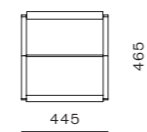

DIMENSIONS

W510 x D545 x H800mm
Seating height: 470mm

James Stool

CODE & MATERIALS

JA-S610
Steel black powder coat
sand brust legs with solid
walnut detail, Leather seat

DIMENSIONS

W545 x D445 x H465mm
Seating height: 465mm