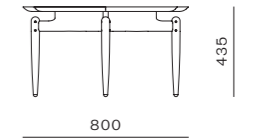

CODE & MATERIALS
SL-T210-800
Solid wood frame,
Wood veneer top

DIMENSIONS
Φ800 x H435mm