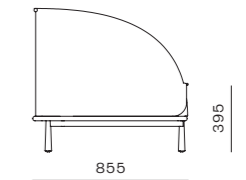

Arc High Back Lounge Chair with Tablet

CODE & MATERIALS
AR-S122
Wood veneer base,
Steel black powder coat
matt leg, Upholstery

DIMENSIONS
W900 x D855 x H1160mm
Seating height: 395mm

Arc Lounge Chair

CODE & MATERIALS
AR-S111
Wood veneer base,
Steel black powder coat
matt leg, Upholstery

DIMENSIONS
W900 x D855 x H785mm
Seating height: 395mm

Arc Lounge Chair with Tablet

CODE & MATERIALS
AR-S112
Wood veneer base,
Steel black powder coat
matt leg, Upholstery

DIMENSIONS
W900 x D855 x H785mm
Seating height: 395mm

DIMENSIONS
W740 x D660 x H780mm
Seating height: 440mm

Arc Loveseat

CODE & MATERIALS
AR-S430
Wood veneer base,
Steel black powder coat
matt leg, Upholstery

DIMENSIONS
W1620 x D880 x H785mm
Seating height: 395mm