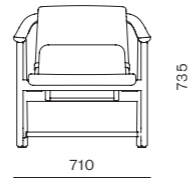

Mandarin Lounge Chair

CODE & MATERIALS
MA-S111
Solid wood frame,
Stainless steel hairline gold,
Upholstered seat shell

DIMENSIONS
W710 x D700 x H735mm
Seating height: 380mm