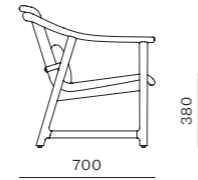

Mandarin Lounge Chair

CODE & MATERIALS
MA-S111
Solid wood frame,
Stainless steel hairline gold,
Upholstered seat shell

DIMENSIONS
W710 x D700 x H735mm
Seating height: 380mm