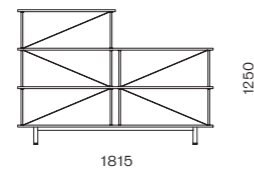

DIMENSIONS
W1815 x D450 x H1610mm

Seiton 2

CODE & MATERIALS
SE-SF120
Steel black powder coat
matt, Wood veneer shelves

DIMENSIONS
W1815 x D450 x H535mm

Seiton 3 - 1L/R

CODE & MATERIALS
SE-SF131-L
SE-SF131-R
Steel black powder coat
matt, Wood veneer shelves