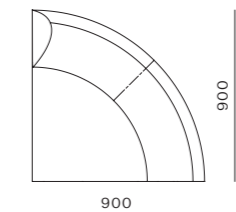

Infinity End L

CODE & MATERIALS
IF-S440-L
Solid wood and plywood frame, Upholstery

DIMENSIONS
W900 x D900 x H760mm
Seating height: 410mm