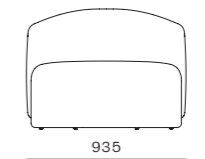

Taylor One - Seater

CODE & MATERIALS
TA-S410-L
Solid wood plywood frame,
Upholstery

DIMENSIONS
W935 x D665 x H705mm
Seating high:400mm