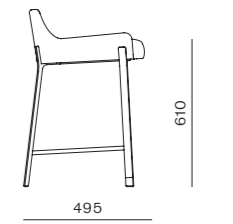

Aya Dining Armchair

CODE & MATERIALS
AY-S211
Solid wood frame, Upholstery

DIMENSIONS
W590 x D555 x H760mm
Seating height: 455mm

Aya Lounge Chair

CODE & MATERIALS
AY-S111
Solid wood frame, Upholstery

DIMENSIONS
W695 x D660 x H715mm
Seating height: 405mm

DIMENSIONS
W500 x D555 x H760mm
Seating height: 455mm

Aya Dining Table W2400

CODE & MATERIALS
AY-T410-2400
Solid wood frame, Wood veneer top, Blackened stainless steel

DIMENSIONS
W2400 x D900 x H735mm

Blink

Blink Vanity Stool SH470

CODE & MATERIALS
BL-S610-470
Stainless steel hairline gold,
Steel black powder coat
sand brust, Upholstery

DIMENSIONS
W515 x D490 x H590mm
Seating height: 470mm

Blink Counter Stool SH610

CODE & MATERIALS
BL-S610-610
Stainless steel hairline gold,
Steel black powder coat
sand brust, Upholstery

DIMENSIONS
W515 x D495 x H725mm
Seating height: 610mm

Blink Bar Stool SH750

CODE & MATERIALS
BL-S610-750
Stainless steel hairline gold,
Steel black powder coat
sand brust, Upholstery