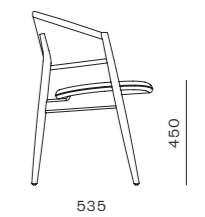

Ougi Dining Chair - Half Back

CODE & MATERIALS
OG-S210-H
Solid wood frame,
Upholstered seat & back

DIMENSIONS
W570 x D535 x H775mm
Seating height: 450mm