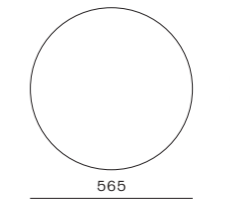

Taiko

by Studio Stefan Scholten

Inspired by Stellar Works' commitment to East-West harmony, the Taiko side tables draw from the iconic Taiko drums. Their rounded aesthetics and commanding presence influence the carefully crafted shapes, blending cultural elements for visually striking and functional design.

Available in three sophisticated terrazzo combinations - ice white, color gold, and carbon black - the Taiko side tables seamlessly combine form and function. The Taiko side tables stand as a testament to the successful fusion of innovation and functionality in contemporary furniture design.

Taiko Side Table C565

CODE & MATERIALS
TK-T120-565
Solid wood, Plywood, Steel
black powder coat matt

DIMENSIONS
Φ565 x H390 mm