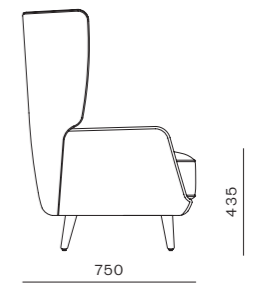

DIMENSIONS
W590 x D540 x H755mm
Seating height: 465mm

Teddy Lounge Chair

CODE & MATERIALS
WG-S110
Solid wood leg, Upholstery

DIMENSIONS
W715 x D750 x H1045mm
Seating height: 435mm

Hugo Counter Stool

CODE & MATERIALS
WG-S310-660
Solid wood frame, Upholstery,
Stainless steel hairline aged dark