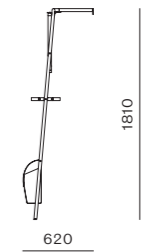

DIMENSIONS
 W1075 x D375 x H515mm
 Seating height: 450mm

Valet

CODE & MATERIALS
 VA-V110
 Steel black powder coat sand brust,
 Stainless steel hairline gold, Wood
 veneer shelves, Leather, Mirror

DIMENSIONS
 W590 x D620 x H1810mm