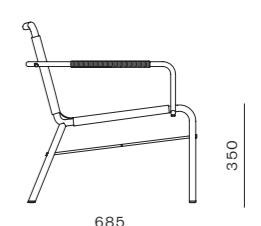

Valet Lounge Chair

CODE & MATERIALS
VA-S111
Steel black powder coat
sand burst, Stainless steel
hairline gold, Leather

DIMENSIONS
W740 x D685 x H715mm
Seating height: 350mm