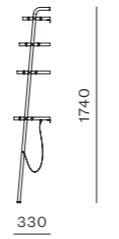

DIMENSIONS

W635 x D330 x H1740mm