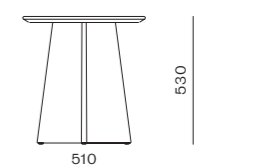

DIMENSIONS
W510 x D510 x H630mm