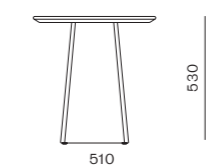

CODE & MATERIALS
WG-T130
Solid wood legs,
Wood veneer top