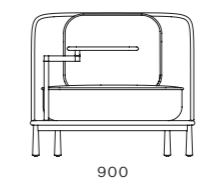

CODE & MATERIALS
AR-S112
Wood veneer base,
Steel black powder coat
matt leg, Upholstery