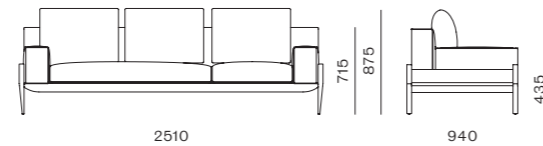

DIMENSIONS
W2510 x D940 x H715 (875) mm
Seating height: 435mm

Float Sofa Headrest Small

CODE & MATERIALS
FL-S400-A3
Steel dark grey powder coat
matt frame, Upholstery

DIMENSIONS
W475 x D200 x H665mm

Float Sofa L-Shape L/R