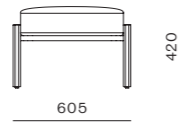

Alva Ottoman

CODE & MATERIALS
BR-S510
Solid wood frame, Upholstery

DIMENSIONS
W605 x D458 x H420mm
Seating height: 420mm