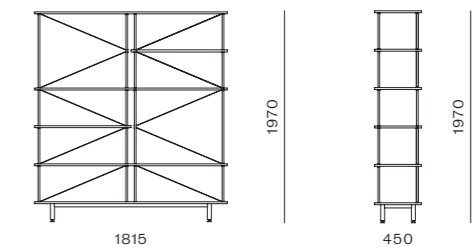

CODE & MATERIALS
SE-SF142-L
SE-SF142-R
Steel black powder coat
matt, Wood veneer shelves

DIMENSIONS
W1815 x D450 x H1970mm