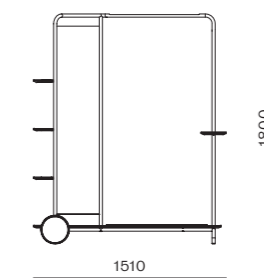

CODE & MATERIALS
HO-W110
Wood veneer base, Solid wood, Steel black powder coat matt frame, Mirror