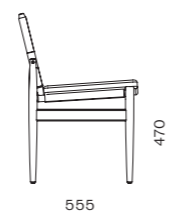

Journey Dining Chair - CV

CODE & MATERIALS
JN-S210-CV
Solid wood frame,
Upholstery, Stainless
steel oil rubbed copper

DIMENSIONS
W585 x D555 x H815mm
Seating height: 470mm