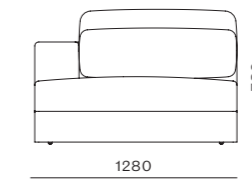

DIMENSIONS
W1620 x D880 x H1160mm
Seating height: 395mm

Arc Loveseat Right

CODE & MATERIALS
AR-S430-R
Wood veneer base,
Steel black powder coat
matt leg, Upholstery

DIMENSIONS
W1470 x D880 x H785mm
Seating height: 395mm

DIMENSIONS
W1470 x D880 x H1160mm
Seating height: 395mm

Arc High Back Loveseat Middle Large

CODE & MATERIALS
AR-S410-M
Wood veneer base,
Steel black powder coat
matt leg, Upholstery

DIMENSIONS
W1800 x D880 x H1160mm
Seating height: 395mm

Atelier Corner - Skirt

CODE & MATERIALS
AT-S420
Solid wood and plywood frame, Upholstery

DIMENSIONS
W1280 x D1280 x H780mm
Seating height: 425mm

Atelier Chaise Lounge L/R - Skirt

CODE & MATERIALS
AT-S430-L
AT-S430-R
Solid wood and plywood frame, Upholstery

DIMENSIONS
W1280 x D1780 x H780mm
Seating height: 425mm

Atelier Ottoman - Skirt

CODE & MATERIALS
AT-S510
Solid wood and plywood frame, Upholstery

DIMENSIONS
W1000 x D1000 x H425mm
Seating height: 425mm

Atelier Center - Skirt