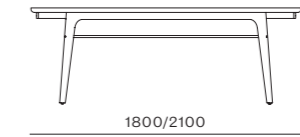

CODE & MATERIALS
UT-T410-1800
UT-T410-2100
Solid wood legs and drawers*, Steel hairline aged gold, Wood veneer top

*Only W2100 version has drawer.