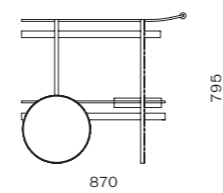

DIMENSIONS

W870 x D575 x H795mm