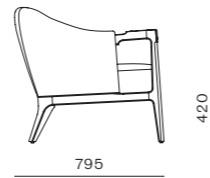

Boyd Chair

CODE & MATERIALS
BR-S220
Solid wood frame, Upholstery,
Stainless steel hairline gold

DIMENSIONS
W440 x D520 x H790mm
Seating height: 470mm

Boyd Bar Stool SH760

CODE & MATERIALS
BR-S310-760
Solid wood frame, Upholstery,
Stainless steel hairline gold

DIMENSIONS
W440 x D505 x H1030mm
Seating height: 760mm

Alva Club Chair

CODE & MATERIALS
BR-S111
Solid wood frame, Upholstery,
Stainless steel hairline gold

DIMENSIONS
W740 x D795 x H720mm
Seating height: 420mm

Boyd Square Dining Table S760 - Wood Top

CODE & MATERIALS
BR-T420-S760-WD
Wood veneer top, Stainless steel
hairline gold, Solid wood clad

DIMENSIONS
W760 x D760 x H750mm

Alva Sofa

CODE & MATERIALS
BR-S421
Solid wood frame, Upholstery,
Stainless steel hairline gold

DIMENSIONS
W1800 x D795 x H720mm
Seating height: 420mm

Boyd Dining Table R760 - Wood Top

CODE & MATERIALS
BR-T420-R760-WD
Wood veneer top, Stainless steel
hairline gold, Solid wood clad

DIMENSIONS
W760 x D760 x H750mm