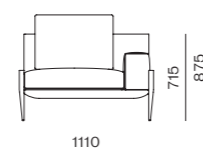

DIMENSIONS
W1840 x D940 x H715 (875) mm
Seating height: 435mm

Float Sofa 1 Seater - Armless

CODE & MATERIALS
FL-S411
Steel dark grey powder coat
matt frame, Upholstery

DIMENSIONS
W1110 x D940 x H715 (875) mm
Seating height: 435mm

Float Sofa 2 Seater - 1 Arm

CODE & MATERIALS
FL-S422
Steel dark grey powder coat
matt frame, Upholstery

DIMENSIONS
W1840 x D940 x H715 (875) mm
Seating height: 435mm

Float Sofa 1 Seater - 1 Arm

CODE & MATERIALS
FL-S412
Steel dark grey powder coat
matt frame, Upholstery

DIMENSIONS
W1110 x D940 x H715 (875) mm
Seating height: 435mm

Float Sofa 2 Seater - 2 Arm

CODE & MATERIALS
FL-S423
Steel dark grey powder coat
matt frame, Upholstery

DIMENSIONS
W1840 x D940 x H715 (875) mm
Seating height: 435mm