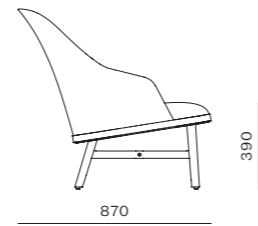

Bruno Lounge Chair

CODE & MATERIALS

BN-S111
Solid wood frame, ABS seat and back, Upholstery

DIMENSIONS

W810 x D685 x H730mm
Seating height: 405mm

Bund Dining Chair

CODE & MATERIALS

BU-S210
Stainless steel hairline aged gold, Solid wood frame, Upholstered moulded foam frame, Upholstered seat

DIMENSIONS

W500 x D590 x H810mm
Seating height: 450mm

Bund Lounge Chair

CODE & MATERIALS
 BU-S111
 Stainless steel hairline aged gold, Solid wood frame, Upholstered moulded foam frame, Upholstered seat

DIMENSIONS
 W630 x D870 x H815mm
 Seating height: 390mm

Bund Bar Chair SH610/SH750

CODE & MATERIALS
 BU-S310-610
 BU-S310-750
 Stainless steel hairline aged gold, Solid wood frame, Upholstered moulded foam frame, Upholstered seat

DIMENSIONS
 W425 x D465 x H825mm
 W450 x D470 x H965mm
 Seating height: 610/750mm