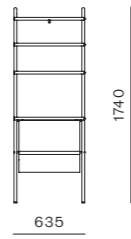

DIMENSIONS

W635 x D330 x H1740mm