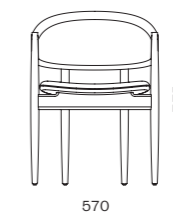

Ougi Dining Chair - Half Back

CODE & MATERIALS
OG-S210-H
Solid wood frame,
Upholstered seat & back

DIMENSIONS
W570 x D535 x H775mm
Seating height: 450mm