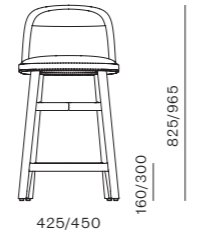

Bruno Lounge Chair

CODE & MATERIALS

BN-S111
Solid wood frame, ABS seat and back, Upholstery

DIMENSIONS

W810 x D685 x H730mm
Seating height: 405mm

Bund Dining Chair

CODE & MATERIALS

BU-S210
Stainless steel hairline aged gold, Solid wood frame, Upholstered moulded foam frame, Upholstered seat

DIMENSIONS

W500 x D590 x H810mm
Seating height: 450mm

Bund Lounge Chair

CODE & MATERIALS
 BU-S111
 Stainless steel hairline aged gold, Solid wood frame, Upholstered moulded foam frame, Upholstered seat

DIMENSIONS
 W630 x D870 x H815mm
 Seating height: 390mm

Bund Bar Chair SH610/SH750

CODE & MATERIALS
 BU-S310-610
 BU-S310-750
 Stainless steel hairline aged gold, Solid wood frame, Upholstered moulded foam frame, Upholstered seat

DIMENSIONS
 W425 x D465 x H825mm
 W450 x D470 x H965mm
 Seating height: 610/750mm