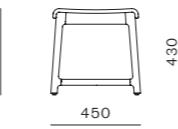

Mandarin Bench

CODE & MATERIALS
MA-S610
Solid wood frame,
Stainless steel hairline gold,
Upholstered seat shell

DIMENSIONS
W1400 x D450 x H435mm
Seating height: 430mm