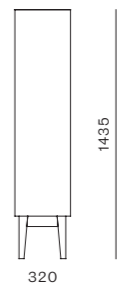

DIMENSIONS
W915 x D320 x H1435mm