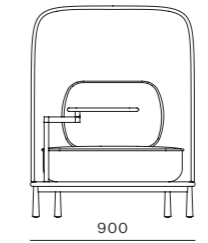

CODE & MATERIALS
AR-S122
Wood veneer base,
Steel black powder coat
matt leg, Upholstery