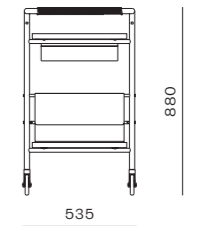

DIMENSIONS
W945 x D535 x H880mm