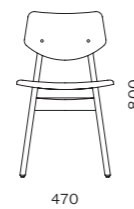

CODE & MATERIALS
RI-S220-WD
Solid wood frame,
Upholstery, Stainless
steel hairline brass

DIMENSIONS
W470 x D540 x H800mm
Seating height: 455mm