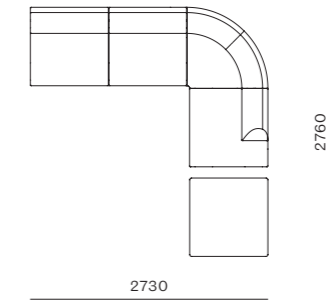

DIMENSIONS
W900 x D900 x H760mm
Seating height: 410mm

Infinity Ottoman

CODE & MATERIALS
IF-S510
Solid wood and plywood
frame, Upholstery

DIMENSIONS
W900 x D900 x H410mm
Seating height: 410mm

Infinity Option 1

CODE & MATERIALS
Infinity Straight,
Infinity Arm L/R

DIMENSIONS
W2700 x D900mm

Infinity Option 2

CODE & MATERIALS
Infinity Straight x 2,
Infinity Corner,
Infinity Arm R, Infinity Ottoman

DIMENSIONS
W2730 x D2760mm