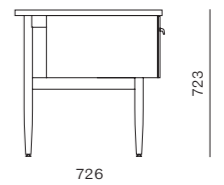

DIMENSIONS
W1265 x D726 x H 723mm

Risom Lounge Chair

CODE & MATERIALS
RI-S111
Solid wood frame, Upholstery

DIMENSIONS
W765 x D765 x H825mm
Seating height: 405mm

Risom Shelves

CODE & MATERIALS
RI-SF110
Solid wood legs, Wood
veneer panels