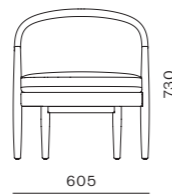

Ougi Club Chair

CODE & MATERIALS
OG-S110
Solid wood frame,
Upholstered seat & back

DIMENSIONS
W605 x D605 x H730mm
Seating height: 410mm