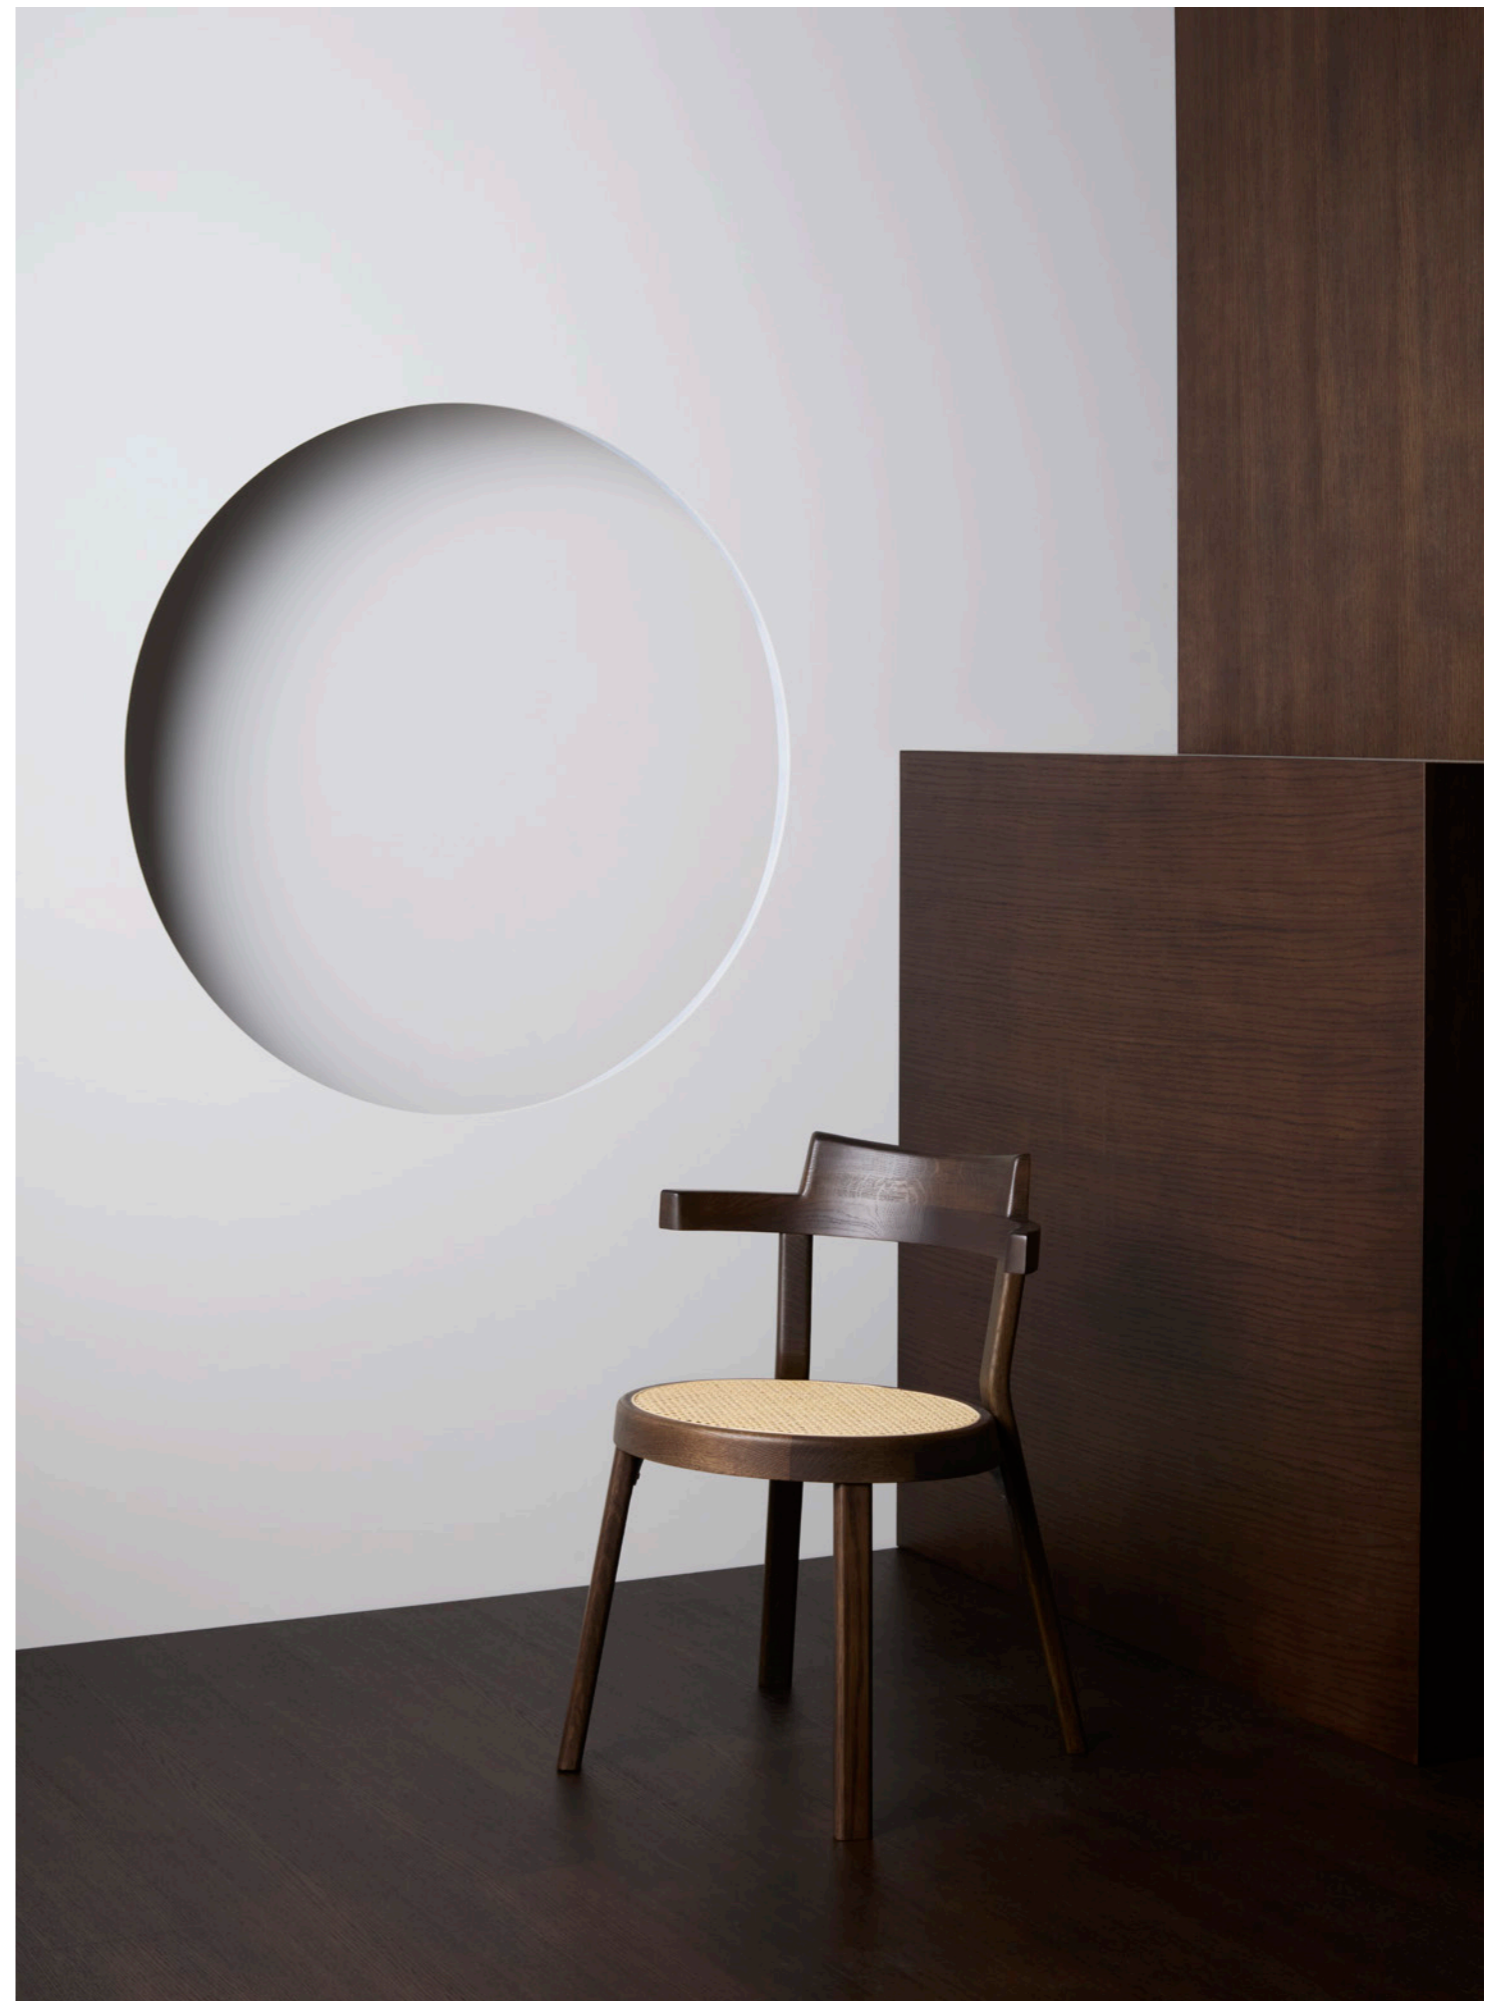

COLLECTIONS

Charlie Dining Chair – Yabu Pushelberg

Arden Dining Table – Layan

Marea Lounge Chair & Ottoman – Alessandro Munge

Timothy Upholstery Dining Chair – Yabu Pushelberg

Taylor One-Seater Small – Yabu Pushelberg