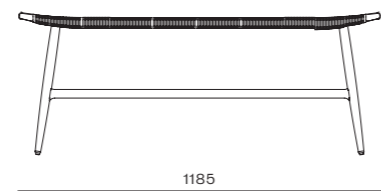

CODE & MATERIALS
FE-S620-PC
Solid wood frame, Paper cord seat