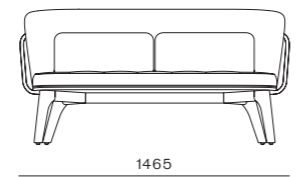

CODE & MATERIALS
UT-S121-F
Solid wood legs, Veneer plywood panel, Steel hairline aged gold, Upholstery