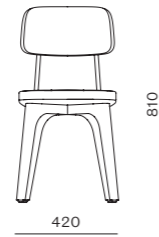

DIMENSIONS
W535 x D525 x H860mm
Seating height: 465mm

Utility Chair V

CODE & MATERIALS
UT-S210-WD
Solid wood legs, Plywood panel, Steel hairline aged gold, Upholstery

DIMENSIONS
W420 x D510 x H810mm
Seating height: 465mm