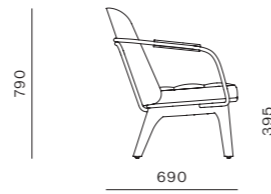

DIMENSIONS
W1530 x D690 x H790mm
Seating height: 395mm