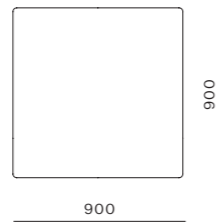

DIMENSIONS
W900 x D900 x H760mm
Seating height: 410mm

Infinity Ottoman

CODE & MATERIALS
IF-S510
Solid wood and plywood
frame, Upholstery

DIMENSIONS
W900 x D900 x H410mm
Seating height: 410mm

Infinity Option 1