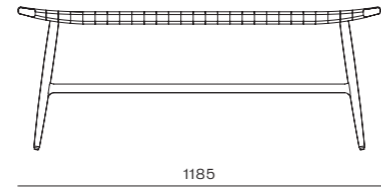

CODE & MATERIALS
FE-S620-LS
Solid wood frame,
Leather stripe seat