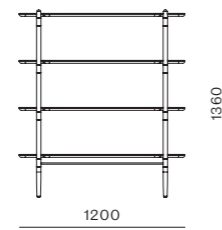

DIMENSIONS
Φ1250 x H720mm

Slow Shelf 5

CODE & MATERIALS
SL-SF110-5
Solid wood frame, Wood veneer shelves,
Stainless steel oil rubbed copper

DIMENSIONS
W1200 x D375 x H1700mm

Slow Shelf 4

CODE & MATERIALS
SL-SF110-4
Solid wood frame, Wood veneer shelves, Stainless steel oil rubbed copper