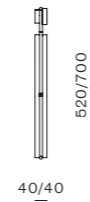

Utility Round Mirror Small/Large

CODE & MATERIALS
UT-M110-S
UT-M110-L
Solid wood frame, Steel
hairline aged gold, Mirror

DIMENSIONS
W430 x D40 x H520mm
W610 x D40 x H700mm