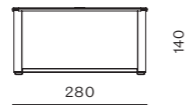

DIMENSIONS
W280 x D345 x H205mm ●●●

COLOR

Seiton Box Small

CODE & MATERIALS
SE-B120-S
Aluminium frame, Steel
black powder coat matt cap,
Cardboard with fabric cover

DIMENSIONS
W280 x D345 x H140mm ●●●

COLOR