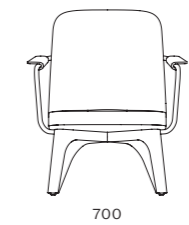

CODE & MATERIALS
UT-S111
Solid wood legs, Plywood panel, Steel hairline aged gold, Upholstery