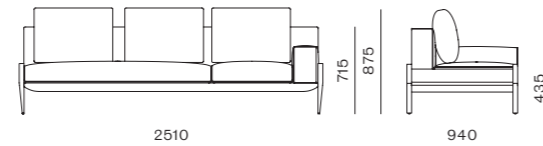

Float Sofa 3 Seater - 1 Arm

CODE & MATERIALS
FL-S432
Steel dark grey powder coat
matt frame, Upholstery

DIMENSIONS
W2510 x D940 x H715 (875) mm
Seating height: 435mm