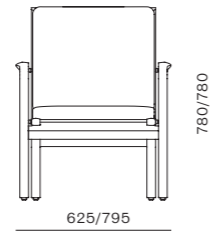

Rén Lounge Chair Small/Large

CODE & MATERIALS

RN-S111-S
RN-S111-L
Solid wood legs, Stainless steel hairline gold, Wood veneer frame, Upholstered cushion, Down filling

DIMENSIONS

W625 x D600 x H780mm
W795 x D710 x H780mm
Seating height: 380/385mm