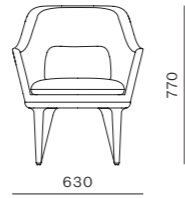

Lunar Highback Lounge Chair

CODE & MATERIALS
LN-S121
Solid wood legs, Upholstered moulded foam frame, Upholstered cushion

DIMENSIONS
W875 x D875 x H1260mm
Seating height: 430mm

Lunar Lounge Chair Small

CODE & MATERIALS
LN-S121-S
Solid wood legs, Upholstered
moulded foam frame,
Upholstered cushion

DIMENSIONS
W630 x D570 x H770mm
Seating height: 400mm

Lunar Lounge Chair Large

CODE & MATERIALS
LN-S111-L
Solid wood legs, Upholstered
moulded foam frame,
Upholstered cushion

DIMENSIONS
W850 x D710 x H800mm
Seating height: 420mm