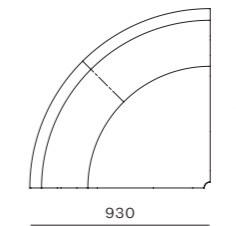

Infinity

by Space Copenhagen

The modular sofa collection Infinity is about the purity of the shape and the softness of the curves. This sofa collection was designed to have a minimum of edges and almost invisible detailing and stitching - to underline its elegant, sculptural values and to secure ultimate comfort for the body. A sofa is often a dominant, defining object in a space. The design intention of the Infinity sofa is to radiate a calm, yet strong appearance.

Through the choices of fabrics or leather, it can be personalised for different moods and environments - classically elegant while being lush and casual. The name Infinity also refers to the endless possibilities of combinations and variations of the continuous curves.

Infinity Corner

CODE & MATERIALS
IF-S420
Solid wood and plywood frame, Upholstery

DIMENSIONS
W930 x D930 x H760mm
Seating height: 410mm