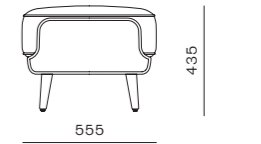

DIMENSIONS
W455 x D535 x H955mm
Seating height: 660mm

Teddy Fold Ottoman

CODE & MATERIALS
WG-S510
Solid wood leg, Upholstery

DIMENSIONS
W660 x D555 x H435mm
Seating height: 435mm

Hugo Bar Stool

CODE & MATERIALS
WG-S310-750
Solid wood frame, Upholstery,
Stainless steel hairline aged dark