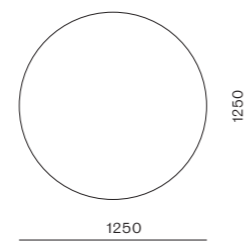

DIMENSIONS
Φ1250 x H720mm

Slow Shelf 5

CODE & MATERIALS
SL-SF110-5
Solid wood frame, Wood veneer shelves,
Stainless steel oil rubbed copper

DIMENSIONS
W1200 x D375 x H1700mm

Slow Shelf 4

CODE & MATERIALS
SL-SF110-4
Solid wood frame, Wood veneer shelves, Stainless steel oil rubbed copper