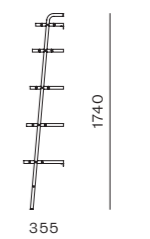

DIMENSIONS
W635 x D355 x H1740mm