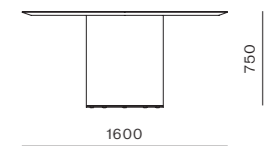

CODE & MATERIALS
CR-T410-1600
Stainless steel hairline brass,
Wood veneer top and base,
Stainless steel brass ring

DIMENSIONS
Φ1600 x H750mm