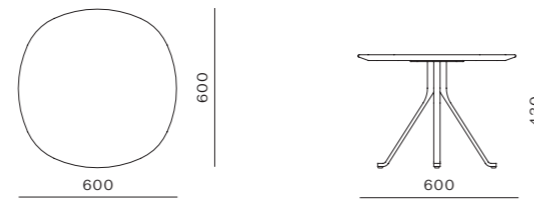

DIMENSIONS
W515 x D510 x H865mm
Seating height: 750mm

Blink Dining Chair

CODE & MATERIALS
BL-S210
Stainless steel hairline gold,
Steel black powder coat
sand brust, Upholstery

DIMENSIONS
W545 x D515 x H690mm
Seating height: 480mm

Blink Lounge Chair

CODE & MATERIALS
BL-S410
Stainless steel hairline gold,
Steel black powder coat
sand brust, Upholstery

DIMENSIONS
W695 x D800 x H820mm
Seating height: 430mm

Blink Sofa Two Seater

CODE & MATERIALS
BL-S420
Stainless steel hairline gold,
Steel black powder coat
sand brust, Upholstery

DIMENSIONS
W1620 x D800 x H820mm
Seating height: 430mm

Blink Coffee Table - Stone Top

CODE & MATERIALS
BL-T210-1080-ST
Stone top in gloss paint
surface, Steel black
powder coat sand brust

DIMENSIONS
W1080 x D1080 x H380mm

Blink Side Table - Wood Top

CODE & MATERIALS
BL-T110-600-WD
Wood veneer top, Steel black
powder coat sand brust

DIMENSIONS
W600 x D600 x H430mm

Blink Café Table - Wood Top

CODE & MATERIALS
BL-T310-750-WD
Wood veneer top, Steel black
powder coat sand brust