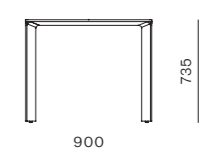

Taylor Dining Table

CODE & MATERIALS
TA-T410
Solid wood legs, Wood
veneer top, Stainless
steel hairline black, Steel
black powder coat matt

DIMENSIONS
W2000 x D900 x H735mm