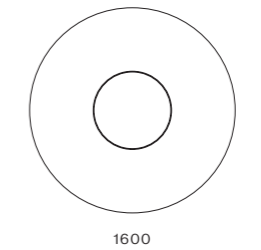

CODE & MATERIALS
CR-T410-1600-ST
Stainless steel hairline brass, Wood
vener base, Stainless steel brass
ring, Stone top in gloss paint surface

DIMENSIONS
Φ1600 x H750mm