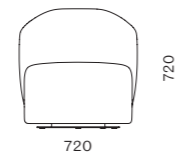

Taylor One - Seater Swivel Small

CODE & MATERIALS
TA-S411-S
Solid wood plywood frame,
Upholstery, Steel automatic
reset 180° turntable

DIMENSIONS
W720 x D665 x H720mm
Seating high:400mm