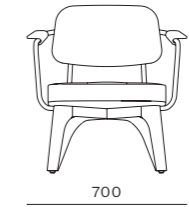

CODE & MATERIALS
UT-S111-H
Solid wood legs, Veneer plywood panel, Steel hairline aged gold, Upholstery