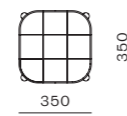

CODE & MATERIALS
UT-S610-460
Solid wood legs, Plywood panel, Upholstery