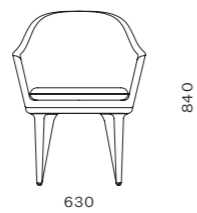

DIMENSIONS
W630 x D570 x H770mm
Seating height: 400mm

Lunar Lounge Chair Large

CODE & MATERIALS
LN-S111-L
Solid wood legs, Upholstered
moulded foam frame,
Upholstered cushion

DIMENSIONS
W850 x D710 x H800mm
Seating height: 420mm

Lunar Dining Chair Small

CODE & MATERIALS
LN-S221-S
Solid wood legs, Upholstered
moulded foam frame,
Upholstered cushion

DIMENSIONS
W600 x D510 x H780mm
Seating height: 470mm

Lunar Dining Chair Large

CODE & MATERIALS
LN-S221-L
Solid wood legs, Upholstered
moulded foam frame,
Upholstered cushion

DIMENSIONS
W630 x D570 x H840mm
Seating height: 470mm

Lunar Bar Chair SH750

CODE & MATERIALS
LN-S311-750
Solid wood legs, Upholstered
moulded foam frame, Upholstered
cushion, Brass plated stainless steel

DIMENSIONS
W600 x D510 x H1060mm
Seating height: 750mm

Lunar Side Table 2.0

CODE & MATERIALS
LN-T110-500-02
Solid wood legs,
Wood veneer top

DIMENSIONS
Φ500 x H400mm

Lunar Coffee Table W1200 2.0

CODE & MATERIALS
LN-T210-1200-02
Solid wood legs,
Wood veneer top