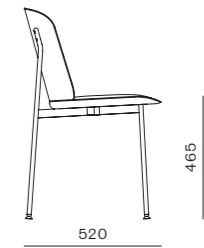

CODE & MATERIALS
CR-S220
Steel black powder coat matt,
Upholstered seat and back

DIMENSIONS
W465 x D520 x H795mm
Seating height: 465mm