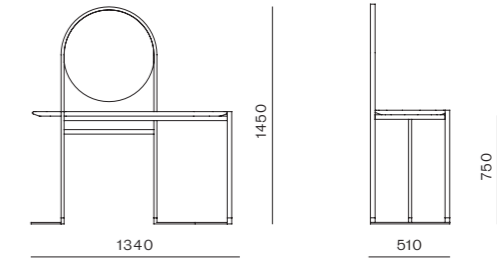

Blink Vanity

CODE & MATERIALS
BL-T720
Wood veneer top, Stainless steel hairline gold, Steel black powder coat sand brust, Mirror

DIMENSIONS
W1340 x D510 x H1450mm