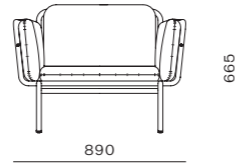

CODE & MATERIALS
VA-S411
Steel black powder coat sand
brust frame, Stainless steel
hairline gold, Upholstered
cushions, Leather belts