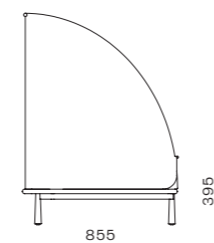

DIMENSIONS
W900 x D855 x H1160mm
Seating height: 395mm