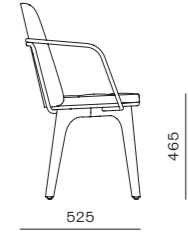

DIMENSIONS
W535 x D525 x H860mm
Seating height: 465mm

Utility Chair V

CODE & MATERIALS
UT-S210-WD
Solid wood legs, Plywood panel, Steel hairline aged gold, Upholstery

DIMENSIONS
W420 x D510 x H810mm
Seating height: 465mm