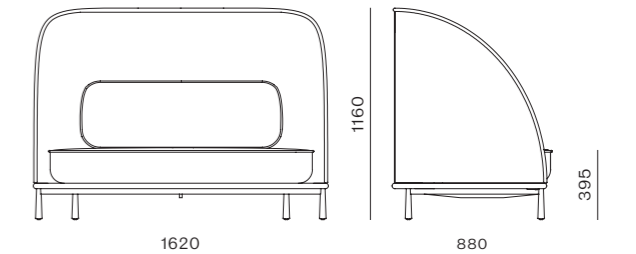

DIMENSIONS
W1980 x D880 x H785mm
Seating height: 395mm

Arc Loveseat Middle Small

CODE & MATERIALS
AR-S431-M
Wood veneer base,
Steel black powder coat
matt leg, Upholstery

DIMENSIONS
W1000 x D880 x H785mm
Seating height: 395mm

Arc Loveseat Left

CODE & MATERIALS
AR-S430-L
Wood veneer base,
Steel black powder coat
matt leg, Upholstery

DIMENSIONS
W1470 x D880 x H785mm
Seating height: 395mm

Arc High Back Loveseat

CODE & MATERIALS
AR-S410
Wood veneer base,
Steel black powder coat
matt leg, Upholstery

DIMENSIONS
W1620 x D880 x H1160mm
Seating height: 395mm

Arc Loveseat Right

CODE & MATERIALS
AR-S430-R
Wood veneer base,
Steel black powder coat
matt leg, Upholstery

DIMENSIONS
W1470 x D880 x H785mm
Seating height: 395mm

Arc High Back Loveseat Left

CODE & MATERIALS
AR-S410-L
Wood veneer base,
Steel black powder coat
matt leg, Upholstery

DIMENSIONS
W1470 x D880 x H1160mm
Seating height: 395mm

Arc High Back Loveseat Right

CODE & MATERIALS
AR-S410-R
Wood veneer base,
Steel black powder coat
matt leg, Upholstery