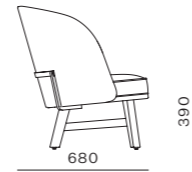

Mr.B Lounge Chair

CODE & MATERIALS
MB-S111
Stainless steel hairline gold,
Solid wood frame, Upholstery

DIMENSIONS
W680 x D680 x H740mm
Seating height: 390mm