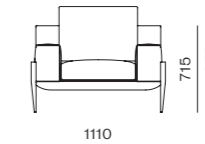

The Float collection comes in four versions: a one, two and three-seater sofa, as well as an L-shaped option. The collection is modular and the individual components are designed to be combined in a multitude of comfortable configurations. The Float Sofa system can be further customised with a range of accessories, including a backseat, headrest and a series of pillows that can be arranged in different layouts to give the sofa a different look and function. Float is also available with optional built-in wooden sides tables, which come in in two sizes, an ancestral element that De Lucchi sees as inextricably linked to the idea of the home and of handmade construction.

Float Sofa 1 Seater - 2 Arm

CODE & MATERIALS
FL-S413
Steel dark grey powder coat
matt frame, Upholstery

DIMENSIONS
W1110 x D940 x H715 (875) mm
Seating height: 435mm