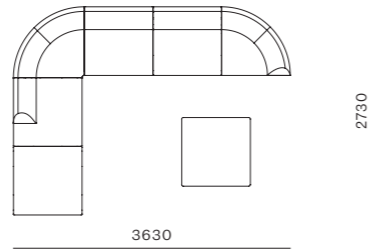

Inter by Neri&Hu

The Inter collection harness the inherent beauty of simple materials, blending them into pieces that seamlessly balance sculpture and furniture, art, and function. The interplay of vertical and horizontal elements defines each component's function, with deliberate dualistic contrasts—wood versus metal, tube versus plank. This not only enriches visual appeal but also enhances the collection's versatility for a wide range of spaces.

Two distinct pieces within the collection echo this design spirit: one stands tall as an open coat hanger, while the other, with a lower profile, serves as a console.

Inter Console

CODE & MATERIALS
IT-T310
Solid wood frame, Stainless
steel oil rubbed copper, Steel
black powder coat matt

DIMENSIONS
W450 x D250 x H900mm

Inter Coat Hanger

CODE & MATERIALS
IT-V110
Solid wood frame, Stainless
steel oil rubbed copper, Steel
black powder coat matt

DIMENSIONS
W470 x D290 x H1800mm