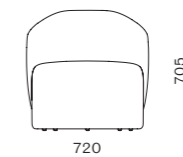

Taylor One - Seater Small

CODE & MATERIALS
TA-S410-S
Solid wood plywood frame,
Upholstery

DIMENSIONS
W720 x D665 x H705mm
Seating high:400mm