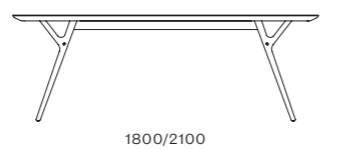

DIMENSIONS

W1800 x D1000 x H730mm
W2100 x D1100 x H730mm