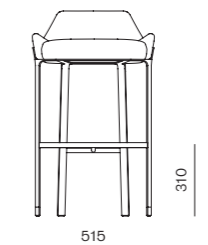

DIMENSIONS
W1280 x D1780 x H780mm
Seating height: 425mm

Atelier Ottoman - Skirt

CODE & MATERIALS
AT-S510
Solid wood and plywood frame, Upholstery

DIMENSIONS
W1000 x D1000 x H425mm
Seating height: 425mm

Atelier Center - Skirt

DIMENSIONS
W500 x D555 x H760mm
Seating height: 455mm

Aya Dining Table W2400

CODE & MATERIALS
AY-T410-2400
Solid wood frame, Wood veneer top, Blackened stainless steel

DIMENSIONS
W2400 x D900 x H735mm

Blink

CODE & MATERIALS
BL-S610-610
Stainless steel hairline gold,
Steel black powder coat
sand brust, Upholstery

DIMENSIONS
W515 x D495 x H725mm
Seating height: 610mm

Blink Bar Stool SH750

CODE & MATERIALS
BL-S610-750
Stainless steel hairline gold,
Steel black powder coat
sand brust, Upholstery

DIMENSIONS
W515 x D510 x H865mm
Seating height: 750mm

Blink Dining Chair

CODE & MATERIALS
BL-S210
Stainless steel hairline gold,
Steel black powder coat
sand brust, Upholstery

DIMENSIONS
W545 x D515 x H690mm
Seating height: 480mm