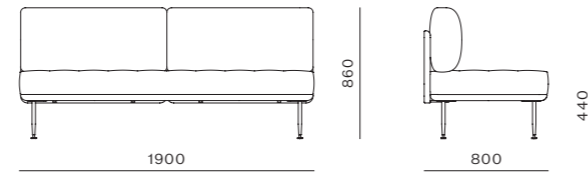

Utility Sofa 1 Side L

CODE & MATERIALS
UT-S410
Wood veneer base, Stainless steel hairline aged gold / steel black powder coat matt, Upholstery

DIMENSIONS
W1900 x D800 x H860mm
Seating height: 440mm