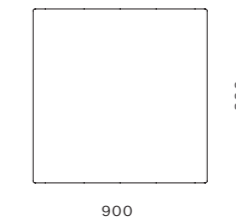

Infinity Backless

CODE & MATERIALS
IF-S430
Solid wood and plywood frame, Upholstery

DIMENSIONS
W900 x D900 x H410mm
Seating height: 410mm