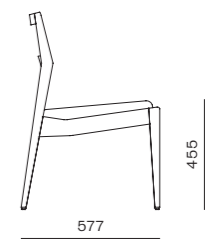

DIMENSIONS
W587 x D577 x H823mm
Seating height: 455mm

Risom C141 Chair (1955)

CODE & MATERIALS
RI-S210-CA
Solid wood frame,
Upholstery and cane

DIMENSIONS
W587 x D577 x H823mm
Seating height: 455mm

Risom C275 Chair