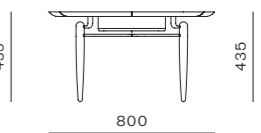

CODE & MATERIALS
SL-T220
Solid wood frame,
Wood veneer top

DIMENSIONS
W1400 x D800 x H435mm