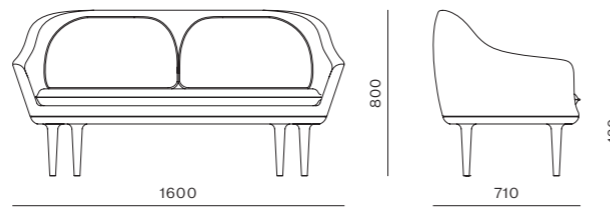

DIMENSIONS
 W1600 x D900 x H740mm
 W1800 x D1000 x H740mm
 W2100 x D1100 x H740mm

Lunar Sofa

CODE & MATERIALS
 LN-S411
 Solid wood legs, Upholstered
 moulded foam frame,
 Upholstered cushion

DIMENSIONS
 W1600 x D710 x H800mm
 Seating height: 420mm