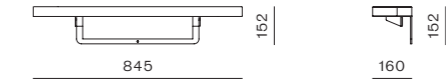

Float Sofa Side Table Small

CODE & MATERIALS
FL-S400-A1
Steel dark grey powder coat
matt frame, Wood veneer top

DIMENSIONS
W845 x D160 x H152mm