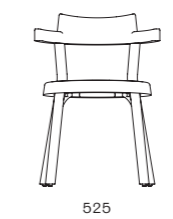

Pagoda Assembled Chair Cane - Wood Leg

CODE & MATERIALS
PA-S240-WD
Solid wood frame, Cane,
Stainless steel polished

DIMENSIONS
W525 x D510 x H725mm
Seating height: 445mm