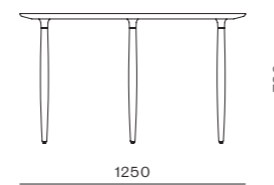

DIMENSIONS
Φ1250 x H720mm

Slow Shelf 5

CODE & MATERIALS
SL-SF110-5
Solid wood frame, Wood veneer shelves,
Stainless steel oil rubbed copper

DIMENSIONS
W1200 x D375 x H1700mm

Slow Shelf 4

CODE & MATERIALS
SL-SF110-4
Solid wood frame, Wood veneer shelves, Stainless steel oil rubbed copper