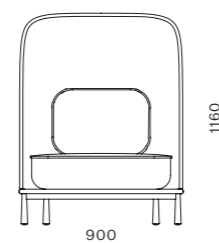

Arc High Back Lounge Chair with Tablet

CODE & MATERIALS
AR-S122
Wood veneer base,
Steel black powder coat
matt leg, Upholstery

DIMENSIONS
W900 x D855 x H1160mm
Seating height: 395mm

Arc Lounge Chair

CODE & MATERIALS
AR-S111
Wood veneer base,
Steel black powder coat
matt leg, Upholstery

DIMENSIONS
W900 x D855 x H785mm
Seating height: 395mm

Arc Lounge Chair with Tablet

CODE & MATERIALS
AR-S112
Wood veneer base,
Steel black powder coat
matt leg, Upholstery

DIMENSIONS
W900 x D855 x H785mm
Seating height: 395mm

Arc High Back Lounge Chair

CODE & MATERIALS
AR-S121
Wood veneer base,
Steel black powder coat
matt leg, Upholstery

DIMENSIONS
W900 x D855 x H1160mm
Seating height: 395mm

Arc Club Chair

CODE & MATERIALS
AR-S110
Wood veneer base,
Steel black powder coat
matt leg, Upholstery

DIMENSIONS
W740 x D660 x H780mm
Seating height: 440mm

Arc Loveseat

CODE & MATERIALS
AR-S430
Wood veneer base,
Steel black powder coat
matt leg, Upholstery

DIMENSIONS
W1620 x D880 x H785mm
Seating height: 395mm