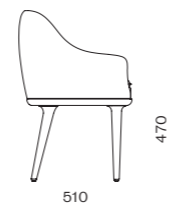

DIMENSIONS
W600 x D510 x H780mm
Seating height: 470mm