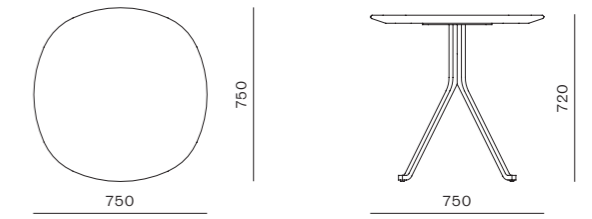

DIMENSIONS
W515 x D510 x H865mm
Seating height: 750mm

Blink Dining Chair

CODE & MATERIALS
BL-S210
Stainless steel hairline gold,
Steel black powder coat
sand brust, Upholstery

DIMENSIONS
W545 x D515 x H690mm
Seating height: 480mm

DIMENSIONS
W1620 x D800 x H820mm
Seating height: 430mm

Blink Coffee Table - Stone Top

CODE & MATERIALS
BL-T210-1080-ST
Stone top in gloss paint
surface, Steel black
powder coat sand brust

DIMENSIONS
W1080 x D1080 x H380mm

Blink Side Table - Wood Top

CODE & MATERIALS
BL-T110-600-WD
Wood veneer top, Steel black
powder coat sand brust

DIMENSIONS
W600 x D600 x H430mm

Blink Café Table - Wood Top

CODE & MATERIALS
BL-T310-750-WD
Wood veneer top, Steel black
powder coat sand brust

DIMENSIONS
W750 x D750 x H720mm

Blink Side Table - Stone Top

CODE & MATERIALS
BL-T110-600-ST
Stone top in gloss paint
surface, Steel black
powder coat sand brust

DIMENSIONS
W600 x D600 x H430mm

Blink Café Table - Stone Top