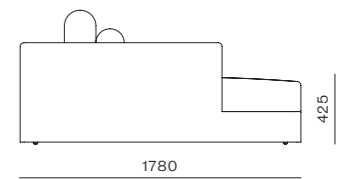

Atelier Corner - Skirt

CODE & MATERIALS
AT-S420
Solid wood and plywood frame, Upholstery

DIMENSIONS
W1280 x D1280 x H780mm
Seating height: 425mm

Atelier Chaise Lounge L/R - Skirt

CODE & MATERIALS
AT-S430-L
AT-S430-R
Solid wood and plywood frame, Upholstery

DIMENSIONS
W1280 x D1780 x H780mm
Seating height: 425mm

Atelier Ottoman - Skirt

CODE & MATERIALS
AT-S510
Solid wood and plywood frame, Upholstery

DIMENSIONS
W1000 x D1000 x H425mm
Seating height: 425mm

Atelier Center - Skirt