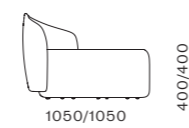

Taylor Sofa Half Back Small Right/Left

CODE & MATERIALS
TA-S422-R
TA-S422-L
Solid wood plywood frame,
Upholstery

DIMENSIONS
W2400 x D1050 x H700mm
Seating high:400mm