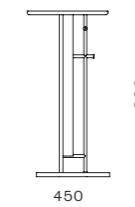

DIMENSIONS
W450 x D250 x H900mm

Inter Coat Hanger

CODE & MATERIALS
IT-V110
Solid wood frame, Stainless
steel oil rubbed copper, Steel
black powder coat matt

DIMENSIONS
W470 x D290 x H1800mm

James

by Yabu Pushelberg