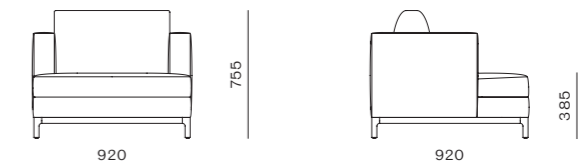

Qi Sofa One Seater

CODE & MATERIALS
QI-S410
Solid wood base, Upholstery

DIMENSIONS
W920 x D920 x H755mm
Seating height: 385mm