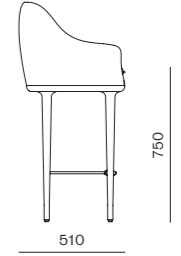

DIMENSIONS
W630 x D570 x H770mm
Seating height: 400mm

Lunar Lounge Chair Large

CODE & MATERIALS
LN-S111-L
Solid wood legs, Upholstered
moulded foam frame,
Upholstered cushion

DIMENSIONS
W850 x D710 x H800mm
Seating height: 420mm

DIMENSIONS
W630 x D570 x H840mm
Seating height: 470mm

Lunar Bar Chair SH750

CODE & MATERIALS
LN-S311-750
Solid wood legs, Upholstered
moulded foam frame, Upholstered
cushion, Brass plated stainless steel

DIMENSIONS
W600 x D510 x H1060mm
Seating height: 750mm

Lunar Side Table 2.0

CODE & MATERIALS
LN-T110-500-02
Solid wood legs,
Wood veneer top

DIMENSIONS
Φ500 x H400mm

Lunar Coffee Table W1200 2.0

CODE & MATERIALS
LN-T210-1200-02
Solid wood legs,
Wood veneer top