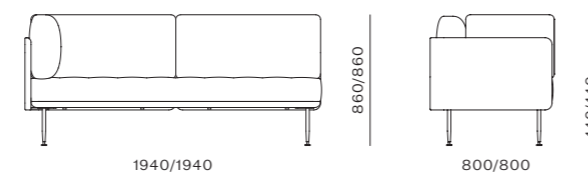

Utility Sofa 2 Sides L - L/L - R

CODE & MATERIALS
UT-S420-L
UT-S420-R
Wood veneer base, Stainless steel hairline aged gold / steel black powder coat matt, Upholstery

DIMENSIONS
W1940 x D800 x H860mm
W1940 x D800 x H860mm
Seating height: 440/440mm