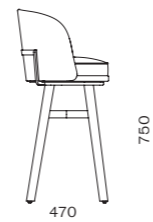

DIMENSIONS
W750 x D745 x H750mm
Seating height: 430mm

Marea Coffee Table

CODE & MATERIALS
MR-T210-980
Solid wood frame, Wood veneer top

DIMENSIONS
W980 x D995 x H360mm

Marea Ottoman

CODE & MATERIALS
MR-S510
Solid wood frame, Upholstered seat shell

Mr.B Lounge Chair

CODE & MATERIALS
MB-S111
Stainless steel hairline gold,
Solid wood frame, Upholstery

DIMENSIONS
W680 x D680 x H740mm
Seating height: 390mm

Mr.B Two Seater Chair

CODE & MATERIALS
MB-S121
Stainless steel hairline gold,
Solid wood frame, Upholstery

DIMENSIONS
W1370 x D645 x H740mm
Seating height: 470mm

Mr.B Swivel Bar Chair

CODE & MATERIALS
MB-S310-750
Stainless steel hairline gold,
Solid wood frame, Upholstery

DIMENSIONS
W530 x D470 x H995mm
Seating height: 750mm