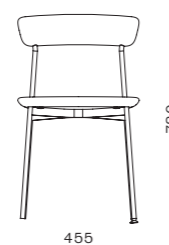

CODE & MATERIALS
CR-S210-UP
Steel black powder coat
matt, Upholstered seat,
Solid wood back

DIMENSIONS
W455 x D500 x H780mm
Seating height: 460mm