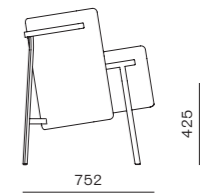

CODE & MATERIALS
KT-S110-D
Steel black powder coat matt, Upholstered moulded foam shell

DIMENSIONS
W812 x D752 x H896mm
Seating height: 425mm