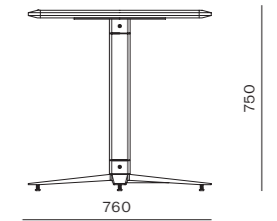

DIMENSIONS
W600 x D610 x H810mm
Seating height: 470mm

Boyd Counter Stool SH610

CODE & MATERIALS
BR-S310-610
Solid wood frame, Upholstery,
Stainless steel hairline gold

DIMENSIONS
W440 x D500 x H880mm
Seating height: 610mm

DIMENSIONS
W440 x D505 x H1030mm
Seating height: 760mm

Alva Club Chair

CODE & MATERIALS
BR-S111
Solid wood frame, Upholstery,
Stainless steel hairline gold

DIMENSIONS
W740 x D795 x H720mm
Seating height: 420mm

Boyd Square Dining Table S760 - Wood Top

CODE & MATERIALS
BR-T420-S760-WD
Wood veneer top, Stainless steel
hairline gold, Solid wood clad

DIMENSIONS
W760 x D760 x H750mm

Alva Sofa

CODE & MATERIALS
BR-S421
Solid wood frame, Upholstery,
Stainless steel hairline gold

DIMENSIONS
W1800 x D795 x H720mm
Seating height: 420mm

Boyd Dining Table R760 - Wood Top

CODE & MATERIALS
BR-T420-R760-WD
Wood veneer top, Stainless steel
hairline gold, Solid wood clad

DIMENSIONS
W760 x D760 x H750mm