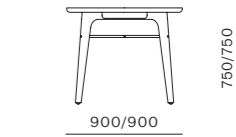

*Only W2100 version has drawer.

DIMENSIONS
 W1800 x D900 x H750mm
 W2100 x D900 x H750mm

Utility Stool H610/H760

CODE & MATERIALS
 UT-S610-610
 UT-S610-760
 Solid wood legs, Plywood panel, Steel hairline aged gold, Upholstery