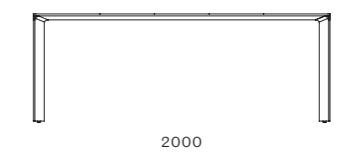

Taylor Dining Table

CODE & MATERIALS
TA-T410
Solid wood legs, Wood
veneer top, Stainless
steel hairline black, Steel
black powder coat matt

DIMENSIONS
W2000 x D900 x H735mm