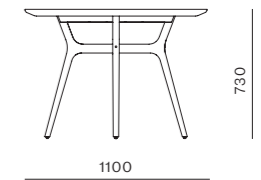

DIMENSIONS

Φ1100 x H730mm