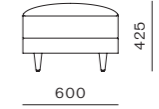

Atelier Ottoman Half - Leg

CODE & MATERIALS
AT-S531
Solid wood and plywood
frame, Upholstery

DIMENSIONS
W1280 x D600 x H425mm
Seating height: 425mm