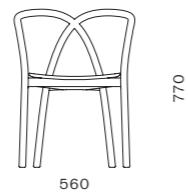

The result is a series of intricate wooden stacking chairs that work effectively as solo pieces, as well as a family grouping.

Mr.B

by Neri&Hu

Inspired by Shanghai's iconic Bund, where the old seamlessly merges with the new and where rich history coexists with modern life, the Mr.B collection reflects a harmonious blend of Eastern and Western cultures. The modern aesthetic is evident, yet the influence of traditional old culture is intricately woven into the details. The collection showcases a fusion between the robust wood structure derived from traditional carpentry heritage and the metal details that speak to an industrial influence. The well-tailored upholstery provides clean lines as well as a comfortable seating experience.

The Mr.B collection is comprised of a dining chair, lounge chair, swivel bar chair, and a two-seater, each bringing an understated touch of sophistication. Suitable for both residential and hospitality spaces, these pieces embody the subtle elegance that captures the essence of Shanghai's spirit.

Ming Chair

CODE & MATERIALS
MI-S211
Solid wood

DIMENSIONS
W560 x D570 x H770mm
Seating height: 450mm