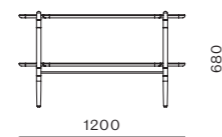

DIMENSIONS
W1200 x D375 x H1360mm

Slow Shelf 3

CODE & MATERIALS
SL-SF110-3
Solid wood frame, Wood veneer shelves, Stainless steel oil rubbed copper

DIMENSIONS
W1200 x D375 x H1020mm

Slow Shelf 2

CODE & MATERIALS
SL-SF110-2
Solid wood frame, Wood veneer shelves, Stainless steel oil rubbed copper