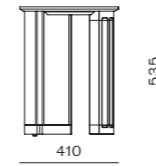

Eclipse Side Table

CODE & MATERIALS
WG-T110
Solid wood frame, Wood veneer panel, Stone top in gloss paint surface

DIMENSIONS
W410 x D410 x H535mm