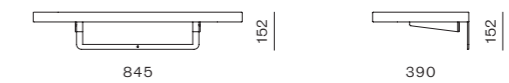

Float Sofa Side Table Large

CODE & MATERIALS
FL-S400-A2
Steel dark grey powder coat
matt frame, Wood veneer top

DIMENSIONS
W845 x D390 x H152mm