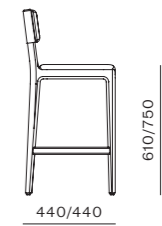

Taylor

by Yabu Pushelberg

Modernity reigns in the Taylor collection. Beginning with a sleekly profiled wood frame that cradles sporty upholstery on the seat and back, this chameleon-like chair effortlessly evolved into sofas and tables to round out the collection. Taylor's unwillingness to conform to a specific genre, sits well in any style of interior.

Taylor Counter Chair SH610/SH750

CODE & MATERIALS
TA-S310-610
TA-S310-750
Solid wood frame, Upholstery,
Stainless steel hairline aged gold

DIMENSIONS
W445 x D440 x H895mm
W445 x D440 x H1035mm
Seating high:610/750mm