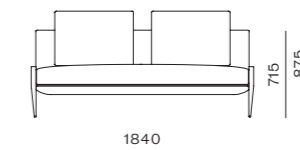

Float Sofa 1 Seater - 2 Arm

CODE & MATERIALS
FL-S413
Steel dark grey powder coat
matt frame, Upholstery

DIMENSIONS
W1110 x D940 x H715 (875) mm
Seating height: 435mm

Float Sofa 2 Seater - Armless

CODE & MATERIALS
FL-S421
Steel dark grey powder coat
matt frame, Upholstery

DIMENSIONS
W1840 x D940 x H715 (875) mm
Seating height: 435mm

Float Sofa 1 Seater - Armless

CODE & MATERIALS
FL-S411
Steel dark grey powder coat
matt frame, Upholstery

DIMENSIONS
W1110 x D940 x H715 (875) mm
Seating height: 435mm