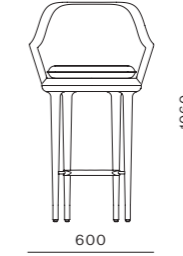

DIMENSIONS
W630 x D570 x H770mm
Seating height: 400mm

Lunar Lounge Chair Large

CODE & MATERIALS
LN-S111-L
Solid wood legs, Upholstered
moulded foam frame,
Upholstered cushion

DIMENSIONS
W850 x D710 x H800mm
Seating height: 420mm

Lunar Dining Chair Small

CODE & MATERIALS
LN-S221-S
Solid wood legs, Upholstered
moulded foam frame,
Upholstered cushion

DIMENSIONS
W600 x D510 x H780mm
Seating height: 470mm

Lunar Dining Chair Large

CODE & MATERIALS
LN-S221-L
Solid wood legs, Upholstered
moulded foam frame,
Upholstered cushion

DIMENSIONS
W630 x D570 x H840mm
Seating height: 470mm

Lunar Bar Chair SH750

CODE & MATERIALS
LN-S311-750
Solid wood legs, Upholstered
moulded foam frame, Upholstered
cushion, Brass plated stainless steel