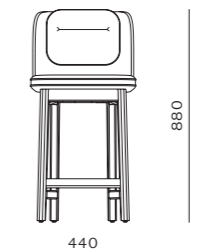

Sloane Chair

CODE & MATERIALS
BR-S210
Solid wood frame, Upholstery,
Stainless steel hairline gold

DIMENSIONS
W550 x D610 x H810mm
Seating height: 470mm

Sloane Armchair

CODE & MATERIALS
BR-S211
Solid wood frame, Upholstery,
Stainless steel hairline gold

DIMENSIONS
W600 x D610 x H810mm
Seating height: 470mm

Boyd Counter Stool SH610

CODE & MATERIALS
BR-S310-610
Solid wood frame, Upholstery,
Stainless steel hairline gold

DIMENSIONS
W440 x D500 x H880mm
Seating height: 610mm

Boyd Chair

CODE & MATERIALS
BR-S220
Solid wood frame, Upholstery,
Stainless steel hairline gold

DIMENSIONS
W440 x D520 x H790mm
Seating height: 470mm

Boyd Bar Stool SH760

CODE & MATERIALS
BR-S310-760
Solid wood frame, Upholstery,
Stainless steel hairline gold

DIMENSIONS
W440 x D505 x H1030mm
Seating height: 760mm

Alva Club Chair

CODE & MATERIALS
BR-S111
Solid wood frame, Upholstery,
Stainless steel hairline gold

DIMENSIONS
W740 x D795 x H720mm
Seating height: 420mm