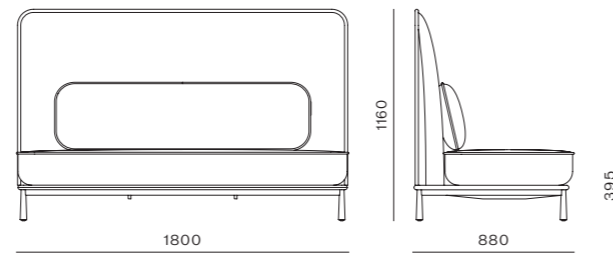

DIMENSIONS
W1620 x D880 x H1160mm
Seating height: 395mm

Arc Loveseat Right

CODE & MATERIALS
AR-S430-R
Wood veneer base,
Steel black powder coat
matt leg, Upholstery

DIMENSIONS
W1470 x D880 x H785mm
Seating height: 395mm

Arc High Back Loveseat Left

CODE & MATERIALS
AR-S410-L
Wood veneer base,
Steel black powder coat
matt leg, Upholstery

DIMENSIONS
W1470 x D880 x H1160mm
Seating height: 395mm

Arc High Back Loveseat Right

CODE & MATERIALS
AR-S410-R
Wood veneer base,
Steel black powder coat
matt leg, Upholstery

DIMENSIONS
W1470 x D880 x H1160mm
Seating height: 395mm

Arc High Back Loveseat Middle Large

CODE & MATERIALS
AR-S410-M
Wood veneer base,
Steel black powder coat
matt leg, Upholstery

DIMENSIONS
W1800 x D880 x H1160mm
Seating height: 395mm

Arc High Back Loveseat Middle Small

CODE & MATERIALS
AR-S411-M
Wood veneer base,
Steel black powder coat
matt leg, Upholstery

DIMENSIONS
W1000 x D880 x H1160mm
Seating height: 395mm

Arc Coffee Table

CODE & MATERIALS
AR-T210
Wood veneer top, Steel black
powder coat matt, Stone
top in matt paint surface