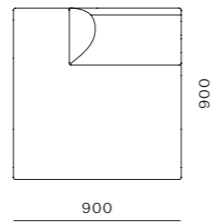

CODE & MATERIALS
IF-S450-L
Solid wood and plywood
frame, Upholstery

DIMENSIONS
W900 x D900 x H760mm
Seating height: 410mm