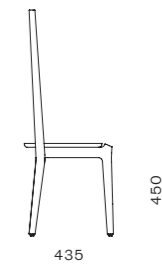

Taylor Valet

CODE & MATERIALS
TA-V110
Solid wood frame,
Wood veneer top

DIMENSIONS
W425 x D435 x H1090mm