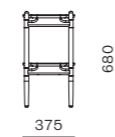

DIMENSIONS
W1200 x D375 x H680mm