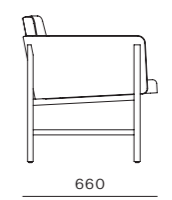

The result is a full range of Aya furniture for the perfect dining and socialising setting. Comfort and sturdy durability lie at its core, which is complimented by the elegant appearance. The first Aya collection drop comprises a fully upholstered dining chair with armrest, a dining chair without armrests, and two dimensions of dining tables: 1,800 cm and 2,400 cm in length. The design of the tables mirrors the structure and details of the chair frame.

Aya Dining Armchair

CODE & MATERIALS
AY-S211
Solid wood frame, Upholstery

DIMENSIONS
W590 x D555 x H760mm
Seating height: 455mm

Aya Lounge Chair

CODE & MATERIALS
AY-S111
Solid wood frame, Upholstery

DIMENSIONS
W695 x D660 x H715mm
Seating height: 405mm