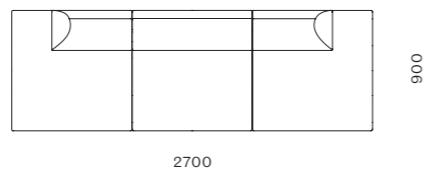

CODE & MATERIALS
Infinity Straight,
Infinity Arm L/R

DIMENSIONS
W2700 x D900mm