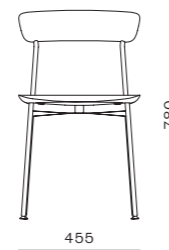

DIMENSIONS
Φ1600 x H750mm

Crawford Dining Chair W

CODE & MATERIALS
CR-S210-WD
Steel black powder coat matt,
Solid wood seat and back

DIMENSIONS
W455 x D500 x H780mm
Seating height: 460mm

Crawford Dining Table 1 C1600 - Stone Top