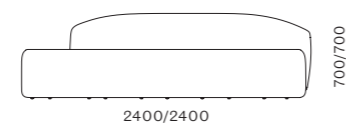

Taylor Sofa Half Back Small Right/Left

CODE & MATERIALS
TA-S422-R
TA-S422-L
Solid wood plywood frame,
Upholstery

DIMENSIONS
W2400 x D1050 x H700mm
Seating high:400mm