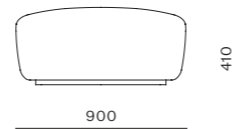

DIMENSIONS
W900 x D900 x H760mm
Seating height: 410mm

Infinity Ottoman

CODE & MATERIALS
IF-S510
Solid wood and plywood
frame, Upholstery

DIMENSIONS
W900 x D900 x H410mm
Seating height: 410mm

Infinity Option 1