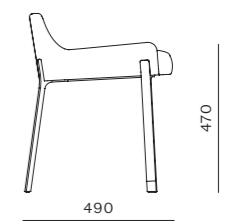

Blink

by Yabu Pushelberg

Compact in profile and scale, this light, playful and sculptural collection lends itself to both residential and commercial applications.

Though Blink has a distinct personality and distilled modernist quality, pieces from this collection can coexist or live independently amongst other styles. The materials have been selected to create considered contrasts from texture to texture and surface to surface.

Blink Vanity Stool SH470

CODE & MATERIALS
BL-S610-470
Stainless steel hairline gold,
Steel black powder coat
sand brust, Upholstery

DIMENSIONS
W515 x D490 x H590mm
Seating height: 470mm