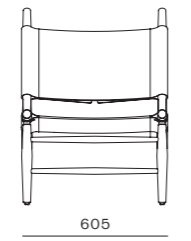

CODE & MATERIALS
VW-S110
Solid wood frame, Saddle
leather seat and back