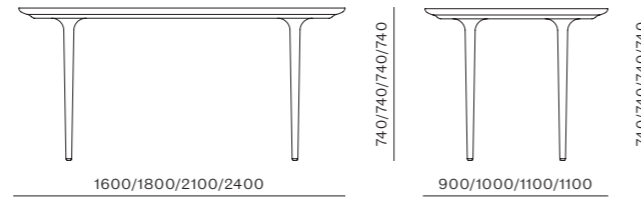

CODE & MATERIALS
LN-T410-
1600/1800/2100/2400
Solid wood legs,
Wood veneer top

DIMENSIONS
W1600 x D900 x H740mm
W1800 x D1000 x H740mm
W2100 x D1100 x H740mm
W2400 x D1100 x H740mm