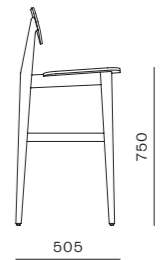

DIMENSIONS
W640 x D665 x H880mm
Seating height: 470mm

Risom C376 Chair

CODE & MATERIALS
RI-S310-UP
Solid wood frame, Upholstery,
Stainless steel hairline brass

DIMENSIONS
W410 x D505 x H1050mm
Seating height: 750mm