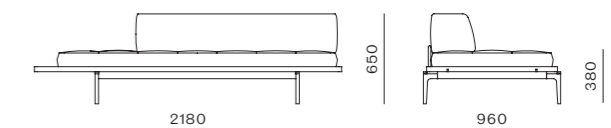

CODE & MATERIALS
DS-S430-R
Solid wood and wood veneer base, Stainless steel hairline aged gold legs and brackets, Upholstery

DIMENSIONS
W2180 x D960 x H650mm
Seating height: 380mm