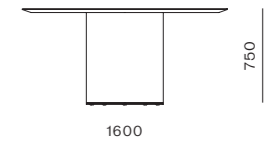

CODE & MATERIALS
CR-T410-1600-ST
Stainless steel hairline brass, Wood
vener base, Stainless steel brass
ring, Stone top in gloss paint surface

DIMENSIONS
Φ1600 x H750mm