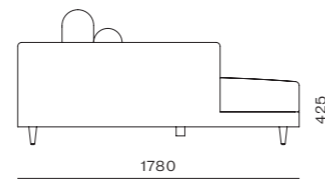

DIMENSIONS
W1280 x D600 x H425mm
Seating height: 425mm

Atelier Center - Leg

CODE & MATERIALS
AT-S411
Solid wood and plywood
frame, Upholstery

DIMENSIONS
W1000 x D1280 x H780mm
Seating height: 425mm

Atelier Ottoman Half - Leg

CODE & MATERIALS
AT-S531
Solid wood and plywood
frame, Upholstery

DIMENSIONS
W1280 x D600 x H425mm
Seating height: 425mm

Atelier Corner - Leg

CODE & MATERIALS
AT-S421
Solid wood and plywood
frame, Upholstery

DIMENSIONS
W1280 x D1280 x H780mm
Seating height: 425mm

Atelier Center Tray - Skirt

CODE & MATERIALS
AT-T520
Solid wood and plywood
frame, Upholstery,
Wood veneer top

DIMENSIONS
W1280 x D600 x H285mm

Atelier Chaise Lounge L/R - Leg

CODE & MATERIALS
AT-S431-L
AT-S431-R
Solid wood and plywood
frame, Upholstery

DIMENSIONS
W1280 x D1780 x H780mm
Seating height: 425mm

Atelier Center Tray - Leg

CODE & MATERIALS
AT-T521
Solid wood and plywood
frame, Upholstery,
Wood veneer top