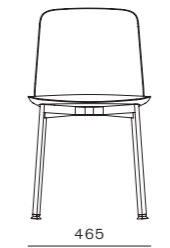

CODE & MATERIALS
CR-S220
Steel black powder coat matt,
Upholstered seat and back

DIMENSIONS
W465 x D520 x H795mm
Seating height: 465mm