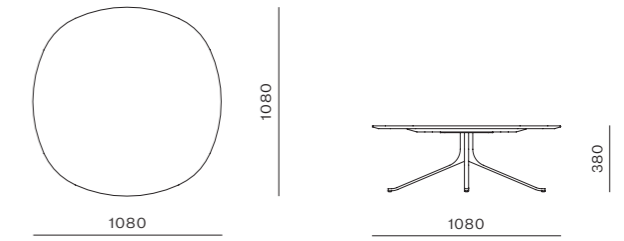

DIMENSIONS
W515 x D510 x H865mm
Seating height: 750mm

Blink Dining Chair

CODE & MATERIALS
BL-S210
Stainless steel hairline gold,
Steel black powder coat
sand brust, Upholstery

DIMENSIONS
W545 x D515 x H690mm
Seating height: 480mm

Blink Lounge Chair

CODE & MATERIALS
BL-S410
Stainless steel hairline gold,
Steel black powder coat
sand brust, Upholstery

DIMENSIONS
W695 x D800 x H820mm
Seating height: 430mm

Blink Sofa Two Seater

CODE & MATERIALS
BL-S420
Stainless steel hairline gold,
Steel black powder coat
sand brust, Upholstery

DIMENSIONS
W1620 x D800 x H820mm
Seating height: 430mm

Blink Coffee Table - Stone Top

CODE & MATERIALS
BL-T210-1080-ST
Stone top in gloss paint
surface, Steel black
powder coat sand brust

DIMENSIONS
W1080 x D1080 x H380mm

Blink Side Table - Wood Top

CODE & MATERIALS
BL-T110-600-WD
Wood veneer top, Steel black
powder coat sand brust

DIMENSIONS
W600 x D600 x H430mm

Blink Café Table - Wood Top

CODE & MATERIALS
BL-T310-750-WD
Wood veneer top, Steel black
powder coat sand brust