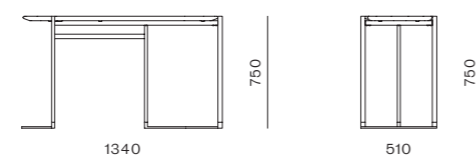

DIMENSIONS
W2125 x D1100 x H720mm

Blink Console

CODE & MATERIALS
BL-T710
Wood veneer top, Stainless steel hairline gold, Steel black powder coat sand brust

DIMENSIONS
W1340 x D510 x H750mm

Brightliner

by AvroKO