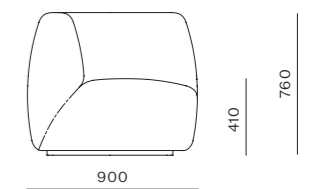

DIMENSIONS
W900 x D900 x H410mm
Seating height: 410mm

Infinity End L

CODE & MATERIALS
IF-S440-L
Solid wood and plywood frame, Upholstery

DIMENSIONS
W900 x D900 x H760mm
Seating height: 410mm

Infinity Straight

CODE & MATERIALS
IF-S410
Solid wood and plywood frame, Upholstery

DIMENSIONS
W900 x D900 x H760mm
Seating height: 410mm

Infinity End R

CODE & MATERIALS
IF-S440-R
Solid wood and plywood frame, Upholstery

DIMENSIONS
W900 x D900 x H760mm
Seating height: 410mm