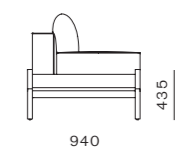

DIMENSIONS
W1840 x D940 x H715 (875) mm
Seating height: 435mm

Float Sofa 1 Seater - Armless

CODE & MATERIALS
FL-S411
Steel dark grey powder coat
matt frame, Upholstery

DIMENSIONS
W1110 x D940 x H715 (875) mm
Seating height: 435mm

DIMENSIONS
W1110 x D940 x H715 (875) mm
Seating height: 435mm

Float Sofa 2 Seater - 2 Arm

CODE & MATERIALS
FL-S423
Steel dark grey powder coat
matt frame, Upholstery

DIMENSIONS
W1840 x D940 x H715 (875) mm
Seating height: 435mm