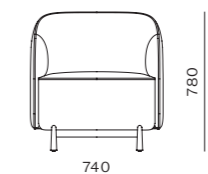

DIMENSIONS
W900 x D855 x H785mm
Seating height: 395mm

Arc Lounge Chair with Tablet

CODE & MATERIALS
AR-S112
Wood veneer base,
Steel black powder coat
matt leg, Upholstery

DIMENSIONS
W900 x D855 x H785mm
Seating height: 395mm

Arc High Back Lounge Chair

CODE & MATERIALS
AR-S121
Wood veneer base,
Steel black powder coat
matt leg, Upholstery

DIMENSIONS
W900 x D855 x H1160mm
Seating height: 395mm

Arc Club Chair

CODE & MATERIALS
AR-S110
Wood veneer base,
Steel black powder coat
matt leg, Upholstery

DIMENSIONS
W740 x D660 x H780mm
Seating height: 440mm

Arc Loveseat

CODE & MATERIALS
AR-S430
Wood veneer base,
Steel black powder coat
matt leg, Upholstery

DIMENSIONS
W1620 x D880 x H785mm
Seating height: 395mm

DIMENSIONS
W1980 x D880 x H785mm
Seating height: 395mm

Arc Loveseat Middle Small

CODE & MATERIALS
AR-S431-M
Wood veneer base,
Steel black powder coat
matt leg, Upholstery

DIMENSIONS
W1000 x D880 x H785mm
Seating height: 395mm