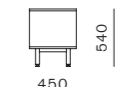

DIMENSIONS
W1815 x D450 x H895mm

Seiton Cabinet Low

CODE & MATERIALS
SE-C110-L
Solid wood with wood
veneer panels, Steel black
powder coat matt

DIMENSIONS
W1815 x D450 x H540mm

Seiton 2 - 2 L/R

CODE & MATERIALS
SE-SF122-L
SE-SF122-R
Steel black powder coat
matt, Wood veneer shelves