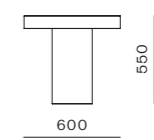

DIMENSIONS
W1280 x D1280 x H780mm
Seating height: 425mm

Atelier Center Tray - Skirt

CODE & MATERIALS
AT-T520
Solid wood and plywood
frame, Upholstery,
Wood veneer top

DIMENSIONS
W1280 x D600 x H285mm

Atelier Chaise Lounge L/R - Leg

DIMENSIONS
W1280 x D600 x H285mm

Atelier Ottoman - Leg

CODE & MATERIALS
AT-S511
Solid wood and plywood
frame, Upholstery

DIMENSIONS
W1000 x D1000 x H425mm
Seating height: 425mm

Atelier Corner Tray - Skirt

CODE & MATERIALS
AT-T530
Solid wood and plywood
frame, Upholstery,
Wood veneer top

DIMENSIONS
W1280 x D1280 x H285mm

Atelier Corner Tray - Leg

CODE & MATERIALS
AT-T531
Solid wood and plywood
frame, Upholstery,
Wood veneer top

DIMENSIONS
W1280 x D1280 x H285mm

Atelier Side Table - C600

CODE & MATERIALS
AT-T110-600
Travertine

DIMENSIONS
Φ600 x H550mm

Atelier Coffee Table - C1200

CODE & MATERIALS
AT-T210-1200
Solid wood and plywood
frame, Wood veneer top