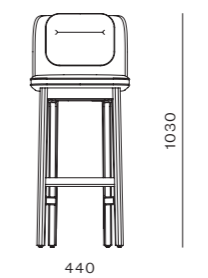

Sloane Chair

CODE & MATERIALS
BR-S210
Solid wood frame, Upholstery,
Stainless steel hairline gold

DIMENSIONS
W550 x D610 x H810mm
Seating height: 470mm

Sloane Armchair

CODE & MATERIALS
BR-S211
Solid wood frame, Upholstery,
Stainless steel hairline gold

DIMENSIONS
W600 x D610 x H810mm
Seating height: 470mm

Boyd Counter Stool SH610

CODE & MATERIALS
BR-S310-610
Solid wood frame, Upholstery,
Stainless steel hairline gold

DIMENSIONS
W440 x D500 x H880mm
Seating height: 610mm

Boyd Chair

CODE & MATERIALS
BR-S220
Solid wood frame, Upholstery,
Stainless steel hairline gold

DIMENSIONS
W440 x D520 x H790mm
Seating height: 470mm

Boyd Bar Stool SH760

CODE & MATERIALS
BR-S310-760
Solid wood frame, Upholstery,
Stainless steel hairline gold

DIMENSIONS
W440 x D505 x H1030mm
Seating height: 760mm

Alva Club Chair

CODE & MATERIALS
BR-S111
Solid wood frame, Upholstery,
Stainless steel hairline gold

DIMENSIONS
W740 x D795 x H720mm
Seating height: 420mm