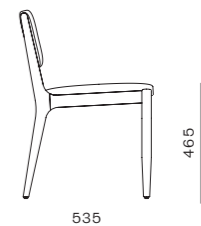

DIMENSIONS

W545 x D535 x H755mm
Seating height: 465mm