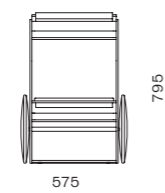

DIMENSIONS

W870 x D575 x H795mm