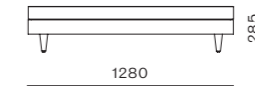

Atelier Center - Leg

CODE & MATERIALS
AT-S411
Solid wood and plywood
frame, Upholstery

DIMENSIONS
W1000 x D1280 x H780mm
Seating height: 425mm

Atelier Ottoman Half - Leg

CODE & MATERIALS
AT-S531
Solid wood and plywood
frame, Upholstery

DIMENSIONS
W1280 x D600 x H425mm
Seating height: 425mm

Atelier Corner - Leg

CODE & MATERIALS
AT-S421
Solid wood and plywood
frame, Upholstery

DIMENSIONS
W1280 x D1280 x H780mm
Seating height: 425mm

Atelier Center Tray - Skirt

CODE & MATERIALS
AT-T520
Solid wood and plywood
frame, Upholstery,
Wood veneer top

DIMENSIONS
W1280 x D600 x H285mm

Atelier Chaise Lounge L/R - Leg

CODE & MATERIALS
AT-S431-L
AT-S431-R
Solid wood and plywood
frame, Upholstery

DIMENSIONS
W1280 x D1780 x H780mm
Seating height: 425mm

Atelier Center Tray - Leg

CODE & MATERIALS
AT-T521
Solid wood and plywood
frame, Upholstery,
Wood veneer top

DIMENSIONS
W1280 x D600 x H285mm

Atelier Ottoman - Leg

CODE & MATERIALS
AT-S511
Solid wood and plywood
frame, Upholstery

DIMENSIONS
W1000 x D1000 x H425mm
Seating height: 425mm

Atelier Corner Tray - Skirt

CODE & MATERIALS
AT-T530
Solid wood and plywood
frame, Upholstery,
Wood veneer top

DIMENSIONS
W1280 x D1280 x H285mm