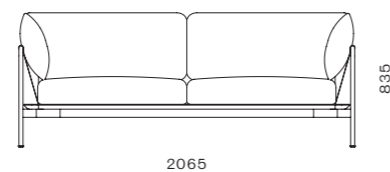

DIMENSIONS
Φ900 x H25mm

Crawford Lounge Chair 2.0

CODE & MATERIALS
CR-S111-R2
Wood veneer base, Steel black powder coat matt, Upholstery

DIMENSIONS
W965 x D825 x H835mm
Seating height: 410mm

Crawford Sofa 2.0

CODE & MATERIALS
CR-S421-R2
Wood veneer base, Steel black powder coat matt, Upholstery

DIMENSIONS
W2065 x D825 x H835mm
Seating height: 410mm

Dawn

by Space Copenhagen

Dawn is a modern take on the classic bed with a headboard. With its soft curves and hidden functions, Dawn's clean, effortless look gives an air of contemporary and understated refinement to bedrooms to fit the demands of modern lifestyle. A cushioned, upholstered headboard elegantly suspended in the wooden frame and slim legs, imbues Dawn with a luxurious yet airy, informal appeal. The Dawn collection is beautifully detailed in a choicewoods, textile, leather and brass, adaptable and equally suitable to both residential and hospitality.