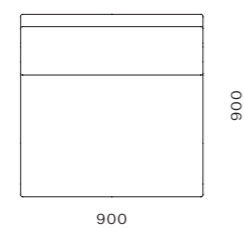

Infinity Straight

CODE & MATERIALS
IF-S410
Solid wood and plywood frame, Upholstery

DIMENSIONS
W900 x D900 x H760mm
Seating height: 410mm

Infinity End R

CODE & MATERIALS
IF-S440-R
Solid wood and plywood frame, Upholstery

DIMENSIONS
W900 x D900 x H760mm
Seating height: 410mm