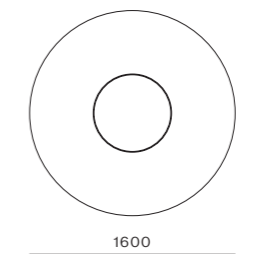

CODE & MATERIALS
CR-T410-1600
Stainless steel hairline brass,
Wood veneer top and base,
Stainless steel brass ring

DIMENSIONS
Φ1600 x H750mm