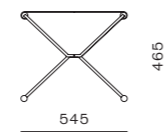

DIMENSIONS

W510 x D545 x H800mm
Seating height: 470mm

James Stool

CODE & MATERIALS

JA-S610
Steel black powder coat
sand brust legs with solid
walnut detail, Leather seat

DIMENSIONS

W545 x D445 x H465mm
Seating height: 465mm