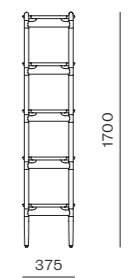

DIMENSIONS
Φ1250 x H720mm

Slow Shelf 5

CODE & MATERIALS
SL-SF110-5
Solid wood frame, Wood veneer shelves,
Stainless steel oil rubbed copper

DIMENSIONS
W1200 x D375 x H1700mm

Slow Shelf 4

CODE & MATERIALS
SL-SF110-4
Solid wood frame, Wood veneer shelves, Stainless steel oil rubbed copper