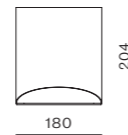

Seiton Bookend

CODE & MATERIALS
SE-B110
Steel black powder coat matt

DIMENSIONS
W192 x D180 x H204mm

COLOR