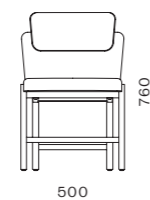

Aya Dining Armchair

CODE & MATERIALS
AY-S211
Solid wood frame, Upholstery

DIMENSIONS
W590 x D555 x H760mm
Seating height: 455mm

Aya Lounge Chair

CODE & MATERIALS
AY-S111
Solid wood frame, Upholstery

DIMENSIONS
W695 x D660 x H715mm
Seating height: 405mm

Aya Dining Table W1800

CODE & MATERIALS
AY-T410-1800
Solid wood frame, Wood veneer top, Blackened stainless steel

DIMENSIONS
W1800 x D900 x H735mm

Aya Dining Chair

CODE & MATERIALS
AY-S210
Solid wood frame, Upholstery

DIMENSIONS
W500 x D555 x H760mm
Seating height: 455mm

Aya Dining Table W2400

CODE & MATERIALS
AY-T410-2400
Solid wood frame, Wood veneer top, Blackened stainless steel

DIMENSIONS
W2400 x D900 x H735mm

Blink