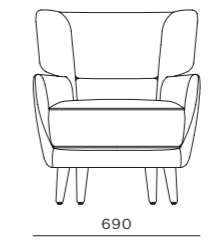

DIMENSIONS
W455 x D535 x H755mm
Seating height: 465mm

Teddy Fold Lounge Chair

CODE & MATERIALS
WG-S120
Solid wood leg, Upholstery

DIMENSIONS
W690 x D735 x H805mm
Seating height: 435mm

Hugo Armchair

CODE & MATERIALS
WG-S211
Solid wood frame,
Upholstery, Stainless
steel hairline aged dark