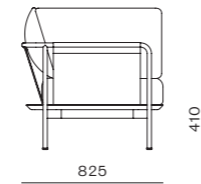

Crawford Lazy Susan 900 - Stone Top

CODE & MATERIALS
CR-T400-A3-ST
Stone top in gloss paint surface, Metal Base

DIMENSIONS
Φ900 x H25mm

Crawford Lounge Chair 2.0

CODE & MATERIALS
CR-S111-R2
Wood veneer base, Steel black powder coat matt, Upholstery

DIMENSIONS
W965 x D825 x H835mm
Seating height: 410mm

Crawford Sofa 2.0

CODE & MATERIALS
CR-S421-R2
Wood veneer base, Steel black powder coat matt, Upholstery

DIMENSIONS
W2065 x D825 x H835mm
Seating height: 410mm

Dawn

by Space Copenhagen

Dawn is a modern take on the classic bed with a headboard. With its soft curves and hidden functions, Dawn's clean, effortless look gives an air of contemporary and understated refinement to bedrooms to fit the demands of modern lifestyle. A cushioned, upholstered headboard elegantly suspended in the wooden frame and slim legs, imbues Dawn with a luxurious yet airy, informal appeal. The Dawn collection is beautifully detailed in a choicewoods, textile, leather and brass, adaptable and equally suitable to both residential and hospitality.

Dawn Bed Double/Queen/King Size

CODE & MATERIALS
DA-B110-D
DA-B110-Q
DA-B110-K
Stainless steel oil rubbed copper, Steel black powder coat matt, Solid wood with wood veneer frame, Upholstery back

DIMENSIONS
W1700 x D2130 x H1100mm
W1900 x D2130 x H1100mm
W2100 x D2130 x H1100mm