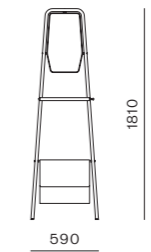

DIMENSIONS
 W1075 x D375 x H515mm
 Seating height: 450mm

Valet

CODE & MATERIALS
 VA-V110
 Steel black powder coat sand brust,
 Stainless steel hairline gold, Wood
 veneer shelves, Leather, Mirror

DIMENSIONS
 W590 x D620 x H1810mm