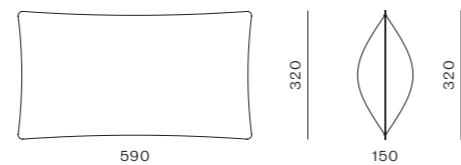

Qi Pillow Small

CODE & MATERIALS
QI-S400-A1
Upholstery

DIMENSIONS
W380 x D380 x H150mm

Qi Pillow Large

CODE & MATERIALS
QI-S400-A2
Upholstery

DIMENSIONS
W590 x D320 x H150mm

QT/Chillax

by Nic Graham