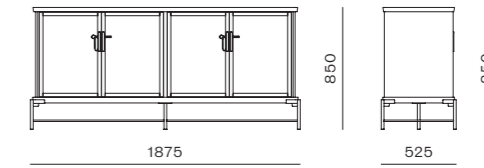

Dowry

by Neri&Hu

Neri&Hu's modern, clean-lined collection of cabinets is rooted in the tradition of the dowry, drawn from both Chinese culture and that of many others worldwide. Passed from one generation to the next at the moment of marriage, the Dowry object is imbued with sentiment and history, embodying the potent nostalgia and symbolic value of a family heirloom.

Crafted to include traditional detailing and joinery techniques, the wide metal base and wooden body of the cabinets and drawers can be customised in a wide variety of materials and finishes. This allows the collection to be tailor-made to suit any setting, or personalised so that any family can create their own heirloom furniture, to pass on through the generations to come.

Dowry Cabinet II

CODE & MATERIALS
DO-C120
Solid wood with wood veneer panels, Stainless steel hairline aged gold, Tempered glass

DIMENSIONS
W1875 x D525 x H850mm