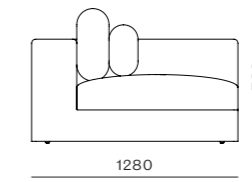

CODE & MATERIALS
AT-S420
Solid wood and plywood frame, Upholstery

DIMENSIONS
W1280 x D1280 x H780mm
Seating height: 425mm