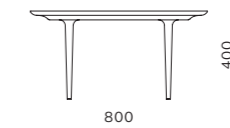

CODE & MATERIALS
LN-T220-800-02
Solid wood legs,
Wood veneer top