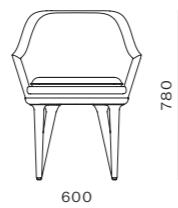

CODE & MATERIALS
LN-S221-S
Solid wood legs, Upholstered
moulded foam frame,
Upholstered cushion