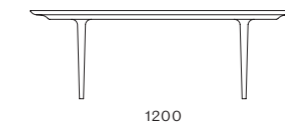

DIMENSIONS
W600 x D510 x H1060mm
Seating height: 750mm

Lunar Side Table 2.0

CODE & MATERIALS
LN-T110-500-02
Solid wood legs,
Wood veneer top

DIMENSIONS
Φ500 x H400mm

Lunar Coffee Table W1200 2.0

CODE & MATERIALS
LN-T210-1200-02
Solid wood legs,
Wood veneer top