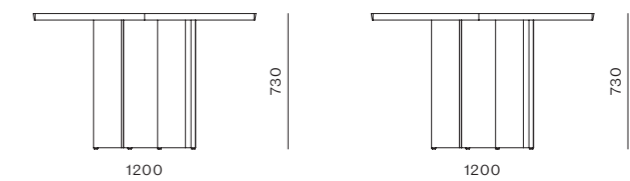

CODE & MATERIALS
AD-T410-WD
Solid wood frame,
Wood veneer top

DIMENSIONS
W1200 x D1200 x H730mm