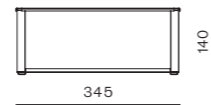

DIMENSIONS
W280 x D345 x H205mm ●●●

COLOR

Seiton Box Small

CODE & MATERIALS
SE-B120-S
Aluminium frame, Steel
black powder coat matt cap,
Cardboard with fabric cover

DIMENSIONS
W280 x D345 x H140mm ●●●

COLOR