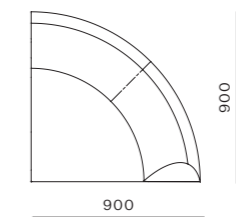

CODE & MATERIALS
IF-S410
Solid wood and plywood frame, Upholstery

DIMENSIONS
W900 x D900 x H760mm
Seating height: 410mm

Infinity End R

CODE & MATERIALS
IF-S440-R
Solid wood and plywood frame, Upholstery

DIMENSIONS
W900 x D900 x H760mm
Seating height: 410mm