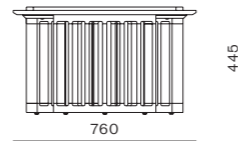

Eclipse Nesting Table Large

CODE & MATERIALS
WG-T210-L
Solid wood frame, Wood veneer panel, Stone top in gloss paint surface

DIMENSIONS
W760 x D775 x H445mm