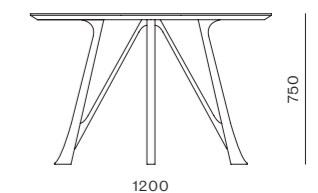

CODE & MATERIALS
SA-T410
Solid wood, Steel black powder coat matt

DIMENSIONS
Φ1200 x H750 mm