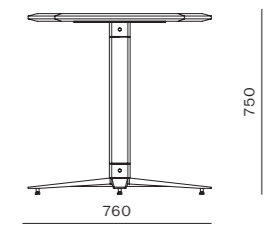

Boyd Square Dining Table S760 - Wood Top

CODE & MATERIALS
BR-T420-S760-WD
Wood veneer top, Stainless steel
hairline gold, Solid wood clad

DIMENSIONS
W760 x D760 x H750mm