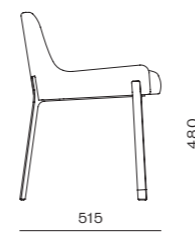

DIMENSIONS
W500 x D555 x H760mm
Seating height: 455mm

Aya Dining Table W2400

CODE & MATERIALS
AY-T410-2400
Solid wood frame, Wood veneer top, Blackened stainless steel

DIMENSIONS
W2400 x D900 x H735mm

Blink

CODE & MATERIALS
BL-S610-610
Stainless steel hairline gold,
Steel black powder coat
sand brust, Upholstery

DIMENSIONS
W515 x D495 x H725mm
Seating height: 610mm

Blink Bar Stool SH750

CODE & MATERIALS
BL-S610-750
Stainless steel hairline gold,
Steel black powder coat
sand brust, Upholstery

DIMENSIONS
W515 x D510 x H865mm
Seating height: 750mm

Blink Dining Chair

CODE & MATERIALS
BL-S210
Stainless steel hairline gold,
Steel black powder coat
sand brust, Upholstery

DIMENSIONS
W545 x D515 x H690mm
Seating height: 480mm

Blink Lounge Chair

CODE & MATERIALS
BL-S410
Stainless steel hairline gold,
Steel black powder coat
sand brust, Upholstery

DIMENSIONS
W695 x D800 x H820mm
Seating height: 430mm

Blink Sofa Two Seater

CODE & MATERIALS
BL-S420
Stainless steel hairline gold,
Steel black powder coat
sand brust, Upholstery