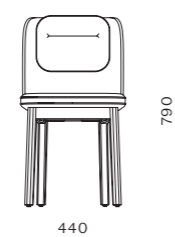

Sloane Chair

CODE & MATERIALS
BR-S210
Solid wood frame, Upholstery,
Stainless steel hairline gold

DIMENSIONS
W550 x D610 x H810mm
Seating height: 470mm

Sloane Armchair

CODE & MATERIALS
BR-S211
Solid wood frame, Upholstery,
Stainless steel hairline gold

DIMENSIONS
W600 x D610 x H810mm
Seating height: 470mm

Boyd Counter Stool SH610

CODE & MATERIALS
BR-S310-610
Solid wood frame, Upholstery,
Stainless steel hairline gold

DIMENSIONS
W440 x D500 x H880mm
Seating height: 610mm

Boyd Chair

CODE & MATERIALS
BR-S220
Solid wood frame, Upholstery,
Stainless steel hairline gold

DIMENSIONS
W440 x D520 x H790mm
Seating height: 470mm

Boyd Bar Stool SH760

CODE & MATERIALS
BR-S310-760
Solid wood frame, Upholstery,
Stainless steel hairline gold