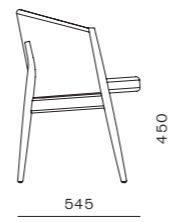

Ougi Dining Chair - Full Back

CODE & MATERIALS
OG-S210-F
Solid wood frame,
Upholstered seat & back

DIMENSIONS
W570 x D545 x H760mm
Seating height: 450mm