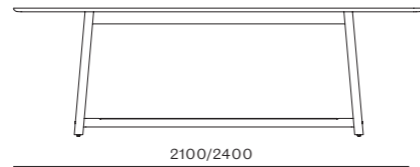

Mandarin Lounge Chair

CODE & MATERIALS
MA-S111
Solid wood frame,
Stainless steel hairline gold,
Upholstered seat shell

DIMENSIONS
W710 x D700 x H735mm
Seating height: 380mm

Mandarin Bench

CODE & MATERIALS
MA-S610
Solid wood frame,
Stainless steel hairline gold,
Upholstered seat shell

DIMENSIONS
W1400 x D450 x H435mm
Seating height: 430mm

Mandarin Dining Table W2100/W2400

CODE & MATERIALS
MA-T410-2100
MA-T410-2400
Solid wood frame, Wood
veneer top, Stainless steel
hairline gold, Blackened
stainless steel

DIMENSIONS
W2100 x D900 x H750mm
W2400 x D900 x H750mm

Marea

by Alessandro Munge

Rooted in Alessandro Munge's Italian heritage and shaped by a contemporary Canadian sensibility, this collection is an ode to the beauty of contrasts. Each piece tells a story where softness meets strength, function embraces artistry, and organic forms blend seamlessly with modern refinement. Inspired by nature's quiet and soft grace in contrast with the straight and strong lines made by artisan craftsmanship, the collection transforms spaces with sculptural elegance.

The wooden profiles are more than structural – they are poetic. Subtle curves and clean lines flow harmoniously, while floating seat designs and thoughtfully integrated details, like metal back handles, add a sense of lightness and sophistication. By blending traditional woodworking techniques with innovative methods, the collection celebrates craftsmanship and durability.

With its timeless appeal and designs that unify residential comfort with hospitality finesse, it invites you to linger, connect, and experience beauty that endures across changing design landscapes.

Marea Dining Chair