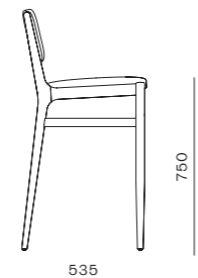

DIMENSIONS
W455 x D535 x H1045mm
Seating height: 750mm