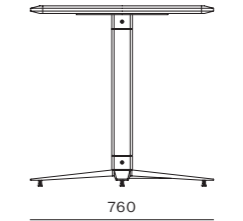

DIMENSIONS
W600 x D610 x H810mm
Seating height: 470mm

Boyd Counter Stool SH610

CODE & MATERIALS
BR-S310-610
Solid wood frame, Upholstery,
Stainless steel hairline gold

DIMENSIONS
W440 x D500 x H880mm
Seating height: 610mm

DIMENSIONS
W440 x D505 x H1030mm
Seating height: 760mm

Alva Club Chair

CODE & MATERIALS
BR-S111
Solid wood frame, Upholstery,
Stainless steel hairline gold

DIMENSIONS
W740 x D795 x H720mm
Seating height: 420mm

Boyd Square Dining Table S760 - Wood Top

CODE & MATERIALS
BR-T420-S760-WD
Wood veneer top, Stainless steel
hairline gold, Solid wood clad

DIMENSIONS
W760 x D760 x H750mm

Alva Sofa

CODE & MATERIALS
BR-S421
Solid wood frame, Upholstery,
Stainless steel hairline gold

DIMENSIONS
W1800 x D795 x H720mm
Seating height: 420mm

Boyd Dining Table R760 - Wood Top

CODE & MATERIALS
BR-T420-R760-WD
Wood veneer top, Stainless steel
hairline gold, Solid wood clad

DIMENSIONS
W760 x D760 x H750mm