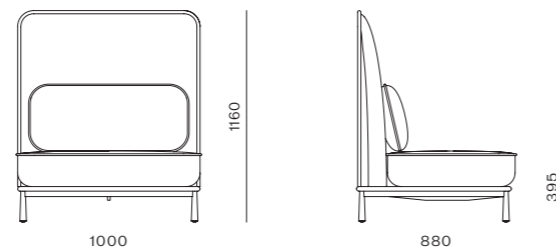

DIMENSIONS
W1620 x D880 x H1160mm
Seating height: 395mm

Arc Loveseat Right

CODE & MATERIALS
AR-S430-R
Wood veneer base,
Steel black powder coat
matt leg, Upholstery

DIMENSIONS
W1470 x D880 x H785mm
Seating height: 395mm

Arc High Back Loveseat Left

CODE & MATERIALS
AR-S410-L
Wood veneer base,
Steel black powder coat
matt leg, Upholstery

DIMENSIONS
W1470 x D880 x H1160mm
Seating height: 395mm

Arc High Back Loveseat Right

CODE & MATERIALS
AR-S410-R
Wood veneer base,
Steel black powder coat
matt leg, Upholstery

DIMENSIONS
W1470 x D880 x H1160mm
Seating height: 395mm

Arc High Back Loveseat Middle Large

CODE & MATERIALS
AR-S410-M
Wood veneer base,
Steel black powder coat
matt leg, Upholstery

DIMENSIONS
W1800 x D880 x H1160mm
Seating height: 395mm

Arc High Back Loveseat Middle Small

CODE & MATERIALS
AR-S411-M
Wood veneer base,
Steel black powder coat
matt leg, Upholstery

DIMENSIONS
W1000 x D880 x H1160mm
Seating height: 395mm

Arc Coffee Table

CODE & MATERIALS
AR-T210
Wood veneer top, Steel black
powder coat matt, Stone
top in matt paint surface