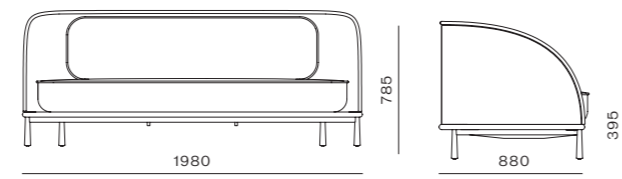

DIMENSIONS
W740 x D660 x H780mm
Seating height: 440mm

Arc Loveseat

CODE & MATERIALS
AR-S430
Wood veneer base,
Steel black powder coat
matt leg, Upholstery

DIMENSIONS
W1620 x D880 x H785mm
Seating height: 395mm

Arc Loveseat Middle Large

CODE & MATERIALS
AR-S430-M
Wood veneer base,
Steel black powder coat
matt leg, Upholstery

DIMENSIONS
W1800 x D880 x H785mm
Seating height: 395mm

Arc Sofa Three - Seater

CODE & MATERIALS
AR-S420
Wood veneer base,
Steel black powder coat
matt leg, Upholstery

DIMENSIONS
W1980 x D880 x H785mm
Seating height: 395mm

Arc Loveseat Middle Small

CODE & MATERIALS
AR-S431-M
Wood veneer base,
Steel black powder coat
matt leg, Upholstery

DIMENSIONS
W1000 x D880 x H785mm
Seating height: 395mm

Arc Loveseat Left

CODE & MATERIALS
AR-S430-L
Wood veneer base,
Steel black powder coat
matt leg, Upholstery

DIMENSIONS
W1470 x D880 x H785mm
Seating height: 395mm

Arc High Back Loveseat

CODE & MATERIALS
AR-S410
Wood veneer base,
Steel black powder coat
matt leg, Upholstery