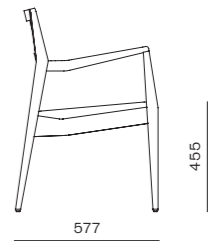

CODE & MATERIALS
RI-S211-CA
Solid wood frame,
Upholstery and cane

DIMENSIONS
W587 x D577 x H823mm
Seating height: 455mm