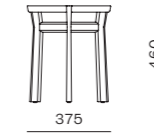

CODE & MATERIALS
MR-S210
Solid wood frame, Stainless
steel hairline aged gold,
Upholstered seat shell

DIMENSIONS
W600 x D620 x H820mm
Seating height: 480mm

Marea Dining Armchair

CODE & MATERIALS
MR-S211
Solid wood frame, Stainless steel hairline aged gold, Upholstered seat shell

DIMENSIONS
W655 x D620 x H820mm
Seating height: 480mm

Marea Side Table Middle

CODE & MATERIALS
MR-T110-400
Solid wood frame, Wood veneer top

DIMENSIONS
W375 x D390 x H460mm

Marea Lounge Chair

CODE & MATERIALS
MR-S111
Solid wood frame, Stainless steel hairline aged gold, Upholstered seat shell