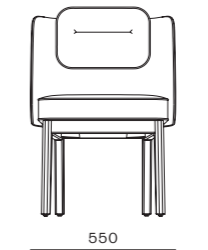

CODE & MATERIALS
BR-S210
Solid wood frame, Upholstery,
Stainless steel hairline gold

DIMENSIONS
W550 x D610 x H810mm
Seating height: 470mm