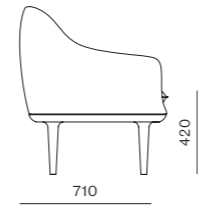

DIMENSIONS
W630 x D570 x H770mm
Seating height: 400mm

Lunar Lounge Chair Large

CODE & MATERIALS
LN-S111-L
Solid wood legs, Upholstered
moulded foam frame,
Upholstered cushion

DIMENSIONS
W850 x D710 x H800mm
Seating height: 420mm