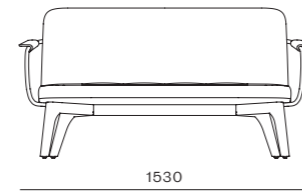

Utility Lounge Chair

CODE & MATERIALS
UT-S111
Solid wood legs, Plywood panel, Steel hairline aged gold, Upholstery

DIMENSIONS
W700 x D725 x H835mm
Seating height: 385mm

Utility Lounge Chair Two Seater

CODE & MATERIALS
 UT-S121
 Solid wood legs, Plywood panel, Steel hairline aged gold, Upholstery