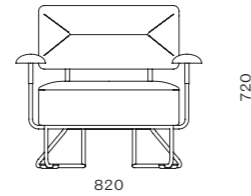

DIMENSIONS
W820 x D670 x H720mm
Seating height: 385mm

QT Coffee Table C450/C600

CODE & MATERIALS
QT-T210-450
QT-T210-600
Wood veneer top, Stainless steel hairline gold & steel black powder coat matt

DIMENSIONS
Φ450 x H450mm
Φ600 x H450mm