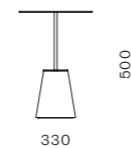

DIMENSIONS
Ø330 x H500mm