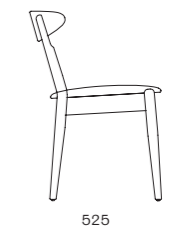

Louisiana Chair (1958)

CODE & MATERIALS
VW-S220
Solid wood frame, Wood veneer back, Upholstered seat

DIMENSIONS
W505 x D525 x H755mm
Seating height: 460mm