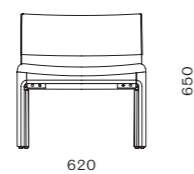

DIMENSIONS
 W620 x D630 x H650mm
 Seating height: 395mm

Taylor One - Seater Small

CODE & MATERIALS
 TA-S410-S
 Solid wood plywood frame,
 Upholstery

DIMENSIONS
 W720 x D665 x H705mm
 Seating high:400mm

Taylor One - Seater Swivel Large