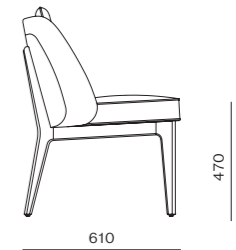

CODE & MATERIALS
BR-S210
Solid wood frame, Upholstery,
Stainless steel hairline gold

DIMENSIONS
W550 x D610 x H810mm
Seating height: 470mm