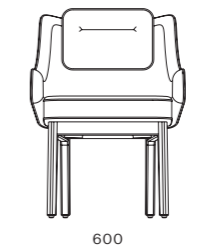

Sloane Chair

CODE & MATERIALS
BR-S210
Solid wood frame, Upholstery,
Stainless steel hairline gold

DIMENSIONS
W550 x D610 x H810mm
Seating height: 470mm

Sloane Armchair

CODE & MATERIALS
BR-S211
Solid wood frame, Upholstery,
Stainless steel hairline gold

DIMENSIONS
W600 x D610 x H810mm
Seating height: 470mm

Boyd Counter Stool SH610

CODE & MATERIALS
BR-S310-610
Solid wood frame, Upholstery,
Stainless steel hairline gold

DIMENSIONS
W440 x D500 x H880mm
Seating height: 610mm