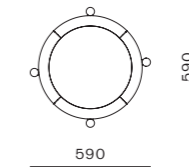

CODE & MATERIALS
SL-T230
Solid wood frame, Wood
veneer top, Stainless
steel oil rubbed copper

DIMENSIONS
Φ590 x H570mm