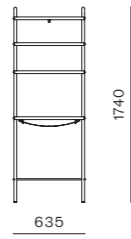

DIMENSIONS

W635 x D510 x H1740mm