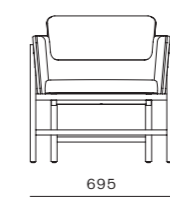

The result is a full range of Aya furniture for the perfect dining and socialising setting. Comfort and sturdy durability lie at its core, which is complimented by the elegant appearance. The first Aya collection drop comprises a fully upholstered dining chair with armrest, a dining chair without armrests, and two dimensions of dining tables: 1,800 cm and 2,400 cm in length. The design of the tables mirrors the structure and details of the chair frame.

Aya Dining Armchair

CODE & MATERIALS
AY-S211
Solid wood frame, Upholstery

DIMENSIONS
W590 x D555 x H760mm
Seating height: 455mm

Aya Lounge Chair

CODE & MATERIALS
AY-S111
Solid wood frame, Upholstery

DIMENSIONS
W695 x D660 x H715mm
Seating height: 405mm

DIMENSIONS
W500 x D555 x H760mm
Seating height: 455mm

Aya Dining Table W2400

CODE & MATERIALS
AY-T410-2400
Solid wood frame, Wood veneer top, Blackened stainless steel

DIMENSIONS
W2400 x D900 x H735mm

Blink