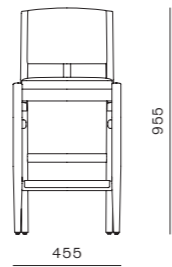

DIMENSIONS
W590 x D540 x H755mm
Seating height: 465mm

Teddy Lounge Chair

CODE & MATERIALS
WG-S110
Solid wood leg, Upholstery

DIMENSIONS
W715 x D750 x H1045mm
Seating height: 435mm

Hugo Counter Stool

CODE & MATERIALS
WG-S310-660
Solid wood frame, Upholstery,
Stainless steel hairline aged dark