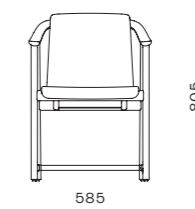

Mandarin Dining Chair

CODE & MATERIALS
MA-S211
Solid wood frame,
Stainless steel hairline gold,
Upholstered seat shell

DIMENSIONS
W585 x D600 x H805mm
Seating height: 450mm