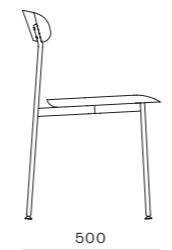

DIMENSIONS
Φ1600 x H750mm

Crawford Dining Chair W

CODE & MATERIALS
CR-S210-WD
Steel black powder coat matt,
Solid wood seat and back

DIMENSIONS
W455 x D500 x H780mm
Seating height: 460mm

Crawford Dining Table 1 C1600 - Stone Top