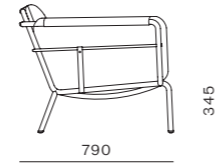

DIMENSIONS
W890 x D790 x H665mm
Seating height: 345mm