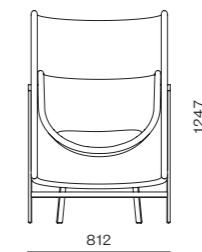

CODE & MATERIALS
KT-S120-N
Steel black powder coat matt, Upholstered moulded foam shell

DIMENSIONS
W812 x D560 x H1247mm
Seating height: 535mm