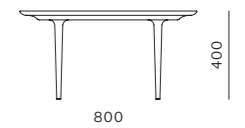

DIMENSIONS
W1200 x D650 x H400mm

Lunar Coffee Table S800 2.0

CODE & MATERIALS
LN-T220-800-02
Solid wood legs,
Wood veneer top

DIMENSIONS
W800 x D800 x H400mm

Lunar Dining Table
W1600/W1800/W2100/W2400

CODE & MATERIALS
 LN-T410-
 1600/1800/2100/2400
 Solid wood legs,
 Wood veneer top