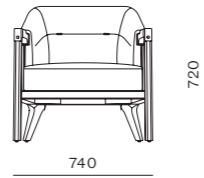

DIMENSIONS
W600 x D610 x H810mm
Seating height: 470mm

Boyd Counter Stool SH610

CODE & MATERIALS
BR-S310-610
Solid wood frame, Upholstery,
Stainless steel hairline gold

DIMENSIONS
W440 x D500 x H880mm
Seating height: 610mm

Boyd Chair

CODE & MATERIALS
BR-S220
Solid wood frame, Upholstery,
Stainless steel hairline gold

DIMENSIONS
W440 x D520 x H790mm
Seating height: 470mm

Boyd Bar Stool SH760

CODE & MATERIALS
BR-S310-760
Solid wood frame, Upholstery,
Stainless steel hairline gold

DIMENSIONS
W440 x D505 x H1030mm
Seating height: 760mm

Alva Club Chair

CODE & MATERIALS
BR-S111
Solid wood frame, Upholstery,
Stainless steel hairline gold

DIMENSIONS
W740 x D795 x H720mm
Seating height: 420mm