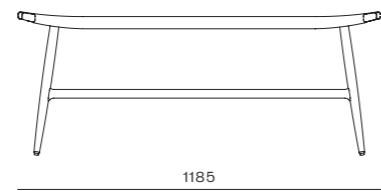

Freja Bench Leather Stripe Seat

CODE & MATERIALS
 FE-S620-LS
 Solid wood frame,
 Leather stripe seat

DIMENSIONS
 W1185 x D350 x H470mm
 Seating height: 450

Freja Bench Leather Seat

CODE & MATERIALS
 FE-S620-LE
 Solid wood frame, Leather seat