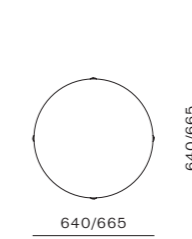

Utility Café Table H900/H1050

CODE & MATERIALS
 UT-T310-900
 UT-T310-1050
 Solid wood legs, Steel hairline aged gold, Wood veneer top

DIMENSIONS
 W640 x D640 x H900mm (Φ630)
 W665 x D665 x H1050mm (Φ630)