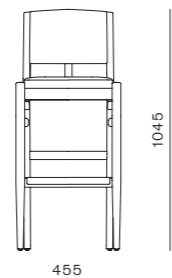

DIMENSIONS
W455 x D535 x H955mm
Seating height: 660mm

Teddy Fold Ottoman

CODE & MATERIALS
WG-S510
Solid wood leg, Upholstery

DIMENSIONS
W660 x D555 x H435mm
Seating height: 435mm

Hugo Bar Stool

CODE & MATERIALS
WG-S310-750
Solid wood frame, Upholstery,
Stainless steel hairline aged dark