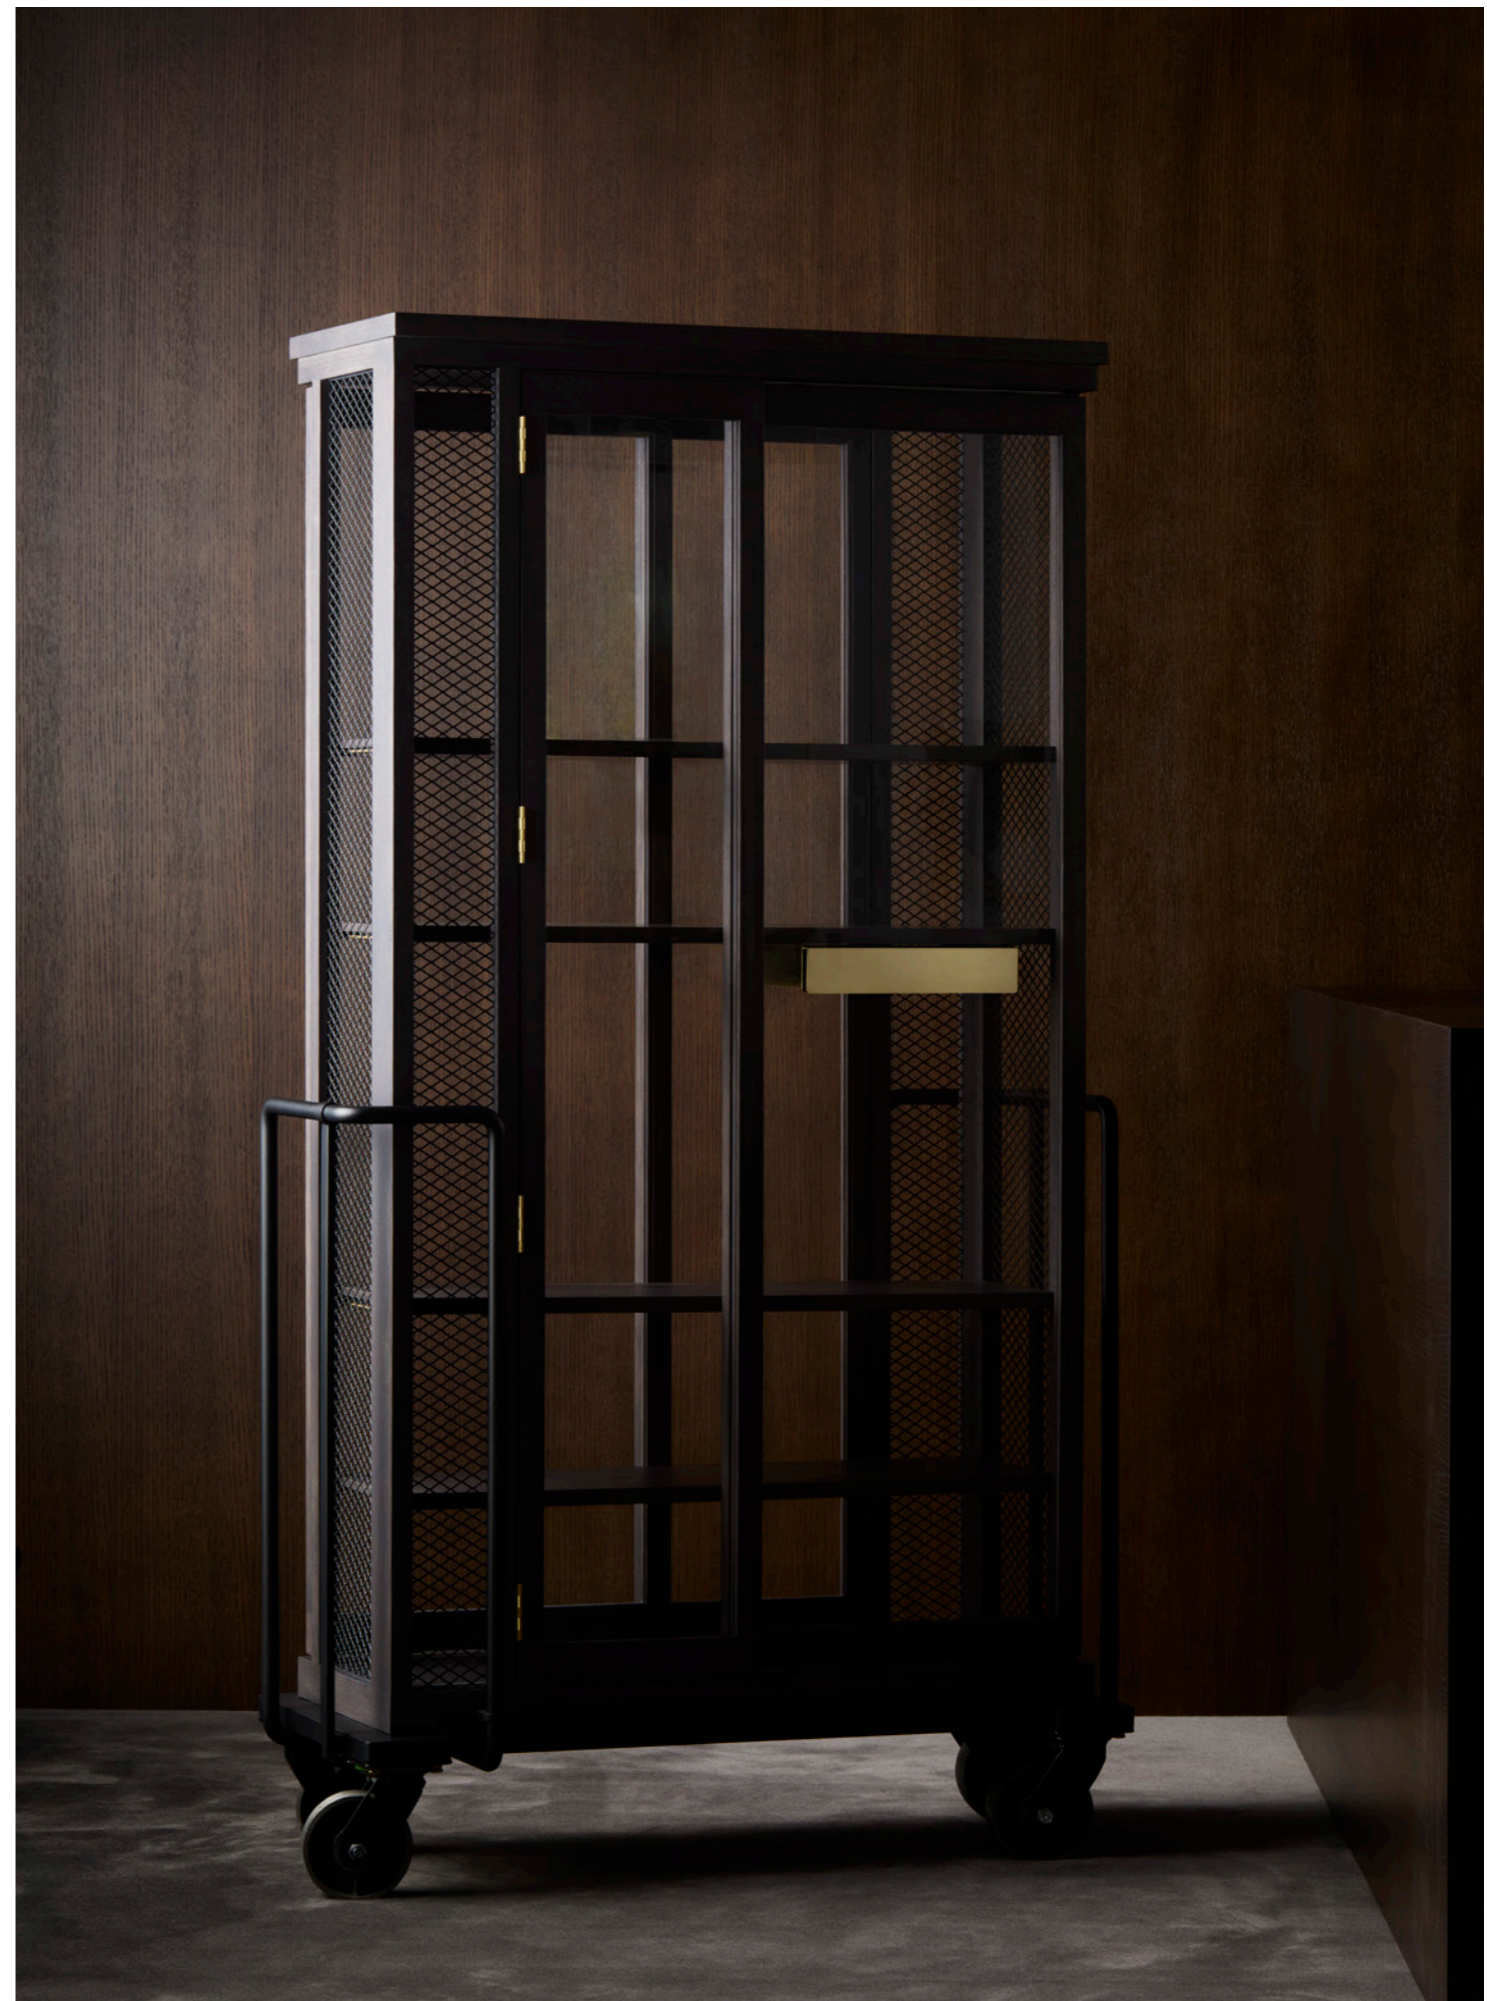

COLLECTIONS

Charlie Dining Chair – Yabu Pushelberg

Arden Dining Table – Layan

Marea Lounge Chair & Ottoman – Alessandro Munge

Timothy Upholstery Dining Chair – Yabu Pushelberg

Taylor One-Seater Small – Yabu Pushelberg