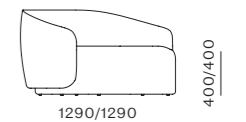

Taylor Sofa Small Right/Left

CODE & MATERIALS
TA-S421-R
TA-S421-L
Solid wood plywood frame,
Upholstery

DIMENSIONS
W2400 x D1290 x H700mm
Seating high:400mm