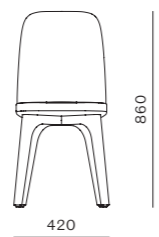

CODE & MATERIALS
UT-S220
Solid wood legs, Plywood panel, Steel hairline aged gold, Upholstery