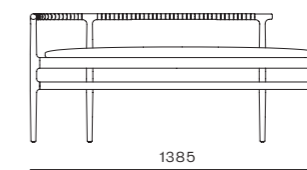

Charlie Bar Stool

CODE & MATERIALS
CE-S311-750
Solid wood frame, Upholstery

DIMENSIONS
W490 x D450 x H960mm
Seating height: 750mm

Charlie Bench

CODE & MATERIALS
CE-S611
Solid wood frame, Upholstery

DIMENSIONS
W1385 x D450 x H605mm
Seating height: 450mm