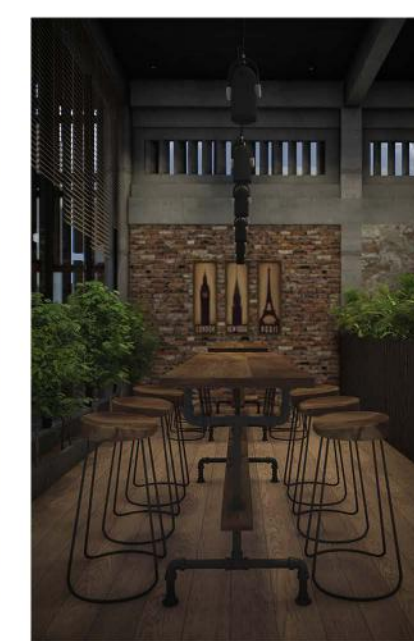

# GREEN COFFEE & BAKERY

BKK, Phnom Penh

Architecture / Interior Design / Landscape  
Scope of Work

888 sqm  
Site Area

hospitality.