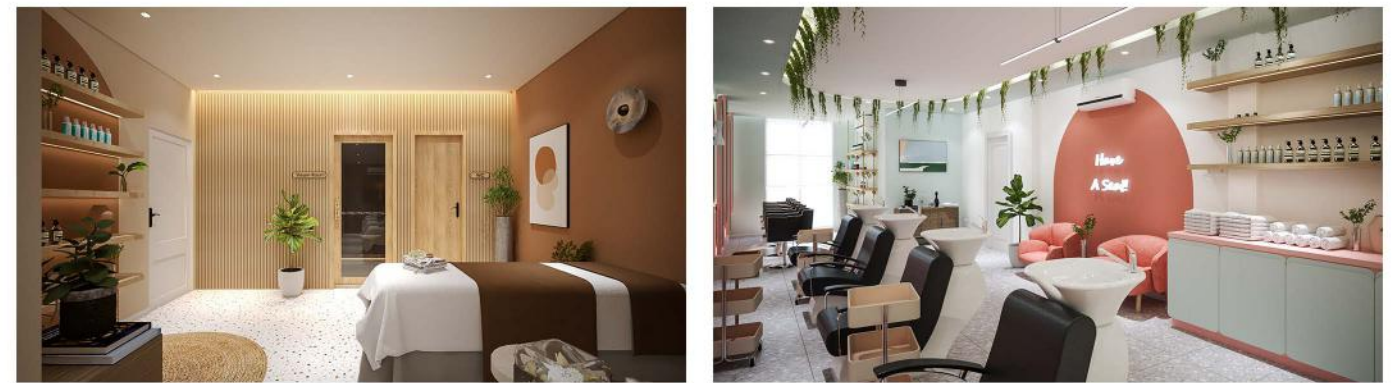

# EYE CARE

Chip Mong 271 Mega Mall, Phnom Penh

Interior Design  
Scope of Work

206 sqm  
Built Area

The 3 Design by R&K  
Construction