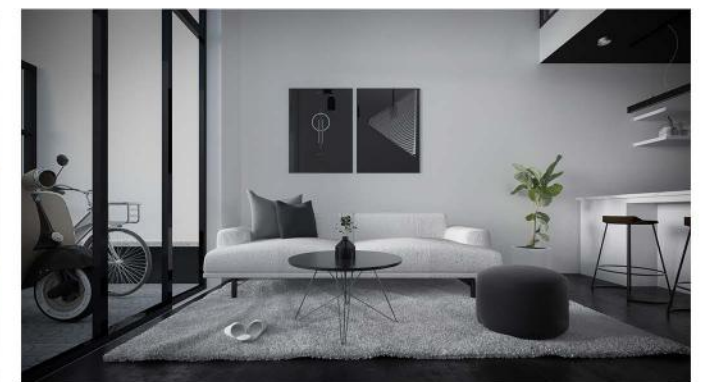

GREEN MINIMAL HOUSE

Chamkar Doung, Phnom Penh

Renovation / Architecture / Interior Design / Landscape
Scope of Work

64 sqm
Built Area