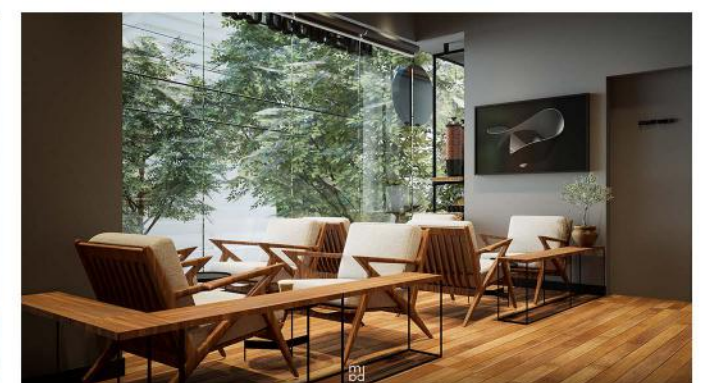

# RIVERWOOD COFFEE

Tuol Kork, Phnom Penh

Renovation / Architecture / Interior Design

Scope of Work

124 sqm  
Built Area