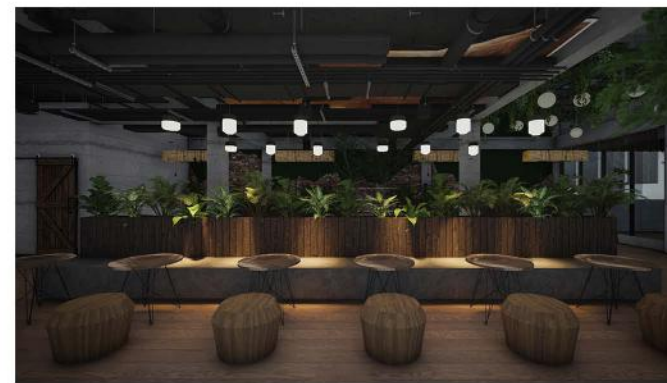

# GREEN COFFEE & BAKERY

BKK, Phnom Penh

Architecture / Interior Design / Landscape  
Scope of Work

888 sqm  
Site Area

hospitality.