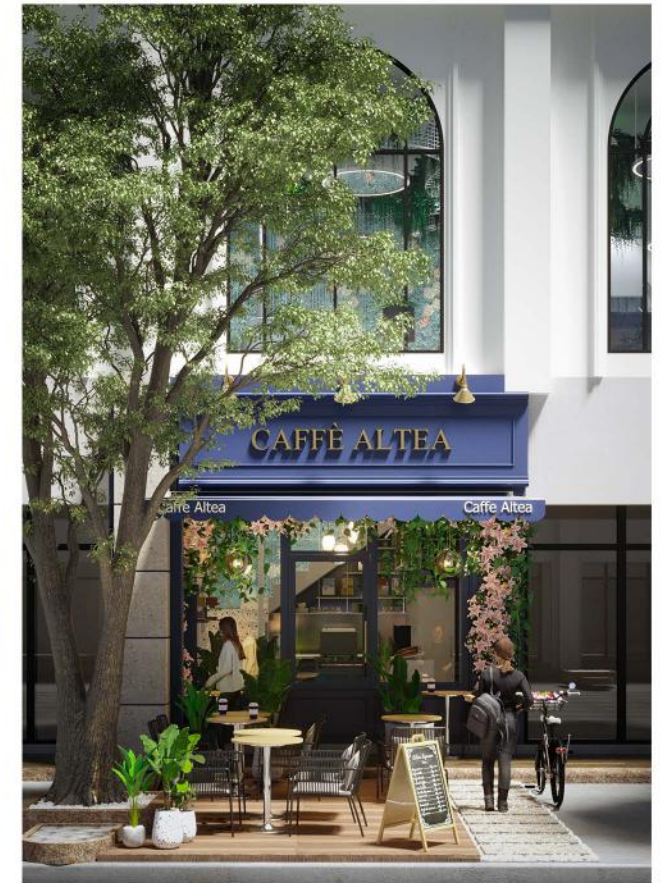

# CAFFÈ ALTEA

Boeung Snor, Phnom Penh

Renovation / Architecture / Interior Design / Landscape  
Scope of Work

31.5 sqm / 57.1 sqm  
Built Area / Site Area