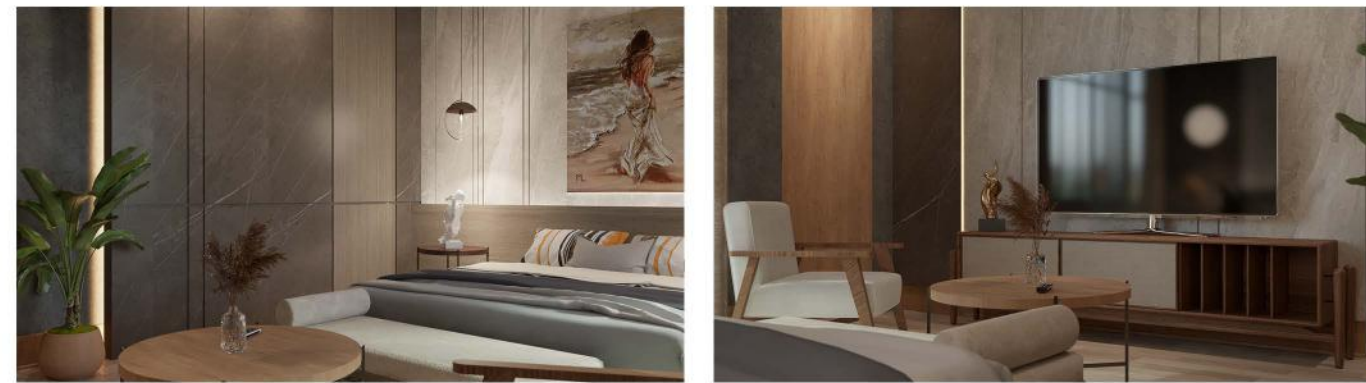

# BEDROOM INTERIOR

Chroy Changva, Phnom Penh

Renovation / Interior Design  
Scope of Work

71 sqm  
Built Area

The 3 Design by R&K  
Commissioner

commercial.