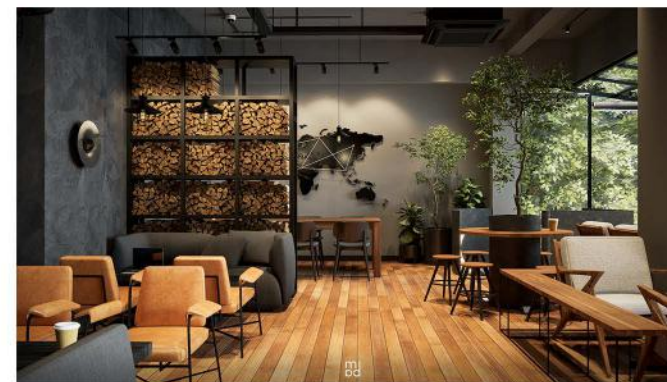

# RIVERWOOD COFFEE

Tuol Kork, Phnom Penh

Renovation / Architecture / Interior Design

Scope of Work

124 sqm  
Built Area