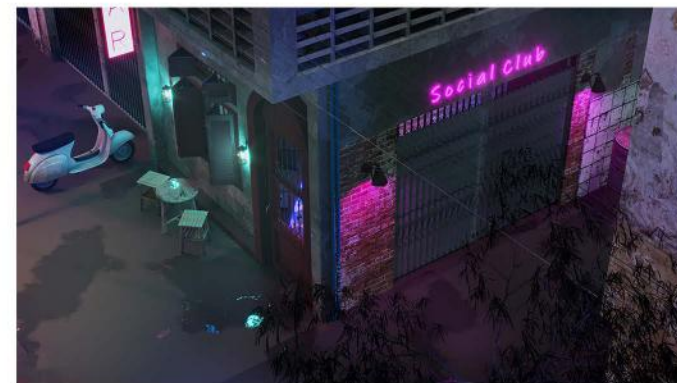

# CAFFÈ ALTEA

Boeung Snor, Phnom Penh

Renovation / Architecture / Interior Design / Landscape  
Scope of Work

31.5 sqm / 57.1 sqm  
Built Area / Site Area