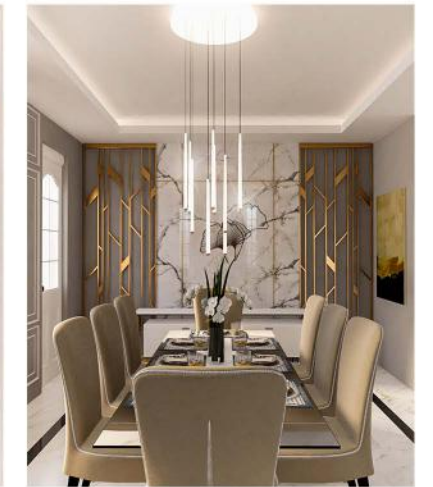

# INTIMATE HOUSE 1.0

Kandal

Interior Design  
Scope of Work

Borey Sovannaphumi  
Client

44 sqm / 84 sqm  
Built Area / Site Area