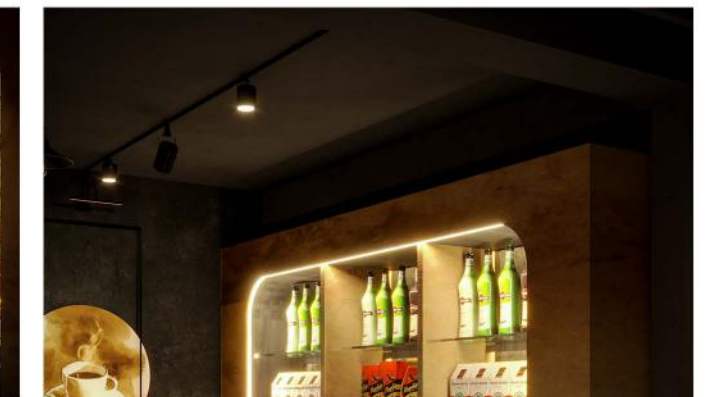

GBS SHOWROOM

Tuol Kork, Phnom Penh

Renovation / Interior Design
Scope of Work

90 sqm
Built Area