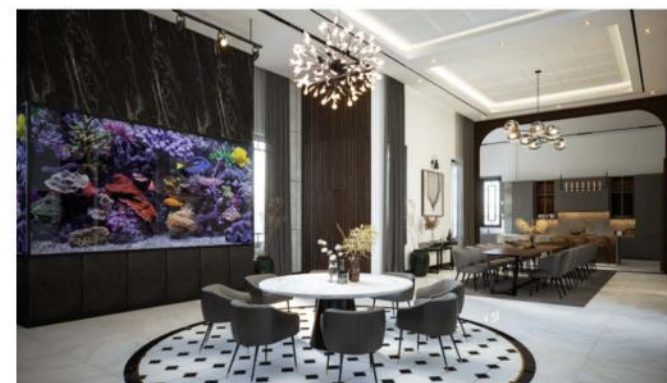

# KAMPOT RESIDENCE

Kampot

Interior Design  
Scope of Work

635 sqm  
Built Area

The 3 Design by R&K  
Commissioner