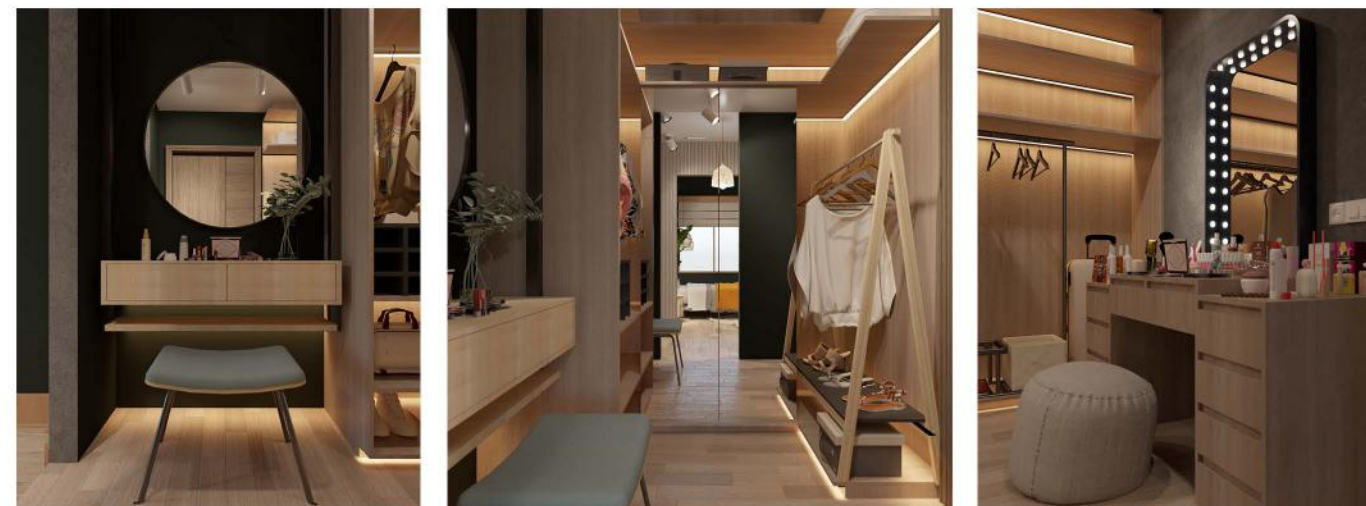

# BEDROOM INTERIOR

Chroy Changva, Phnom Penh

Renovation / Interior Design  
Scope of Work

71 sqm  
Built Area

The 3 Design by R&K  
Commissioner

commercial.