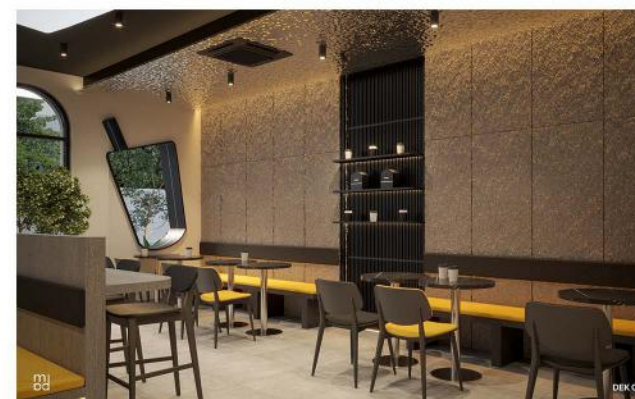

DEK CHA

Takhmao, Kandal

Renovation / Architecture / Interior Design
Scope of Work

63 sqm
Built Area