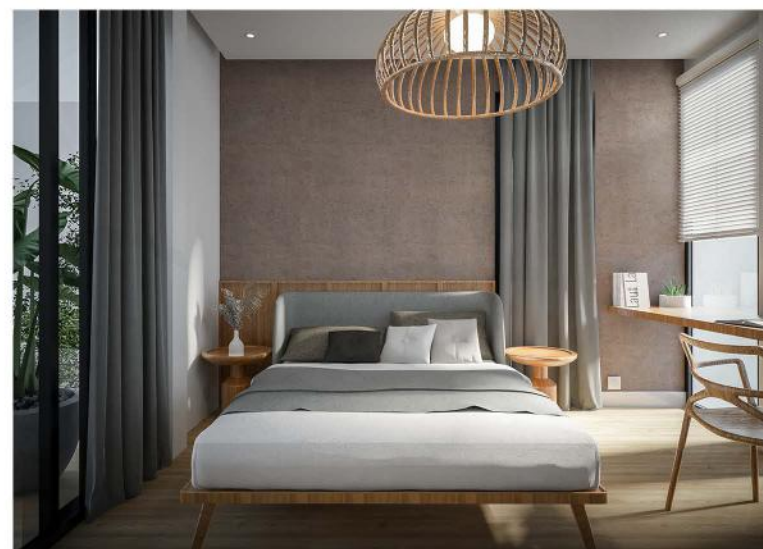

INTERLOCK HOUSE

Choeung Ek, Phnom Penh

Architecture / Interior Design / Landscape
Scope of Work

260 sqm / 98.5 sqm
Site Area / Built Area