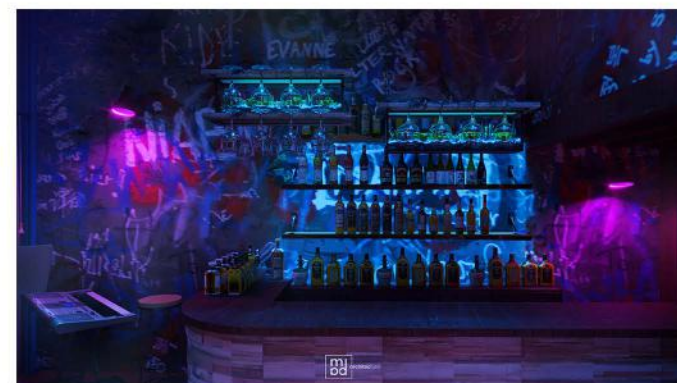

# CAFFÈ ALTEA

Boeung Snor, Phnom Penh

Renovation / Architecture / Interior Design / Landscape  
Scope of Work

31.5 sqm / 57.1 sqm  
Built Area / Site Area