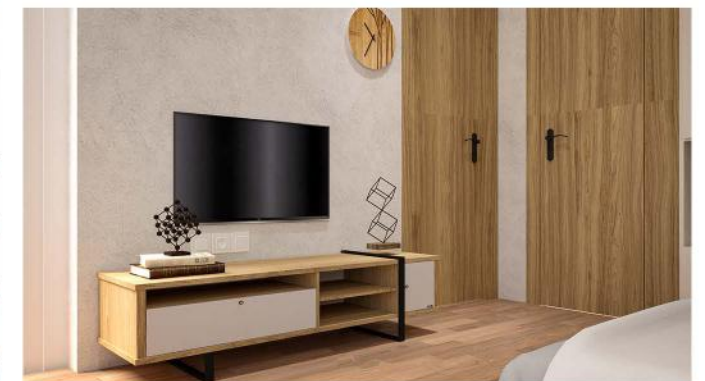

# VILLA SUITE

Kandal

Interior Design  
Scope of Work

Borey Sovannaphumi  
Client

165 sqm / 440 sqm  
Built Area / Site Area