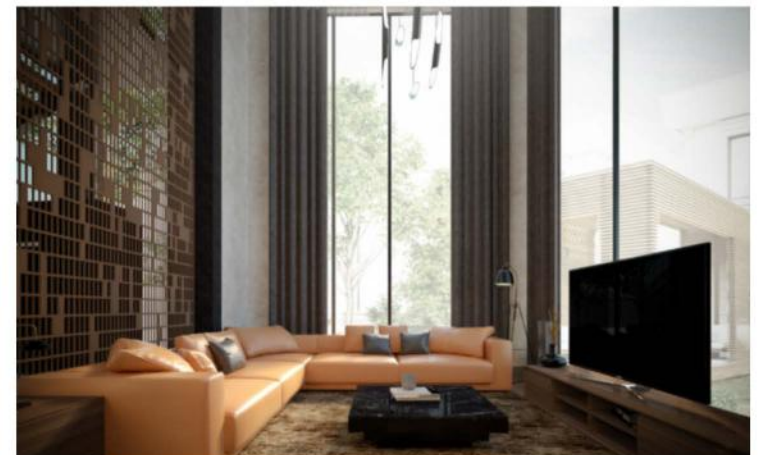

371 RESIDENCE

Boeung Chhouk, Phnom Penh

Architecture / Interior Design / Landscape
Scope of Work

448 sqm / 140 sqm
Site Area / Built Area