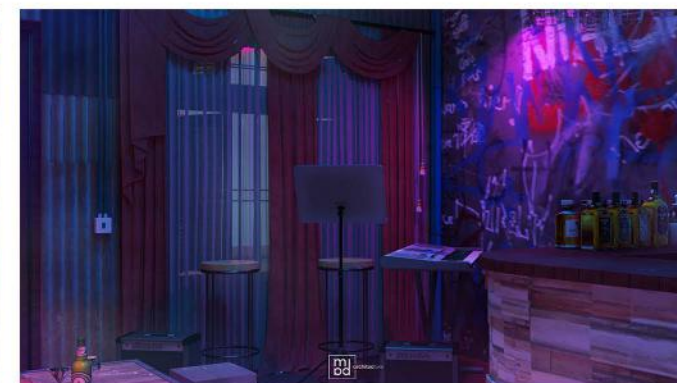

# CAFFÈ ALTEA

Boeung Snor, Phnom Penh

Renovation / Architecture / Interior Design / Landscape  
Scope of Work

31.5 sqm / 57.1 sqm  
Built Area / Site Area