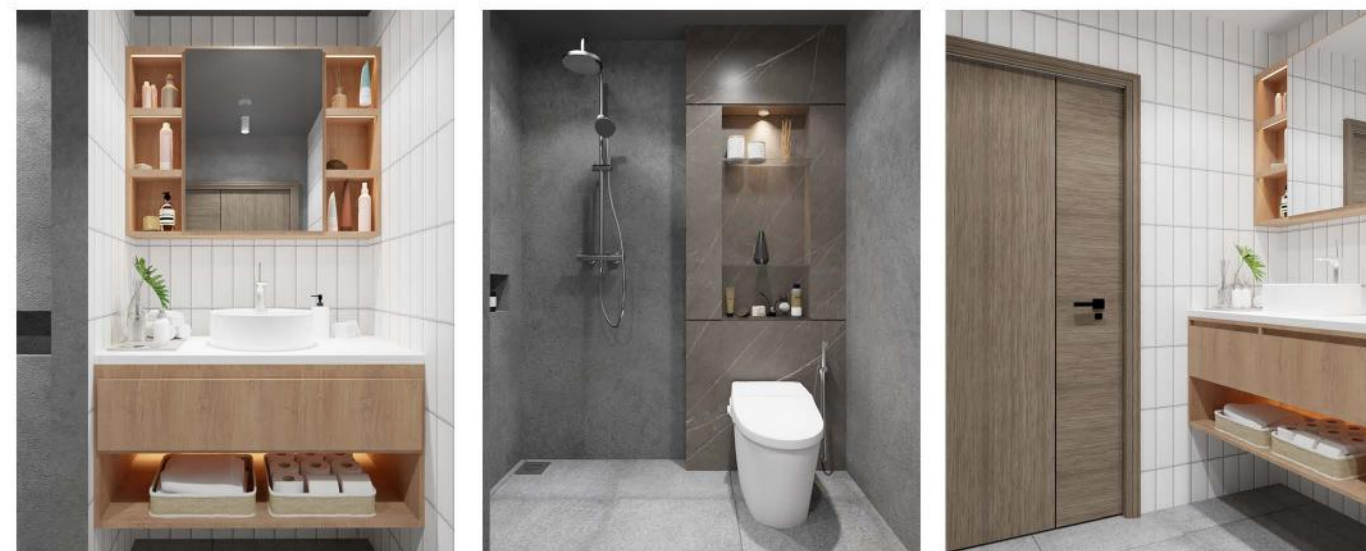

# BEDROOM INTERIOR

Chroy Changva, Phnom Penh

Renovation / Interior Design  
Scope of Work

71 sqm  
Built Area

The 3 Design by R&K  
Commissioner

commercial.