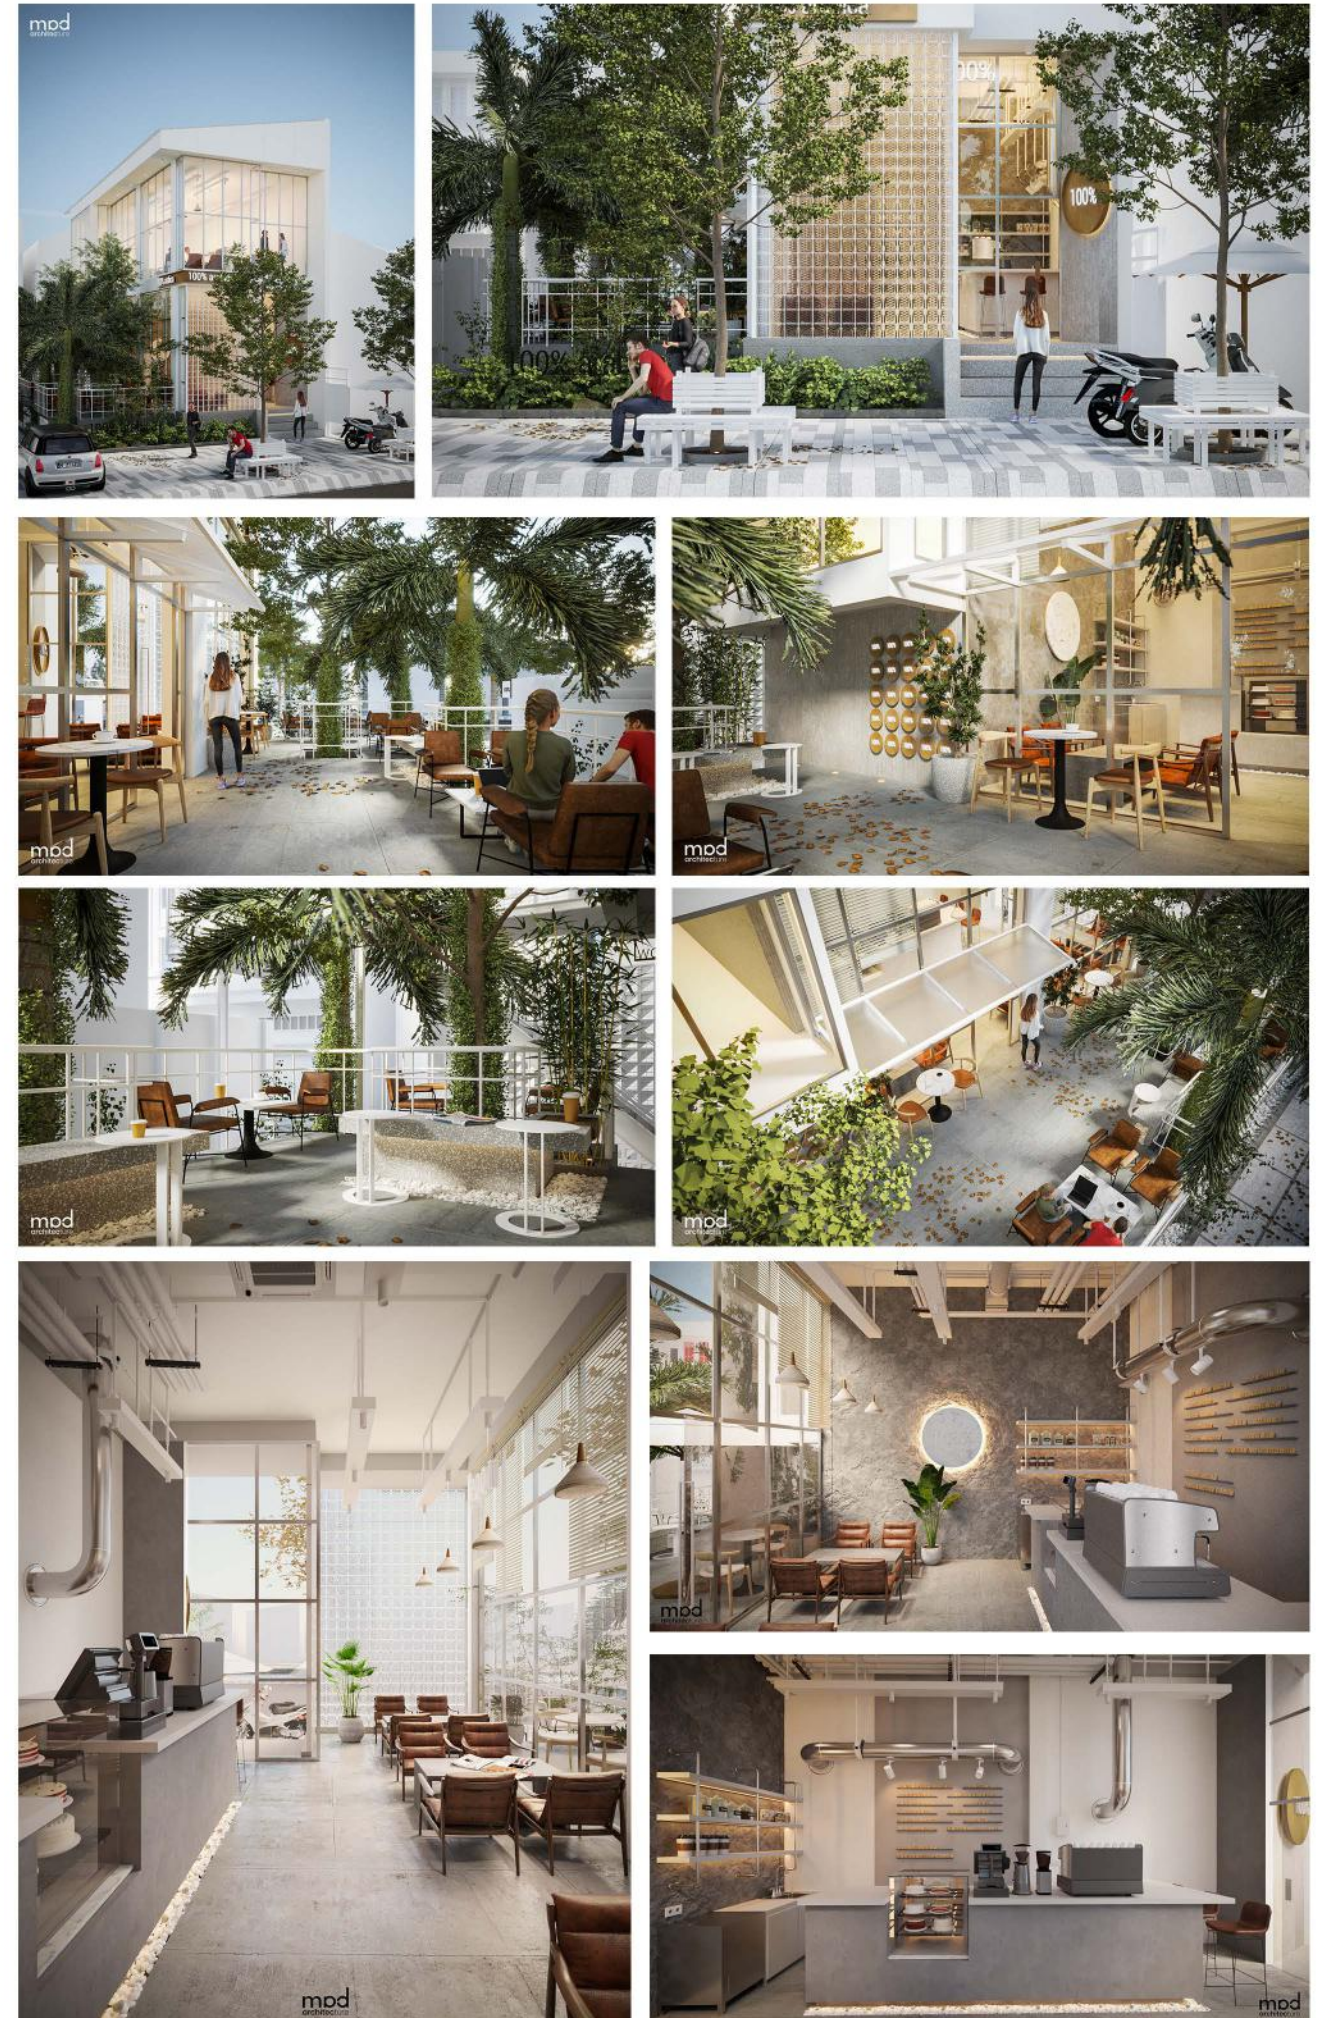

# THE GLASSHOUSE COFFEE

Tuol Kork, Phnom Penh

Renovation / Architecture / Interior Design / Landscape  
Scope of Work

229 sqm  
Built Area