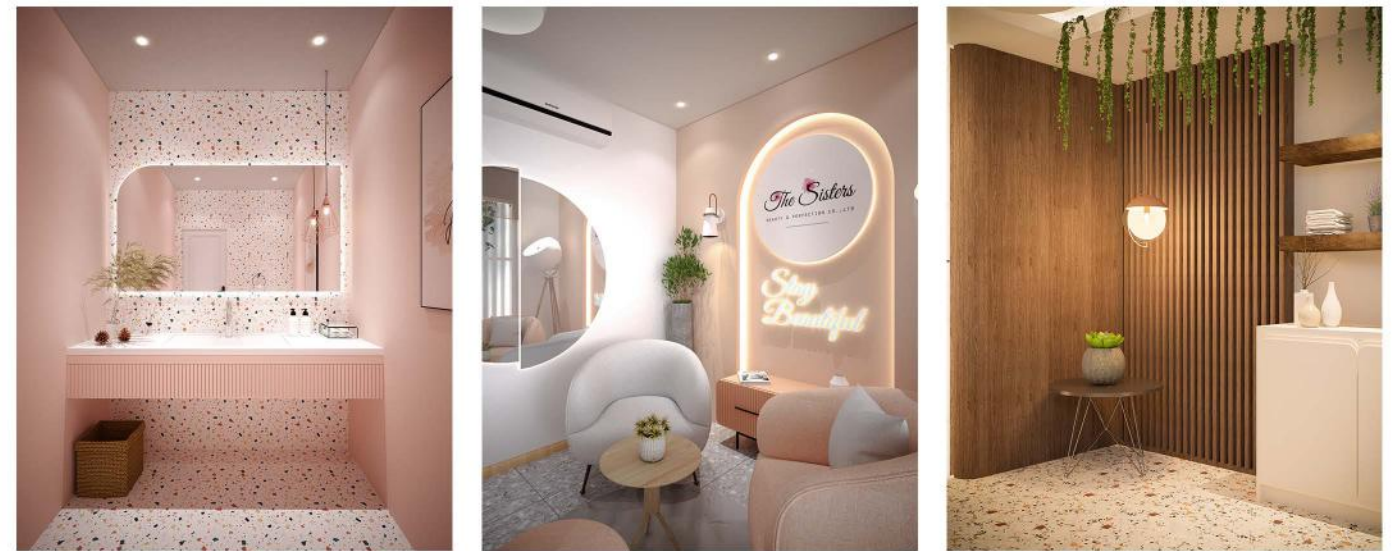

# GBS SHOWROOM

Tuol Kork, Phnom Penh

Renovation / Interior Design  
Scope of Work

90 sqm  
Built Area

# EYE CARE

Chip Mong 271 Mega Mall, Phnom Penh

Interior Design  
Scope of Work

206 sqm  
Built Area

The 3 Design by R&K  
Construction

# THE SISTERS BEAUTY CENTER

Tuol Kork, Phnom Penh

Renovation / Architecture / Interior Design / Landscape  
 Scope of Work

The 3 Design by R&K  
 Construction

351 sqm / 475 sqm  
 Built Area / Site Area