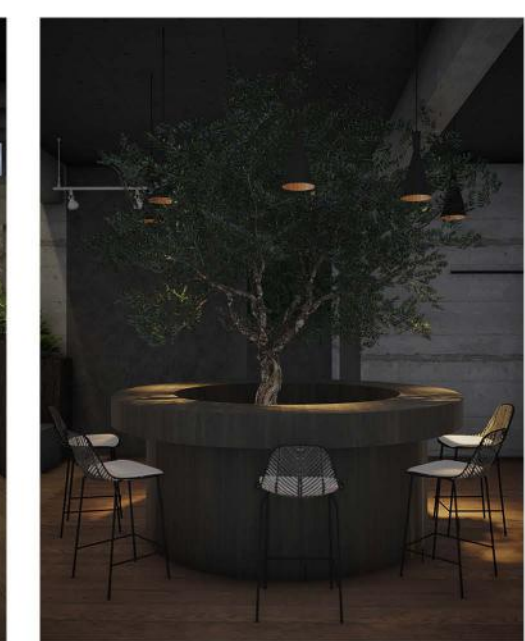

# GREEN COFFEE & BAKERY

BKK, Phnom Penh

Architecture / Interior Design / Landscape  
Scope of Work

888 sqm  
Site Area

hospitality.