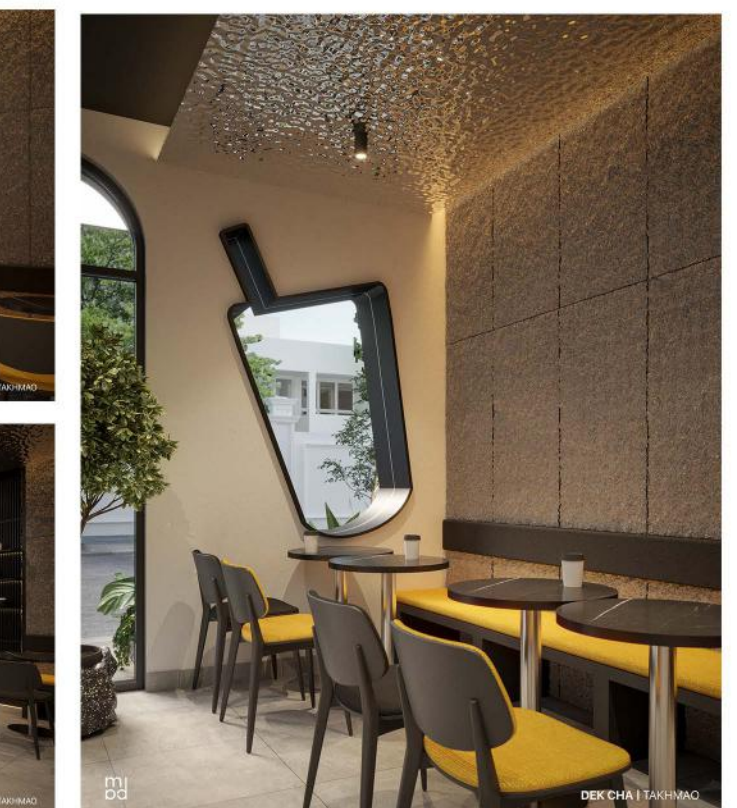

DEK CHA

Takhmao, Kandal

Renovation / Architecture / Interior Design
Scope of Work

63 sqm
Built Area