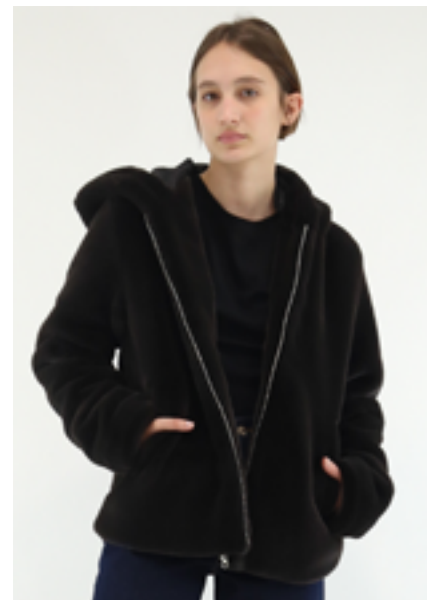

VAGUE 02
34-42 - ABCD
495€ - £549

123FAUSTINE

CFPOU00584
CHOCOLAT

81% modacrylic, 19% polyester

VAGUE 03
34-42 - ABC
445€ - £459

123FELICIEN

CFPOU00591
CHOCOLAT

100% polyester