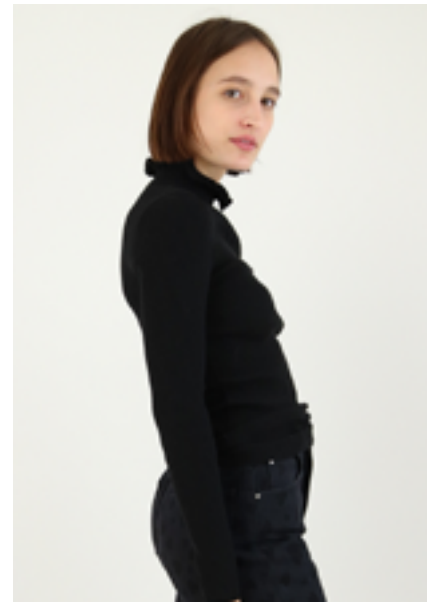

80% wool, 20% polyamide

VAGUE 02
T0-T3 - ABCD
245€ - £269

123MEETING

CFPPU00947
CHOCOLAT

34% viscose, 34% polyamide, 32% wool

VAGUE 03
T0-T3 - ABCD
195€ - £219

123MEETING

CFPPU00947
NOIR