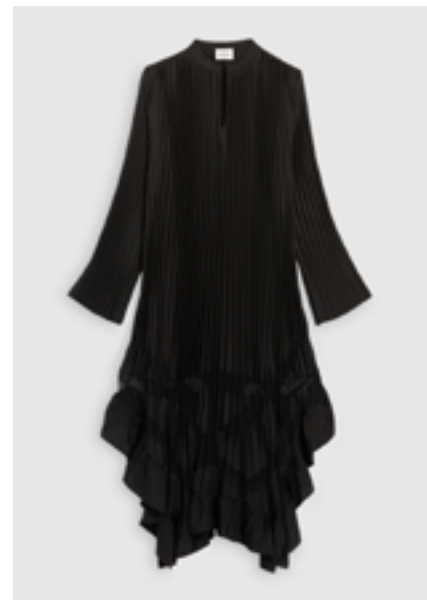

122RIVERSA

CFPRO01784
NOIR

100% polyester

CARRY OVER
34-44 - ABCD
295€ - £329