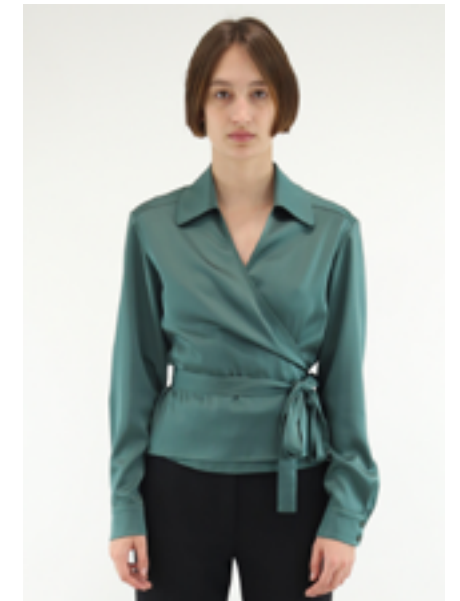

123BRADELLA

CFPT000847
VERT

100% polyester

VAGUE 04
34-40 - ABCD
225€ - £249