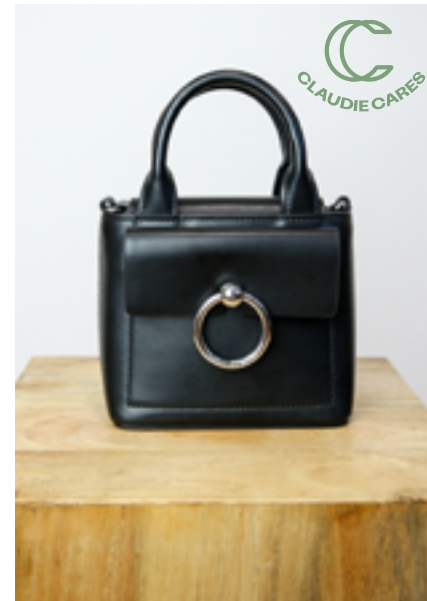

223ALCHIMIE

CFACH00427
CAMEL

Leather: 100% sheep

CARRY OVER
36-41 - ABCD
265€ - £279

223ALLIANCE

CFABI00144
OR PALE

100% brass

CARRY OVER
TU - ABCD
75€ - £89