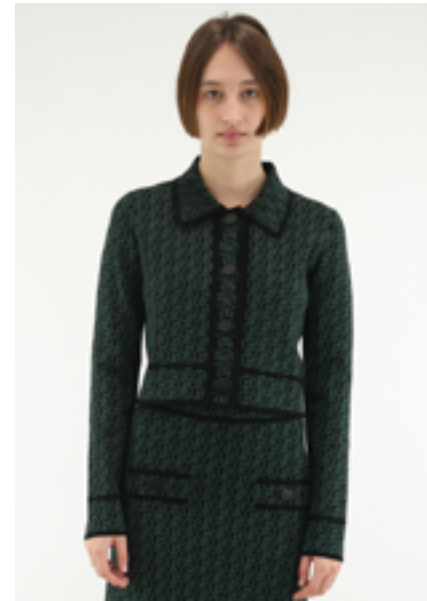

123MICBIS

CFPCA00562
MULTICO

70% viscose, 30% polyester

VAGUE 04
T0-T3 - ABC
245€ - £269