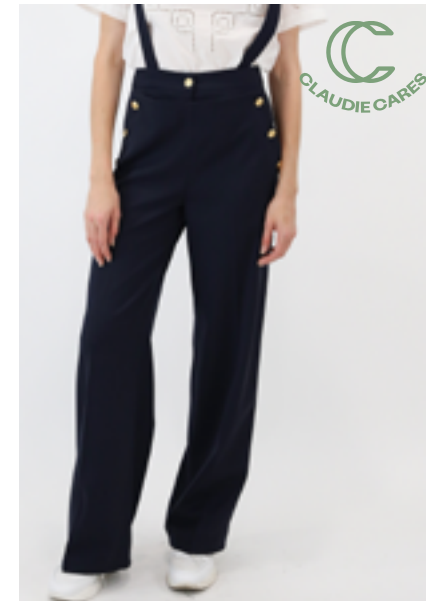

223PAMES

CFPPA00435
MARINE

55% polyester, 44% wool, 1% elastane

CARRY OVER
34-44 - ABCD
295€ - £329