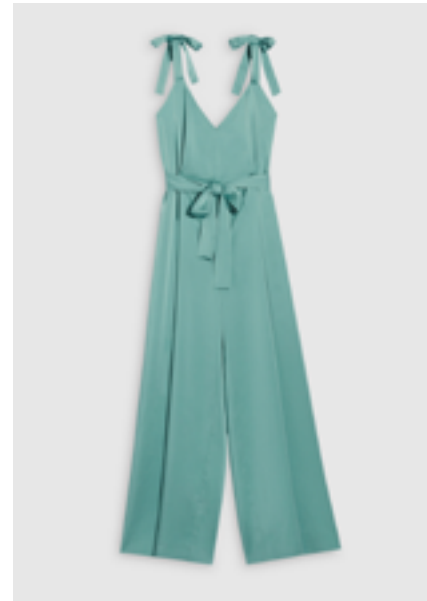

123JIZZIE

CFPC000174
VERT D'EAU

100% polyester

PRÉ-COLLECTION
34-44 - ABCD
295€ - £329