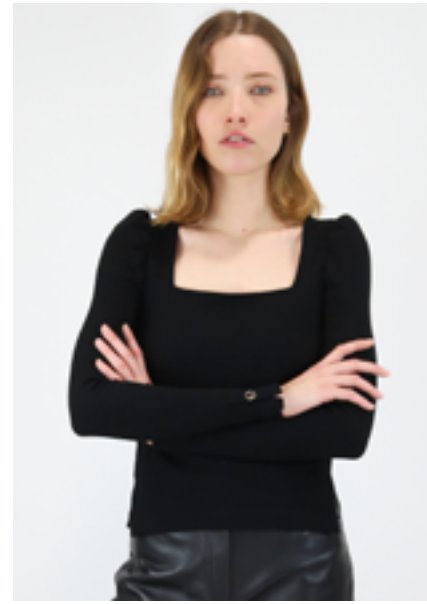

T-SHIRTS - T-SHIRTS

121TROCADERO

CFPTS00557
ECRU

68% viscose, 28% polyester, 4% elastane

CARRY OVER
T0,T1,T2,T3 - ABCD
135€ - £139

122TUMI

CFPTS00682
NOIR

92% viscose, 8% elastane