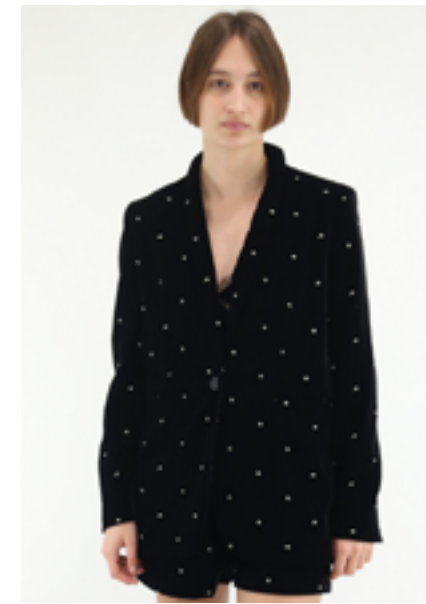

123VITTORIO

CFPVE00399
BICOLORE

100% polyester

VAGUE FÊTES
34-42 - ABCD
395€ - £429