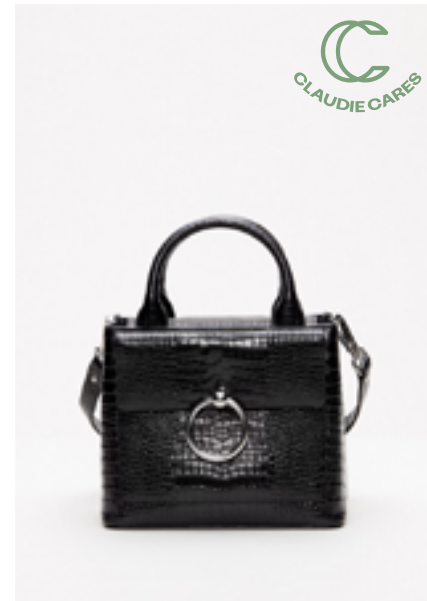

Leather: 100% sheep

CARRY OVER
TU - ABCD
295€ - £329

120ANOUCKSMALL

CFASA00117
NOIR

Leather: 100% cow

CARRY OVER
TU - ABCD
245€ - £269

120ANOUCKSMALLREPTILECROCO

CFASA00086
NOIR