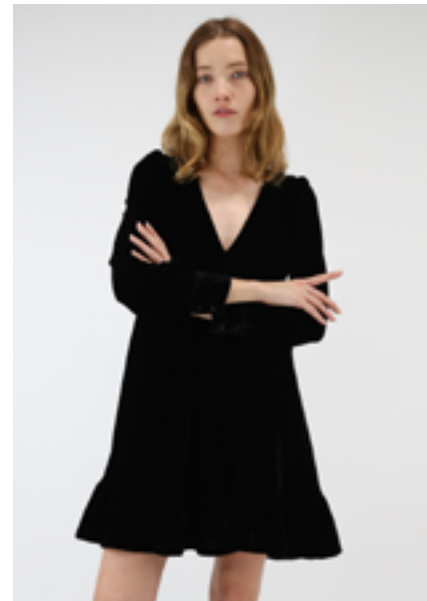

CFPPA00435
MARINE

55% polyester, 44% wool, 1% elastane

CARRY OVER
34-44 - ABCD
295€ - £329

223PLAYER

CFPPA00423
NOIR

55% polyester, 44% wool, 1% elastane

CARRY OVER
34-42 - ABCD
255€ - £269

223RAIN