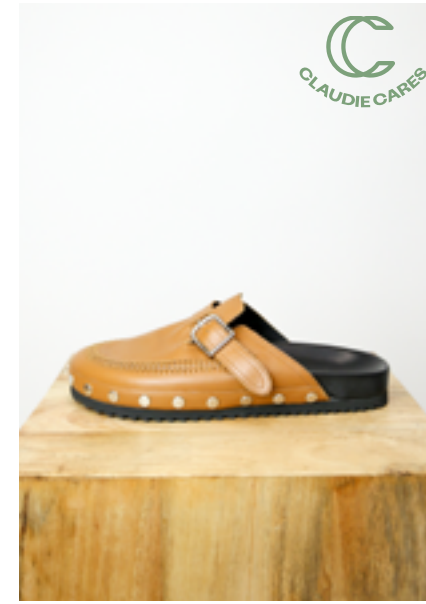

223ACASQUETTENAVY

CFABO00321
BLEU

100% cotton

CARRY OVER
TU - ABCD
95€ - £109

223ARCHY

CFACH00413
CAMEL

Leather: 100% sheep

CARRY OVER
36-41 - ABCD
255€ - £269