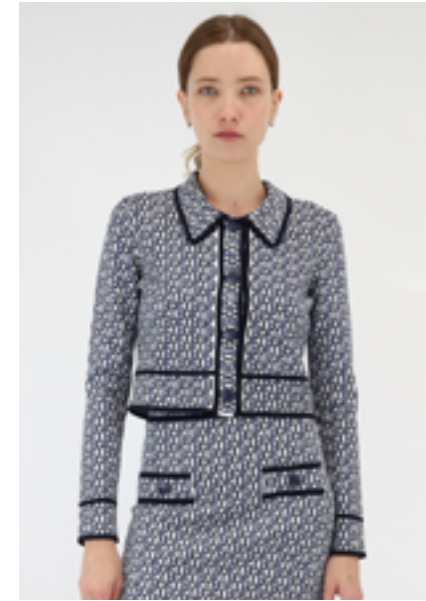

CFPT000788
ECRU

100% polyester

CARRY OVER
34-44 - ABCD
195€ - £219

223CLYDE

CFPBL00233
BICOLORE

Leather: 100% lamb

CARRY OVER
34-40 - ABCD
495€ - £549

223MICBIS