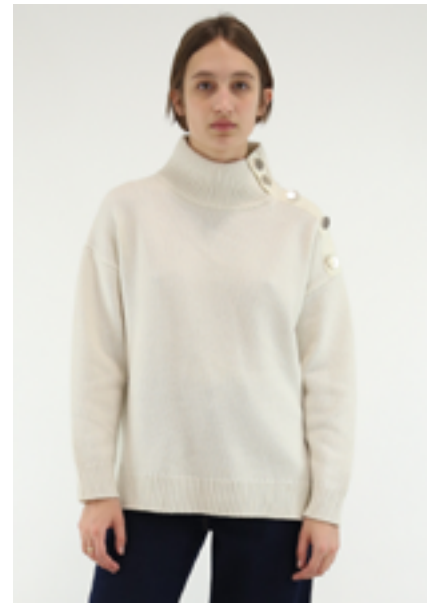

80% wool, 20% polyamide

VAGUE 02
T0-T3 - ABC
195€ - £219

123MAJUSCULETER

CFPPU00949
BORDEAUX

71% viscose, 29% polyester

VAGUE OPE
T0-T3 - ABCD
165€ - £179

123MALO

CFPPU00958
ECRU