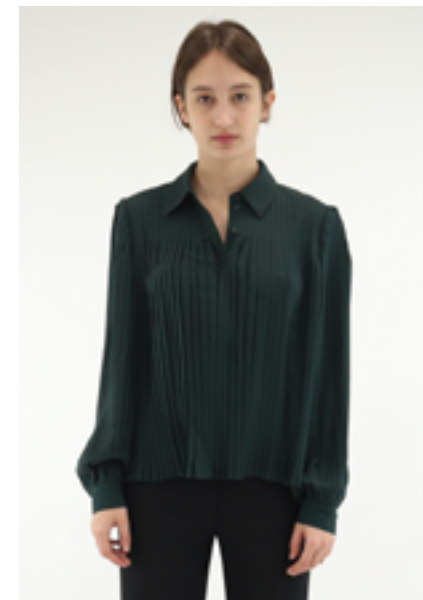

123BAPIA

CFPT000831
CEDRE

100% polyester

VAGUE 04
34-44 - ABCD
225€ - £249