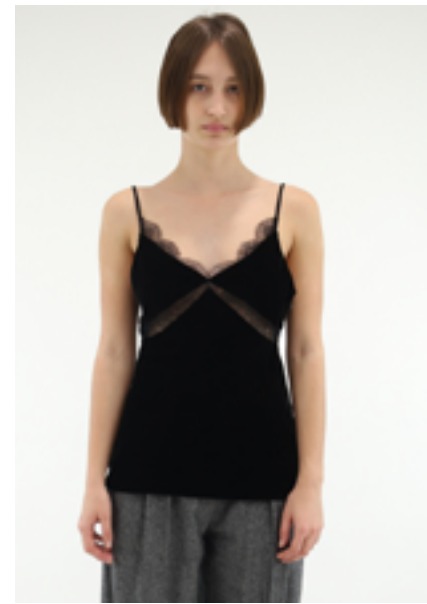

VAGUE 04
34-44 - ABC
225€ - £249

123BIBELLE

CFPT000850
VANILLE

82% triacetate, 18% polyester

VAGUE FÊTES
34-40 - ABCD
195€ - £219

123BIBELLEVELOURS

CFPT000851
NOIR

72% viscose, 28% polyester