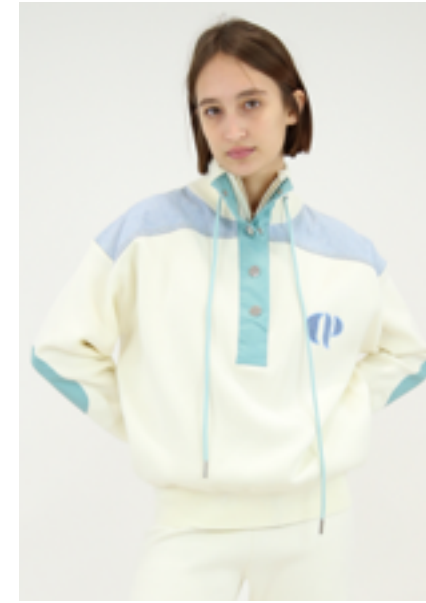

CFPPU00964
MULTICO

52% viscose, 28% polyester, 10% wool,
10% polyamide

VAGUE CAPSULE
T1-T3 - 50 MAG EXCLU
295€ - £329

123MIKE

CFPPU00953
MULTICO

80% wool, 20% polyamide

VAGUE 04
T0-T3 - ABCD
245€ - £269

123MINIMUMBIS