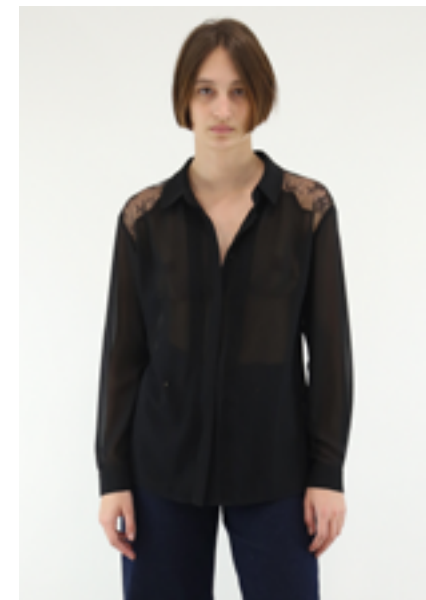

123CHILLA

CFPCM00395
NOIR

100% polyester

VAGUE 04
34-44 - AB
245€ - £269