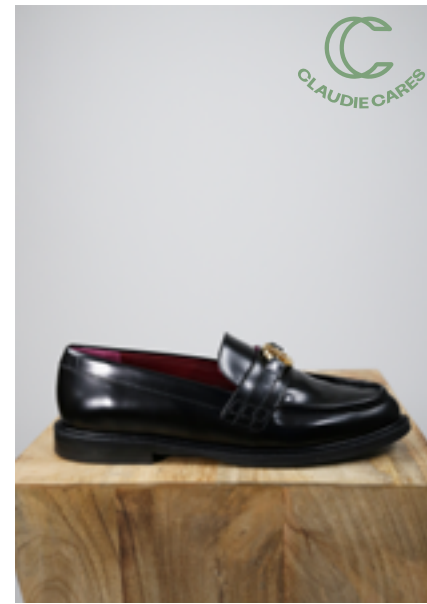

CFACH00400
CAMEL

Leather: 100% cow

CARRY OVER
36-41 - ABCD
355€ - £379

122AUDE

CFACH00395
NOIR

Leather: 100% goat

CARRY OVER
36-41 - ABCD
275€ - £299

122MADI