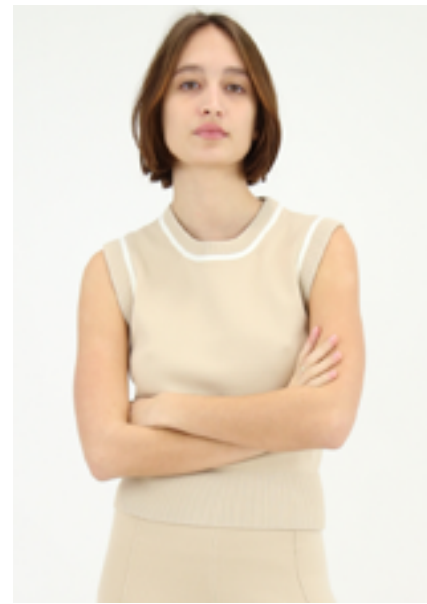

100% wool

VAGUE 03
T0-T3 - ABCD
265€ - £279

123MADRIGAL

CFPPU00938
ECRU

50% cotton, 25% polyamide, 25% wool

VAGUE 01
T0-T3 - ABCD
195€ - £219

123MAJUSCULETER

CFPPU00949
BEIGE CLAIR