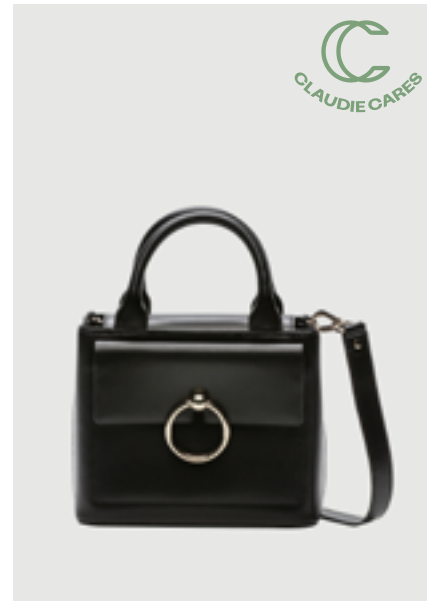

120ANOUCKSMALL

CFASA00117
NOIR

Leather: 100% cow

CARRY OVER
TU - ABCD
245€ - £269