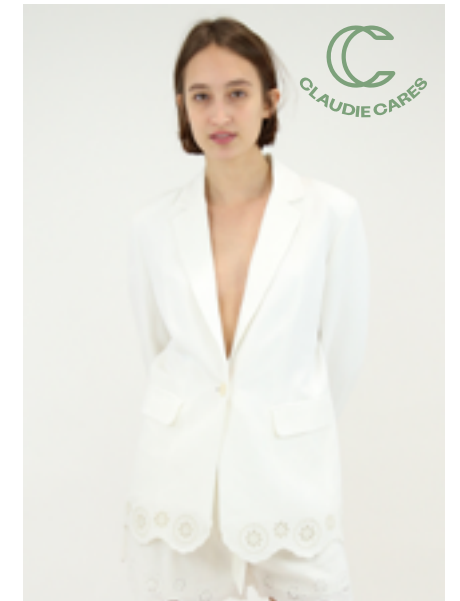

123VERMEIL

CFPVE00370
ECRU

Tissu principal: 70% viscose, 30% linen

PRÉ-COLLECTION
34-42 - ABC
395€ - £429