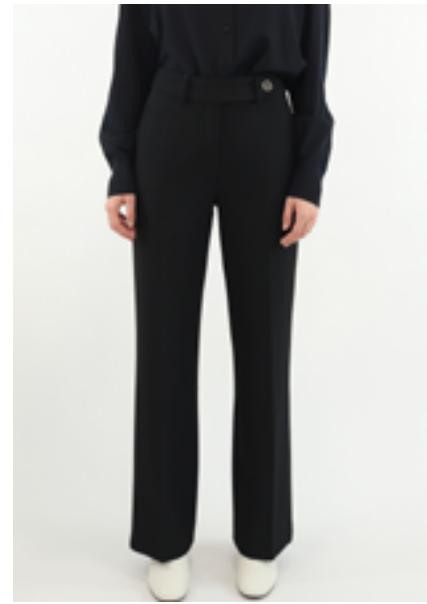

123PIXIABIS

CFPPA00494
NOIR

69% polyester, 28% viscose, 3% elastane

VAGUE 04
34-44 - ABCD
245€ - £269