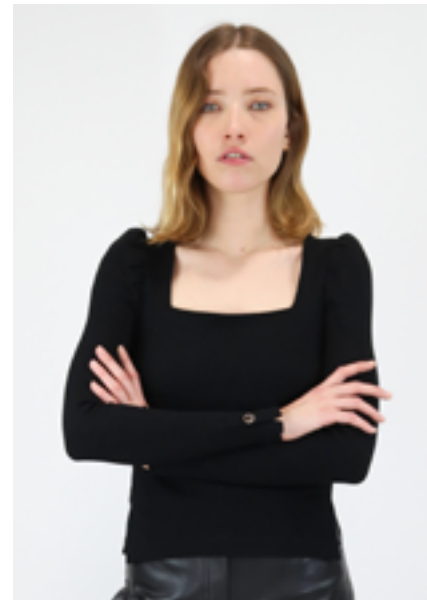

CFPJU00391
IVOIRE

50% cotton, 31% polyamide, 18% viscose, 1% elastane

CARRY OVER
T0-T3 - ABCD
185€ - £199

122TELI

CFPRO01754
BICOLORE

100% cotton

CARRY OVER
T0-T3 - ABCD
285€ - £299

122TUMI