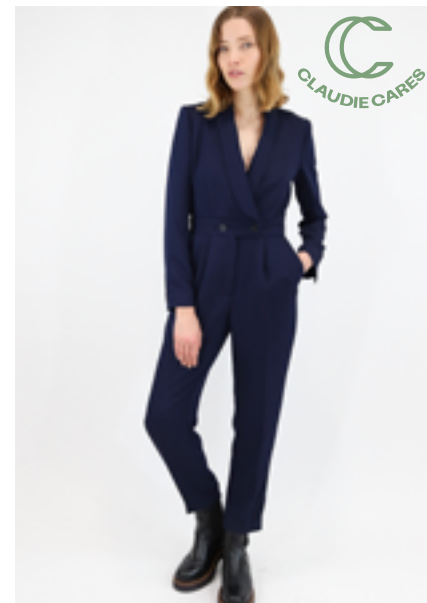

122JOSEPHA

CFPCO00147
MARINE

100% lamb

CARRY OVER
34-44 - ABCD
325€ - £329