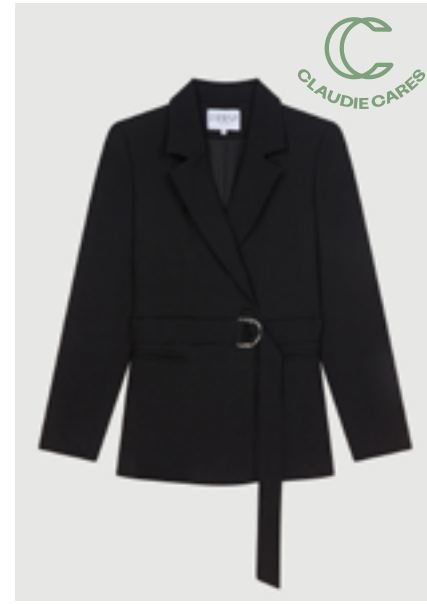

120VALAYA

CFPVE00099
NOIR

82% triacetate, 18% polyester

CARRY OVER
34-44 - ABCD
365€ - £379