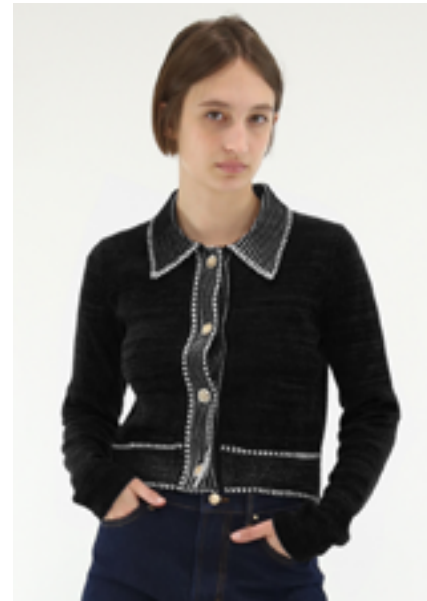

CFPSW00145
IVOIRE

69% cotton, 31% polyester

CARRY OVER
T0,T1,T2,T3 - ABCD
155€ - £159

CARDIGANS - CARDIGANS

123MIAC

CFPCA00559
MARINE

51% cotton, 30% polyamide, 18% viscose, 1% elastane

VAGUE 02
T0-T3 - ABC
255€ - £269