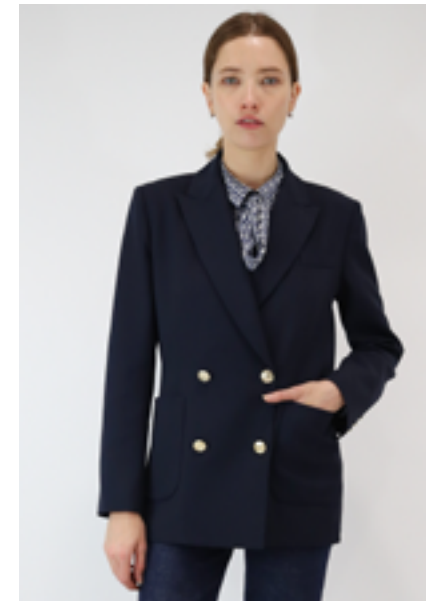

CFPRO01869
NOIR

73% viscose, 27% polyester

CARRY OVER
34-42 - ABCD
285€ - £299

223ROCK

CFPRO01866
MARINE

100% polyester

CARRY OVER
34-44 - ABCD
325€ - £329

223VIRGINIA