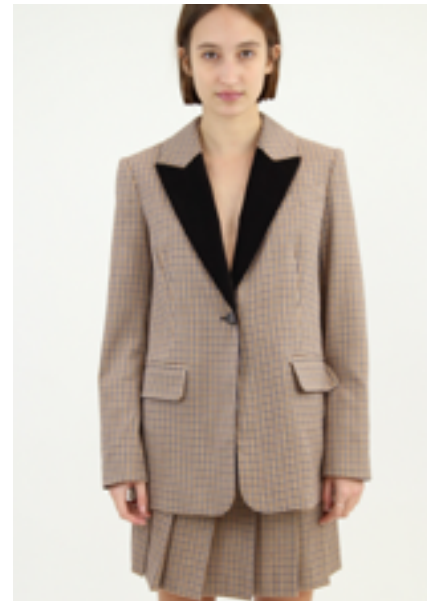

PRÉ-COLLECTION
1-2 - AB
225€ - £249

123VALMY

CFPVE00373
NOUGAT

68% polyester, 29% viscose, 3% elastane

VAGUE 01
34-40 - ABCD
355€ - £379

123VALMYCARREAUX

CFPVE00381
MULTICO

62% polyester, 27% viscose, 10% wool, 1% elastane