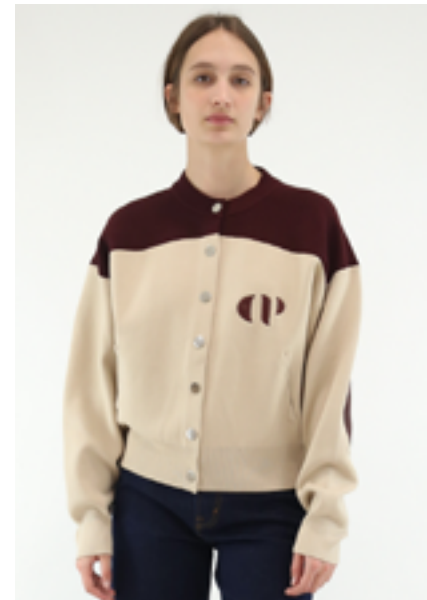

123MINIMUM

CFPCA00564
BICOLORE

58% viscose, 25% polyester, 17% polyamide

VAGUE 03
T0-T3 - ABCD
275€ - £299