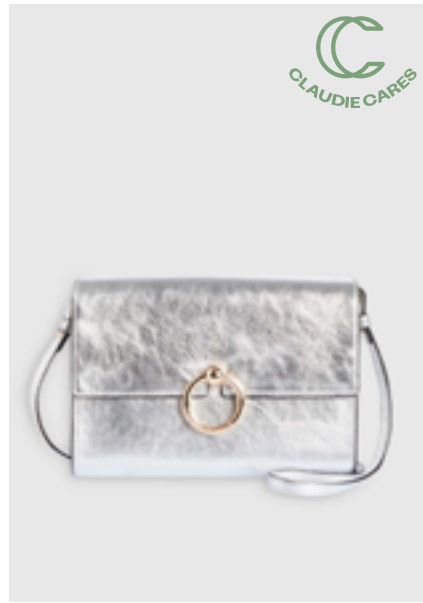

122ANOUCKPOUCHARGENT

CFASA00454
ARGENT

Leather: 100% goat

CARRY OVER
TU - ABCD
225€ - £249