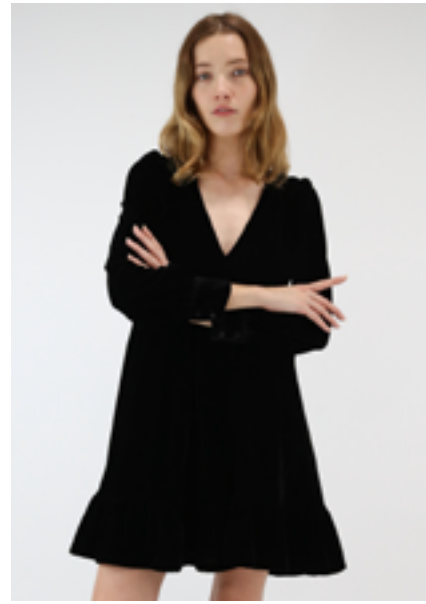

223RAIN

CFPRO01869
NOIR

73% viscose, 27% polyester

CARRY OVER
34-42 - ABCD
285€ - £299