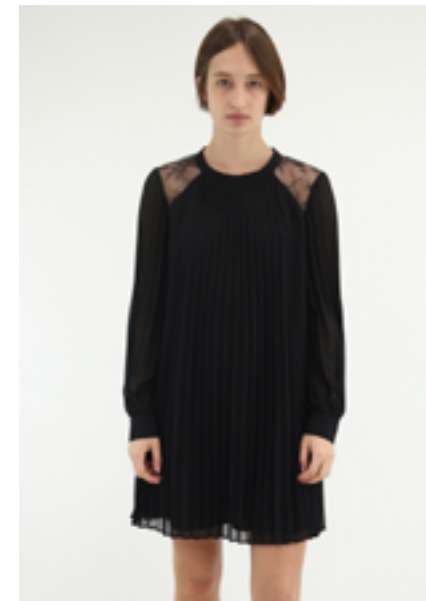

100% polyester

VAGUE 03
34-44 - ABC
235€ - £249

123RIBON

CFPRO02063
NOIR

100% polyester

VAGUE 04
34-44 - AB
295€ - £329

123RIFIFINEW

CFPRO02108
NOIR