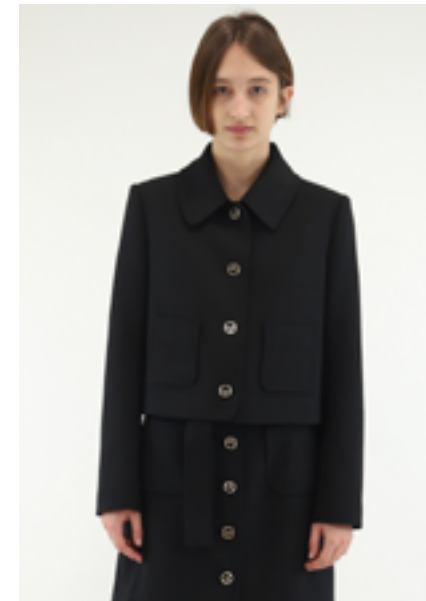

123VIVIENNEBIS

CFPVE00405
NOIR

69% polyester, 28% viscose, 3% elastane

VAGUE 04
34-42 - ABCD
295€ - £329