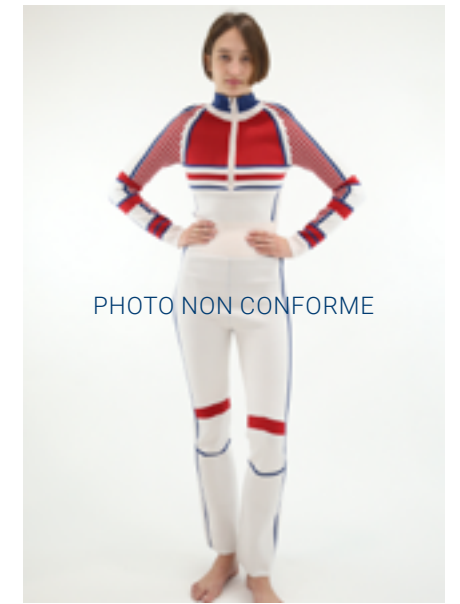

123MOLDAVITE

CFPCO00178
MULTICO

52% viscose, 38% polyamide, 10% wool

VAGUE CAPSULE
T1-T3 - 50 MAG EXCLU
395€ - £429