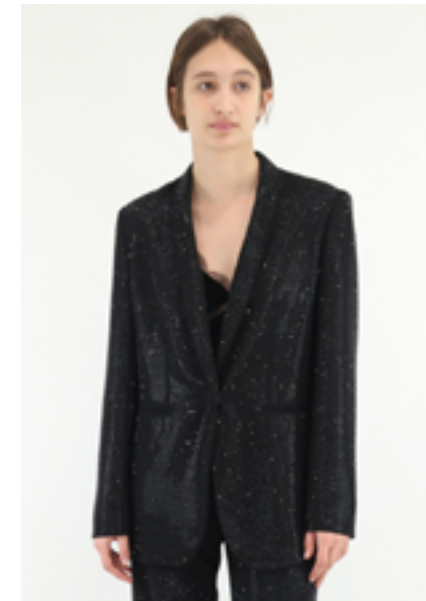

123VARIETASTRASS

CFPVE00403
NOIR

100% polyester

VAGUE FÊTES
34-40 - A + ECOM
485€ - £549