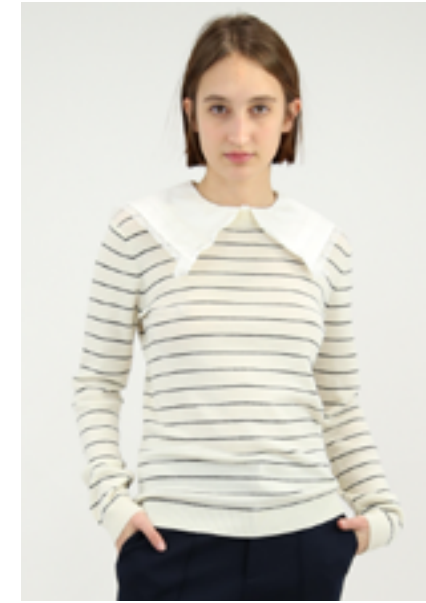

123MADONIA

CFPPU00945
BICOLORE

100% wool

VAGUE 02
T0-T3 - ABC
265€ - £279