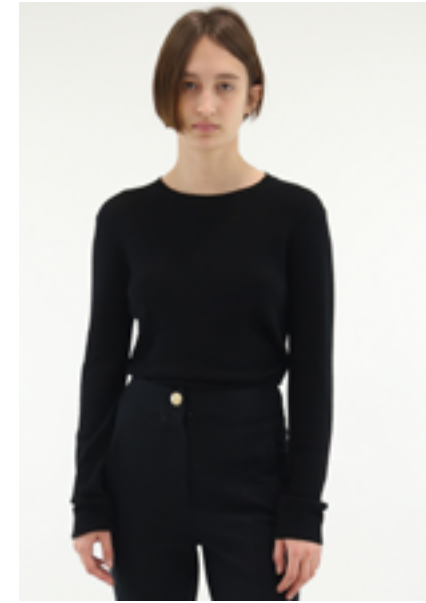

60% viscose, 23% polyester, 17% polyamide

CARRY OVER
T0-T3 - ABCD
285€ - £279

123MADISON

CFPPU00957
MARINE

100% cachemire

VAGUE 02
T0-T3 - ABCD
325€ - £329

123MADONI

CFPPU00971
NOIR