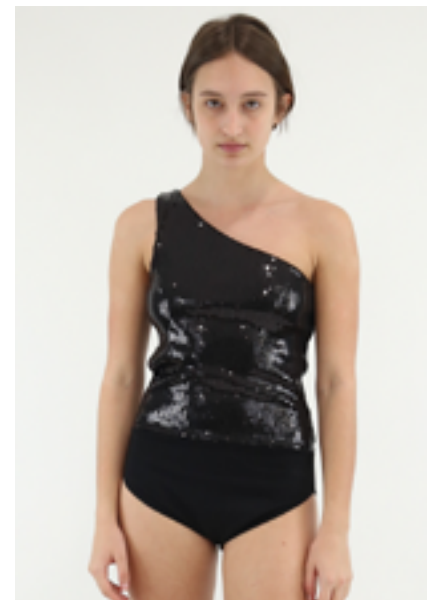

123TUBASEQUIN

CFPTS00851
NOIR

95% polyester, 5% elastane

VAGUE FÊTES
T0-T3 - A
175€ - £199