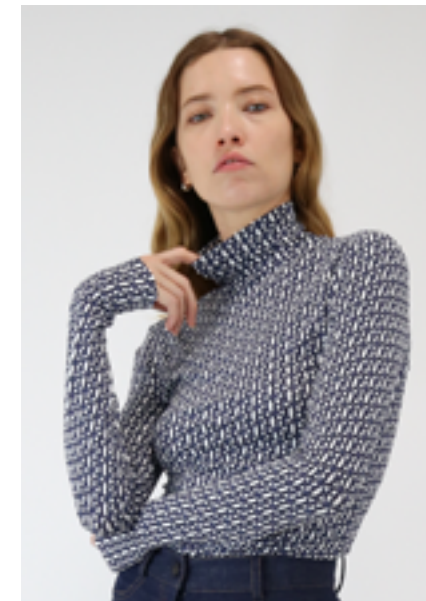

123TRAD

CFPTS00820
ECRU

100% cotton

PRÉ-COLLECTION
T0-T3 - ABC
95€ - £109

123TUCAN

CFPTS00856
BICOLORE

100% cotton

VAGUE 02
T0-T3 - ABCD
135€ - £139