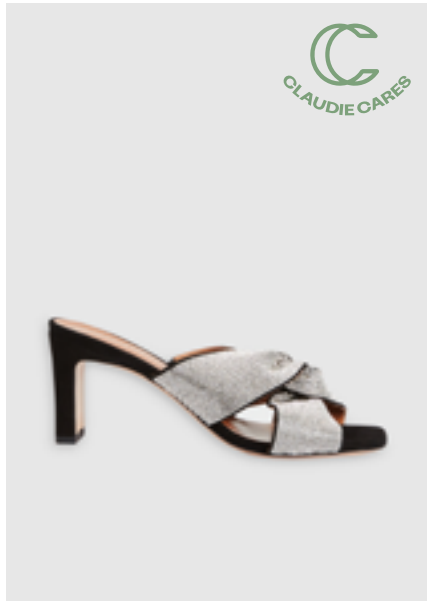

123AMANON

CFACH00466
NOIR

Leather: 100% goat

VAGUE 02
36-40 - ABCD
285€ - £299