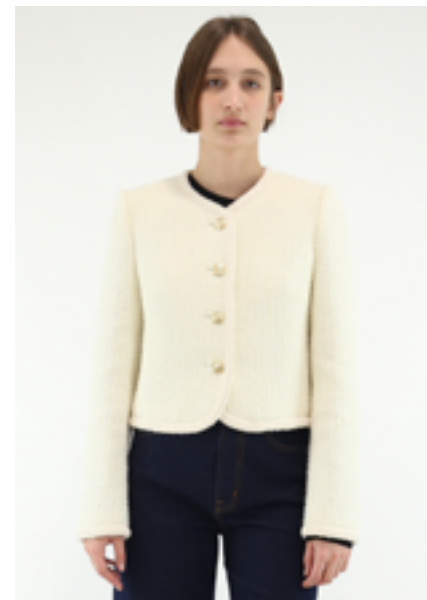

VAGUE 02
34-44 - ABCD
385€ - £429

123VANDA

CFPVE00386
IVOIRE

75% polyester, 25% wool

VAGUE 02
34-44 - ABCD
345€ - £379

123VERMONT

CFPVE00382
MULTICO

75% wool, 20% polyamide, 5% other fibers