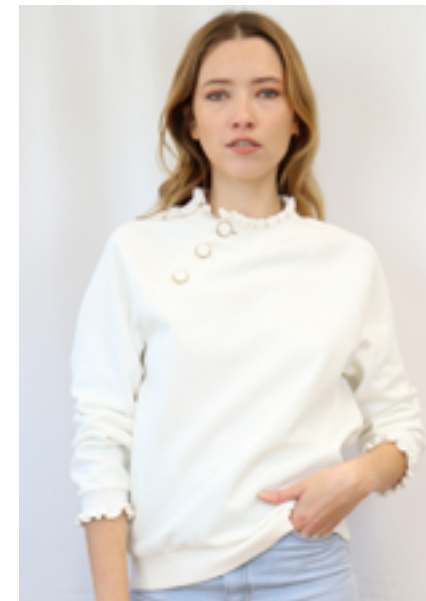

CFPSW00184
ECRU

100% cotton

PRÉ-COLLECTION
T0-T3 - ABCD
225€ - £249

123TOY

CFPSW00192
MARINE

65% cotton, 35% polyester

VAGUE 02
T0-T3 - ABCD
175€ - £199

222TAPE