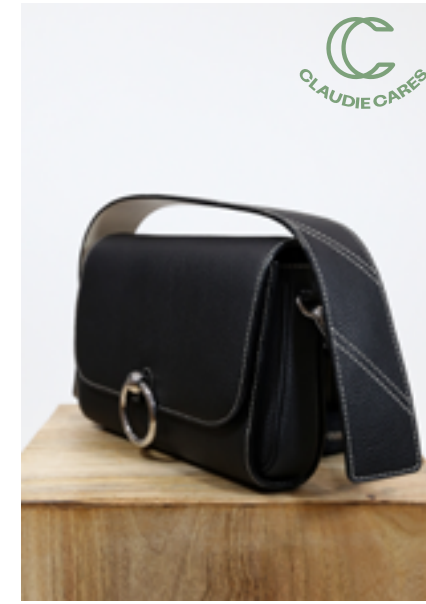

122ANOUCKAGRAINEDTER

CFASA00449
NOIR

Leather: 100% cow

CARRY OVER
TU - ABCD
285€ - £299