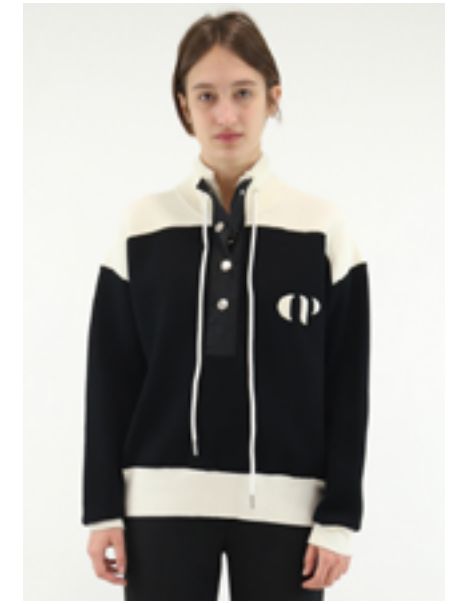

CFPPU00969
MARINE

60% viscose, 25% polyester, 15%
polyamide

VAGUE 02
T0-T3 - ABCD
285€ - £299

123MINIMUM

CFPPU00969
BORDEAUX

60% viscose, 25% polyester, 15%
polyamide

VAGUE 03
T0-T3 - ABCD
285€ - £299

123MINIMUM