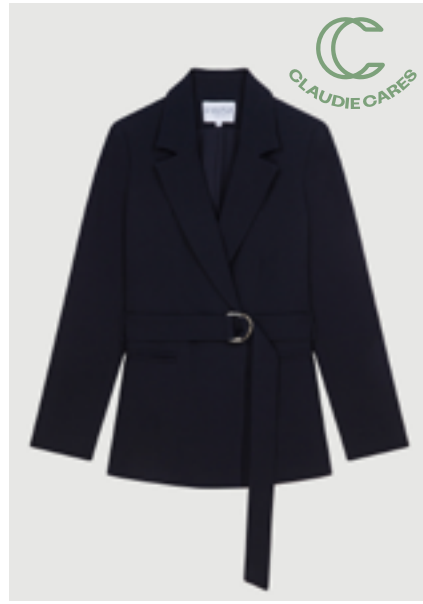

MANTEAUX - OUTERWEAR

120CHOUCHOU

CFPBL00128
NOIR

Leather: 100% lamb

CARRY OVER
34-42 - ABCD
395€ - £429

120VALAYA

CFPVE00099
MARINE

82% triacetate, 18% polyester