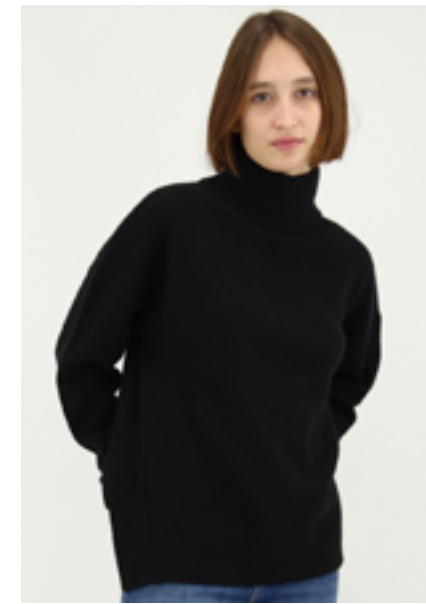

123MALOU

CFPPU00961
NOIR

100% cachemire

VAGUE 04
T0-T3 - ABCD
335€ - £379