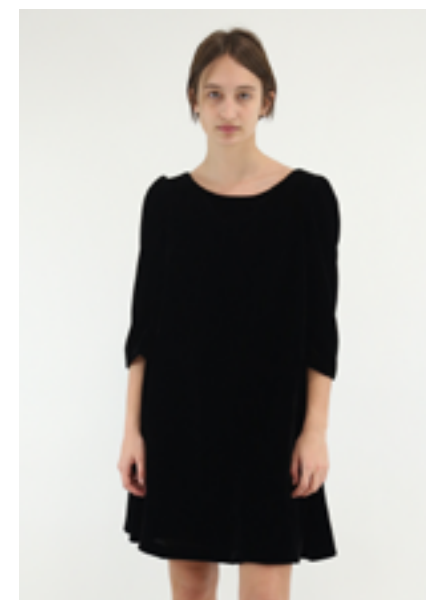

123RIFIFIVELOURS

CFPRO02119
NOIR

72% viscose, 28% polyester

VAGUE FÊTES
34-44 - ABCD
265€ - £279