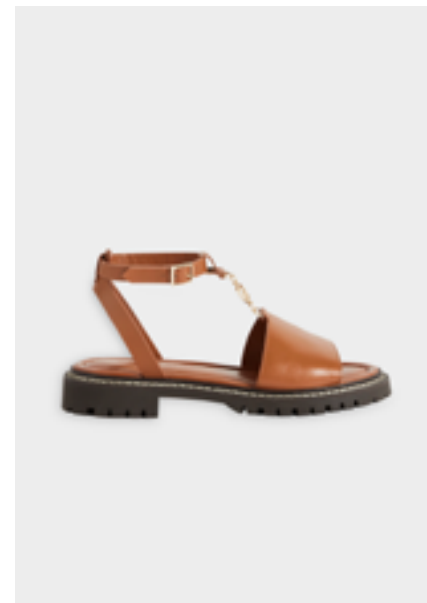

223ALCHIMIE

CFACH00427
CAMEL

Leather: 100% sheep

CARRY OVER
36-41 - ABCD
265€ - £279