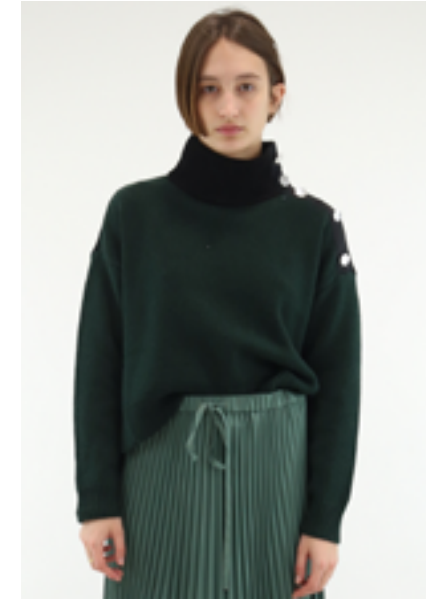

123MADO

CFPPU00970
BICOLORE

37% wool, 35% polyester, 28% polyamide

VAGUE 04
T0-T3 - ABCD
265€ - £279