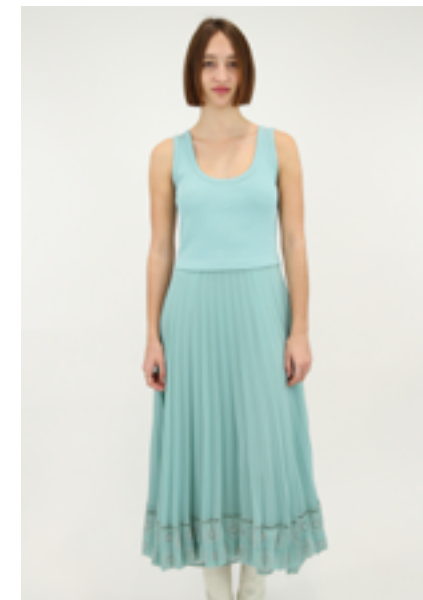

123TRADIBIS

CFPRO01997
VERT D'EAU

100% cotton

PRÉ-COLLECTION
T0-T3 - ABCD
295€ - £329