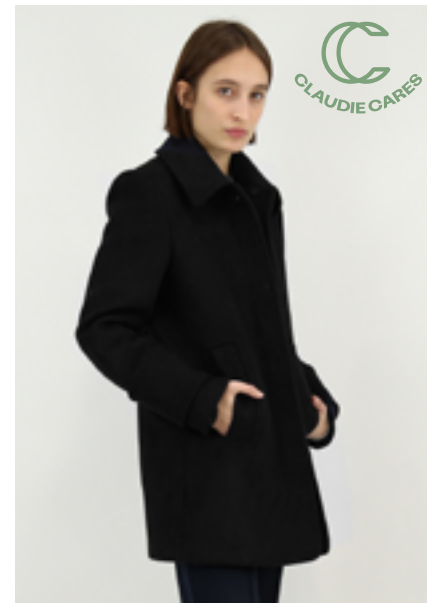

123GAUSTINE

CFPOU00592
NOIR

73% wool, 25% polyamide, 2% viscose

VAGUE 04
34-42 - ABC
535€ - £589