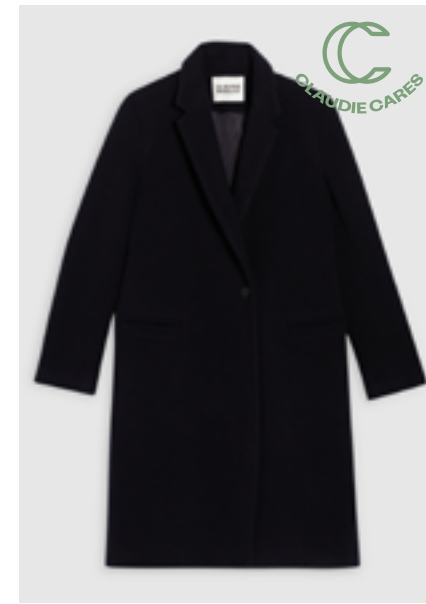

VAGUE CAPSULE
36-40 - 50 MAG EXCLU
395€ - £429

123GLISS

CFPOU00581
NOIR

73% wool, 25% polyamide, 2% viscose

VAGUE 02
34-42 - ABCD
545€ - £613

123GOODBIS

CFPOU00599
NOIR

78% wool, 20% polyamide, 2% other fibers