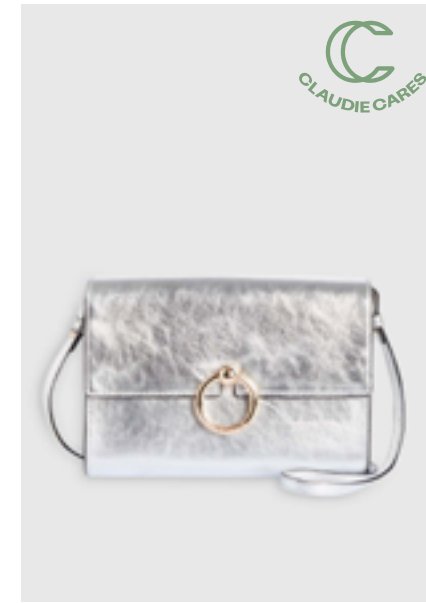

122ANOUCKPOUCHARGENT

CFASA00454
ARGENT

Leather: 100% goat

CARRY OVER
TU - ABCD
225€ - £249