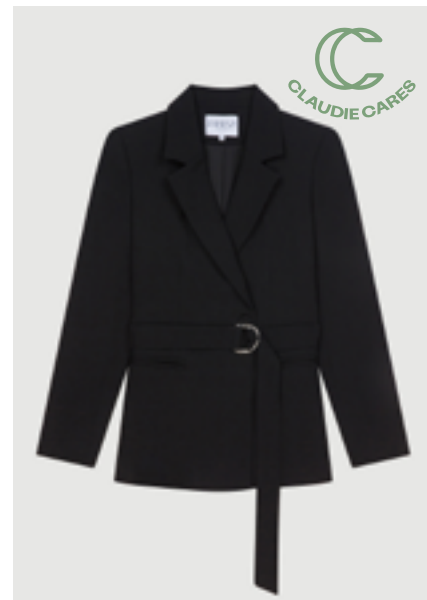

CFASA00337
BLEU

65% cotton, 31% polyester, 4% viscose

CARRY OVER
TU - ABCD
50€ - £59

120VALAYA

CFPVE00099
MARINE

82% triacetate, 18% polyester

CARRY OVER
34-44 - ABCD
365€ - £379

120VALAYA