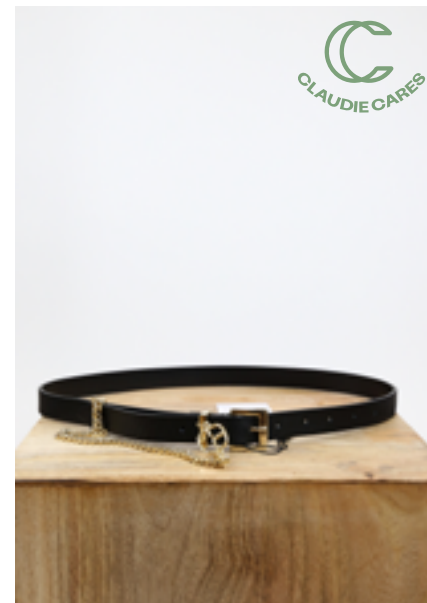

122ALICANTE

CFACE00182
NOIR

Leather: 100% cow

CARRY OVER
1-3 - ABCD
125€ - £139