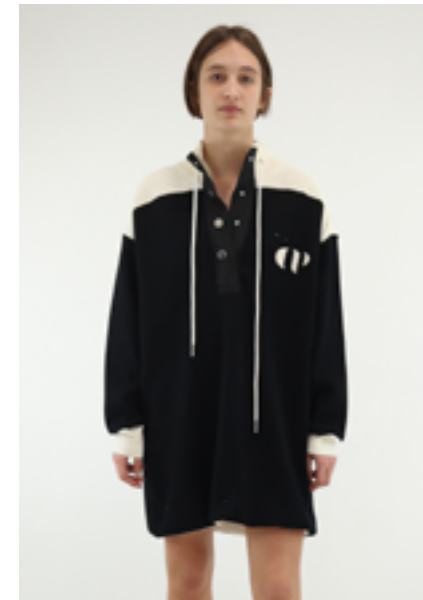

123MAXIMA

CFPRO02101
NOIR

60% viscose, 24% polyester, 16% polyamide

VAGUE 04
T0-T3 - ABCD
325€ - £329