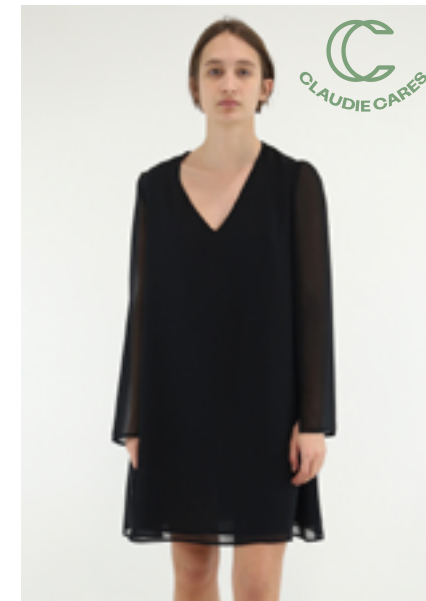

100% polyester

VAGUE 03
34-44 - ABC
235€ - £249

123RIBON

CFPRO02063
NOIR

100% polyester

VAGUE 04
34-44 - AB
295€ - £329

123RIFIFINEW

CFPRO02108
NOIR