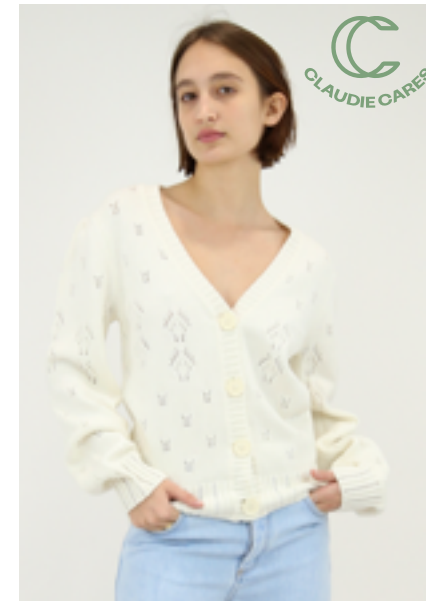

123MIAC

CFPCA00559
NOIR

51% cotton, 30% polyamide, 18% viscose, 1% elastane

VAGUE 04
T0-T3 - ABC
255€ - £269

123MICBIS

CFPCA00562
MULTICO

70% viscose, 30% polyester

VAGUE 04
T0-T3 - ABC
245€ - £269