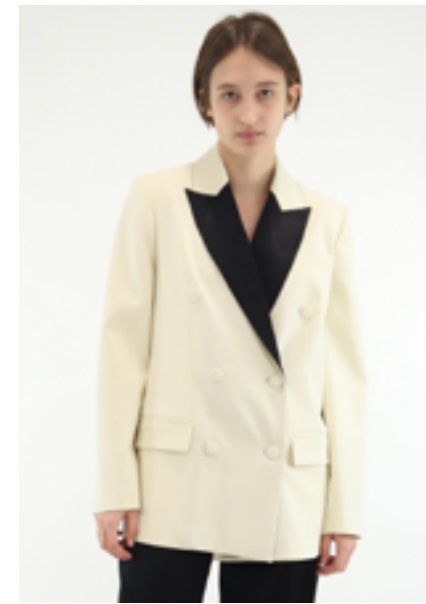

VAGUE 04
34-42 - ABC
395€ - £429

123VILLY

CFPBL00257
DENIM BRUT

99% cotton, 1% elastane

VAGUE 02
34-42 - ABC
245€ - £269

123VIRGINIE

CFPVE00396
BICOLORE

69% polyester, 30% viscose, 1% elastane