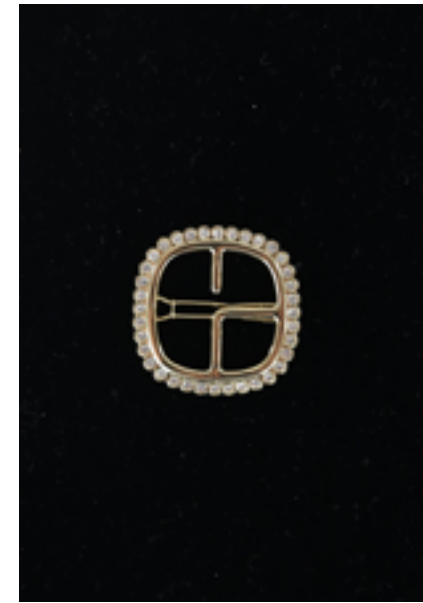

100% zamac

CARRY OVER
TU - ABCD
95€ - £109

123ABARETTESTRASS

CFABI00171
OR

100% brass

VAGUE 04
TU - AB
65€ - £79

123ABCPSTRASS

CFABI00163
DORE