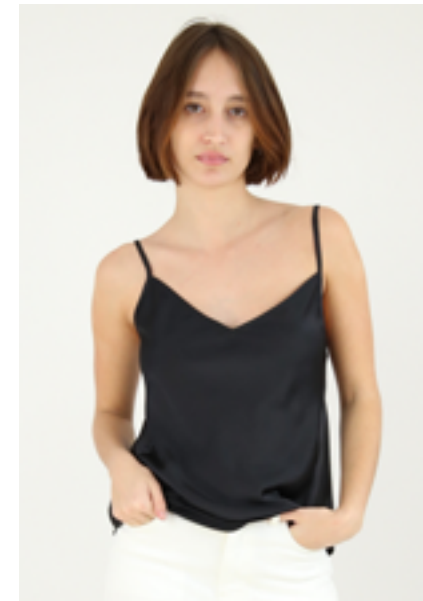

123BAIA

CFPT000817
NOIR

100% polyester

VAGUE FÊTES
34-42 - ABC
125€ - £139