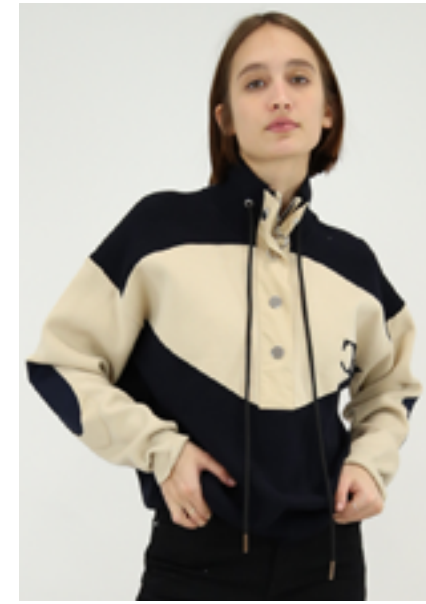

34% viscose, 34% polyamide, 32% wool

VAGUE 04
T0-T3 - ABC
195€ - £219

123MELANITE

CFPPU00965
MULTICO

52% viscose, 28% polyester, 10% wool,
10% polyamide

VAGUE CAPSULE
T1-T3 - 50 MAG EXCLU
265€ - £279

123MINIMUM