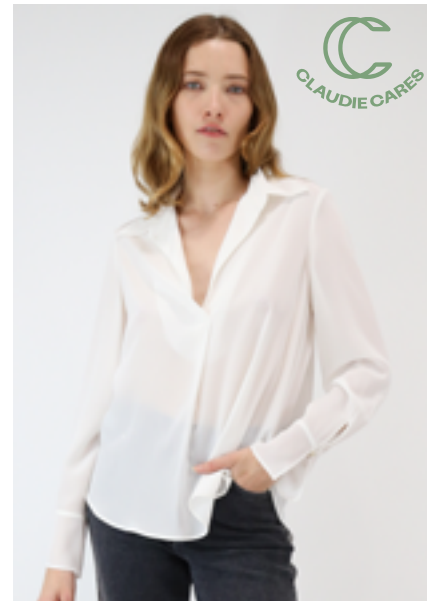

CFPJU00504
PRINT CLAIR

70% viscose, 30% polyester

CARRY OVER
T0-T3 - ABCD
195€ - £219

223BEAU

CFPT000810
ECRU

96% polyester, 4% elastane

CARRY OVER
T0-T3 - ABCD
195€ - £219

223BLUES