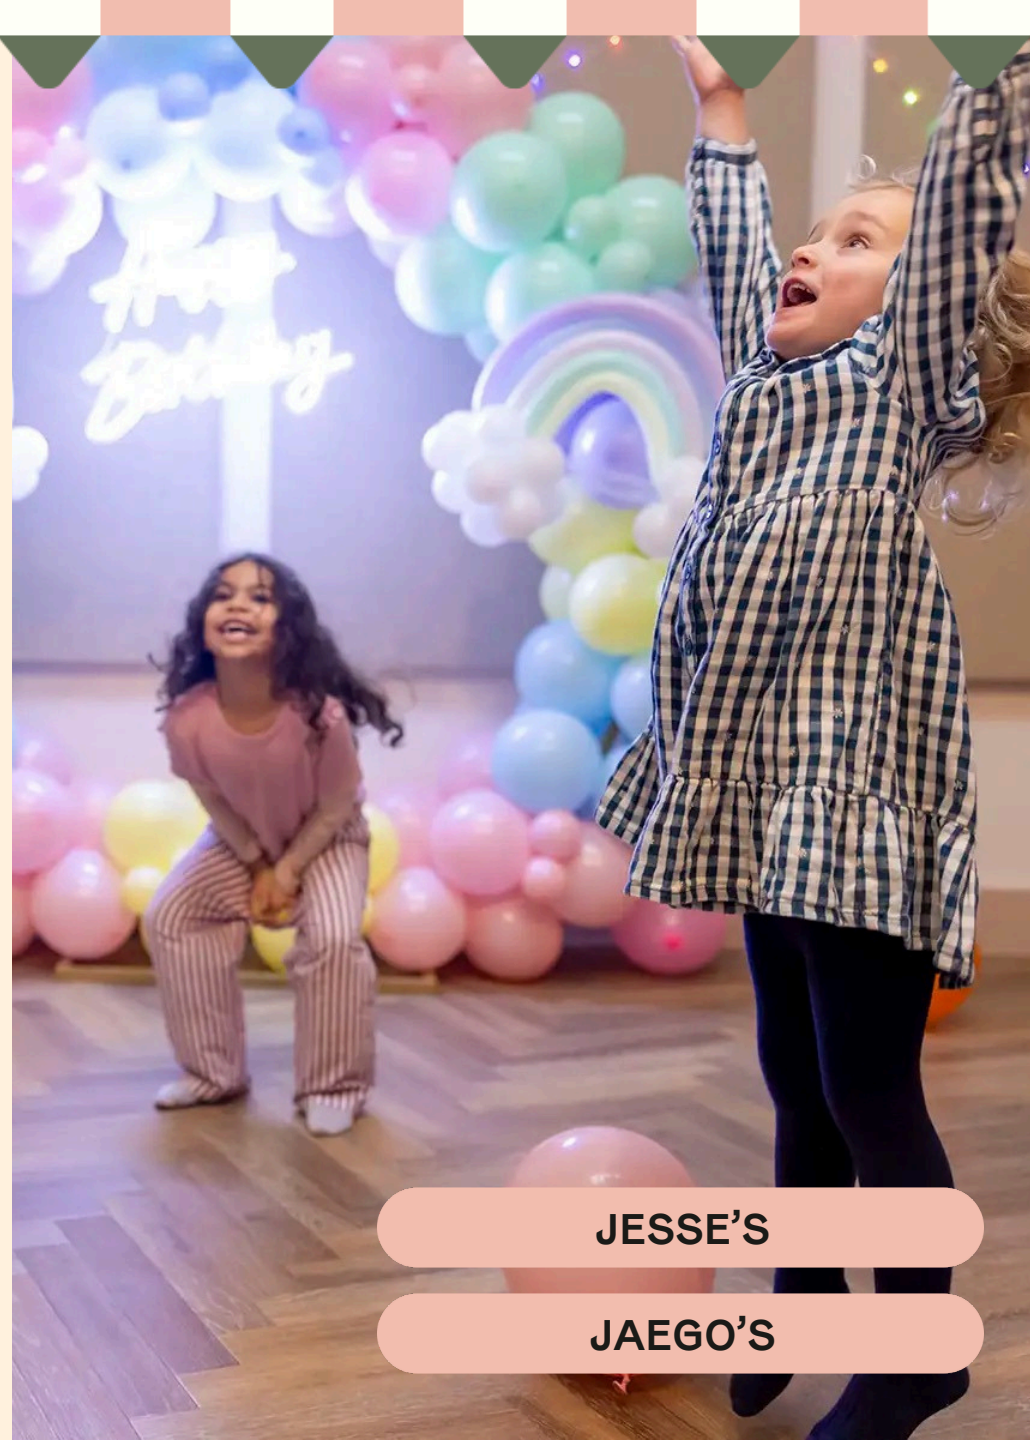

ACTION AMANDA PARTY

Dancing and games hosted by our party partners at Action Amanda.

With Action Amanda: **£1,595 (members) | £1,815 (non-members)**

With Action Club party host: **£1,395 (members) | £1,615 (non-members)**

High-energy fun from pre-school party specialists. Perfect for under-5s.

WHAT'S INCLUDED?

- Two hour hire of a private party space.
- Food and drink for up to 12 children.
- Choice of rainbow or pastel decor - Balloons, bunting, tableware.
- Activities and games led by Action Amanda team.
- Two party hosts - they'll coordinate everything.
- We set up, clear up and ensure you can enjoy the party too.
- *Suggested extras:* Party bags, Birthday cake

Capacities vary by location. [Please speak to our team to find out more.](#)

CAPACITIES MAY VARY AND ARE SUBJECT TO CHANGE.

*For any additional children, a small fee will be charged.

A discretionary service charge of 15% will be added to your bill. Our food and drink offering is seasonal and subject to change.

A deposit is required to secure your event. Final payment must be made at least 21 days before the party date.

JESSE'S

JAEGO'S