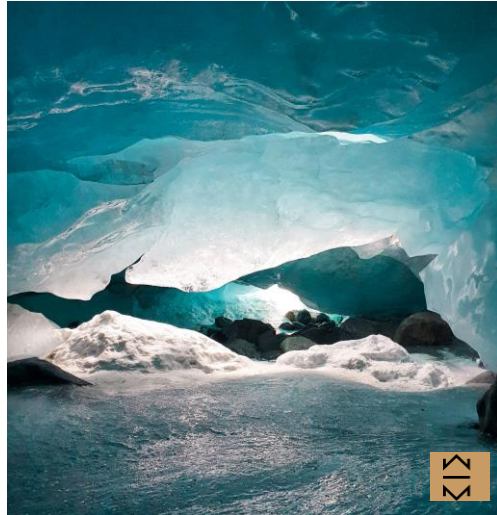

MICE

ST. MORITZ

GLACIER CAVES TOUR

TORCHLIGHT HIKE

SKIJORING

WINTER CANYONING

ENGADIN BUTLER TOUR

CARLTON AFTERNOON TEA