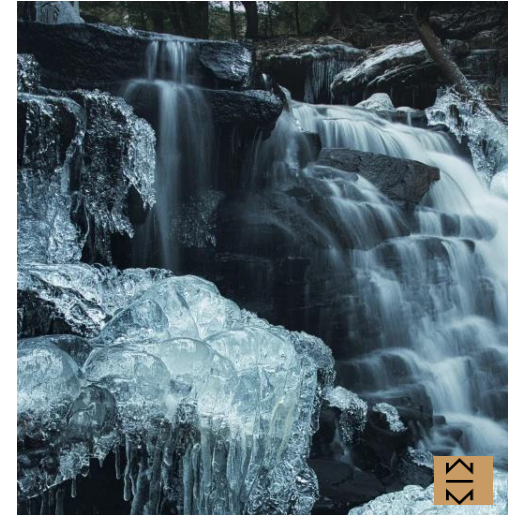

WINTER CANYONING