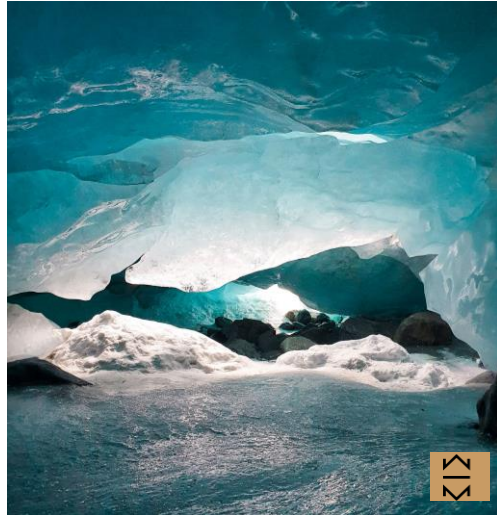

HOTEL

ROOMS

CULINARY

SPA

MICE

ST. MORITZ

GLACIER CAVES TOUR

TORCHLIGHT HIKE