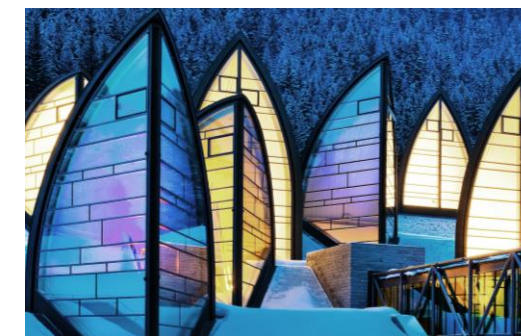

AROSA

TSCHUGGEN GRAND HOTEL

AROSA

TSCHUGGEN GRAND HOTEL

★★★★★ S

ZURICH - 148 KM

2 H BY CAR/ 2.5 H BY TRAIN

MILANO - 280 KM