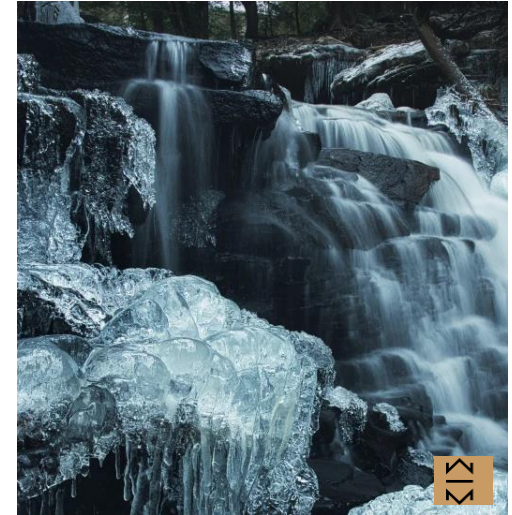

MICE

ST. MORITZ

GLACIER CAVES TOUR

TORCHLIGHT HIKE

SKIJORING

WINTER CANYONING

ENGADIN BUTLER TOUR

CARLTON AFTERNOON TEA