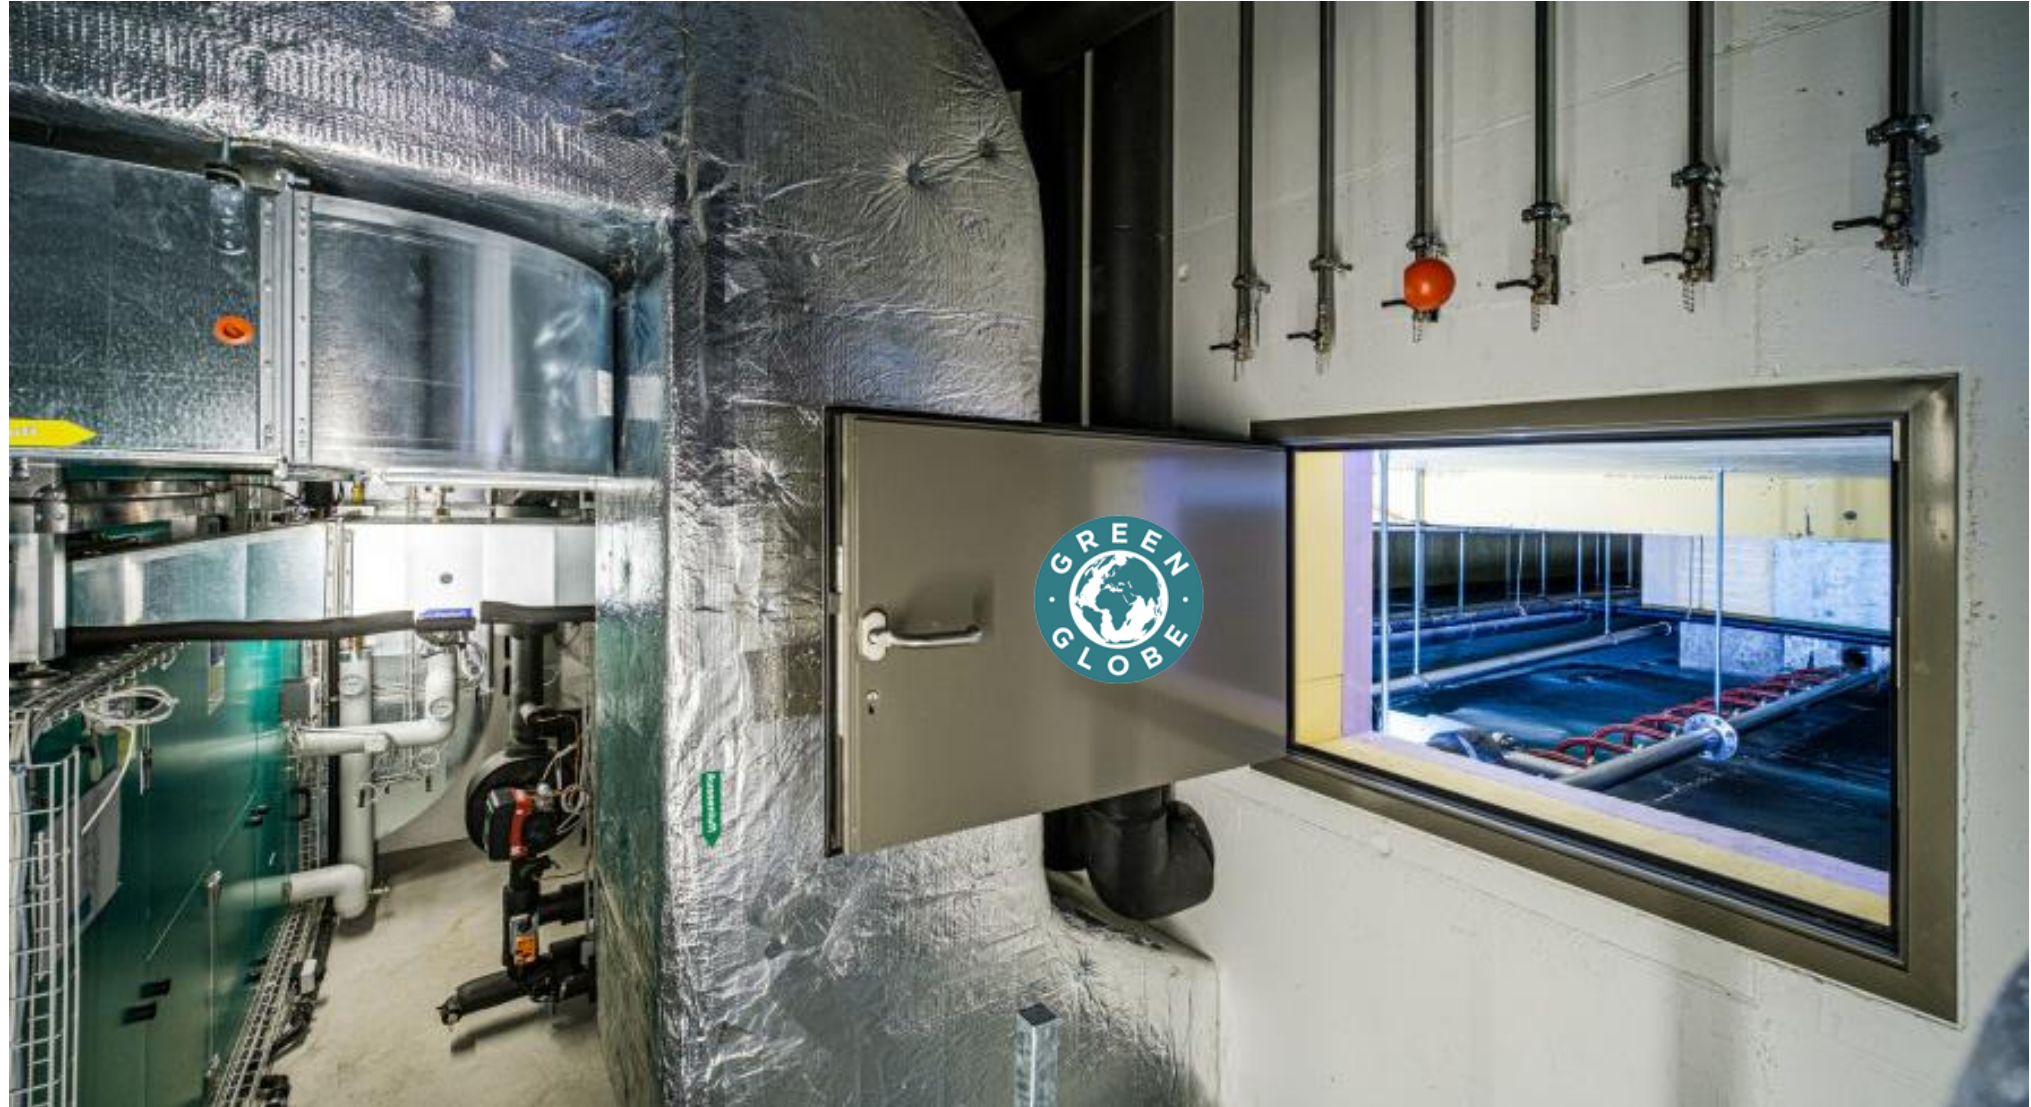

DESTINATION

EXPERIENCE

HOTEL

ROOMS

CULINARY

SPA

MICE

AROSA

ICE BATTERY & LATEST TECHNOLOGICAL INNOVATIONS TO MINIMIZE ENVIRONMENTAL IMPACT