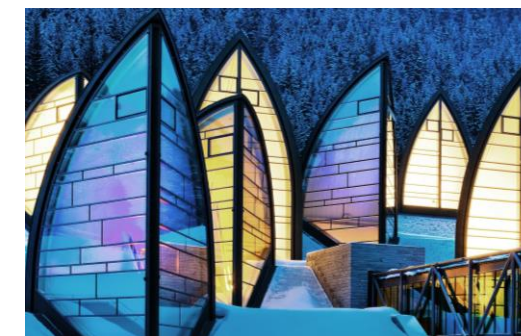

TSCHUGGEN GRAND HOTEL

★★★★★ S

ZURICH - 148 KM

2 H BY CAR/ 2.5 H BY TRAIN

MILANO - 280 KM

3 H BY CAR/ 1 H BY PLANE

MUNICH - 290 KM

3 H BY CAR/ 1 H BY PLANE

GENEVA - 400 KM

5 H BY CAR/ 1 H BY PLANE