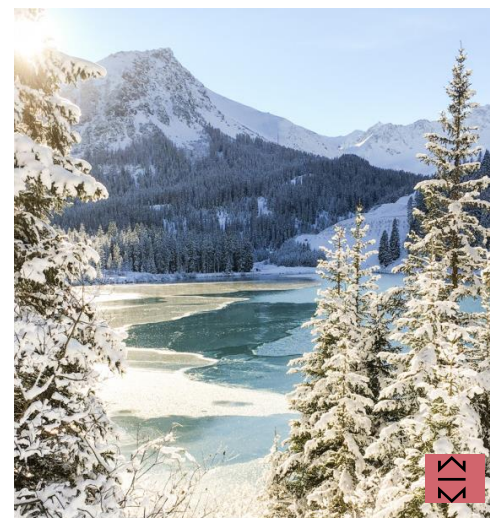

MOUNTAIN- AND E-BIKING

TRAIL OF THE IBEX

BUILDING CAIRNS

SLEDGE RACING

OUTDOOR FONDUE

ICE BATHING

SUNRISE WALK

DESTINATION