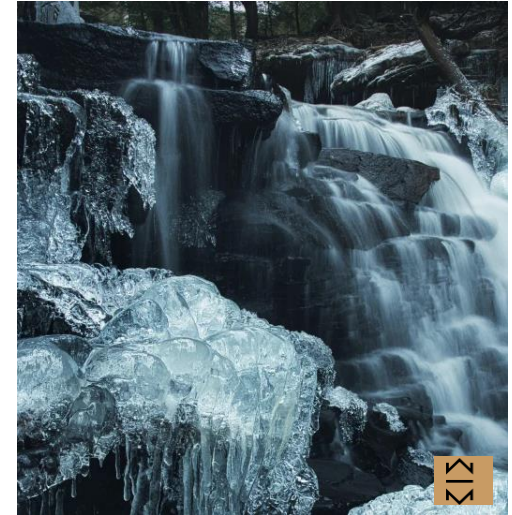

ST. MORITZ

GLACIER CAVES TOUR

TORCHLIGHT HIKE

SKIJORING

WINTER CANYONING

ENGADIN BUTLER TOUR

CARLTON AFTERNOON TEA

CARVE AN ICE SCULPTURE