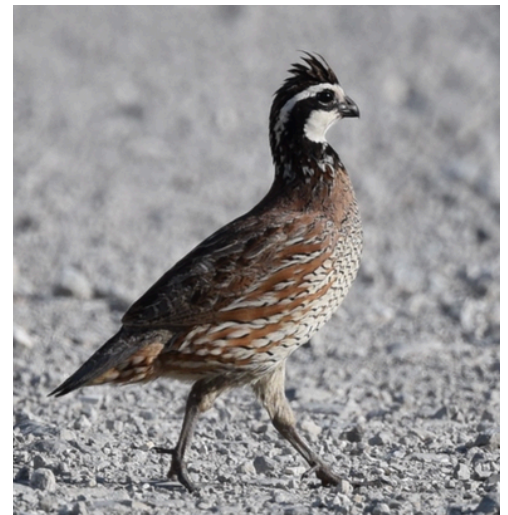

Grassland Bird Species List

Glossary

(M) - Male

(BM) - Breeding Male

(NBM) - Nonbreeding Male

(F) - Female

Short-eared Owl
(*Asio flammeus*)

Upland Sandpiper
(*Bartramia longicauda*)

Henslow's Sparrow
(*Centronyx henslowii*)

Common Nighthawk
(*Chordeiles minor*)

Northern Harrier (M)
(*Circus hudsonius*)

Northern Harrier (F)
(*Circus hudsonius*)

Northern Bobwhite (M)
(*Colinus virginianus*)

Northern Bobwhite (F)
(*Colinus virginianus*)

Horned Lark (M)
(*Eremophila alpestris*)

Horned Lark (F)
(*Eremophila alpestris*)

American Kestrel (M)
(*Falco sparverius*)

American Kestrel (F)
(*Falco sparverius*)

Loggerhead Shrike
(*Lanius ludovicianus*)

Savannah Sparrow
(*Passerculus sandwichensis*)

Vesper Sparrow
(*Poocetes gramineus*)

Eastern Bluebird (M)
(*Sialia sialis*)

Eastern Bluebird (F)
(*Sialia sialis*)