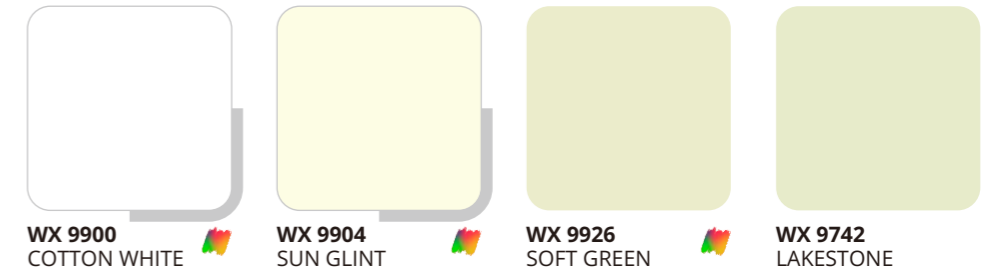

WX 9896  
ROSE WHITE

WX 9908  
SIMPLY WHITE

WX 9911  
SAND WHITE

WX 9919  
PINK

WX 9762  
PEACH

WX 9898  
PINKY

WX 9920  
ROSE VELVET

WX 9894  
GYPSY PINK

WX 9716  
CANARY YELLOW

WX 9763  
TUSCAN GLORY

WX 9764  
GOBY SAND

WX 9718  
MERRIDIAN GOLD

WX 9717  
HONEY YELLOW

WX 9719  
SUNRISE

WX 9767  
MONACO

WX 9739  
RED

WX 9738  
TERRACOTA

WX 9381  
RED MECCA

WX 9788  
OFF WHITE

WX 9785  
DELTA CREAM

WX 9786  
IVORY

WX 9912  
LOTUS

WX 9910  
SWANLIKE

WX 9928  
MILK GREY

WX 9901  
ATHENE

WX 9753  
ALABASTER

WX 9900  
COTTON WHITE

WX 9904  
SUN GLINT

WX 9926  
SOFT GREEN

WX 9742  
LAKESTONE

WX 9891  
TEAL ICE

WX 9921  
DREAM LAND