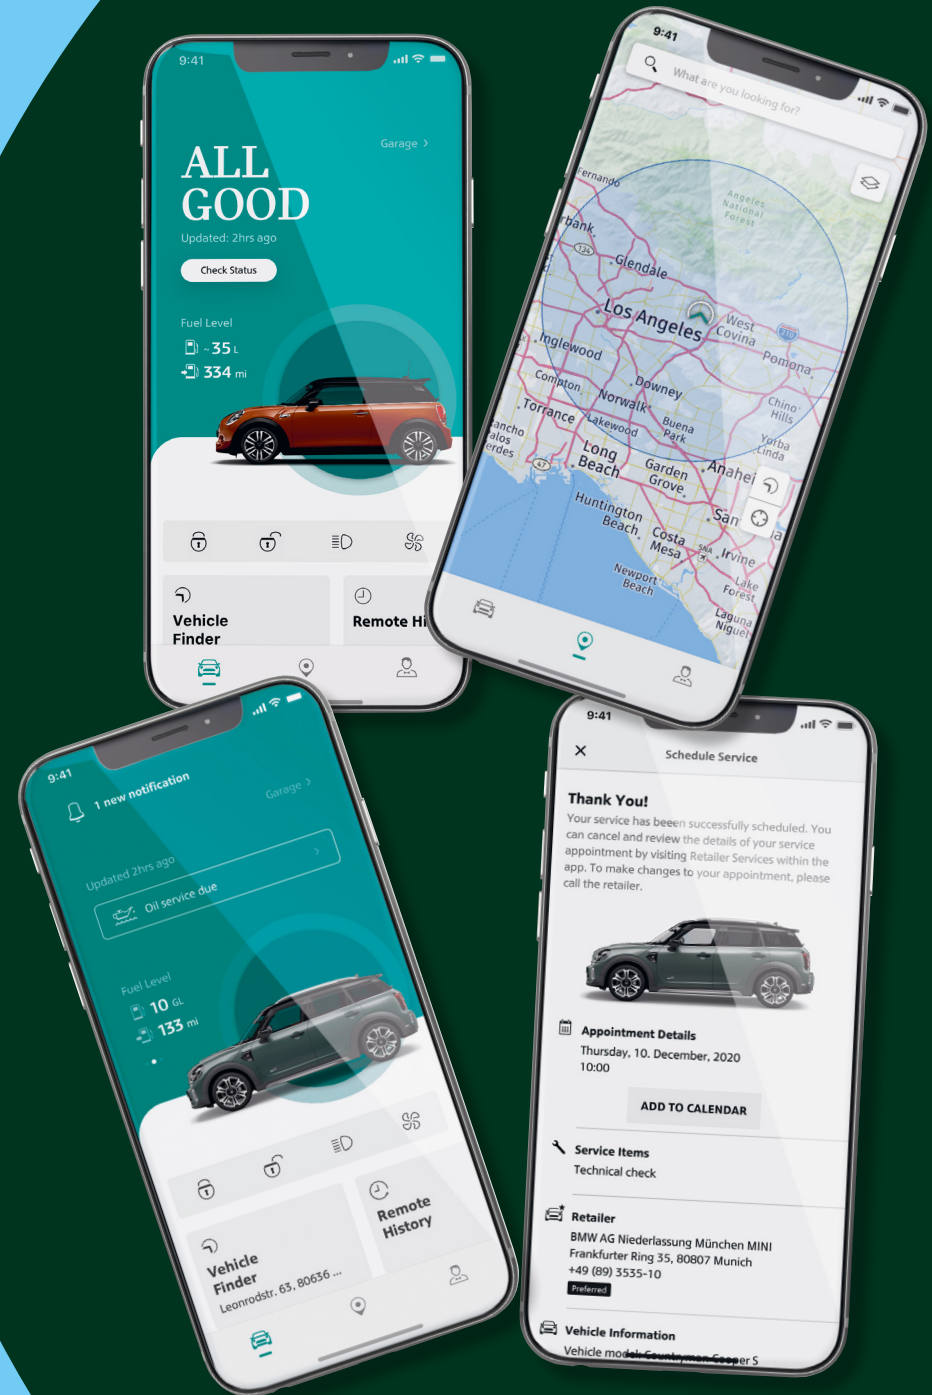

STAY CONNECTED.

With the MINI App, you can immediately benefit from an ever-growing range of convenient features and functions.

CHECK IN.

- Car locked? Windows closed? Fuel needed? Check in at any time to view the status of your MINI from anywhere
- Confirm the last location of your car via the built-in map
- If you're lucky enough to drive more than one MINI, you can switch between cars using the Garage View

TAKE CONTROL.

- Remotely lock and unlock your car with a touch of a button for 24/7 peace of mind
- Ventilate the interior of your MINI prior to your journey

PLAN TRIPS.

- Search and save addresses and Points of Interest
- Plan ahead and send destinations straight to your MINI
- Review routes, traffic and find possible parking options at your destination

CHECK UP.

- View your vehicle health status for essential maintenance
- Check and receive notifications for any servicing requirements
- Direct access to MINI Roadside Assistance support
- Search for your local MINI Retailer

For more information about the MINI App please check out the [MINI App Discovery Guide](#) or visit mini.co.uk/connected

The phone screens shown on this page may feature various MINI models.