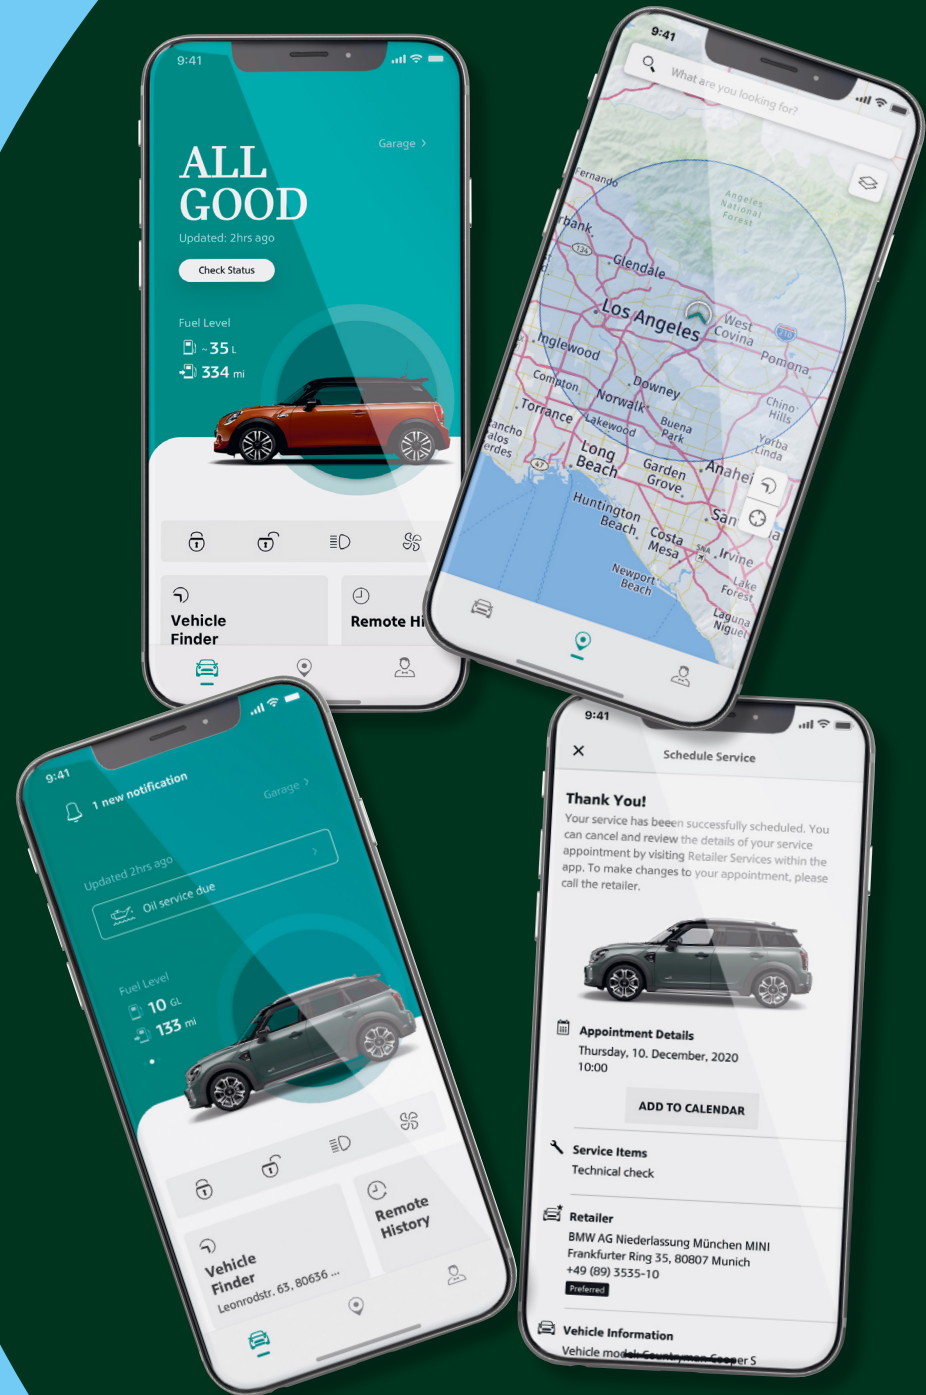

STAY CONNECTED.

With the MINI App, you can immediately benefit from an ever-growing range of convenient features and functions.

CHECK IN.

- Car locked? Windows closed? Fuel needed? Check in at any time to view the status of your MINI from anywhere
- Confirm the last location of your car via the built-in map
- If you're lucky enough to drive more than one MINI, you can switch between cars using the Garage View

TAKE CONTROL.

- Remotely lock and unlock your car with a touch of a button for 24/7 peace of mind
- Ventilate the interior of your MINI prior to your journey

PLAN TRIPS.

- Search and save addresses and Points of Interest
- Plan ahead and send destinations straight to your MINI
- Review routes, traffic and find possible parking options at your destination

For more information about the MINI App please check out the [MINI App Discovery Guide](#) or visit mini.co.uk/connected

The phone screens shown on this page may feature various MINI models.

MINI MOTABILITY.