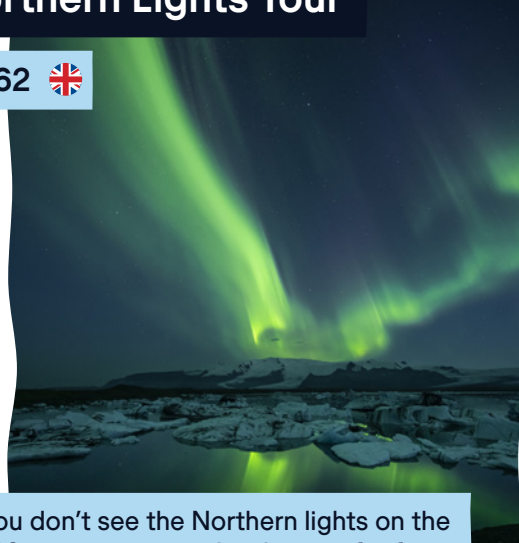

Golden Circle & Fridheimar Greenhouse

SRE74 

Golden Circle & Fontana Wellness

SRE44 

Golden Circle & Glacier Snowmobiling

DAY TOURS

Northern Lights Tour

RE62 