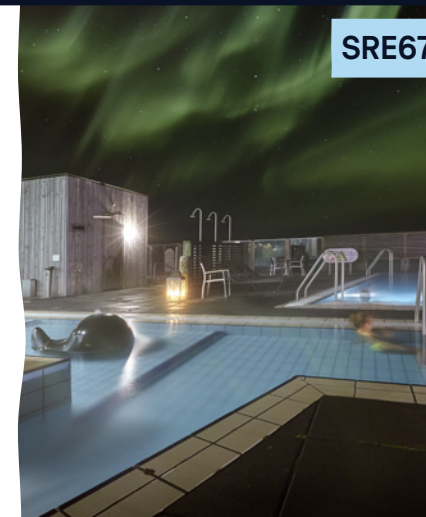

Golden Circle & Fridheimar Greenhouse

SRE74 

Golden Circle & Fontana Wellness

SRE44 

Golden Circle & Glacier Snowmobiling

DAY TOURS

Northern Lights Tour

RE62 

If you don't see the Northern lights on the RE62 tour you can re-book again for free.

Northern Lights & Fontana Geothermal Baths

SRE67 

RE63 

Northern Lights - Small Group Tour

Hvammsvík Hot Spring from Reykjavík