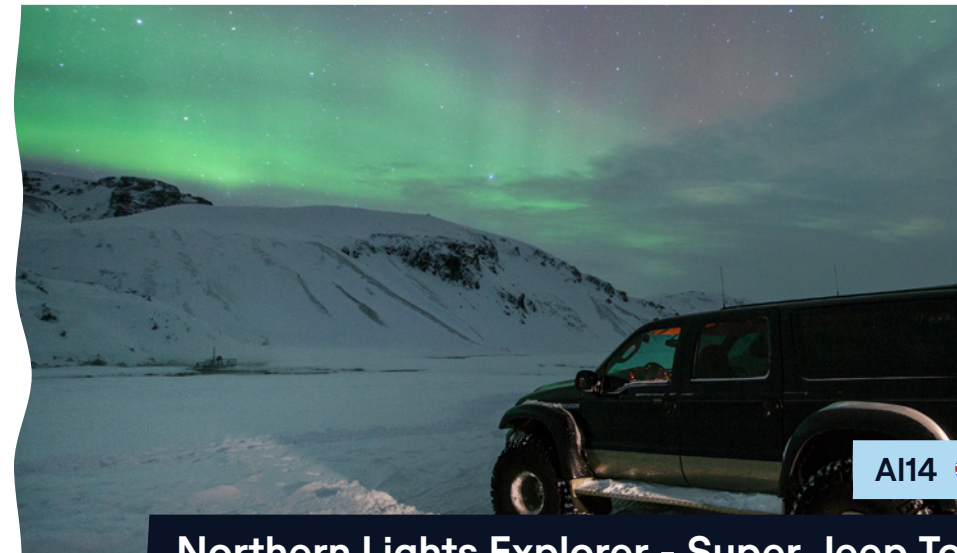

Northern Lights - Small Group Tour

AI14