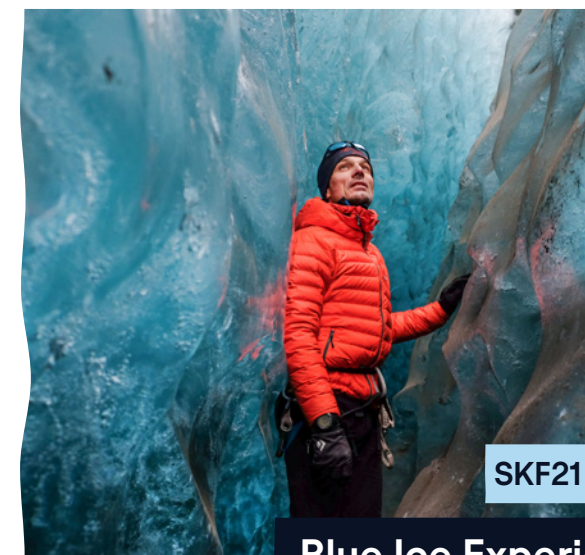

SKF02 

SKF21 

Blue Ice Experience

DAY HIKE & MULTI-DAY TOURS

Laugavegur Trek Classic 5 DAYS

IMG31 

IMG386 

7 DAYS The Volcanic Trails