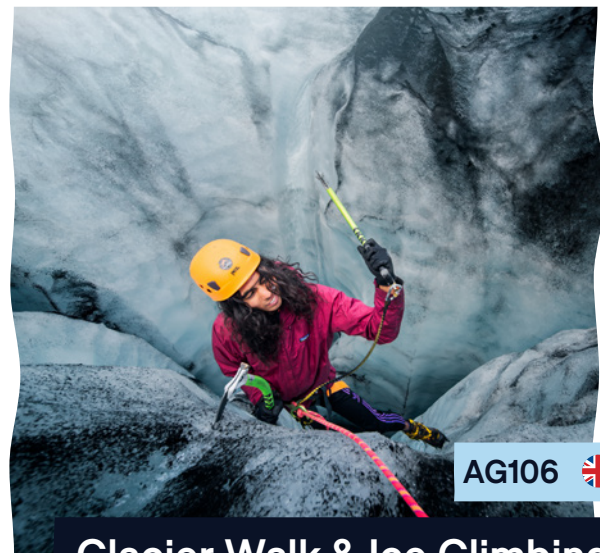

DAY TOURS & ACTIVITIES

ATV Black Beach Safari and the Plane Wreck

AG402 

AG203 

Buggy Experience to Mýrdalsjökull Glacier

Glacier Discovery

AG101 

AG106 