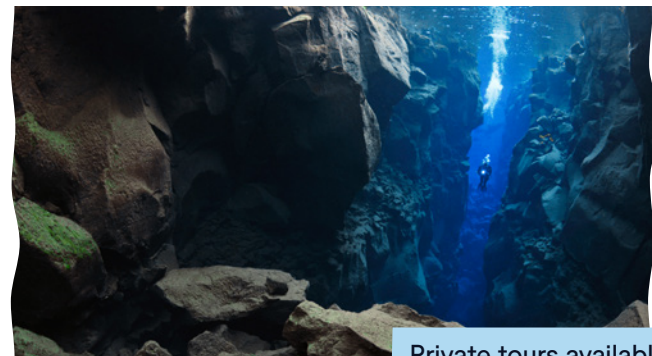

Daily departures, all year round.

Silfra Snorkeling Day Tour

SSDT 

Private tours available

Diving Silfra Tour

DST 

Private tours available

BST 