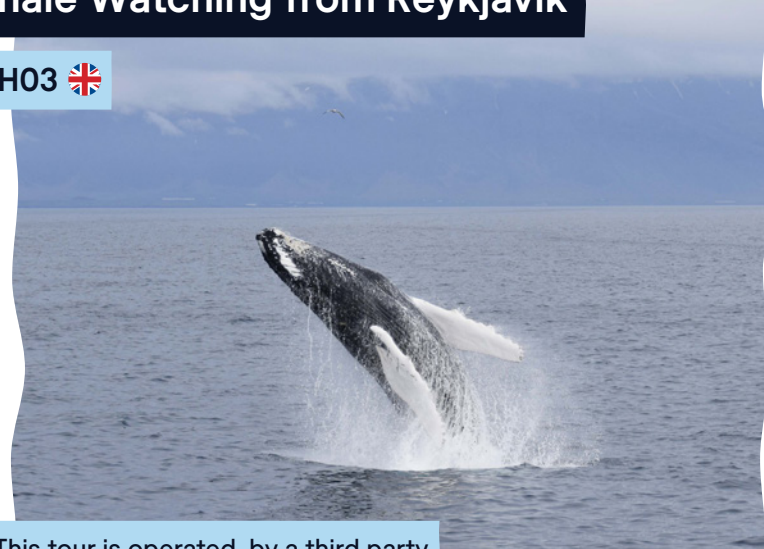

SRE57 

RE15 

South Coast Wonders

AI14 

Northern Lights Explorer - Super Jeep Tour

RE17 

Wonders of Snæfellsnes National Park

RE113 

Jökulsárlón Glacier Lagoon & Diamond Beach

CITY TOURS

Whale Watching from Reykjavik

WH03 

This tour is operated by a third party

Lava Tour Horseback Riding

IH01 

This tour is operated by a third party