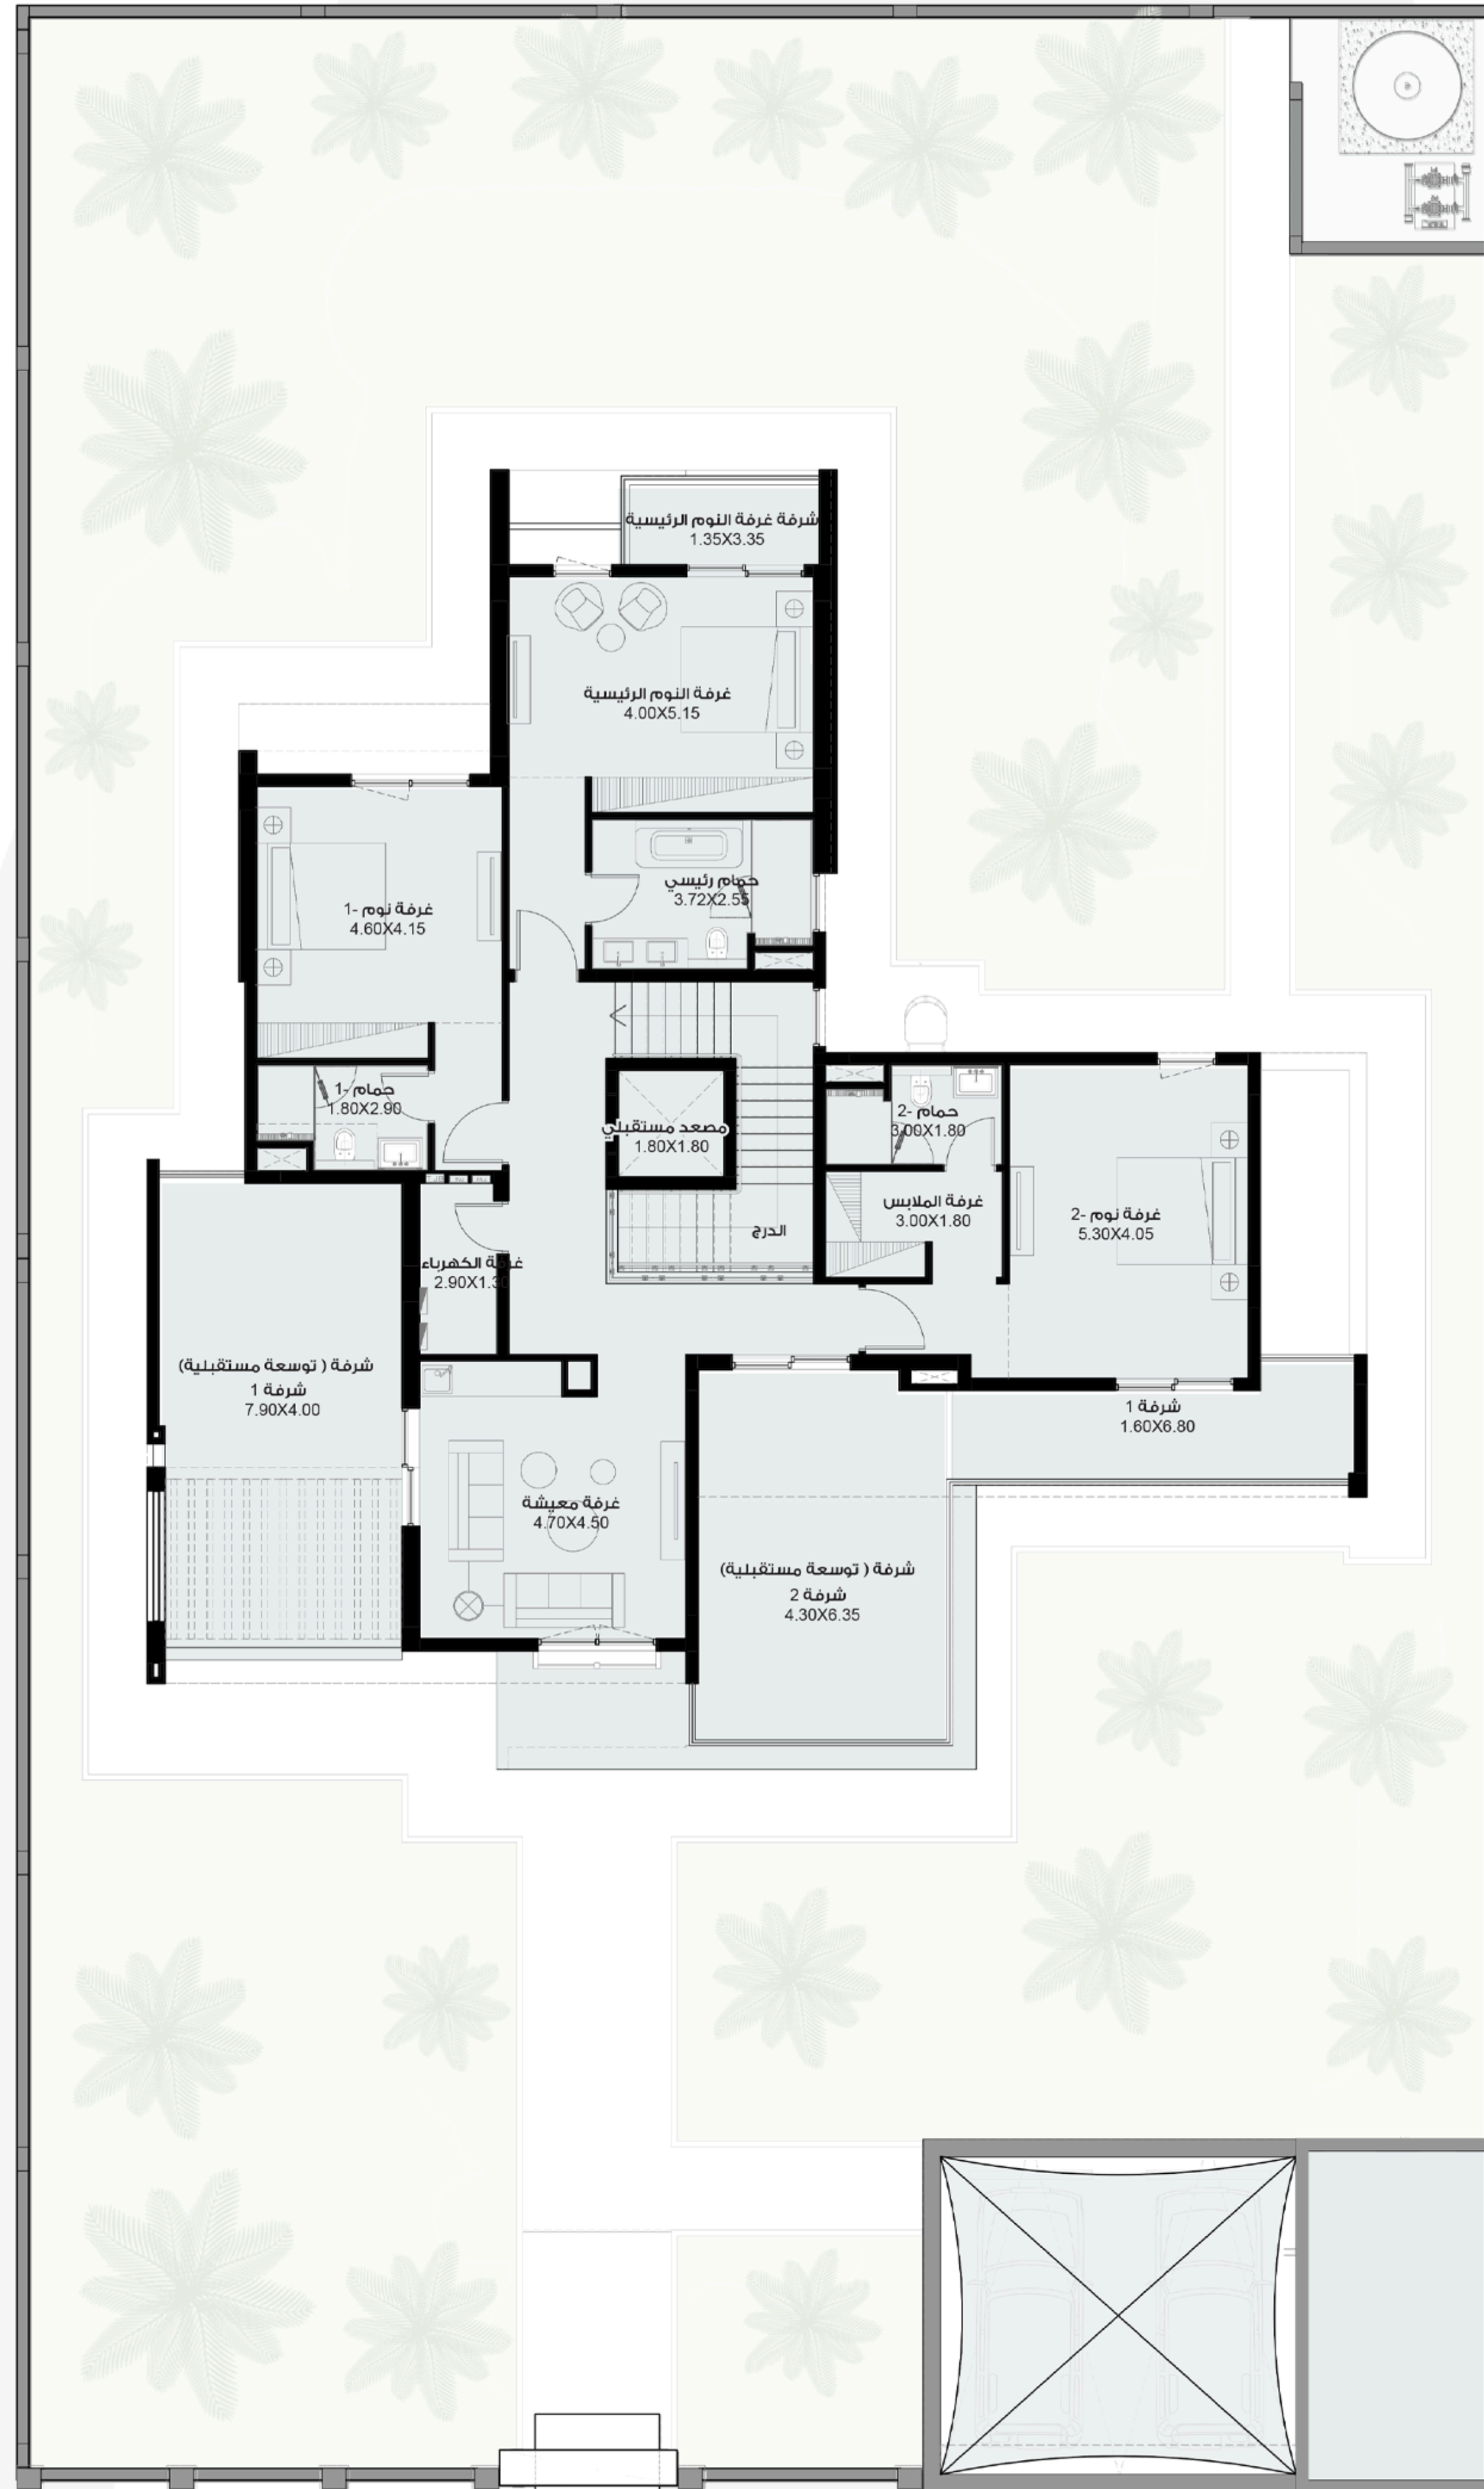

# DESIGNS THAT INSPIRE YOU

DISCOVER DESIGNS, "TEYASEER" PRE-DESIGNED

MODERN MODEL - M11

A modern house with a luxurious and contemporary design. The serene color palette provides a sense of tranquility and grandeur. The house consists of four bedrooms, with the possibility of adding two more rooms. Its distinctive design ensures optimal use of space and offers a perfect environment for family relaxation and comfort

FIRST FLOOR

GROUND FLOOR

# 3D FLOOR PLAN GROUND FLOOR

# 3D FLOOR PLAN FIRST FLOOR