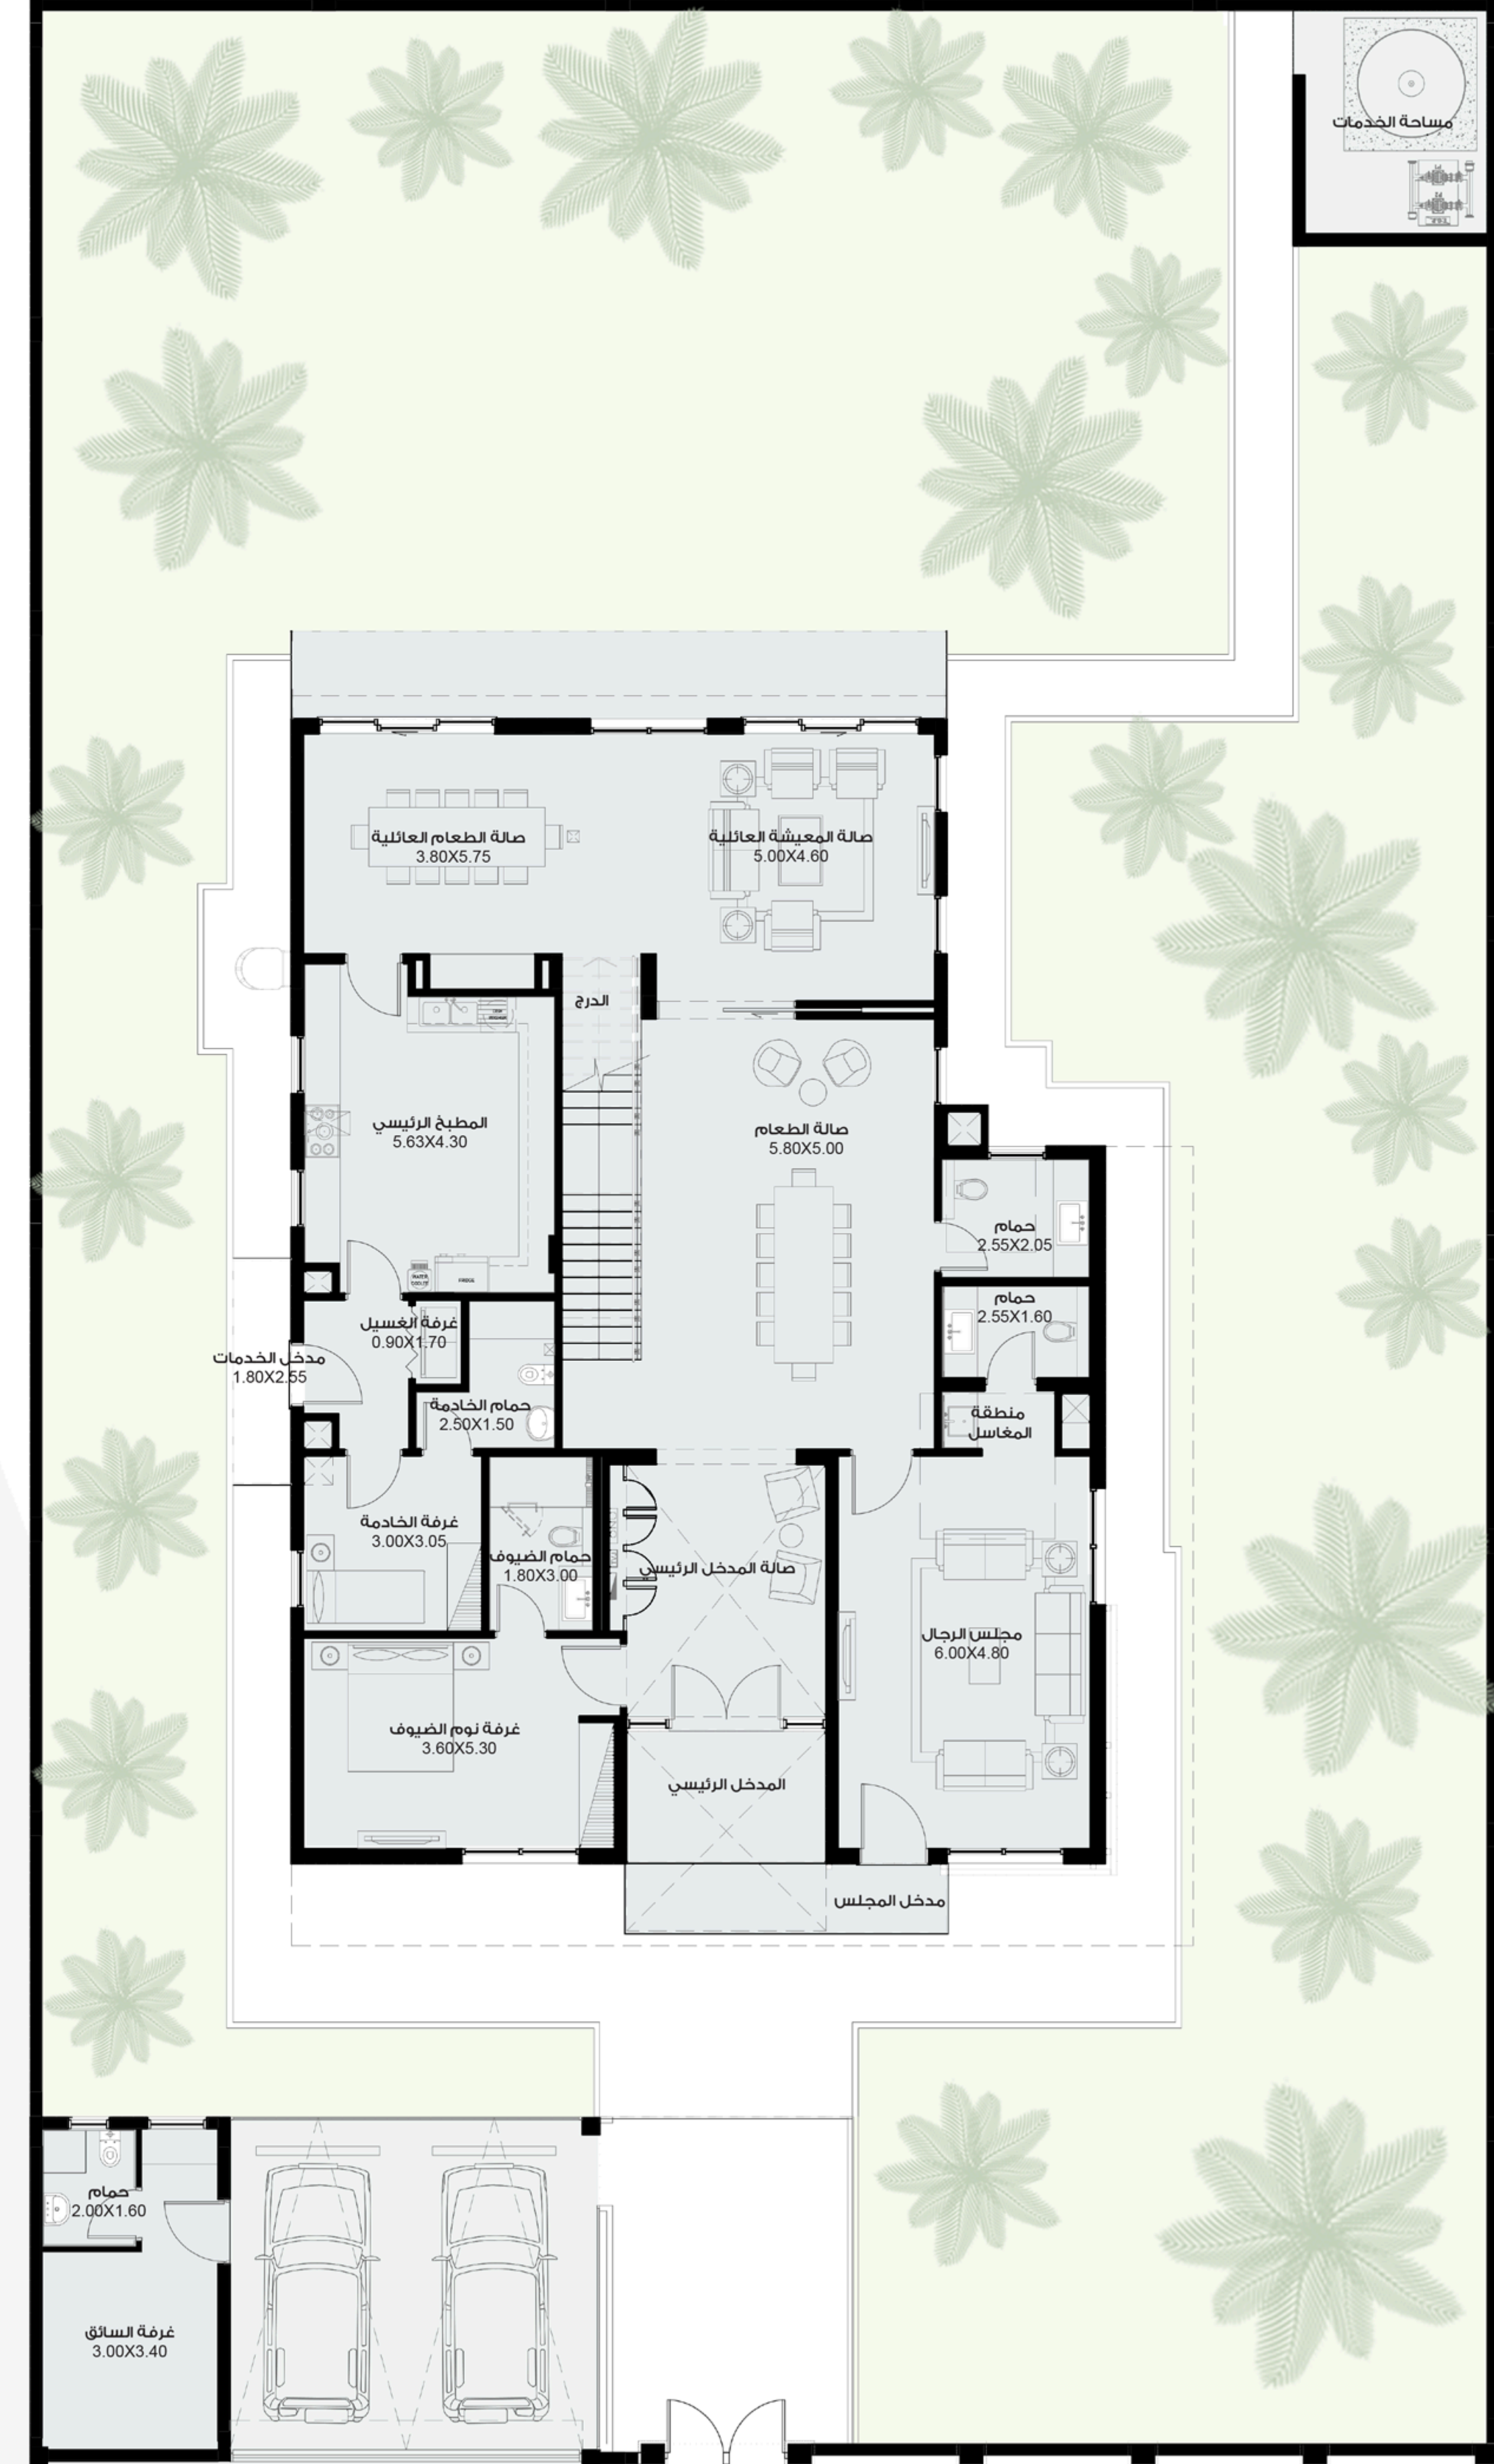

# DESIGNS THAT INSPIRE YOU

DISCOVER DESIGNS, "TEYASEER" PRE-DESIGNED

MODERN MODEL - M09

A modern house characterized by its elegant architectural design and contemporary style, with a focus on the flexibility of the design. The house consists of five bedrooms, with the possibility of adding a room. It offers spacious outdoor areas that can be used for seating and gatherings, making it ideal for family living.

Drivers Room

Laundry Room

FIRST FLOOR

GROUND FLOOR

# 3D FLOOR PLAN GROUND FLOOR

# 3D FLOOR PLAN FIRST FLOOR