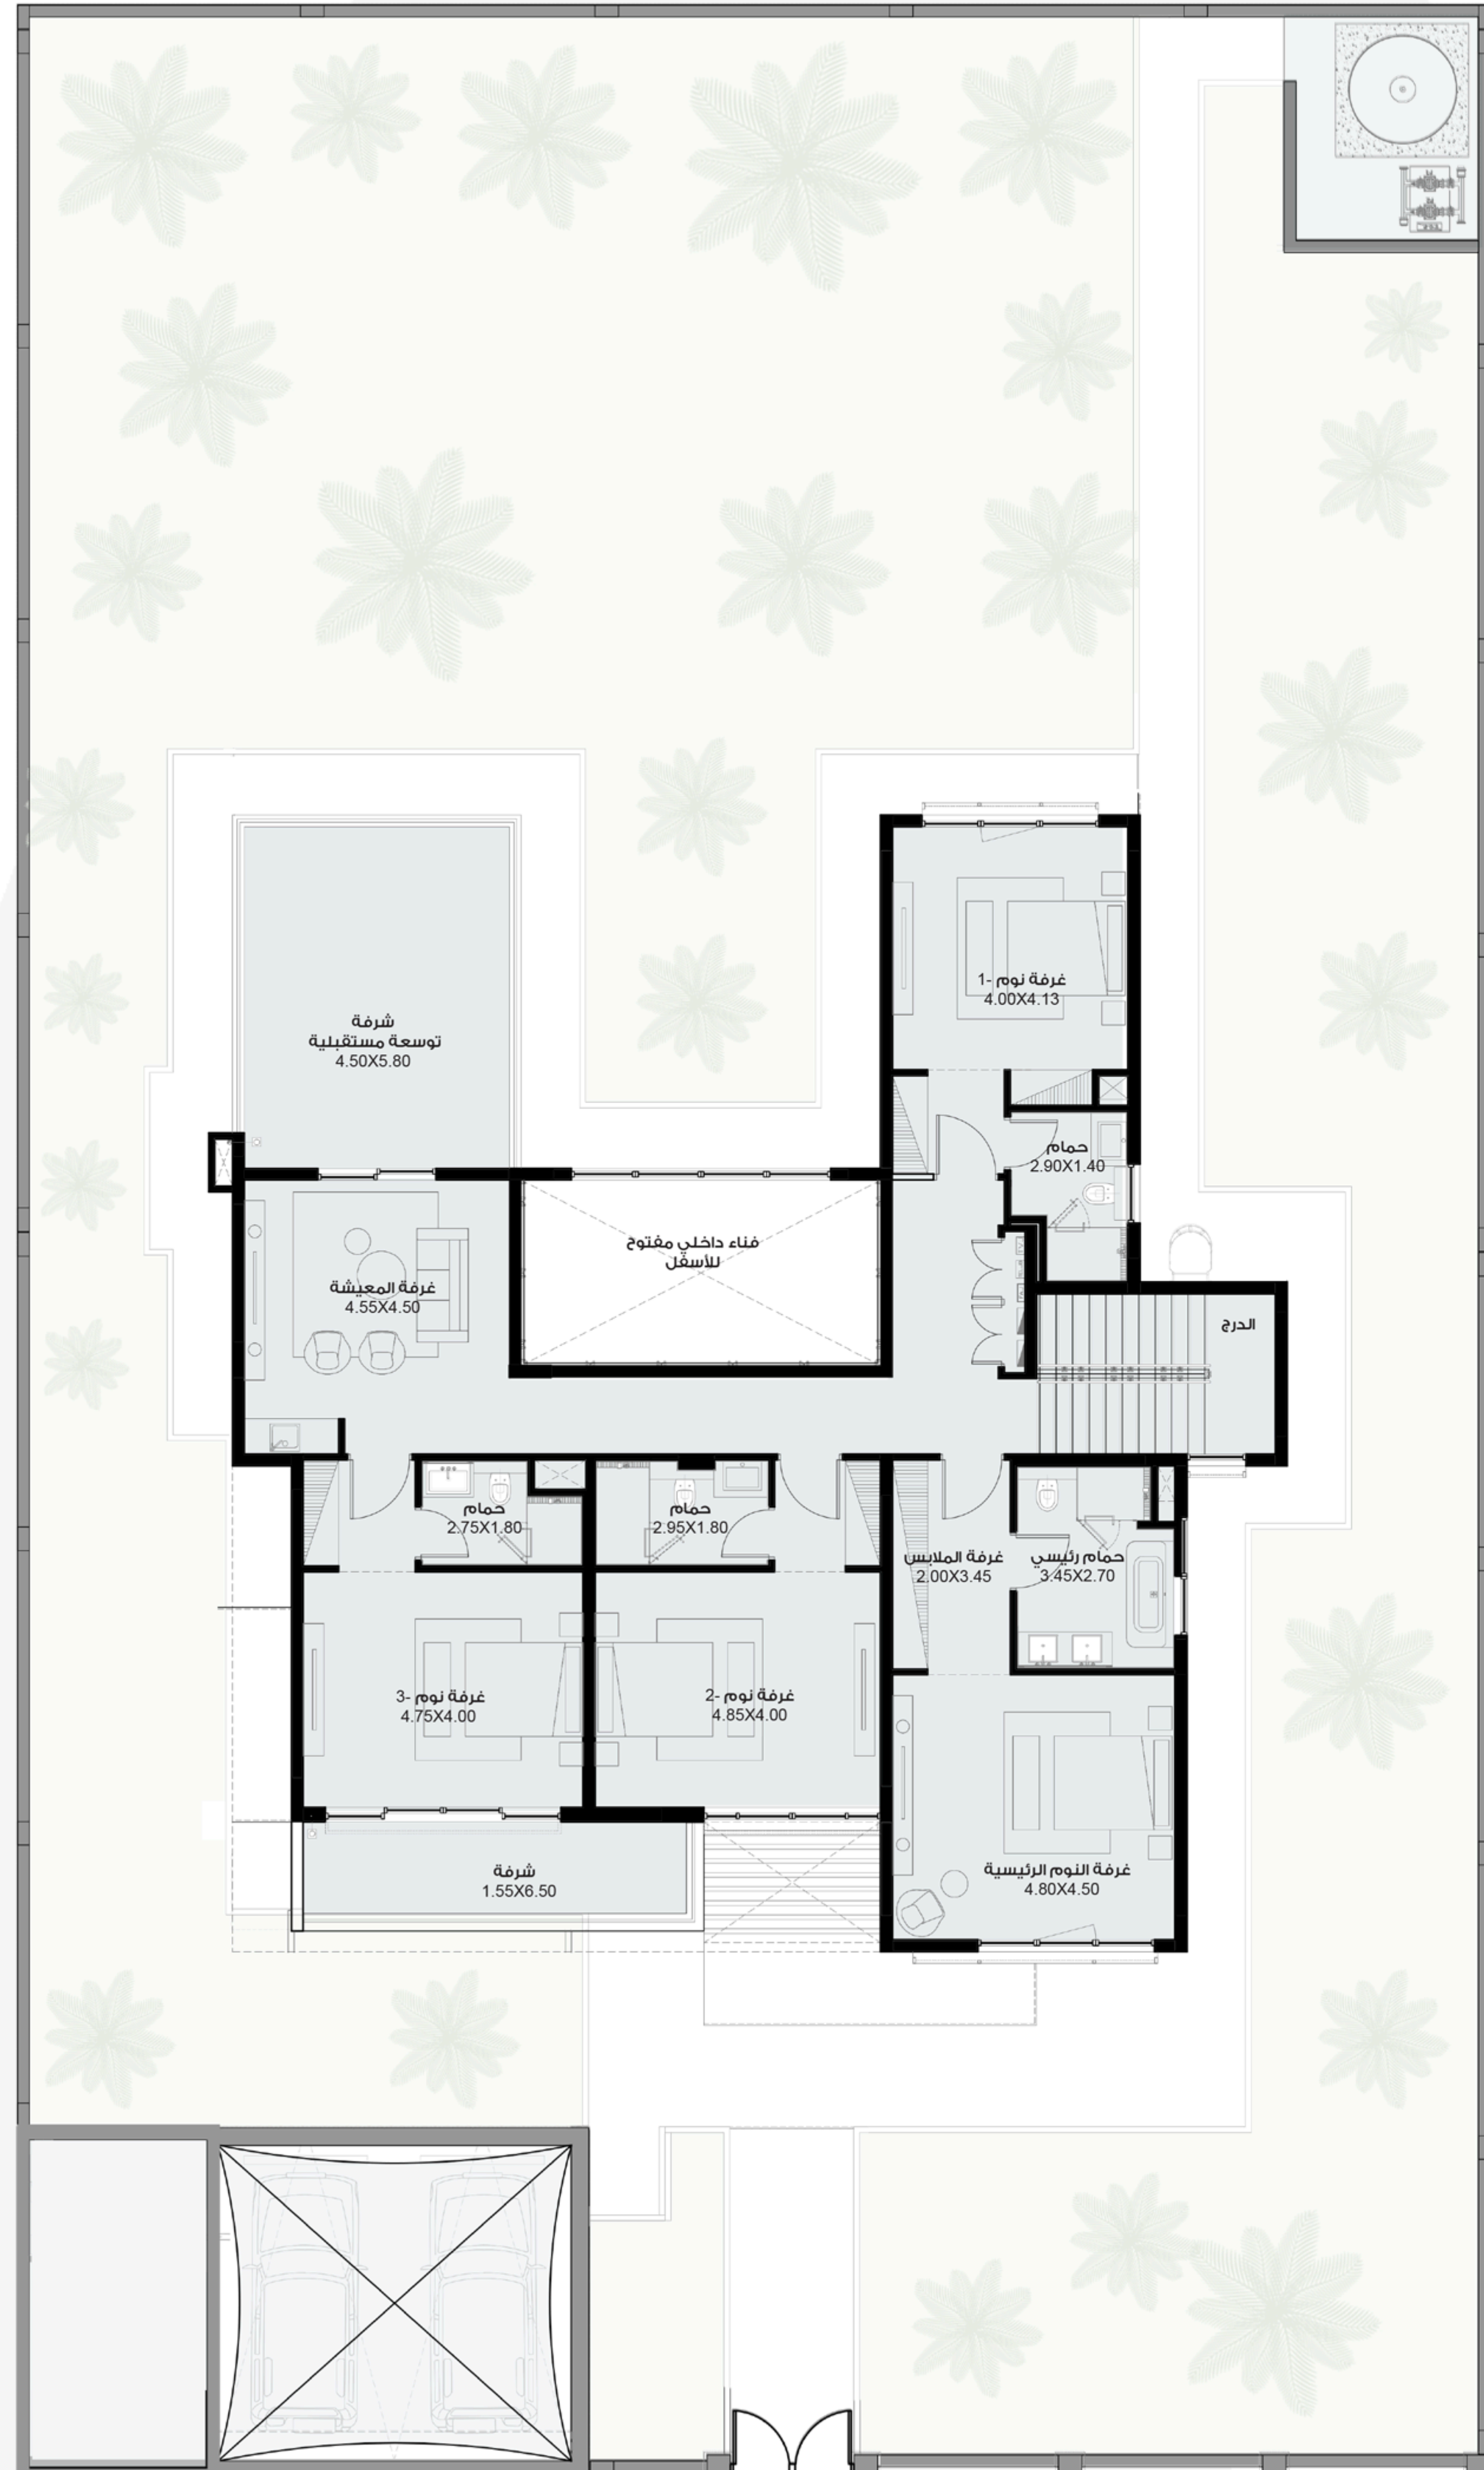

# DESIGNS THAT INSPIRE YOU

DISCOVER DESIGNS, "TEYASEER" PRE-DESIGNED

MODERN MODEL - M08

A modern house characterized by a design that balances elegance and modernity, with attention to meeting the interior space needs of the family. The living area seamlessly connects to the outdoor space, creating an inviting environment. The house consists of five bedrooms, with the possibility of adding two more rooms. This house offers the ideal environment for family living, ensuring the comfort and happiness of its residents.

Maids Room

Drivers Room

Laundry Room

FIRST FLOOR

GROUND FLOOR

# 3D FLOOR PLAN GROUND FLOOR

# 3D FLOOR PLAN FIRST FLOOR