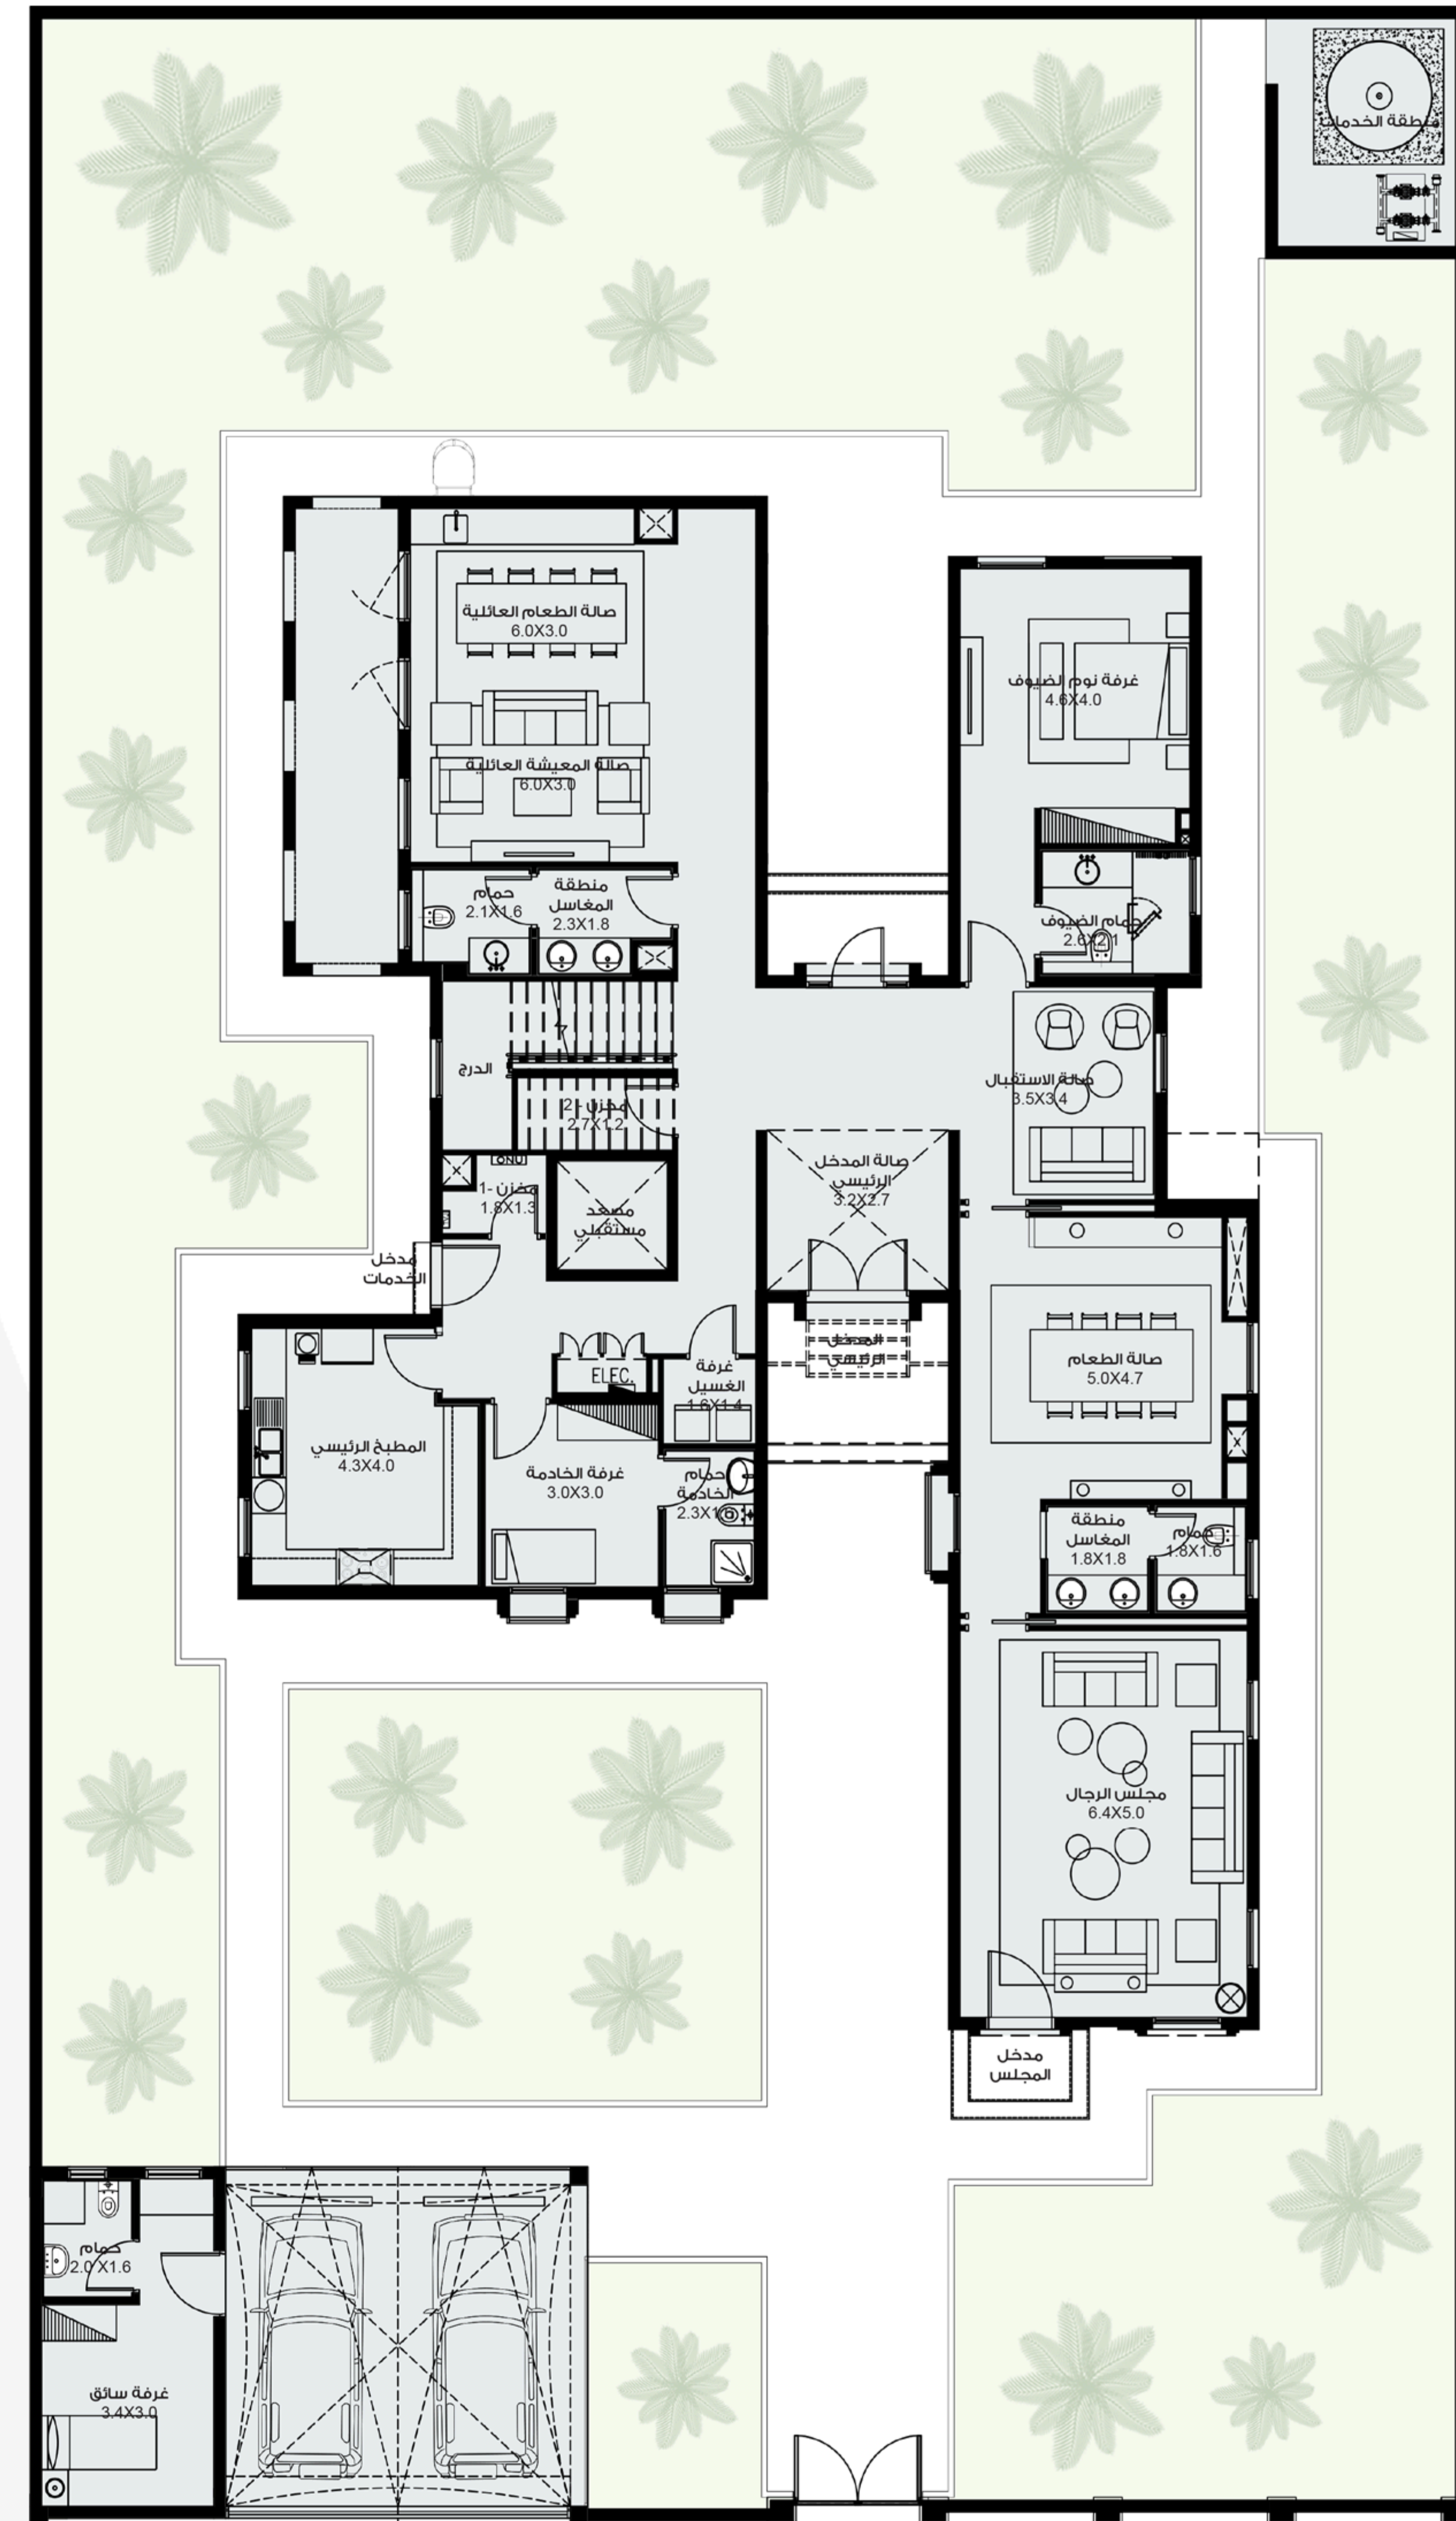

DESIGNS THAT INSPIRE YOU

DISCOVER DESIGNS, "TEYASEER" PRE-DESIGNED

TRADITIONAL MODEL - T14

A traditional villa featuring luxurious designs and elegant facades. This villa includes four bedrooms, with the possibility of adding one more room. The villa provides spacious areas for relaxation and an environment perfect for the comfort and happiness of your family.

↗ Total Area : 500 Msq

- | | | | | | |
|---|---|---|---|---|---|
|  |  |  |  |  |  |
| Elevator Space | Dining Room | Parking Spaces | Majlis | Living Room | 4 Bedrooms |
|  |  |  |  |  | |
| Storage Space | Future Expansion of One Room | Maids Room | Drivers Room | Laundry Room | |

FIRST FLOOR

GROUND FLOOR

3D FLOOR PLAN GROUND FLOOR

3D FLOOR PLAN FIRST FLOOR

تياسير

TEYASEER

TEYASEER.AE

028107700