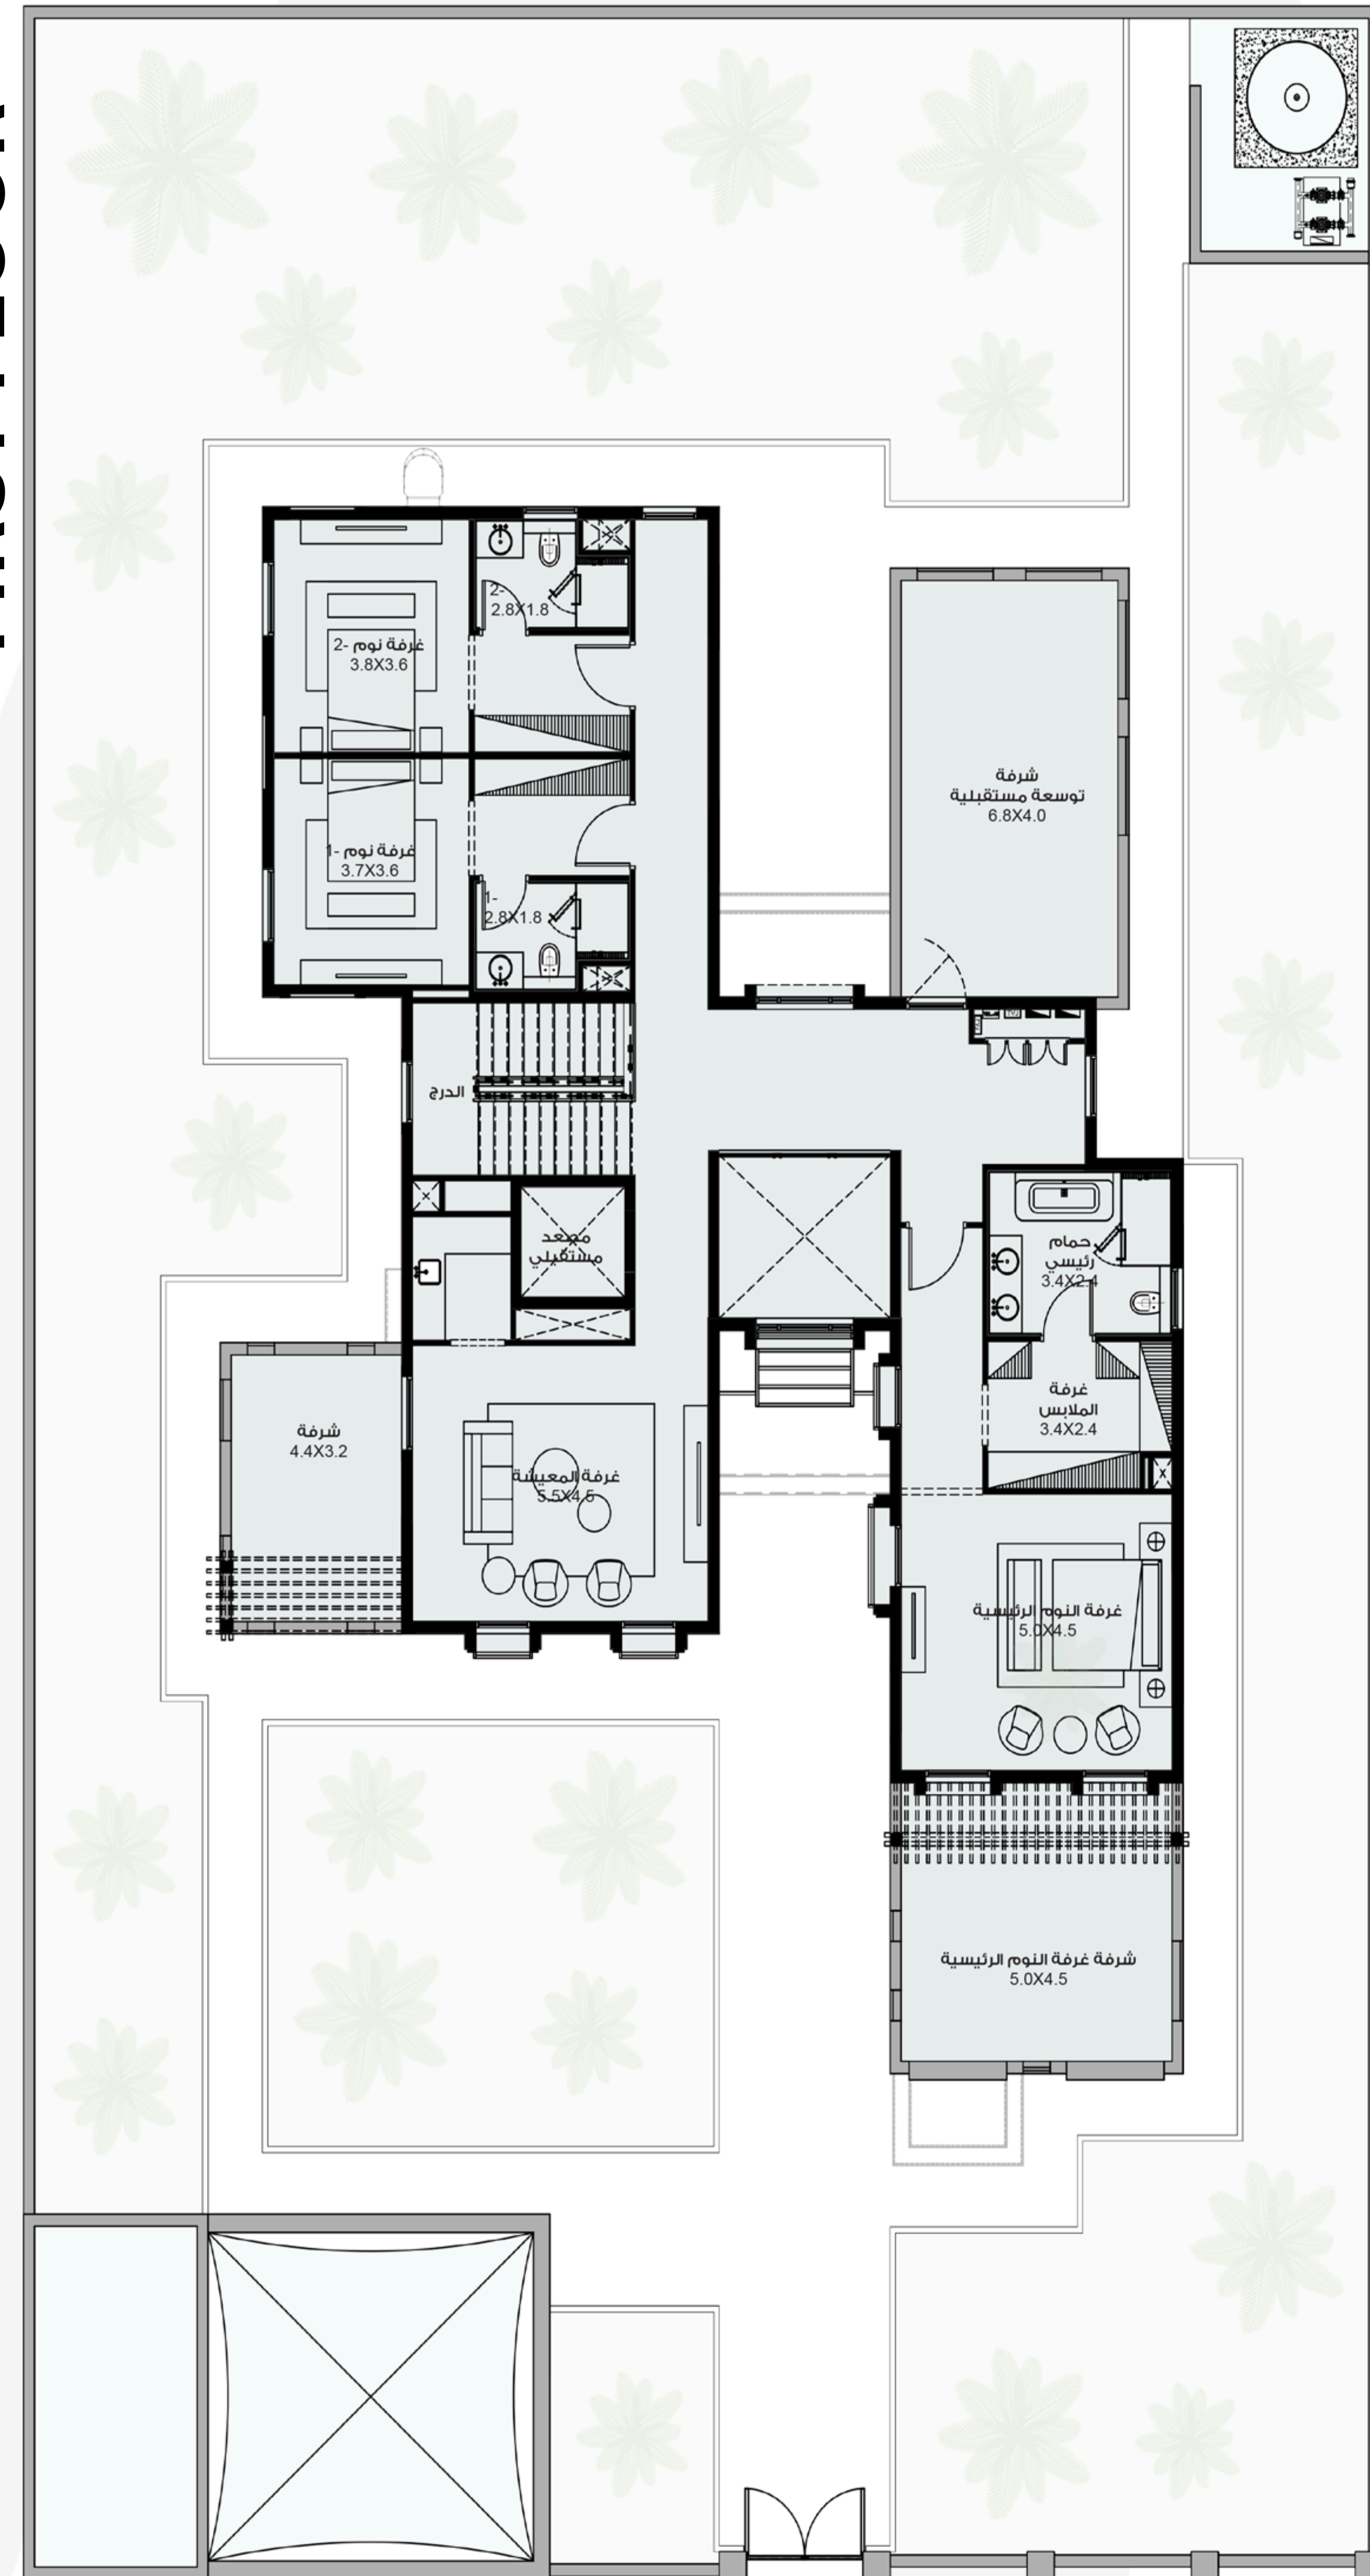

DESIGNS THAT INSPIRE YOU

DISCOVER DESIGNS, "TEYASEER" PRE-DESIGNED

TRADITIONAL MODEL - T14

A traditional villa featuring luxurious designs and elegant facades. This villa includes four bedrooms, with the possibility of adding one more room. The villa provides spacious areas for relaxation and an environment perfect for the comfort and happiness of your family.

↗ Total Area : 500 Msq

- | | | | | | |
|---|---|---|---|---|---|
|  |  |  |  |  |  |
| Elevator Space | Dining Room | Parking Spaces | Majlis | Living Room | 4 Bedrooms |
|  |  |  |  |  | |
| Storage Space | Future Expansion of One Room | Maids Room | Drivers Room | Laundry Room | |

FIRST FLOOR

GROUND FLOOR

3D FLOOR PLAN GROUND FLOOR

3D FLOOR PLAN FIRST FLOOR

تياسير

TEYASEER

TEYASEER.AE

028107700