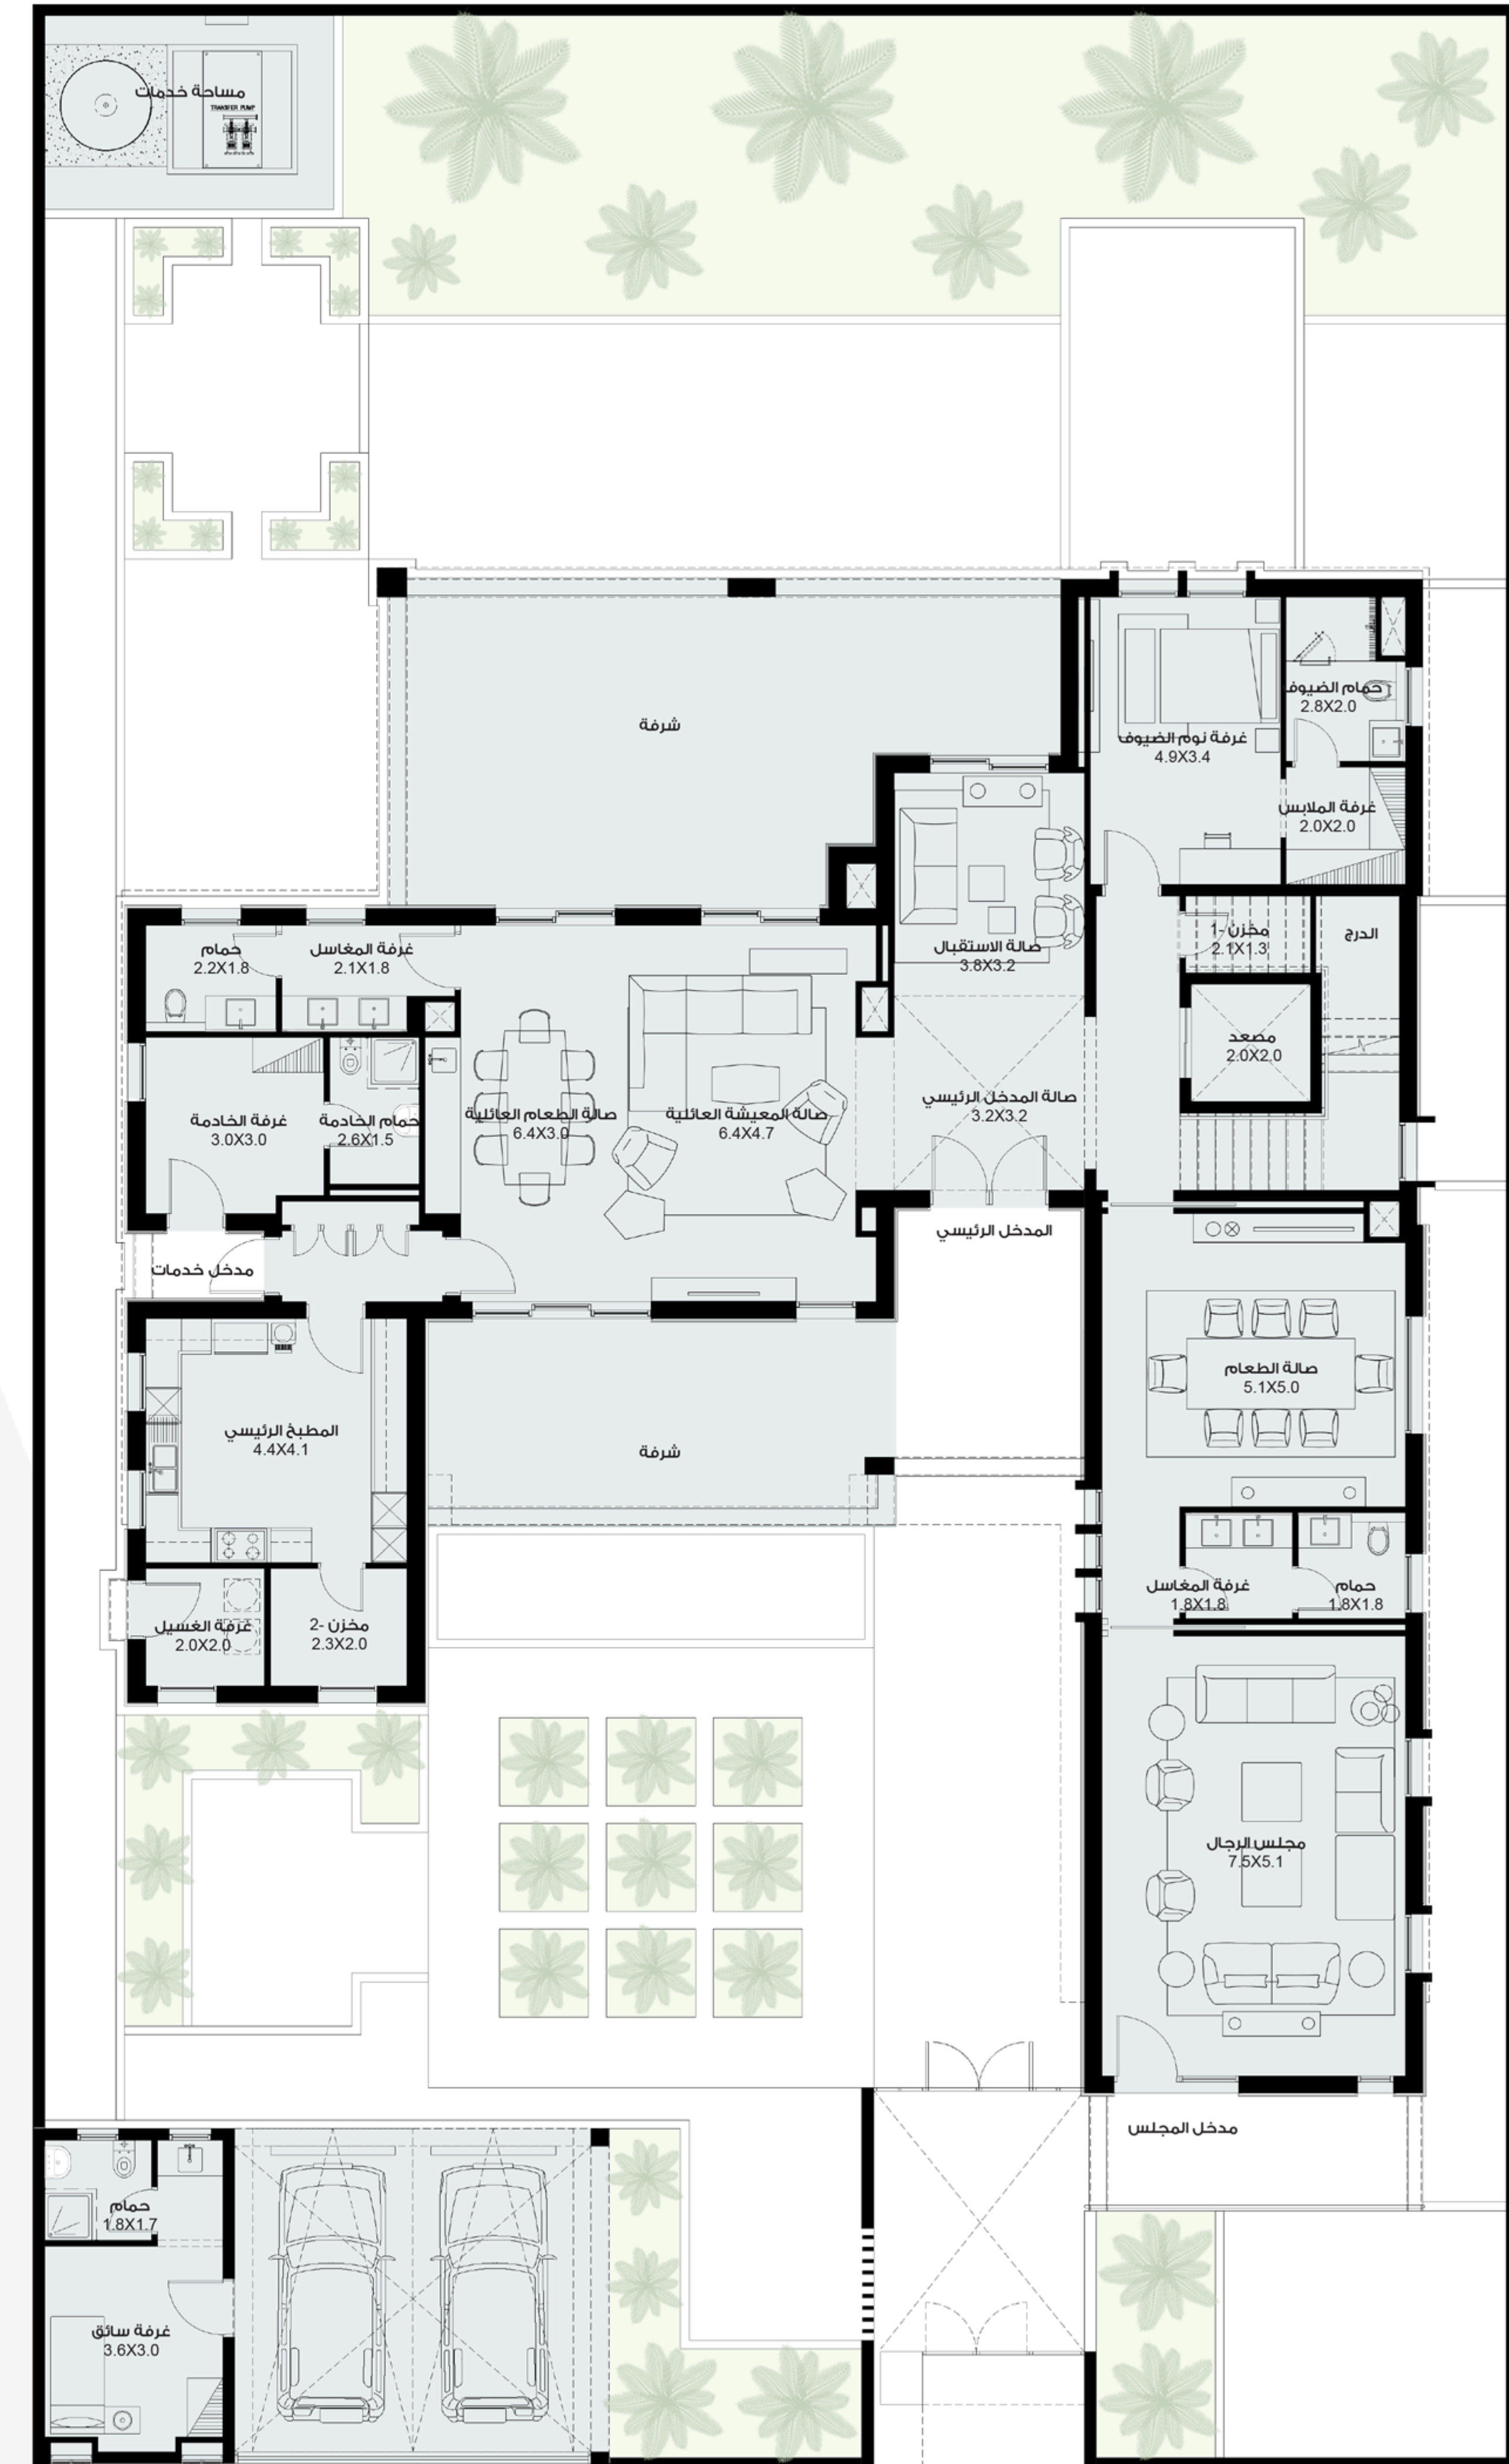

FIRST FLOOR

GROUND FLOOR