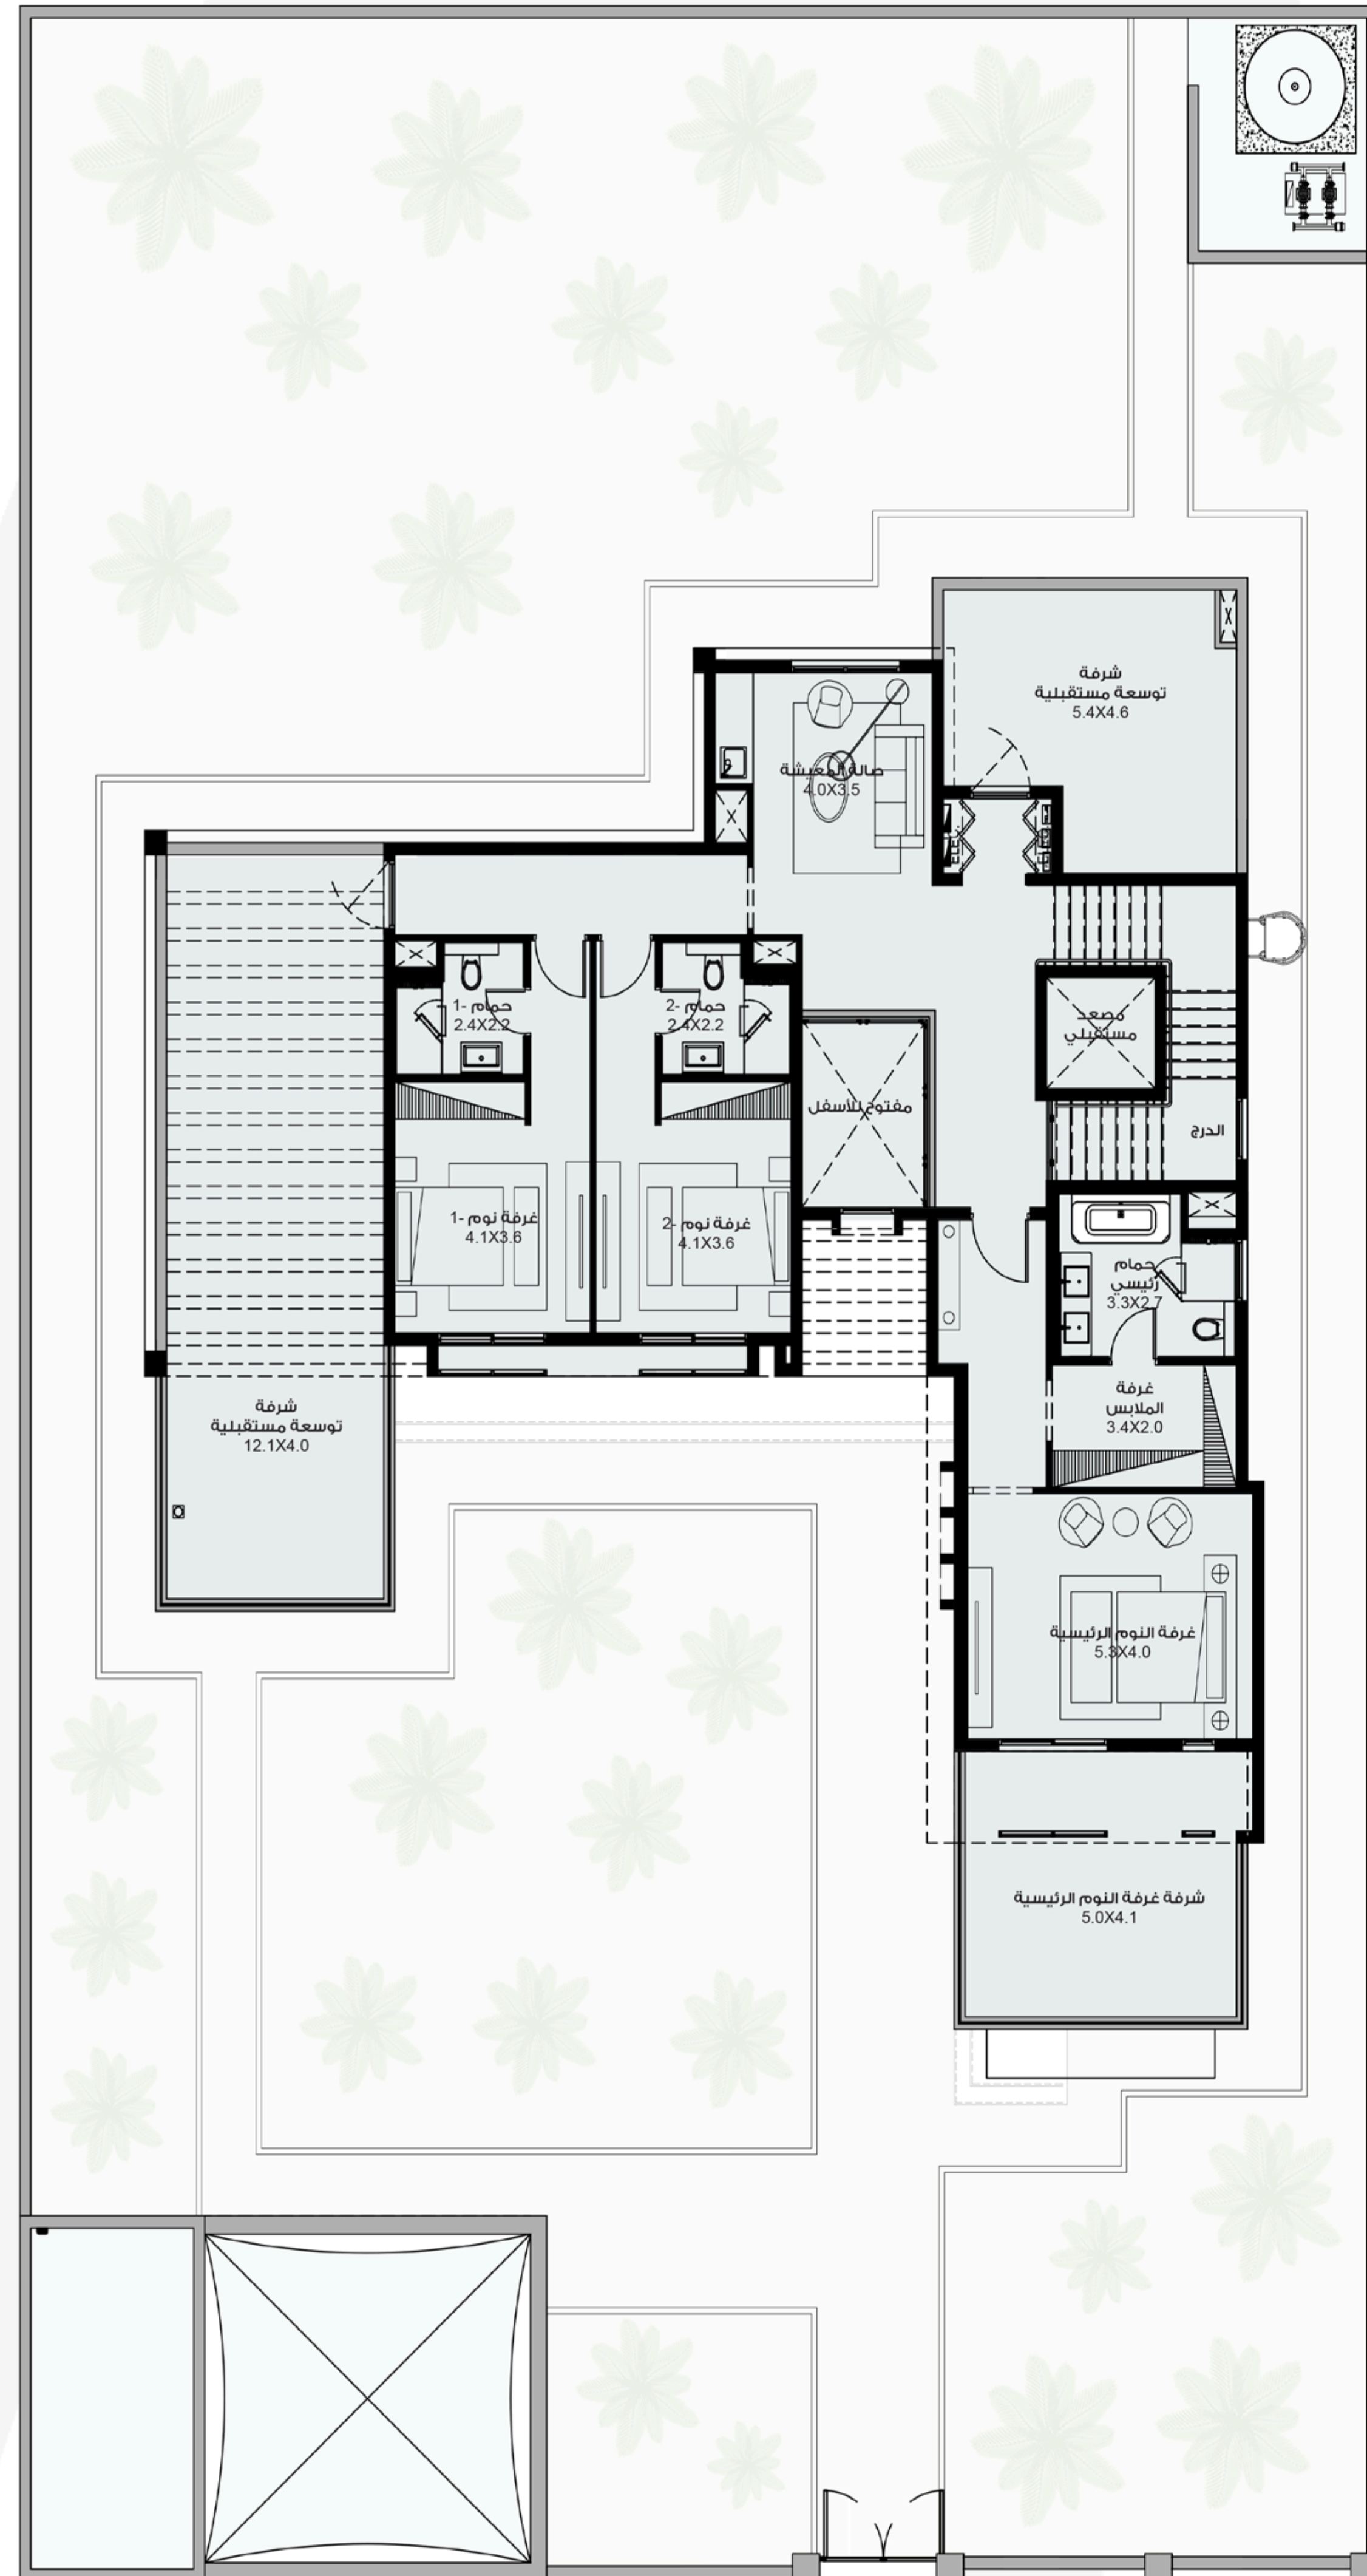

DESIGNS THAT INSPIRE YOU

DISCOVER DESIGNS, "TEYASEER" PRE-DESIGNED

MODERN MODEL - M14

A modern villa featuring a contemporary design with eco-friendly facades and interiors tailored to family needs. The villa includes four bedrooms, with the possibility of adding two additional rooms. This home provides a calm and quiet environment, making it an excellent choice for modern families.

↗ Total Area : 502.40 Msq

-  Elevator Space
-  Dining Room
-  Parking Spaces
-  Majlis
-  Living Room
-  4 Bedrooms
-  Storage Space
-  Future Expansion of 2 Rooms
-  Maids Room
-  Drivers Room
-  Laundry Room

FIRST FLOOR

GROUND FLOOR

3D FLOOR PLAN GROUND FLOOR

3D FLOOR PLAN FIRST FLOOR

تياسير

TEYASEER

TEYASEER.AE

028107700