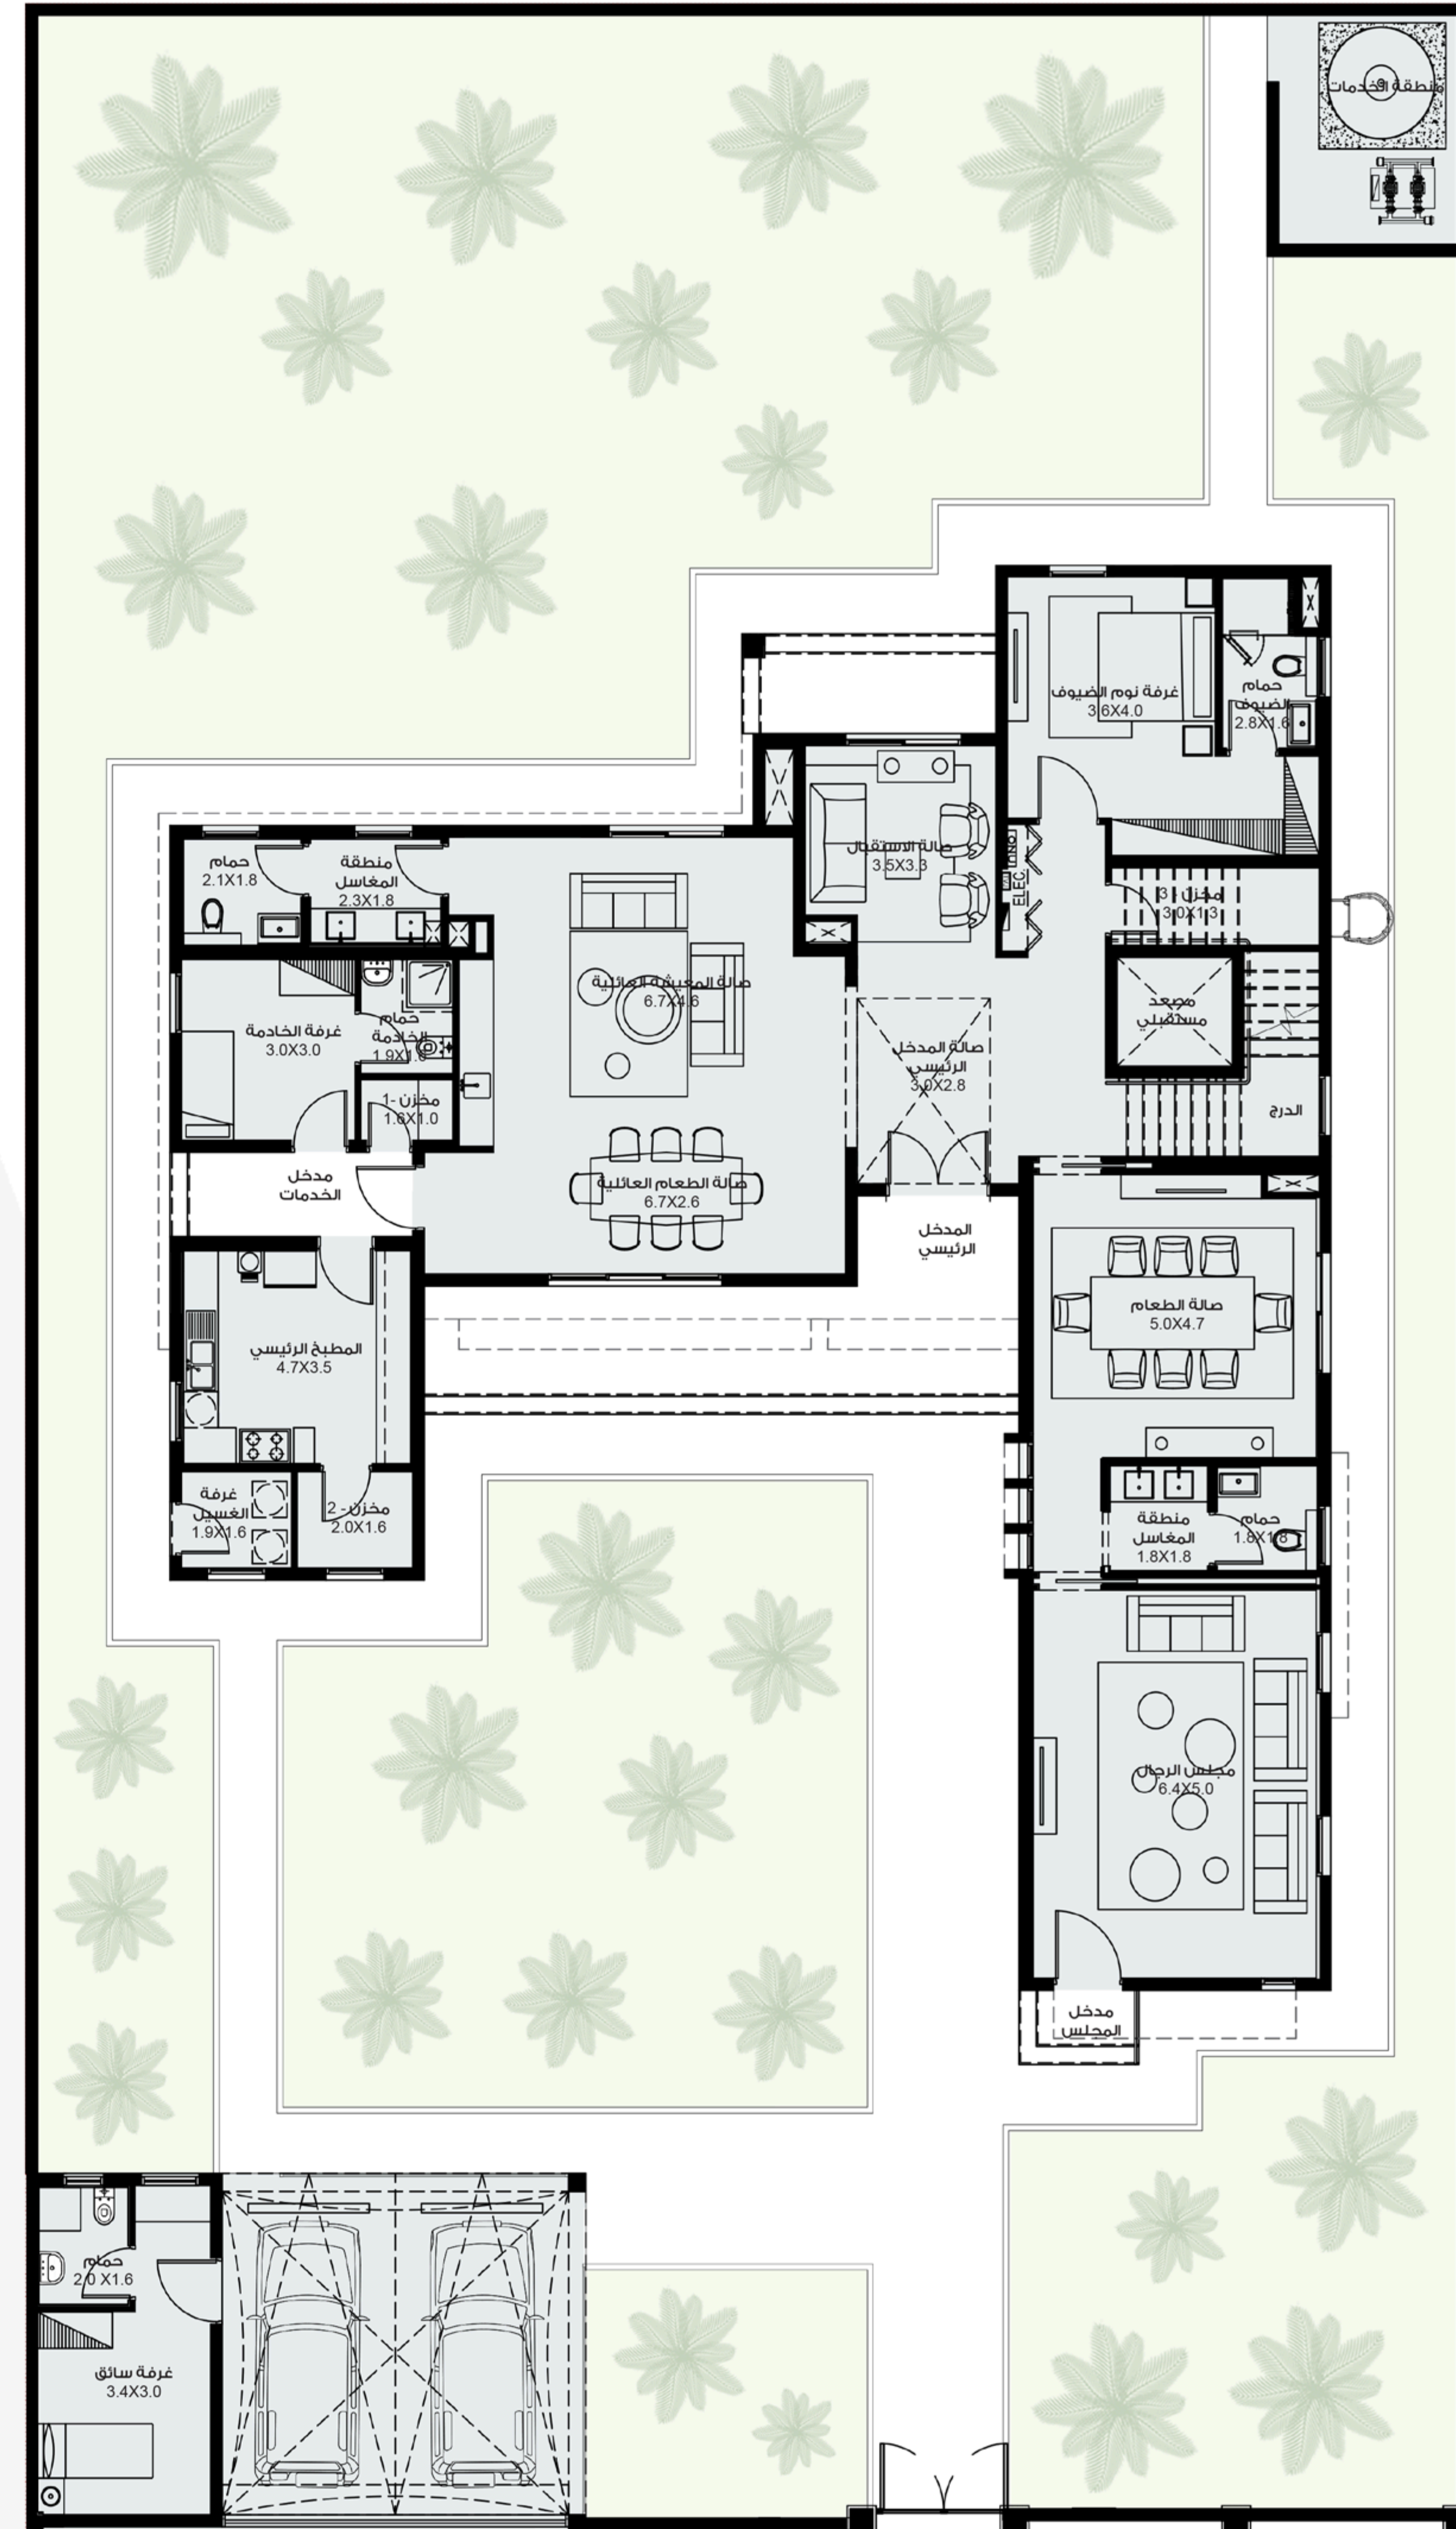

DESIGNS THAT INSPIRE YOU

DISCOVER DESIGNS, "TEYASEER" PRE-DESIGNED

MODERN MODEL - M14

A modern villa featuring a contemporary design with eco-friendly facades and interiors tailored to family needs. The villa includes four bedrooms, with the possibility of adding two additional rooms. This home provides a calm and quiet environment, making it an excellent choice for modern families.

↗ Total Area : 502.40 Msq

-  Elevator Space
-  Dining Room
-  Parking Spaces
-  Majlis
-  Living Room
-  4 Bedrooms
-  Storage Space
-  Future Expansion of 2 Rooms
-  Maids Room
-  Drivers Room
-  Laundry Room

FIRST FLOOR

GROUND FLOOR

3D FLOOR PLAN GROUND FLOOR

3D FLOOR PLAN FIRST FLOOR

تياسير

TEYASEER

TEYASEER.AE

028107700