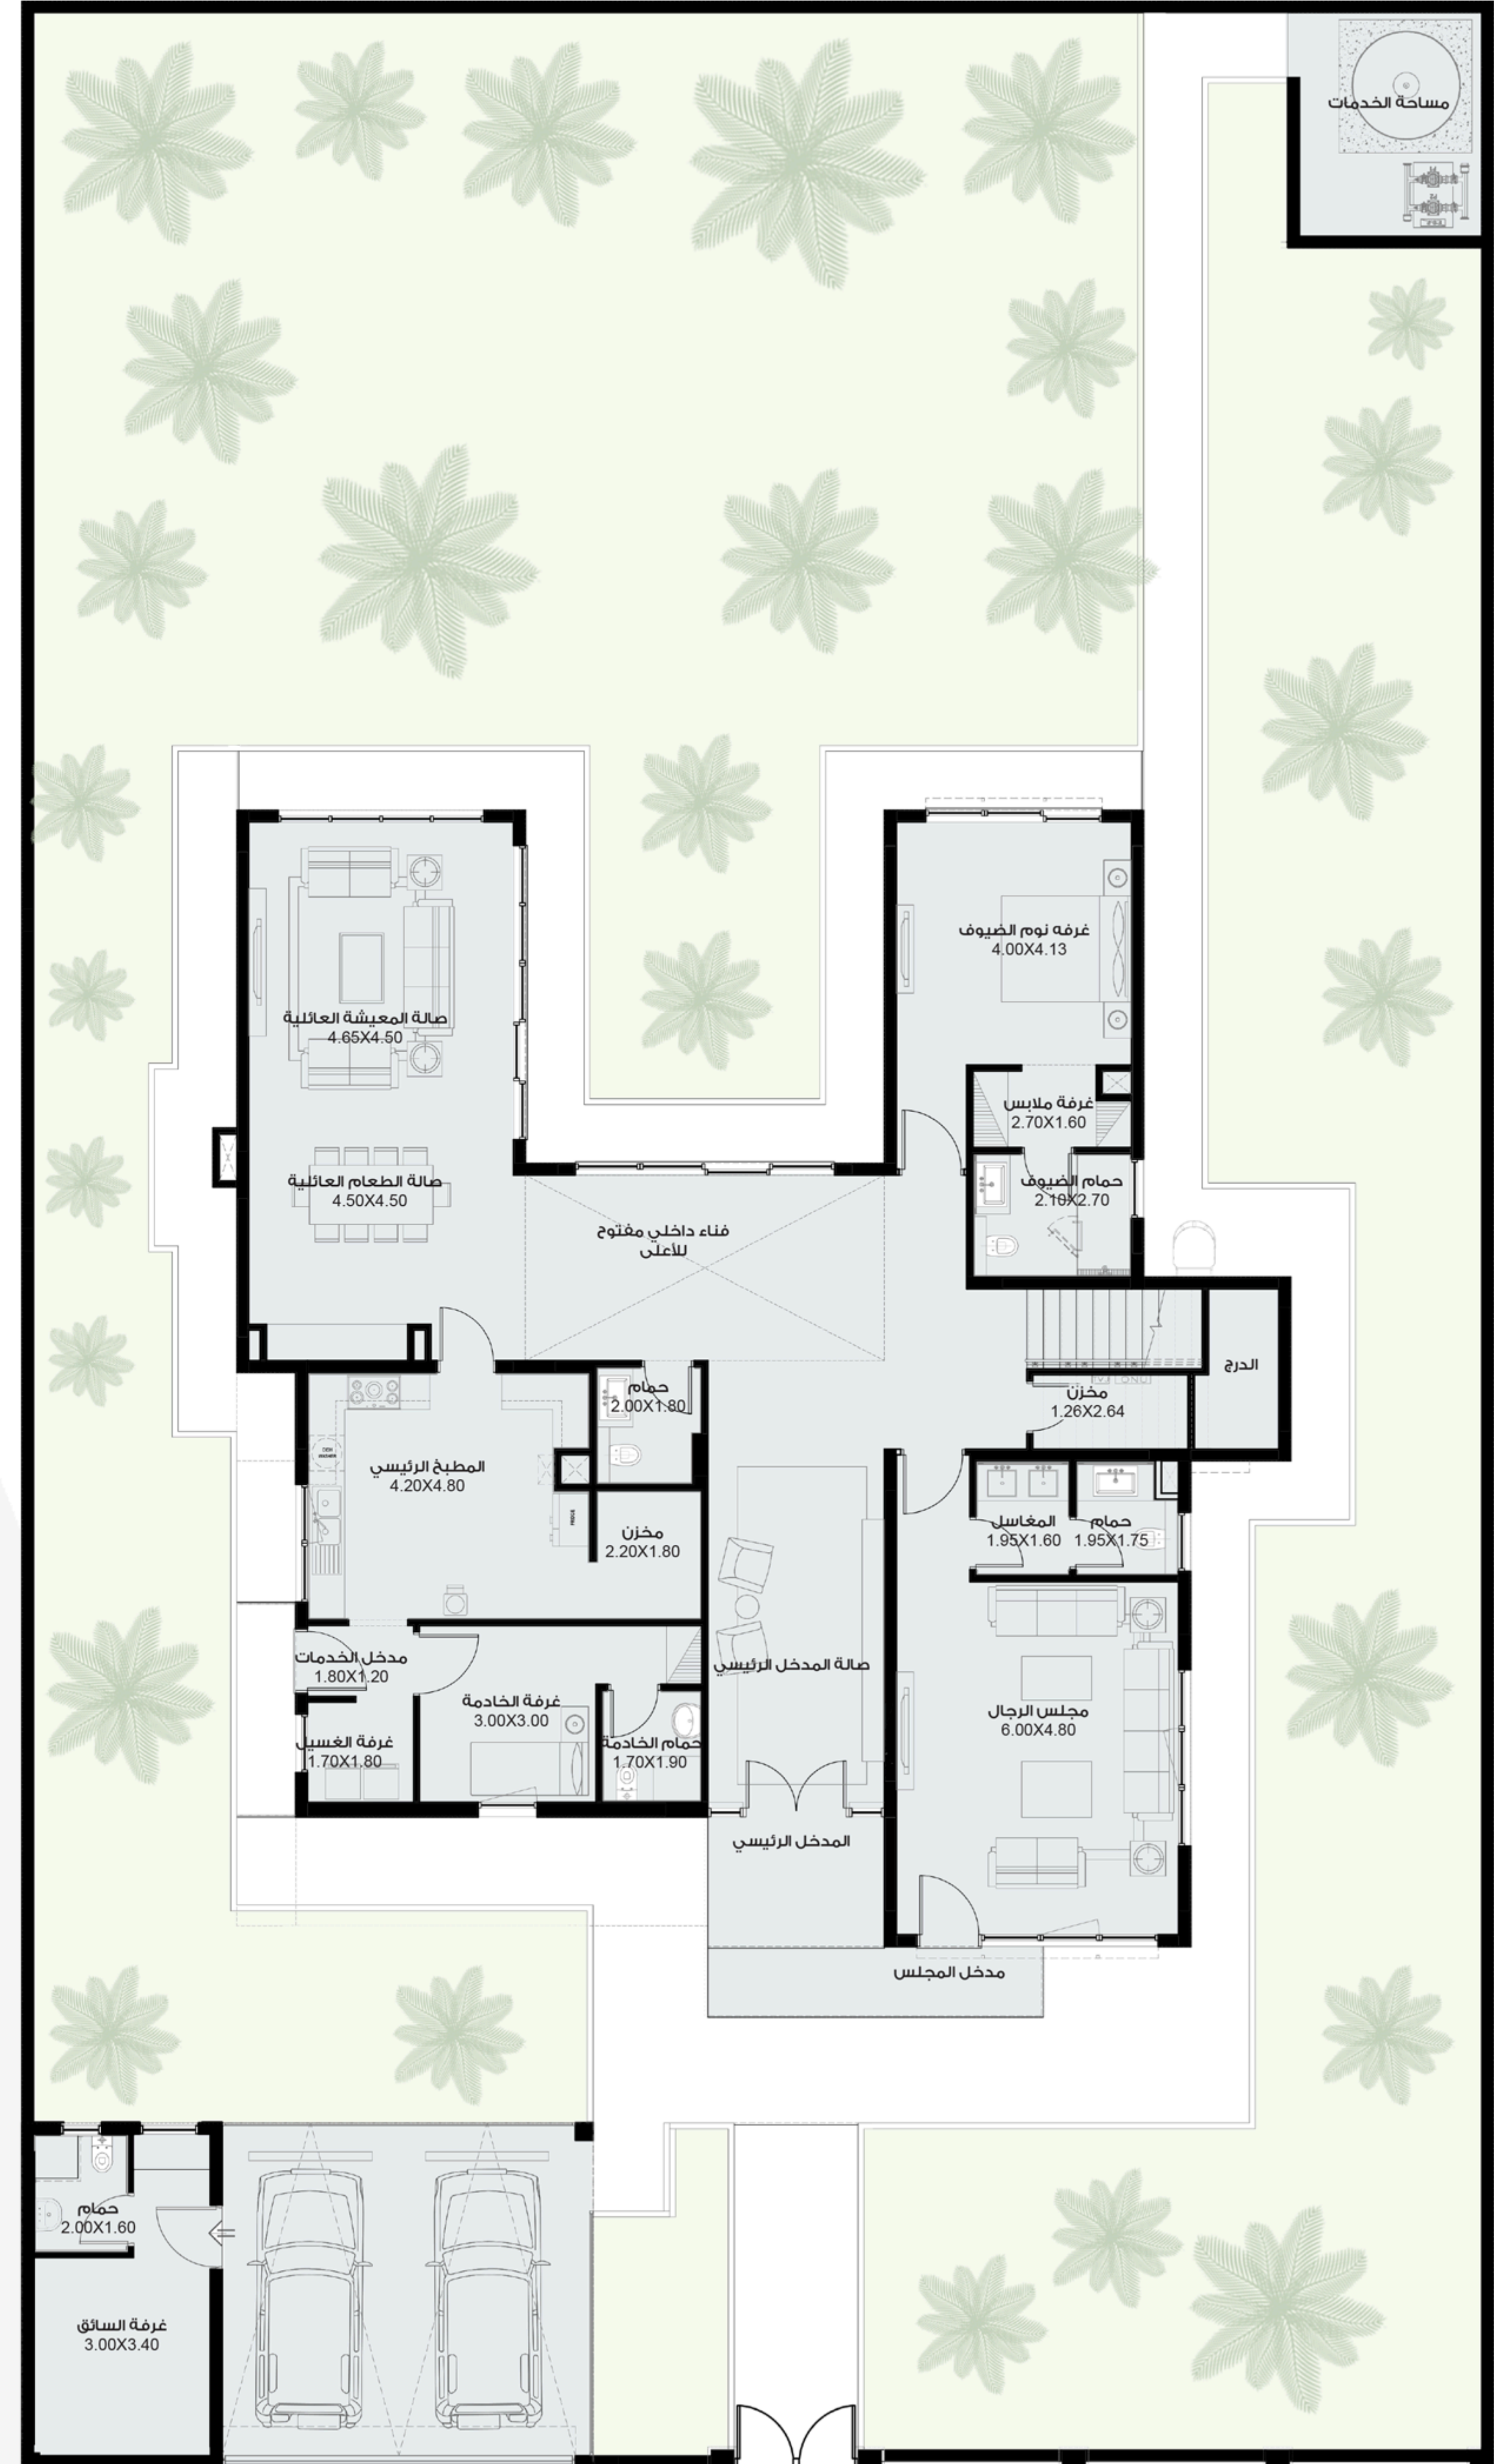

DESIGNS THAT INSPIRE YOU

DISCOVER DESIGNS, "TEYASEER" PRE-DESIGNED

TRADITIONAL MODEL - T06

A traditional villa that is an ideal choice for families, combining elegance and practical design. This home includes five bedrooms, with the possibility of adding two more rooms, providing ample space for comfortable living. This villa features a spacious courtyard area, perfect for gatherings with family and friends.

↗ Total Area : 440 Msq

Dining Room

Parking Spaces

Majlis

Living Room

5 Bedrooms

Storage Space

Future Expansion
of 2 Rooms

Maids Room

Drivers Room

Laundry Room

FIRST FLOOR

GROUND FLOOR

3D FLOOR PLAN GROUND FLOOR

3D FLOOR PLAN FIRST FLOOR

تياسير TEYASEER