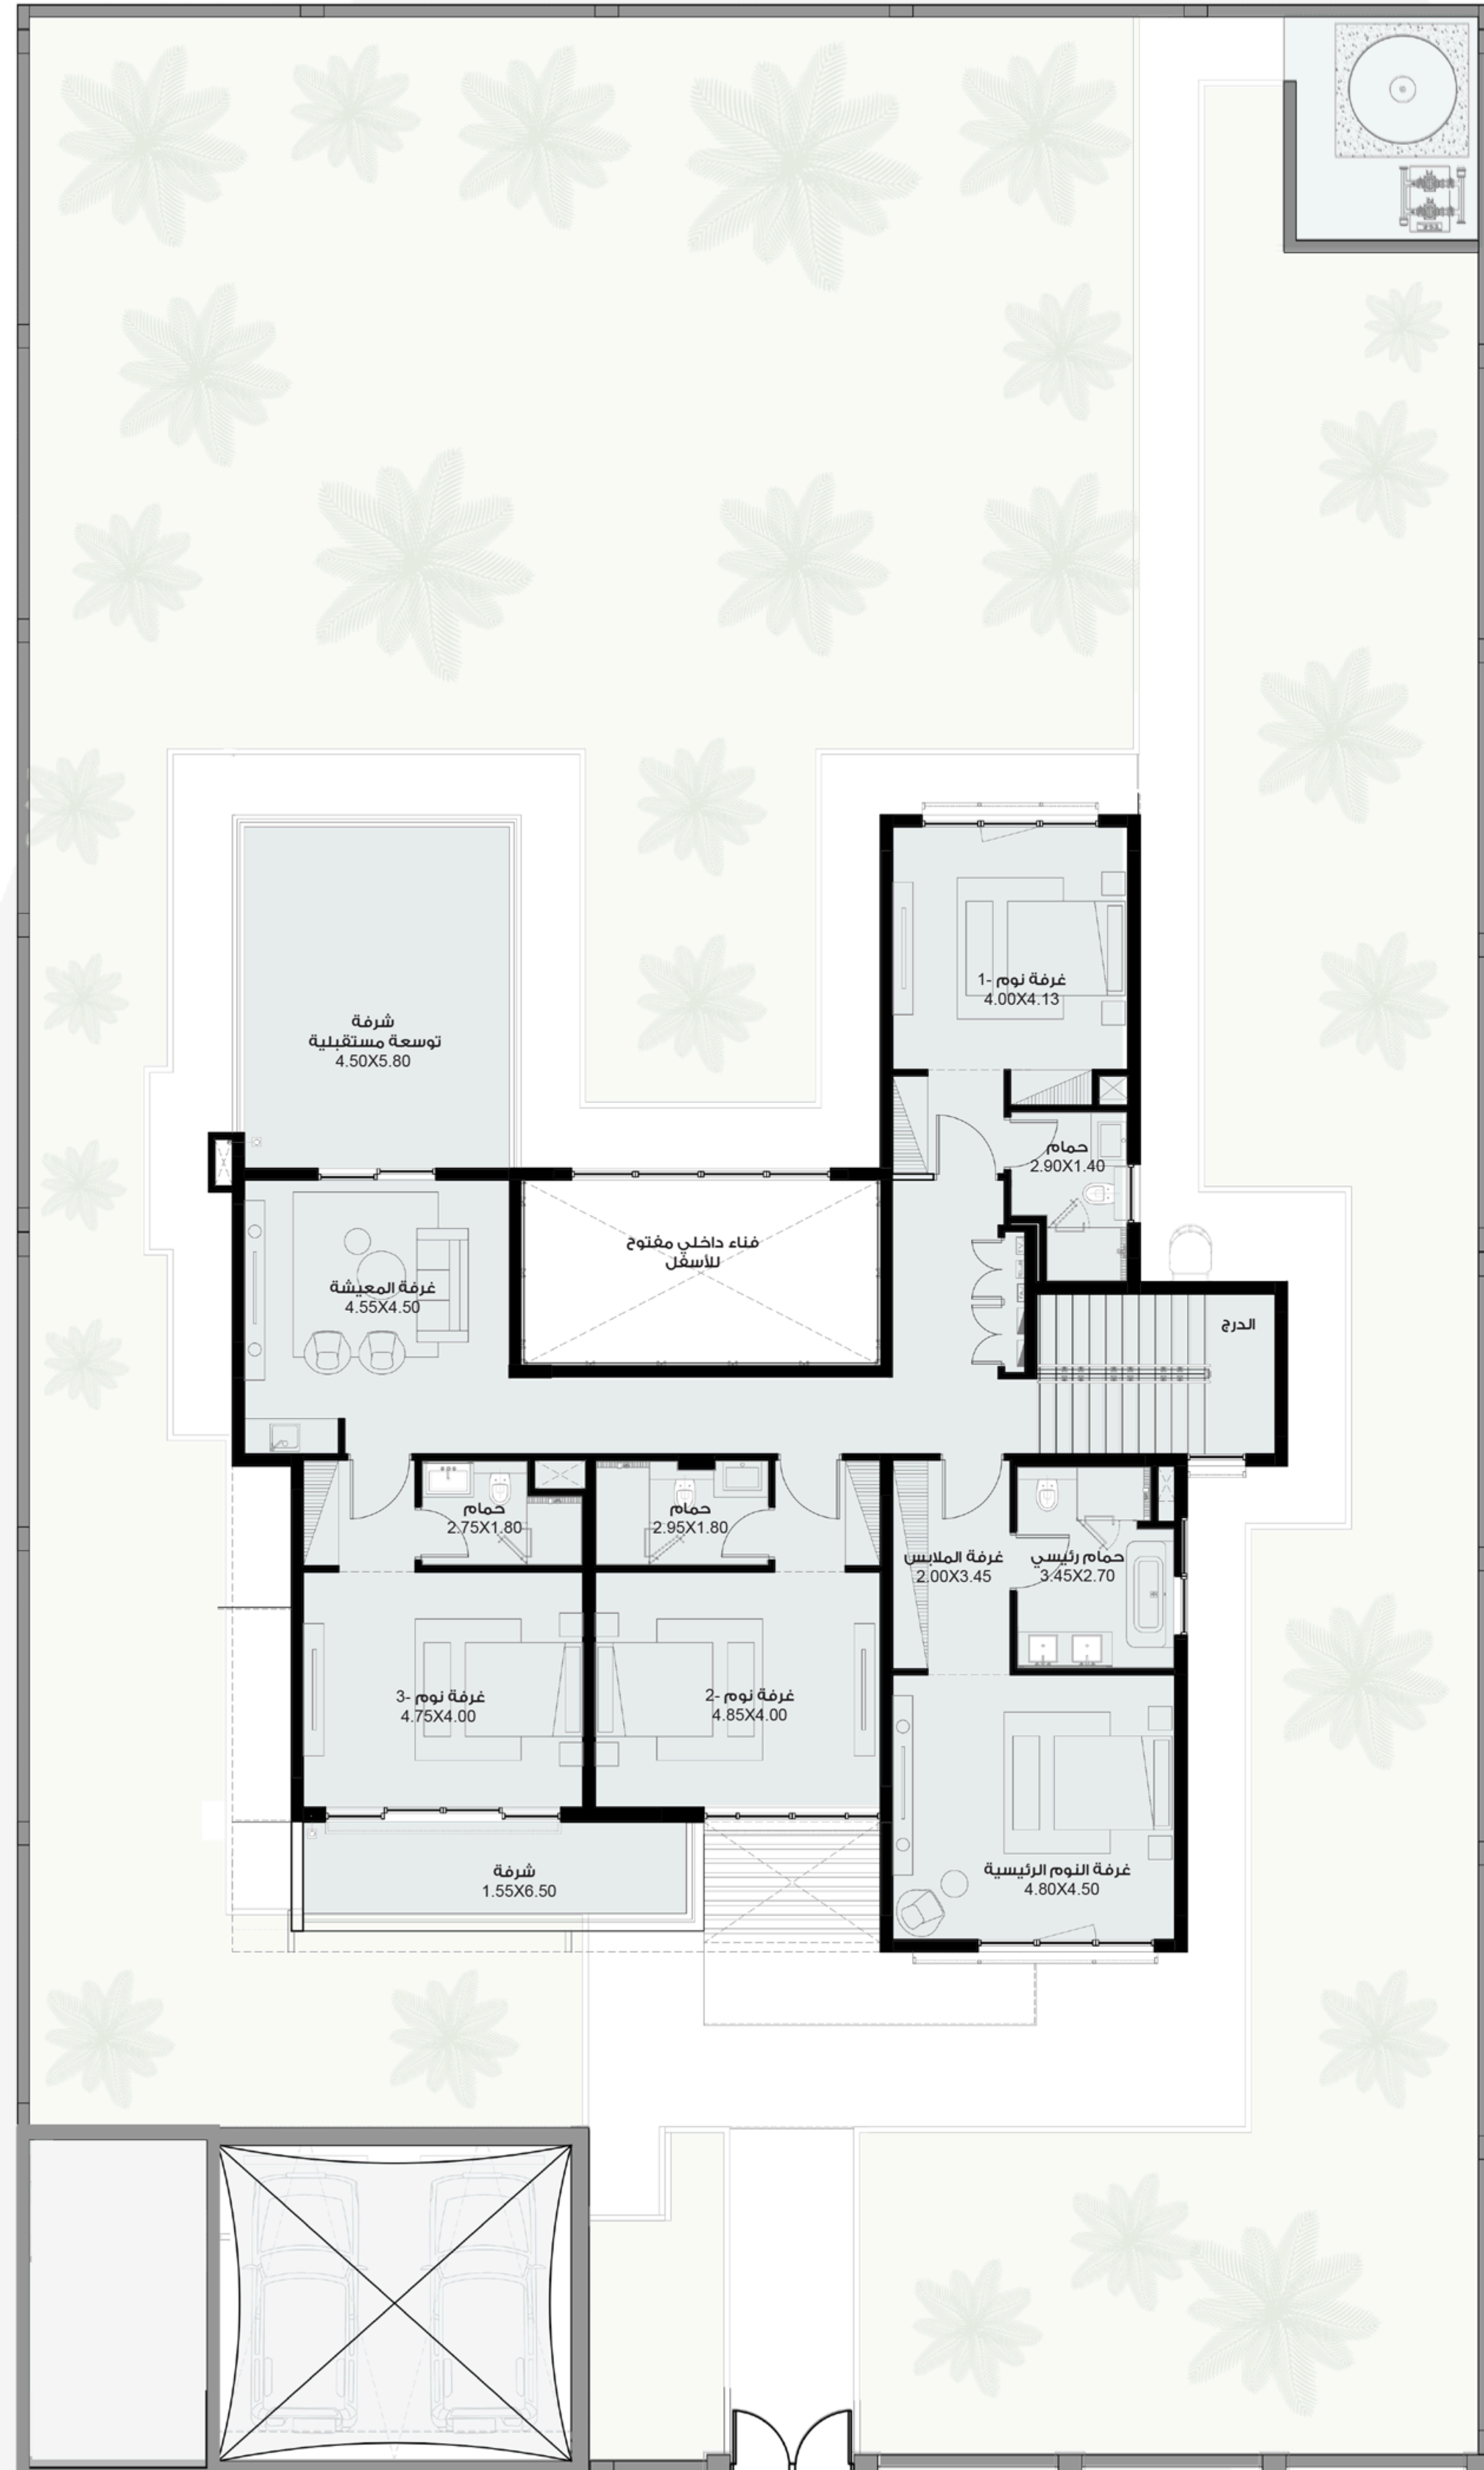

DESIGNS THAT INSPIRE YOU

DISCOVER DESIGNS, "TEYASEER" PRE-DESIGNED

TRADITIONAL MODEL - T06

A traditional villa that is an ideal choice for families, combining elegance and practical design. This home includes five bedrooms, with the possibility of adding two more rooms, providing ample space for comfortable living. This villa features a spacious courtyard area, perfect for gatherings with family and friends.

↗ Total Area : 440 Msq

Dining Room

Parking Spaces

Majlis

Living Room

5 Bedrooms

Storage Space

Future Expansion
of 2 Rooms

Maids Room

Drivers Room

Laundry Room

FIRST FLOOR

GROUND FLOOR

3D FLOOR PLAN GROUND FLOOR

3D FLOOR PLAN FIRST FLOOR

تياسير TEYASEER