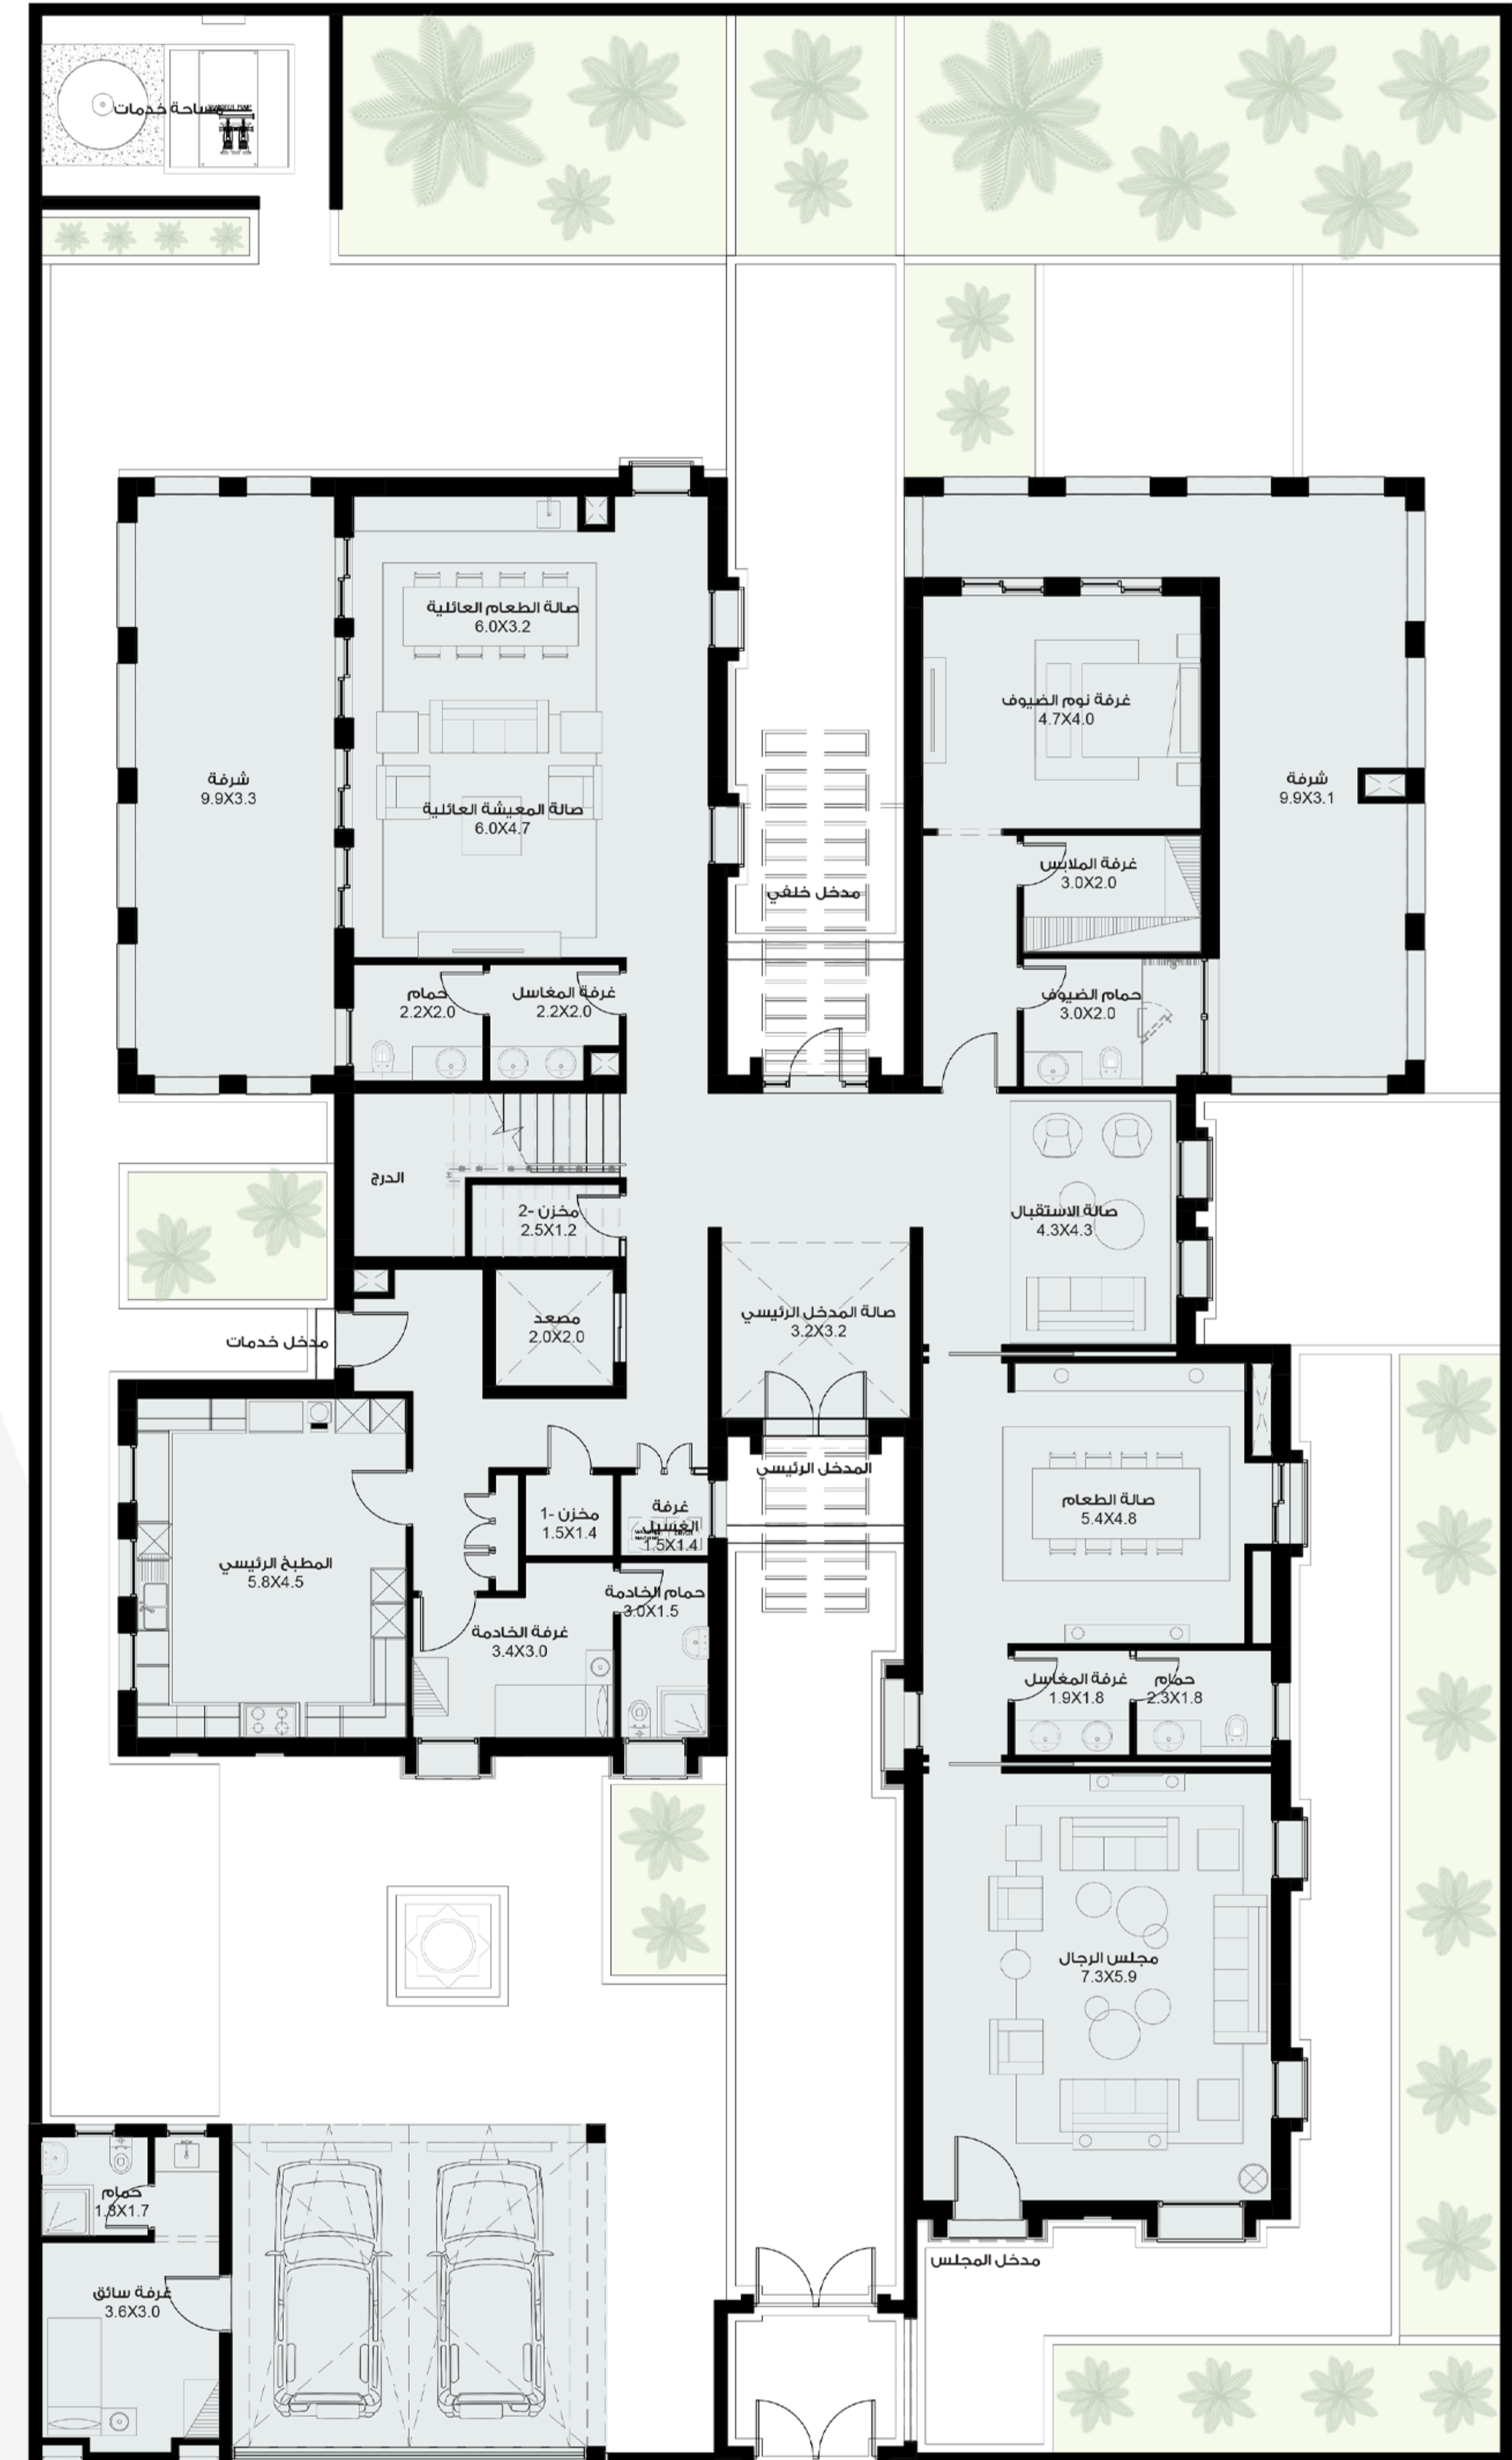

FIRST FLOOR

GROUND FLOOR