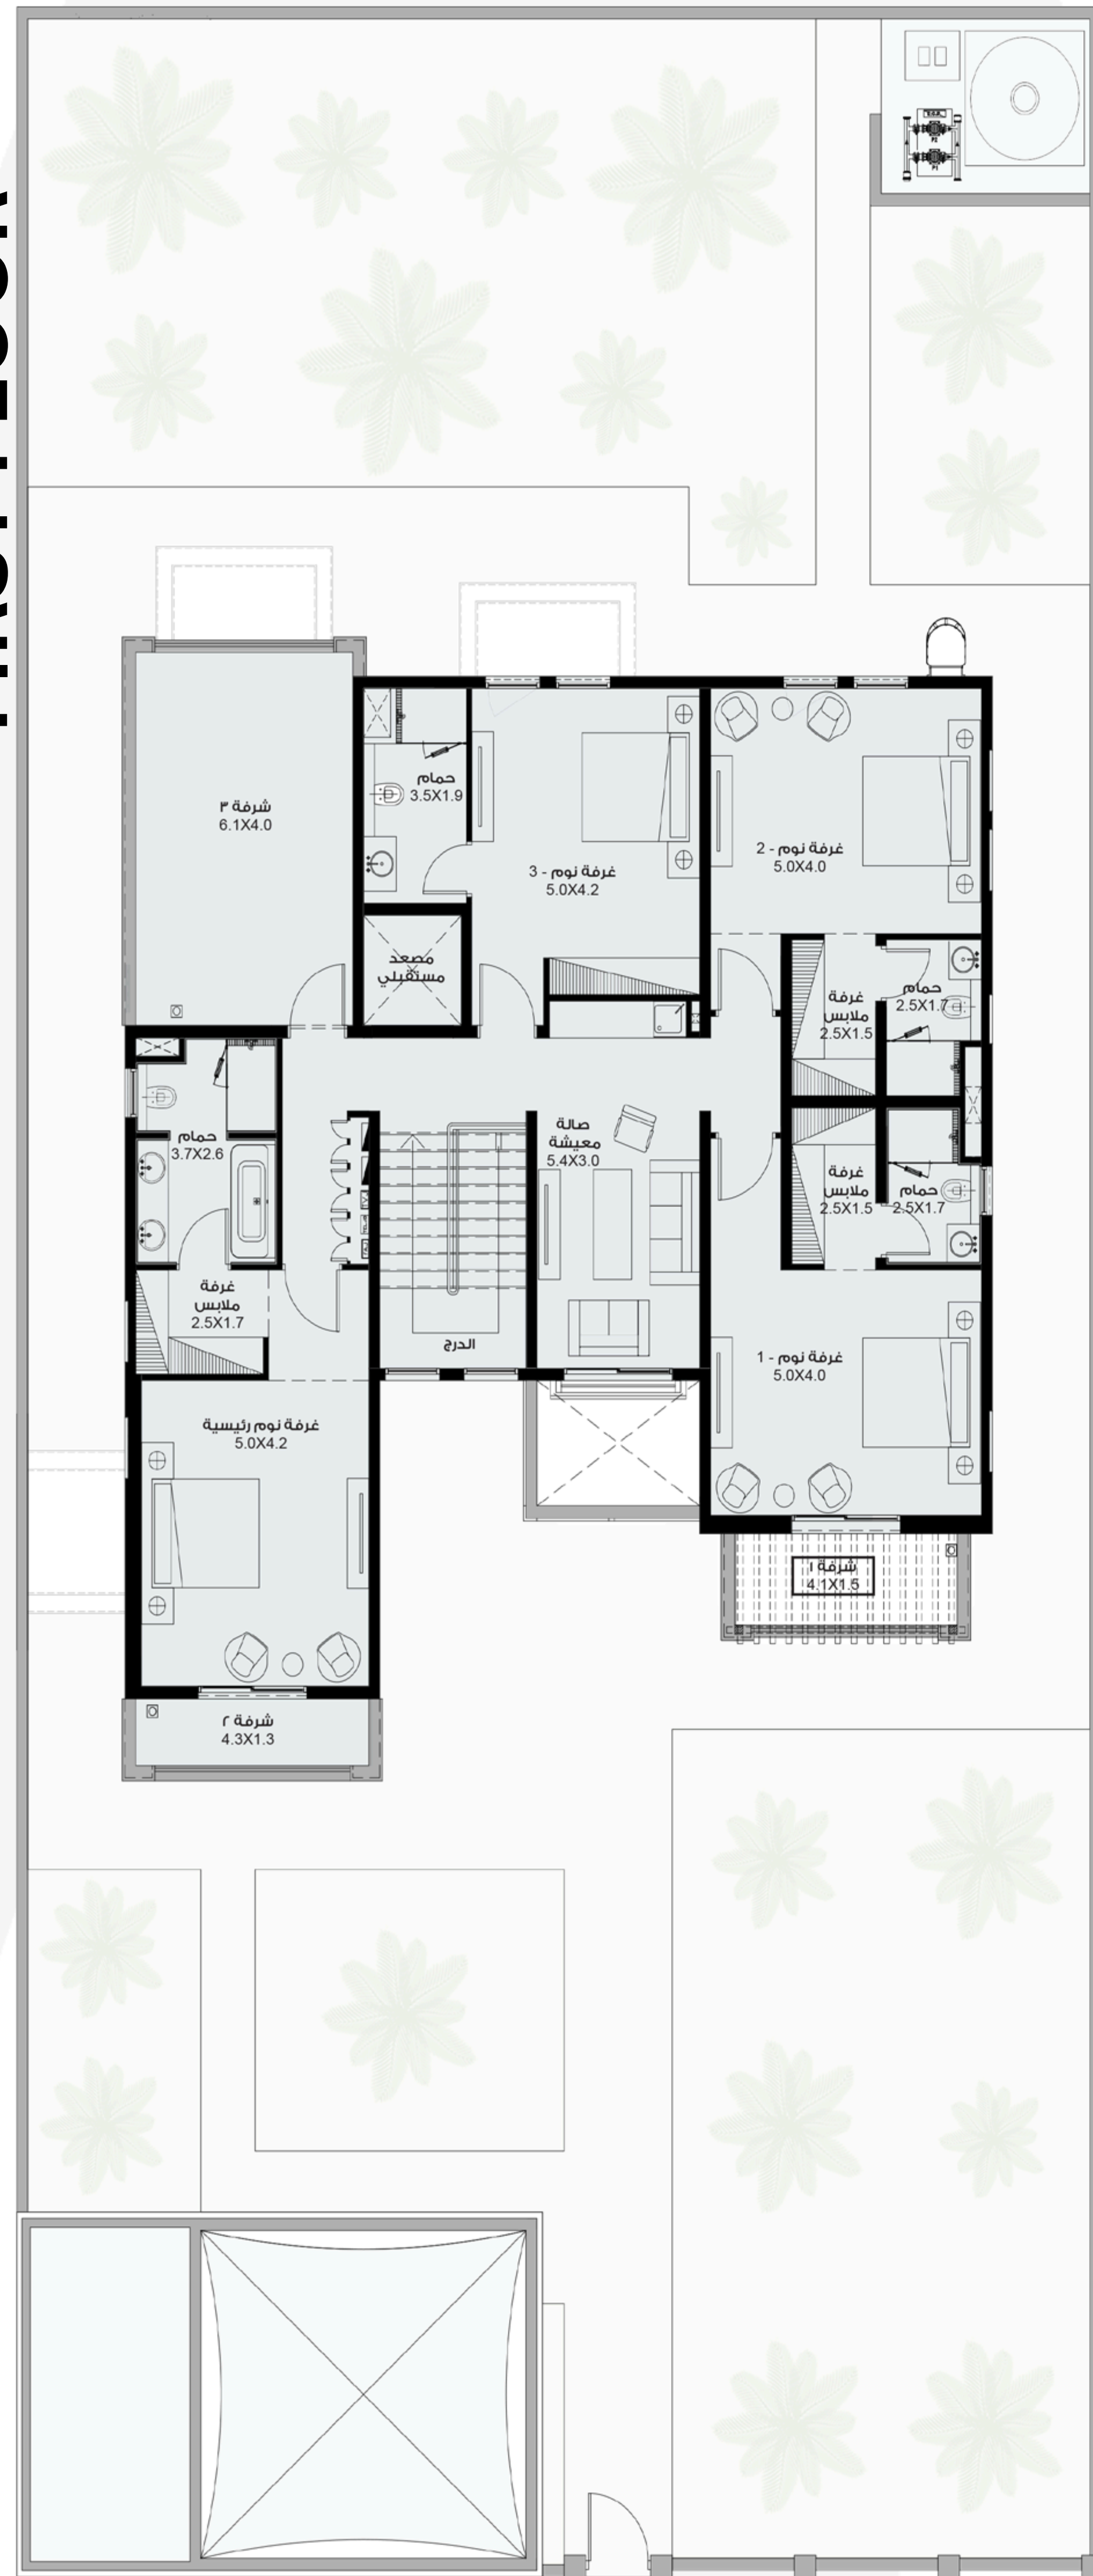

DESIGNS THAT INSPIRE YOU

DISCOVER DESIGNS, "TEYASEER" PRE-DESIGNED

TRADITIONAL MODEL - T13

A traditional villa featuring luxurious design and elegant interiors. This villa includes five bedrooms, with the possibility of adding one more room. The flexible design and possibility for future expansion, including the addition of a room and providing a space for an elevator, make this villa perfect for a comfortable family life.

↗ Total Area : 454 .05 Msq

⚠ Designed for lands with a length of 42m and a width of 20m

- | | | | | | |
|---------------------------------------------------------------------------------------|---------------------------------------------------------------------------------------|---------------------------------------------------------------------------------------|---------------------------------------------------------------------------------------|---------------------------------------------------------------------------------------|---------------------------------------------------------------------------------------|
|  |  |  |  |  |  |
| Elevator Space | Dining Room | Parking Spaces | Majlis | Living Room | 5 Bedrooms |
|  |  |  |  |  | |
| Storage Space | Future Expansion of One Room | Maids Room | Drivers Room | Laundry Room | |

FIRST FLOOR

GROUND FLOOR

3D FLOOR PLAN GROUND FLOOR

3D FLOOR PLAN FIRST FLOOR

تياسير

TEYASEER

TEYASEER.AE

028107700