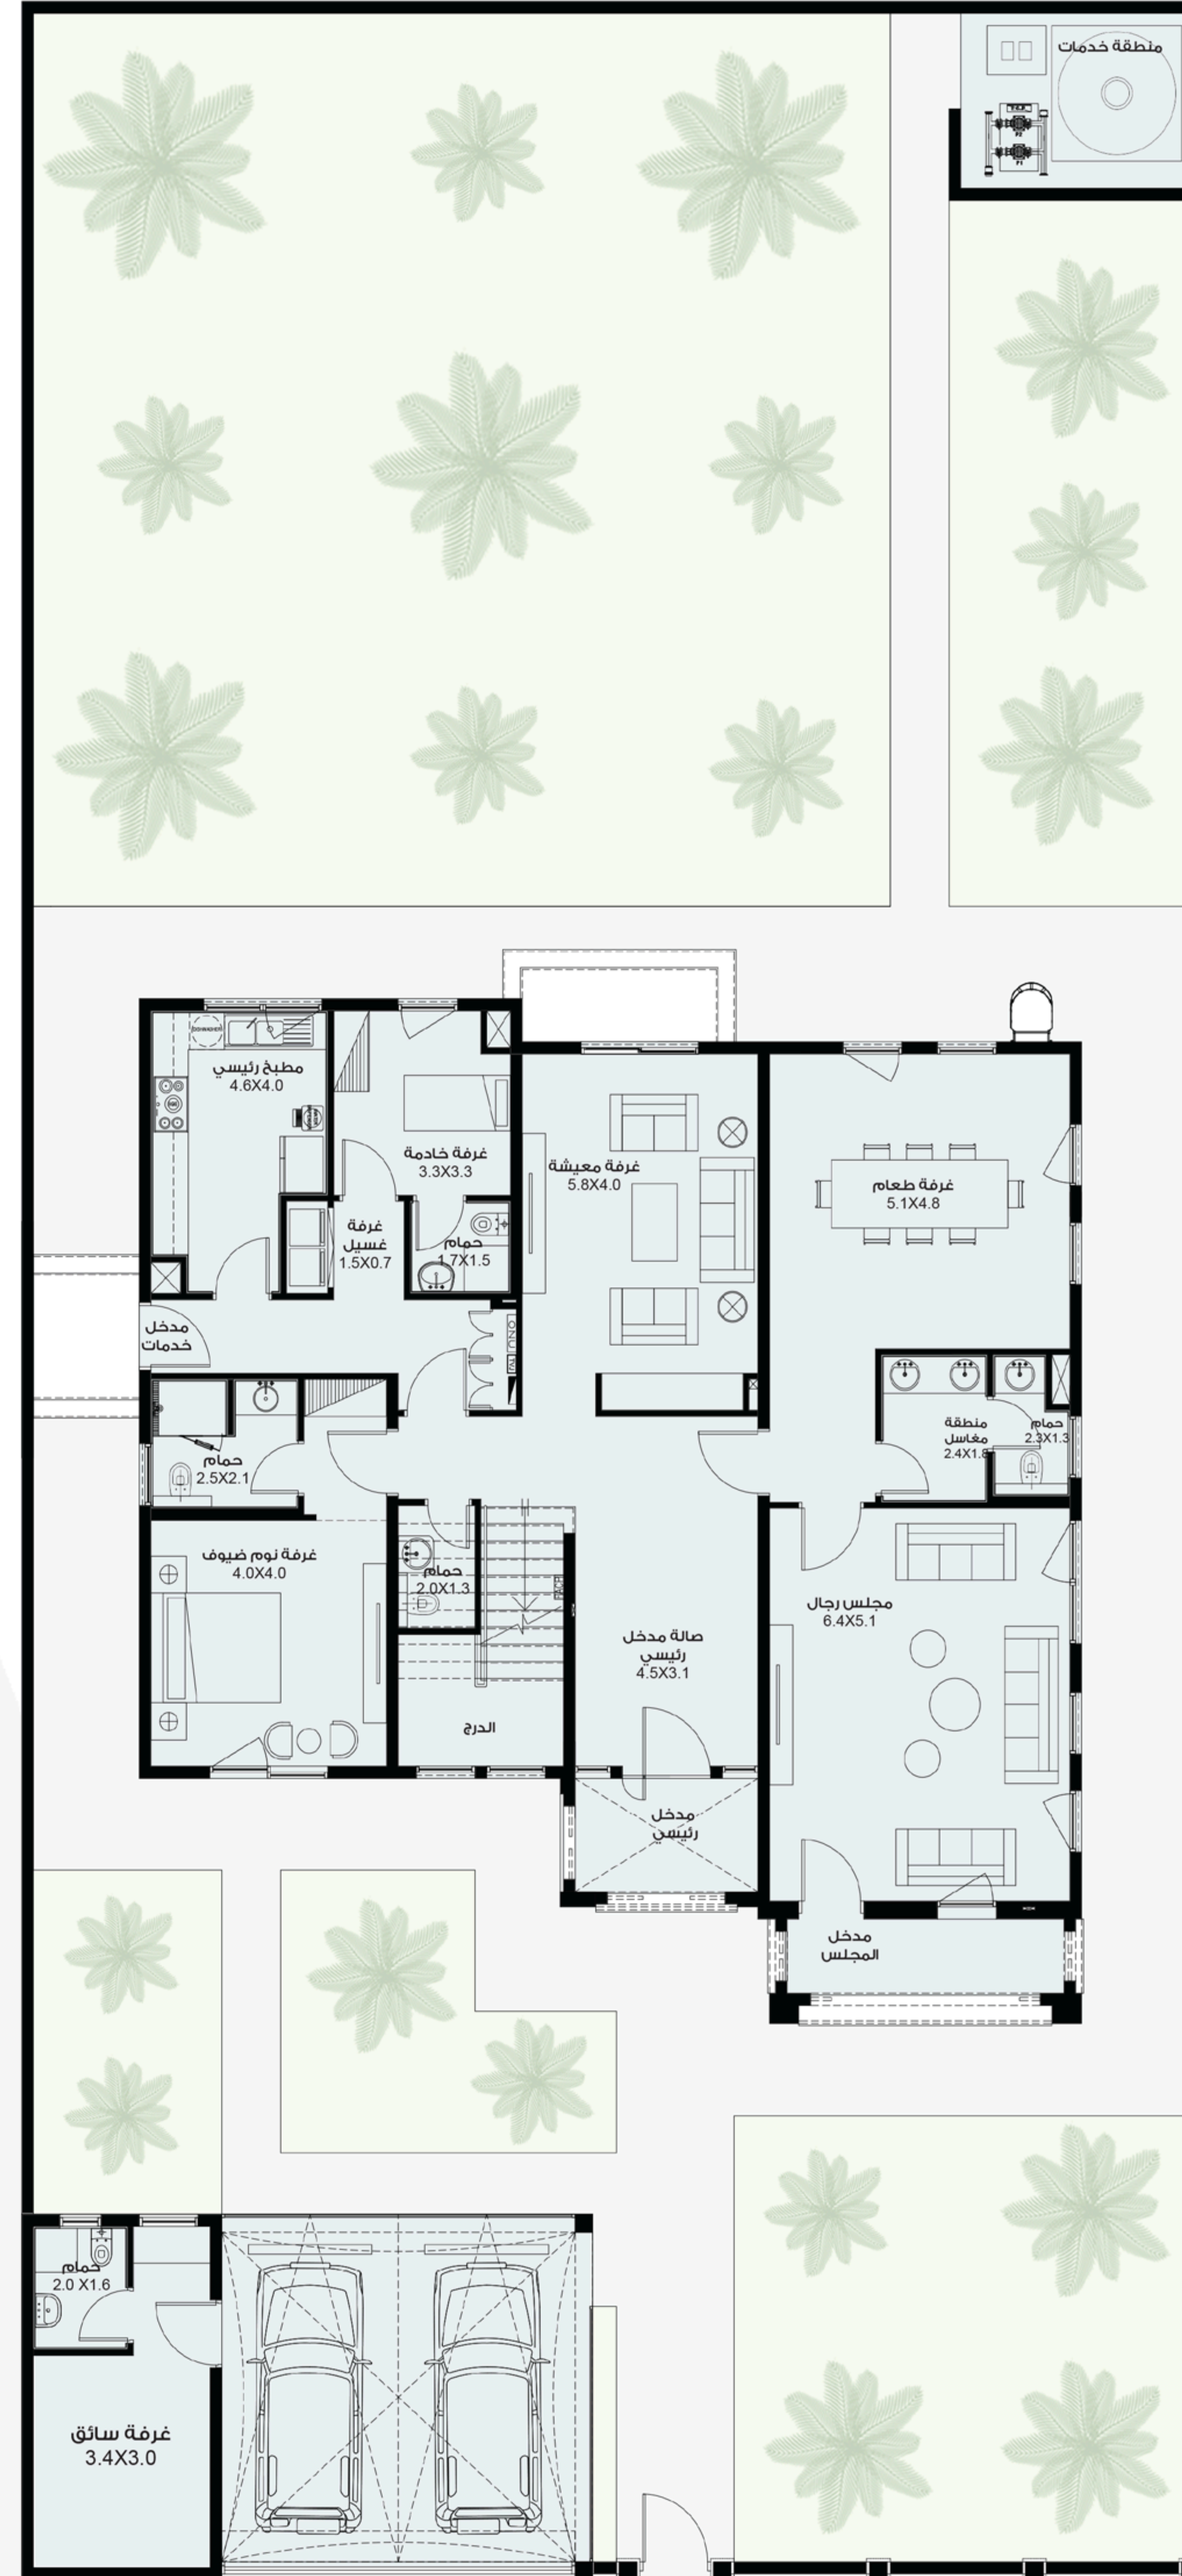

DESIGNS THAT INSPIRE YOU

DISCOVER DESIGNS, "TEYASEER" PRE-DESIGNED

TRADITIONAL MODEL - T11

This home features an elegant traditional facade, including five bedrooms, with the possibility of adding one more room. This villa provides spacious areas for relaxation and an environment perfect for the comfort and happiness of your family. The modern design complements the beautiful natural surroundings in the luxurious residential area.

↗ Total Area : 423.5 Msq

⚠ Designed for lands with a length of 42m and a width of 20m

Dining Room

Parking Spaces

Majlis

Living Room

5 Bedrooms

Future Expansion
of One Room

Maids Room

Drivers Room

Laundry Room

FIRST FLOOR

GROUND FLOOR

3D FLOOR PLAN GROUND FLOOR

3D FLOOR PLAN FIRST FLOOR

تياسير