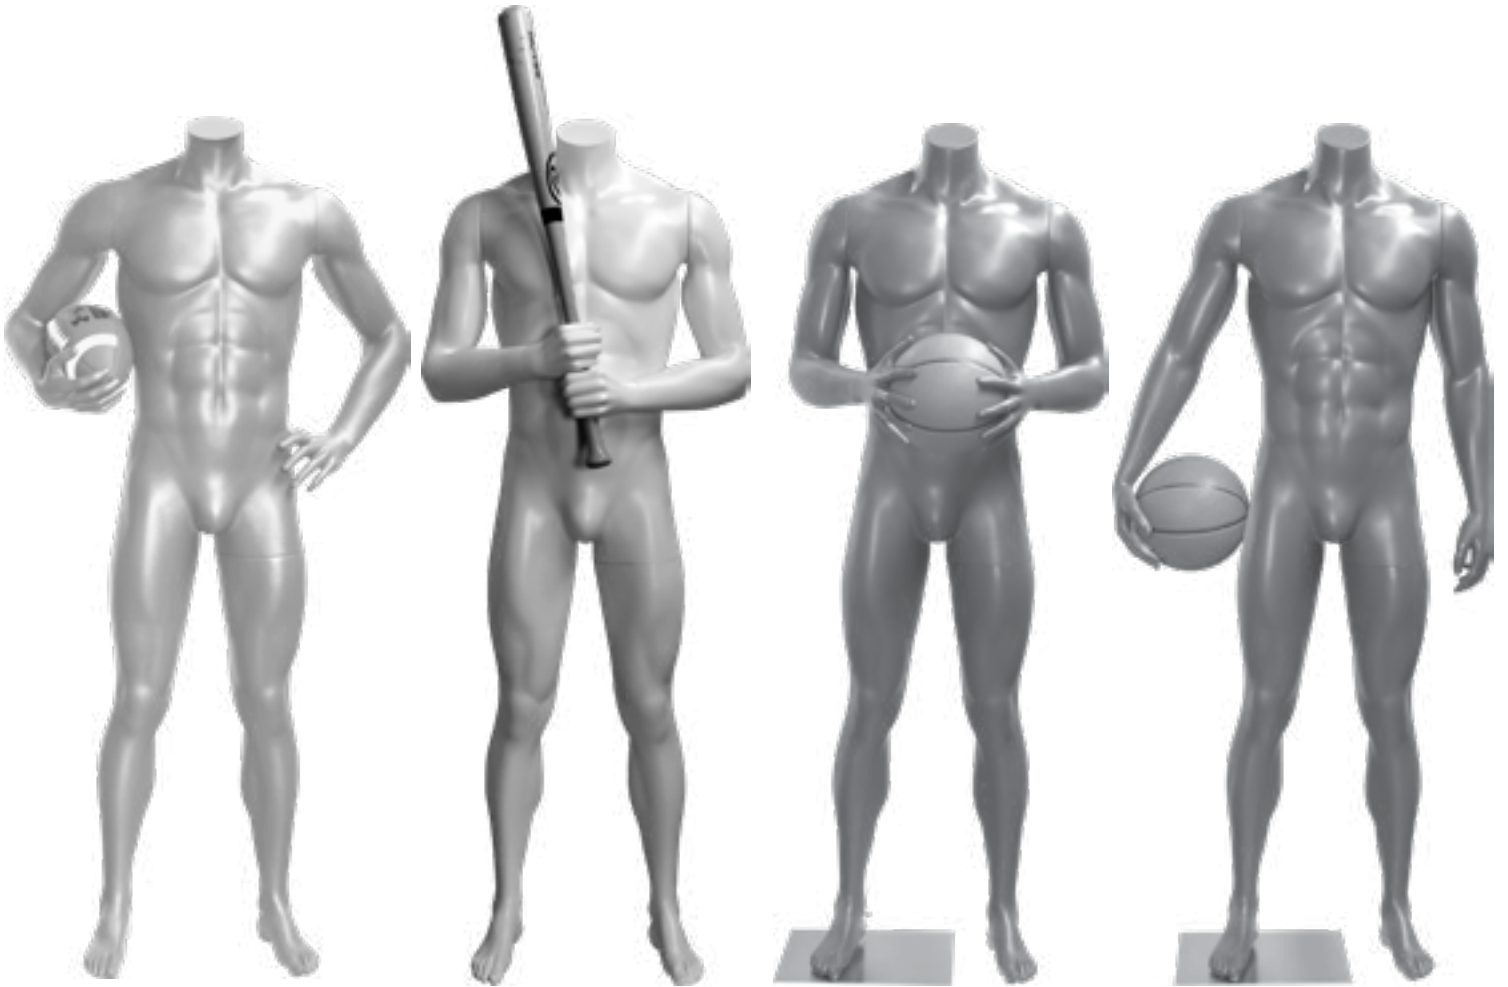

Base 12" x 12" w/18" Post

SPORT LIFE MANNEQUINS AND FORMS
FIT Males

FIT3-M1P
Base Size 10"w x 12"d

SPORT LIFE

From L-R: SL-FBLM-QB / SL-HM4 / SL-YOGA2

SPORT LIFE MANNEQUINS AND FORMS
Male Sports

SL-FIT-M7C
(Football)