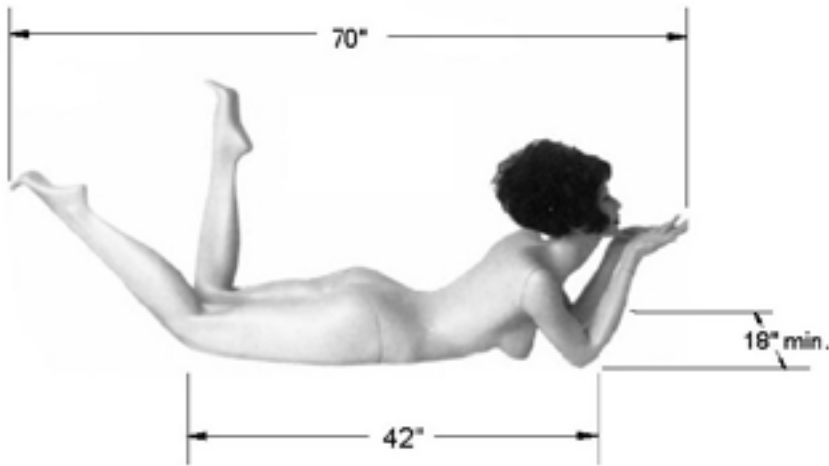

Bust 31"/34"

Waist 24"

Hip 35.5"

FEMALE MANNEQUINS
Classix

SAI-1
Head - Ton (Tonia)

SAI-1B
Head - Ton (Tonia)

LG-4
Head - KA (Keisha)

LG-5