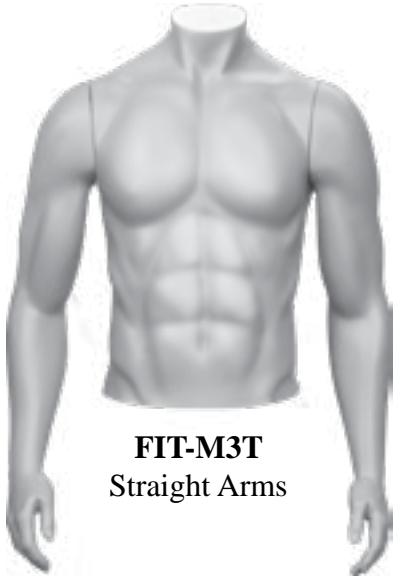

SPORT LIFE MANNEQUINS AND FORMS

Fit Males

FIT-M3T
Straight Arms