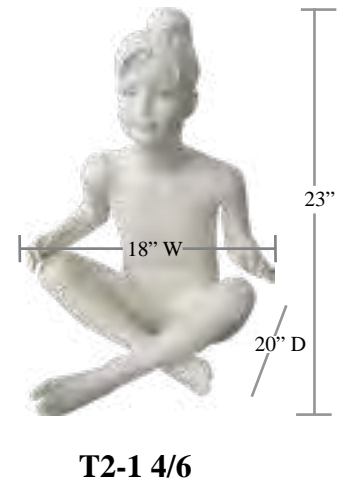

CHILDREN MANNEQUINS
IM Kids: Infants - Toddlers