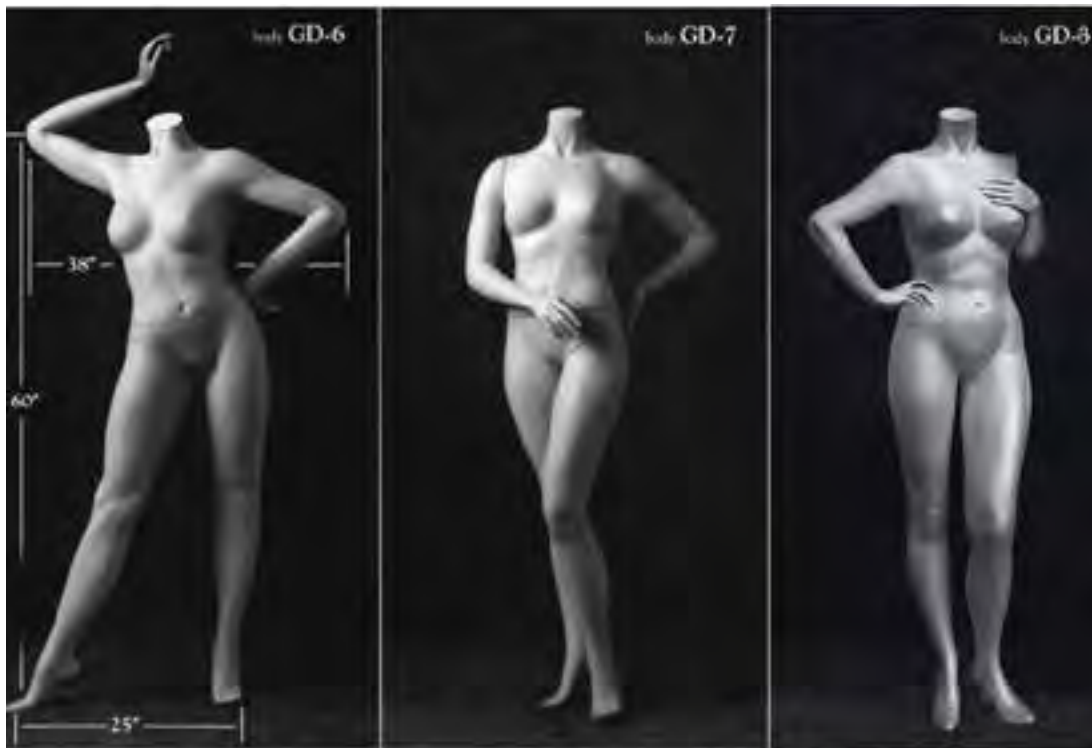

Bust 41"

Waist 32"

Hip 43"

FEMALE MANNEQUINS

Grande Dame

*Mannequin available with or without sculpted shoes

Measurements	
Bust	37" - 38"
Waist	28"
Hip	39"

From L-R: STAT-1 and STAT-2