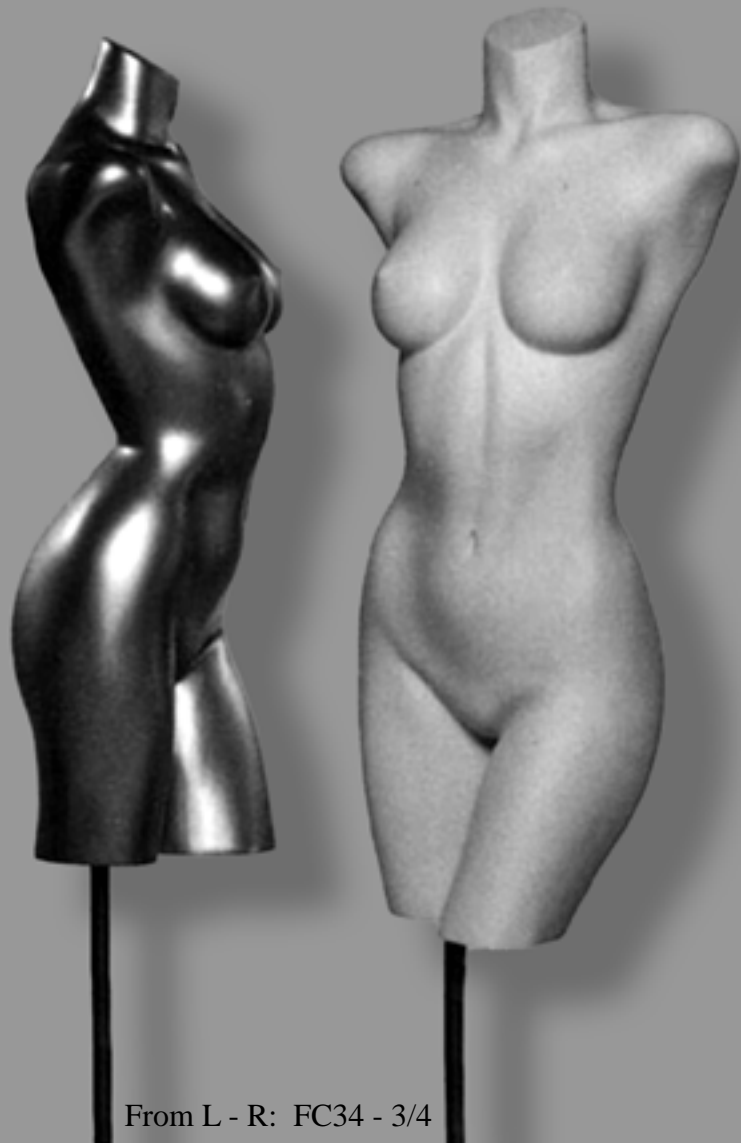

F101-1108-010

Crew Sock Form 13 7/8"

F101-1108-011

Knee Sock Form 17 3/4"

F101-1108-012

***All Sock Forms are Size 7.5**

****Base For Magnetic Forms Available**

3/4 & TORSOS