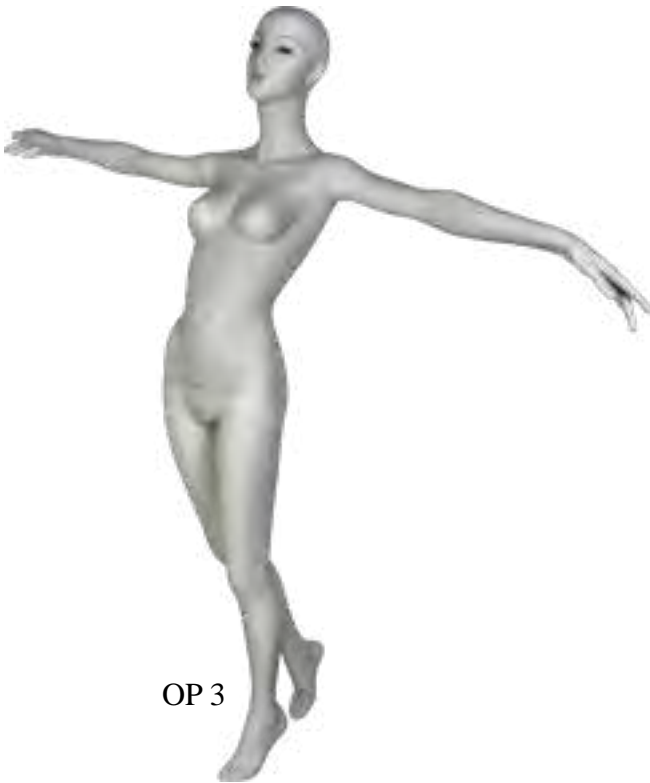

FEMALE MANNEQUINS
Opal

OP 3

OP 3A

Measurements

Bust 33"

Waist 24"

Hip 34"

Shoe Size 7