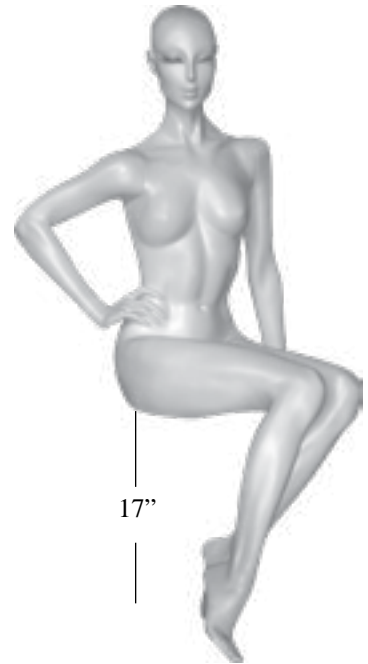

17"

VA-6
Height 53"
Seat Width 24"

Measurements

Height	71"	Bust	33 1/2"	Waist	25"	Hip	33"
Shoe Size	7	Heel Height	4"