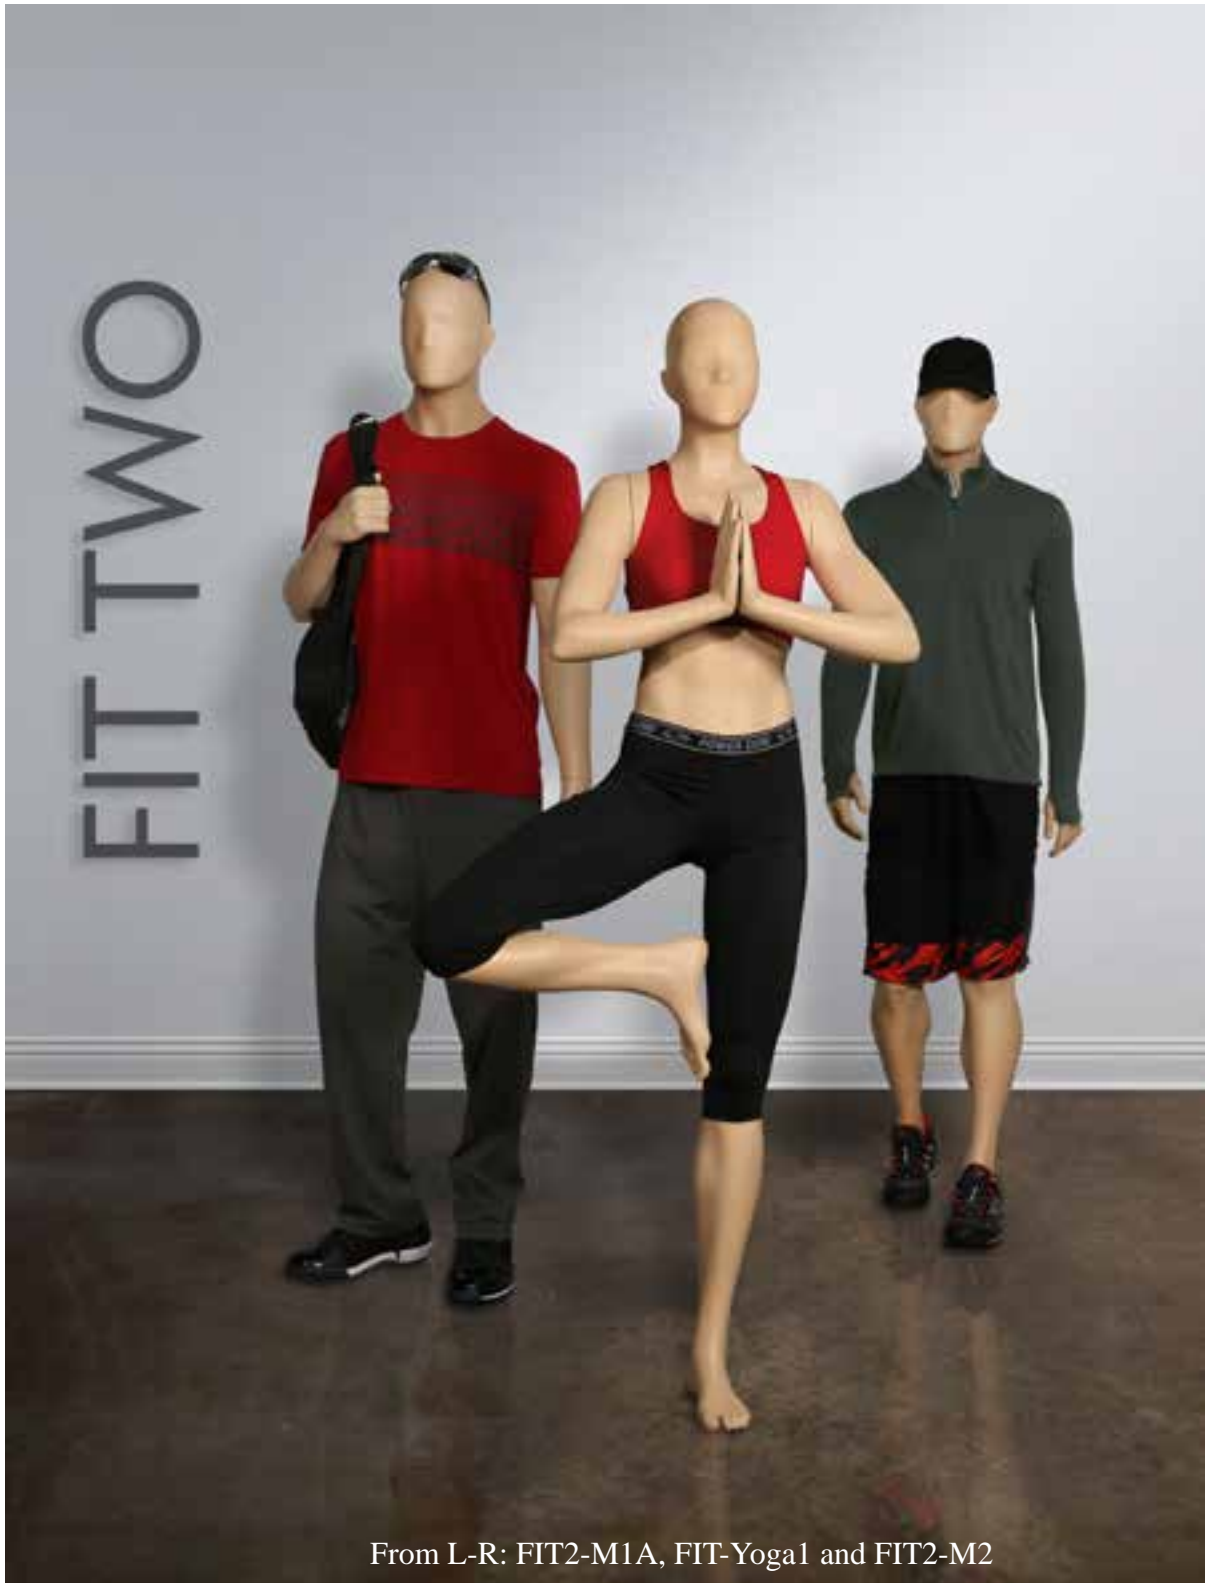

FIT-M3BT
Bent Arms

FIT-M7BT
Arms Behind Back

Base Size
12''w x 12''d w/24'' Post

SPORT LIFE MANNEQUINS AND FORMS
Fit Males

FIT-M3 3/4
Straight Arms

FIT-M3B 3/4
Bent Arms

Base Size
14"w x 14"d w/36" Post

From L-R: FIT2-M1A, FIT-Yoga1 and FIT2-M2