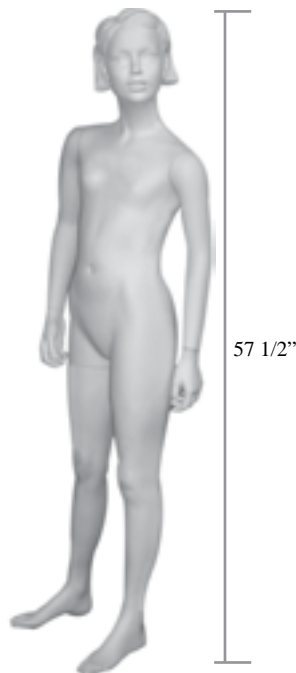

IMB12-1B

IMB12-2

BEAU

SPOT

IMG12-1
Height 45"

IMG12-2

IMG12-2A

CHILDREN MANNEQUINS
IM Kids: 12 year olds