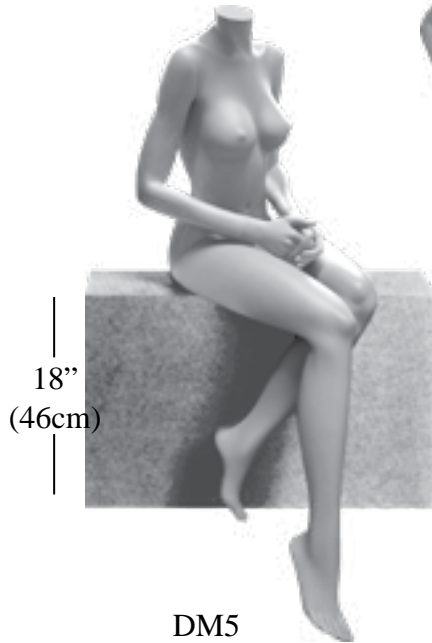

VA-6
Height 53"
Seat Width 24"

Measurements

Height	71"	Bust	33 1/2"	Waist	25"	Hip	33"
Shoe Size	7	Heel Height	4"				

Left to Right: MU 5 with LI head and MU 1A with TMR head

FEMALE MANNEQUINS

MU 1

MU 1A

MU 1B

Height 73"

Bust 34"

Waist 25"

Hip 36"

FEMALE MANNEQUINS
Nadja

EvaS

EvaS2

Alexia S

DM4

DM5

DM7A

DM7B

Measurements

Height w/o Head 56"

Bust 32"

Waist 21 1/2"

Hip 32"

Note: Curvaceous Mannequins available with Eye Head as shown or headless.

FEMALE MANNEQUINS
Curvaceous

CURV-1
Height: 69"
Bust: 42"
Waist: 35 1/2"
Hip: 45"
Size 14

CURV-2
Height: 69"
Bust: 42 1/2"
Waist: 37"
Hip: 47"
Size 16