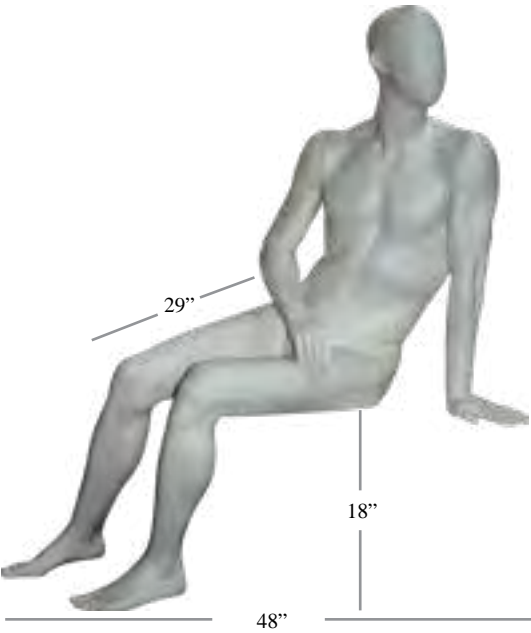

MALE MANNEQUINS
Metropolitan

MC3