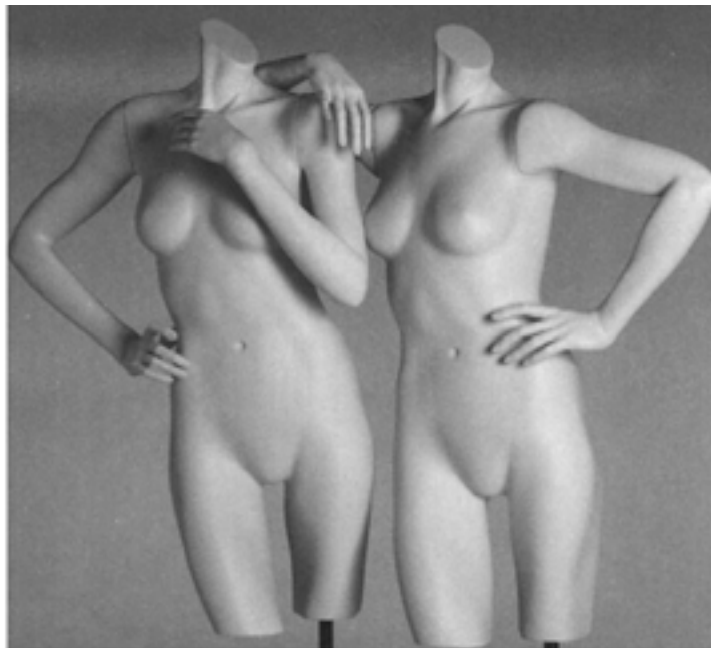

AFC4-3/4 Left hand at throat
AFC6-3/4 Right hand on shoulder