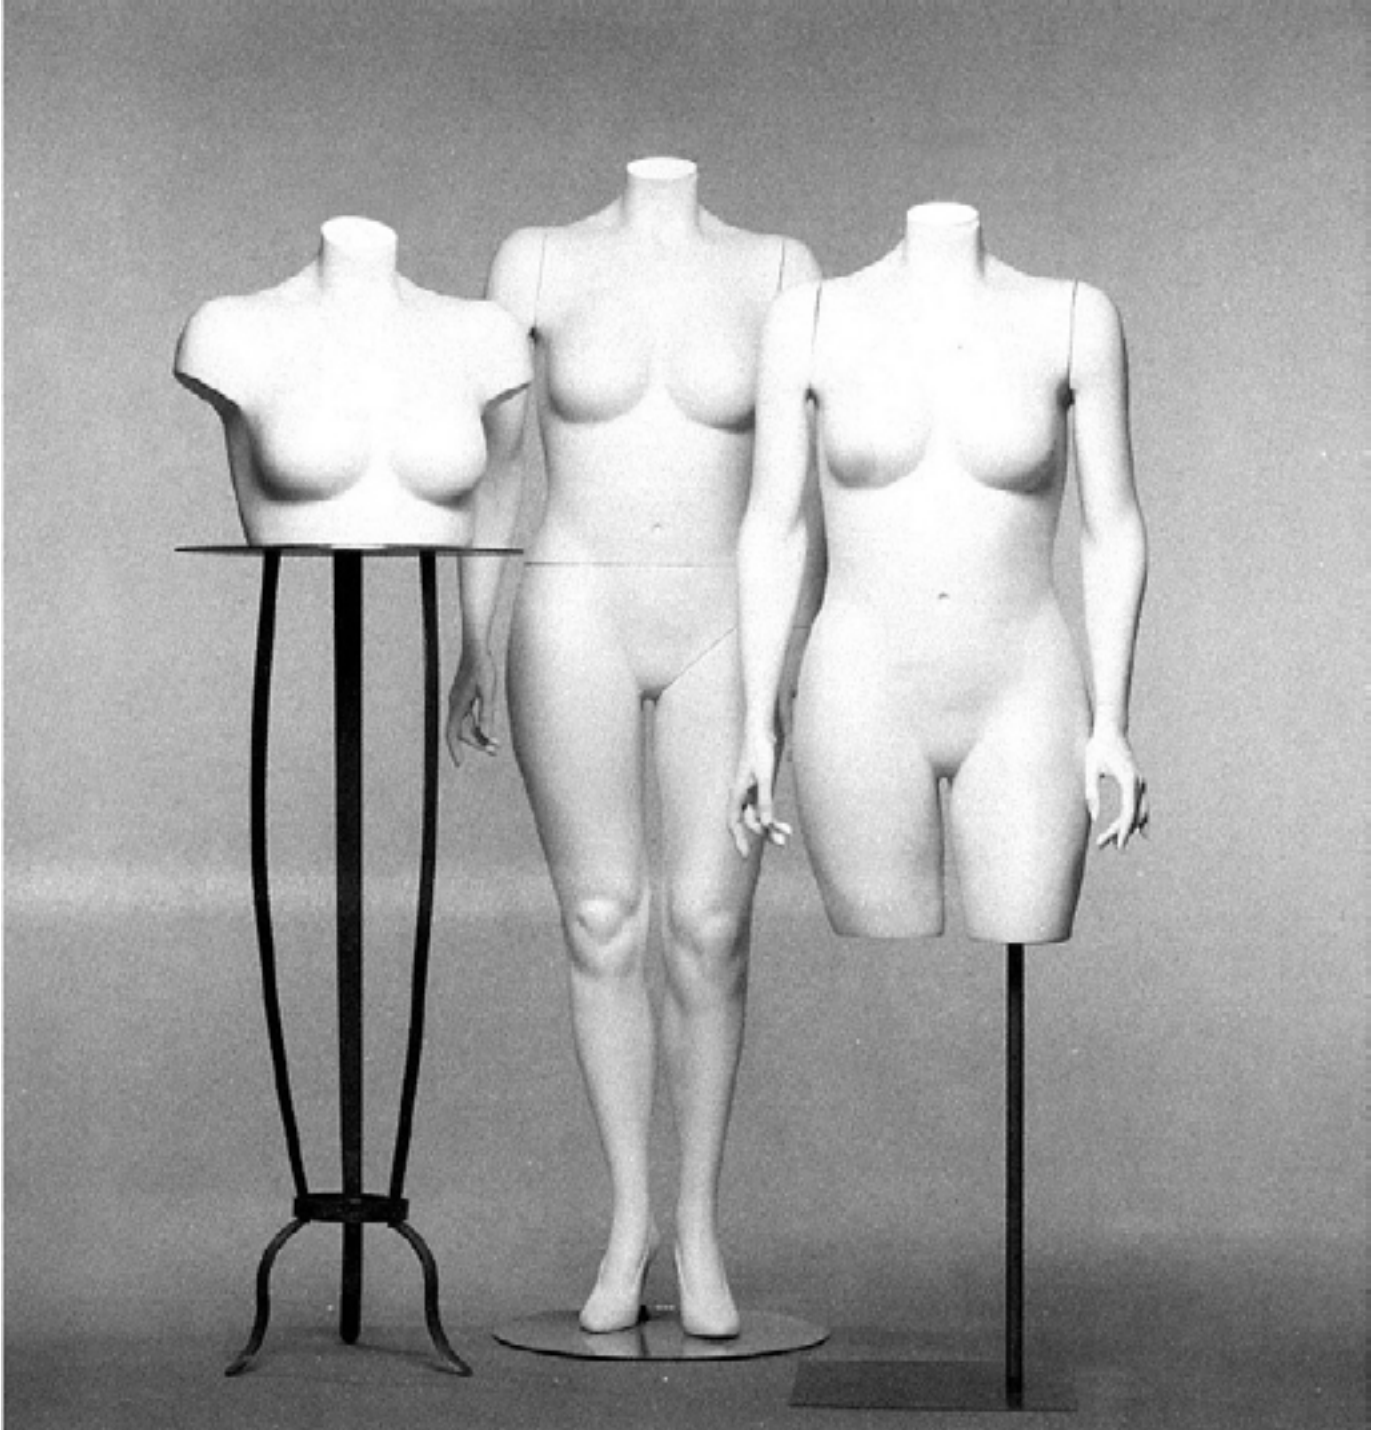

Width 17"

Depth 12"

Available w/any head

PLUS SIZE

From L-R: RUB / RU18-WOH / RU18-3/4

FEMALE FORMS
Women's Plus Size

RUB
RU18-WOH
RU18-3/4
BL4

Size 38 bra form 14-16
Full size form with arms and sculpted shoe
3/4 size form with arms
4" ball finial