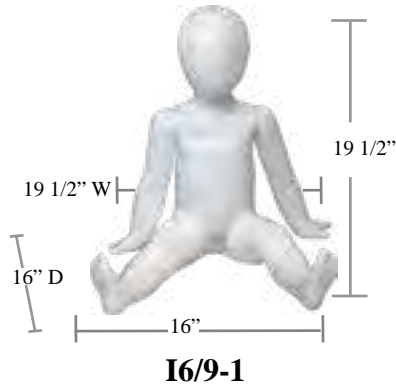

CHILDREN MANNEQUINS
IM Kids: Infants - Toddlers