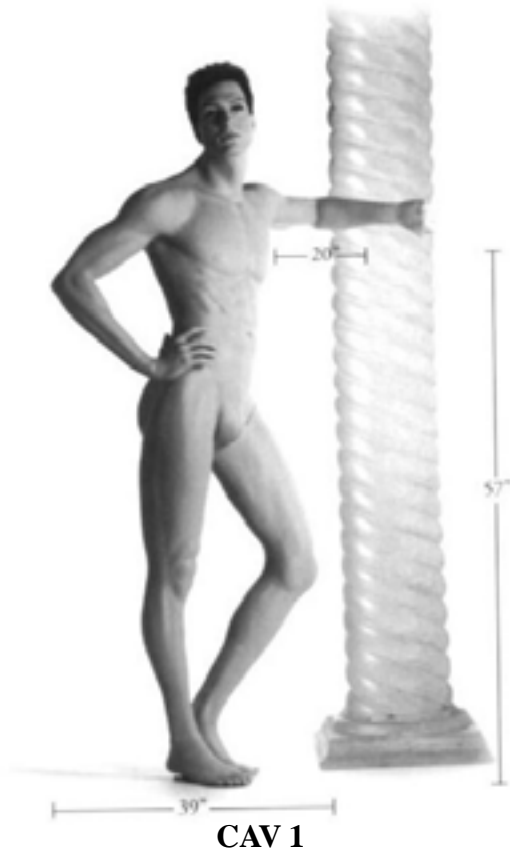

NM1D

Measurements

Height 73"
Inseam 35"

Chest 40"
Shoe Size 10/11

Waist 31"

CAVALIER

Mannequin: CAV 4C head Bo

MALE MANNEQUINS
Cavalier