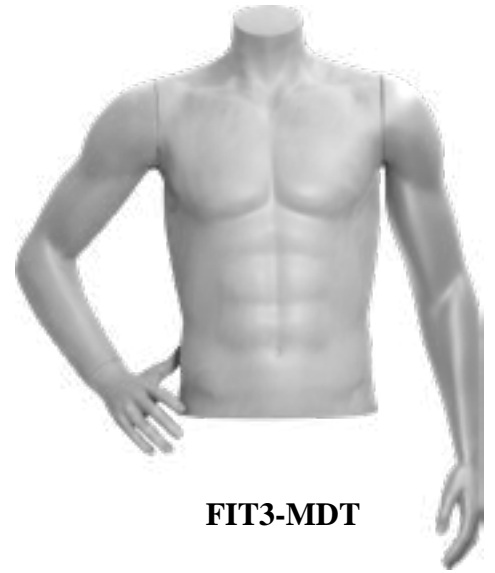

SPORT LIFE MANNEQUINS AND FORMS
FIT Males

FIT3-MT

FIT3-MLT

FIT3-MAT

FIT3-MBT

FIT3-MCT

FIT3-MDT

Height 28 3/4"