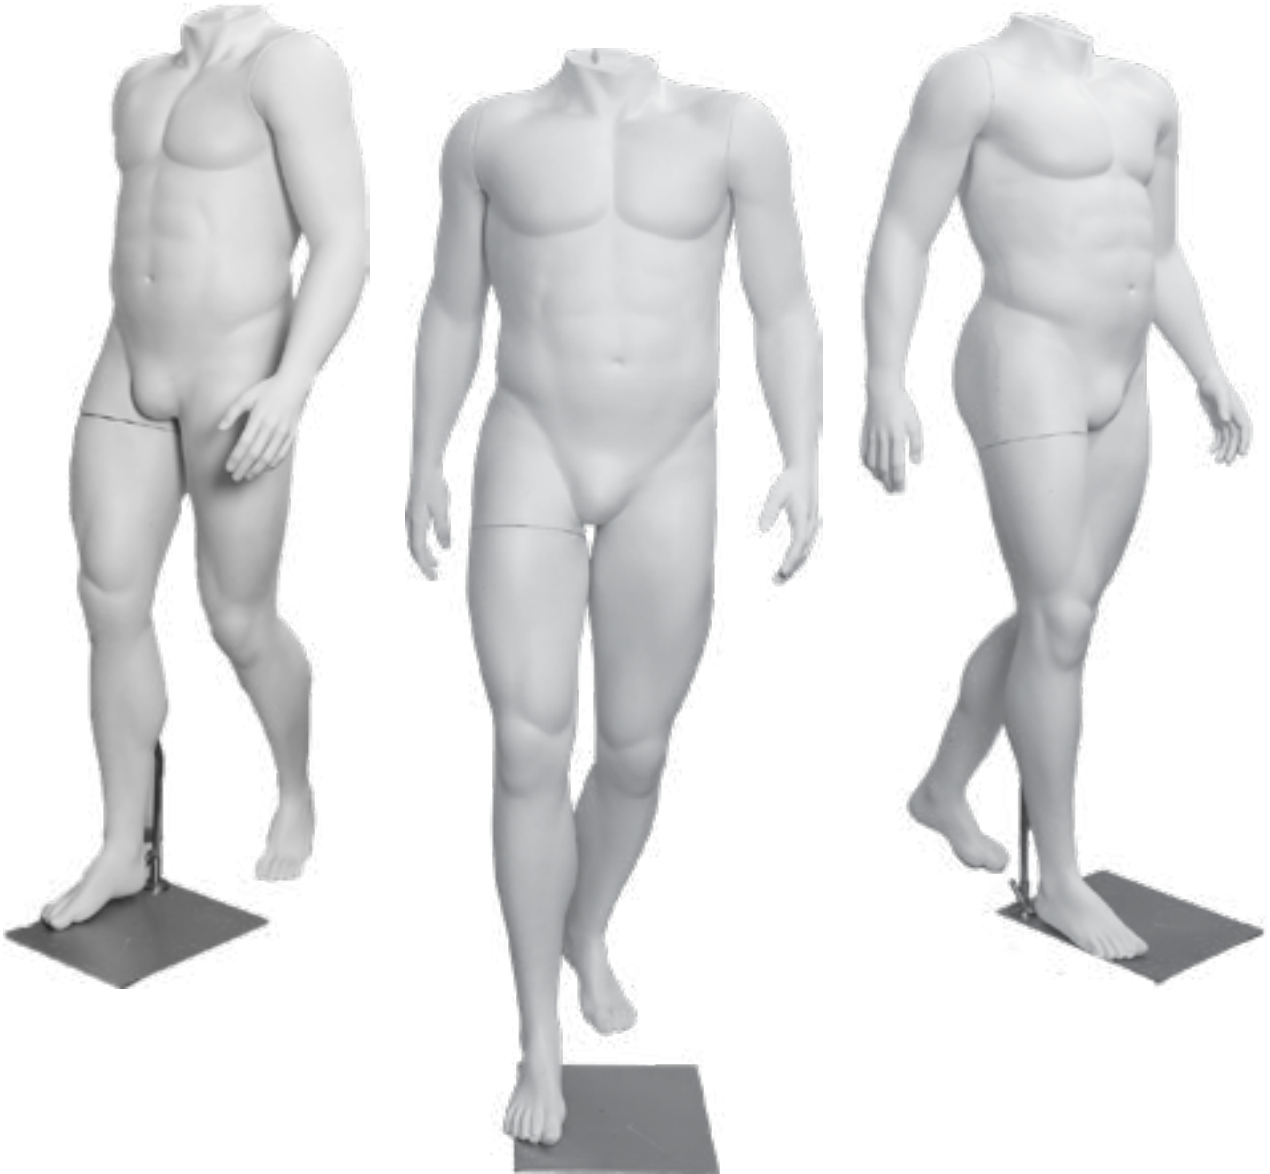

Measurements

Height 72 1/2"
Hip 38 1/2"

Chest 36 1/2"
Inseam 35"

Waist 30"

BIG & TALL

Mannequin: BT-M2

MALE MANNEQUINS
Big & Tall

BT-M1