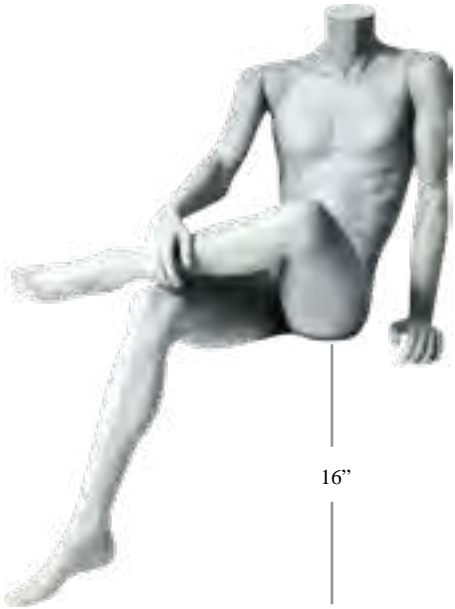

MALE MANNEQUINS
Metropolitan

16"

P72