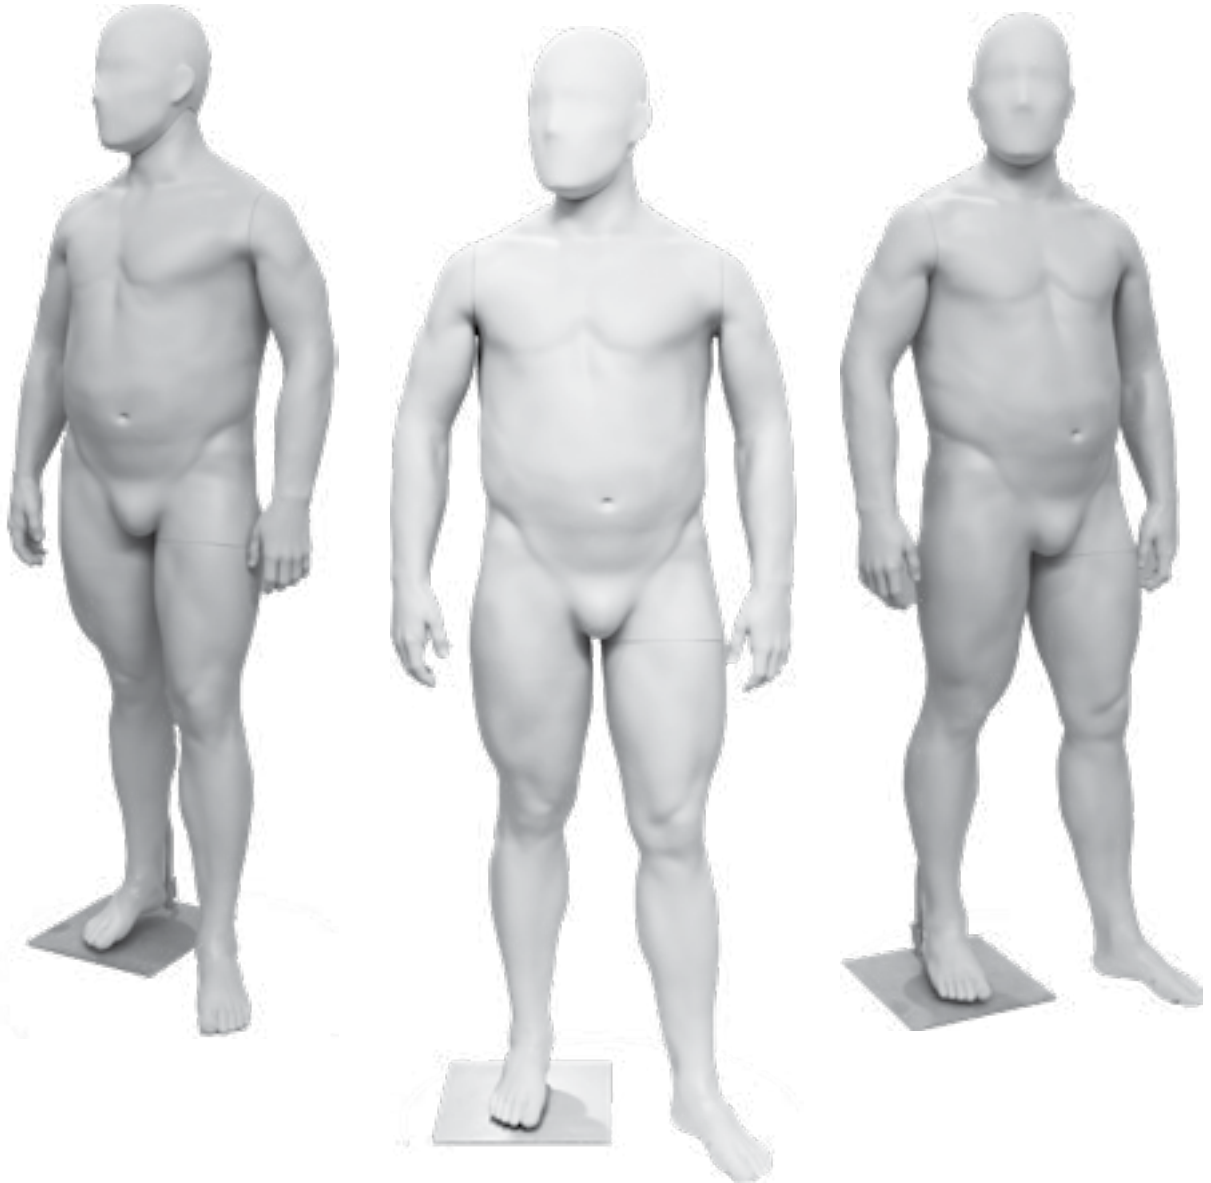

MALE MANNEQUINS
Big & Tall

BT-M2

Height: 73"

Chest: 49"

Waist: 44"

Hip: 45"

Inseam: 32"

Clothing Size: 2XL