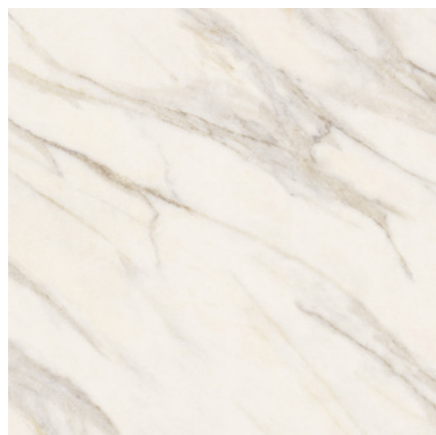

C60452 [MATT]
60x60CM | 24"x24"