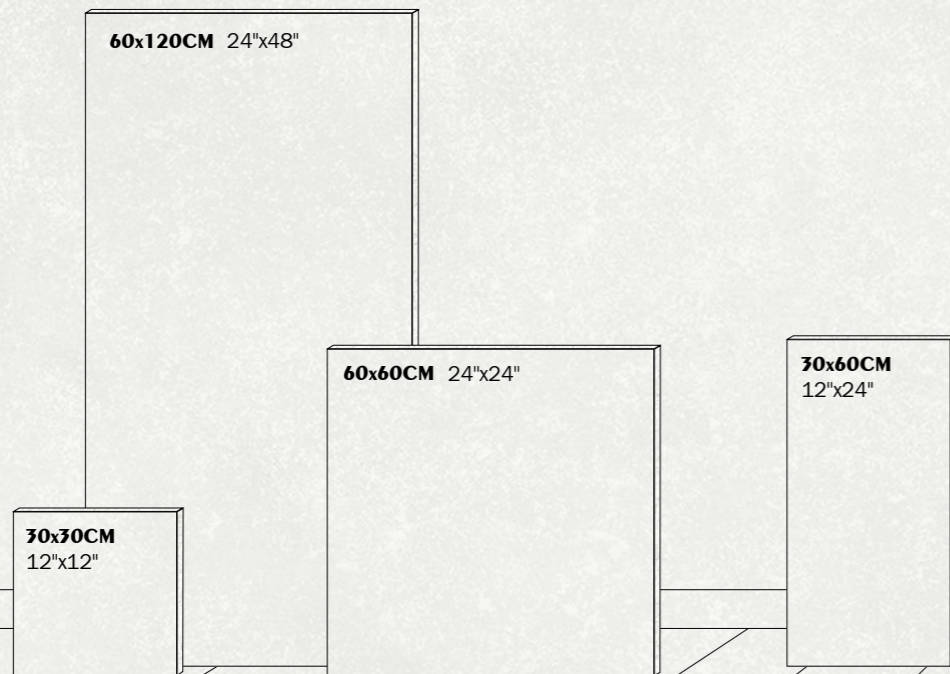

ANTIQUE STONE

BEAUTY OF THE SPECIFICATION

Product specifications include 30×30cm, 30×60cm, 60×60cm, 60×120cm, various specifications, which fit the actual needs of users and give customers more personalized choices.

CENTURIES ANTIQUE STONE