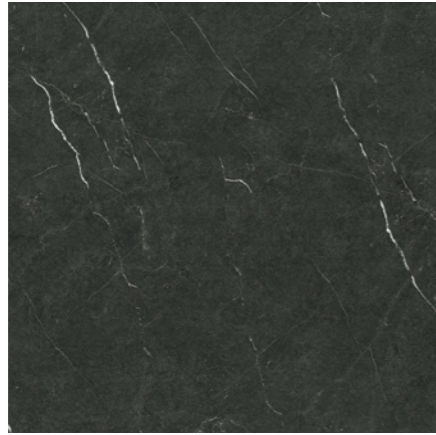

FLOOR

C60456 60x60CM 24"x24"

ANTIQUE STONE

WALL

C1260456 60x120CM 24"x48"
C60456M2 30x30CM 12"x12"

**FROM CLASSIC
TO REFINED**

Vibrant depth and veins that we intensified with an antique effect to give a vintage allure.
Chromatic ranges that develop from the classic Apuano to the delicate Calacotta through the harmonious veins of the Bardiglio and the chromatic variability of the green Alps, up to the decisive contrast on the Marquina.