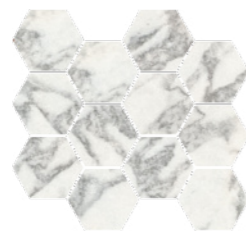

MOSAICS

C60453M2

ANTIQUE STONE

Technical Standard

TECHNICAL CHARACTERISTICS	STANDARD TEST METHOD	STANDARD PRESCRIBED VALUES	MUSES VALUES
MEASUREMENT AND SURFACE APPEARANCE			
LENGTH	EN ISO 10545-2	±0.6%	±0.1%
WIDTH	EN ISO 10545-2	±0.6%	±0.1%
THICKNESS	EN ISO 10545-2	±5%	±3%
TRANSMUTATION	EN ISO 10545-2	±0.5%	±0.2%
PHYSICAL PROPERTIES			
WATER ABSORPTION	EN ISO 10545-3	≤0.5%	≤0.5%
BREAKING STRENGTH	EN ISO 10545-4	≥1300N	≥1300N
MODULUS OF RUPTURE	EN ISO 10545-4	≥35N/mm²	≥35N/mm²
RESISTANCE TO ABRASION	EN ISO 10545-6	≤205mm³	≤160mm³
THERMAL EXPANSION COEFFICIENT	EN ISO 10545-8	≤9MK-1	≤7MK-1
TEMPERATURE SHOCK RESISTANCE	EN ISO 10545-9	NO DEFECTS SHOULD BE VISIBLE	DURABLE
FROST RESISTANCE	EN ISO 10545-12	NO SURFACE DEFECTS OR CRACKS SHOULD BE VISIBLE	ANTI-ICE
SLIP RESISTANCE	DIN 51130	R9-R13	≥R9
CHEMICAL PROPERTIES			
CHEMICAL RESISTANCE RESISTANCE TO HOUSEHOLD CHEMICALS AND SWIMMING POOL SALTS	EN ISO 10545-13	THERE SHOULD BE NO VISIBLE CHANGES WHEN SUBJECTED TO CHEMICALS	DURABLE
RESISTANCE TO STAINING	EN ISO 10545-14 when subjected to chemicals	THERE SHOULD BE NO VISIBLE CHANGES WHEN SUBJECTED TO CHEMICALS	NO VISIBLE DEFECTS

Packing Details

SERIES	Sizes	Pcs/Ctn	M²/Ctn	M²/Plt	Ctns/Plt	Kg/Plt
CHARMAGRES®	60x120-24'x48'	2	1.44	69.12	48	1122
	45x90-18'x36'	3	1.215	68.04	56	1568
	45x90-18'x36'	3	1.215	36.45	30	840
	60x60-24'x24'	4	1.44	57.6	40	1240
	30x60-12'x24'	8	1.44	57.6	40	1240
	30x30-12'x12'	11	0.99	65.34	66	1406
	30x30-12'x12' Mosaic	11	0.99	65.34	66	1406

SHADE VARIATION

Moderate variation
V3