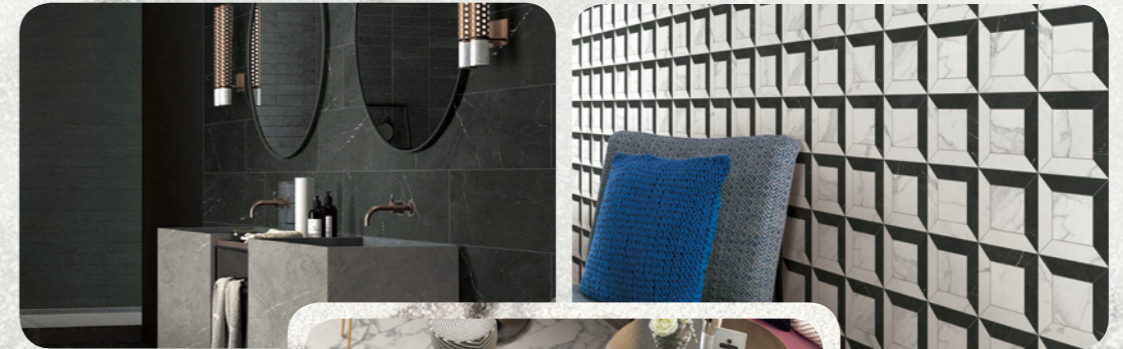

ANTIQUE STONE

BEAUTY OF THE SPECIFICATION

Product specifications include 30×30cm, 30×60cm, 60×60cm, 60×120cm, various specifications, which fit the actual needs of users and give customers more personalized choices.

CENTURIES ANTIQUE STONE