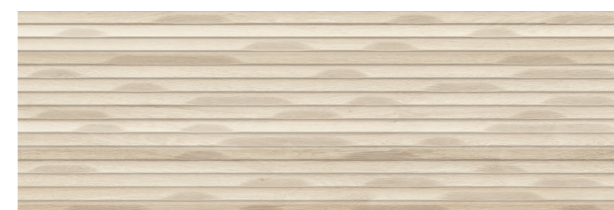

WEWOOD CONCEPT CREMA