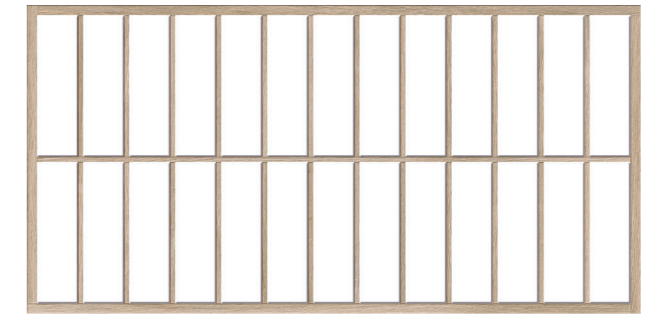

HIKARI ART WHITE

ACCESSORIES

RODAPIE

8x60
3"x24"

PELDAÑO

30x120
12"x47"

PELDAÑO DOBLE

30x120
12"x47"

	RODAPIE	PELDAÑO	PELDAÑO DOBLE
	8x60 3"x24"	30x120 12"x47"	30x120 12"x47"
	NATURAL	NATURAL	NATURAL
WHITE	P0002670 S280	P0002671 S600	P0002672 S720

PACKING LIST

	RODAPIE	PELDAÑO	PELDAÑO DOBLE
	8X60	30X120	30X120
CAJA / BOX			
pcs	10	3	2
m2	0,48	1,08	0,72
kg	13,65	26,73	19,72
PALLET			
box	PLEASE ASK FOR INFORMATION CONSULTE INFORMACIÓN	PLEASE ASK FOR INFORMATION CONSULTE INFORMACIÓN	PLEASE ASK FOR INFORMATION CONSULTE INFORMACIÓN
m2			
kg