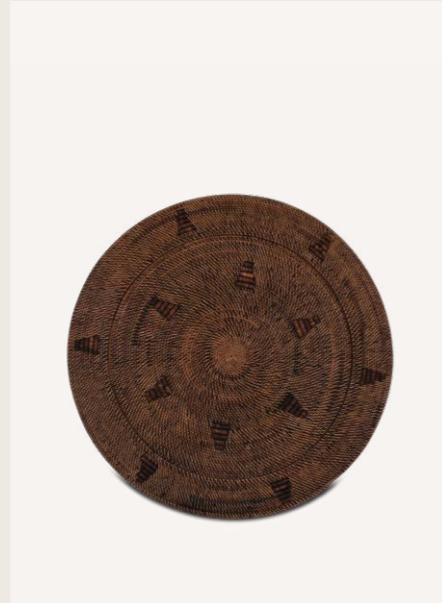

Lembar wall deco