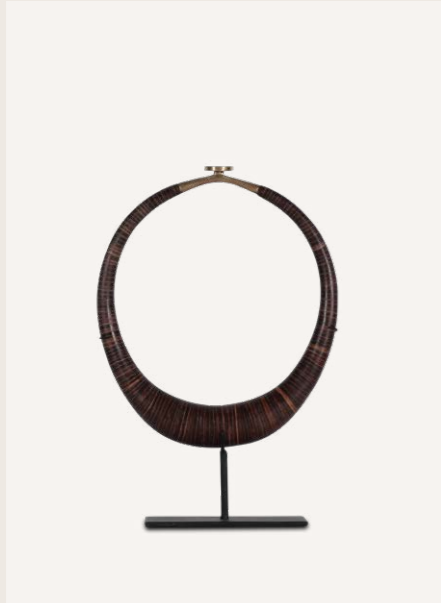

ornaments

Nias necklace brown