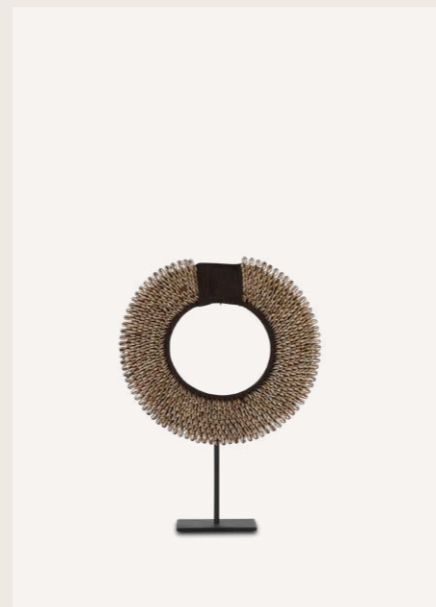

Nias necklace natural

Nias necklace brown.  
SKU073B 26 cm wide, 39 cm high

Nias necklace natural.  
SKU073C 26 cm wide, 39 cm high

Nias necklace black

Nias necklace black.  
SKU073A 26 cm wide, 39 cm high

ornaments

Waibu ring stone on stand besar  
SKU028C

Kanamit stone on stand rustic besar  
SKU042B

Siduk tamarinde wood on stand  
SKU075

Nias necklace natural  
SKU073C

**ornaments**

Papua necklace on stand brown kecil  
SKU081A

Papua necklace on stand brown sedang  
SKU081B

Papua necklace on stand brown besar  
SKU081C

**ornaments**

Papua necklace on stand brown

Papua necklace on stand natural

Papua necklace on stand black

Papua necklace on stand brown.  
SKU081A 20 cm wide, 29 cm high  
SKU081B 30 cm wide, 41 cm high  
SKU081C 40 cm wide, 65 cm high