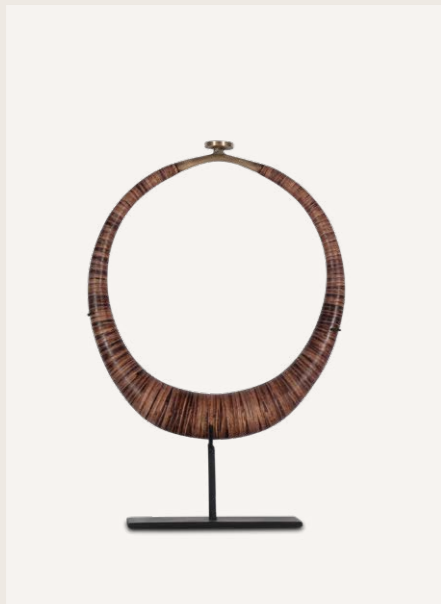

Waibu ring stone on stand.  
SKU028A diameter 20 cm, 30 cm high  
SKU028B diameter 30 cm, 41 cm high  
SKU028C diameter 40 cm, 51 cm high

Gajah elephant on stand.  
SKU071A 40 cm wide, 45 cm high  
SKU071B 60 cm wide, 65 cm high

Djawai shell on stand.  
SKU076 23 cm high

Hanua marble ring on stand.  
SKU012A diameter 20 cm, 31 cm high  
SKU012B diameter 30 cm, 41 cm high  
SKU012C diameter 40 cm, 51 cm high

ornaments

Nias necklace brown