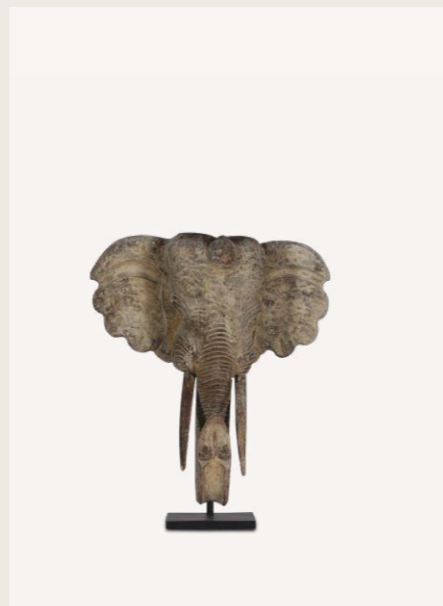

### ornaments

Labe stone on stand  
SKU041

ornaments

Muradua wall deco/plate

Longsia black stone on stand

Waibu ring stone on stand

Djawai shell on stand

Ramoet palm ornament on stand white

Pelang rice basket on stand

Gajah elephant on stand

Hanua marble ring on stand

Muradua wall deco/plate (ex. Stand) black.  
SKU079 diameter 60 cm

Ramoet palm ornament on stand white.  
SKU033 diameter 60 cm, 75 cm high