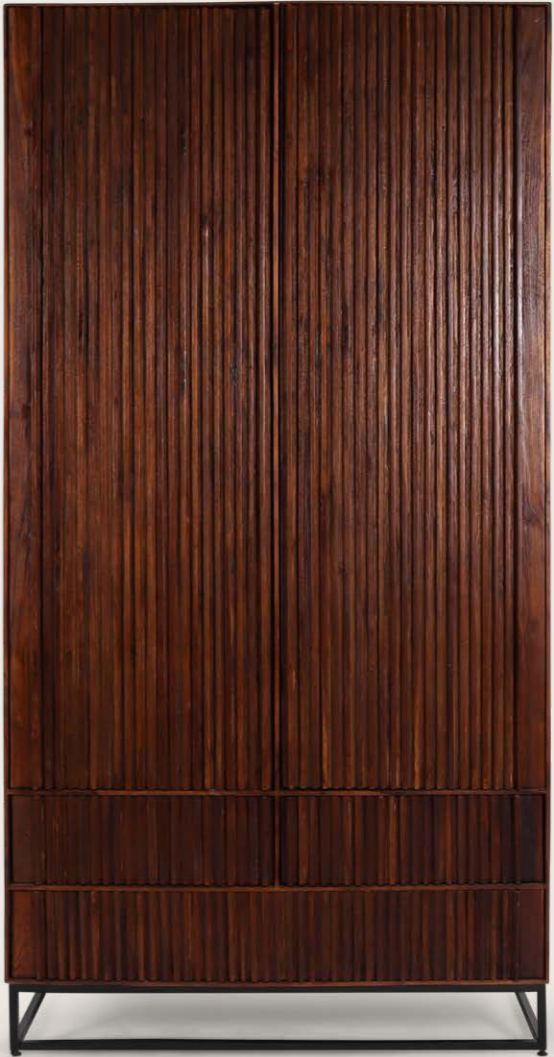

The Cikuya sideboard besar is a sideboard with six doors in walnut brown colour.

Width: 250 cm depth: 45 cm height: 70 cm  
Teak wood and iron.

**tv cabinet**

Cikuya tv cabinet kecil  
SKU020

The Cikuya tv cabinet has one door, one drawer and an open spacing in walnut brown colour.

Width: 130 cm depth: 45 cm height: 45 cm  
Teak wood and iron.

Scan the QR code for the augmented reality experience.

# cikuya cabinet

The Cikuya cabinet is crafted with care and attention to detail, this cabinet is made from high-quality teak wood with an iron frame.

It has two doors and three drawers, this cabinet is finished in a beautiful walnut brown colour.