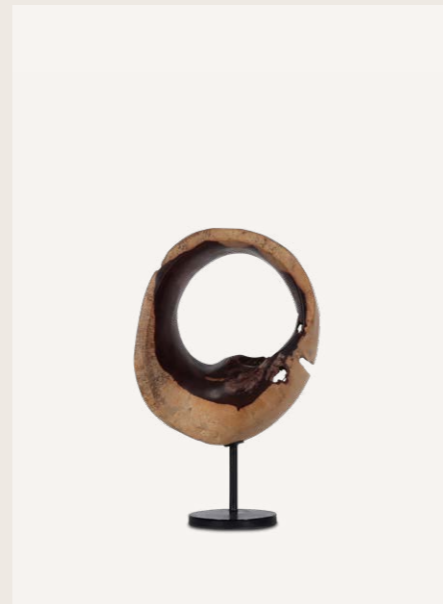

Ropang tamarinde ornament on stand round

Sumur ornament petrified wood kecil.
SKU039 45 cm wide, 40 cm high*

Sumur ornament petrified wood besar.
SKU040 35 cm wide, 50 cm high*

Santosa petrified wood plate.
SKU047 40 cm wide, 2 cm high*

Tumbit suar wood on stand open.
SKU019 60 cm wide, 90 cm high*

Siduk tamarinde wood on stand.
SKU075 70 cm wide, 100 cm high*

Ropang tamarinde ornament on stand round.
SKU014 40 cm wide, 60 cm high*