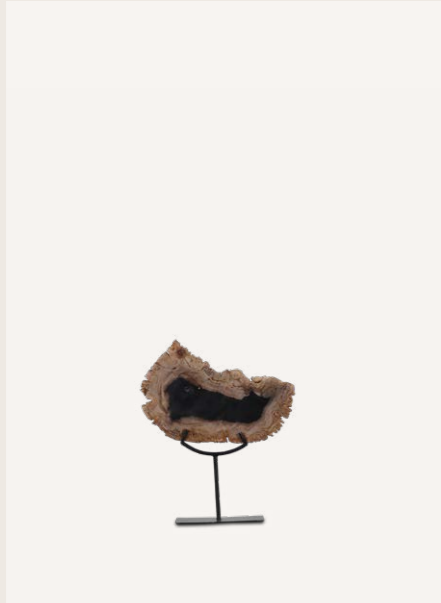

ornaments

*Size may vary because of the nature of this product.

Sumur ornament petrified wood kecil