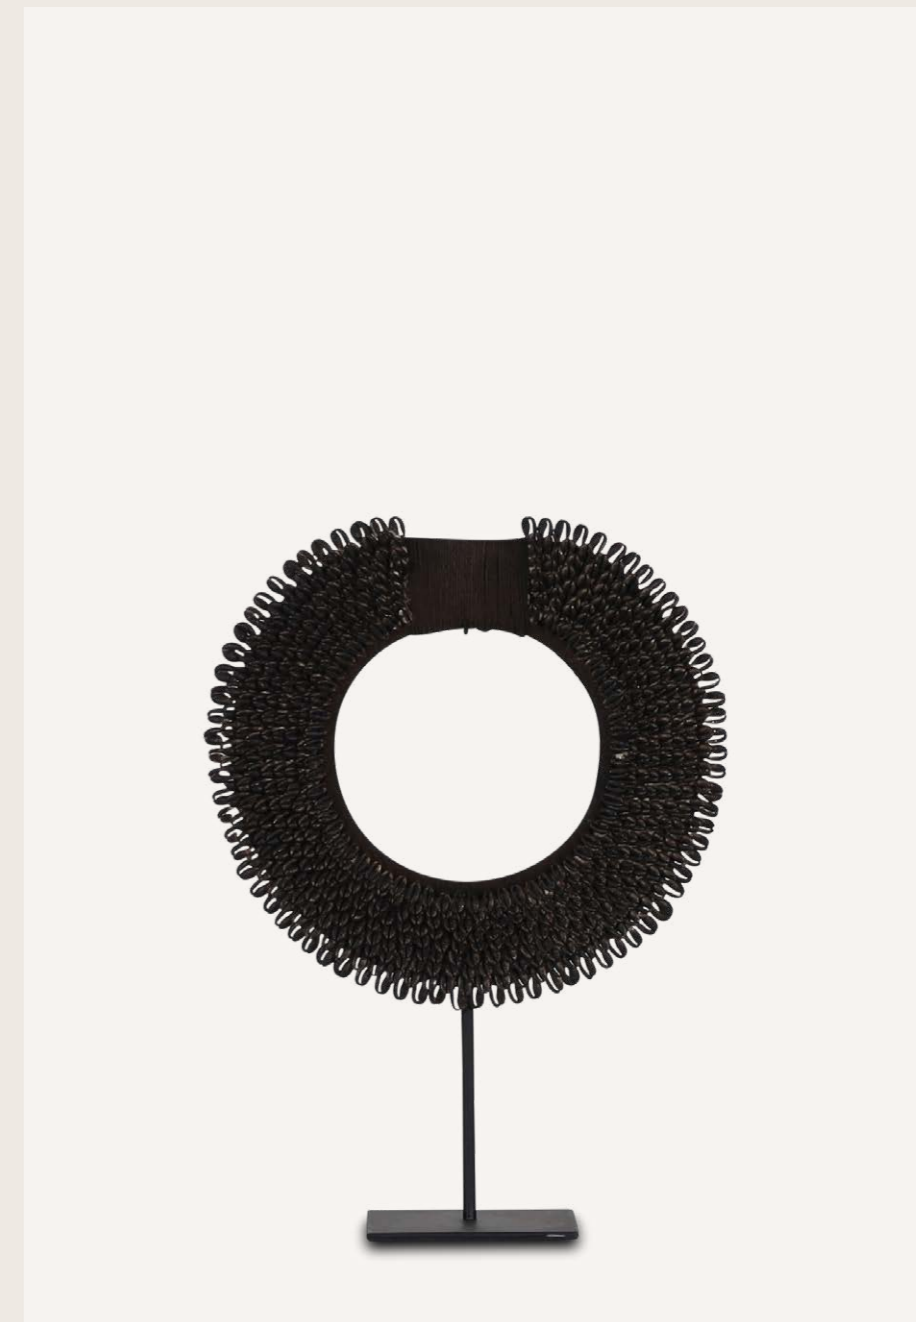

Papua necklace on stand brown sedang  
SKU081B

Papua necklace on stand brown besar  
SKU081C

**ornaments**

Papua necklace on stand brown

Papua necklace on stand natural

Papua necklace on stand black

Papua necklace on stand brown.  
SKU081A 20 cm wide, 29 cm high  
SKU081B 30 cm wide, 41 cm high  
SKU081C 40 cm wide, 65 cm high