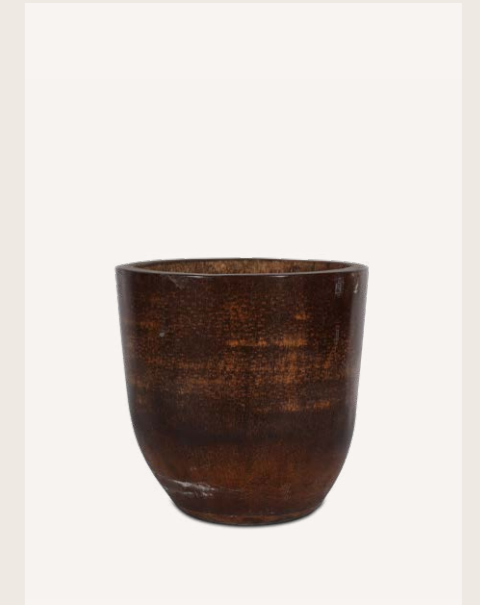

Yogyakarta planter brown