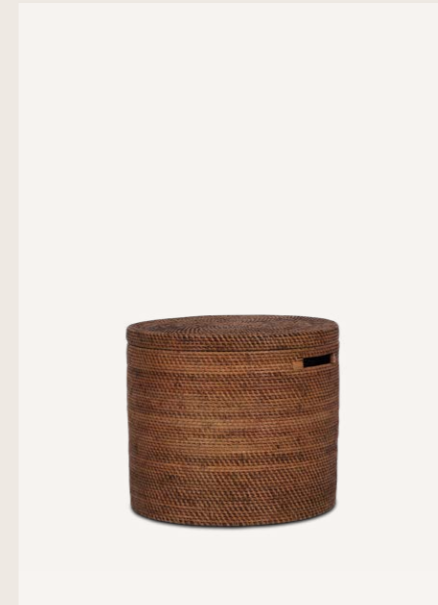

Bayan toy basket brown