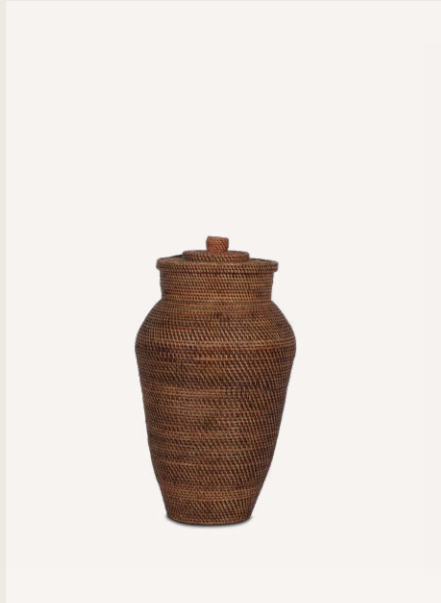

baskets

Djamu pot