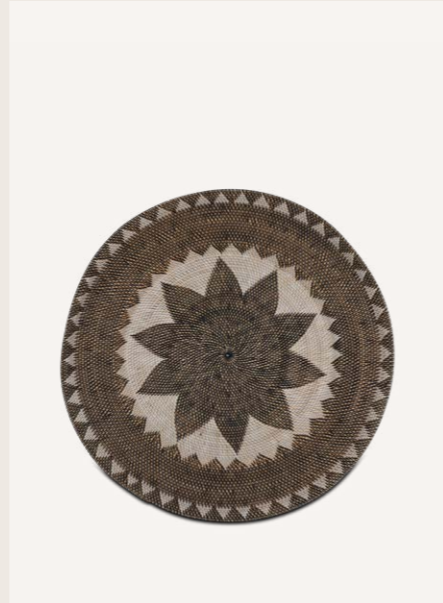

Bisali wall deco