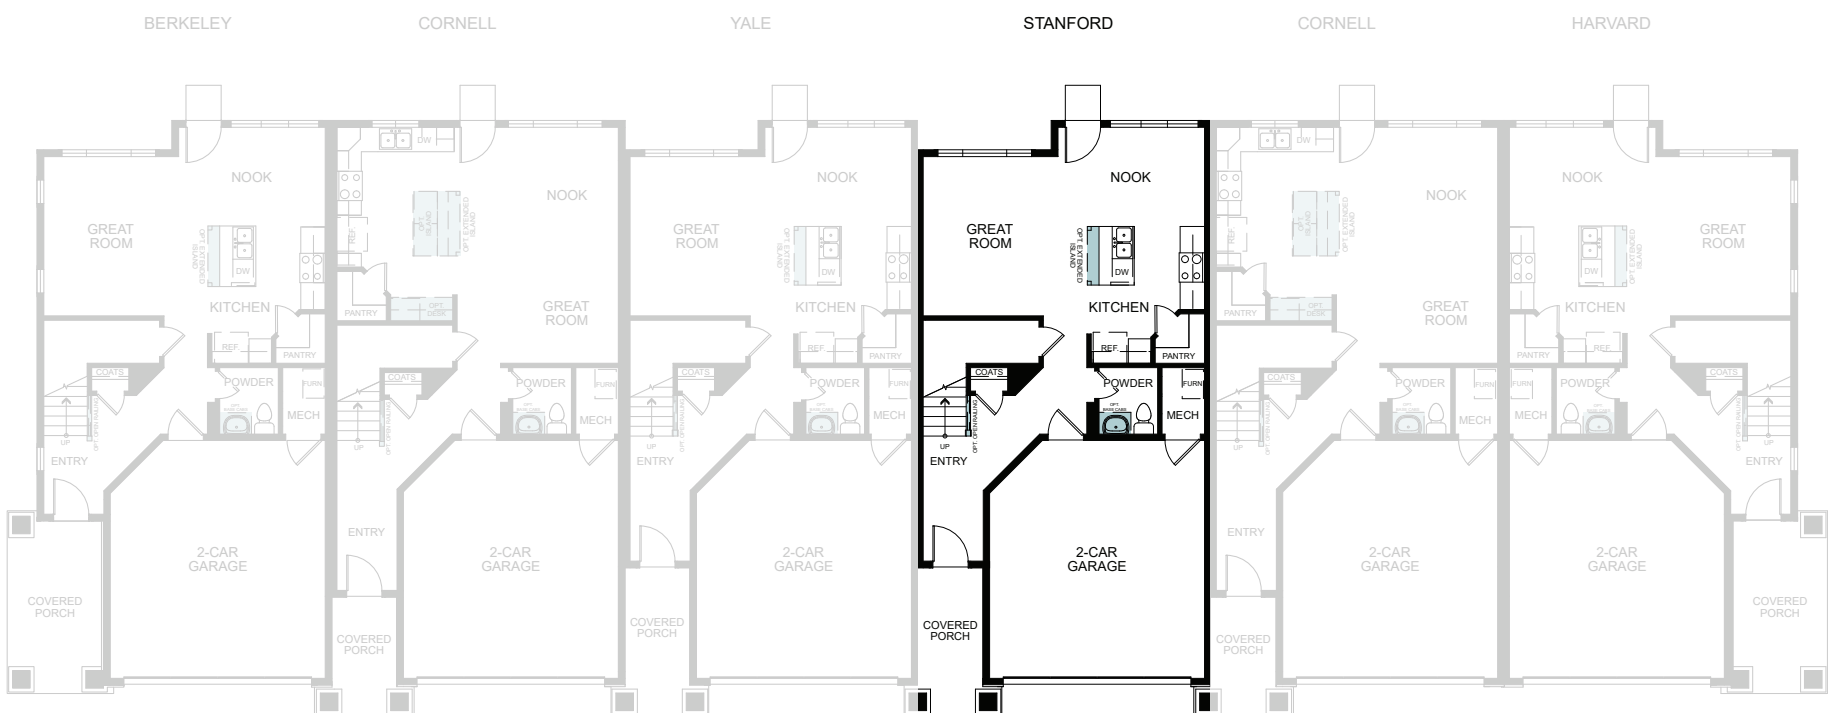

WoodsideHomes.com

Let's get you home.

Enclave

At Summerfield

YALE

FIRST FLOOR
717 Sq. Ft.

SECOND FLOOR
1,055 Sq. Ft.

FLOOR PLAN LAYOUT

6 PLEX

FIRST FLOOR
698 Sq. Ft.

FIRST FLOOR
760 Sq. Ft.

FIRST FLOOR
717 Sq. Ft.

FIRST FLOOR
717 Sq. Ft.

FIRST FLOOR
760 Sq. Ft.

FIRST FLOOR
698 Sq. Ft.

Woodside Homes reserves the right to change floor plans, features, elevations, prices, materials and specifications without notice. All square footages and measurements are approximate. Please see Sales Professional for full details. 01/2025