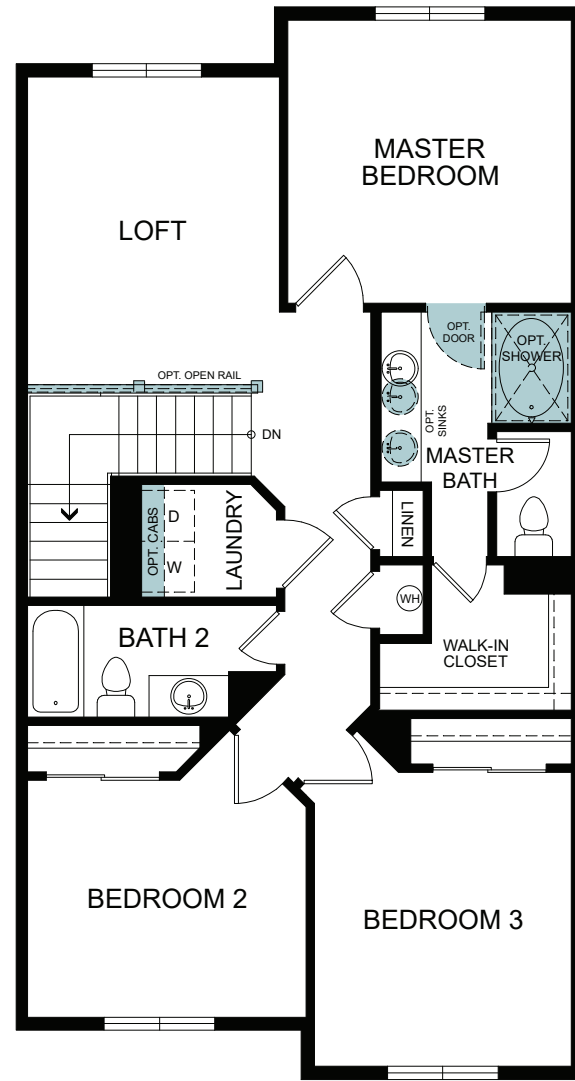

WoodsideHomes.com

Let's get you home.

Enclave

At Summerfield

YALE

FIRST FLOOR
717 Sq. Ft.

SECOND FLOOR
1,055 Sq. Ft.

FLOOR PLAN LAYOUT

6 PLEX

FIRST FLOOR
698 Sq. Ft.

FIRST FLOOR
760 Sq. Ft.

FIRST FLOOR
717 Sq. Ft.

FIRST FLOOR
717 Sq. Ft.

FIRST FLOOR
760 Sq. Ft.

FIRST FLOOR
698 Sq. Ft.

Woodside Homes reserves the right to change floor plans, features, elevations, prices, materials and specifications without notice. All square footages and measurements are approximate. Please see Sales Professional for full details. 01/2025