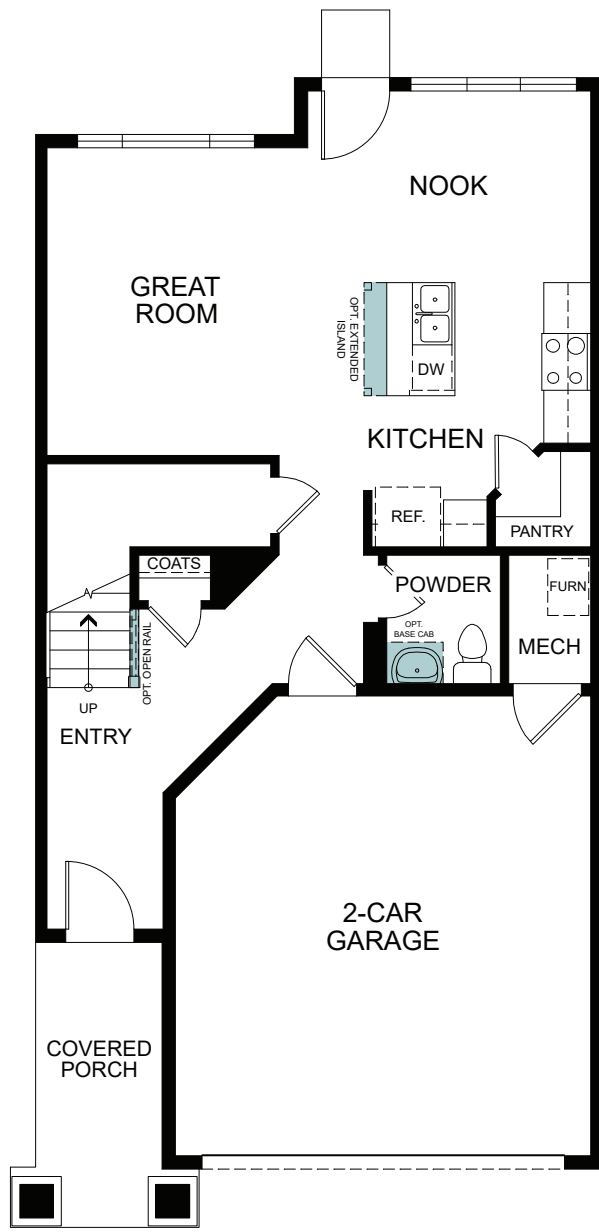

WoodsideHomes.com

Let's get you home.

Enclave

At Summerfield

YALE

FIRST FLOOR
717 Sq. Ft.

SECOND FLOOR
1,055 Sq. Ft.

FLOOR PLAN LAYOUT

6 PLEX

FIRST FLOOR
698 Sq. Ft.

FIRST FLOOR
760 Sq. Ft.

FIRST FLOOR
717 Sq. Ft.

FIRST FLOOR
717 Sq. Ft.

FIRST FLOOR
760 Sq. Ft.

FIRST FLOOR
698 Sq. Ft.

Woodside Homes reserves the right to change floor plans, features, elevations, prices, materials and specifications without notice. All square footages and measurements are approximate. Please see Sales Professional for full details. 01/2025