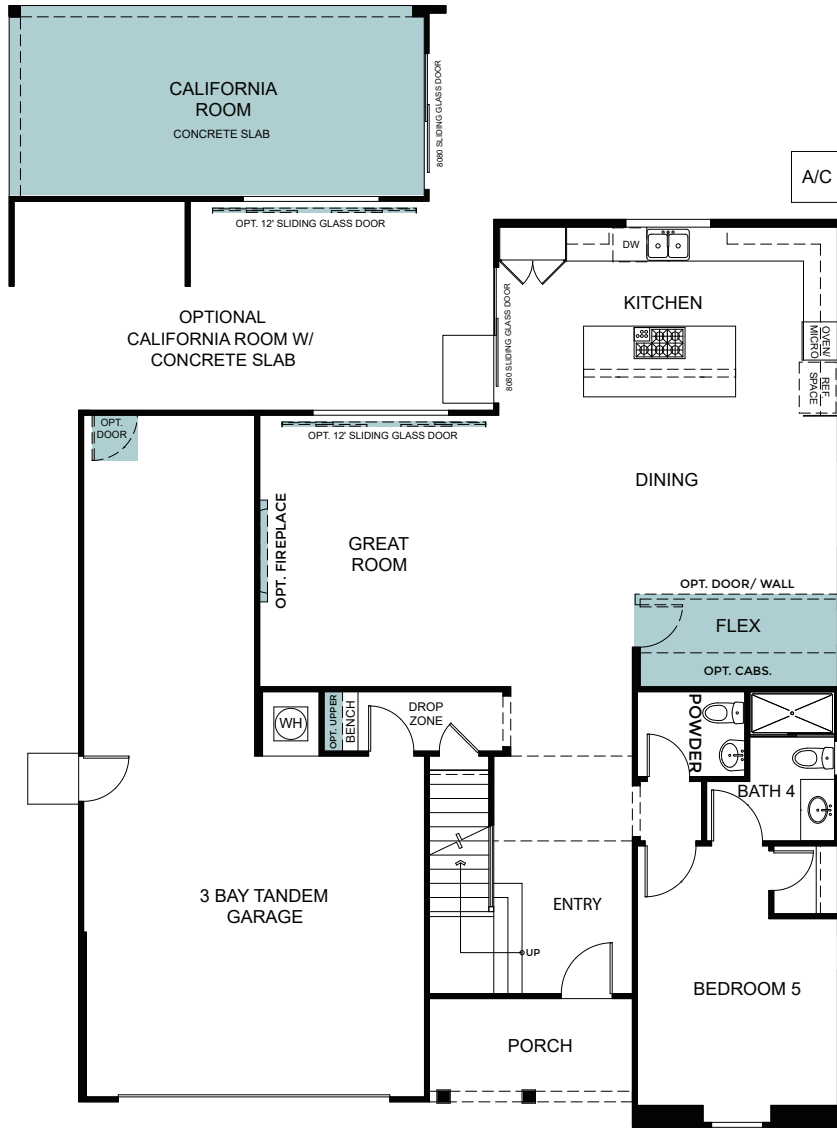

# Wildflower at Winding Creek

Zinnia

Two Story 3,041 Sq. Ft.

FIRST FLOOR

SECOND FLOOR

Woodside Homes reserves the right to change floor plans, features, elevations, prices, materials and specifications without notice. All square footages and measurements are approximate. Please see Sales Professional for full details. 06/2024