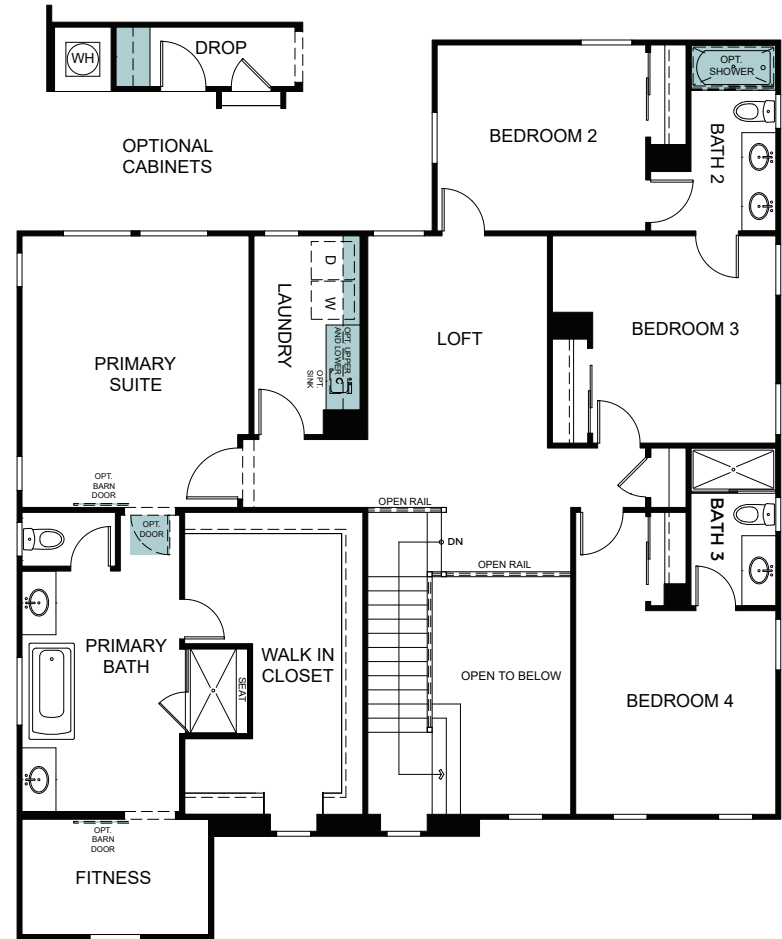

# Wildflower at Winding Creek

Zinnia

Two Story 3,041 Sq. Ft.

FIRST FLOOR

SECOND FLOOR

Woodside Homes reserves the right to change floor plans, features, elevations, prices, materials and specifications without notice. All square footages and measurements are approximate. Please see Sales Professional for full details. 06/2024