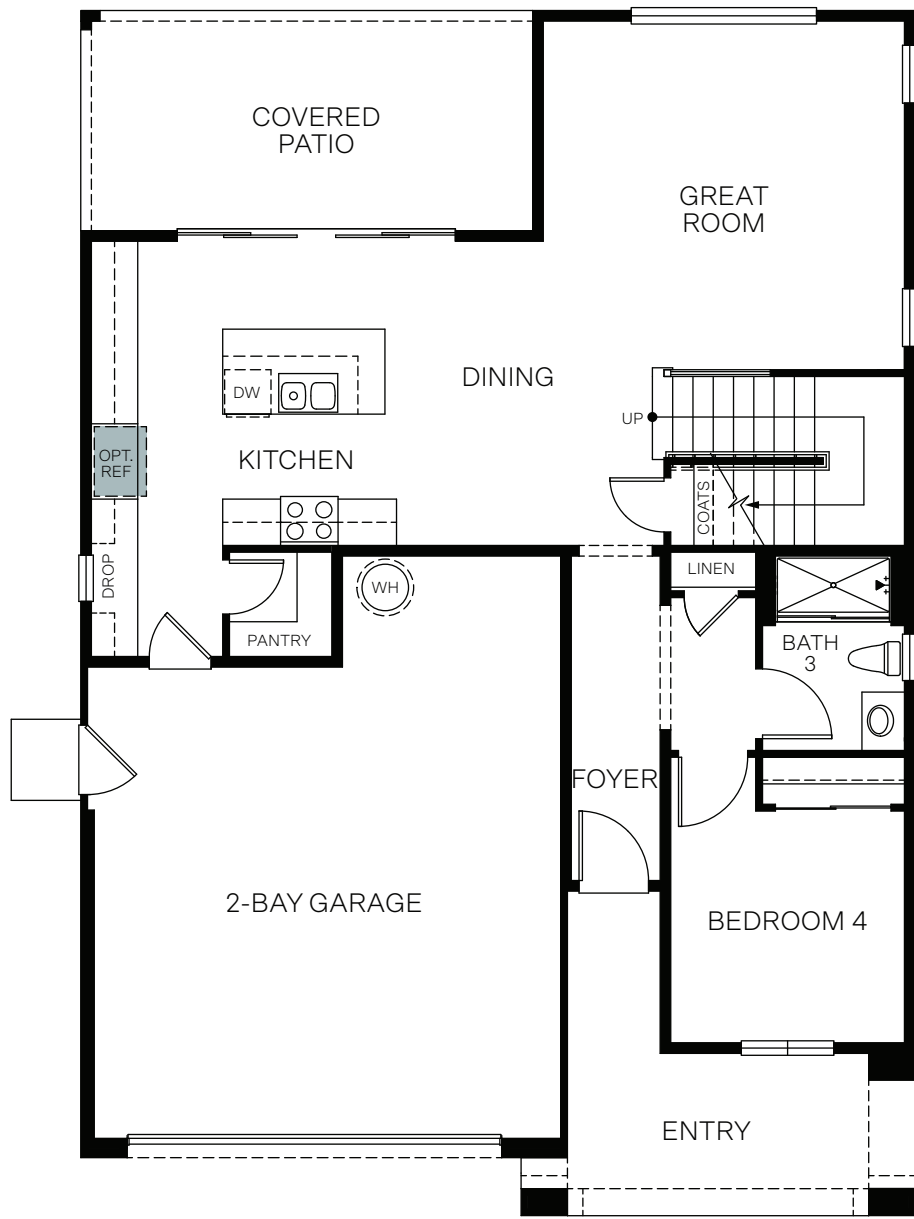

# Arden At Riverstone

BROOK 1373

A - Stucco Bungalow

B - Craftsman

C - Farmhouse

TWO STORY 2,247 SQ. FT.

FIRST FLOOR

SECOND FLOOR

### OPTIONS

OPT. WALK-IN SHOWER