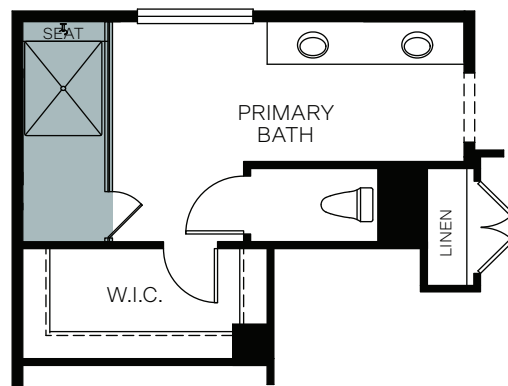

# Arden At Riverstone

BROOK 1373

A - Stucco Bungalow

B - Craftsman

C - Farmhouse

TWO STORY 2,247 SQ. FT.

FIRST FLOOR

SECOND FLOOR

### OPTIONS

OPT. WALK-IN SHOWER