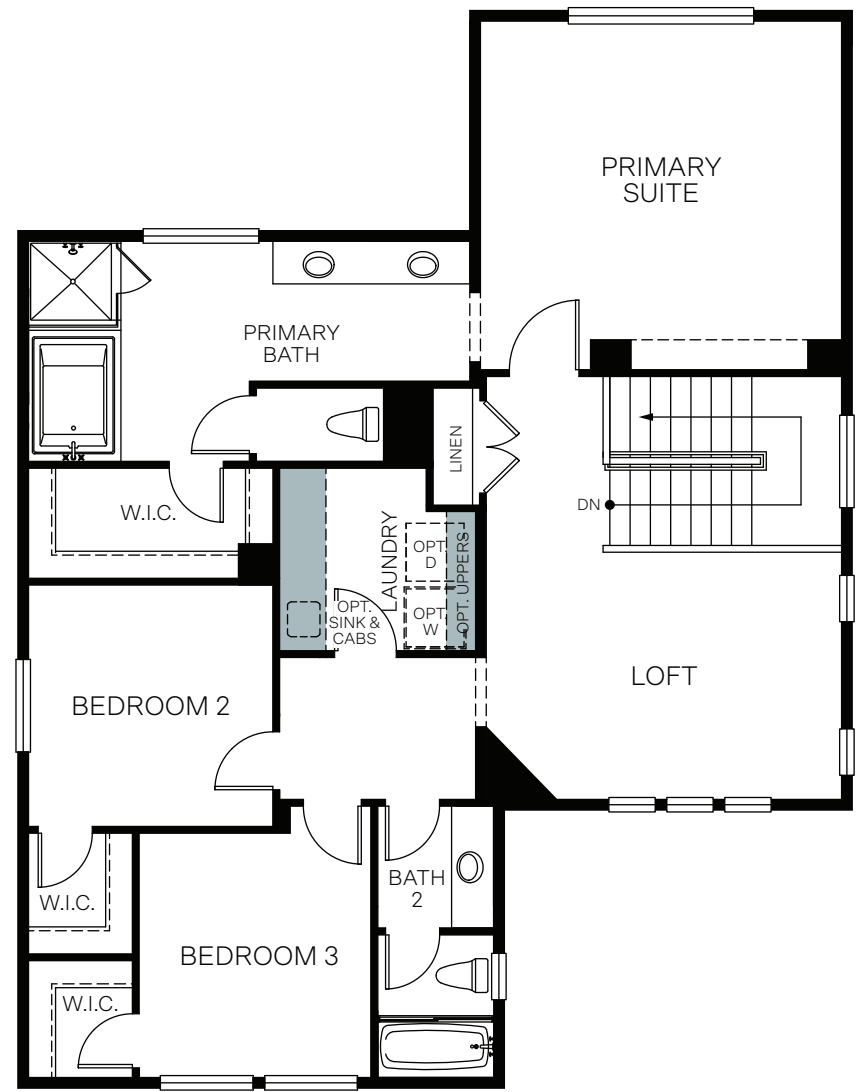

# Arden At Riverstone

BROOK 1373

A - Stucco Bungalow

B - Craftsman

C - Farmhouse

TWO STORY 2,247 SQ. FT.

FIRST FLOOR

SECOND FLOOR

### OPTIONS

OPT. WALK-IN SHOWER