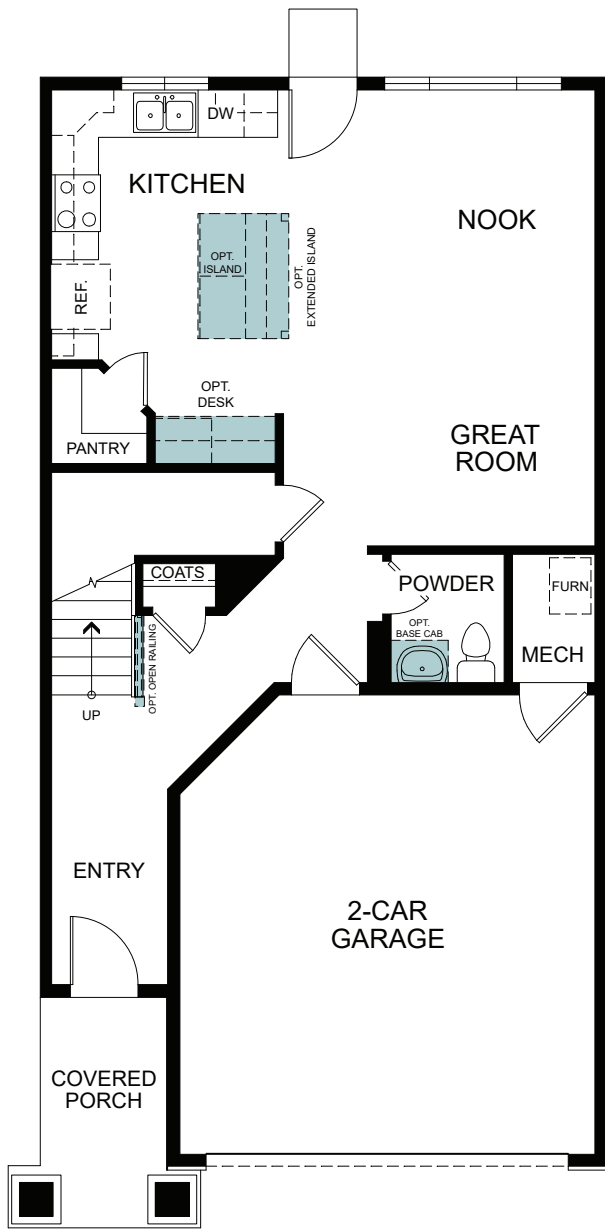

TWO-STORY 1,806 FINISHED SQ. FT

FIRST FLOOR
760 Sq. Ft.

SECOND FLOOR
1,046 Sq. Ft.

FLOOR PLAN LAYOUT

4 PLEX

FIRST FLOOR 698 Sq. Ft. FIRST FLOOR 760 Sq. Ft. FIRST FLOOR 760 Sq. Ft. FIRST FLOOR 698 Sq. Ft.

5 PLEX

FIRST FLOOR 692 Sq. Ft. FIRST FLOOR 760 Sq. Ft. FIRST FLOOR 717 Sq. Ft. FIRST FLOOR 760 Sq. Ft. FIRST FLOOR 698 Sq. Ft.

6 PLEX

FIRST FLOOR 698 Sq. Ft. FIRST FLOOR 760 Sq. Ft. FIRST FLOOR 717 Sq. Ft. FIRST FLOOR 717 Sq. Ft. FIRST FLOOR 760 Sq. Ft. FIRST FLOOR 698 Sq. Ft.