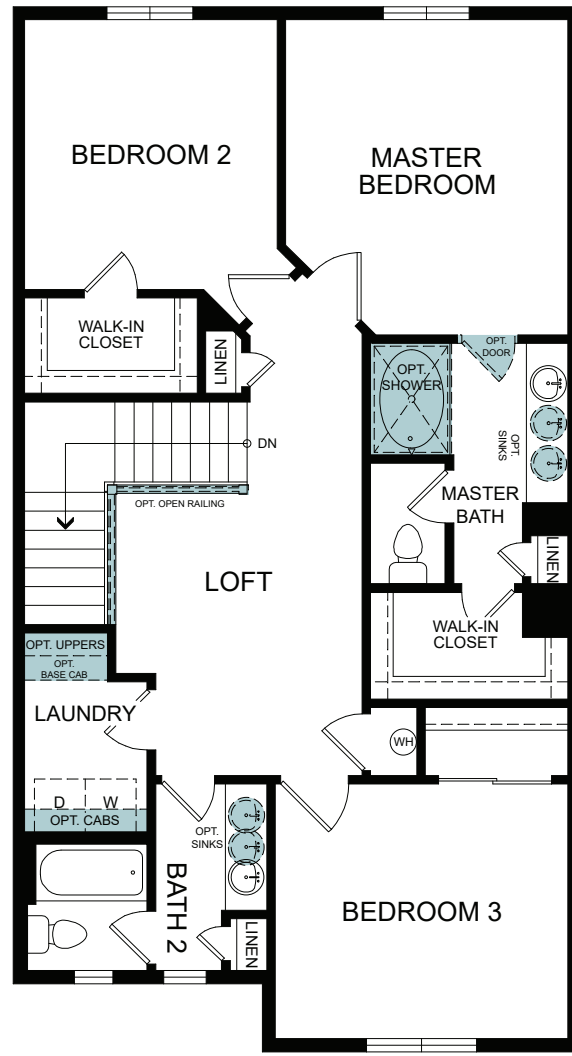

TWO-STORY 1,806 FINISHED SQ. FT

FIRST FLOOR
760 Sq. Ft.

SECOND FLOOR
1,046 Sq. Ft.

FLOOR PLAN LAYOUT

4 PLEX

FIRST FLOOR 698 Sq. Ft. FIRST FLOOR 760 Sq. Ft. FIRST FLOOR 760 Sq. Ft. FIRST FLOOR 698 Sq. Ft.

5 PLEX

FIRST FLOOR 692 Sq. Ft. FIRST FLOOR 760 Sq. Ft. FIRST FLOOR 717 Sq. Ft. FIRST FLOOR 760 Sq. Ft. FIRST FLOOR 698 Sq. Ft.

6 PLEX

FIRST FLOOR 698 Sq. Ft. FIRST FLOOR 760 Sq. Ft. FIRST FLOOR 717 Sq. Ft. FIRST FLOOR 717 Sq. Ft. FIRST FLOOR 760 Sq. Ft. FIRST FLOOR 698 Sq. Ft.