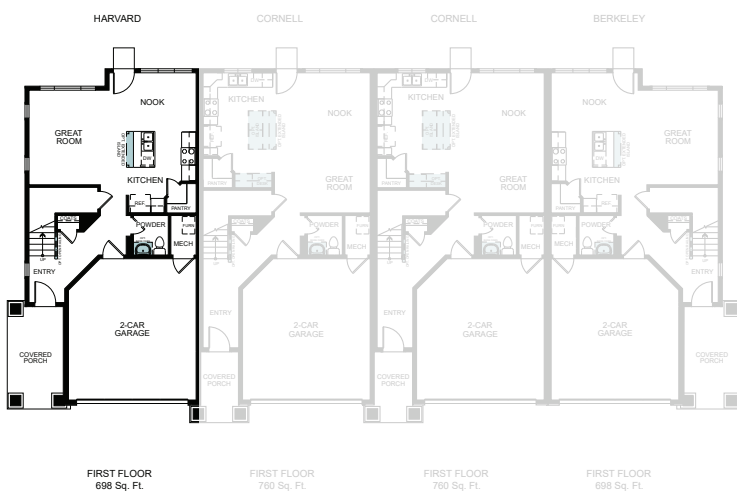

WoodsideHomes.com

Let's get you home.

Enclave At Summerfield

HARVARD

TWO-STORY 1,776 FINISHED SQ. FT

FIRST FLOOR
698 Sq. Ft.

SECOND FLOOR
1,078 Sq. Ft.

FLOOR PLAN LAYOUT

4 PLEX

5 PLEX

6 PLEX