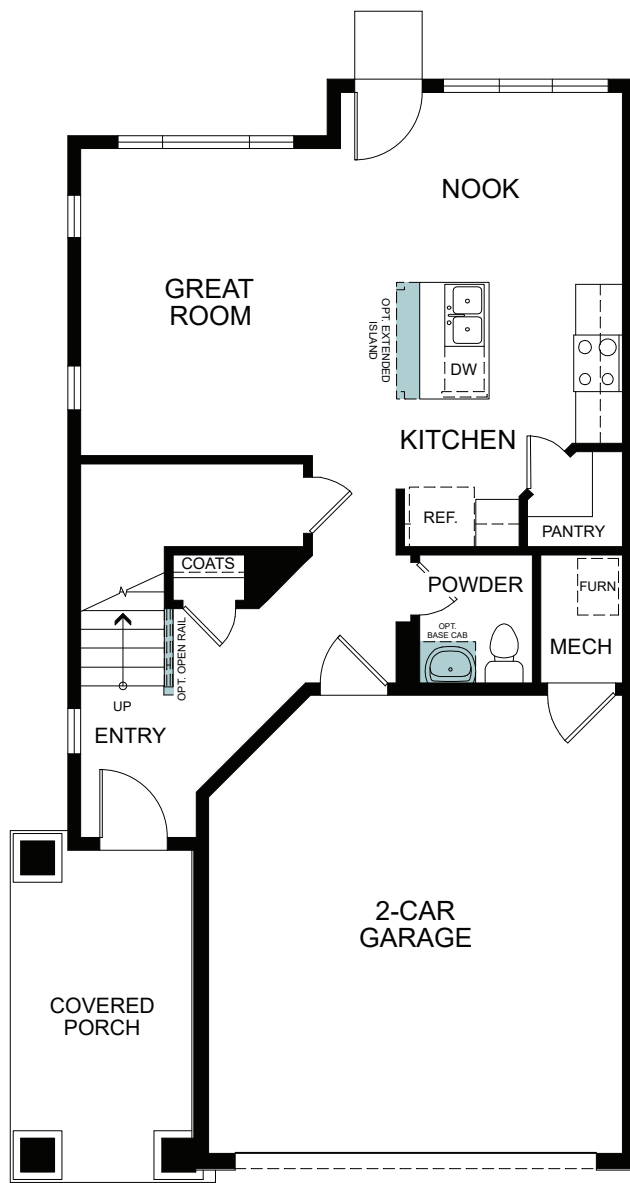

WoodsideHomes.com

Let's get you home.

Enclave At Summerfield

HARVARD

TWO-STORY 1,776 FINISHED SQ. FT

FIRST FLOOR
698 Sq. Ft.

SECOND FLOOR
1,078 Sq. Ft.

FLOOR PLAN LAYOUT

4 PLEX

5 PLEX

6 PLEX