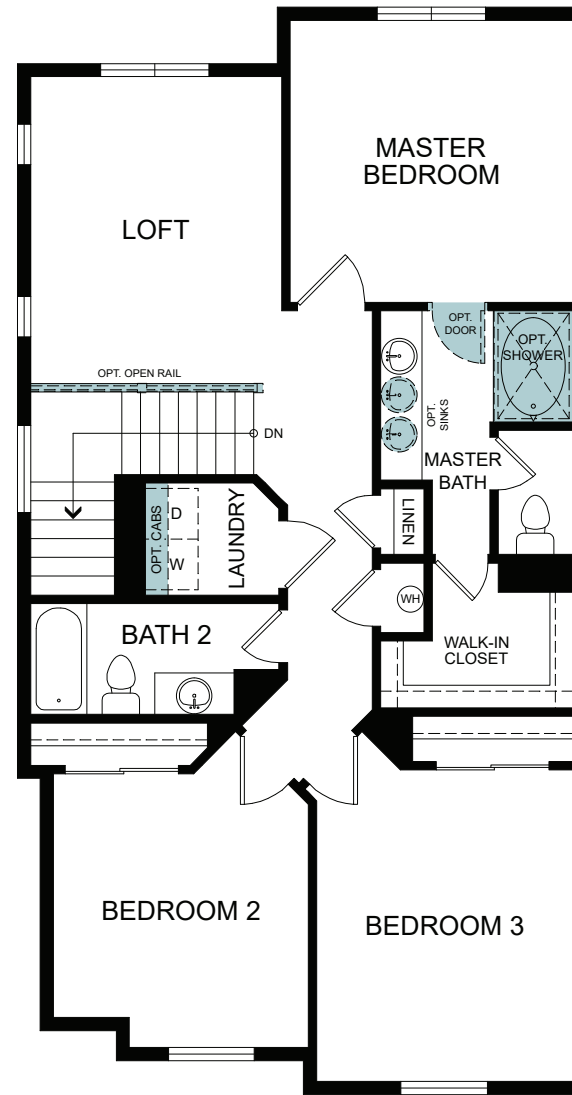

WoodsideHomes.com

Let's get you home.

Enclave At Summerfield

HARVARD

TWO-STORY 1,776 FINISHED SQ. FT

FIRST FLOOR
698 Sq. Ft.

SECOND FLOOR
1,078 Sq. Ft.

FLOOR PLAN LAYOUT

4 PLEX

5 PLEX

6 PLEX