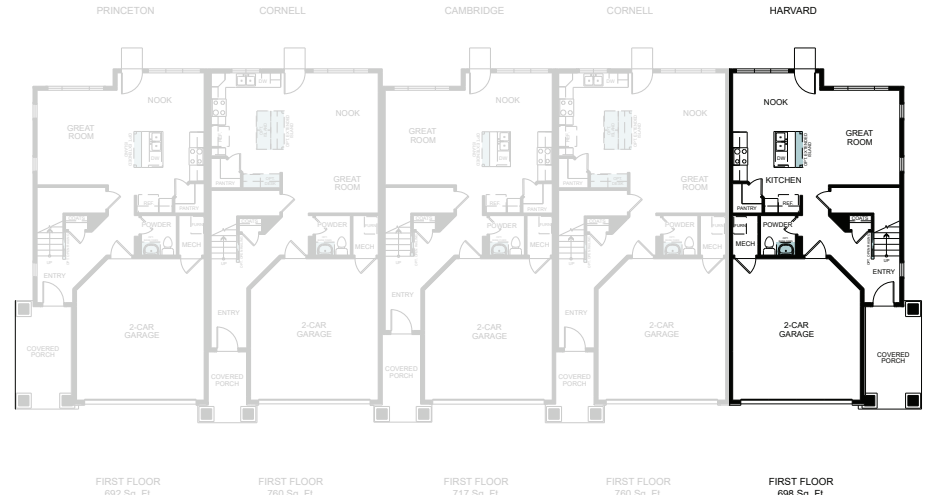

WoodsideHomes.com

Let's get you home.

Enclave At Summerfield

HARVARD

TWO-STORY 1,776 FINISHED SQ. FT

FIRST FLOOR
698 Sq. Ft.

SECOND FLOOR
1,078 Sq. Ft.

FLOOR PLAN LAYOUT

4 PLEX

5 PLEX

6 PLEX