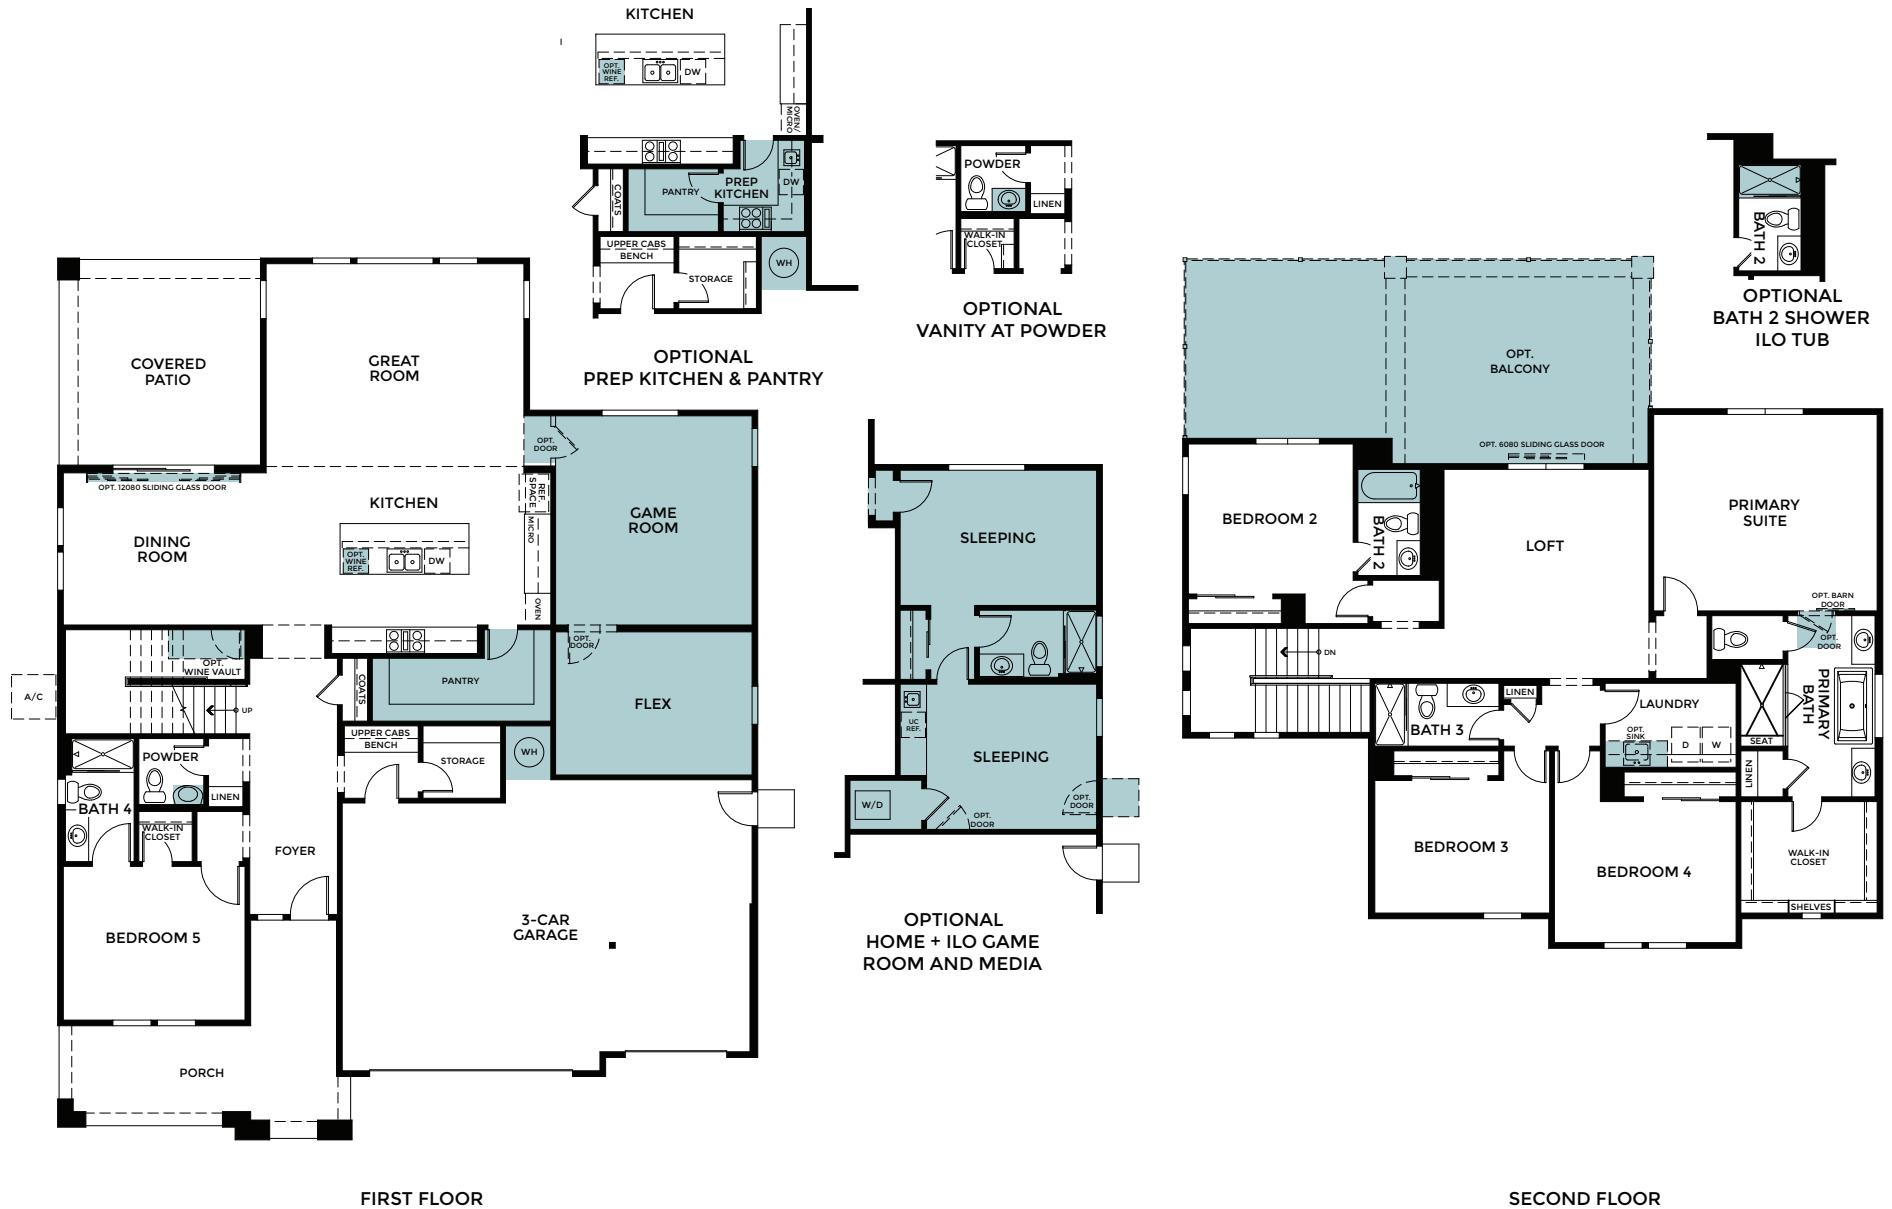

The Trails

Zephyr

Two Story 3,952 Sq. Ft.

FIRST FLOOR

SECOND FLOOR

Woodside Homes reserves the right to change floor plans, features, elevations, prices, materials and specifications without notice. All square footages and measurements are approximate. Please see Sales Professional for full details. 07/2023