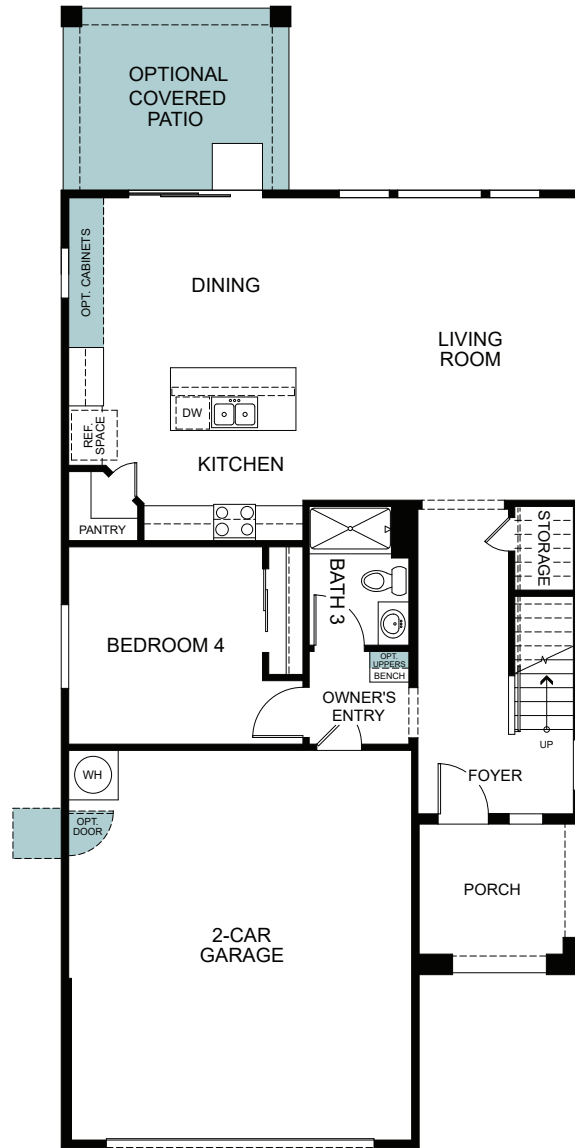

PALO VERDE

HAVEN

SPANISH

CALIFORNIA COTTAGE

PRAIRIE

TWO STORY 2,128 SQ. FT.

FIRST FLOOR

SECOND FLOOR