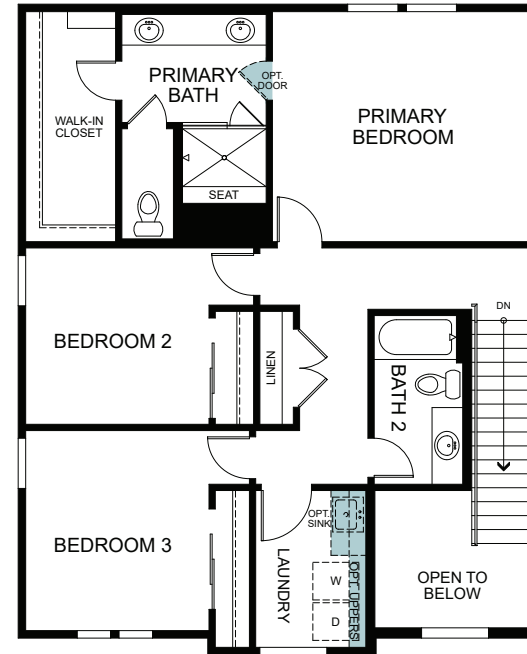

PALO VERDE

HAVEN

SPANISH

CALIFORNIA COTTAGE

PRAIRIE

TWO STORY 2,128 SQ. FT.

FIRST FLOOR

SECOND FLOOR