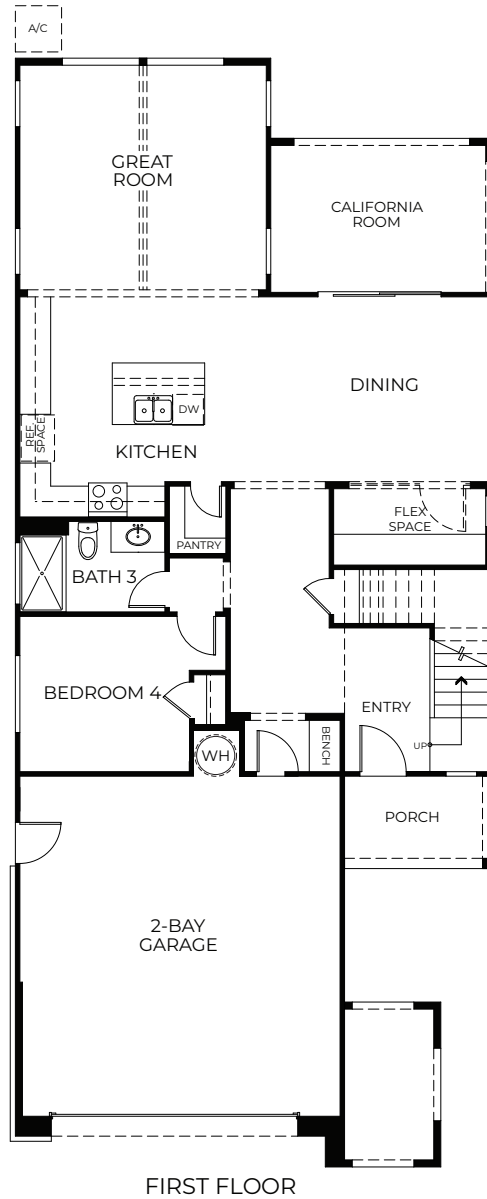

PALO VERDE

SUNRISE

SPANISH

CALIFORNIA COTTAGE

PRAIRIE

TWO STORY 2,349 SQ. FT.

Woodside Homes reserves the right to change floor plans, features, elevations, prices, materials and specifications without notice. All square footages and measurements are approximate. Please see Sales Professional for full details. 05/2024