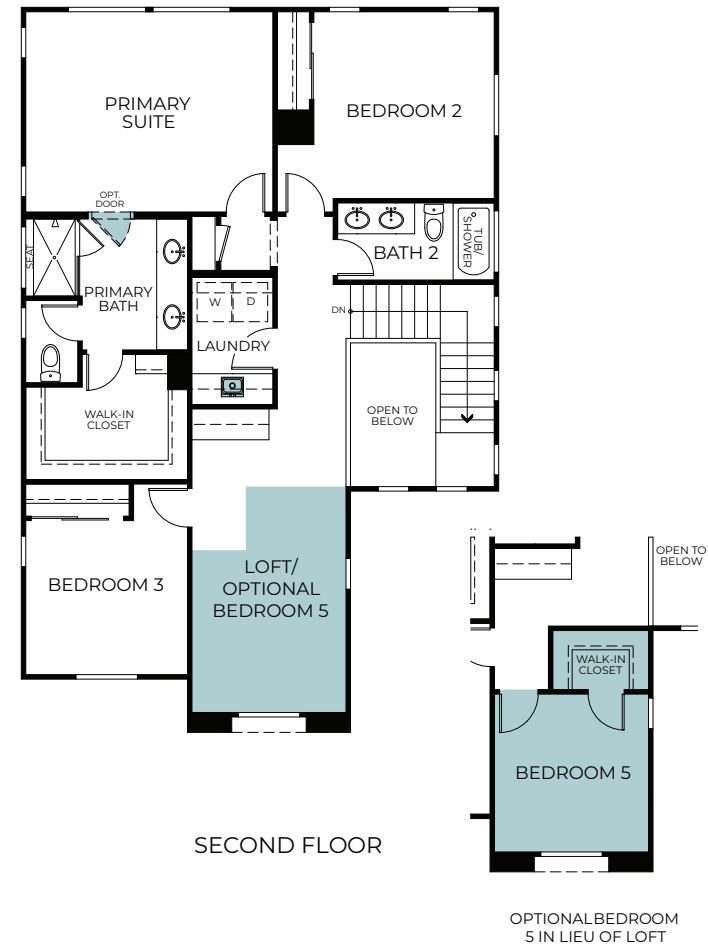

PALO VERDE

SUNRISE

SPANISH

CALIFORNIA COTTAGE

PRAIRIE

TWO STORY 2,349 SQ. FT.

Woodside Homes reserves the right to change floor plans, features, elevations, prices, materials and specifications without notice. All square footages and measurements are approximate. Please see Sales Professional for full details. 05/2024