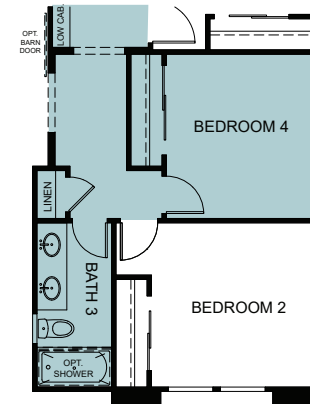

Wildflower at Winding Creek

Poppy

Single Story 2,330 Sq. Ft.

OPTIONAL CALIFORNIA ROOM W/ CONCRETE SLAB

OPTIONAL SLIDER AT CALIFORNIA ROOM W/ CONCRETE SLAB

OPTIONAL HOME SUITE

OPTIONAL CABINETS

OPTIONAL BEDROOM 4