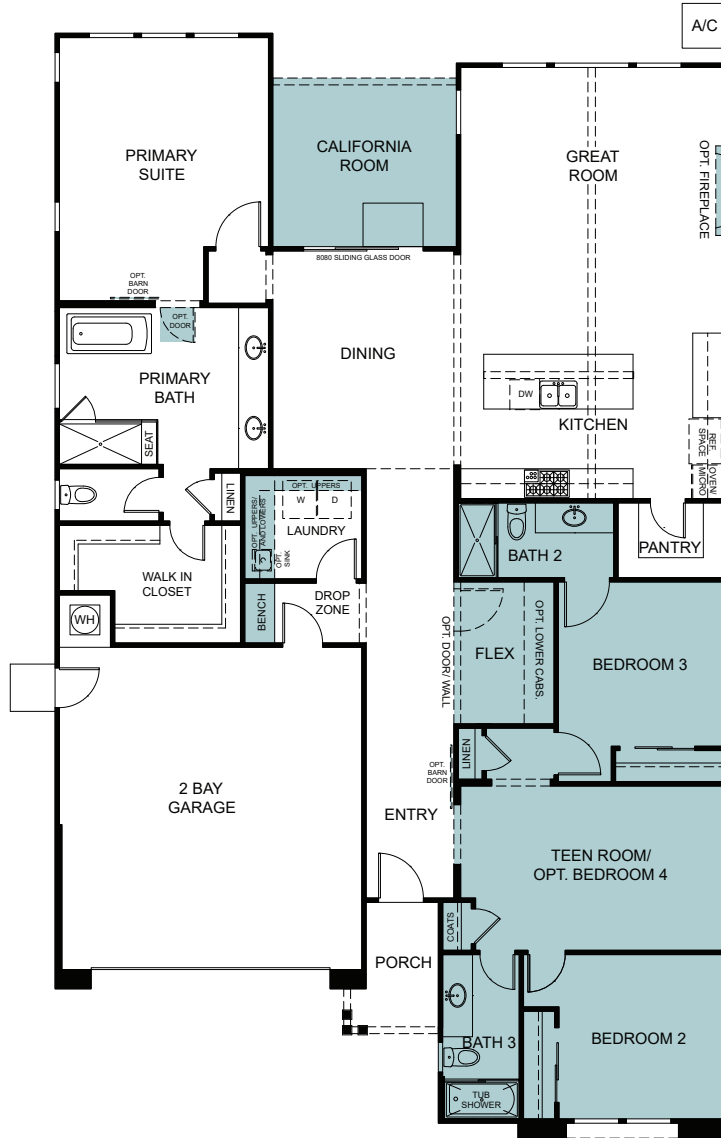

Wildflower at Winding Creek

Poppy

Single Story 2,330 Sq. Ft.

OPTIONAL CALIFORNIA ROOM W/ CONCRETE SLAB

OPTIONAL SLIDER AT CALIFORNIA ROOM W/ CONCRETE SLAB

OPTIONAL HOME SUITE

OPTIONAL CABINETS

OPTIONAL BEDROOM 4