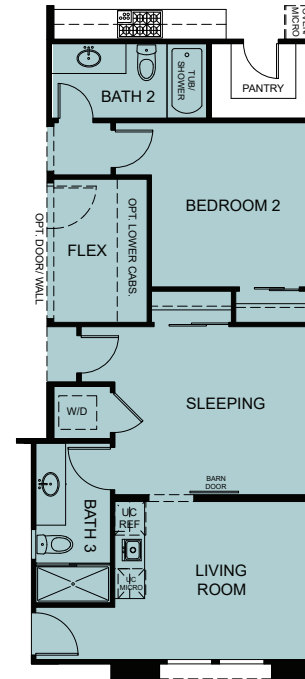

Wildflower at Winding Creek

Poppy

Single Story 2,330 Sq. Ft.

OPTIONAL CALIFORNIA ROOM W/ CONCRETE SLAB

OPTIONAL SLIDER AT CALIFORNIA ROOM W/ CONCRETE SLAB

OPTIONAL HOME SUITE

OPTIONAL CABINETS

OPTIONAL BEDROOM 4