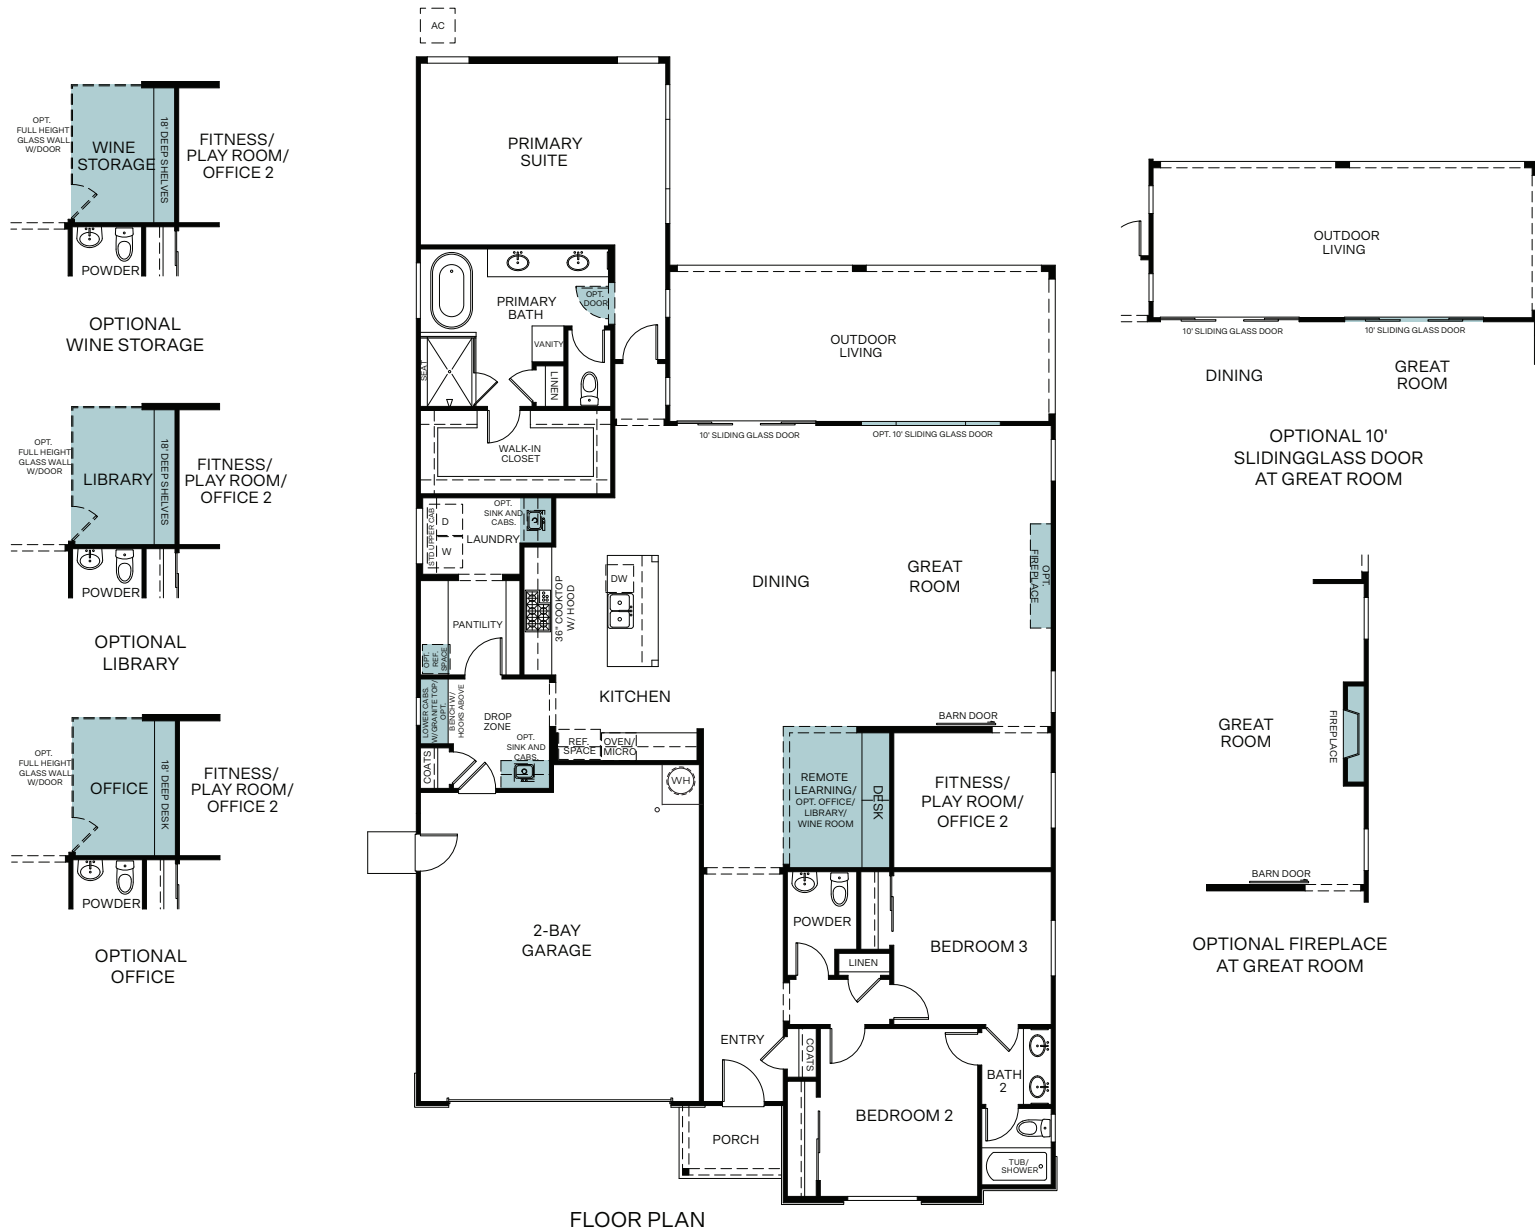

Acacia

AT CYPRESS

PRIMROSE

SINGLE STORY 2,395 SQ. FT.

FLOOR PLAN

Woodside Homes reserves the right to change floor plans, features, elevations, prices, materials and specifications without notice. All square footages and measurements are approximate. Please see Sales Professional for full details. 01/2023