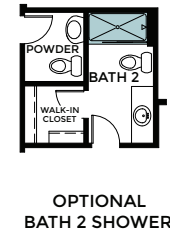

The Trails

Marlette

Single Story 2,604 Sq. Ft.

Woodside Homes reserves the right to change floor plans, features, elevations, prices, materials and specifications without notice. All square footages and measurements are approximate. Please see Sales Professional for full details. 07/2023