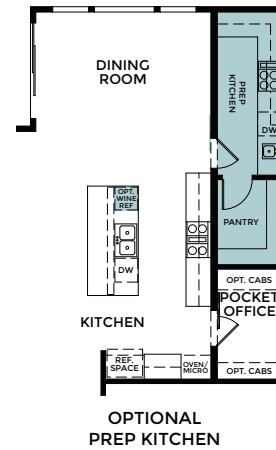

The Trails

Marlette

Single Story 2,604 Sq. Ft.

Woodside Homes reserves the right to change floor plans, features, elevations, prices, materials and specifications without notice. All square footages and measurements are approximate. Please see Sales Professional for full details. 07/2023