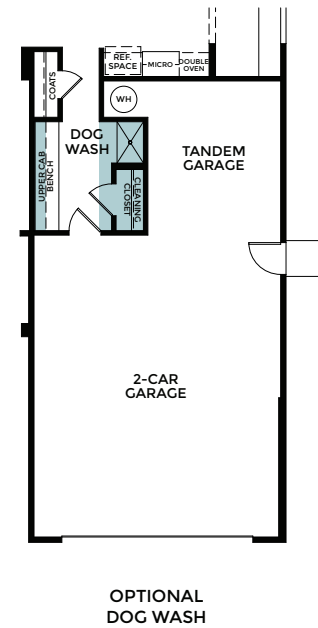

The Trails

Marlette

Single Story 2,604 Sq. Ft.

Woodside Homes reserves the right to change floor plans, features, elevations, prices, materials and specifications without notice. All square footages and measurements are approximate. Please see Sales Professional for full details. 07/2023