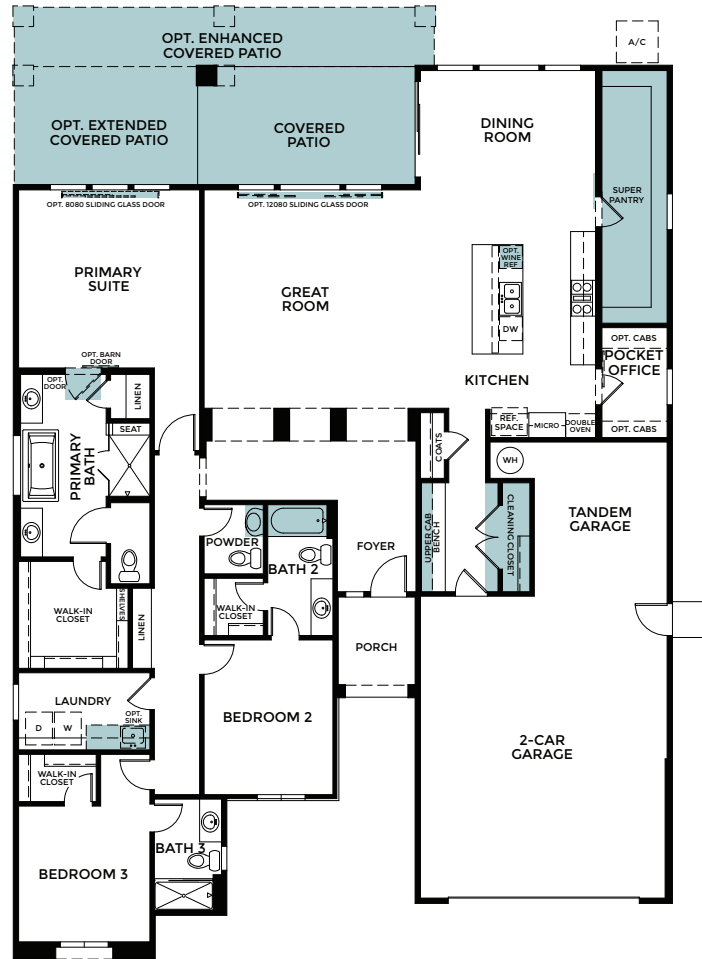

The Trails

Marlette

Single Story 2,604 Sq. Ft.

Woodside Homes reserves the right to change floor plans, features, elevations, prices, materials and specifications without notice. All square footages and measurements are approximate. Please see Sales Professional for full details. 07/2023