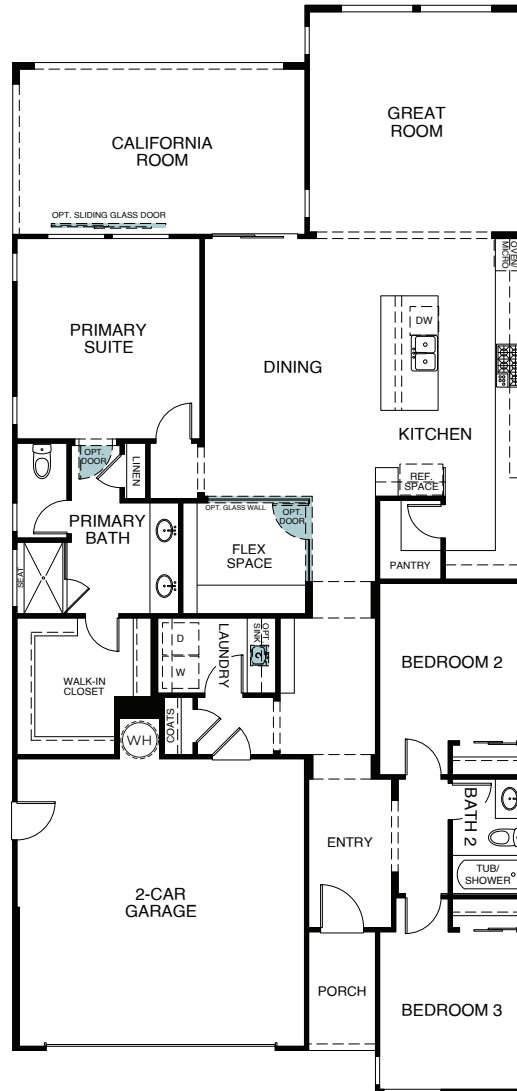

VALLEY OAK

ASTER

SINGLE STORY 1,868 SQ. FT.

FIRST FLOOR

Woodside Homes reserves the right to change floor plans, features, elevations, prices, materials and specifications without notice. All square footages and measurements are approximate. Please see Sales Professional for full details. 05/2024