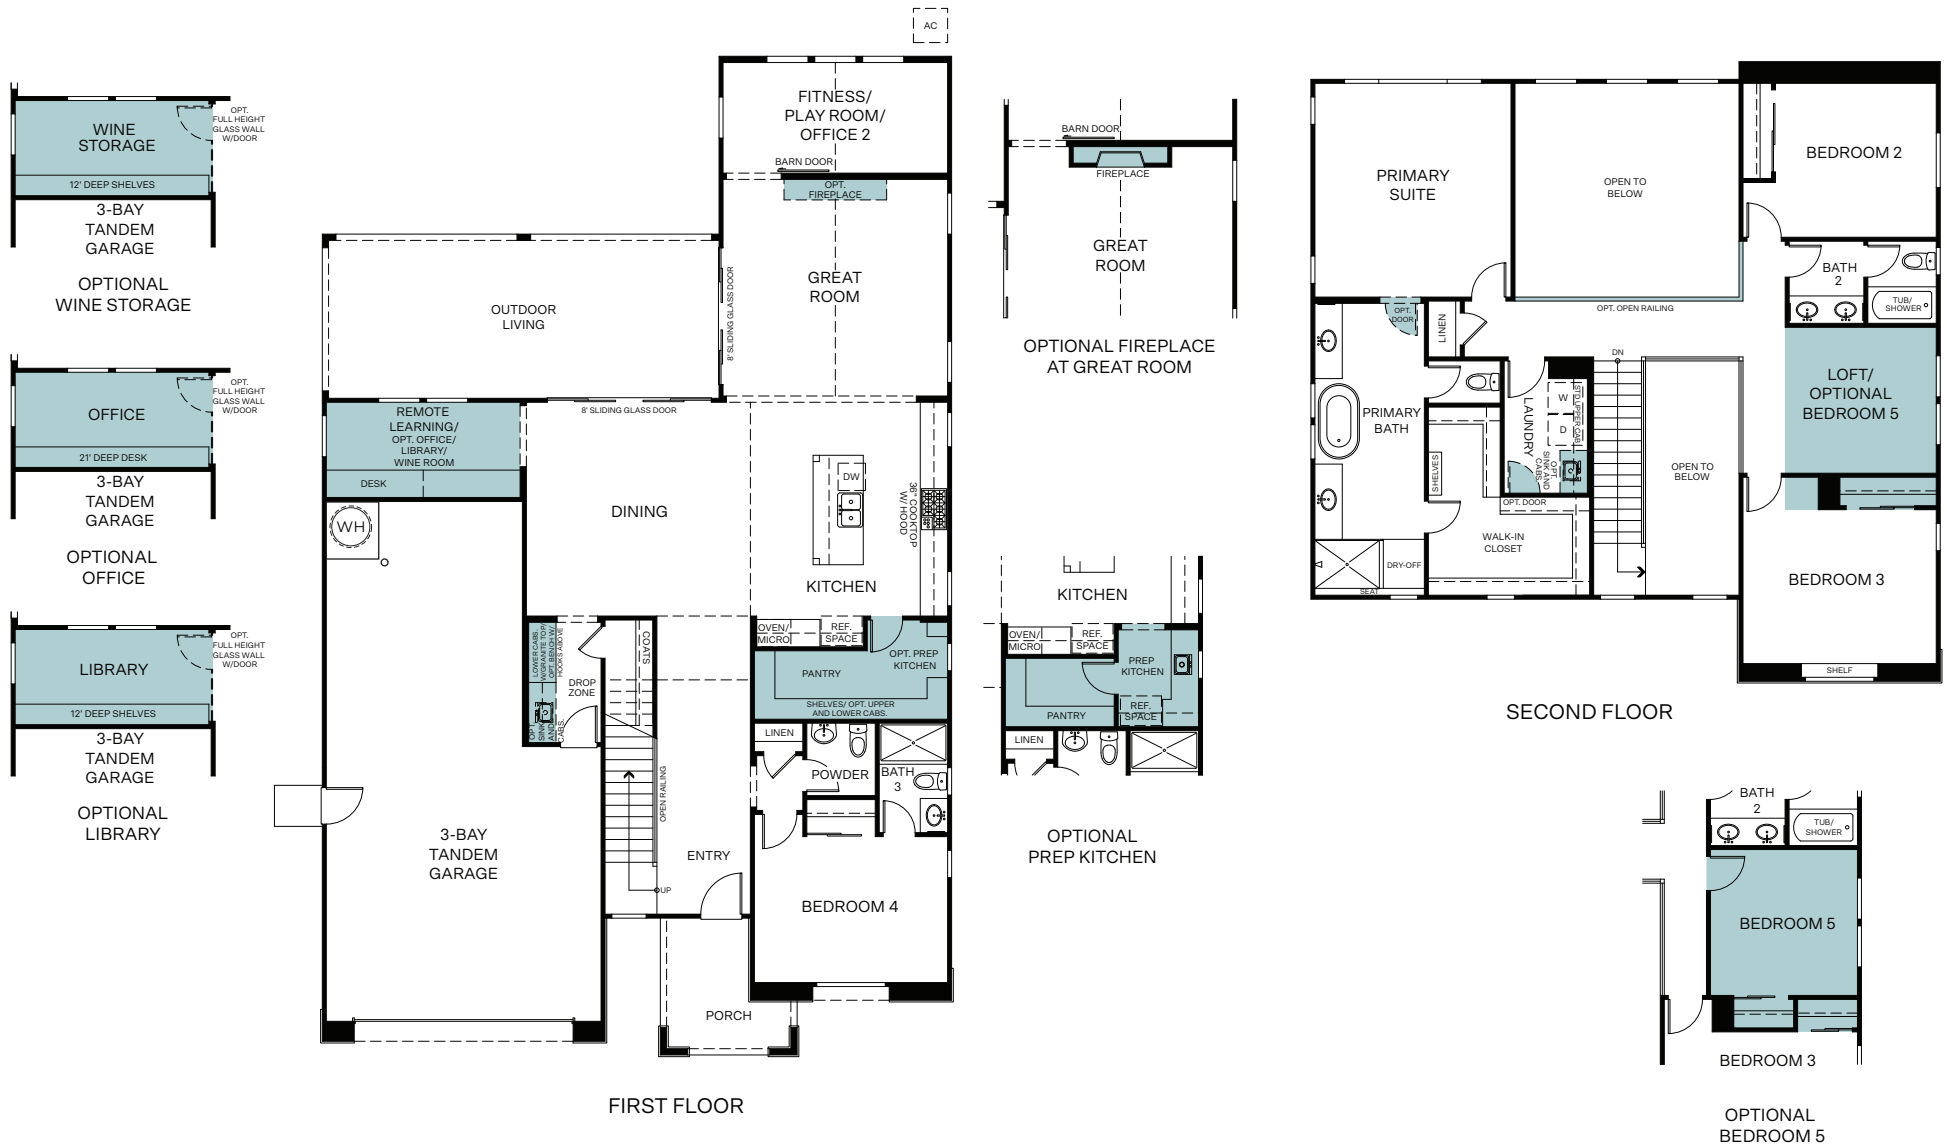

Acacia

AT CYPRESS

ORCHID

NAPA RANCH

MODERN FARMHOUSE

MODERN PRAIRIE

TWO STORY 3,105 SQ. FT.

Woodside Homes reserves the right to change floor plans, features, elevations, prices, materials and specifications without notice. All square footages and measurements are approximate. Please see Sales Professional for full details. 01/2023