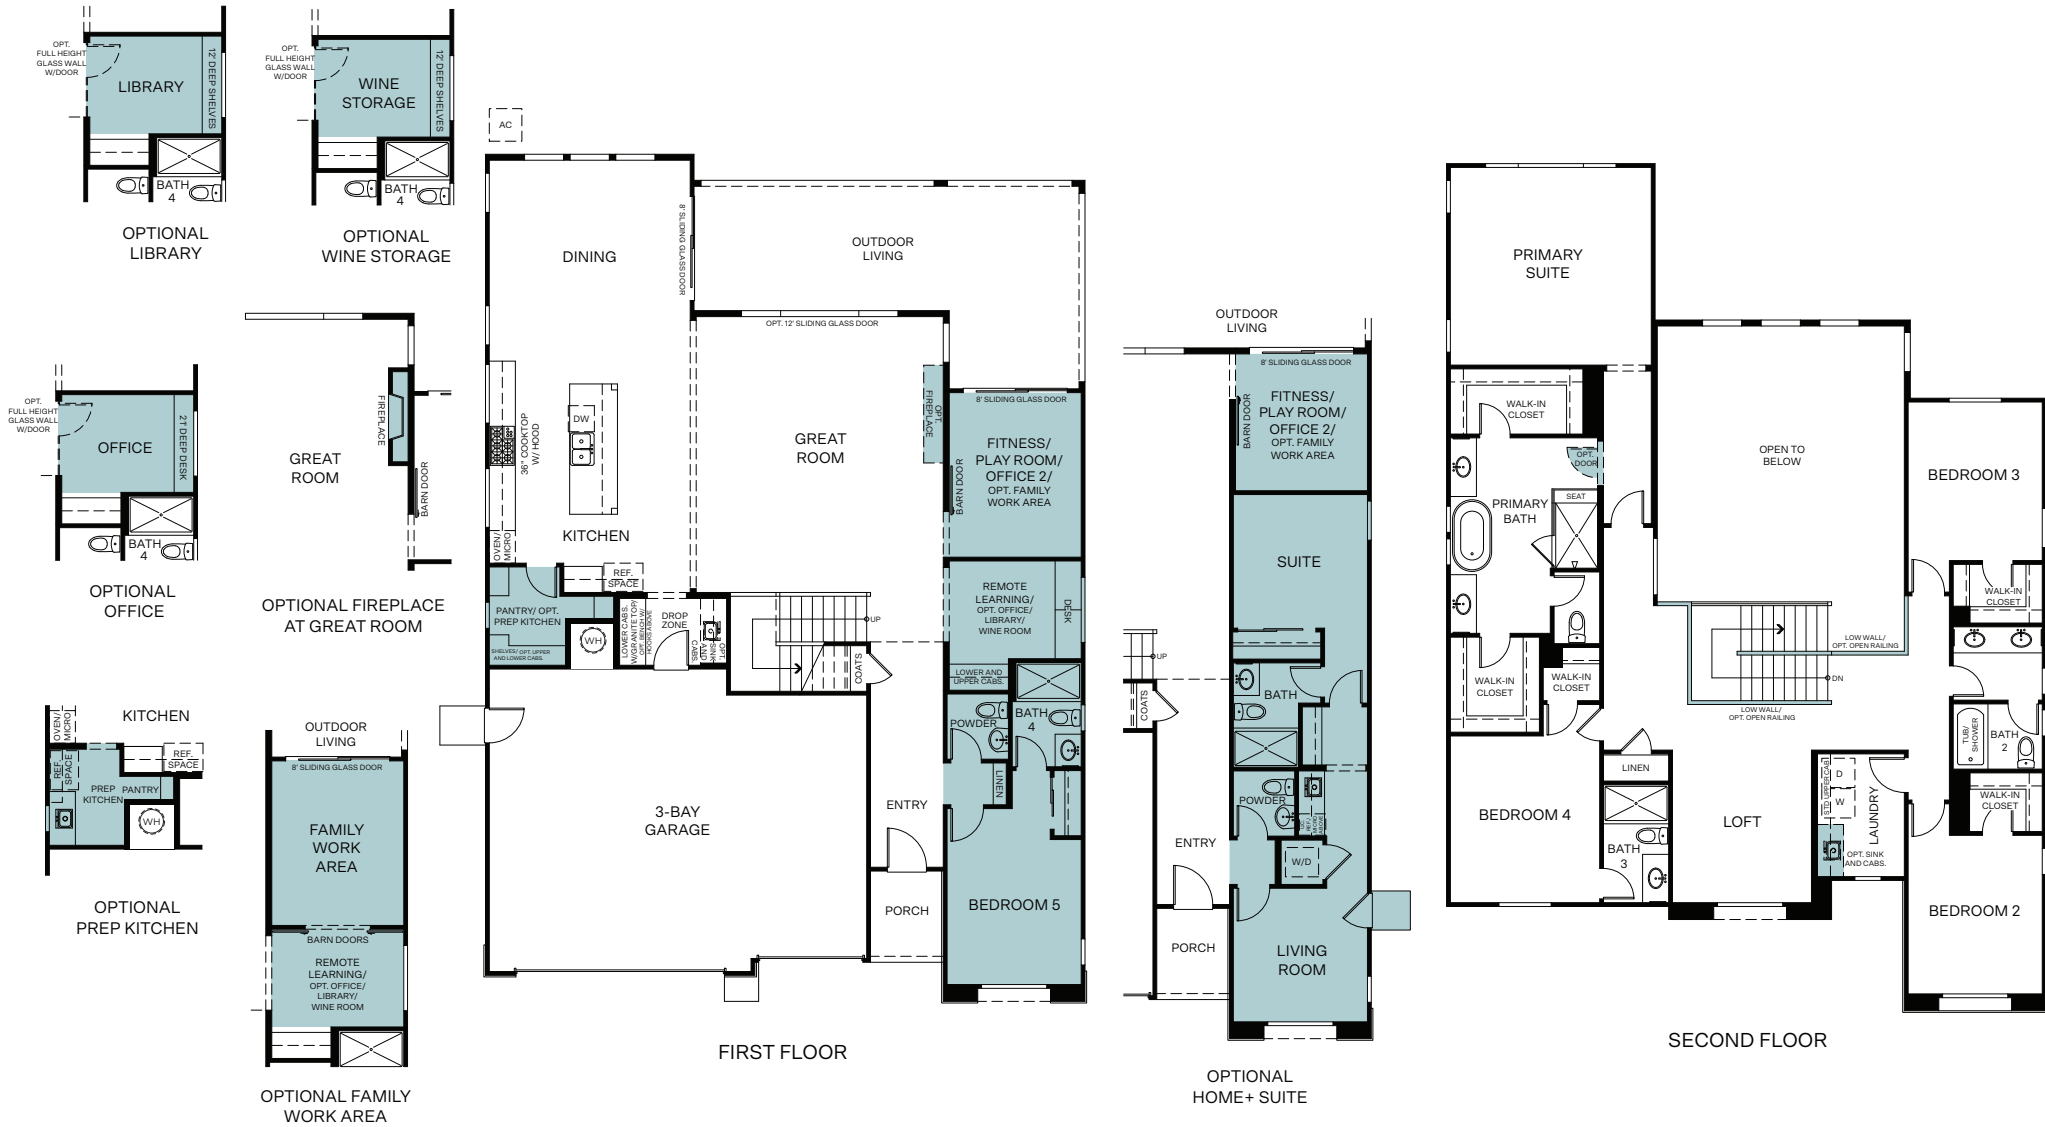

# Acacia

AT CYPRESS

WATERFALL

NAPA RANCH

MODERN FARMHOUSE

MODERN PRAIRIE

TWO STORY 3,523 SQ. FT.

Woodside Homes reserves the right to change floor plans, features, elevations, prices, materials and specifications without notice. All square footages and measurements are approximate. Please see Sales Professional for full details. 01/2023