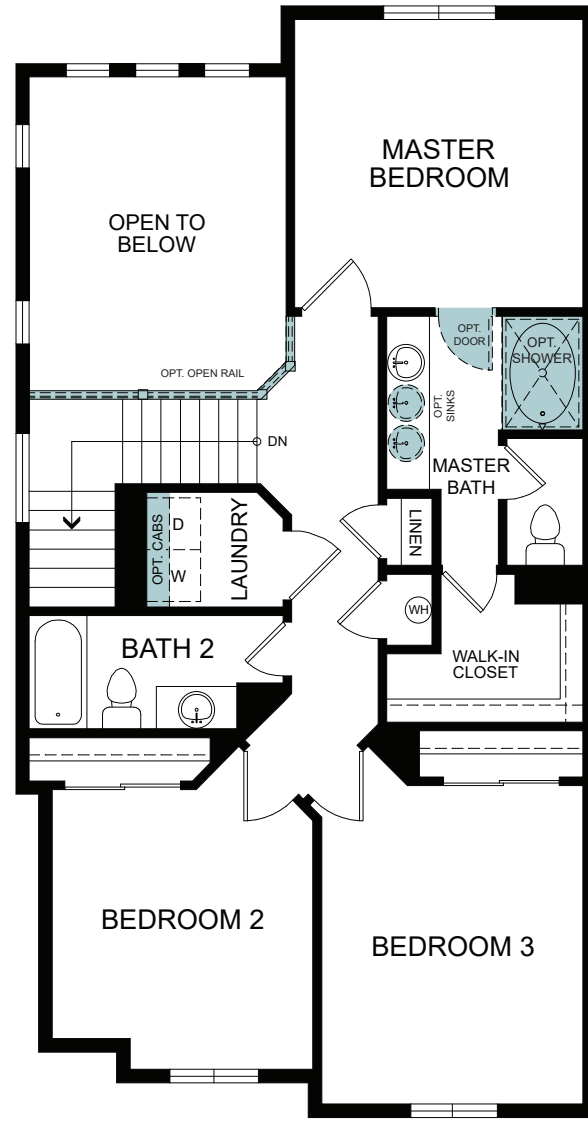

WoodsideHomes.com

Let's get you home.

Enclave

At Summerfield

BERKELEY

FIRST FLOOR
698 Sq. Ft.

SECOND FLOOR
908 Sq. Ft.

FLOOR PLAN LAYOUT