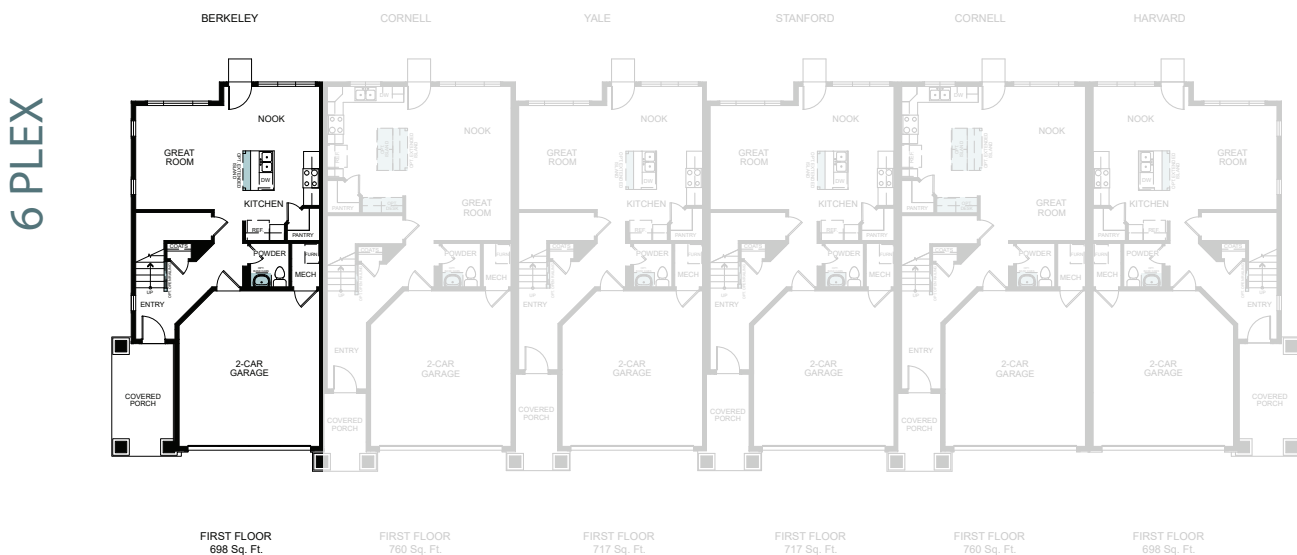

WoodsideHomes.com

Let's get you home.

Enclave

At Summerfield

BERKELEY

FIRST FLOOR
698 Sq. Ft.

SECOND FLOOR
908 Sq. Ft.

FLOOR PLAN LAYOUT