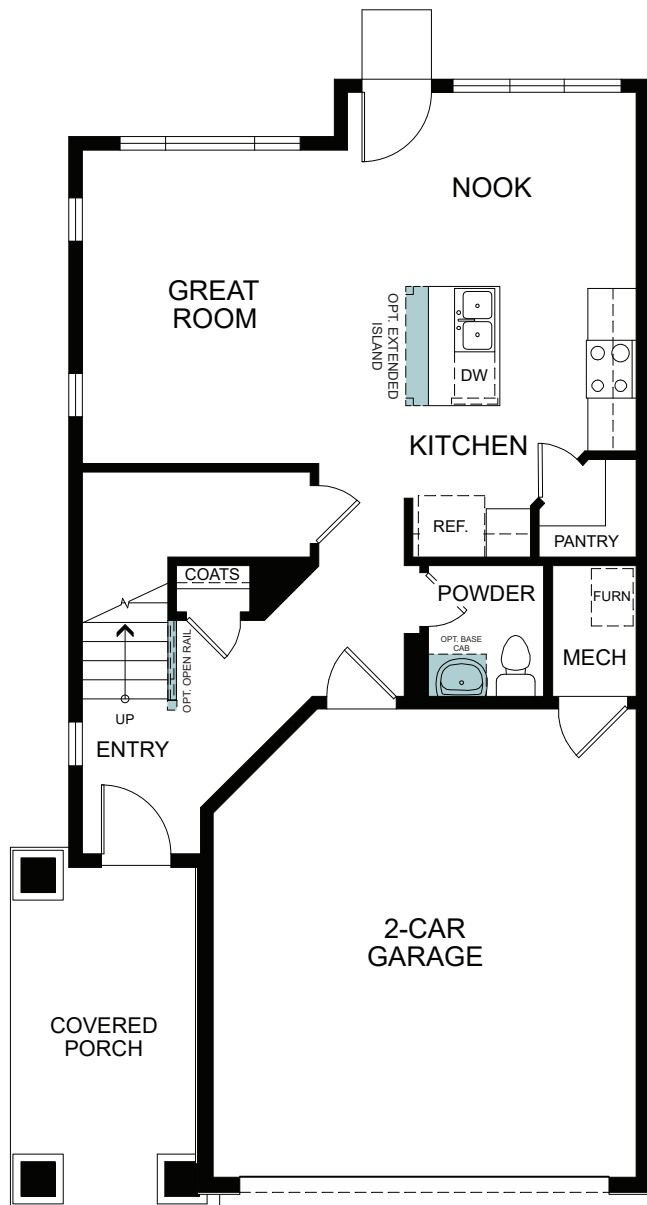

WoodsideHomes.com

Let's get you home.

Enclave

At Summerfield

BERKELEY

FIRST FLOOR
698 Sq. Ft.

SECOND FLOOR
908 Sq. Ft.

FLOOR PLAN LAYOUT