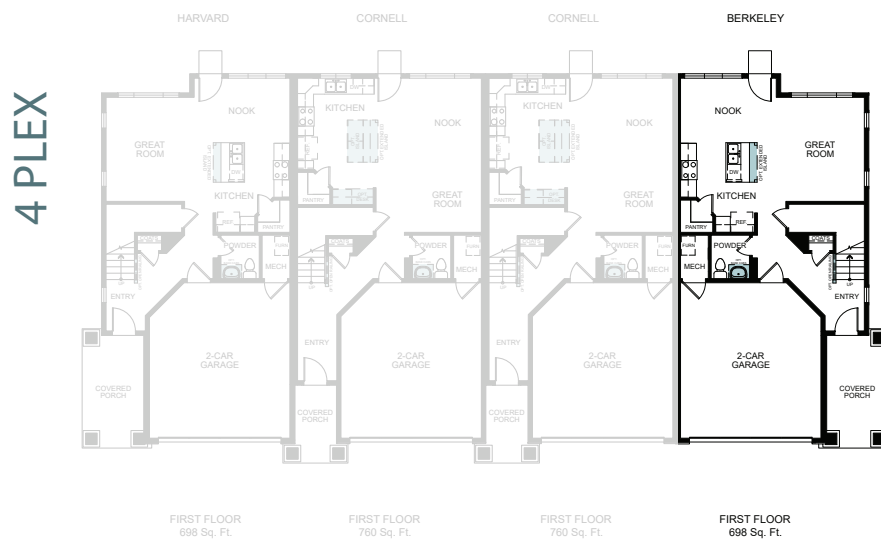

WoodsideHomes.com

Let's get you home.

Enclave

At Summerfield

BERKELEY

FIRST FLOOR
698 Sq. Ft.

SECOND FLOOR
908 Sq. Ft.

FLOOR PLAN LAYOUT