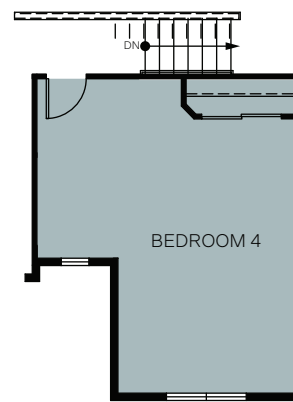

WoodsideHomes.com

Let's get you home.

Pinnacle

At Stonecreek

WATERFORD

TWO-STORY 2,950 SQ. FT.

FIRST FLOOR
1,641 Sq. Ft.

SECOND FLOOR
1,309 Sq. Ft.

OPT. GUEST BEDROOM

OPT. BONUS ROOM
Adds: 425 Sq. Ft.

OPT. BEDROOM 5 & LOFT

OPT. BEDROOM 5 AND BEDROOM 6
Adds: 425 Sq. Ft.

OPT. BEDROOM 4
(Elevation A and B Only)

OPT. BEDROOM 4
Adds: 96 Sq. Ft.
(Elevation D Only)