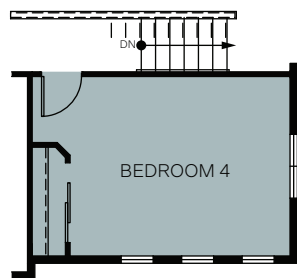

WoodsideHomes.com

Let's get you home.

Pinnacle

At Stonecreek

WATERFORD

TWO-STORY 2,950 SQ. FT.

FIRST FLOOR
1,641 Sq. Ft.

SECOND FLOOR
1,309 Sq. Ft.

OPT. GUEST BEDROOM

OPT. BONUS ROOM
Adds: 425 Sq. Ft.

OPT. BEDROOM 5 & LOFT

OPT. BEDROOM 5 AND BEDROOM 6
Adds: 425 Sq. Ft.

OPT. BEDROOM 4
(Elevation A and B Only)

OPT. BEDROOM 4
Adds: 96 Sq. Ft.
(Elevation D Only)