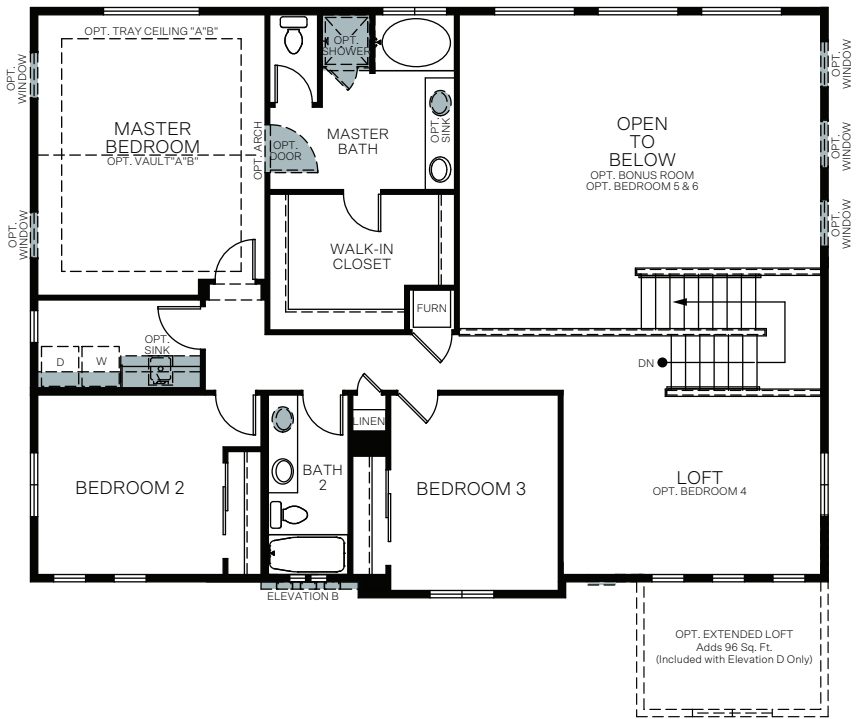

WoodsideHomes.com

Let's get you home.

Pinnacle

At Stonecreek

WATERFORD

TWO-STORY 2,950 SQ. FT.

FIRST FLOOR
1,641 Sq. Ft.

SECOND FLOOR
1,309 Sq. Ft.

OPT. GUEST BEDROOM

OPT. BONUS ROOM
Adds: 425 Sq. Ft.

OPT. BEDROOM 5 & LOFT

OPT. BEDROOM 5 AND BEDROOM 6
Adds: 425 Sq. Ft.

OPT. BEDROOM 4
(Elevation A and B Only)

OPT. BEDROOM 4
Adds: 96 Sq. Ft.
(Elevation D Only)