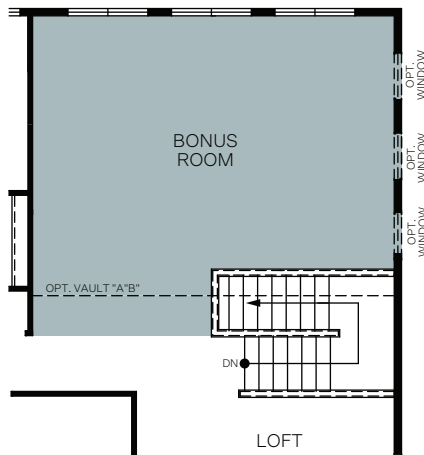

WoodsideHomes.com

Let's get you home.

Pinnacle

At Stonecreek

WATERFORD

TWO-STORY 2,950 SQ. FT.

FIRST FLOOR
1,641 Sq. Ft.

SECOND FLOOR
1,309 Sq. Ft.

OPT. GUEST BEDROOM

OPT. BONUS ROOM
Adds: 425 Sq. Ft.

OPT. BEDROOM 5 & LOFT

OPT. BEDROOM 5 AND BEDROOM 6
Adds: 425 Sq. Ft.

OPT. BEDROOM 4
(Elevation A and B Only)

OPT. BEDROOM 4
Adds: 96 Sq. Ft.
(Elevation D Only)