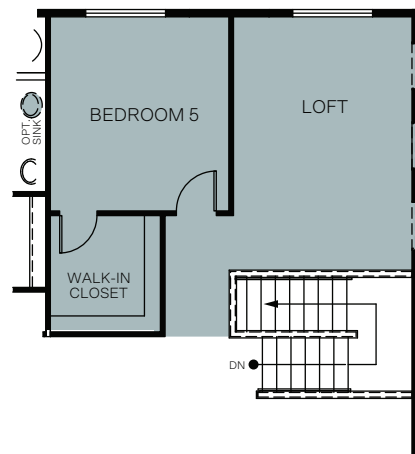

WoodsideHomes.com

Let's get you home.

Pinnacle

At Stonecreek

WATERFORD

TWO-STORY 2,950 SQ. FT.

FIRST FLOOR
1,641 Sq. Ft.

SECOND FLOOR
1,309 Sq. Ft.

OPT. GUEST BEDROOM

OPT. BONUS ROOM
Adds: 425 Sq. Ft.

OPT. BEDROOM 5 & LOFT

OPT. BEDROOM 5 AND BEDROOM 6
Adds: 425 Sq. Ft.

OPT. BEDROOM 4
(Elevation A and B Only)

OPT. BEDROOM 4
Adds: 96 Sq. Ft.
(Elevation D Only)