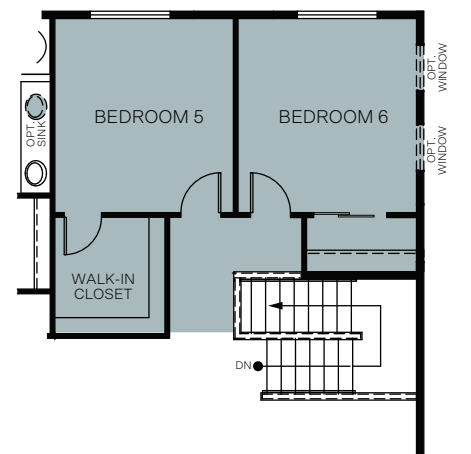

WoodsideHomes.com

Let's get you home.

Pinnacle

At Stonecreek

WATERFORD

TWO-STORY 2,950 SQ. FT.

FIRST FLOOR
1,641 Sq. Ft.

SECOND FLOOR
1,309 Sq. Ft.

OPT. GUEST BEDROOM

OPT. BONUS ROOM
Adds: 425 Sq. Ft.

OPT. BEDROOM 5 & LOFT

OPT. BEDROOM 5 AND BEDROOM 6
Adds: 425 Sq. Ft.

OPT. BEDROOM 4
(Elevation A and B Only)

OPT. BEDROOM 4
Adds: 96 Sq. Ft.
(Elevation D Only)