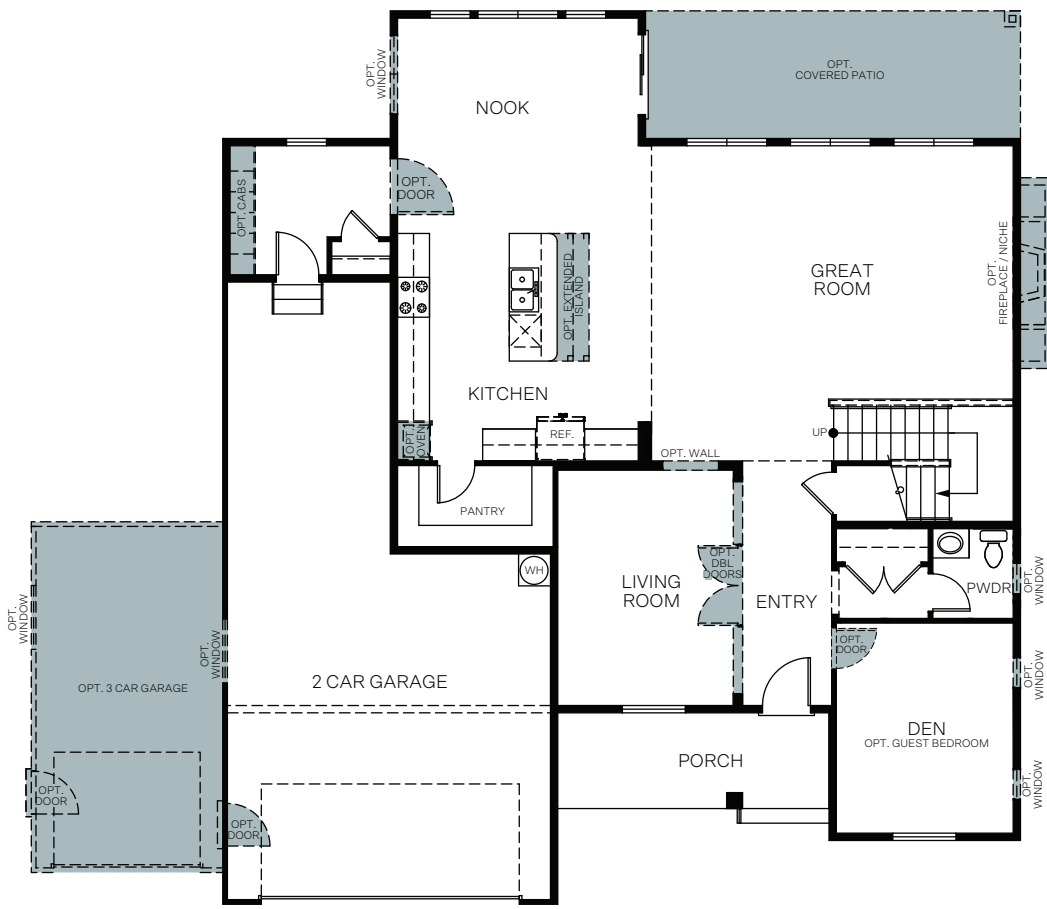

WoodsideHomes.com

Let's get you home.

Pinnacle

At Stonecreek

WATERFORD

TWO-STORY 2,950 SQ. FT.

FIRST FLOOR
1,641 Sq. Ft.

SECOND FLOOR
1,309 Sq. Ft.

OPT. GUEST BEDROOM

OPT. BONUS ROOM
Adds: 425 Sq. Ft.

OPT. BEDROOM 5 & LOFT

OPT. BEDROOM 5 AND BEDROOM 6
Adds: 425 Sq. Ft.

OPT. BEDROOM 4
(Elevation A and B Only)

OPT. BEDROOM 4
Adds: 96 Sq. Ft.
(Elevation D Only)