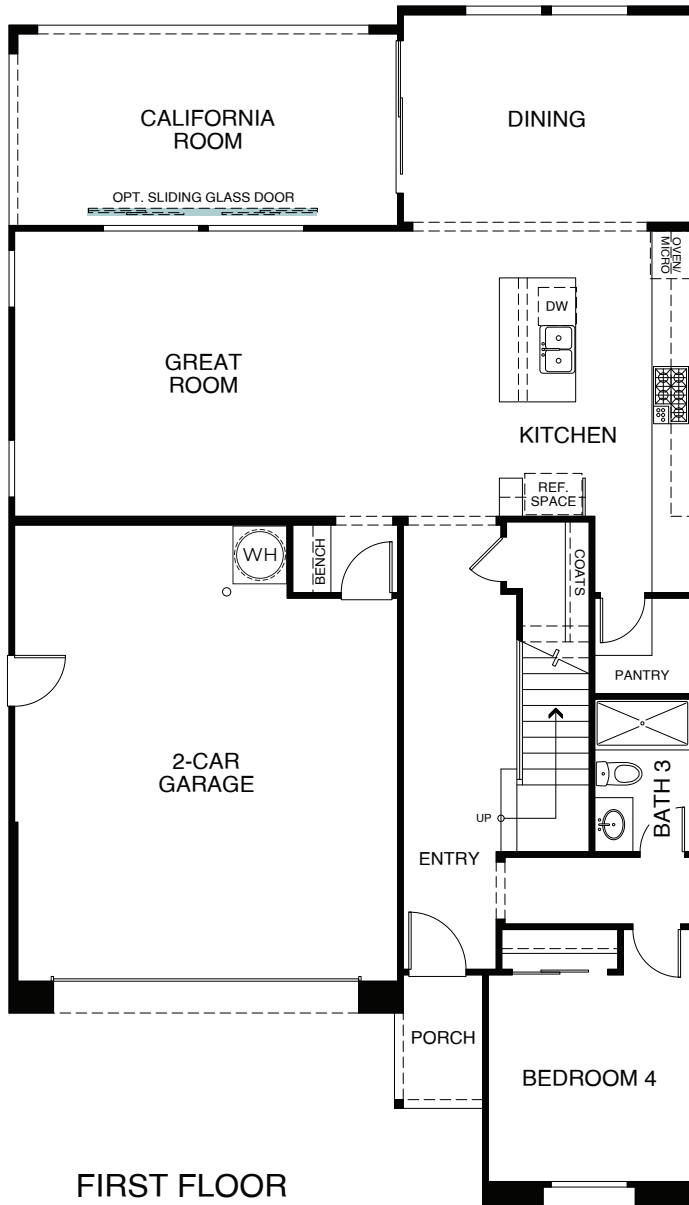

VALLEY OAK

ELDERBERRY

TWO STORY 2,433 SQ. FT.

FIRST FLOOR

SECOND FLOOR

Woodside Homes reserves the right to change floor plans, features, elevations, prices, materials and specifications without notice. All square footages and measurements are approximate. Please see Sales Professional for full details. 05/2024