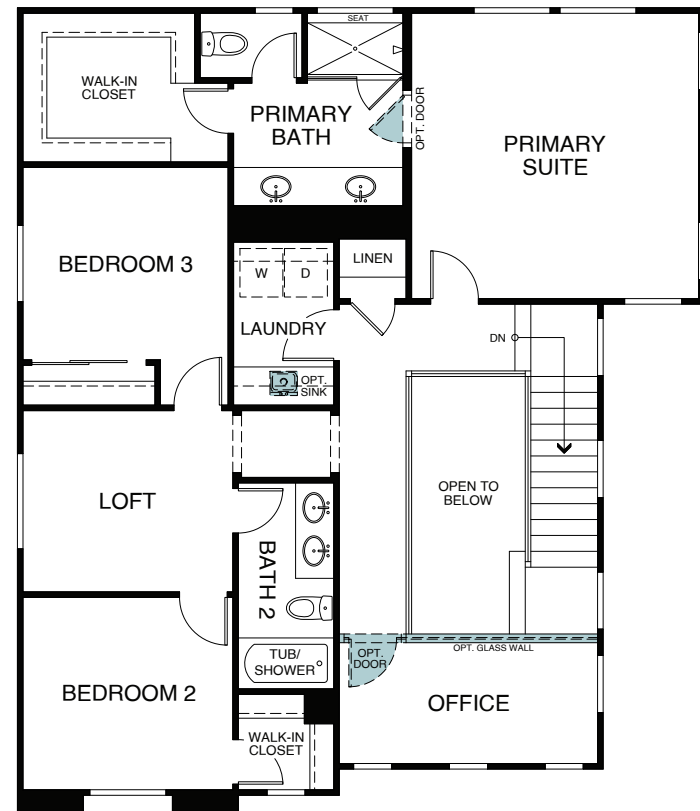

VALLEY OAK

ELDERBERRY

TWO STORY 2,433 SQ. FT.

FIRST FLOOR

SECOND FLOOR

Woodside Homes reserves the right to change floor plans, features, elevations, prices, materials and specifications without notice. All square footages and measurements are approximate. Please see Sales Professional for full details. 05/2024