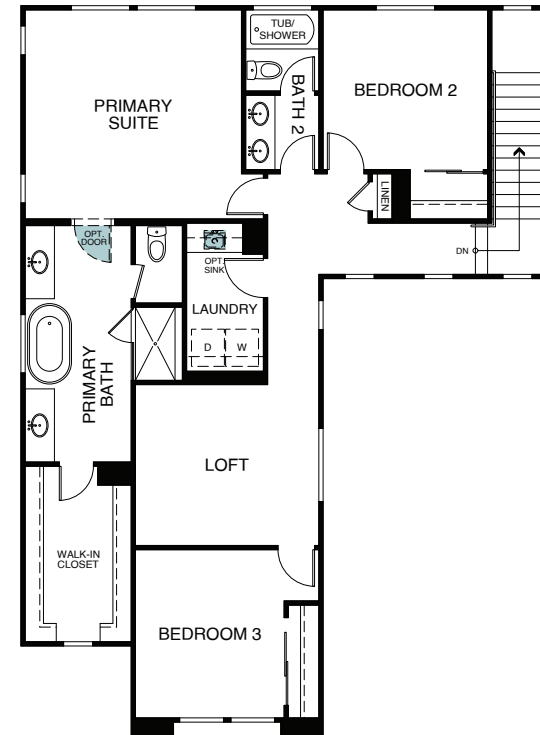

SYCAMORE

CRESCENT

TWO STORY 2,578 SQ. FT.

FIRST FLOOR

SECOND FLOOR

Woodside Homes reserves the right to change floor plans, features, elevations, prices, materials and specifications without notice. All square footages and measurements are approximate. Please see Sales Professional for full details. 05/2024